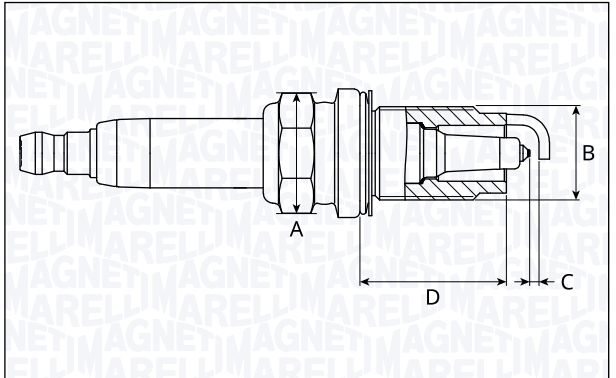

SPB5202-10

Type	A [mm]	B [mm]	C [mm]	D [mm]	Heat range	Nm
Platinum	16	14	1.0	19	5	25