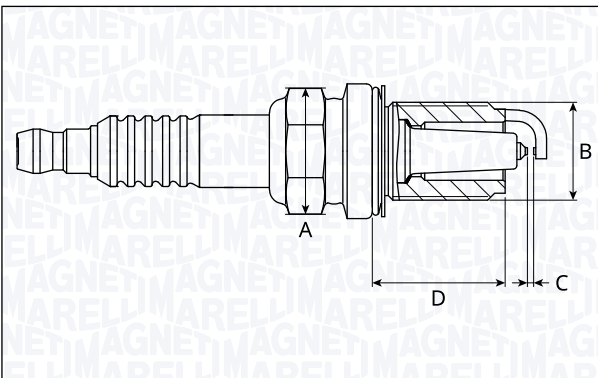

SPB5208-11

Type	A [mm]	B [mm]	C [mm]	D [mm]	Heat range	Nm
Double Platinum	16	14	1.1	19	5	28

SPB6203-8

Type	A [mm]	B [mm]	C [mm]	D [mm]	Heat range	Nm
Double Platinum	16	14	0.8	19	6	25

SPB6210-9

Type	A [mm]	B [mm]	C [mm]	D [mm]	Heat range	Nm
Double Platinum	16	14	0.9	19	6	28