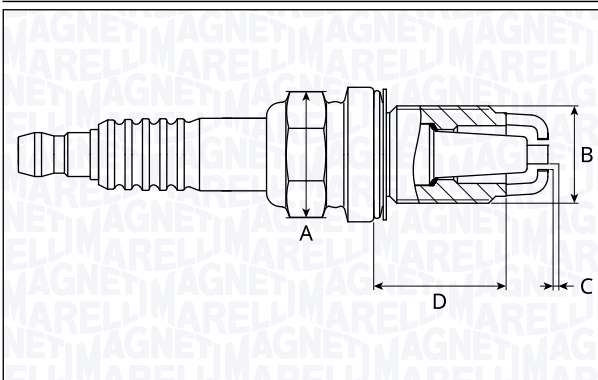

SNB6035-11

Type	A [mm]	B [mm]	C [mm]	D [mm]	Heat range	Nm
Nickel	16	14	1.1	19	6	28