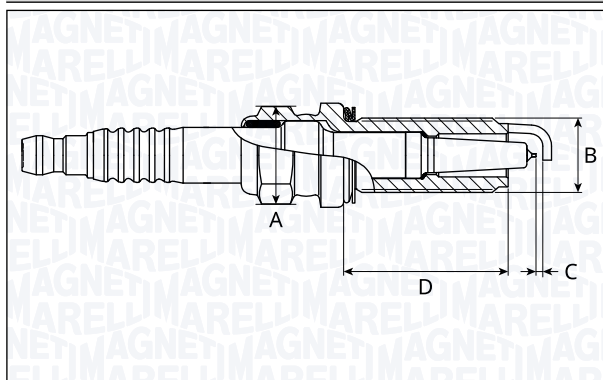

SIE6124-11

Type	A [mm]	B [mm]	C [mm]	D [mm]	Heat range	Nm
Iridium	14	12	1.1	26.5	6	23