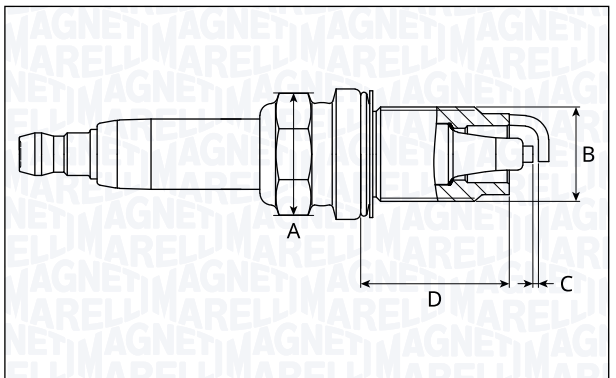

SNB6020-11

Type	A [mm]	B [mm]	C [mm]	D [mm]	Heat range	Nm
Nickel	16	14	1.1	19	6	25