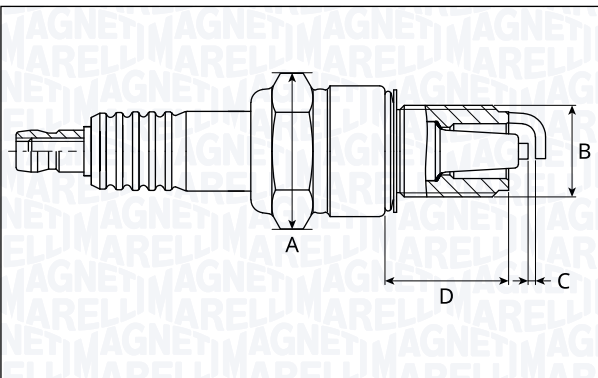

SNA7007-9

Type	A [mm]	B [mm]	C [mm]	D [mm]	Heat range	Nm
Nickel	20.8	14	0.9	19	7	25