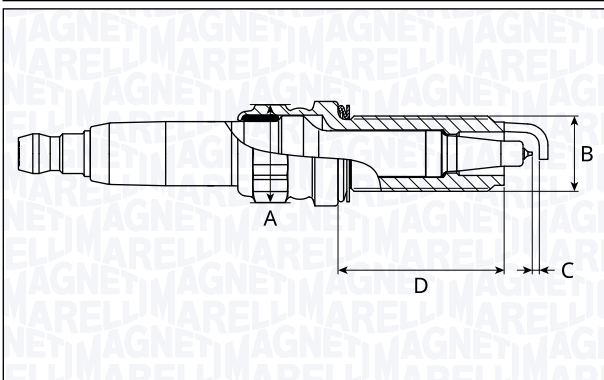

SIE7102-8

Type	A [mm]	B [mm]	C [mm]	D [mm]	Heat range	Nm
Iridium	14	12	0.8	26.5	7	20