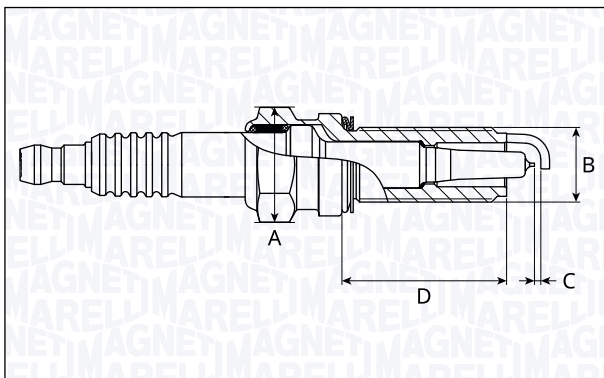

SID6118-10

Type	A [mm]	B [mm]	C [mm]	D [mm]	Heat range	Nm
Iridium	16	12	1.0	26.5	6	20