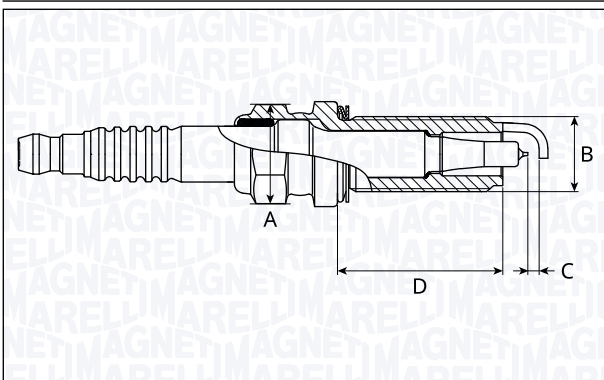

SIE7110-11

Type	A [mm]	B [mm]	C [mm]	D [mm]	Heat range	Nm
Iridium and Platinum	14	12	1.1	26.5	7	17