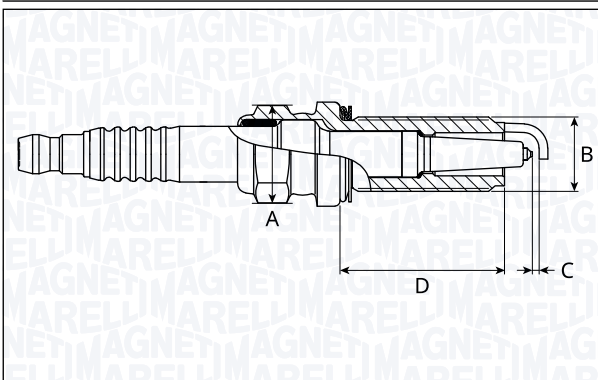

SPE6205-9

Type	A [mm]	B [mm]	C [mm]	D [mm]	Heat range	Nm
Platinum	14	12	0.9	26.5	6	25