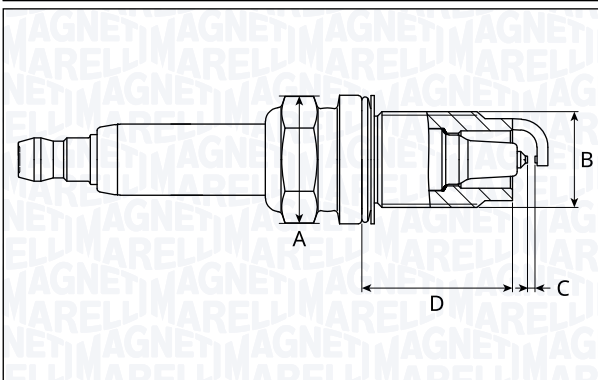

SPB7206-9

Type	A [mm]	B [mm]	C [mm]	D [mm]	Heat range	Nm
Platinum	16	14	0.9	19	7	22

SPB8037-8

Type	A [mm]	B [mm]	C [mm]	D [mm]	Heat range	Nm
Double Platinum	16	14	0.8	19	8	25

SPB8209-11

Type	A [mm]	B [mm]	C [mm]	D [mm]	Heat range	Nm
Double Platinum	16	14	1.1	19	8	28