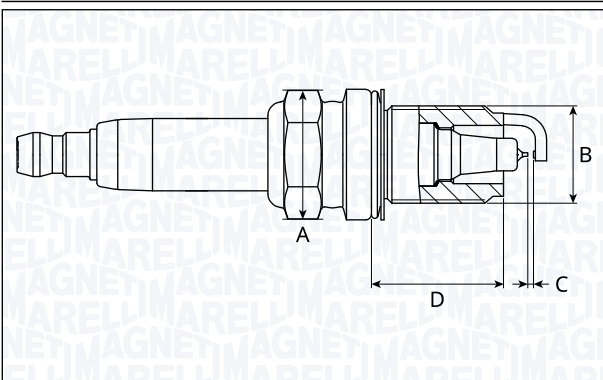

SIB7125-7

Type	A [mm]	B [mm]	C [mm]	D [mm]	Heat range	Nm
Iridium and Platinum	16	14	0.7	19	7	25