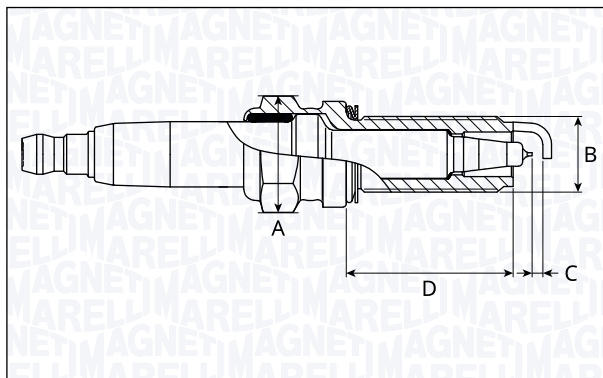

SID7115-11

Type	A [mm]	B [mm]	C [mm]	D [mm]	Heat range	Nm
Iridium and Platinum	16	12	1.1	26.5	7	20