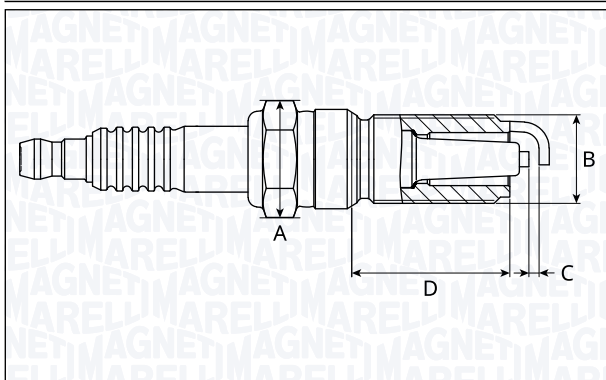

SNB5008-11

Type	A [mm]	B [mm]	C [mm]	D [mm]	Heat range	Nm
Nickel	16	14	1.1	26.5	5	28

SNB5010-11

Type	A [mm]	B [mm]	C [mm]	D [mm]	Heat range	Nm
Nickel	16	14	1.1	19	5	25

SNB5013-13

Type	A [mm]	B [mm]	C [mm]	D [mm]	Heat range	Nm
Nickel	16	14	1.3	25	5	28