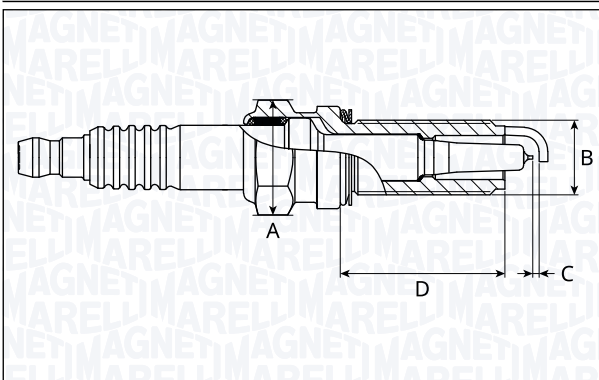

SID6117-11

Type	A [mm]	B [mm]	C [mm]	D [mm]	Heat range	Nm
Iridium and Platinum	16	12	1.1	26.5	6	23