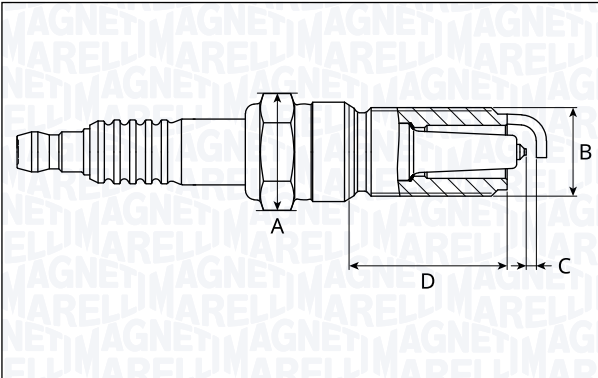

SPB5201-13

Type	A [mm]	B [mm]	C [mm]	D [mm]	Heat range	Nm
Platinum	16	14	1.3	25	5	28