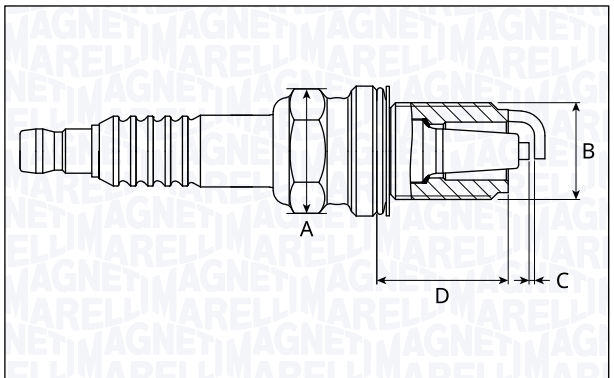

SNB7001-9

Type	A [mm]	B [mm]	C [mm]	D [mm]	Heat range	Nm
Nickel	16	14	0.9	19	7	22