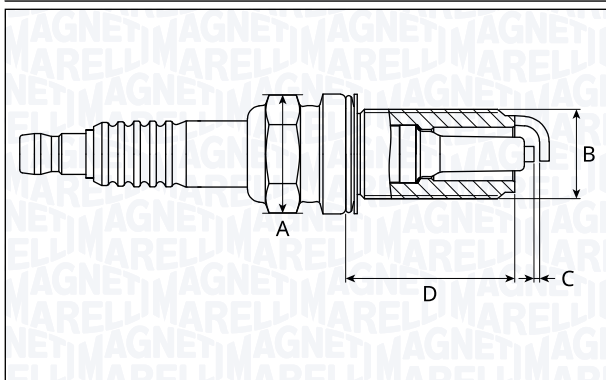

SNB5008-11

Type	A [mm]	B [mm]	C [mm]	D [mm]	Heat range	Nm
Nickel	16	14	1.1	26.5	5	28