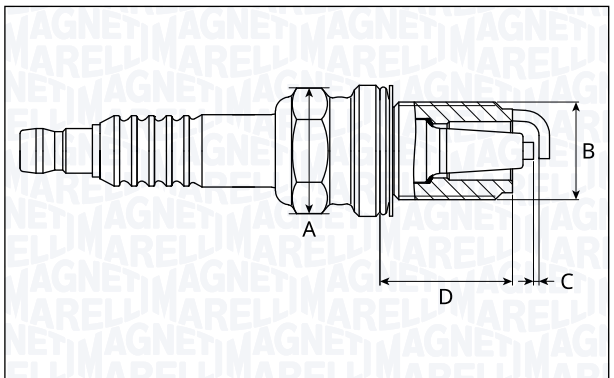

SNB7011-11

Type	A [mm]	B [mm]	C [mm]	D [mm]	Heat range	Nm
Nickel	16	14	1.1	19	7	25