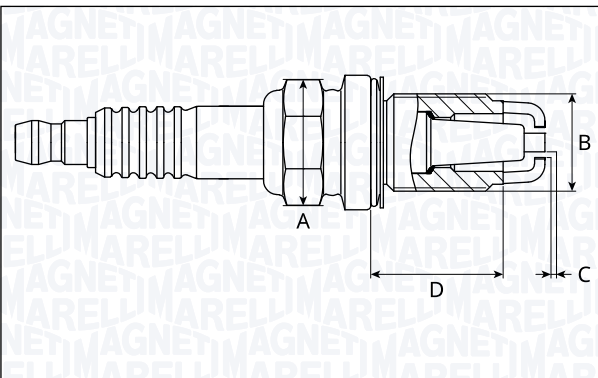

SNB6015-11

Type	A [mm]	B [mm]	C [mm]	D [mm]	Heat range	Nm
Nickel	16	14	1.1	19	6	28