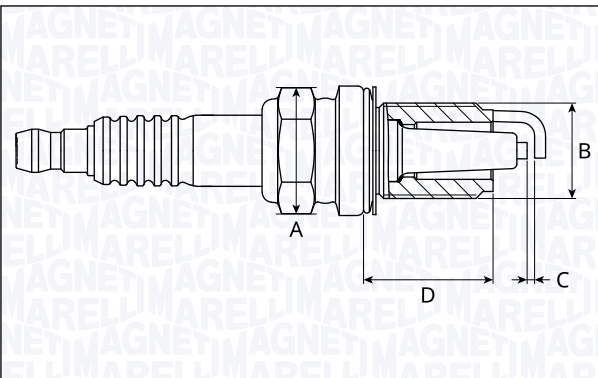

SNB5039-11

Type	A [mm]	B [mm]	C [mm]	D [mm]	Heat range	Nm
Nickel	16	14	1.1	19	5	25