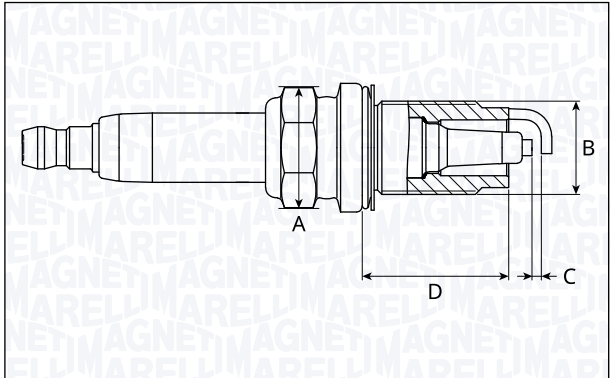

SNB5024-10

Type	A [mm]	B [mm]	C [mm]	D [mm]	Heat range	Nm
Nickel	16	14	1.0	19	5	28