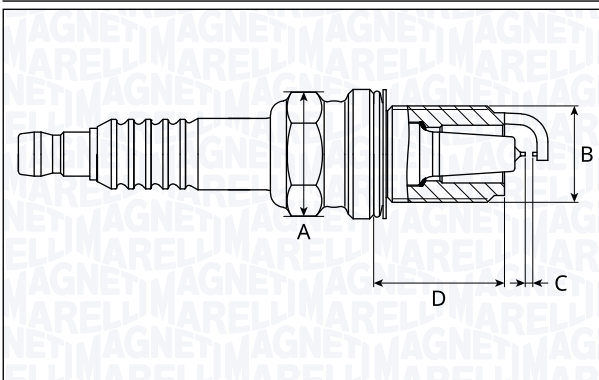

SIB7121-11

Type	A [mm]	B [mm]	C [mm]	D [mm]	Heat range	Nm
Double Iridium	16	14	1.1	19	7	20