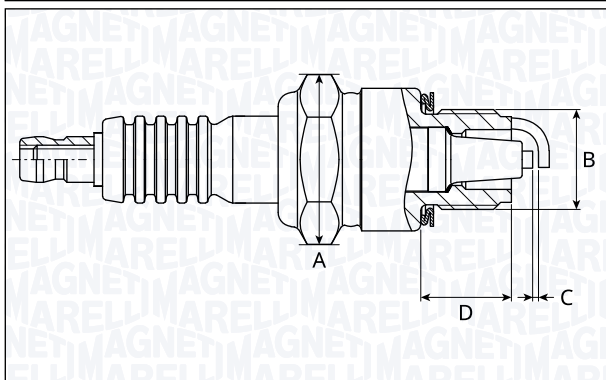

SNA8014-9

Type	A [mm]	B [mm]	C [mm]	D [mm]	Heat range	Nm
Nickel	20.8	14	0.9	12.7	8	25