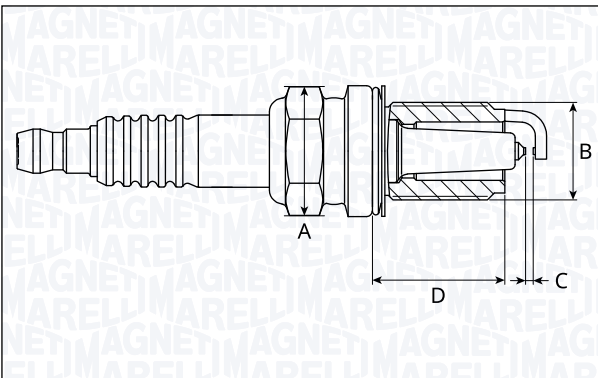

SPB5208-11

Type	A [mm]	B [mm]	C [mm]	D [mm]	Heat range	Nm
Double Platinum	16	14	1.1	19	5	28

SPB6203-8

Type	A [mm]	B [mm]	C [mm]	D [mm]	Heat range	Nm
Double Platinum	16	14	0.8	19	6	25

SPB6210-9

Type	A [mm]	B [mm]	C [mm]	D [mm]	Heat range	Nm
Double Platinum	16	14	0.9	19	6	28