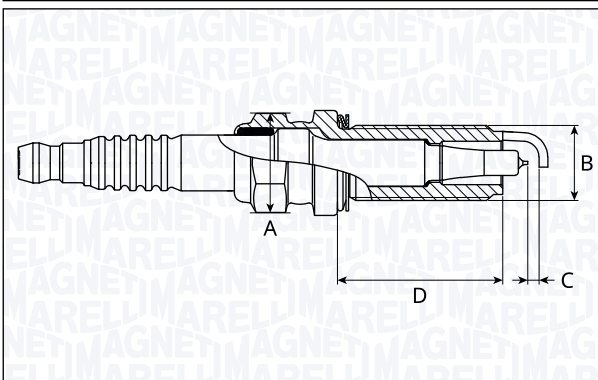

SIE6124-11

Type	A [mm]	B [mm]	C [mm]	D [mm]	Heat range	Nm
Iridium	14	12	1.1	26.5	6	23

SIE7102-8

Type	A [mm]	B [mm]	C [mm]	D [mm]	Heat range	Nm
Iridium	14	12	0.8	26.5	7	20

SIE7104-11

Type	A [mm]	B [mm]	C [mm]	D [mm]	Heat range	Nm
Iridium	14	12	1.1	26.5	7	17