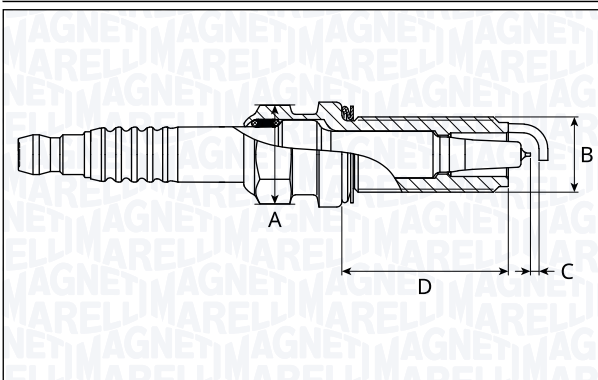

SIE7123-7

Type	A [mm]	B [mm]	C [mm]	D [mm]	Heat range	Nm
Iridium	14	12	0.7	26.5	7	23