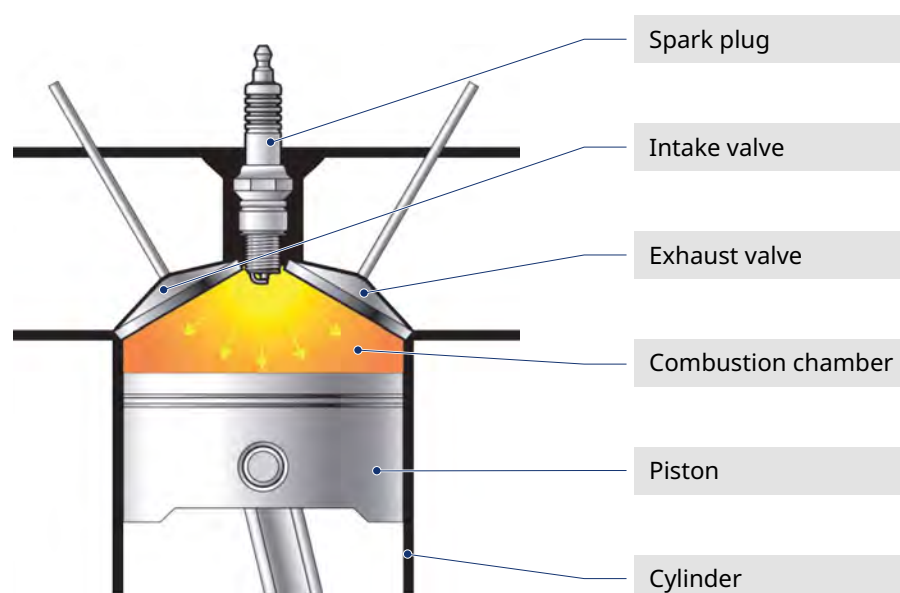

Undulating stripes drawn on the ceramic insulator help prevent sparks from escaping and improve wire connection.

The spark plug body is in nickel, coated via a thermal-electrical process that ensures high resistance to oxidation and corrosion.

The material used for the central electrode varies according to the type of spark plug: iridium, platinum, or nickel. This element of the spark plug helps to improve heat dissipation.

The increased space between the tip of the insulator and the metallic body reduces encrustation, keeping the spark plug clean and thus preventing irregular ignition.

Heat-resistant ground electrode tip; the material differs according to type: platinum or nickel for the Iridium and Platinum, nickel for the Nickel standard spark plugs.

Short code reading

Heat grade

This defines the ability of the spark plug to dissipate heat. According to its heat grade, a spark plug is referred to as “hot” (low numbers in the table) if it has a low capacity to dissipate heat; a type suited to low-power engines. Alternatively, it is said to be “cold” (high numbers in the table) if it has a good capacity for dissipating heat; this type is suitable for high-power engines.

Positioning of a spark plug on the engine

The spark plug is positioned in the engine head. The tip visible from the outside can be connected with an ignition cable or directly with the ignition coil. The opposite end of the spark plug is in the combustion chamber. When the engine is running the two electrodes create a spark, allowing the engine to start and combustion to take place in the chamber.