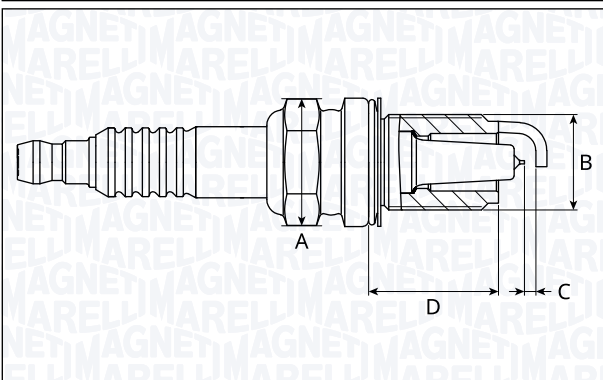

SIB7108-11

Type	A [mm]	B [mm]	C [mm]	D [mm]	Heat range	Nm
Iridium and Platinum	16	14	1.1	19	7	22