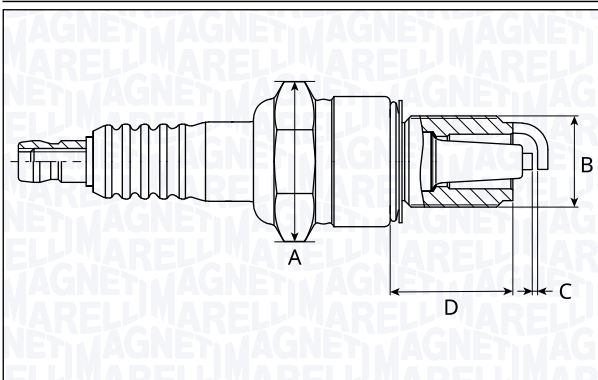

SNA6006-9

Type	A [mm]	B [mm]	C [mm]	D [mm]	Heat range	Nm
Nickel	20.8	14	0.9	19	6	25