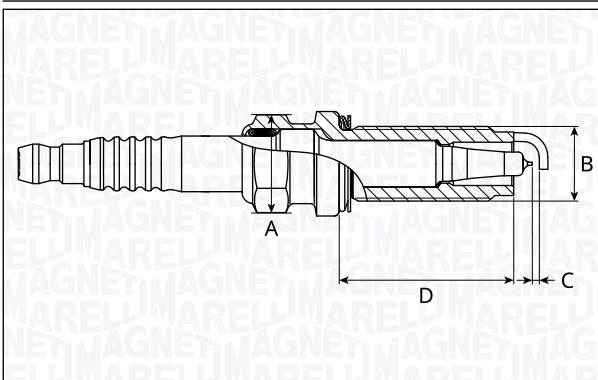

SIE7111-11

Type	A [mm]	B [mm]	C [mm]	D [mm]	Heat range	Nm
Double Iridium	14	12	1.1	26.5	7	17