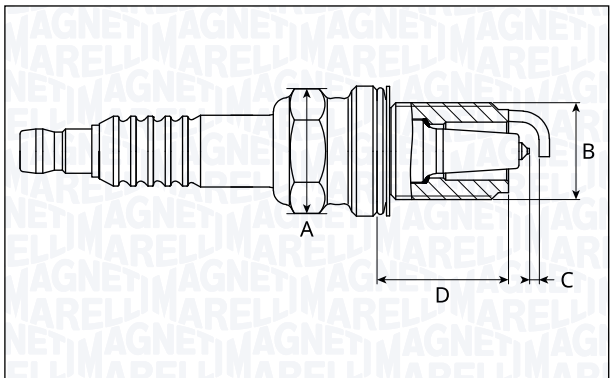

SPB5208-11

Type	A [mm]	B [mm]	C [mm]	D [mm]	Heat range	Nm
Double Platinum	16	14	1.1	19	5	28

SPB6203-8

Type	A [mm]	B [mm]	C [mm]	D [mm]	Heat range	Nm
Double Platinum	16	14	0.8	19	6	25

SPB6210-9

Type	A [mm]	B [mm]	C [mm]	D [mm]	Heat range	Nm
Double Platinum	16	14	0.9	19	6	28