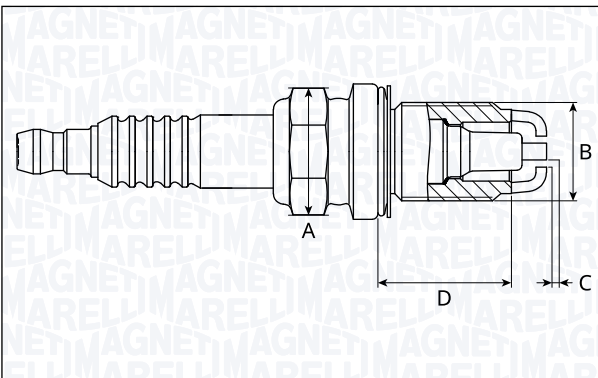

SNB7009-10

Type	A [mm]	B [mm]	C [mm]	D [mm]	Heat range	Nm
Nickel	16	14	1.0	19	7	25