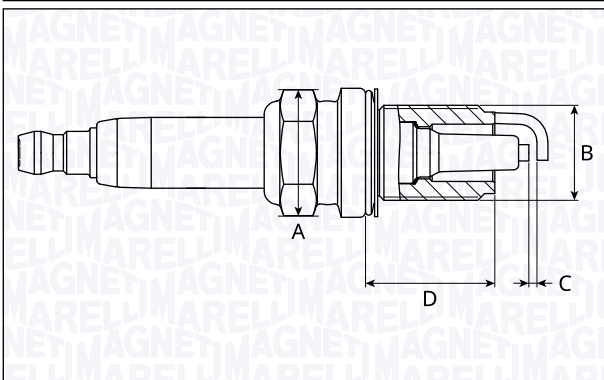

SNB6021-9

Type	A [mm]	B [mm]	C [mm]	D [mm]	Heat range	Nm
Nickel	16	14	0.9	19	6	25