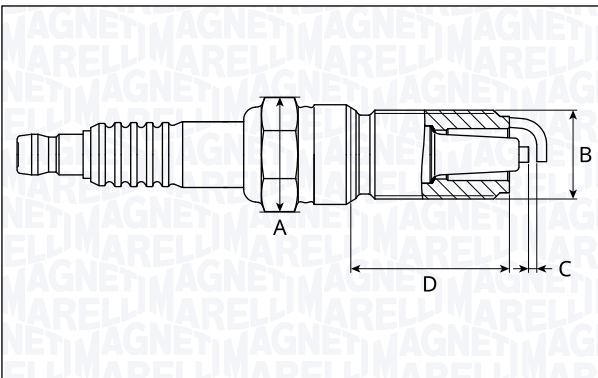

SNB6116-9

Type	A [mm]	B [mm]	C [mm]	D [mm]	Heat range	Nm
Nickel	16	14	0.9	25	6	20