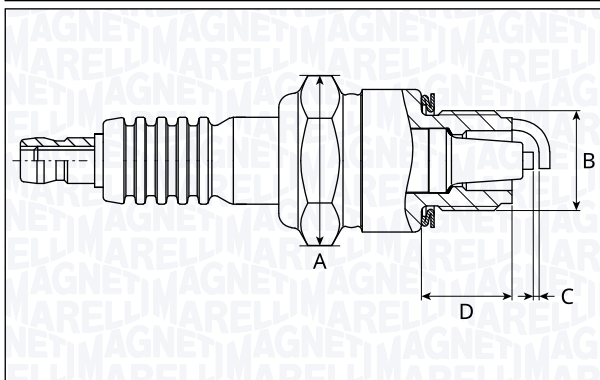

SNA8040-8

Type	A [mm]	B [mm]	C [mm]	D [mm]	Heat range	Nm
Nickel	20.8	14	0.8	12.7	8	23