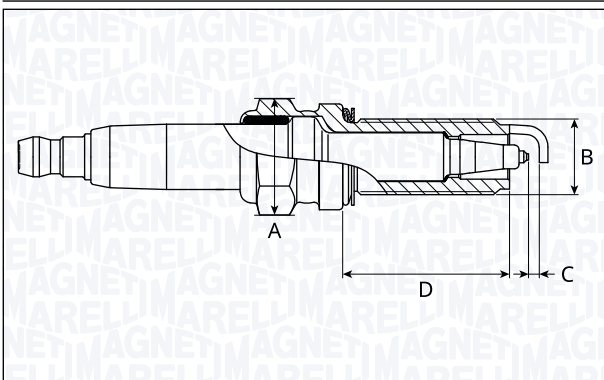

SPD7204-11

Type	A [mm]	B [mm]	C [mm]	D [mm]	Heat range	Nm
Platinum	16	12	1.1	26.5	7	20