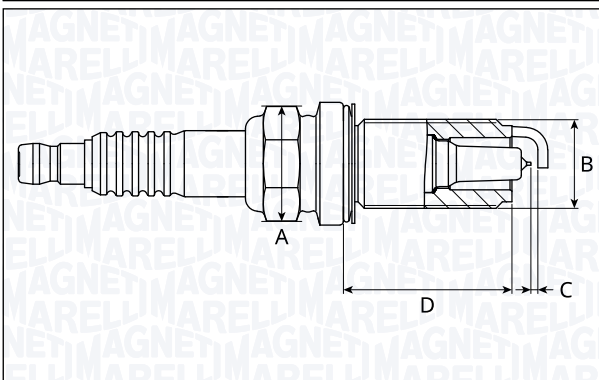

SIB7112-9

Type	A [mm]	B [mm]	C [mm]	D [mm]	Heat range	Nm
Iridium and Platinum	16	14	0.9	26.5	7	28