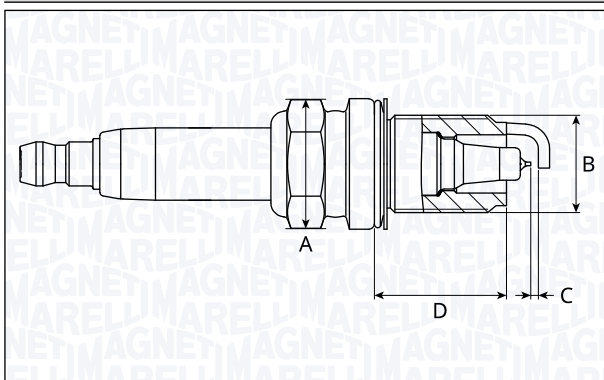

SIB7106-8

Type	A [mm]	B [mm]	C [mm]	D [mm]	Heat range	Nm
Iridium	16	14	0.8	19	7	25