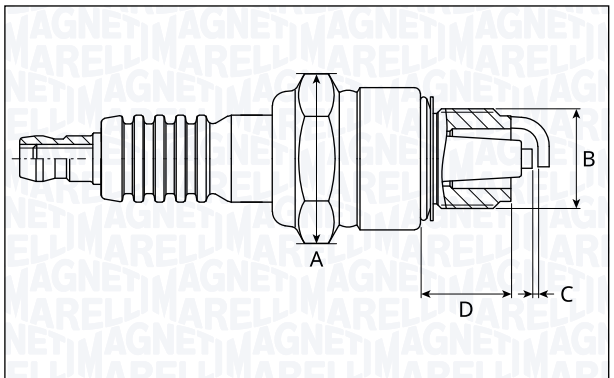

SNA7005-8

Type	A [mm]	B [mm]	C [mm]	D [mm]	Heat range	Nm
Nickel	20.8	14	0.8	12.7	7	25