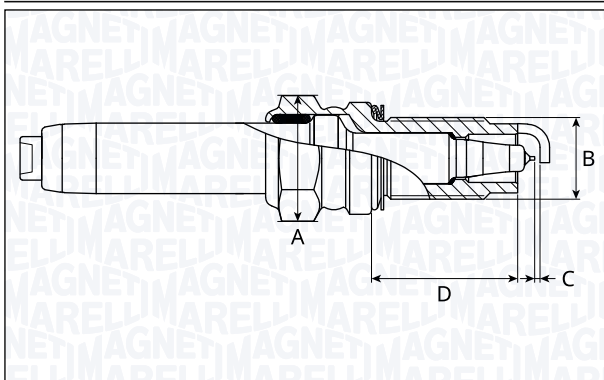

SID7119-8

Type	A [mm]	B [mm]	C [mm]	D [mm]	Heat range	Nm
Iridium	16	12	0.8	21.5	7	20