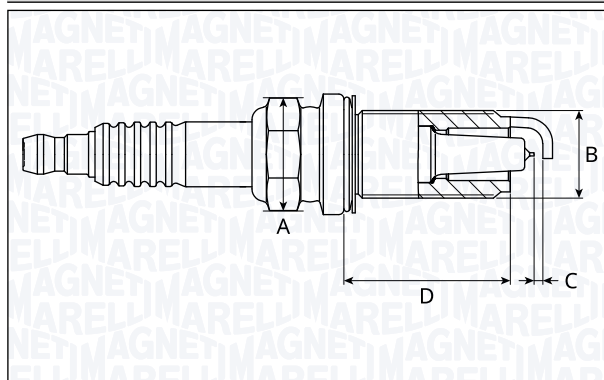

SIB7107-11

Type	A [mm]	B [mm]	C [mm]	D [mm]	Heat range	Nm
Iridium	16	14	1.1	26.5	7	22