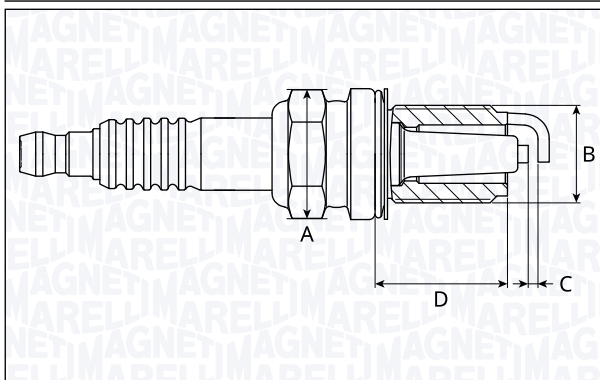

SNB5010-11

Type	A [mm]	B [mm]	C [mm]	D [mm]	Heat range	Nm
Nickel	16	14	1.1	19	5	25