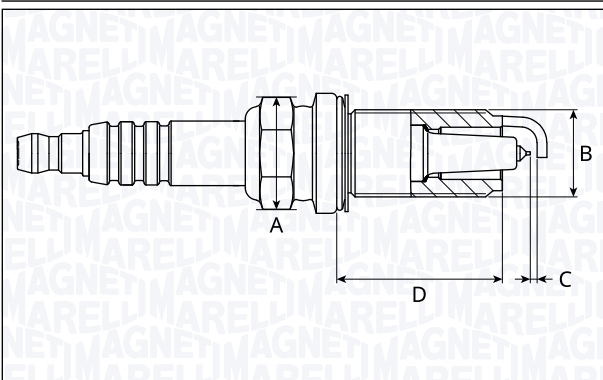

SIB7108-11

Type	A [mm]	B [mm]	C [mm]	D [mm]	Heat range	Nm
Iridium and Platinum	16	14	1.1	19	7	22

SIB7112-9

Type	A [mm]	B [mm]	C [mm]	D [mm]	Heat range	Nm
Iridium and Platinum	16	14	0.9	26.5	7	28

SIB7114-11