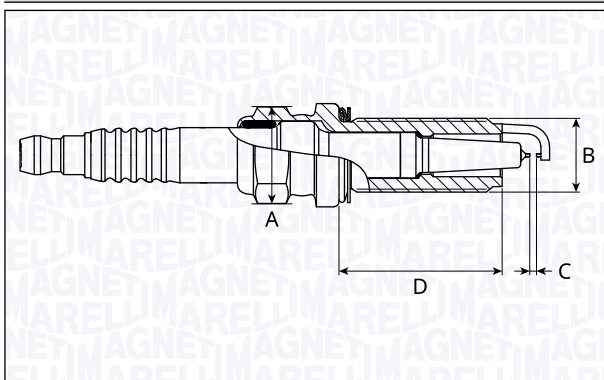

SIE6122-11

Type	A [mm]	B [mm]	C [mm]	D [mm]	Heat range	Nm
Double Iridium	14	12	1.1	26.5	6	23