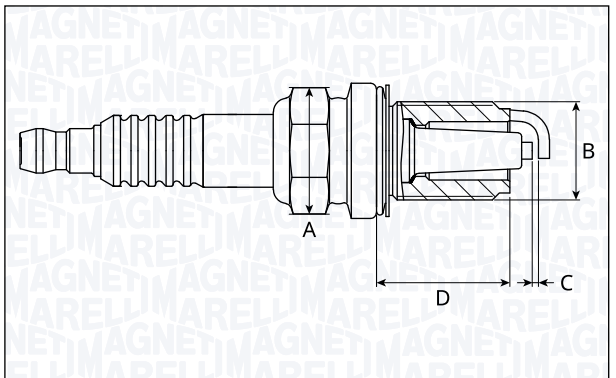

SNB6012-11

Type	A [mm]	B [mm]	C [mm]	D [mm]	Heat range	Nm
Nickel	16	14	1.1	19	6	25