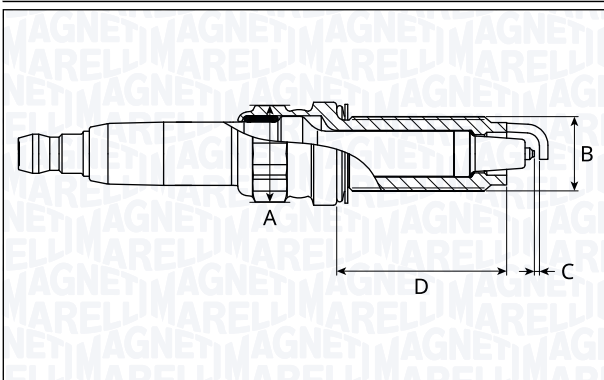

SPE8207-8

Type	A [mm]	B [mm]	C [mm]	D [mm]	Heat range	Nm
Platinum	14	12	0.8	28	8	23