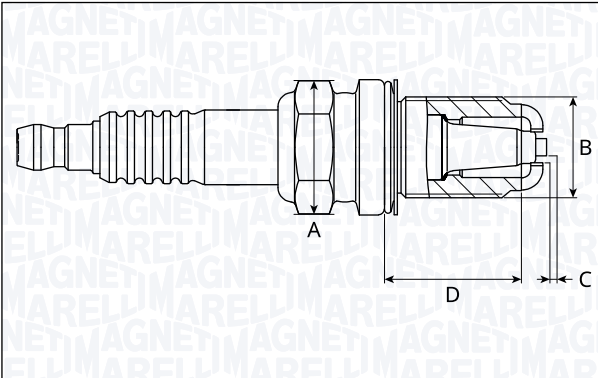

SNB6036-13

Type	A [mm]	B [mm]	C [mm]	D [mm]	Heat range	Nm
Nickel	16	14	1.3	19	6	25