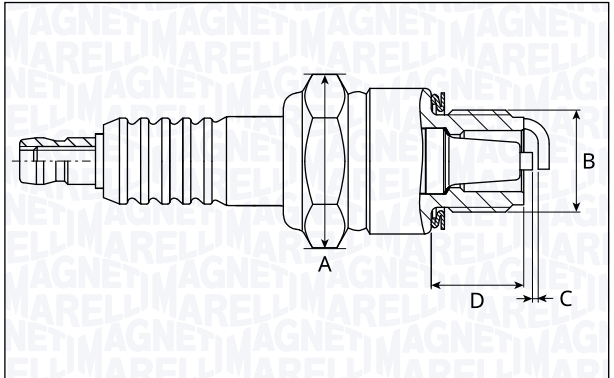

SNA7003-8

Type	A [mm]	B [mm]	C [mm]	D [mm]	Heat range	Nm
Nickel	20.8	14	0.8	12.7	7	25