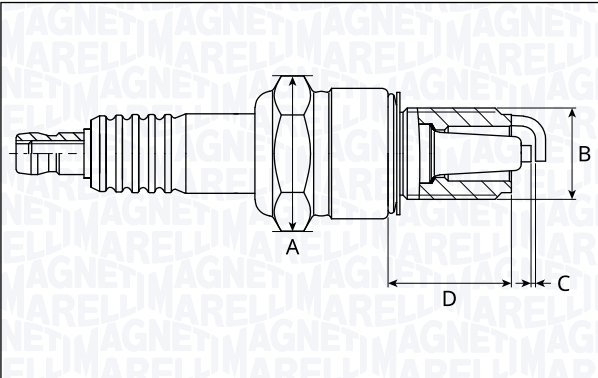

SNA6044-9

Type	A [mm]	B [mm]	C [mm]	D [mm]	Heat range	Nm
Nickel	20.8	14	0.9	19	6	25