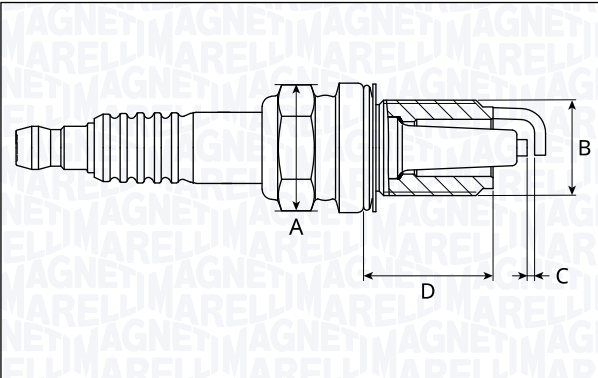

SNB5023-9

Type	A [mm]	B [mm]	C [mm]	D [mm]	Heat range	Nm
Nickel	16	14	0.9	19	5	22