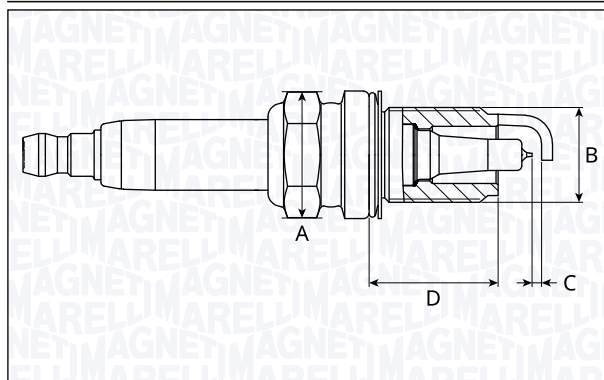

SIB6113-11

Type	A [mm]	B [mm]	C [mm]	D [mm]	Heat range	Nm
Iridium and Platinum	16	14	1.1	19	6	28