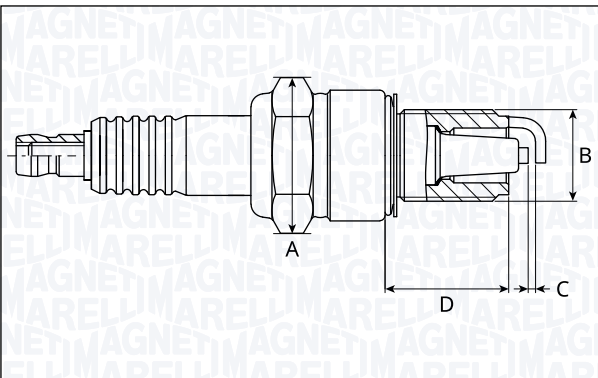

SNA7004-8

Type	A [mm]	B [mm]	C [mm]	D [mm]	Heat range	Nm
Nickel	20.8	14	0.8	19	7	25