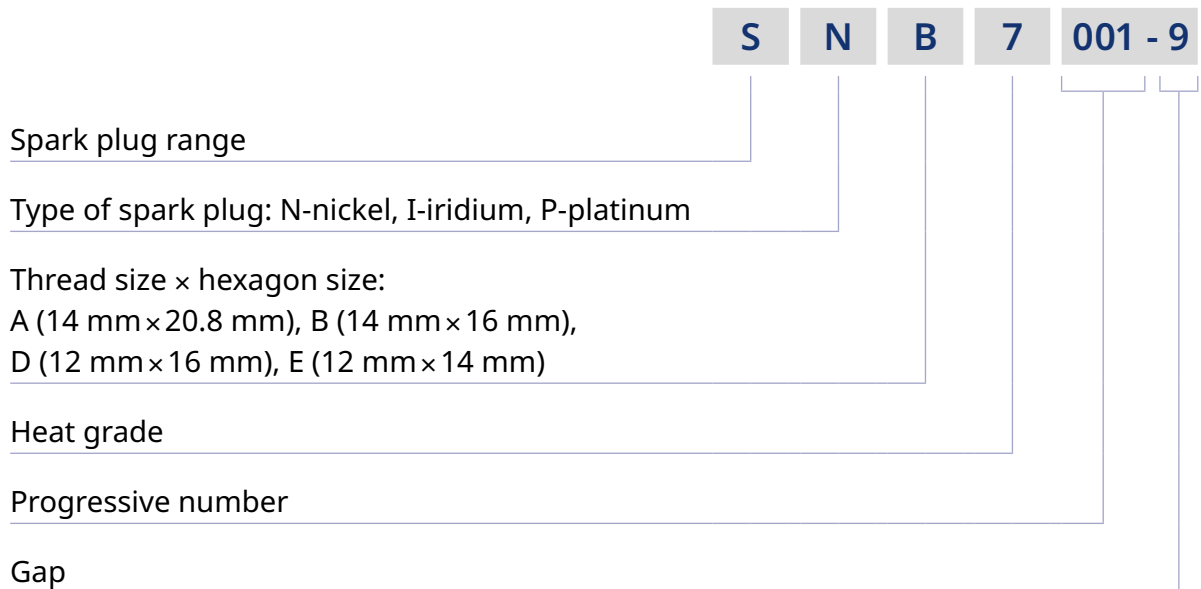

Short code reading

Heat grade

This defines the ability of the spark plug to dissipate heat. According to its heat grade, a spark plug is referred to as “hot” (low numbers in the table) if it has a low capacity to dissipate heat; a type suited to low-power engines. Alternatively, it is said to be “cold” (high numbers in the table) if it has a good capacity for dissipating heat; this type is suitable for high-power engines.

Magneti Marelli Parts & Services spark plugs meet original specifications and comply with the same reference standards as principal market players.

		NGK	BOSCH	DENSO	
+	2	2	10	9	+
	3	3	9	12	
	4	4	9	14	
	5	5	8	16	
	6	6	7	20	
	7	7	6	22	
	8	8	5	24	
	9	9	3/4	27	
-	10	10	2	31	-