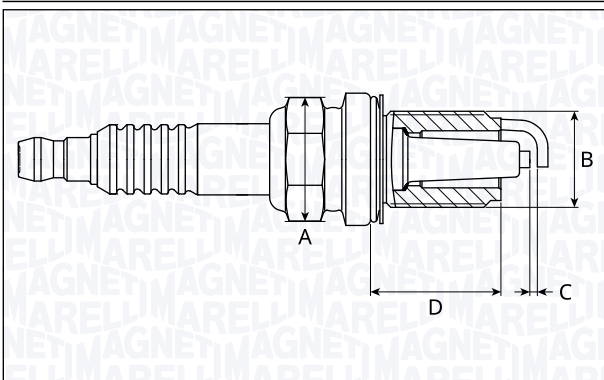

SNB6028-9

Type	A [mm]	B [mm]	C [mm]	D [mm]	Heat range	Nm
Nickel	16	14	0.9	19	6	22

SNB6029-11

Type	A [mm]	B [mm]	C [mm]	D [mm]	Heat range	Nm
Nickel	16	14	1.1	19	6	22

SNB6031-9

Type	A [mm]	B [mm]	C [mm]	D [mm]	Heat range	Nm
Nickel	16	14	0.9	19	6	22