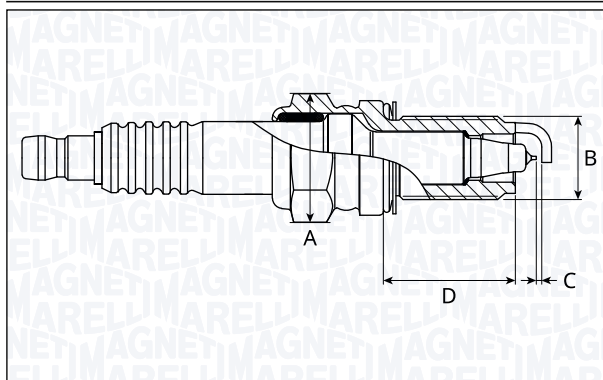

SID9101-8

Type	A [mm]	B [mm]	C [mm]	D [mm]	Heat range	Nm
Iridium and Platinum	16	12	0.8	19	9	23