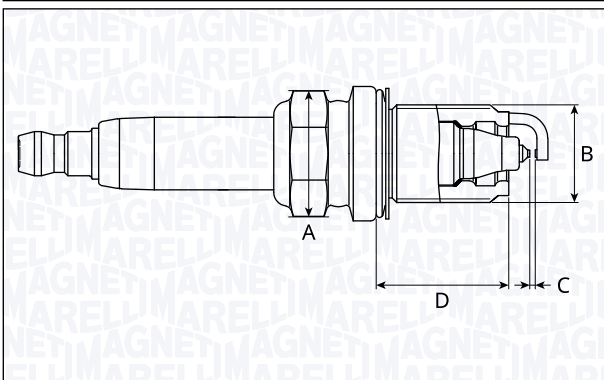

SPB8037-8

Type	A [mm]	B [mm]	C [mm]	D [mm]	Heat range	Nm
Double Platinum	16	14	0.8	19	8	25