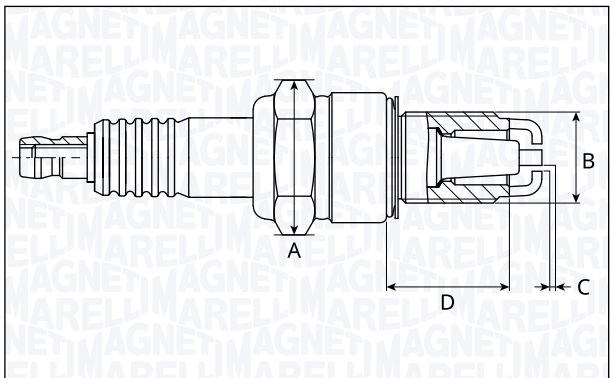

SNA7025-9

Type	A [mm]	B [mm]	C [mm]	D [mm]	Heat range	Nm
Nickel	20.8	14	0.9	19	7	25