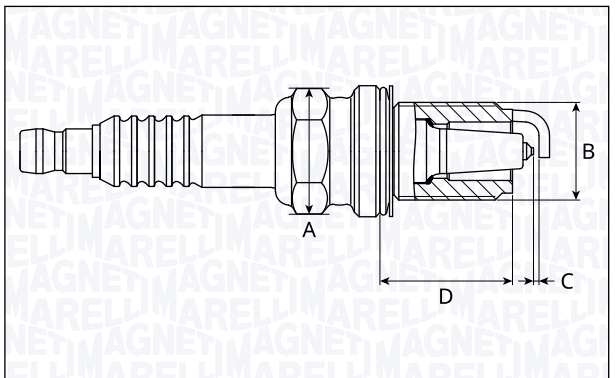

SPB7206-9

Type	A [mm]	B [mm]	C [mm]	D [mm]	Heat range	Nm
Platinum	16	14	0.9	19	7	22