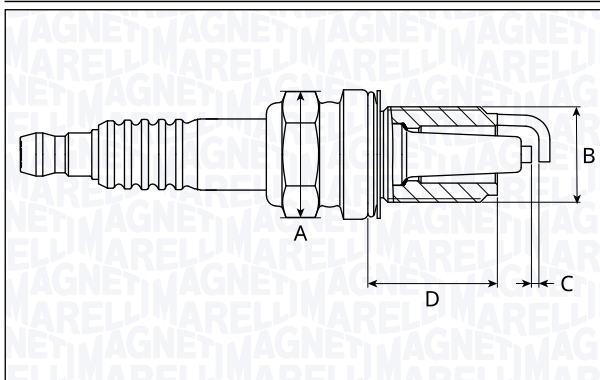

SNB5018-11

Type	A [mm]	B [mm]	C [mm]	D [mm]	Heat range	Nm
Nickel	16	14	1.1	19	5	25