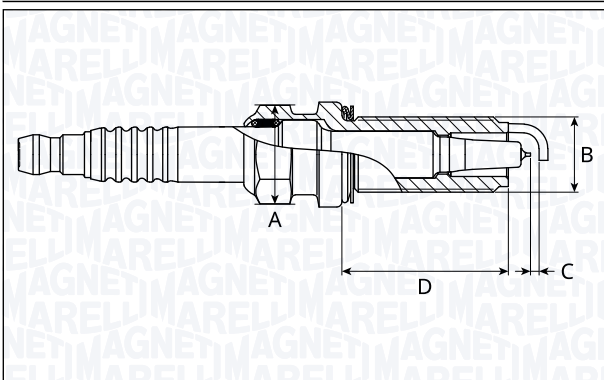

SIE7110-11

Type	A [mm]	B [mm]	C [mm]	D [mm]	Heat range	Nm
Iridium and Platinum	14	12	1.1	26.5	7	17

SIE7111-11

Type	A [mm]	B [mm]	C [mm]	D [mm]	Heat range	Nm
Double Iridium	14	12	1.1	26.5	7	17

SIE7120-7

Type	A [mm]	B [mm]	C [mm]	D [mm]	Heat range	Nm
Iridium	14	12	0.7	26.5	7	23