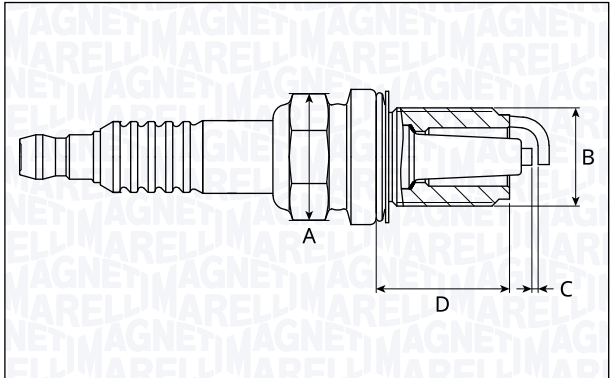

SNB6045-9

Type	A [mm]	B [mm]	C [mm]	D [mm]	Heat range	Nm
Nickel	16	14	0.9	19	6	25