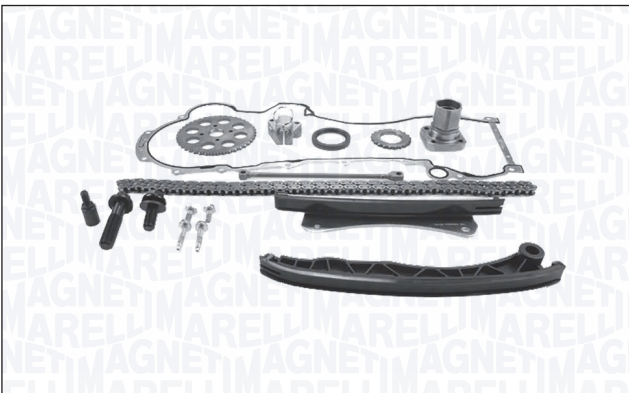

341500000102 – MCK0102

QTY	COMPONENTI	COMPONENTS	<i>i</i>
1	Guarnizione	Gasket	
2	Pattino	Guide lining pad	
1	Condotto olio	Oil pipe	
1	Flangia pompa olio	Oil pump flange	
1	Paraolio	Oil seal	40×52×7
1	Set viti	Screws set	screws: 7
2	Ingranaggio	Sprocket	
1	Catena	Timing chain	120 links/maglie; Simplex
1	Tensionatore catena	Timing chain tensioner