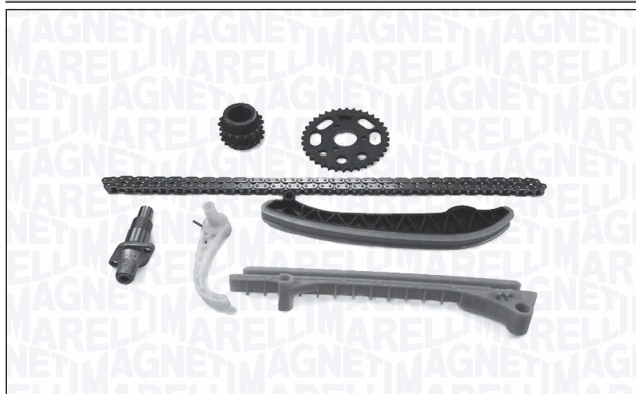

341500000110 – MCK0110

QTY	COMPONENTI	COMPONENTS	<i>i</i>
3	Pattino	Guide lining pad	
2	Ingranaggio	Sprocket	
1	Catena	Timing chain	108 links/maglie; Simplex
1	Tensionatore catena	Timing chain tensioner