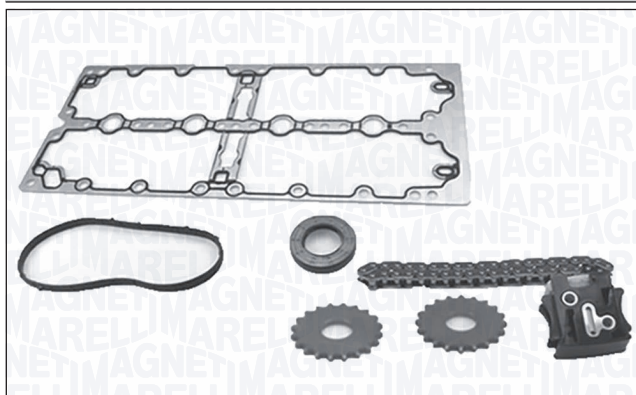

341500000830 – MCK0830

QTY	COMPONENTI	COMPONENTS	<i>i</i>
1	Kit Guarnizioni	Gaskets kit	Gaskets: 2
1	Paraolio	Oil seal	34×60×10
2	Ingranaggio	Sprocket	
1	Catena	Timing chain	42 links/maglie; Simplex
1	Tensionatore catena	Timing chain tensioner