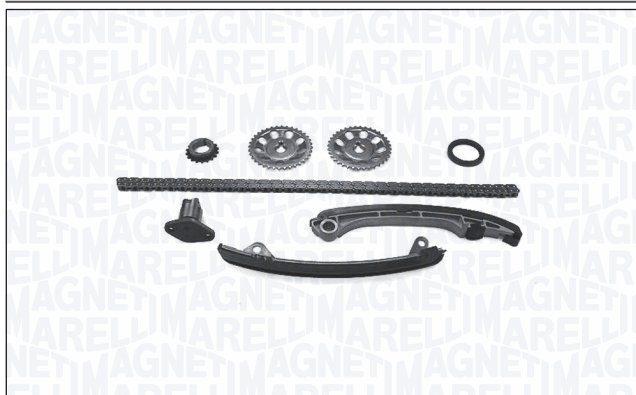

341500000320 – MCK0320

QTY	COMPONENTI	COMPONENTS	<i>i</i>
2	Pattino	Guide lining pad	
1	Paraolio	Oil seal	38×50×6
3	Ingranaggio	Sprocket	
1	Catena	Timing chain	136 links/maglie; Simplex
1	Tensionatore catena	Timing chain tensioner