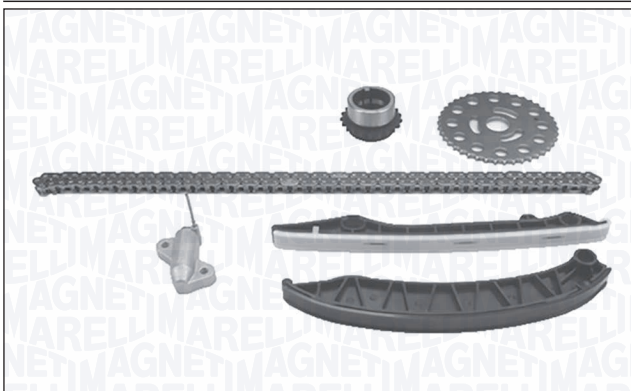

341500000960 – MCK0960

QTY	COMPONENTI	COMPONENTS	<i>i</i>
2	Pattino	Guide lining pad	
2	Ingranaggio	Sprocket	
1	Catena	Timing chain	116 links/maglie; Simplex
1	Tensionatore catena	Timing chain tensioner	

Kit composition may be subject to modification if considered appropriate.