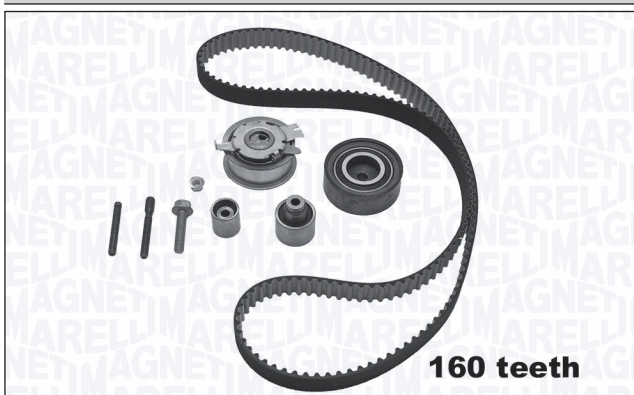

341304080000 – MMK0408

QTY	COMPONENTI	COMPONENTS	<i>i</i>
1	Cinghia dentata	Timing belt	160 denti/teeth; larghezza/width: 25 mm
3	Galoppino/Guidacinghia, Cinghia dentata	Deflection/Guide Pulley, Timing belt	
1	Rullo tenditore, Cinghia dentata	Tensioner Pulley, Timing belt