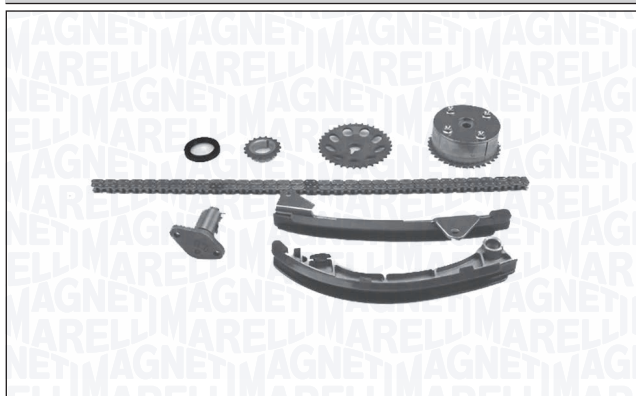

341500000232 – MCK0232

QTY	COMPONENTI	COMPONENTS	<i>i</i>
2	Pattino	Guide lining pad	
1	Tenuta	Seal	30×50×8
2	Ingranaggio	Sprocket	
1	Catena	Timing chain	130 links/maglie; Simplex
1	Tensionatore catena	Timing chain tensioner	
1	Ingranaggio VVT	VVT Sprocket