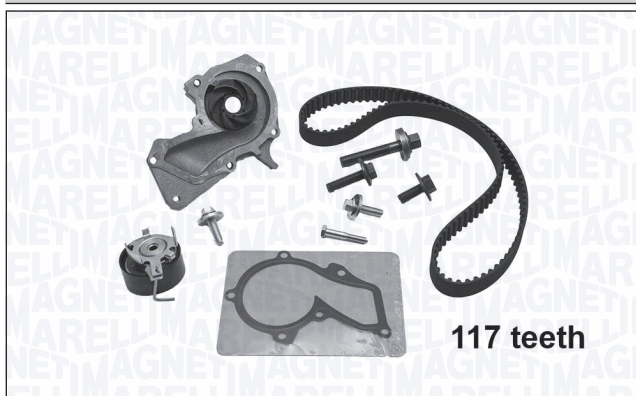

**341405780001 – KWP0578K1**

QTY	COMPONENTI	COMPONENTS	<i>i</i>
1	Cinghia dentata	Timing belt	117 denti/teeth; larghezza/width: 22 mm
1	Tendicinghia, Cinghia dentata	Tensioner, Timing belt	
4	Vite	Screw	
1	Pompa acqua	Water Pump	