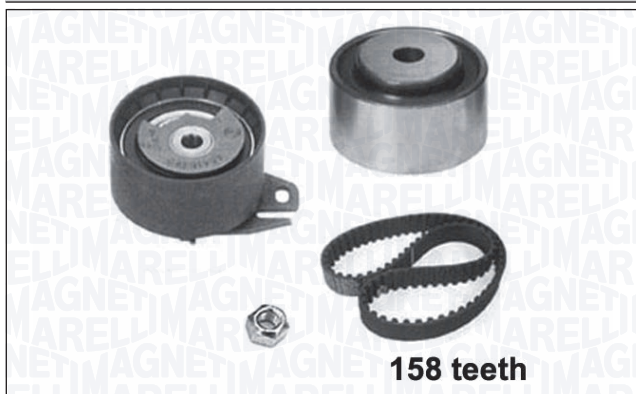

341301810000 – MMK0181

QTY	COMPONENTI	COMPONENTS	<i>i</i>
1	Cinghia dentata	Timing belt	158 denti/teeth; larghezza/width: 25,4 mm
1	Dado	Nut	
1	Galoppino/Guidacinghia, Cinghia dentata	Deflection/Guide Pulley, Timing belt	
1	Rullo tenditore, Cinghia dentata	Tensioner Pulley, Timing belt