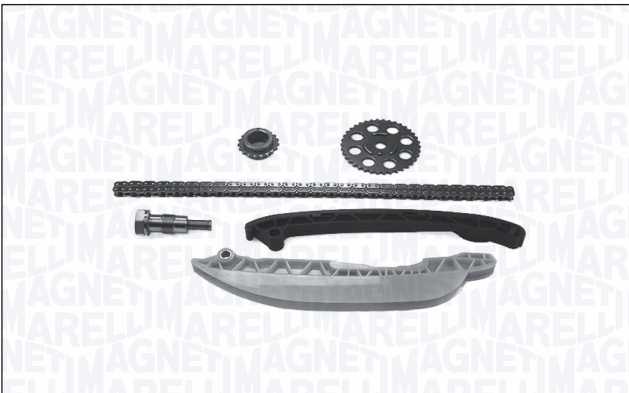

341500000340 – MCK0340

QTY	COMPONENTI	COMPONENTS	<i>i</i>
2	Pattino	Guide lining pad	
2	Ingranaggio	Sprocket	
1	Catena	Timing chain	114 links/maglie; Simplex
1	Tensionatore catena	Timing chain tensioner