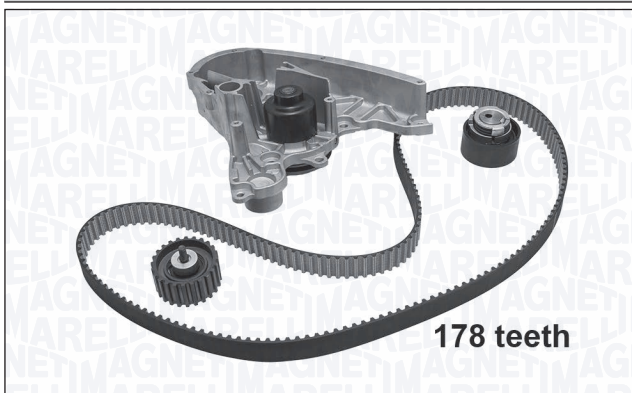

341401130001 – KWP0113K1

QTY	COMPONENTI	COMPONENTS	<i>i</i>
1	Cinghia dentata	Timing belt	178 denti/teeth; larghezza/width: 30 mm
1	Galoppino/Guidacinghia, Cinghia dentata	Deflection/Guide Pulley, Timing belt	
1	Tendicinghia, Cinghia dentata	Tensioner, Timing belt	
1	Pompa acqua	Water Pump