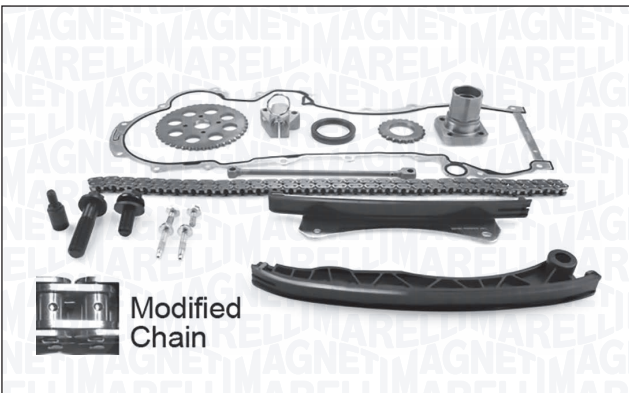

341500000101 – MCK0101

QTY	COMPONENTI	COMPONENTS	<i>i</i>
1	Guarnizione	Gasket	
2	Pattino	Guide lining pad	
1	Condotto olio	Oil pipe	
1	Flangia pompa olio	Oil pump flange	
1	Paraolio	Oil seal	40×52×7
1	Set viti	Screws set	screws: 7
2	Ingranaggio	Sprocket	
1	Catena	Timing chain	120 links/maglie; Simplex
1	Tensionatore catena	Timing chain tensioner