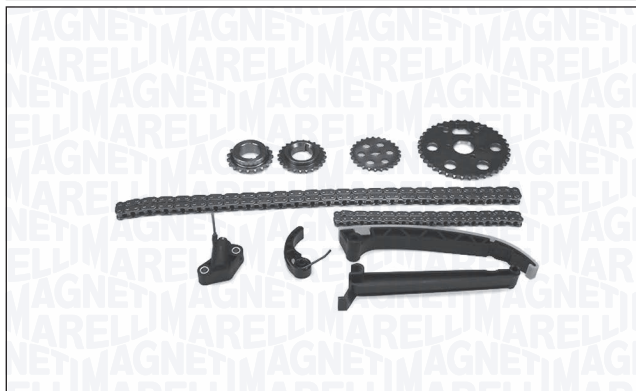

341500000182 – MCK0182

QTY	COMPONENTI	COMPONENTS	<i>i</i>
3	Pattino	Guide lining pad	
4	Ingranaggio	Sprocket	
2	Catena	Timing chain	100/64 links/maglie; Simplex/Simplex
1	Tensionatore catena	Timing chain tensioner	

La composizione dei kit può essere soggetta a modifiche se verranno ritenute opportune.