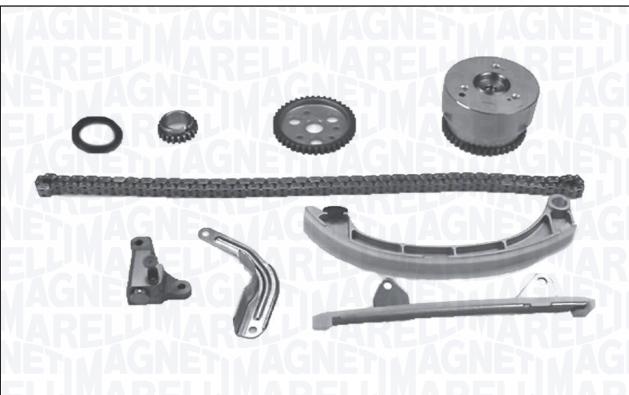

341500000452 – MCK0452

QTY	COMPONENTI	COMPONENTS	<i>i</i>
3	Pattino	Guide lining pad	
1	Paraolio	Oil seal	35×49×6
2	Ingranaggio	Sprocket	
1	Catena	Timing chain	158 links/maglie; Morse
1	Tensionatore catena	Timing chain tensioner	
1	Ingranaggio VVT	VVT Sprocket