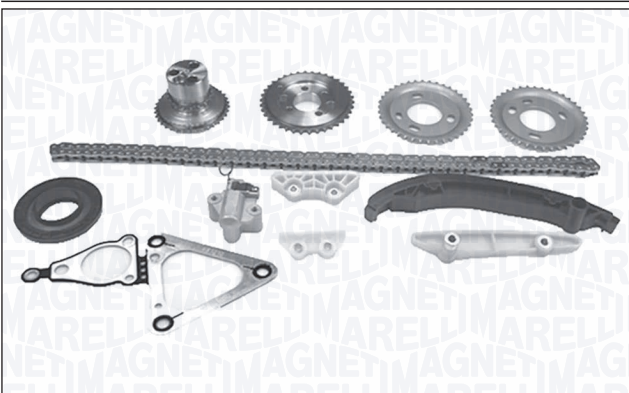

341500000880 – MCK0880

QTY	COMPONENTI	COMPONENTS	<i>i</i>
1	Guarnizione	Gasket	
4	Pattino	Guide lining pad	
1	Paraolio	Oil seal	50×90×14
4	Ingranaggio	Sprocket	
1	Catena	Timing chain	132 links/maglie; Simplex
1	Tensionatore catena	Timing chain tensioner	

Kit composition may be subject to modification if considered appropriate.