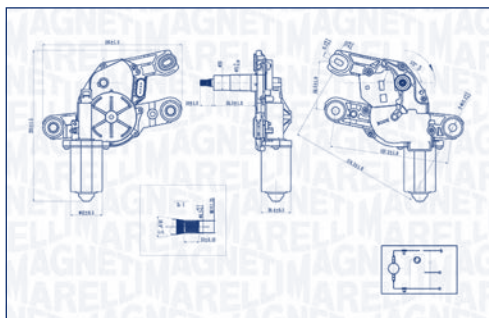

V

TGL733NM - 064073300010

SEAT

LEON 09/12 → 08/20 12

SKODA

FABIA III 08/14 → 06/21 12

KAROQ 07/17 → 12

KODIAQ 10/16 → 12

OCTAVIA III 11/12 → 10/20 12

RAPID Spaceback 10/11 → 12

SUPERB III 03/15 → 12

VOLKSWAGEN

ARTEON SHOOTING BRAKE 06/20 → 12

TGL734OM - 064073400010

RENAULT

LAGUNA III 10/07 → 12/15 12

TGL735PM - 064073500010

NISSAN

NV300 09/16 → 12

PRIMASTAR (X83) 03/01 → 12

OPEL

VIVARO A 08/01 → 07/14 12

VIVARO B 06/14 → 12/19 12

RENAULT

TRAFIC II 03/01 → 12

TRAFIC III 05/14 → 12