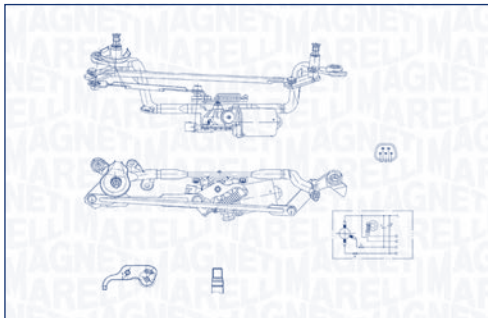

TGE772IM - 064377200010

TOYOTA

PRIUS (W3)	06/08 →	-	12