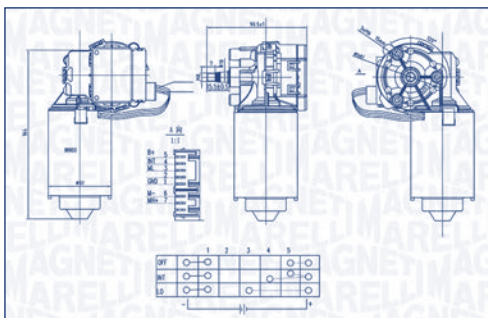

V

TGE738TM - 064373800010

FIAT

PANDA (141) 02/81 → 07/04 - 12

PANDA / PANDA CLASSIC (169) 10/04 → LD 12