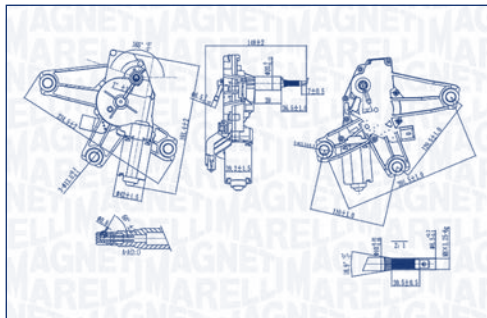

TGL744BM - 064074400010

CITROËN

BERLINGO / BERLINGO FIRST

07/96 → 12/11

12