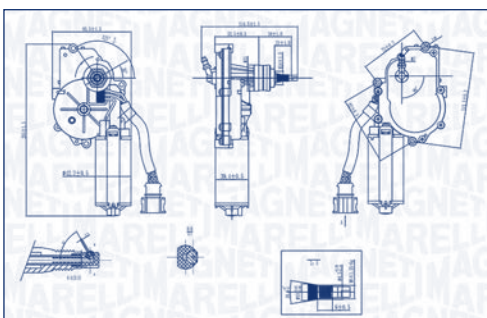

TGL722BM - 064072200010

VOLKSWAGEN

GOLF III

10/91 → 04/99

12

GOLF IV

08/97 → 06/06

12

05/00 → 04/02