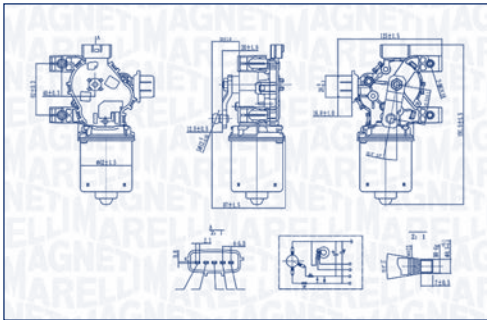

**MAGNETI
MARELLI**

PARTS & SERVICES

V

TGL728HM - 064072800010

RENAULT

CLIO IV	11/12 →	12	OE: 288A53268R