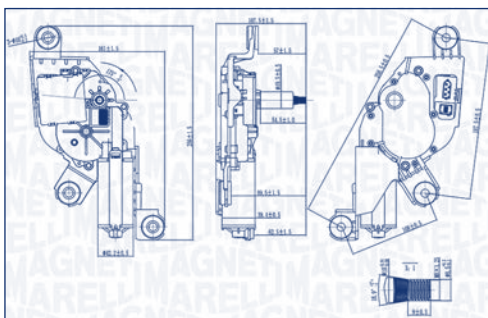

TGE710MM - 064371000010

BMW

X3 (E83) 09/03 → 12/11 LD 12