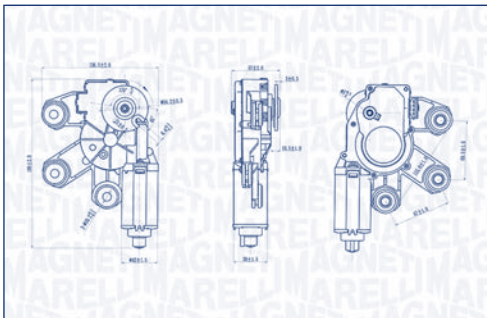

TGL749GM - 064074900010

PORSCHE

CAYENNE 09/02 → 09/10 12

VOLKSWAGEN

TOUAREG 10/02 → 05/10 12