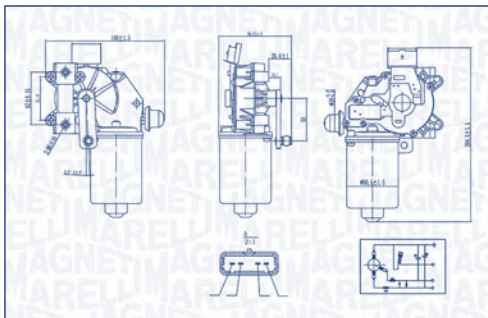

TOYOTA

PRIUS (W3)	06/08 →	-	12
------------	---------	---	----

TGE773LM - 064377300010

BMW

3 (E90)	12/04 → 12/11	LD	12
3 Cabriolet (E93)	05/06 → 12/13	LD	12
3 Coupé (E92)	03/06 → 12/13	LD	12
3 Touring (E91)	12/04 → 12/10	LD	12