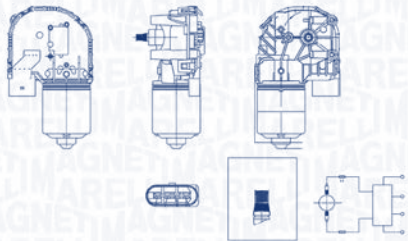

TGE779RM - 064377900010

SEAT

ALTEA	03/04 →	LD	12