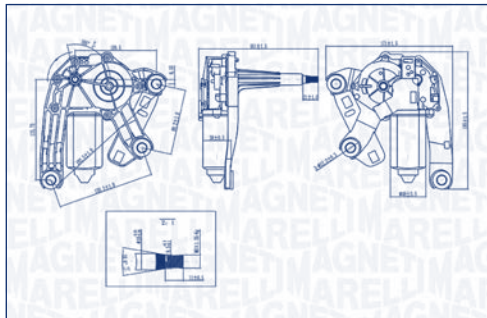

TGL743AM - 064074300010

CITROËN

BERLINGO /
BERLINGO MULTISPACE (B9)

11/09 →

12

PEUGEOT

PARTNER / PARTNER TEPEE

04/08 →

12

; → 04/15