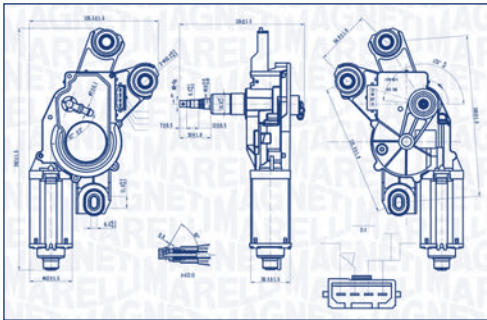

V

TGL700AM - 06407000010

VOLKSWAGEN

MULTIVAN T5	04/03 → 08/15	12	
TRANSPORTER T5	04/03 →	12