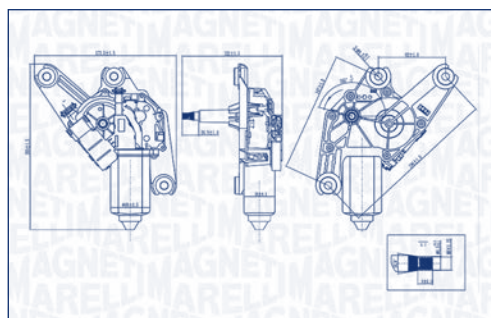

TGL756MM - 064075600010

MERCEDES-BENZ

CLASSE C T-Model (S204) 08/07 → 08/14 12 03/11 →

CLASSE GLK (X204) 07/09 → 12/15 12 → 06/12