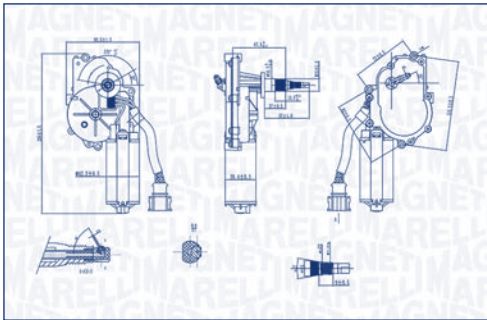

TGL746DM - 064074600010

SEAT

IBIZA IV

03/08 → 05/15

12

**MAGNETI
MARELLI**

PARTS & SERVICES

V