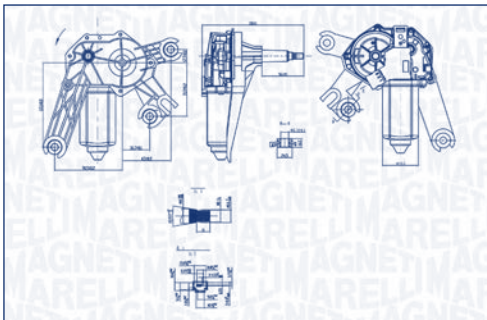

TGL739TM - 064073900010

PEUGEOT

206	08/98 → 12/12	12	OE: 6405F6/6405H8