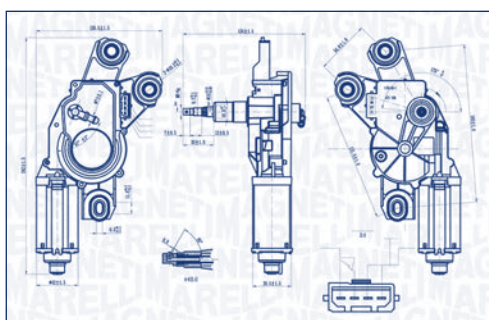

VAUXHALL

VIVARO A 08/01 → 07/14 12

VIVARO B 08/16 → 12

TGL736QM - 064073600010

SEAT

ALTEA 03/04 → 12

ALTEA XL 10/06 → 12

LEON 05/05 → 12/12 12

TOLEDO III 04/04 → 05/09 12