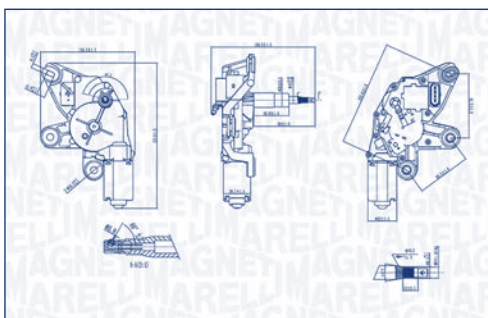

TGE711NM - 064371100010

VOLKSWAGEN

CADDY III 03/04 → 05/15 LD 12 OE: 1T0955711