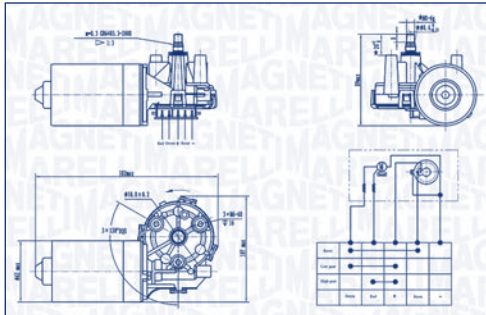

TGE768EM - 064376800010

FORD

KA (RB) 06/96 → 11/08 - 12