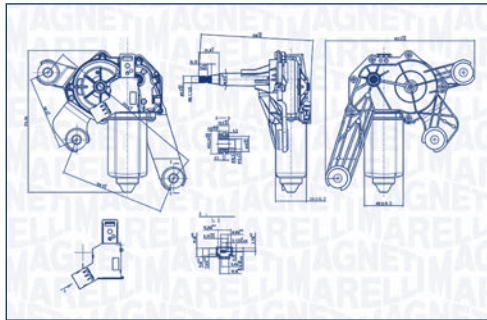

V

TGL741VM - 064074100010

PEUGEOT

307

10/01 → 12/09

12

OE: 6405L9