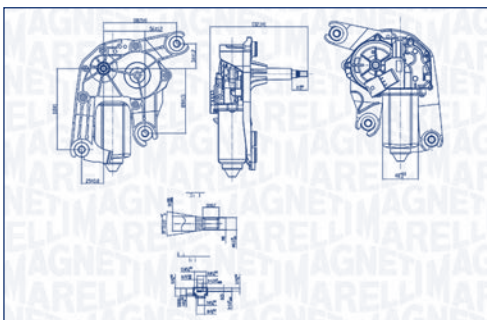

TGL740UM - 064074000010

CITROËN

C4 II	11/09 →	12	09/10 →
DS4 / DS5	04/11 → 07/15	12	01/13 →

PEUGEOT

308 I	09/07 → 12/15	12	
3008	06/09 → 12/16	12	
5008 I	06/09 → 03/17	12