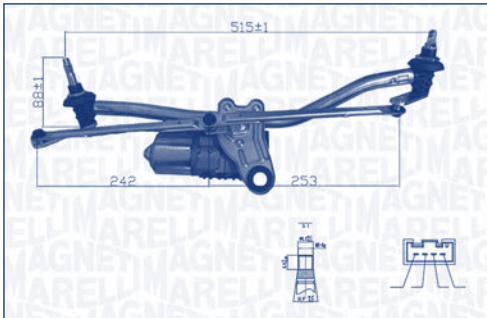

TGEC745CM - 064351745010

BMW

3 (E46) / 3 Cabriolet (E46) / 3 Compact (E46) / 3 Coupé (E46) / 3 Touring (E46)	12/97 → 02/05	LD	12