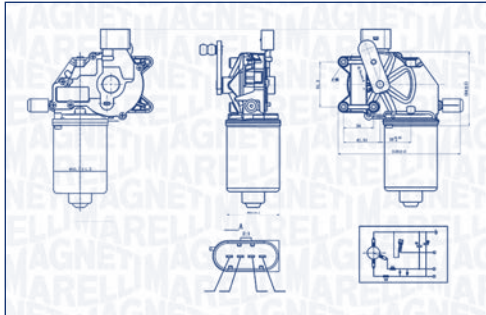

TGE767DM - 064376700010

SMART

FORTWO Cabrio / Coupé (451) 01/07 → LD 12