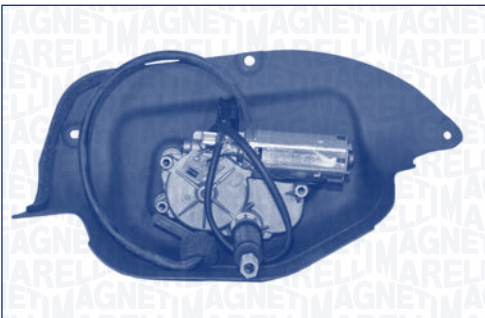

FORD

TOURNEO CONNECT	06/02 → 12/13	12	OE; 2 Back;
TRANSIT CONNECT	06/02 → 12/13	12	OE; 2 Back;

TGL420H - 064342008010

FORD

TOURNEO CONNECT	06/02 → 12/13	12	OE; 1 Back
TRANSIT CONNECT	06/02 → 12/13	12	OE; 1 Back