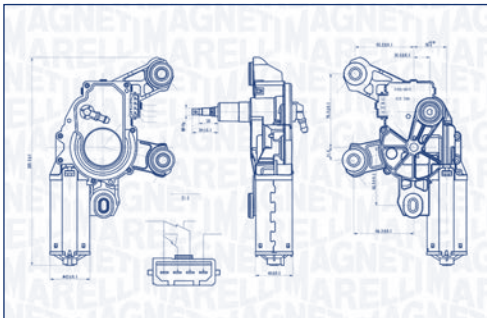

TGL748FM - 064074800010

AUDI

A4 B5 Avant (8D5) 11/94 → 09/01 12 → 12/98

SEAT

AROSA 05/97 → 06/04 12