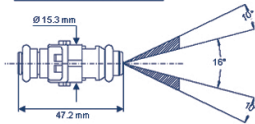

IWP006 – 214310000610

INIETTORE / FUEL INJECTOR

IWP006 Pico Fuel Injector - Top feed

4 hole – Twin spray

Fluid	N-Heptane
Pressure	3 bar
R	14.5 Ω
V	14 Vdc
F	100 Hz
Pw	2.5 ms
Static Flow	2.58 g/s

PIN	Description
1	GND
2	8 + 16 Vds

CITROËN

SAXO (S0, S1)

1.6 VTS	Petrol	87	06/96 → 09/03

FIAT

BRAVA (182_)

1.8 GT 16V (182.BC)	Petrol	83	10/95 → 08/01

BRAVO I (182_)

1.8 GT (182.AC)	Petrol	83	10/95 → 10/01

PUNTO (188_)

1.8 130 HGT (188.738, .718)	Petrol	96	09/99 → 03/12

STILO (192_)

1.8 16V (192AXC1A, 192BXC1A)	Petrol	98	10/01 → 04/07

PEUGEOT

106 II (1A_, 1C_)

1.6 S16	Petrol	87	05/96 → 07/04