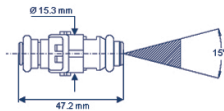

IWP023 – 214310002310

INIETTORE / FUEL INJECTOR

IWP023 Pico Fuel Injector - Top feed

Single hole – Cone spray

Fluid	N-Heptane
Pressure	3 bar
R	14.5 Ω
V	14 Vdc
F	100 Hz
Pw	2.5 ms
Static Flow	1.8 g/s

PIN	Description
1	GND
2	8 + 16 Vdc

kW

TYPE / *i*

FIAT

PUNTO (176_)

75 1.2	Petrol	54	02/98 → 09/98

PUNTO (188_)

1.2 60 (188.030, .050, .130, .150, .230, .250)	Petrol	44	09/99 → 12/10	Euro2

SEAT

CORDOBA (6K1, 6K2)

1.6 i	Petrol	55	02/93 → 10/02

CORDOBA (6K2)

1.6	Petrol	55	06/99 → 10/02

CORDOBA Vario (6K5)

1.6 i	Petrol	55	09/96 → 12/02

IBIZA II (6K1)

1.6 i	Petrol	55	03/93 → 02/02

1.6 i	Petrol	74	04/96 → 02/02

SKODA

105,120 (744)

1.2 120 L	Petrol	38	10/83 → 12/90

FELICIA I (6U1)

1.6 LX	Petrol	55	08/95 → 03/98

OCTAVIA I (1U2)

1.4	Petrol	44	04/99 → 03/01

1.6	Petrol	74	02/97 → 12/07

VOLKSWAGEN

CADDY II Furgonato (9K9A)

75 1.6	Petrol	55	11/95 → 09/00

CADDY II Station wagon (9K9B)

1.6	Petrol	55	06/97 → 09/00

GOLF III (1H1)

1.6	Petrol	55	09/92 → 08/97

GOLF III Variant (1H5)

1.6	Petrol	74	07/94 → 04/99

POLO (6N1)

75 1.6	Petrol	55	10/94 → 10/99

IWP023 – 214310002310

INIETTORE / FUEL INJECTOR

kW

TYPE / *i*

VOLKSWAGEN

VENTO (1H2)

1.6	Petrol	55	09/92 → 09/98