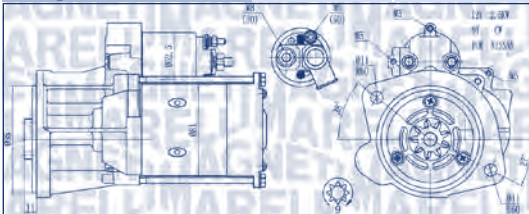

RENAULT

MASTER II Furgonato (FD)	3.0 dCi 140 (HD0S, FD0S, HD1S)	ZD3 202	100	10/03 → 10/06	

MQS1492

1,2 kW

12 V