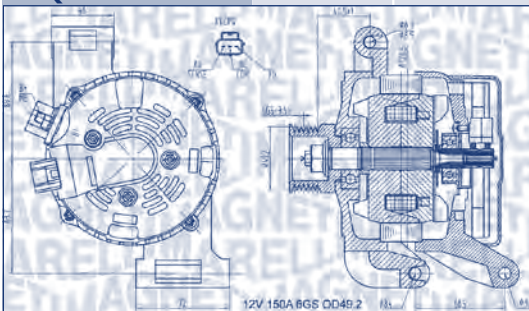

MQA15750

12 V

150 A

FORD

FOCUS C-MAX	2.0	AODA, AODB, AODE, SYDA	107	03/04 → 03/07	OE: 1387219
FOCUS II	2.0	AODA, AODB, AODE, SYDA	107	07/04 → 09/12	OE: 1387219
		SYDA, MITSUBISHI/4 D 56 T	104	06/05 → 09/08	OE: 1387219
	2.0 CNG	SYDA	107	04/09 → 07/11	OE: 1387219
	2.0 LPG	SYDA	107	06/08 → 07/11	OE: 1387219
FOCUS II Cabriolet	2.0	AODA, AODB, AODE, SYDA	107	10/06 → 09/10	OE: 1387219
FOCUS II Tre volumi	2.0	AODA, AODB, AODE, SYDA	107	04/05 → 07/11	OE: 1387219
FOCUS II Turnier	2.0	AODA, AODB, AODE, SYDA	107	07/04 → 09/12	OE: 1387219