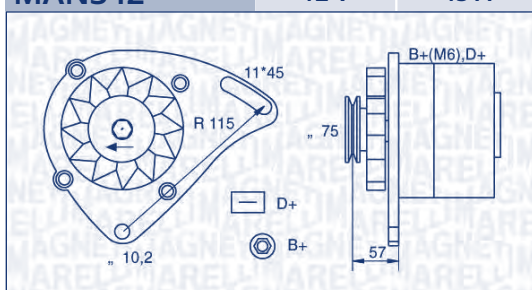

kW

MAN331

12 V

65 A

LANCIA

Y (840)	1.1 (840AE)	176 B2.000	40	11/95 → 09/03	OE
	1.2 (840AA, 840AF1A)	840 A3.000, 188 A4.000	44	03/96 → 09/03	OE
	1.2 16V (840AD)	176 B9.000	63	04/97 → 09/03	OE
Y10 (156)	1.1 Fire (156AG)	176 B2.000	40	01/95 → 12/95	OE
	1.1 Fire Trazione integrale (156AG)	176 B2.000	40	01/95 → 12/95	OE

MAN342

12 V

45 A

AUTOBIANCHI

Y10	1.0	156A2.000		03/85 → 10/95	OE
	1.0 4WD	156A3.000		12/86 → 10/95	OE
	1.0 Cat	156A2.246		10/87 → 10/95	OE

FIAT

PANDA (141)	1000	156 A2.100	32	01/86 → 04/92	OE
		156 A3.000	37	01/85 → 12/92	OE
	1000 4x4	156 A3.100, 156 A2.100	32	01/86 → 07/89	OE
		156 A2.246, 141 C2.000	33	05/86 → 12/94	OE
		156 A3.000	37	01/86 → 12/92	OE
	1000 i.e. Cat	156 A2.246, 141 C2.000	33	10/87 → 08/98	OE
1100 Trekking 4x4	156 C.046	37	10/91 → 07/04	OE	
UNO (146, 158)	1.1	160 A3.000	41	04/86 → 06/06	OE
		160 A3.000, 146 A4.048	43	10/88 → 06/06	OE
	45 1.0 (146A.ED)	156 A2.100, 156 A2.048	32	06/86 → 12/93	OE; ENGINE: → 6996153; CHASSIS: 2286474 →
	45 i.e. 1.0 (146E, 146A)	156 A2.246	33	10/84 → 10/95	OE; ENGINE: → 6996153; CHASSIS: 2286474 →
	50 1.1	156 C.046	37	01/90 → 12/93	OE
	50 i.e. 1.1	146 C3.000	36	06/92 → 12/93	OE
60 1.1	160 A3.000	42	04/89 → 12/92	OE