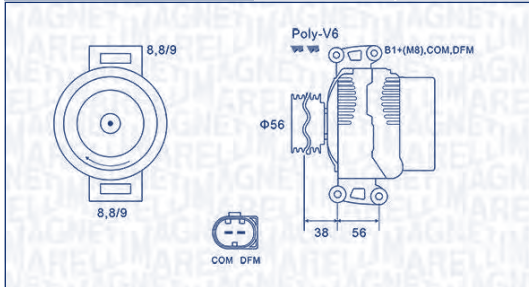

kW

MQA1996

14 V

150 A

AUDI

A6 C6 (4F2)	2.0 TFSI	BPJ	125	06/05 → 03/11	→ 09/08	CVT
A6 C6 Avant (4F5)	2.0 TFSI	BPJ	125	06/05 → 08/11	→ 09/08	CVT