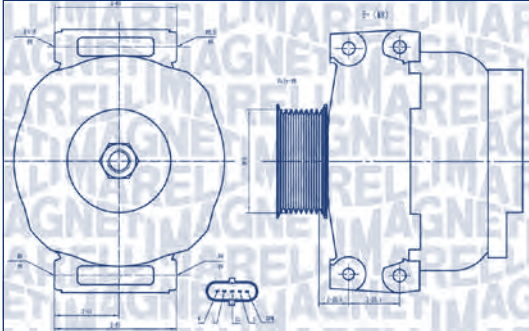

kw

MQA1851

28 V

80 A

SCANIA

4 - series

n/a

n/a

n/a

01/96 →