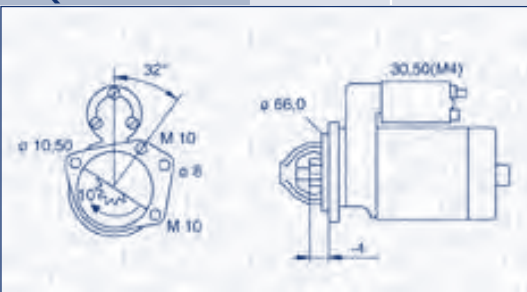

**MAGNETI
MARELLI**

PARTS & SERVICES

kW

MQS1203

2,5 kW

12 V

IVECO

DAILY VI Pianale piatto/
Telaio

NaturalPower 35S14, 35C14,
40C14, 50C14, 60C14,
65C14, ...

100

03/14 →

OE: 25196021/500307724/
69502571/504201467

MQS1207

2,2 kW

12 V

NISSAN

INTERSTAR Autobus (X70)	dCI 90	G9T.7.22	66	07/02 → 08/06	5M
	dCi 100	G9U.7.50	73	11/03 → 03/06	5M
		G9U.7.50	74	04/06 → 03/11	6M
	dCi 115	G9U.7.20	84	04/02 → 08/06	5M
	dCi 120	G9U.6.50	88	09/06 → 03/11	5M
INTERSTAR Furgonato (X70)	dCI 90	G9T.7.22	66	07/02 →	5M
	dCi 100	G9U.7.50	73	11/03 → 03/06	5M
		G9U.7.50	74	04/06 →	6M
	dCi 115	G9U.7.20, G9U.7.50	84	04/02 →	5M
	dCi 120	G9U.6.50	88	09/06 →	5M
INTERSTAR Pianale piatto/Telaio (X70)	dCi 120	G9U.6.50	88	08/06 →	5M
PRIMASTAR Autobus (X83)	dCi 150	G9U.6.30	107	09/06 →	5M
PRIMASTAR Furgonato (X83)	2.5 dCi 150	G9U.6.30	107	09/06 →	5M
PRIMASTAR Pianale piatto/Telaio (X83)	2.5 dCi 150	G9U.6.30	107	04/06 →	6M

OPEL

MOVANO A Autobus (X70)	2.2 DTI (JD)	G9T.7.20, G9T.7.22	66	09/00 →	5M
		G9U.6.32, G9U.6.50	107	08/06 →	5M
	2.5 CDTI (JD)	G9U.6.32, G9U.6.50	88	08/06 →	5M
		G9U.6.50	74	09/07 →	5M
	2.5 DTI (JD)	G9U.7.20, G9U.7.50	84	10/01 →	5M
MOVANO A Furgonato (X70)	2.2 DTI (FD)	G9T.7.20, G9T.7.22	66	09/00 →	5M
		G9U.6.32, G9U.6.50	107	10/03 →	5M
	2.5 CDTI (FD)	G9U.6.32, G9U.6.50	88	10/03 →	5M
		G9U.6.50	74	10/03 →	5M
	2.5 DTI (FD)	G9U.7.20, G9U.7.50	84	10/01 →	5M
		G9U.7.50, G9U.7.54	73	10/03 →	5M