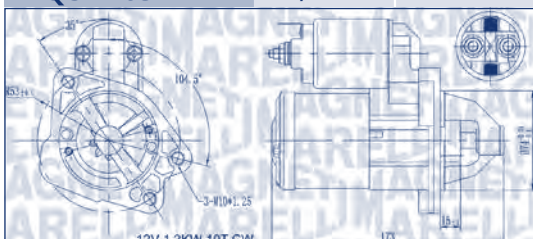

MQS1469

1,1 kW

12 V

MAZDA

2 (DE, DH)	1.3 (DE3FS)	ZJ-VE, ZJ46	55	10/07 → 06/15	
		ZJ-VE, ZJ46	63	10/07 → 06/15	
	1.3 BiFuel	ZJ46	62	05/11 → 11/14