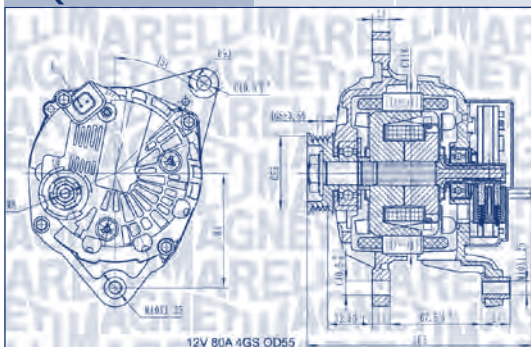

kw

MQA1977

12 V

80 A

NISSAN

MICRA C+C III	1.4 16V	CR14DE	65	08/05 → 01/09	OE: 23100AX62B; → 04/09	5M
MICRA III	1.2 16V	CR12DE	59	01/03 → 06/10	OE: 23100AX62B; 06/05 →	5M
		CR12DE	48	01/03 → 06/10	OE: 23100AX62B; 06/05 →	5M
	1.4 16V	CR14DE	65	01/03 → 06/10	OE: 23100AX62B; 06/05 →	5M
NOTE	1.4	CR14DE	65	03/06 → 06/12	OE: 23100AX62B	5M