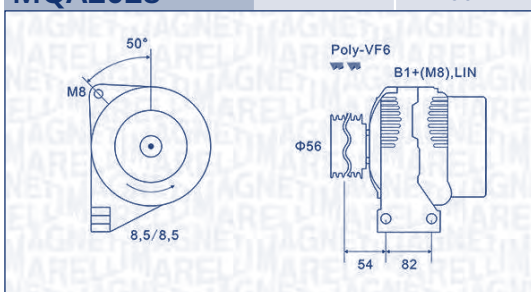

VOLVO

S60 I (384)	2.4 D	D 5244 T2	96	05/01 → 04/10
	2.5 T AWD	B 5254 T2	154	07/02 → 04/10
	R 2,5 T AWD	B 5254 T4	221	01/03 → 04/10
V70 II (285)	D5	D 5244 T, D 5244 T2, D 5244 T5, D 5244 T5, D 5244 T5	120	01/01 → 12/08
XC90 I (275)	D5 AWD	D 5244 T5	120	10/07 → 12/10
		D 5244 T, D 5244 T5	120	10/02 → 12/06

MQA2029   **12 V**   **130 A**