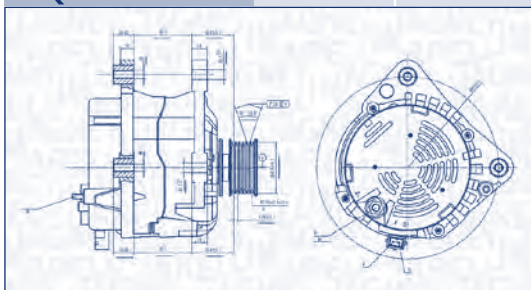

**MAGNETI
MARELLI**

PARTS & SERVICES

kW

MQA38370

14 V

90 A

FORD

GALAXY I	1.9 TDI	AHU, 1Z, ANU	66	03/95 → 05/06	OE: EGL1287; 11/95 → 03/00 5M
		AFN, AVG	81	08/97 → 04/00	OE: EGL1287; 11/97 → 03/00 5M

SEAT

ALHAMBRA (7V8, 7V9)	1.9 TDI	n/a	66	04/96 → 03/10	OE: 021903017A; CHASSIS: → X-517 024 5M
	2.0 i	n/a	85	04/96 → 03/10	OE: 021903017A; CHASSIS: → X-517 024 5M
AROSA (6H1)	1.0	AER, ALD, ALL, ANV, AUC	37	05/97 → 06/04	OE: 021903017A; CHASSIS: → 6H X 140000 5M
	1.4	AEX, AKV, APQ	44	05/97 → 06/04	OE: 021903017A; → 01/99 5M
CORDOBA (6K1, 6K2)	1.0 i	AER, ALD, ANV, AUC	37	09/96 → 10/02	OE: 021903017A 5M
	1.4 i	ABD, AEX, AKV, ANX, APQ	44	06/94 → 10/02	OE: 021903017A; → 04/99 5M
	1.4 i 16V	AFH, AUB	74	09/96 → 10/02	OE: 021903017A; 06/97 → 08/02 5M
	1.6 i	AEH, AFT, AKL, APF, AUR	74	07/96 → 10/02	OE: 021903017A; → 08/02 5M M
		1F	55	05/94 → 06/99	OE: 021903017A 5M
	1.9 D	1Y	47	01/96 → 08/96	OE: 021903017A; 07/96 → 5M
	1.9 SDI	AEY	47	08/96 → 06/99	OE: 021903017A; → 04/99 5M
	1.9 TDI	AFN, ASV	81	03/97 → 10/02	OE: 021903017A; → 08/02 5M
2.0 i 16V	ABF	110	08/96 → 06/99	OE: 021903017A; → 04/99 5M	
CORDOBA Vario (6K5)	1.4 i	AEX, AKV, ANX, APQ	44	09/96 → 12/02	OE: 021903017A; 05/97 → 05/99 5M
	1.6 i	AEH, AFT, AKL, APF, AUR	74	09/96 → 12/02	OE: 021903017A; 04/97 → 08/02 5M
		AEE, ALM	55	09/96 → 12/02	OE: 021903017A; 05/97 → 08/02 5M
	1F	55	05/97 → 06/99	OE: 021903017A; → 05/99 4A	
	1.9 SDI	AEY	47	09/96 → 06/99	OE: 021903017A 5M
IBIZA II (6K1)	1.0 i	AER, ALD, ANV, AUC	37	09/96 → 02/02	OE: 021903017A; → 11/01 5M
	1.4 i 16V	AFH, AUB	74	06/97 → 02/02	OE: 021903017A; → 11/01 5M
	1.6 i	AEH, AFT, AKL, APF	74	04/96 → 02/02	OE: 021903017A; → 11/01 5M M
		1F	55	09/94 → 06/99	OE: 021903017A; → 06/96 5M M