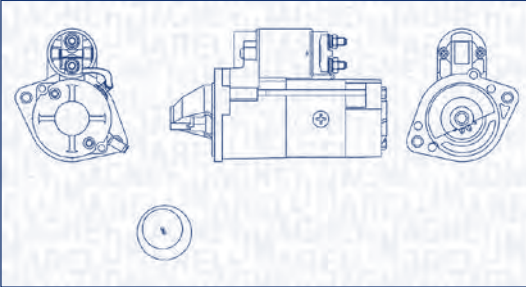

kw

MQS1227

2 kW

12 V

MITSUBISHI

L200	2.5 TD 4WD (K74T)	85	09/01 → 12/07	OE: M2T84171
		98	08/01 → 12/07	OE: M2T84171
		73	06/96 → 12/07	OE: M2T84171