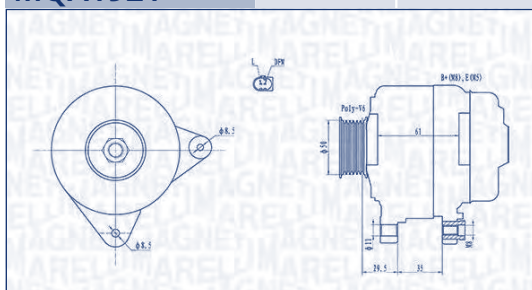

MQA1921

12 V

110 A

AUDI

A1 (8X1, 8XK)	1.4 TFSI	CAVG, CTHG	136	01/11 → 04/15	OE: 03C903023G; → 11/14	DCT M ❄️
A1 Sportback (8XA, 8XF)	1.4 TFSI	CAVG, CTHG	136	11/11 → 04/15	OE: 03C903023G; → 11/14	DCT M ❄️

SEAT

ALTEA (5P1)	1.4 TSI	CAXC	92	11/07 → 07/15	OE: 03C903023G	6M M ❄️
IBIZA IV (6J5, 6P1)	1.4 TSI	CAVF, CNUB, CTJB	110	06/09 → 05/15	OE: 03C903023G; 02/12 →	no StSp DCT M ❄️
IBIZA IV ST (6J8, 6P8)	1.4 TSI	CAVF, CNUB, CTJB	110	02/12 → 05/15	OE: 03C903023G; no StSp	DCT M ❄️
LEON (1P1)	1.4 TSI	CAXC	92	11/07 → 12/12	OE: 03C903023G; 10/09 → 05/10	no StSp 6M M ❄️
TOLEDO IV (KG3)	1.4 TSI	CAXA	90	07/12 → 06/15	OE: 03C903023G	DCT M ❄️

SKODA

OCTAVIA II (1Z3)	1.4 TSI	CAXA	90	11/08 → 06/13	OE: 03C903023G	6M M ❄️
OCTAVIA II Combi (1Z5)	1.4 TSI	CAXA	90	11/08 → 06/13	OE: 03C903023G	6M M ❄️
RAPID (NH3, NK3, NK6)	1.4 TSI	CAXA	90	07/12 → 06/15	OE: 03C903023G	DCT M ❄️
RAPID Spaceback (NH1)	1.4 TSI	CAXA	90	07/12 → 06/15	OE: 03C903023G	M ❄️

VOLKSWAGEN

GOLF V (1K1)	1.4 TSI	BLG	125	11/05 → 11/08	OE: 03C903023G	6M M ❄️