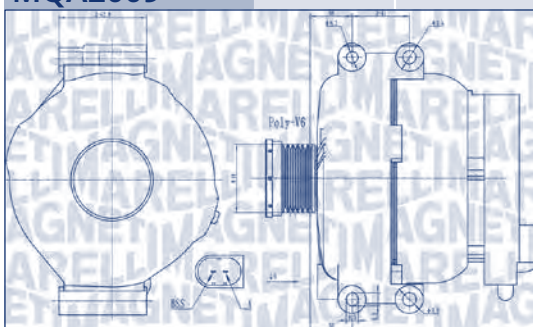

**MAGNETI
MARELLI**

PARTS & SERVICES

kW

MQA2008

12 V

150 A

CITROËN

C5 III (RD)	2.0 HDi (RDRHDA)	RHR (DW10BTED4), RHF (DW10BTED4), RHD (DW10CTED4)	100	02/08 →	OE: 5702G8
C5 III Break (RW)	2.0 HDi	RHR (DW10BTED4), RHD (DW10CTED4)	100	02/08 →	OE: 5702G8
C-CROSSER (VU, VV)	2.2 HDi	4HN (DW12MTED4), 4HK (DW12ME5)	115	02/07 → 12/12	OE: 5702G8
C-CROSSER ENTERPRISE (VU, VV)	2.2 HDi	4HN (DW12MTED4)	115	01/09 →	OE: 5702G8

MITSUBISHI

OUTLANDER II	2.2 DI-D 4WD	4HN, 4HK	115	08/07 → 11/12	OE: 5702G8

PEUGEOT

207 (WA, WC)	1.4 HDi	8HZ (DV4TD), 8HR (DV4C)	50	04/07 →	OE: 5702G8
207 CC (WD)	1.6 HDi	9HR (DV6C), 9HD (DV6CTED)	82	08/09 → 10/13	OE: 5702G8
207 SW (WK)	1.6 HDi	9HR (DV6C), 9HD (DV6CTED)	82	08/09 → 10/13	OE: 5702G8
207/207+ (WA, WC)	1.4 HDi	8HZ (DV4TD), 8HR (DV4C)	50	02/06 → 12/15	OE: 5702G8
4007	2.2 HDi	4HN (DW12MTED4), 4HK (DW12MTED4), 4HK (DW12ME5)	115	02/07 → 03/13	OE: 5702G8

MQA2009

14 V

155 A

BMW

1 (E87)	130 i	N52 B30 A, N52 B30 BF, N52 B30 B, N52 B30 AF	195	09/05 → 02/07	
3 (E90)	325 i	N52 B25 A, N52 B25, N52 B25 B, N52 B25 BF	160	12/04 → 12/11	
		N52 B25 A	155	01/06 → 12/11	
		N53 B30 A, N53 B30	160	03/07 → 12/11	
	325 xi	N52 B25 A	160	09/05 → 08/08	
3 (E90)	330 i	N52 B30 A, N52 B30 BF, N52 B30, N52 B30 B	190	12/04 → 10/11	
		N52 B30 A, N52 B30 A, N53 B30 A, N53 B30	200	09/07 → 10/11	
	330 xi	N52 B30 A, N52 B30 BF, N52 B30 B	200	03/07 → 12/11	
3 Touring (E91)	325 xi	N52 B30 A	190	09/05 → 08/07	
		N52 B25 C, N52 B25 A	160	08/05 → 08/08	
	330 xi	N53 B30 A	160	09/07 → 08/08	
		N52 B30 A	190	09/05 → 08/07