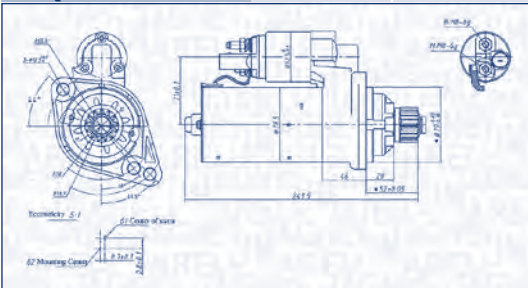

MQS1505   2 kW   12 V

AUDI

A1 (8X1, 8XK)	1.4 TDI	CUSB	66	11/14 → 10/18	
	1.6 TDI	CXMA	85	11/14 → 10/18	
A3 (8P1)	1.6 TDI	CAYC	77	05/09 → 08/12	
		CAYB	66	05/09 → 08/12	
A3 (8V1, 8VK)	1.6 TDI	CRKB, CXXB, DBKA	81	09/13 → 12/17	
		CLHA	77	10/12 → 05/15	
A3 Cabriolet (8V7, 8VE)	1.6 TDI	CRKB, CXXB	81	02/14 → 10/20	
A3 Limousine (8VS, 8VM)	1.6 TDI	CRKB, CXXB, DBKA	81	05/14 → 10/20	
		CLHA	77	09/13 →	
A3 Sportback (8PA)	1.6 TDI	CAYC	77	05/09 → 03/13	
		CAYB	66	05/09 → 03/13	
A3 Sportback (8VA, 8VF)	1.6 TDI	CRKB, CXXB, DBKA	81	09/13 → 10/20	
		CLHA	77	10/12 → 12/16	

SEAT

ALTEA (5P1)	1.6 TDI	CAYC	77	10/09 →	
		CAYB	66	11/10 →	
ALTEA XL (5P5, 5P8)	1.6 TDI	CAYC	77	10/09 →	
		CAYB	66	11/10 →