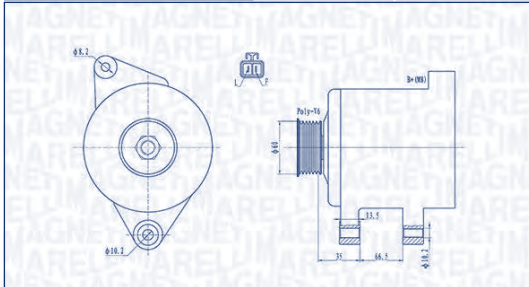

kW

MQA2017

12 V

140 A

OPEL

ASTRA H (A04)	1.7 CDTi (L48)	A17DTJ, Z17DTJ	81	02/07 → 05/14	→ 09/10	6M	🌡️
		A17DTR	92	02/07 → 05/14	→ 09/09	6M	🌡️
ASTRA H Familiare (A04)	1.7 CDTi (L35)	A17DTJ, Z17DTJ	81	02/07 → 05/14	→ 01/10	6M	🌡️
ZAFIRA / ZAFIRA FAMILY B (A05)	1.7 CDTi (M75)	A17DTJ, A17DTR, Z17DTJ	81	01/08 → 04/15	→ 11/14	6M	❄️

VAUXHALL

ASTRA Mk V (H) Familiare (A04)	1.7 CDTi (L35)	A17DTJ, Z17DTJ	81	08/04 → 10/12	01/07 → 12/10	6M	🌡️
ASTRAVAN Mk V (H) Furgone/familiare (A04)	1.7 CDTi	A17DTJ	81	06/11 → 12/13	→ 12/11	6M	❄️