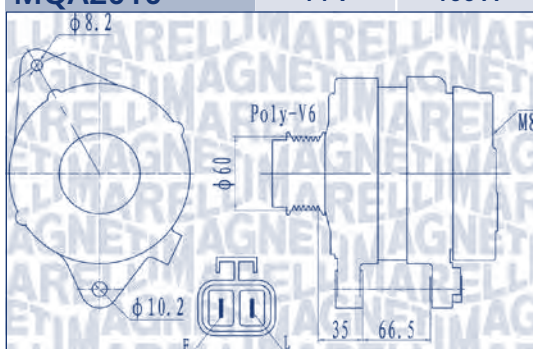

kW

MQA2009

14 V

155 A

BMW

5 (E60)	525 i	N52 B25 A, N52 B25, N52 B25 B, N52 B25 BF	160	03/05 → 12/09	
		N53 B30 A, N53 B30	160	01/07 → 03/10	
	525 xi	N52 B25 A	160	04/05 → 02/07	
	530 i	N52 B30 A, N52 B30 BF, N52 B30, N52 B30 B, N52 B30 B	190	03/05 → 03/07	
	530 xi	N52 B30 A	190	09/04 → 02/07	
5 Touring (E61)	525 i	N52 B25 A, N52 B25, N52 B25 B, N52 B25 BF	160	03/05 → 05/10	
		N53 B30 A, N53 B30	160	01/07 → 12/10	
	525 xi	N52 B25 A	160	07/05 → 12/10	
	530 i	N52 B30 A, N52 B30 BF, N52 B30, N52 B30 B	190	09/04 → 02/07	
		N52 B30 A	200	09/06 → 03/10	
530 xi	N52 B30 A, N52 B30 A, N53 B30 A, N53 B30	200	01/07 → 12/10		
	530 xi	N52 B30 A	190	04/05 → 02/07	
6 (E63)	630 i	N52 B30 A, N52 B30 BF, N52 B30	190	09/04 → 08/07	
6 Cabriolet (E64)	630 i	N52 B30 A, N52 B30 BF, N52 B30, N52 B30 B	190	09/04 → 08/07	
Z4 Roadster (E85)	2.5 i	N52 B25 A	130	09/05 → 02/09	
	2.5 si	N52 B25 A	160	01/06 → 08/08	
	3.0 si	N52 B30 A, N52 B30 BF, N52 B30	195	01/06 → 08/08	

MQA2010

14 V

100 A

OPEL

ASTRA H (A04)	1.7 CDTi (L48)	A17DTJ, Z17DTJ	81	02/07 → 05/14 → 09/10	
		A17DTR	92	02/07 → 05/14 → 09/09	
ASTRA H Familiare (A04)	1.7 CDTi (L35)	A17DTJ, Z17DTJ	81	02/07 → 05/14 → 01/10	
		A17DTR, Z17DTR	92	02/07 → 05/14 → 01/10	
ASTRA H Furgone/ familiare (L70)	1.7 CDTi (L70)	A17DTJ, Z17DTJ	81	02/07 → 10/14 → 01/10	
		A17DTR, Z17DTR	92	02/07 → 10/10 → 01/10	
ASTRA H GTC (A04)	1.7 CDTi (L08)	A17DTJ, Z17DTJ	81	02/07 → 10/10	
		A17DTR, Z17DTR	92	02/07 → 10/10	
ASTRA H Tre volumi (A04)	1.7 CDTi (L69)	Z17DTJ	81	02/07 → 05/14 → 09/10