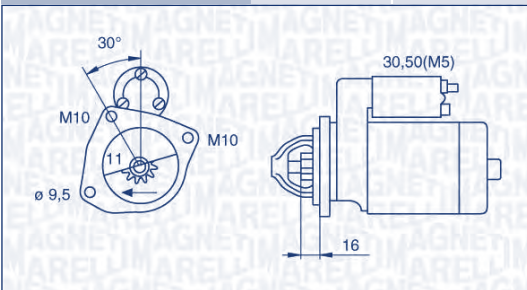

kW

MSN8029

1,2 kW

12 V

FORD

C-MAX (DM2)	1.6 TDCi	HHDA, HHDB, GPDA	66	02/07 → 09/10	OE: 3M5T11000CB
		G8DA, G8DB, G8DD	80	02/07 → 09/10	OE: 3M5T11000CB
FOCUS C-MAX	1.6 TDCi	HHDA, HHDB	66	02/05 → 03/07	OE: 3M5T11000CB
		G8DA, G8DB	80	10/03 → 03/07	OE: 3M5T11000CB
FOCUS II	1.6 TDCi	GPDA, GPDC, HHDA, HHDB	66	01/05 → 09/12	OE: 3M5T11000CB
		G8DA, G8DB	80	07/04 → 09/12	OE: 3M5T11000CB
		HHDA, HHDB	66	04/05 → 09/12	OE: 3M5T11000CB
		G8DA, G8DB	80	04/05 → 09/12	OE: 3M5T11000CB
FOCUS II Turnier	1.6 TDCi	HHDA, HHDB, GPDA, GPDC, GPDB	66	07/04 → 09/12	OE: 3M5T11000CB
		G8DA, G8DB	80	07/04 → 09/12	OE: 3M5T11000CB

MAZDA

3 (BK)	1.6 DI Turbo	Y601, Y642, Y603, Y605	80	06/04 → 06/09	OE: 3M5T11000CB
	1.6 DI Turbo (BK12Y)	Y601	80	06/04 → 06/09	OE: 3M5T11000CB

VOLVO

C30 (533)	1.6 D	D 4164 T	80	10/06 → 12/12	OE: 8603690
S40 II (544)	1.6 D	D 4164 T	81	01/05 → 12/12	OE: 8603690
V50 (545)	1.6 D	D 4164 T	81	01/05 → 12/11	OE: 8603690