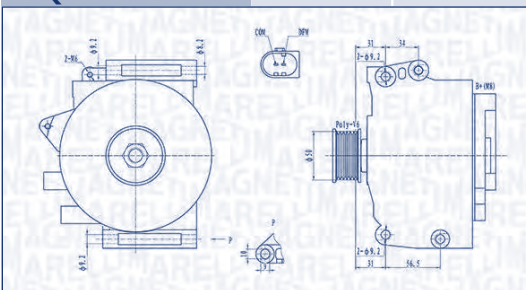

MQA1859

12 V

200 A

MERCEDES-BENZ

C CLASS (W203)	C 200 CDI (203.004)	646.962, 646.963	75	02/01 → 06/03	
	C 200 CDI (203.007)	646.962	90	04/03 → 02/07	→ 12/06
	C 220 CDI (203.008)	646.963	110	04/03 → 02/07	01/04 → 12/06
C CLASS Sportcoupé (CL203)	C 200 CDI (203.707)	646.962	90	03/03 → 05/08	→ 02/08
	C 220 CDI (203.708)	646.963	110	02/04 → 05/08	→ 02/08