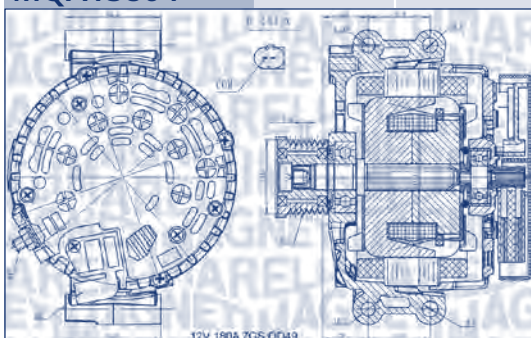

MQA15804

12 V

180 A

BMW

1 Cabriolet (E88)	135 i	N55 B30 A, N54 B30 A	225	03/08 → 10/13	
1 Coupé (E82)	135 i	N55 B30 A, N54 B30 A	225	10/07 → 10/13	
	M	N54 B30 A	250	03/11 → 06/12	
3 (E90)	335 i	N55 B30 A, N54 B30 A	240	03/06 → 12/11	
		N55 B30 A, N54 B30 A	225	09/06 → 12/11	
	335 i xDrive	N55 B30 A, N54 B30 A	240	05/08 → 10/11	
		N55 B30 A, N54 B30 A	225	09/08 → 10/11