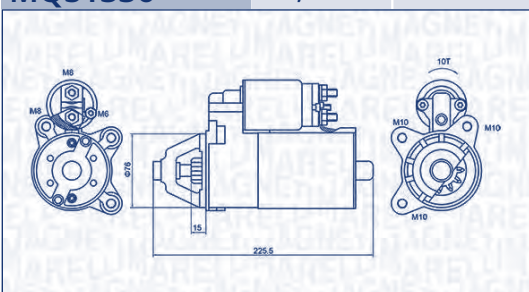

kW

MQS1334

1,1 kW

12 V

OPEL

CORSA D (S07)	1.3 CDTI (L08)	Z13DTJ	55	07/06 → 08/14	
		Z13DTH	66	07/06 → 06/10	
	1.3 CDTI (L08, L68)	Z13DTJ	55	07/06 → 08/14	
		Z13DTH	66	07/06 → 06/11	
MERIVA A MPV	1.3 CDTI (E75)	Z13DTJ	55	09/03 → 05/10	
		Y13DT, Z13DT	51	04/05 → 05/10	

MQS1336

1,4 kW

12 V

FORD

TOURNEO CONNECT	1.8 TDCi	RWPA, RWPD	81	08/06 → 12/13	
TRANSIT CONNECT	1.8 TDCi	P9PC, R3PA, D18TCI	66	06/02 → 12/13