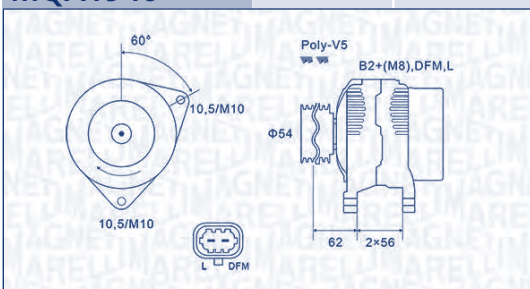

MQA1940

14 V

100 A

OPEL

CORSA D (S07)	1.2 (L08, L68)	A12XEL	51	12/09 → 08/14		5M	
	1.2 LPG (L08, L68)	A12XER	61	06/11 → 08/14		5M	
	1.4 LPG (L08, L68)	Z14XEP-GPL	66	08/06 → 12/11		5M	
CORSA D Furgone/ hatchback (S07)	1.2 (L08)	A12XER	63	06/10 → 08/14		5M