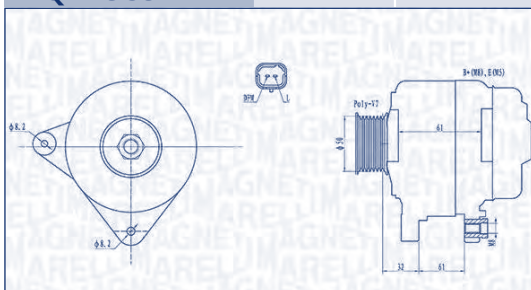

MQA1959

12 V

150 A

HYUNDAI

GRANDEUR (TG)	2.2 CRDi	D4-EB	110	06/06 → 12/11	→ 10/10	5A

OPEL

VIVARO A Furgone (X83)	2.0 CDTI (F7)	M9R.6.30, M9R.6.92	66	08/06 → 07/14	6M	❄️
		M9R.6.30, M9R.6.92	84	08/06 → 07/14	SM	❄️
VIVARO A Pianale piatto/ Telaio (X83)	2.0 CDTI	M9R.6.30, M9R.6.92	66	01/06 → 07/14	07/06 → 6M	❄️
		M9R.6.30, M9R.6.92	84	08/06 → 07/14	SM	❄️

RENAULT

ESPACE IV	2.0 dCi (JK01, JK02, JK1J, JK1K, JK1H)	M9R 740	110	01/06 →	6M	
	2.0 dCi (JK02, JK03)	M9R 740	96	01/06 →	6M	
	2.0 dCi (JK03, JK04, JK1C, JK1G, JK1J, JK1K)	M9R 760	127	01/06 →	6M	
LAGUNA II	2.0 dCi (BG14, BG1S)	M9R 760	127	01/06 → 08/07	6M	M ❄️
	2.0 dCi (BG1T)	M9R 740	110	08/05 → 08/06	6M	M ❄️
LAGUNA II Grandtour	2.0 dCi (KG1S)	M9R 760	127	01/06 → 12/07	6M	M ❄️
	2.0 dCi (KG1T)	M9R 740	110	08/05 → 08/06	6M	M ❄️
TRAFIC II Autobus (JL)	2.0 dCi 90	M9R 780	66	08/06 →	→ 10/14	6M M ❄️
	2.0 dCi 115	M9R 780	84	08/06 →	→ 10/14	SM M ❄️
TRAFIC II Furgone (FL)	2.0 dCi 90 (FLOH)	M9R 780	66	08/06 →	→ 10/14	6M M ❄️
	2.0 dCi 115 (FLO1, FLOU)	M9R 780	84	08/06 →	→ 10/14	SM M ❄️
TRAFIC II Pianale piatto/ Telaio (EL)	2.0 dCi 90 (ELOH)	M9R 780	66	08/06 →	→ 10/14	6M M ❄️
	2.0 dCi 115 (ELOH)	M9R 780	84	08/06 →	→ 10/14	SM M ❄️
VEL SATIS	2.0 dCi (BJ03)	M9R.7.60	110	08/05 →	01/06 → 12/09	6M
	2.0 dCi (BJ03, BJ0B)	M9R.7.60, M9R.7.63	127	01/06 →	→ 12/09	6M