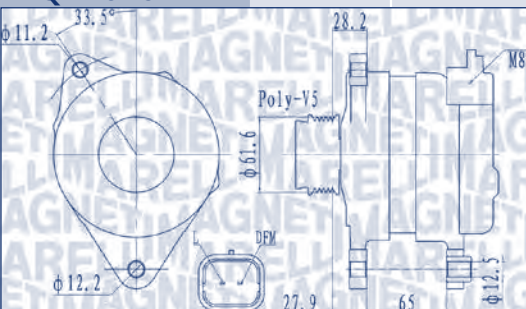

MQA2016

14 V

150 A

ALFA ROMEO

159 (939)	2.4 JTDM (939AXD12, 939AXD1B)	939 A3.000	147	09/05 → 11/11
159 Sportwagon (939)	2.4 JTDM (939BXD1B, 939BXD12)	939 A3.000	147	03/06 → 11/11

FIAT

CROMA (194)	2.4 D Multijet	939 A3.000	147	06/05 → 12/11