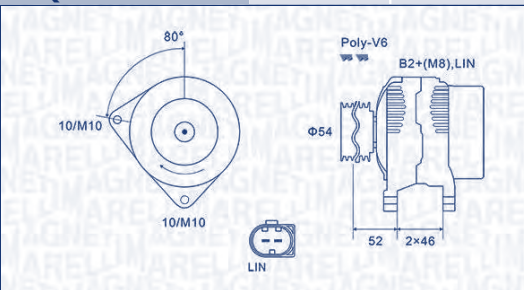

kW

MQA1969

14 V

120 A

LANCIA

YPSILON (312)	0.9 CNG (312.YXG1A)	312A2.000	63	05/11 →	5M
	0.9 TwinAir (312.PXG11, 312.PXG1A, 312.YXG11, 312.YXG1A)	312A2.000	63	05/11 → 12/18	SM

MQA1970

14 V

150 A

FORD

B-MAX (JK)	1.5 TDCi	UGJC, XUJA, XUJB, UGJG	55	10/12 →	OE: 1506300
		XVJA, XVJC	70	04/15 →	OE: 1506300
B-MAX Van (JK)	1.6 TDCi	T3JB	70	10/12 →	OE: 1506300
		UGJC, XUJA, XUJB, UGJG	55	10/12 →	OE: 1506300
B-MAX Van (JK)	1.5 TDCi	XVJA, XVJC	70	04/15 →	OE: 1506300
		T3JB	70	10/12 →	OE: 1506300
C-MAX II	1.5 TDCi	XWDA, XWDB, XWDC, XWDD, XWDE	88	03/15 → 06/19	OE: 1506300
		T3DA, T3DB	70	12/10 → 06/19	OE: 1506300
C-MAX II	1.6 TDCi	T1DA, T1DB	85	12/10 → 06/19	OE: 1506300
		XWDA, XWDB, XWDC, XWDD, XWDE	88	03/15 → 06/19	OE: 1506300
C-MAX II Van	1.6 TDCi	T3DA, T3DB	70	12/10 → 06/19	OE: 1506300
		T1DA, T1DB	85	12/10 → 06/19	OE: 1506300
ECOSPORT	1.5 EcoBlue TDCi	XVJD	70	05/15 →	OE: 1506300
		UGJE	66	10/13 →	OE: 1506300
FIESTA VI	1.4 TDCi	F6JD, KVJA	51	07/10 → 09/12	OE: 1506300
		F6JB, F6JD	50	08/08 → 09/12	OE: 1506300
	1.6 TDCi	HHJD, HHJC, HHJE	66	06/08 → 12/12	OE: 1506300
		HHJF, UBJA	55	06/08 → 12/12	OE: 1506300
FIESTA VI Van	1.4 TDCi	TZJA, TZJB, T3JA	70	02/10 → 12/15	OE: 1506300
		F6JD, KVJA	51	07/10 →	OE: 1506300
		HHJD, HHJC, HHJE	66	01/09 →	OE: 1506300
FOCUS III	1.5 TDCi	TZJA, TZJB, T3JA	70	02/10 →	OE: 1506300
		XWDA, XWDB, XWDC, XWDD, XWDE	88	09/14 → 12/17	OE: 1506300
	1.5 TDCi ECONetic	XXDA, XXDC, XXDD	70	09/14 → 12/17	OE: 1506300
FOCUS III Furgone/familiare	1.5 TDCi	XXDB, AEDA	77	09/14 → 12/17	OE: 1506300
		XWDA, XWDB, XWDC, XWDD	88	09/14 → 02/20	OE: 1506300