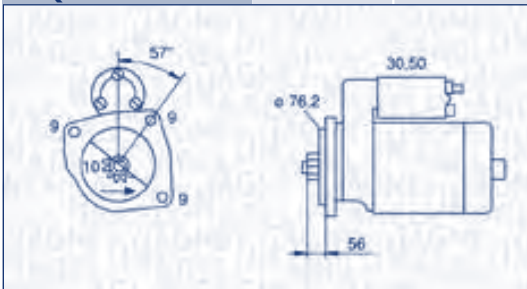

MQS801

2 kW

12 V

VOLKSWAGEN

TRANSPORTER T4 Autobus (70B, 70C, 7DB, 7DK, 70J, 70K, 7DC, 7)	2.4 D	AJA	55	08/97 → 04/03	OE: 02B911023D/J/L/N
	2.5	AET, APL, AVT	85	08/96 → 04/03	OE: 02B911023D/J/L/N
	2.5 Syncro	AET, APL, AVT	85	07/96 → 04/03	OE: 02B911023D/J/L/N
	2.5 TDI	AJT, AYY	65	05/98 → 04/03	OE: 02B911023D/J/L/N
		AHY, AXG	111	05/98 → 04/03	OE: 02B911023D/J/L/N
	2.5 TDI Syncro	ACV, AXL	75	01/96 → 04/03	OE: 02B911023D/J/L/N
2.8 VR6	AMV, AXK	150	04/00 → 04/03	OE: 02B911023D/J/L/N; CHASSIS: 70..2..060 001 →	
TRANSPORTER T4 Furgonato (70A, 70H, 7DA, 7DH)	2.4 D	AJA	55	08/97 → 04/03	OE: 02B911023D/J/L/N
	2.5	AET, APL, AVT	85	08/96 → 04/03	OE: 02B911023D/J/L/N
	2.5 Syncro	AET, APL, AVT	85	08/96 → 04/03	OE: 02B911023D/J/L/N