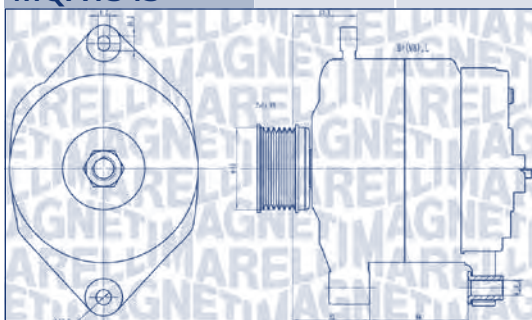

MQA1343
14 V
75 A

OPEL

MOVANO A Autobus (X70)	2.5 D (JD)	S8U.7.72	59	07/98 → 09/00	10/98 →	5M	⊗
	2.8 DTI (JD)	S9W.7.00	84	07/98 → 10/01	10/98 →	5M	⊗

**MAGNETI
MARELLI**

PARTS & SERVICES

kW

**MQA1343**

14 V