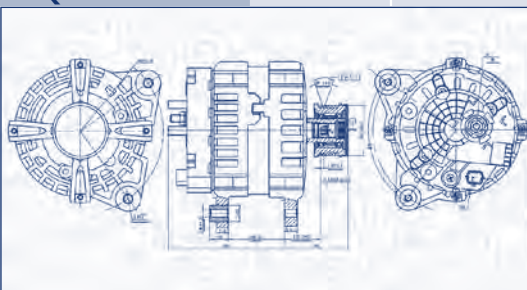

kW

MQA6381

12 V

150 A

NISSAN

PULSAR Hatchback (C13)	1.5 dCi	K9K	81	10/14 →	
QASHQAI II SUV	1.5 dCi	K9K 636, K9K 646	81	11/13 →