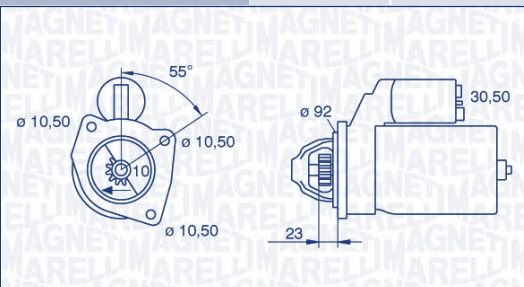

kW

MQS1268

4,0 kW

24 V

IVECO

EUROCARGO I-III

140 E 24 tector, 14 E 24 P tector, 140 E 24 FP tector	F4AE0681B	176	09/00 → 09/15	08/03 → 08/05
140 E 24 W tector, 140 E 24 WS tector	F4AE0681B	176	09/00 → 09/15	→ 08/05
150 E 18 K tector	F4AE0681E	134	09/00 → 09/15	→ 08/05
150 E 18 tector	F4AE0681E	134	09/00 → 09/15	→ 08/05
150 E 21 K tector	F4AE0681D	154	09/00 → 09/15	08/03 → 08/05
150 E 21 tector, 150 E 21 P tector, 150 E 21 FP tector	F4AE0681C, F4AE0681D	154	09/00 → 09/15	08/03 → 08/05
150 E 24 K tector	F4AE0681B	176	09/00 → 09/15	07/05 →
150 E 24 tector, 150 E 25 tector	F4AE0681B, F4AE3681D	176 ÷ 185	09/00 → 09/15	→ 08/05
150 E 28 K tector	F4AE0681A, F4AE3681E	202 ÷ 205	09/00 → 09/15	07/05 →
150 E 28 tector	F4AE0681A, F4AE3681E	202 ÷ 205	09/00 → 09/15	→ 08/05
160 E 21 tector, 160 E 21 P tector	F4AE0681C, F4AE0681D	154	09/00 → 09/15	08/03 → 08/05
160 E 24 tector, 160 E 24 P tector	F4AE0681B	176 ÷ 177	09/00 → 09/15	08/03 → 08/05
160 E 28 tector, 160 E 28 P tector	F4AE0681A, F4AE3681E	202 ÷ 205	09/00 → 09/15	08/03 → 08/05
180 E 21 K tector	F4AE0681D	154	09/00 → 09/15	07/05 →
180 E 21 tector	F4AE0681C, F4AE0681D	154	09/00 → 09/15	07/05 →
180 E 24 K tector	F4AE0681B	176	09/00 → 09/15	07/05 →
180 E 24, 180 E 25 tector	F4AE0681B, F4AE3681D	176 ÷ 185	09/00 → 09/15	07/05 →
180 E 28 K tector	F4AE0681A, F4AE3681E	202 ÷ 205	09/00 → 09/15	07/05 →
180 E 28 tector, 180 E 28 P tector	F4AE0681A, F4AE3681E	202 ÷ 205	09/00 → 09/15	07/05 →
320 E 28 T tector	F4AE0681A	202	09/00 → 09/15	→ 08/03

MSN202

2,4 kW

12 V

AVELING BARFORD

DC	Tutte		12/79 →	
	GC4, GD4		12/71 → 01/76	
	GN		12/64 → 01/79	
ROAD ROLLER	PM20		12/76 → 01/78	
	PR15		12/76 → 01/78	
	PTR		12/71 → 01/76