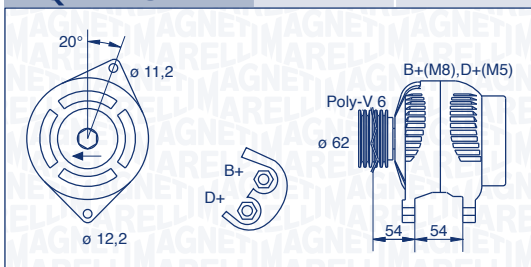

**MAGNETI
MARELLI**

PARTS & SERVICES

kw

MQA1221

12 V

85 A

FIAT

BRAVO I (182)	1.6 16V (182.AB)	182 A4.000	76	03/96 → 10/01			→ 09/01
	1.6 16V (182.AH)	SCANIA/DSC 9.08, SCANIA/DSC 9.02	66	10/95 → 10/01			
MAREA (185)	1.6 100 16V	182 A4.000	76	09/96 → 05/02			CHASSIS: → 124028
	1.6 100 16V Bipower	186 A4.000, 185 A3.000	76	04/99 → 05/02			
MAREA Weekend (185)	1.6 100 16V	182 A4.000	76	09/96 → 05/02			CHASSIS: → 124028
DEDRA (835)	1.6 16V (835EI)	182 A4.000	76	01/96 → 07/99			
DEDRA SW (835)	1.6 16V (835EI)	182 A4.000	76	01/96 → 07/99			
DELTA II (836)	1.6 i.e. (836AP)	182 A6.000	66	03/96 → 08/99			
	1.6 i.e. 16V (836AO)	182 A4.000	76	01/96 → 08/99			

MQA1223

12 V

100 A

ALFA ROMEO

145 (930)	1.8 i.e. 16V (930.A1A)	AR 32201	106	03/98 → 01/01		
	1.9 JTD (930.A4B)	AR 32302	77	02/99 → 01/01		
146 (930)	1.8 i.e. 16V T.S. (930.B1A)	AR 32201	106	03/98 → 01/01		
	1.9 JTD (930.B4B)	AR 32302	77	02/99 → 01/01	OE: 46554400	
	2.0 16V T.S. (930.B5)	AR 67204	110	10/95 → 01/01	OE: 46554400	
147 (937)	1.6 16V T.SPARK (937.AXA1A, 937.AXB1A, 937.BXB1A)	AR 32104	88	01/01 → 03/10	OE: 46554400	
	1.9 JTD (937.AXD1A, 937.BXD1A, 937.AXV1A, 937.BXB1A, ...)	937 A2.000, 939 A7.000	85	04/01 → 03/10	OE: 46554400	
	2.0 16V T.SPARK (937.AXA1, 937.AXC1, 937.BXC1)	AR 32310	110	01/01 → 03/10		
155 (167)	1.6 16V T.S. (167.A6A)	AR 67601	88	05/96 → 12/97		
	1.7 T.S. 16V (167.A4N)	AR 67106	103	05/96 → 12/97		
156 (932)	1.6 16V T.SPARK	932.A4, 932.A4100	88	09/97 → 09/05	OE: 46554400	
	1.6 16V T.SPARK (932A4)	AR 32102	82	09/97 → 09/05		
	1.8 16V T.SPARK (932.A3100)	AR 32205	103	09/97 → 09/05	OE: 46554400	
	1.9 JTD (932B2)	AR 32302	77	09/97 → 10/00		
	2.0 16V T.SPARK (932A21_)	AR 32310	110	10/00 → 03/02	OE: 46554400	
	2.4 JTD (932A1B_)	839 A6.000	103	10/00 → 09/05		
156 Sportwagon (932)	2.4 JTD (932B1)	AR 32501	100	09/97 → 09/03		
	1.6 16V T.SPARK (932A4)	AR 32102	82	01/00 → 09/05		
	1.6 16V T.SPARK.	932B4100	88	05/00 → 05/06	OE: 46554400	
	1.8 16V T.SPARK (932B31_)	AR 32205	103	02/97 → 05/06	OE: 46554400	
	1.9 JTD (932.B2B00)	AR 37101	81	10/00 → 05/01