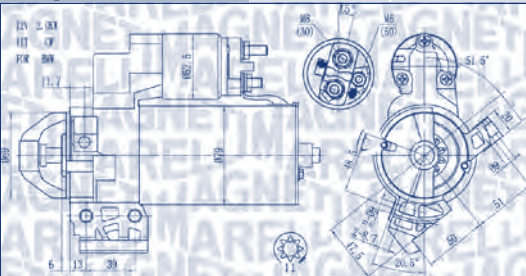

kW

MQS1465

1,1 kW

12 V

KIA

SOUL I (AM)	1.6 CVVT	G4FC	77	02/09 → 12/11
	1.6 GDI	G4FD	103	06/11 → 12/14
SPORTAGE III	1.6 GDI	G4FD	99	02/11 →
VENGA (YN)	1.4 LPG	G4FA	66	02/10 →

MQS1466

2 kW

12 V

BMW

1 (E87)	120 d	N47 D20 C, N47 D20 A, M47 D20 (204D4)	120	06/04 → 06/11	OE: 12417801203/02508
		N47 D20 C, N47 D20 A, M47 D20 (204D4)	130	03/07 → 06/11	OE: 12417801203/02508
1 Cabriolet (E88)	120 d	N47 D20 C, N47 D20 A	120	03/08 → 12/13	OE: 12417801203/02508
		N47 D20 C, N47 D20 A	130	03/08 → 12/13	OE: 12417801203/02508
		N47 D20 C	145	03/08 → 12/13	OE: 12417801203/02508
1 Coupé (E82)	120 d	N47 D20 C, N47 D20 A	145	09/07 → 10/13	OE: 12417801203/02508
		N47 D20 C, N47 D20 A	130	09/07 → 10/13	OE: 12417801203/02508
		N47 D20 C, N47 D20 A	120	09/07 → 10/13	OE: 12417801203/02508
3 (E90)	320 d	N47 D20 C, N47 D20 A	130	09/07 → 02/10	OE: 12417801203/02508
		N47 D20 C	135	03/10 → 10/11	OE: 12417801203/02508
	320 d xDrive	N47 D20 C, N47 D20 A	130	09/08 → 02/10	OE: 12417801203/02508
		N47 D20 C	135	03/10 → 10/11	OE: 12417801203/02508
		N47 D20 C	120	09/08 → 10/11	OE: 12417801203/02508
330 d	N57 D30 A	180	09/08 → 10/11	OE: 12417801203/02508	
	N57 D30 A	180	09/08 → 10/11	OE: 12417801203/02508	
330 d xDrive	330 d xDrive	N57 D30 A	180	09/08 → 10/11	OE: 12417801203/02508
		N57 D30 A	180	09/08 → 10/11	OE: 12417801203/02508
		N57 D30 A	180	09/08 → 10/11	OE: 12417801203/02508
3 Cabriolet (E93)	320 d	N47 D20 C, N47 D20 A	130	03/08 → 02/10	OE: 12417801203/02508
		N47 D20 C	135	03/10 → 10/13	OE: 12417801203/02508
		N57 D30 A	180	01/09 → 09/13	OE: 12417801203/02508
3 Coupé (E92)	320 d	N47 D20 C, N47 D20 A	130	09/06 → 02/10	OE: 12417801203/02508
		N47 D20 C	135	03/10 → 06/13	OE: 12417801203/02508
	320 d xDrive	N47 D20 C	135	03/10 → 06/13	OE: 12417801203/02508
		N47 D20 C	130	09/08 → 02/10	OE: 12417801203/02508
	330 d	N57 D30 A	180	01/09 → 06/13	OE: 12417801203/02508
	330 d xDrive	N57 D30 A	180	02/10 → 06/13	OE: 12417801203/02508
3 Touring (E91)	320 d	N47 D20 C, N47 D20 A	130	02/07 → 12/10	OE: 12417801203/02508
		N47 D20 C	135	03/10 → 05/12	OE: 12417801203/02508
	320 d xDrive	N47 D20 C	135	03/10 → 06/12	OE: 12417801203/02508
		N47 D20 C	130	09/08 → 02/10	OE: 12417801203/02508