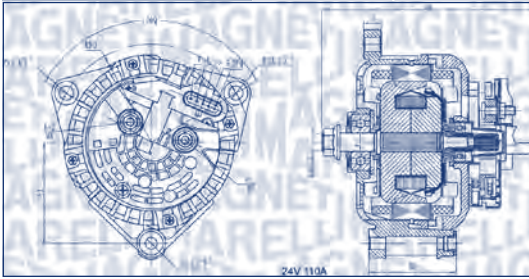

MQA1871

24 V

110 A

MAN

TGA

n/a

n/a

N/A

N/A