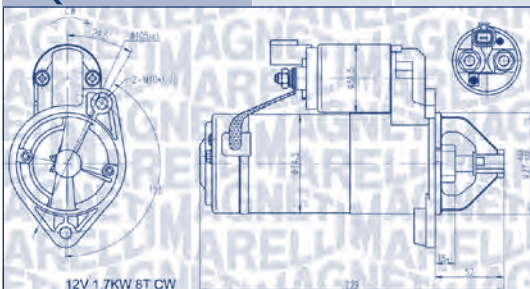

MQS1365

1,7 kW

12 V

HYUNDAI

ACCENT III	1.5 CRDi GLS	D4FA	81	11/05 → 11/10	OE: 36100-2A300
ELANTRA IV	1.6 CRDi	D4FB	85	11/05 → 12/11	OE: 36100-2A300
GETZ	1.5 CRDi	D4FA	65	08/05 → 06/09	OE: 36100-2A300
i20 I	1.6 CRDi	D4FB	94	01/09 → 12/12	OE: 36100-2A300
		D4FB	94	01/10 → 11/11	OE: 36100-2A300
i30 (FD)	1.6 CRDi	D4FB	85	10/07 → 11/11	OE: 36100-2A300
		D4FB	66	10/07 → 11/11	OE: 36100-2A300
		D4FB	66	12/11 → 12/16	OE: 36100-2A300
i30 (GD)	1.4 CRDi	D4FC	66	12/11 → 12/16	OE: 36100-2A300
	1.6 CRDi	D4FB	94	12/11 → 12/15	OE: 36100-2A300
i30 Coupé	1.4 CRDi	D4FC	66	05/13 →	OE: 36100-2A300
	1.6 CRDi	D4FB	94	05/13 →	OE: 36100-2A300
i30 Station wagon (FD)	1.6 CRDi	D4FB	85	02/08 → 06/12	OE: 36100-2A300