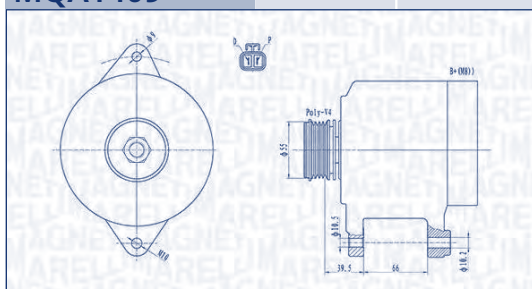

MQA1409

12 V

80 A

MAZDA

323 F VI Hatchback (BJ)	1.9 16V (BJ14)	FP-18	84	09/98 → 01/01	→ 09/00	5M
	2.0 (BJFW)	FS-7	96	01/01 → 05/04	→ 10/03	5M
323 S VI Tre volumi (BJ)	2.0 (BJFP)	FS-7	96	01/01 → 05/04	→ 10/03	5M
626 V (GF)	1.8 (GF8P)	FP	74	12/99 → 10/02	→ 05/02	5M
		FP-Y3	66	05/97 → 12/99	11/97 → 09/99	5M
	2.0 (GFER)	FS	85	05/97 → 10/02	11/97 → 05/02	5M
626 V Hatchback (GF)	1.8 (GF8P)	FP	74	12/99 → 10/02	→ 05/02	5M
		FP-Y3	66	05/97 → 12/99	06/97 → 09/99	5M
	2.0 (GFER)	FS	85	05/97 → 10/02	06/97 → 05/02	5M
626 V Station Wagon (GW)	1.8 (GW8W)	FP	74	01/00 → 10/02	→ 05/02	5M
	2.0 (GWEW)	FP-Y3	66	02/98 → 01/00	→ 09/99	5M
PREMACY (CP)	2.0 (CP10S)	FS	85	02/98 → 10/02	→ 05/02	5M
		FS-7E, FS-7G	96	11/01 → 03/05		5M