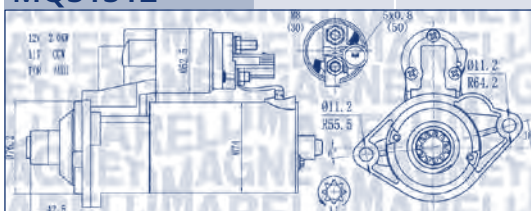

kW

MQS1508

1,7 kW

12 V

VOLKSWAGEN

SHARAN (7N1, 7N2)	2.0 TDI	CUWA, DFMA	135	05/15 → 07/18	
		CUVC, DFLA, DLTA	110	05/15 → 10/20	
		CFGC	130	01/13 → 06/22	
		CFGB	125	05/10 → 01/13	
		CFFB	103	05/10 → 11/15	
		CFFA	100	05/10 → 11/15	
	2.0 TDI 4motion	CUVC, DFLA, DLTA	110	05/15 → 07/19	
		CFFB	103	05/11 → 11/15	
TIGUAN (5N_)	2.0 TDI	CUVC	110	05/15 → 07/18	
		CFFD, CUVE	81	05/10 → 07/18	
	2.0 TDI 4motion	CUVC	110	05/15 → 07/18	
TIGUAN (AD1, AX1)	2.0 TDI 4motion	CFGC	130	11/12 → 07/18	
		DFGA, D TSA, D TSB	110	01/16 →	
		DFGA	110	01/16 → 07/20	
TOURAN (1T3)	2.0 TDI	CLCA	81	11/10 → 05/15	
TOURAN (5T1)	2.0 TDI	DFGA	110	05/15 →	
TRANSPORTER T6 / CARAVELLE T6 Autobus (SGB, SGJ, SHB, SHJ)	2.0 TDI	CFCA	132	04/15 → 12/19	
		CAAC	103	04/15 → 12/19	
TRANSPORTER T6 Furgonato (SGA, SGH, SHA, SHH)	2.0 TDI 4motion	CFCA	132	06/15 → 12/19	
		CAAC	103	06/15 → 12/19	
TRANSPORTER T6 Pianale piatto/Telaio (SFD, SFE, SFL, SFZ, SJ)	2.0 TDI 4motion	CFCA	132	04/15 → 11/19	
		CFCA	132	06/15 → 11/19	
T-ROC (A11, D11)	2.0 TDI 4motion	DFFA	110	09/17 →	

MQS1512

2 kW

12 V

AUDI

A3 (8P1)	2.0 TDI	BMN, CBBB, CFGB	125	03/06 → 08/12	
		AZV, CBAA, CFFA	100	05/03 → 08/12	OE: 02E911023L
		BKD, CBAB, CFFB, CLJA	103	05/03 → 08/12	OE: 02E911023L
	2.0 TDI 16V quattro	BKD, CBAB, CFFB	103	08/04 → 08/12	11/09 →; OE: 02E911023L
A3 Limousine (8VS, 8VM)	2.0 TDI	CRFA, DEJB	81	05/13 → 10/20	OE: 02E911023L
A3 Sportback (8PA)	2.0 TDI	AZV, CBAA, CFFA	100	09/04 → 03/13	
		HLE, LNZ, MLF	103	09/04 → 03/13