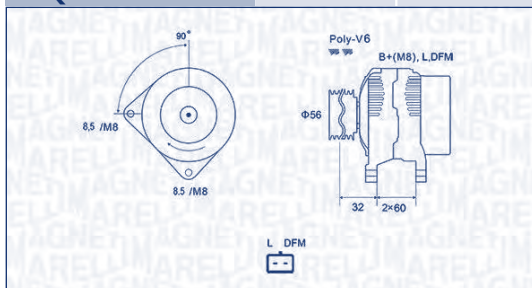

kW

MQA1662 12 V 125 A

RENAULT

LAGUNA II	1.8 16V (BG06, BG0J, BG0M)	F4P 770, F4P 773, F4P 774, F4P 771, F4P 775	85	03/01 → 12/07	5M
	1.8 16V (BG0B, BG0C, BG0J, BG0M, BG0V)	F4P 770, F4P 774, F4P 772	89	03/01 → 05/05	5M
	1.8 16V (BG0B, BG0M)	F4P 770, F4P 773	88	03/01 → 09/07	5M
	2.0 16V (BG00, BG0K, BG0P, BG0W)	F4R 712, F4R 713, F4R 714, F4R 715	99	08/02 → 12/07	5M M
LAGUNA II Grandtour	1.8 16V (KG0B, KG0M)	F4P 770, F4P 773	88	03/01 → 05/05	5M
	1.8 16V (KG0J)	F4P 770, F4P 773, F4P 774, F4P 771, F4P 775	85	03/01 → 05/05	5M
	2.0 16V (KG00, KG0K, KG0W, KG0P)	F4R 712, F4R 713, F4R 714, F4R 715	99	08/02 → 12/07	5M M