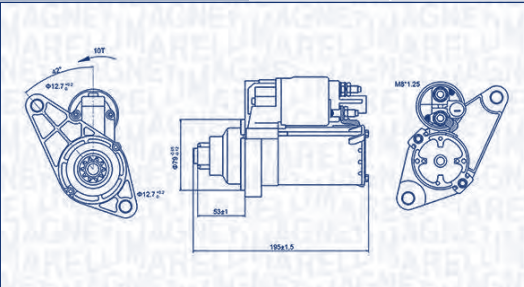

kW

MQS1330

1,1 kW

12 V

AUDI

A1 Sportback (8XA, 8XF)	1.2 TFSI	CBZA	63	01/12 → 04/15	no StSp	5M

SEAT

ALTEA (5P1)	1.4 16V	BXW, CGGB	63	05/06 →	no StSp	5M

IBIZA IV (6J5, 6P1)	1.2	BZG, CGPA, CJLB	51	03/08 → 05/15	no StSp	5M	
		CBZB	77	09/10 → 03/12	no StSp	5M	
	1.2 TSI	CBZA	63	08/12 → 05/15	no StSp	5M	
		1.4	BXW, CGGB	63	03/08 → 05/15	no StSp	5M

IBIZA IV SC (6J1, 6P5)	1.2 TSI	CBZA	63	08/12 → 05/15	no StSp	5M

IBIZA IV ST (6J8, 6P8)	1.6	BTS	77	07/08 → 05/15	no StSp	5M

IBIZA IV ST (6J8, 6P8)	1.2	CGPA, CJLB	51	05/10 → 05/15	no StSp	5M

IBIZA IV ST (6J8, 6P8)	1.2 TSI	CBZB	77	09/10 → 05/15	no StSp	5M

IBIZA IV ST (6J8, 6P8)	1.2 TSI	CBZA	63	09/12 → 05/15	no StSp	5M

IBIZA IV ST (6J8, 6P8)	1.4	CGGB	63	03/10 → 05/15	no StSp	5M

LEON (1P1)	1.4 16V	BXW, CGGB	63	06/06 → 12/12	no StSp	DCT

TOLEDO III (5P2)	1.4 16V	BXW	63	05/06 → 05/09	5M	

TOLEDO IV (KG3)	1.2	CGPC	55	07/12 → 06/15	no StSp	5M

TOLEDO IV (KG3)	1.2 TSI	CBZB	77	07/12 → 06/15	no StSp	6M

TOLEDO IV (KG3)	1.2 TSI	CBZA	63	07/12 → 06/15	no StSp	5M

TOLEDO IV (KG3)	1.6	CFNA	77	07/13 → 06/15	no StSp	5M

SKODA

FABIA I (6Y2)	1.4 16V	BKY	55	12/99 → 03/08	5M	

FABIA I Combi (6Y5)	1.4 16V	BKY	55	05/00 → 12/07	5M	

FABIA I (6Y3)	1.4 16V	BKY	55	10/99 → 12/07	5M	

FABIA II (542)	1.2	BZG, CGPA	51	01/07 → 12/14	no StSp	5M

FABIA II (542)	1.4	BBM, CHFA	44	12/06 → 12/14	no StSp	5M

FABIA II (542)	1.6	BXW, CGGB	63	01/07 → 12/14	no StSp	5M

FABIA II (542)	1.6	BTS, CFNA	77	04/07 → 12/14	no StSp	5M

FABIA II Combi (545)	1.2	BZG, CGPA	51	10/07 → 12/14	no StSp	5M

FABIA II Combi (545)	1.4	BBM, CHFA	44	10/07 → 11/14	no StSp	5M

FABIA II Combi (545)	1.4	BXW, CGGB	63	10/07 → 12/14	no StSp	5M

FABIA II Combi (545)	1.6	BTS, CFNA	77	10/07 → 12/14	no StSp	5M

OCTAVIA II (1Z3)	1.4	BUD	59	06/04 → 04/13	5M	

OCTAVIA II (1Z3)	1.4	BCA	55	05/04 → 05/06	5M	

OCTAVIA II Combi (1Z5)	1.4	BUD	59	05/06 → 06/13	5M	

OCTAVIA II Combi (1Z5)	1.4	BCA	55	05/04 → 05/06	5M