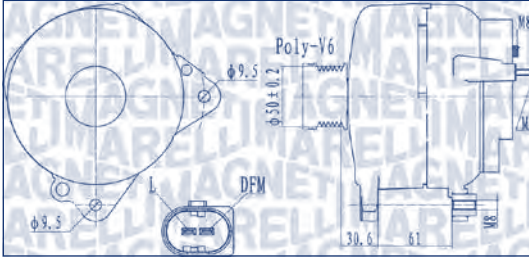

kW

MQA2118

14 V

140 A

AUDI

A3 (8P1)	1.2 TSI	CBZB	77	04/10 → 08/12	OE: 03F903023D
A3 Sportback (8PA)	1.2 TSI	CBZB	77	04/10 → 03/13	OE: 03F903023D

SEAT

ALTEA (5P1)	1.2 TSI	CBZB	77	04/10 → 07/15	OE: 03F903023D
ALTEA XL (5P5, 5P8)	1.2 TSI	CBZB	77	04/10 → 07/15	OE: 03F903023D
IBIZA IV (6J5, 6P1)	1.2 TSI	CBZB	77	09/10 → 03/12	OE: 03F903023D
		CBZA	63	08/12 → 05/15	OE: 03F903023D
IBIZA IV SC (6J1, 6P5)	1.2 TSI	CBZA	63	08/12 → 05/15	OE: 03F903023D
LEON (1P1)	1.2 TSI	CBZB	77	02/10 → 12/12	OE: 03F903023D
TOLEDO IV (KG3)	1.2 TSI	CBZA	63	07/12 → 06/15	OE: 03F903023D
		CBZB	77	07/12 → 06/15	OE: 03F903023D

SKODA

FABIA II (542)	1.2 TSI	CBZB	77	03/10 → 12/14	OE: 03F903023D
		CBZA	63	03/10 → 12/14	OE: 03F903023D
FABIA II Combi (545)	1.2 TSI	CBZB	77	03/10 → 12/14	OE: 03F903023D
		CBZA	63	03/10 → 12/14	OE: 03F903023D
OCTAVIA II (1Z3)	1.2 TSI	CBZB	77	02/10 → 06/13	OE: 03F903023D
RAPID (NH3, NK3, NK6)	1.2 TSI	CBZA	63	07/12 → 05/15	OE: 03F903023D
		CBZB	77	07/12 → 05/15	OE: 03F903023D
ROOMSTER (5J7)	1.2 TSI	CBZB	77	03/10 → 05/15	OE: 03F903023D
		CBZA	63	03/10 → 05/15	OE: 03F903023D
ROOMSTER Praktik (5J)	1.2 TSI	MERCEDES-BENZ/ OM 926.935, MERCEDES-BENZ/ OM 926.936, MERCEDES-BENZ/ OM 926.947	63	03/10 → 05/15	OE: 03F903023D
YETI (5L)	1.2 TSI	CBZB	77	09/09 → 05/15	OE: 03F903023D

VOLKSWAGEN

BEETLE (5C1, 5C2)	1.2 TSI	CBZB	77	07/11 → 07/19	OE: 03F903023D
BEETLE Cabriolet (5C7, 5C8)	1.2 TSI	CBZB, CYVD	77	12/11 → 07/19	OE: 03F903023D
GOLF PLUS V (5M1, 521)	1.2 TSI	CBZA	63	05/10 → 12/13	OE: 03F903023D
		CBZB	77	11/09 → 12/13	OE: 03F903023D
GOLF VI (5K1)	1.2 TSI	CBZA	63	05/10 → 11/12	OE: 03F903023D
		CBZB	77	11/08 → 11/12	OE: 03F903023D
GOLF VI Cabriolet (517)	1.2 TSI	CBZB	77	03/11 → 05/16	OE: 03F903023D
GOLF VI Variant (AJ5)	1.2 TSI	CBZB	77	07/09 → 07/13	OE: 03F903023D
		CBZA	63	07/10 → 07/13	OE: 03F903023D