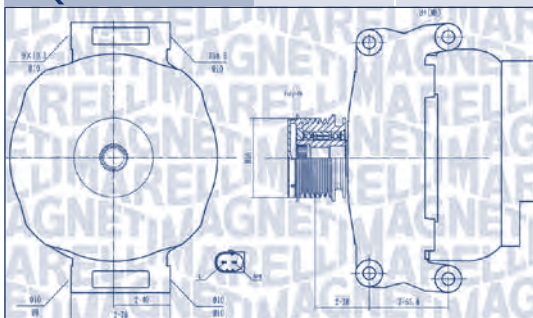

kW

MQA1769

14 V

150 A

AUDI

A4 B6 (8E2)	1.6	ALZ	75	11/00 → 12/04	OE: 06B903016AC
	1.8 T	AVJ	110	11/00 → 07/02	OE: 06B903016AC
		BEX	140	11/02 → 12/04	OE: 06B903016AC
	1.8 T quattro	AVJ	110	11/00 → 07/02	OE: 06B903016AC
		BFB	120	07/02 → 12/04	OE: 06B903016AC
		BEX	140	11/02 → 12/04	OE: 06B903016AC
	2.0	ALT	96	11/00 → 12/04	OE: 06B903016AC
2.0 FSI	AWA	110	07/02 → 12/04	OE: 06B903016AC	
A4 B6 Avant (8E5)	1.8 T	BFB	120	07/02 → 12/04	OE: 06B903016AC
A4 B7 (8EC)	1.6	ALZ	75	11/04 → 06/08	OE: 06B903016AC
	2.0	ALT	96	11/04 → 06/08	OE: 06B903016AC
	2.0 TFSI	BGB, BWE	147	11/04 → 06/08	OE: 06B903016AC
		BUL	162	06/05 → 06/08	OE: 06B903016AC
	2.0 TFSI quattro	BGB, BWE	147	11/04 → 06/08	OE: 06B903016AC
BUL	162	06/05 → 06/08	OE: 06B903016AC		
A4 B7 Avant (8ED)	1.8 T	BFB	120	11/04 → 06/08	OE: 06B903016AC
	1.8 T quattro	BFB	120	11/04 → 06/08	OE: 06B903016AC
A6 C5 (4B2)	2.0	ALT	96	08/01 → 01/05	OE: 06B903016AC