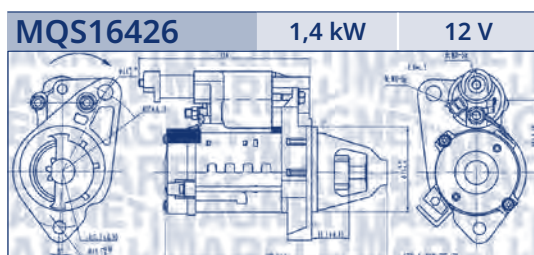

kw		
MQS15635			1,7 kW		12 V
AUDI					
A5 Sportback (8TA)	2.0 TDI	CGLD, CAHB, CNHC	120	09/09 → 01/17	OE: 03L911021CX/HX
		CGLC	130	10/11 → 01/17	OE: 03L911021CX/HX
	2.0 TDI quattro	CGLC	130	12/11 → 01/17	OE: 03L911021CX/HX
		CAHA	125	09/09 → 03/12	OE: 03L911021CX/HX
A6 C7 (4G2, 4GC)	2.0 TDI	CGLE, CSUE	100	01/12 → 09/18	OE: 03L911021CX/HX
		CGLD	120	03/11 → 09/18	OE: 03L911021CX/HX
		CGLC, CMGB	130	03/11 → 09/18	OE: 03L911021CX/HX
A6 C7 Avant (4G5, 4GD)	2.0 TDI	CGLE, CSUE, DDCA	100	01/12 → 09/18	CVT 6M
		CGLD	120	05/11 → 09/18	CVT 6M
		CGLC, CMGB	130	05/11 → 09/18	OE: 03L911021CX/HX
Q5 (8RB)	2.0 TDI	CJCD, CSUA	110	05/13 → 05/17	OE: 03L911021CX/HX
		CJCB, CSUB	100	11/10 → 05/17	OE: 03L911021CX/HX
		CJCA	105	11/10 → 05/13	OE: 03L911021CX/HX
	2.0 TDI quattro	CJCD, CSUA	110	05/13 → 05/17	OE: 03L911021CX/HX
		CGLC, CMGB	130	06/12 → 05/17	OE: 03L911021CX/HX

HONDA					
CIVIC IX	1.8 (FB2)	R18Z4, R18Z1	104	02/12 → 12/16	OE: 428000-8170
	1.8 i-VTEC (FK2)	R18Z4	104	02/12 → 12/16	OE: 428000-8170
CIVIC IX Tourer	1.8 i-VTEC (FK2)	R18Z4	104	01/14 → 12/16	OE: 428000-8170
CR-V IV	2.0 AWD (RE5, RM2)	K20Z2, R20A9, R20A6	114	10/12 →	OE: 428000-8170
	2.0 iVtec (RE5, RM1)	R20A5	114	10/12 →	OE: 428000-8170