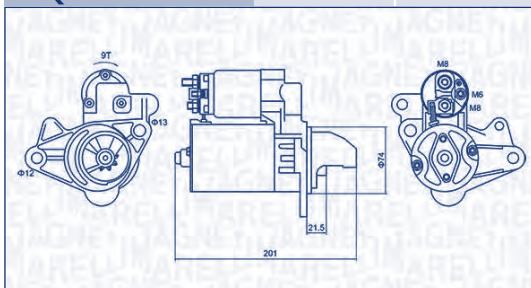

kw

MQS1254

1 kW

12 V

MINI

MINI (R50, R53)	Cooper	W10B16A	85	06/01 → 09/06	CVT
	Cooper S	W11B16A	125	07/04 → 09/06	6M
	One	W10B16A	66	06/01 → 09/06	CVT
	Works	W11B16A	155	11/03 → 09/06	6M
MINI Cabriolet (R52)	Cooper S	W11B16A	125	07/04 → 07/08 → 11/06	6M
	One	W10B16A	66	07/04 → 11/07	5M