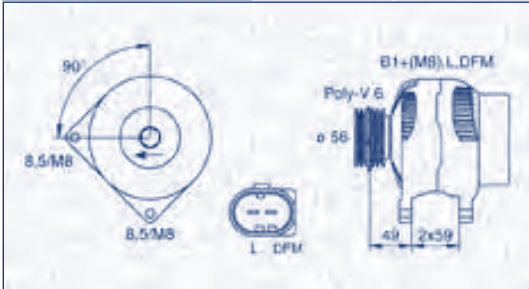

MQA1378

12 V

90 A

AUDI

A2 (8Z0)	1.4	AUA, BBY	55	02/00 → 08/05	OE: 028903028D 05/00 → 5M
A3 (8L1)	1.6	AEH, AKL, APF	74	09/96 → 05/03	OE: 028903028D 5M
		AVU, BFQ	75	08/00 → 05/03	OE: 028903028D 5M
	1.8	AGN, APG	92	09/96 → 05/03	OE: 028903028D 5M
	1.8 T	AGU, AQA, ARZ, AUM	110	12/96 → 05/03	OE: 028903028D 5M
		AJQ, APP, ARY, AUQ	132	12/98 → 05/03	OE: 028903028D 5M
	1.8 T quattro	AJQ, ARY	132	10/98 → 05/03	OE: 028903028D 11/98 → 5M
S3 quattro	1.8 T	AGU, AQA, ARX	110	12/96 → 05/03	OE: 028903028D 08/97 → 5M
		AMK, APY, AUL	154	03/99 → 04/02	OE: 028903028D 6M
TT (8N3)	1.8 T	BAM	165	10/01 → 05/03	OE: 028903028D 6M
		AJQ, APP, AUQ	132	10/98 → 06/06	OE: 028903028D 5M
		AUM	110	09/02 → 06/06	OE: 028903028D 5M
		BVP	120	09/05 → 06/06	OE: 028903028D 5M
	1.8 T quattro	BVR	140	09/05 → 06/06	OE: 028903028D 5M
		AJQ, ARY, AUQ	132	10/98 → 06/06	OE: 028903028D 5M
		APX, BAM	165	10/98 → 06/06	OE: 028903028D 6M
		BFV	180	03/05 → 06/06	OE: 028903028D 6M
BVR	140	09/05 → 06/06	OE: 028903028D 6M