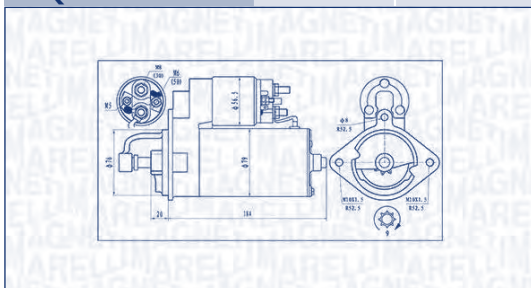

**MAGNETI
MARELLI**

PARTS & SERVICES

kW

MQS984

2 kW

12 V

BMW

3 (E46)	330 d	M57 D30 (306D2)	150	03/03 → 02/05	OE: 12412246570/12412246571/ 12412446570/12414371646
	330 xd	M57 D30 (306D2)	150	09/02 → 12/04	OE: 12412246570/12412246571/ 12412446570/12414371646
3 Touring (E46)	330 d	M57 D30 (306D2)	150	03/03 → 02/05	OE: 12412246570/12412246571/ 12412446570/12414371646
	330 xd	M57 D30 (306D2)	150	08/02 → 05/05	OE: 12412246570/12412246571/ 12412446570/12414371646
5 (E39)	525 d	M57 D25 (256D1)	120	02/00 → 06/03	OE: 12412246570/12412246571/ 12412446570/12414371646
5 (E60)	525 d	M57 D25 (256D2)	130	06/04 → 03/10	OE: 12412246570/12412246571/ 12412446570/12414371646
		M57 D25 (256D1), M57 D25 (256D2)	120	12/04 → 03/10	OE: 12412246570/12412246571/ 12412446570/12414371646
5 Touring (E39)	525 d	M57 D25 (256D1)	120	02/00 → 05/04	OE: 12412246570/12412246571/ 12412446570/12414371646
5 Touring (E61)	525 d	M57 D25 (256D2)	130	03/04 → 03/07	OE: 12412246570/12412246571/ 12412446570/12414371646
		M57 D25 (256D2)	120	03/04 → 03/07	OE: 12412246570/12412246571/ 12412446570/12414371646
7 (E38)	530 d	N57 306 D2, M57 D30 (306D2)	160	03/04 → 09/05	OE: 12412246570/12412246571/ 12412446570/12414371646
	725 tds 730 d	M51 D25 (256T1)	105	04/96 → 11/01	OE: 12412246570/12412246571/ 12412446570/12414371646
		M57 D30 (306D1)	135	08/98 → 04/00	OE: 12412246570/12412246571/ 12412446570/12414371646
7 (E65, E66, E67)	730 d	M57 D30 (306D1)	142	04/00 → 11/01	OE: 12412246570/12412246571/ 12412446570/12414371646
		M57 D30 (306D2)	160	06/02 → 02/05	OE: 12412246570/12412246571/ 12412446570/12414371646
X5 (E53)	3.0 d	M57 D30 (306D1)	135	04/01 → 09/03	OE: 12412246570/12412246571/ 12412446570/12414371646
	3.0 d	M57 D30 (306D2)	160	10/03 → 09/06	OE: 12412246570/12412246571/ 12412446570/12414371646

OPEL

OMEGA B (V94)	2.5 DTI (F69, M69, P69)	Y 25 DT, Y 25 TD	110	09/01 → 07/03	
OMEGA B Station wagon (V94)	2.5 DTI (F35, M35, P35)	Y 25 DT, Y 25 TD	110	09/01 → 07/03