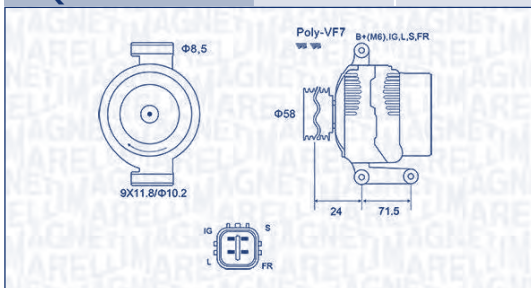

kw

MQA2036

12 V

100 A

TOYOTA

AURIS (E15)	2.0 D-4D (ADE150_, ADE150R)	1AD-FTV	93	10/06 → 09/12	
	2.2 D (ADE157_, ADE151_, ADE151R, ADE157R)	2AD-FHV	130	11/06 → 09/12	
COROLLA Tre volumi (E15)	2.0 D-4D (ADE150)	1AD-FTV	93	11/06 → 07/14	