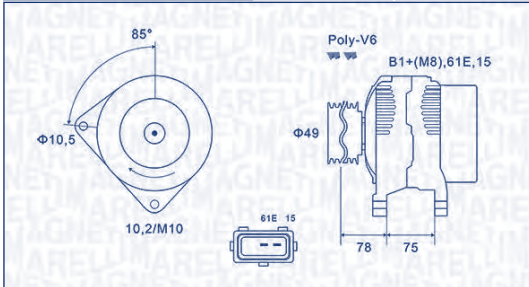

kw

MQA1591

14 V

120 A

BMW

3 (E46)	320 i	M52 B20 (206S4)	110	03/98 → 09/00	5M	M
	328 i	M52 B28 (286S2)	142	02/98 → 06/00	03/98 → 5M	M
3 Cabriolet (E46)	330 Ci	M54 B30 (306 S3)	170	06/00 → 08/06	5M	M
3 Coupé (E46)	328 Ci	M52 B28 (286S2)	142	12/98 → 05/00	03/99 → 5M	M
	330 Ci	M54 B30 (306 S3)	170	06/00 → 05/06	5M	M
3 Touring (E46)	320 i	M52 B20 (206S4)	110	10/99 → 09/00	5M	M
	328 i	M52 B28 (286S2)	142	06/99 → 05/00	07/99 → 5M	M
5 (E39)	520 i	M52 B20 (206S3), M52 B20 (206S4)	110	01/96 → 06/03	04/99 → 04/03	5M
		M52 B20 (206S3), M52 B20 (206S4)	100	01/96 → 06/03	04/99 → 04/03	5M
	535 i	M62 B35 (358S1), M62 B35 (358S2)	173	06/96 → 08/98		
5 Touring (E39)	520 i	M52 B20 (206S3), M52 B20 (206S4)	110	03/97 → 08/01	07/99 → 5M	
	528 i	M52 B28 (286S1), M52 B28 (286S2)	142	11/96 → 08/00