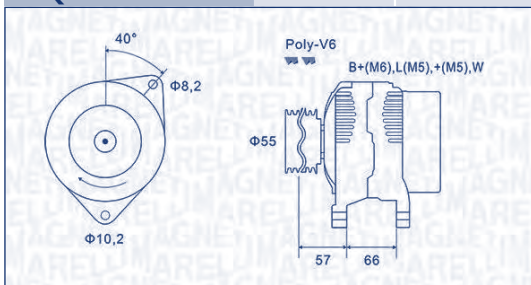

**MAGNETI
MARELLI**

PARTS & SERVICES

kw

MQA1039

14 V

80 A

CITROËN

JUMPER I Furgone (230L)	2.8 D	8140-63	64	01/99 → 02/02	5M
FIAT					
DUCATO Autobus (230)	2.5 D Combinato	8140-67	62	08/94 → 04/02 → 12/01	5M
	2.5 TD 4x4	8140-47R	80	11/94 → 04/98	5M
	2.5 TDI Panorama/ Combinato	8140-47	85	03/94 → 04/02 → 12/01	5M
		8140-47R	80	07/94 → 04/02 → 12/01	5M
	2.8 D	8140-63	64	02/98 → 04/02 → 06/98 → 05/01	5M
	2.8 TDI	8140-43	90	10/97 → 04/02 → 01/98 → 05/01	5M M
2.8 TDI 4x4	8140-43	90	07/99 → 04/02 → 05/01	5M M	
DUCATO Furgone (230)	2.5 D	8140-67	62	03/94 → 04/02 → 12/01	5M
	2.5 TD	8140-47R	80	06/94 → 08/98	5M
	2.5 TD 4x4	8140-47R	80	11/94 → 04/98	5M
	2.5 TDI	8140-47	85	03/94 → 04/02 → 12/01	5M
		8140-47R	80	03/94 → 04/02 → 12/01	5M
	2.8 D	8140-63	64	05/98 → 04/02 → 06/98 → 05/01	5M
	2.8 D 4x4	8140-63	64	08/98 → 04/02 → 05/01	5M
	2.8 TDI	8140-43	90	10/97 → 04/02 → 01/98 → 05/01	5M M
2.8 TDI 4x4	8140-43	90	06/99 → 04/02 → 05/01	5M M	
DUCATO Pianale piatto/ Telaio (230)	2.5 D	8140-67	62	03/94 → 04/02 → 12/01	5M
	2.5 TD	8140-47R	80	06/94 → 08/98	5M
	2.5 TD 4x4	8140-47R	80	11/94 → 04/98	5M
	2.5 TDI	8140-47R	80	03/94 → 04/02 → 12/01	5M
	2.8 D	8140-63	64	02/98 → 04/02 → 06/98 → 05/01	5M
	2.8 iDTD 4x4	8140-43	90	05/98 → 09/01 → 05/01	5M M
	2.8 TD 4x4	8140-63	64	05/98 → 11/01 → 06/98 → 05/01	5M
	2.8 TDI	8140-43	90	12/98 → 04/02 → 05/01	5M M