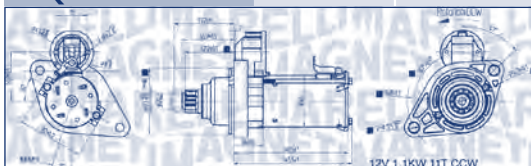

**MAGNETI
MARELLI**

PARTS & SERVICES

kW

MQS1533

1,1 kW

12 V

AUDI

A1 (8X1, 8XK)	1.4 TFSI	CZCA, CZDB, CZDD	92	11/14 → 10/18	
		CNVA, CAXA	90	05/10 → 04/15	
		CAVG, CTHG, CTJA	136	01/11 → 04/15	
A1 Sportback (8XA, 8XF)	1.4 TFSI	CZCA, CZDB, CZDD	92	11/14 → 10/18	
		CNVA, CAXA	90	11/11 → 04/15	→ 11/14; no StSp
		CAVG, CTHG, CTJA	136	11/11 → 04/15	
A3 (8V1, 8VK)	1.0 TFSI	CHZD	85	07/16 → 12/17	
	1.2 TFSI	CYVB	81	05/14 → 08/16	
		CJZA	77	02/13 → 05/15	
	1.4 TFSI	CXSB, CZCA	92	05/14 → 08/16	OE: 0AM911023K/0AM911023T
		CMBA, CXSA	90	04/12 → 05/14	OE: 0AM911023K/0AM911023T
	1.8 TFSI	CJSA	132	04/12 → 08/16	OE: 0AM911023K/0AM911023T
1.8 TFSI quattro	CJSB	132	08/12 → 08/16	OE: 0AM911023K/0AM911023T	
A3 Cabriolet (8V7, 8VE)	1.4 TFSI	CZCC	85	02/16 → 10/20	no StSp
	1.8 TFSI	CJSA, CJSB	132	10/13 → 07/16	
	1.8 TFSI quattro	CJSB	132	03/14 →	
A3 Limousine (8VS, 8VM)	1.0 TFSI	CHZD	85	07/16 → 10/20	
A3 Sportback (8VA, 8VF)	1.0 TFSI	CHZD, DKRF	85	07/16 → 10/20	
	1.2 TFSI	CYVB	81	05/14 → 08/16	
		CJZA	77	05/13 → 05/15	
	1.4 TFSI	CXSB, CZCA	92	05/14 → 08/16	
		CMBA, CXSA	90	09/12 → 10/20	
	1.8 TFSI	CJSA, CJSB	132	09/12 → 08/16	DCT
	1.8 TFSI quattro	CJSB	132	05/13 → 08/16	DCT

SEAT

ALTEA (5P1)	1.4 TSI	CAXC	92	11/07 →	no StSp
	1.8 TFSI	BYT, BZB, CDAA	118	01/07 →	ENGINE: CDAA; CHASSIS: 5P..B..000001 →
ALTEA XL (5P5, 5P8)	1.2 TSI	CBZB	77	04/10 →	no StSp
IBIZA IV (6J5, 6P1)	1.2 TSI	CJZD	81	09/15 → 06/17	no StSp
		CBZB	77	09/10 → 03/12	DCT
		CBZA	63	08/12 → 05/15	DCT
	1.4	BXW, CGGB	63	03/08 → 05/15	ENGINE: CGGB
	1.4 TSI	CAVF, CNUB, CTJB, CTHF	110	06/09 → 05/15	
	1.6	BTS	77	05/08 → 03/12	
	1.6 LPG	CNKA	60	05/11 → 05/15	DCT
IBIZA IV SC (6J1, 6P5)	1.2 TSI	CJZD	81	09/15 → 12/16	no StSp
		CBZA	63	08/12 → 05/15	DCT
	1.6	BTS	77	07/08 → 05/15	DCT