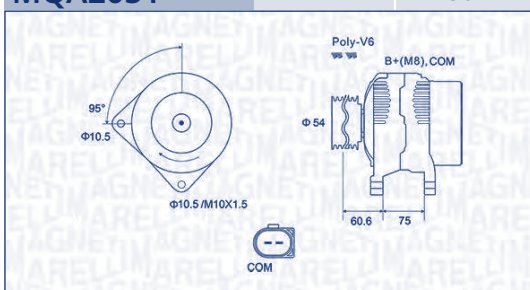

**MAGNETI
MARELLI**

PARTS & SERVICES

kW

MQA2050

14 V

120 A

LANCIA

DELTA III (844)	2.0 D Multijet (844.AXD1A, 844.AXM1A)	198A5.000	121	09/08 → 08/14	→ 04/11	6M
	2.0 D Multijet (844.AXG1A, 844.AXN1A)	844A2.000	120	09/08 → 08/14	10/08 → 12/09	6M

OPEL

COMBO Cassone/ Limousine spaziosa (X12)	1.6 CDTI (B05)	A16FDL	66	02/12 →		SM
		A16FD, A16FDH	77	02/12 →		6M M
		A16FDH	88	04/15 →		6M M
	2.0 CDTI (B05)	A20FD	99	02/12 →		6M
COMBO Tour (X12)	1.6 CDTI (C26, D26, E26, C05)	A16FD	70	03/15 →	04/15 →	6M M

MQA2051

12 V

150 A

BMW

5 (E60)	520 d	M47 D20 (204D4)	110	09/05 → 02/07	
		N47 D20 C, N47 D20 C, N47 D20 A, N47 D20 A, M47 D20 (204D4)	120	09/05 → 12/09	
	525 d	M57 D25 (256D2)	130	06/04 → 03/10	
	530 d	M57 D30 (306D3)	170	09/05 → 03/07	
5 Touring (E61)	520 d	N47 D20 C, N47 D20 C, N47 D20 A, N47 D20 A, M47 D20 (204D4)	120	04/05 → 05/10	
		N47 D20 C, N47 D20 A, M47 D20 (204D4)	110	09/05 → 02/07	
	525 d	M57 D25 (256D2)	130	03/04 → 03/07	
		M57 D25 (256D2)	120	03/04 → 03/07	
		M57 D30 (306D3)	170	02/05 → 02/07	
530 d	M57 D30 (306D2), M57 D30 (306D3)	155	03/04 → 05/10		
7 (E65, E66, E67)	730 d	M57 D30 (306D2), M57 D30 (306D3)	155	09/03 → 08/08	
		M57 D30 (306D2)	160	06/02 → 02/05	
X3 (E83)	3.0 d	M57 D30 (306D3)	160	09/05 → 08/08