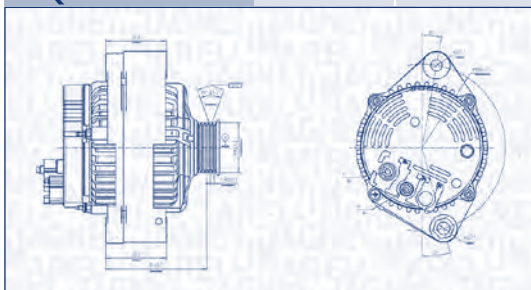

kW

MQA1318

12 V

65 A

MG

MG ZR	105	14K4F4	76	06/01 → 04/05	10/01 → 5M
	120	18K4F	86	06/01 → 04/05	10/01 → CVT A
	160	18K4K	118	06/01 → 04/05	10/01 → 5M

ROVER

25 I Hatchback (RF)	1.1 16V	11K4F4	55	01/04 → 05/05	5M
	1.4 16V	14K4F4	62	10/99 → 05/05	5M
		14K4F4	76	10/99 → 05/05	5M
	1.6 16V	16K4F4	80	10/99 → 05/05	CVT A
	1.8 16V	18K4	85	10/99 → 05/05	CVT A
18K16		107	02/00 → 05/05	CVT A	
45 I Hatchback (RT)	1.4	14K4F4	76	02/00 → 05/05	5M
	1.6	16K4F4	80	02/00 → 05/05	5M
45 I Tre volumi (RT)	1.4	14K4F4	76	02/00 → 05/05	5M
	1.6	16K4F4	80	02/00 → 05/05	5M
100 Cabriolet (XP)	111	11K2D	44	04/94 → 10/97	5M
	114	14K2D	55	04/94 → 10/97	5M
		14K4F4	75	03/97 → 10/98	5M
200 Coupé (XW)	216	16K4F4	82	01/96 → 12/97	CVT A
200 II Cabriolet (XW)	216 1.6i 16V	16K4F4	82	01/96 → 11/99	CVT A
200 II Hatchback (RF)	211	11K2F	44	01/98 → 03/00	5M
	214 i	14K2F	55	11/95 → 03/00	5M
	214 Si	14K4F4	76	11/95 → 03/00	5M
	216 Si	16K4F4	82	11/95 → 06/99	CVT A
	218 K Vi	18K16	107	11/95 → 03/00	5M
400 II (RT)	414 Si	14K4F4	76	05/95 → 03/00	5M
	416 Si	16K4F4	82	05/95 → 03/00	5M
400 II Hatchback (RT)	414 Si	14K4F4	76	05/95 → 03/00	5M
	416 Si	16K4F4	82	05/95 → 03/00	5M
400 Tourer (XW)	1.8 i	18K4K	107	06/96 → 11/98	5M
COUPÉ	1.6 16 V	16K4F4	82	03/96 → 11/99	CVT A
	1.8 16 V	18K4K	107	03/96 → 11/99	5M