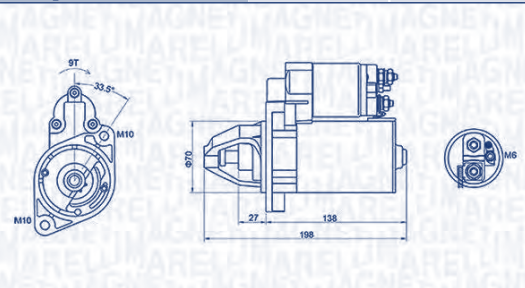

kW

MQS1282

1 kW

12 V

VOLKSWAGEN

BORA I (1J2)	1.6 FSI	BAD	81	01/02 → 05/05	OE: 02T911023GX	
BORA Variant (1J6)	1.6 FSI	BAD	81	01/02 → 05/05	OE: 02T911023GX	
FOX (5Z1, 5Z3, 5Z4)	1.2	BMD, CHFB	40	04/05 → 07/11	OE: 02T911023GX	
	1.4	BKR	55	04/05 → 12/09	OE: 02T911023GX	
GOLF IV (1J1)	1.6 FSI	BAD	81	01/02 → 06/05	OE: 02T911023GX	
GOLF IV Variant (1J5)	1.6 FSI	BAD	81	01/02 → 06/06	OE: 02T911023GX	
LUPO I (6X1, 6E1)	1.6 GTI	AVY	92	09/00 → 07/05	OE: 02T911023GX	
NEW BEETLE (9C1, 1C1)	1.4	BCA	55	11/01 → 09/10	OE: 02T911023GX	
NEW BEETLE Cabriolet (1Y7)	1.4	BCA	55	01/03 → 09/10	OE: 02T911023GX	
POLO (9N_, 9A_)	1.2		40	01/02 → 05/07	OE: 02T911023GX	
	1.2 12V		47	10/01 → 07/07	OE: 02T911023GX	
	1.4 16V	AUB, BBZ	74	10/01 → 05/08	OE: 02T911023GX	
				55	10/01 → 05/08	OE: 02T911023GX
1.4 FSI	AXU	63	02/02 → 07/06	OE: 02T911023GX		
POLO IV (9A4, 9A2, 9N2, 9A6)	1.4	BBZ	74	11/03 → 06/05	OE: 02T911023GX	
		BBY, BKY	55	11/02 → 04/12	OE: 02T911023GX	

MQS1283

1,1 kW

12 V

MERCEDES-BENZ

C CLASS (W203)	C 180 Kompressor (203.046)	M 271.946	105	05/02 → 02/07	OE: A0051513901
	C 200 Kompressor (203.042)	M 271.940	120	05/02 → 02/07	OE: A0051513901
	C 230 Kompressor (203.040)	M 271.948	141	02/04 → 02/07	OE: A0051513901
C CLASS (W204)	C 180 CGI (204.031)	M 274.910	115	01/08 → 01/14	OE: A0051513901
	C 180 CGI (204.049)	M 271.820	115	01/07 → 01/14	OE: A0051513901
	C 200 CGI (204.048)	M 271.860, M 271.820	135	01/07 → 01/14	OE: A0051513901
	C 250 CGI (204.047)	M 271.860	150	07/09 → 01/14	OE: A0051513901
C CLASS (W205)	C 180 (205.040, 205.140)	M 274.910	115	03/14 →	OE: A0051513901
	C 200 (205.042)	M 274.920	135	12/13 → 08/18	OE: A0051513901
C CLASS Cabriolet (A205)	C 180 (205.440)	M 270.910, M 274.910	115	06/16 →	OE: A0051513901
	C 200 (205.442)	M 274.920	135	06/16 → 05/18	OE: A0051513901
C CLASS Coupé (C204)	C 180 (204.331)	M 274.910	115	01/13 →	OE: A0051513901
	C 180 (204.349)	M 271.820	115	06/11 →	OE: A0051513901
	C 200 CGI (204.348)	M 271.860, M 271.820	135	06/11 →	OE: A0051513901
	C 250 (204.347)	M 271.860	150	06/11 →	OE: A0051513901
C CLASS Coupé (C205)	C 180 (205.340)	M 274.910	115	10/15 →	OE: A0051513901
	C 200 (205.342)	M 274.920	135	10/15 → 05/18	OE: A0051513901