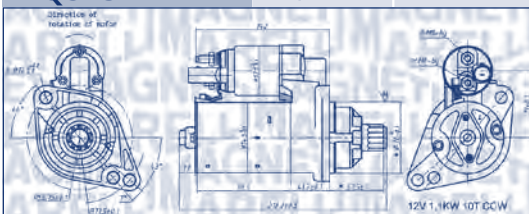

kW

MQS1311

0,9 kW

12 V

HYUNDAI

ACCENT III	1.4 GL	G4EE	71	11/05 → 11/10	5M
COUPÉ II	1.6 16V	G4GR, 1.6L-ALPHA DOHC	77	03/02 → 08/09	5M
		G4GR	79	03/02 → 08/09	5M
ELANTRA III	1.6	G4GR	77	05/03 → 07/06	5M
MATRIX	1.6	G4GD, 1.6L-ALPHA DOHC	76	06/01 → 08/10	5M ❄️
CERATO I (LD)	1.6	G4ED	77	04/04 → 12/09	5M

MQS1322

1,1 kW

12 V

AUDI

A3 (8P1)	1.2 TSI	CBZB	77	04/10 → 08/12	OE: 0AH911023AX
A3 Sportback (8PA)	1.2 TSI	CBZB	77	04/10 → 03/13	OE: 0AH911023AX

SEAT

ALTEA (5P1)	1.2 TSI	CBZB	77	04/10 →	OE: 0AH911023AX
ALTEA XL (5P5, 5P8)	1.2 TSI	CBZB	77	04/10 →	OE: 0AH911023AX
LEON (1P1)	1.2 TSI	CBZB	77	02/10 → 12/12	OE: 0AH911023AX

SKODA

OCTAVIA II (1Z3)	1.2 TSI	CBZB	77	02/10 → 06/13	OE: 0AH911023AX
YETI (5L)	1.2 TSI	CBZB	77	09/09 → 05/15	OE: 0AH911023AX

VOLKSWAGEN

BEETLE (5C1, 5C2)	1.2 TSI	CBZB	77	07/11 → 07/19	OE: 0AH911023AX
CADDY III MPV (2KB, 2KJ, 2CB, 2CJ)	1.4	BCA	55	03/04 → 05/06	OE: 0AH911023AX
	1.6 BiFuel	CHGA	75	05/11 → 05/15	OE: 0AH911023AX
	2.0 EcoFuel	BSX	80	04/06 → 05/15	OE: 0AH911023AX
GOLF PLUS V (5M1, 521)	1.2 TSI	CBZB	77	11/09 → 12/13	OE: 0AH911023AX
	1.2 TSI	CBZA	63	05/10 → 12/13	OE: 0AH911023AX
GOLF VI (5K1)	1.2 TSI	CBZB	77	11/08 → 11/12	OE: 0AH911023AX
	1.2 TSI	CBZA	63	05/10 → 11/12	OE: 0AH911023AX
GOLF VI Cabriolet (517)	1.2 TSI	CBZB	77	03/11 → 05/16	OE: 0AH911023AX
GOLF VI Variant (AJ5)	1.2 TSI	CBZB	77	07/09 → 07/13	OE: 0AH911023AX
PASSAT B6 (3C2)	1.6	BSE, BSF	75	05/05 → 07/10	OE: 0AH911023AX
TOURAN (1T1, 1T2)	1.6	BGU, BSE, BSF	75	07/03 → 05/10	OE: 0AH911023AX
	2.0 EcoFuel	BSX	80	02/06 → 05/09	OE: 0AH911023AX
TOURAN (1T3)	1.2 TSI	CBZB	77	05/10 → 05/15	OE: 0AH911023AX