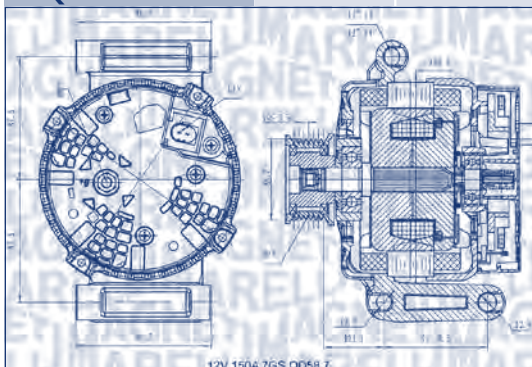

kW

MQA15461

12 V

150 A

FORD

TRANSIT CUSTOM V362 Furgone (FY, FZ)	2.2 TDCi	DRFA/B/C/D/E	74	09/12 → 12/15	OE: 1738112; → 09/15	
		CYFF	92	09/12 → 12/23	OE: 1738112; → 09/15	
		CVFF	114	09/12 → 12/15	OE: 1738112; → 09/15	
TRANSIT Furgone (FA_)	2.2 TDCi	DRFA/B/C/D/E	74	10/11 → 08/14	OE: 1738112	
		CYFF	92	10/11 → 08/14	OE: 1738112	
		PGFA, UHFA/UHFB/UHFC	103	10/07 → 08/14	OE: 1738112	
TRANSIT Pianale piatto/ Telaio (FM, FN, FF)	2.2 TDCi	DRFA/B/C/D/E	74	10/11 → 08/14	OE: 1738112	
		CYFF	92	10/11 → 08/14	OE: 1738112	
		PGFA, UHFA/UHFB/ UHFC	103	10/07 → 09/11	OE: 1738112	
TRANSIT TOURNEO Autobus	2.2 TDCi	PGFA	103	10/07 → 08/14	OE: 1738112	
TRANSIT V363 Furgone (FCD, FDD)	2.2 TDCi	CYF5, CYFG	92	08/13 → 12/18	OE: 1738112; 01/14 → 05/16	
		DDR5, DRF5	74	08/13 → 12/18	OE: 1738112; 01/14 → 05/16	
TRANSIT V363 Pianale piatto/Telaio (FED, FFD)	2.2 TDCi	DDR5, DRF5	74	08/13 → 12/18	OE: 1738112; 01/14 → 05/16	
		CYF5, CYR5	92	08/13 → 12/18	OE: 1738112; 01/14 → 05/16	

PEUGEOT

BOXER Autobus	2.2 HDi 110	4HG (P22DTE)	81	03/11 → 12/20	10/11 → StSp
	2.2 HDi 130	4HH (P22DTE)	96	03/11 →	10/11 → StSp
	2.2 HDi 150	4HJ (P22DTE)	110	03/11 →	03/14 → StSp
BOXER Furgone	2.2 HDi 110	4HG (P22DTE)	81	03/11 → 12/20	StSp
	2.2 HDi 130	4HH (P22DTE)	96	03/11 →	StSp
	2.2 HDi 150	4HJ (P22DTE)	110	03/11 →	StSp
BOXER Pianale piatto/ Telaio	2.2 HDi 110	4HG (P22DTE)	81	03/11 → 12/20	StSp
	2.2 HDi 130	4HH (P22DTE)	96	03/11 →	StSp
	2.2 HDi 150	4HJ (P22DTE)	110	03/11 →	StSp

MQA15576

12 V

150 A

FORD

RANGER (TKE)	2.2 TDCi	ENQW	92	04/11 →	
		FORD /T22DD0P	96	05/15 →	
		GBVAJQJ, FORD / T22DD0P, T22DD0P	118	05/15 →