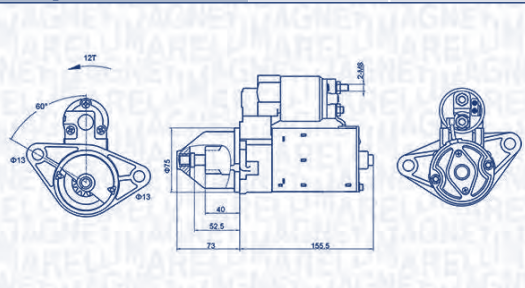

kW

MQS1252

1,7 kW

12 V

RENAULT

MEGANE I	1.9 DCi	F9Q 732, F9Q 732, F9Q 738, F9Q 738	77	03/99 → 08/03	
	1.9 dCi (BA05, BA1F)	F9Q 732, F9Q 733	75	02/01 → 08/03	
	1.9 dTi (BA08, BA0N)	F9Q 730, F9Q 734, F9Q 731, F9Q 736	72	03/97 → 02/01	06/97 →
	1.9 dTi (BA1U)	F9Q 744	59	02/01 → 08/03	
MEGANE I Classic	1.9 DCi	F9Q 732, F9Q 732, F9Q 733, F9Q 738, F9Q 738	77	03/99 → 09/00	
	1.9 dCi (LA05)	F9Q 732, F9Q 733, F9Q 733	77	03/99 → 07/03	
	1.9 dCi (LA05, LA1F)	F9Q 732, F9Q 733, F9Q 738	75	02/01 → 08/03	
	1.9 dTi (LA1U)	F9Q 744	59	02/01 → 08/03	
	1.9 dCi (DA05, DA1F)	F9Q 732, F9Q 733	75	02/01 → 08/03	
MEGANE I Grandtour	1.9 dCi	F9Q 732, F9Q 732	77	03/99 → 09/00	
	1.9 dCi (KA05, KA1F)	F9Q 732, F9Q 733, F9Q 738	75	02/01 → 08/03	
	1.9 dTi (KA1U)	F9Q 744	59	02/01 → 08/03	
SCÉNIC I MPV	1.9 dCi (JA05, JA1F)		75	09/99 → 08/03	
	1.9 dCi RX4		75	11/00 → 08/03	
			74	12/02 → 08/03	
	1.9 dTi (JA1U)		59	02/01 → 08/03	

MQS1253

1,1 kW

12 V

ROVER

25 I (RF)	1.8 16V	18 K4K	107	02/00 → 05/05	OE: NAD101340
		18 K4F	85	10/99 → 05/05	OE: NAD101340
400 Tourer (XW)	1.8 i	18 K4K	107	06/96 → 11/98	OE: NAD101340
45 I (RT)	1.8	18 K4F	86	02/00 → 05/05	OE: NAD101340
		18 K4F	86	02/00 → 05/05	OE: NAD101340