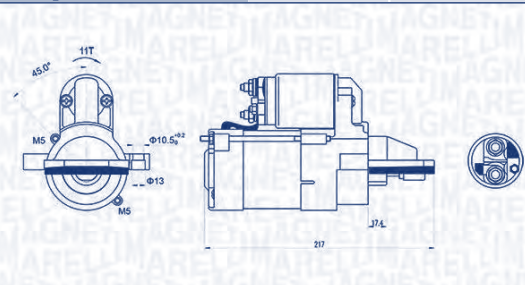

kW

MQS1245

2,2 kW

12 V

FORD

MONDEO III Turnier	2.2 TDCi	DURATQ22	110	09/04 → 03/07	6M
		DURATQ22	114	09/04 → 03/07	6M
TRANSIT Autobus	2.0 DI (F_E_, F_F_, F_G_)	F3FA	63	08/00 → 05/06	5M
		D3FA-E3	55	08/00 → 05/06	5M
		ABFA	74	08/00 → 05/06	5M
	2.0 TDCi (F_F_, F_E_, F_G_)	FIFA	92	08/02 → 05/06	5M
	2.4 DI (F_B_, F_C_, F_A_)	D2FA, D2FB, D2FE	66	01/20 → 05/06	5M
2.4 TDE	FXFA	85	03/04 → 05/06	6M	
TRANSIT Furgonato	2.0 DI (FAE_, FAF_, FAG_)	F3FA	63	08/00 → 05/06	5M
		D3FA-E3	55	08/00 → 05/06	5M
		ABFA	74	08/00 → 05/06	5M
	2.0 TDCi	FIFA	92	08/02 → 05/06	5M
	2.4 DI (FAA_, FAB_, FAC_, FAD_)	D2FA	66	01/20 → 05/06	5M
2.4 TDE	FXFA	85	03/04 → 05/06	5M	
TRANSIT Pianale piatto/ Telaio (FM_, FN_)	2.0 DI (F_E_, F_F_)	F3FA	63	08/00 → 05/06	5M
		D3FA-E3	55	08/00 → 05/06	5M
		ABFA	74	08/00 → 05/06	5M
	2.0 TDCi (F_E_, F_F_)	FIFA	92	08/02 → 05/06	5M
	2.4 DI (F_A_, F_B_, F_C_, F_D_)	F4FA	55	01/20 → 05/06	5M
		D4FA	88	01/20 → 05/06	→ 08/03 5M
	2.4 TDE	D2FA	66	01/20 → 05/06	5M
		FXFA	85	03/04 → 05/06	5M
		DOFA	92	07/01 → 05/06	5M

JAGUAR

X-TYPE I	2.2 D	DURATQ22	114	10/05 → 11/09	6M
X-TYPE I Station wagon	2.2 D	DURATQ22	114	10/05 → 12/09	6M

MQS1246

1,4 kW

12 V

FORD

MONDEO III	1.8 16V	CHBA, CHBB, QQDB	92	10/00 → 03/07	5M
		CGBA, CGBB	81	10/00 → 03/07	5M
		CGBA, CGBB	81	10/00 → 03/07	→ 04/05 5M
	1.8 SCi	ZH18	96	06/03 → 03/07	6M
	2.0 16V	CJBA, CJBB, AODA/B	107	10/00 → 03/07	5M