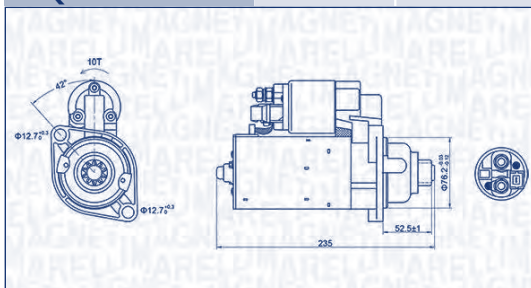

kW

MQS974

1,8 kW

12 V

AUDI

A2 (8Z0)	1.4 TDI	ATL	66	11/03 → 08/05	
		AMF	55	02/00 → 08/05	
A3 (8L1)	1.9 TDI	ATD, AXR	74	10/00 → 05/03	
		ASZ	96	08/00 → 05/03	

FORD

GALAXY I	1.9 TDI	1.9P	81	08/97 → 04/00	
	2.3 16V	Y5	107	01/97 → 05/06	

SEAT

ALHAMBRA (7V8, 7V9)	1.9 TDI	AFN	81	08/96 → 06/00	
		1Z, AHU	66	04/96 → 03/10	
AROSA (6H1)	1.4 TDI	AMF	55	01/20 → 06/04	
CORDOBA (6K1, 6K2)	1.9 TDI	AFN, ASV	81	03/97 → 10/02	
		AGR, AHU, ALH	66	08/96 → 10/02	
CORDOBA Vario (6K5)	1.9 TDI	AFN, ASV	81	07/97 → 12/02	
		AGR, AHU, ALH	66	08/96 → 12/02	
IBIZA II (6K1)	1.9 TDI	AFN	81	02/97 → 02/02	
		AHU, ALH	66	08/96 → 02/02	
IBIZA III (6L1)	1.4 TDI	AMF	55	05/02 → 12/05	
	1.9 TDI	ATD, AXR	74	02/02 → 11/09	
IBIZA IV (6J5, 6P1)	1.4 TDI	CUSA	55	05/15 → 06/17	
IBIZA IV ST (6J8, 6P8)	1.4 TDI	CUSA	55	05/15 → 07/16	
LEON (1M1)	1.9 TDI	AXR	74	10/05 → 06/06	
		AGR, ALH	66	11/99 → 06/06	
		AHF, ASV	81	11/99 → 06/06	
LEON (1P1)	1.9 TDI	BXF	66	06/07 → 12/10	
TOLEDO I (1L2)	1.9 TDI	AFN	81	11/96 → 03/99	
TOLEDO II (1M2)	1.9 TDI	AGR, ALH	66	03/99 → 07/04	

SKODA

FABIA I (6Y2)	1.4 TDI	AMF	55	04/03 → 03/08	CHASSIS: → 6Y..5..240 000
FABIA I Combi (6Y5)	1.4 TDI	AMF	55	04/03 → 12/07	CHASSIS: → 6Y..5..240 000
	1.9 TDI	ATD	74	04/00 → 12/07	CHASSIS: → 6Y..5..240 000
FABIA I (6Y3)	1.4 TDI	AMF	55	04/03 → 12/07	CHASSIS: → 6Y..5..240 000
	1.9 TDI	ATD	74	01/20 → 12/07	CHASSIS: → 6Y..5..240 000
OCTAVIA I (1U2)	1.9 TDI	AXR	74	10/05 → 12/10	
		AGR, ALH	66	09/96 → 03/10