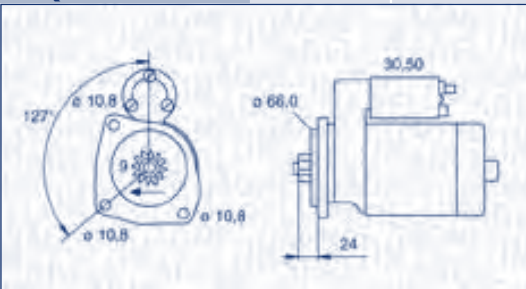

MQS1242

2 kW

12 V

LAND ROVER

DEFENDER Cabrio (L316)	2.5 Td5 4x4 (L316)	10 P, 14 P, 15 P	90	06/98 → 02/16	OE: 228000-7220
DEFENDER Pick Up (L316)	2.5 Td5 4x4 (L316)	10 P, 15 P	90	06/98 → 02/16	OE: 228000-7220
DEFENDER Station Wagon (L316)	2.5 Td5 4x4 (L316)	10 P, 15 P	90	06/98 → 02/16	OE: 228000-7220
DISCOVERY II (L318)	2.5 Td5 4x4	10 P, 15 P, 16 P	102	11/98 → 06/04	OE: 228000-7220