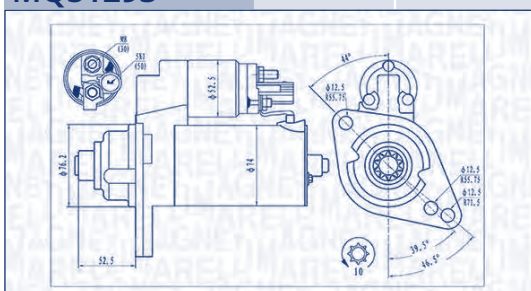

**MAGNETI
MARELLI**

PARTS & SERVICES

kW

MQS1290

1 kW

12 V

CITROËN

C5 II	3.0 V6	ES9A	155	10/04 → 04/07	6A
	3.0 V6 (RCXFUF)	ES9A	152	09/04 → 09/08	6A
C5 II Break	3.0 V6 (REXFUF)	ES9A	152	09/04 → 01/08	6A
	3.0 V6 (REXFUJ)	ES9A	155	10/04 → 04/07	6A
C5 III	3.0 V6	ES9A	155	02/08 →	→ 12/11 6A
C5 III Break	3.0 V6 (RWXFVA, RWXFUA)	ES9A	155	02/08 → 12/10	6A
C6	3.0 V6	ES9A	155	09/05 → 12/12	→ 01/11 6A
C8	3.0 V6	ES9J4S	150	07/02 →	→ 09/05 4A

LANCIA

PHEDRA (179)	3.0 V6 (179.BXD11)	ES9J4S	150	09/02 → 11/10	→ 09/05 4A

PEUGEOT

406 (8B)	3.0 V6	ES9J4S	152	03/00 → 05/04	5M
406 Break (8E/F)	3.0 V6	ES9J4S	152	03/00 → 10/04	5M
406 Coupé (8C)	3.0 V6	ES9J4S	152	03/00 → 12/04	5M
407 (6D)	3.0 (6DXFVJ)	ES9A	155	03/04 → 12/10	6A
407 Coupé (6C)	3.0 V6	ES9A	155	10/05 →	6M
607 (9D, 9U)	3.0 V6 24V	ES9A	155	03/04 → 07/11	6A

RENAULT

AVANTIME	3.0 V6 (DE04, DE0T)	L7X.7.20, L7X.7.21	152	09/01 → 05/03	5A
CLIO II	3.0 V6 Sport (CB1A)	L7X.7.60	166	11/00 → 12/02	DCT 6
	2.0 dCi (BG1T)	M9R.7.40	110	08/05 → 08/06	6M
LAGUNA II	3.0 V6 24V (BG01, BG02, BG0D, BG0Y)	L7X.7.31, L7X.7.33	152	03/01 → 08/07	5A
	2.0 dCi (KG1T)	M9R.7.40	110	08/05 → 08/06	6M
LAGUNA II Grandtour	2.0 dCi (KG1T)	M9R.7.40	110	08/05 → 08/06	6M
	3.0 V6 24V (KG0D, KG01)	L7X.7.31, L7X.7.33	152	03/01 → 12/07	→ 09/07 5A

MQS1293

2 kW

12 V

AUDI

A3 (8P1)	1.9 TDI	BKC, BLS, BXE	77	05/03 → 05/10	OE: 02Z911023FX/HX/J
	2.0 FSI	AXW, BLX, BLY, BMB, BLR, BVY, BVZ	110	05/03 → 06/08	06/04 → 11/05; OE: 02Z911023FX/HX/J
	2.0 TDI 16V quattro	BKD, CBAB, CFFB	103	08/04 → 08/12	→ 06/08; OE: 02Z911023F/H
A3 Cabriolet (8P7)	1.9 TDI	BLS	77	04/08 → 10/09	OE: 02Z911023FX/HX/J
A3 Sportback (8PA)	1.9 TDI	BKC, BLS, BXE	77	09/04 → 05/10	OE: 02Z911023FX/HX/J
	2.0 FSI	GQP, HFT	110	09/04 → 06/08	6A 6M
	2.0 TDI	AZV, CBAA, CFFA	100	09/04 → 03/13	→ 06/08; OE: 02Z911023F/H