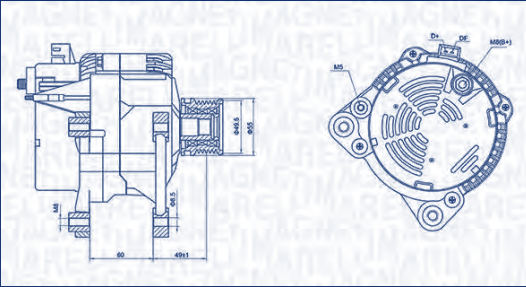

kW

MQA1260
14 V
120 A

SEAT

ALHAMBRA (7V8, 7V9)	1.9 TDI	AFN	81	08/96 → 06/00	CHASSIS: → X-517 024	5M
	1.9 SDI	AEY	47	08/96 → 06/99		5M
CORDOBA (6K1, 6K2)	1.9 TDI	1Z, AHU, ALH, AGR	66	08/96 → 10/02		5M
		AFN, ASV, ASK	81	03/97 → 10/02		5M
CORDOBA Vario (6K5)	1.9 SDI	AEY	47	09/96 → 06/99		5M
	1.9 TDI	1Z, AHU, ALH, AGR	66	08/96 → 12/02		5M
		AFN, ASV, ASK	81	07/97 → 12/02		5M
IBIZA II (6K1)	1.9 SDI	AEY	47	08/96 → 08/99		5M
	1.9 TDI	1Z, AHU, ALH, AGR	66	08/96 → 02/02		5M
		AFN, ASV, ASK	81	02/97 → 02/02		5M
INCA (6K9)	1.7 D	AHB	42	09/96 → 06/03		5M
TOLEDO I (1L2)	1.9 TDI	1Z, AHU	66	08/95 → 03/99		5M
		AFN	81	11/96 → 03/99		5M