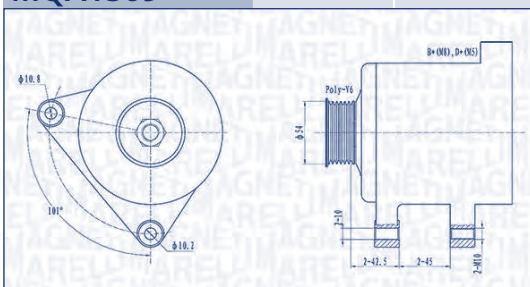

MQA1509

12 V

150 A

CITROËN

BERLINGO / BERLINGO FIRST (M_)	2.0 HDI 90 (MBRHY, MCRHY)	DW10TD	66	12/99 → 12/11	→ 05/08; OE: 5705GC 5M M
	2.0 HDI 90 4WD (MBRHY, MCRHY)	DW10TD	66	11/00 → 10/05	03/04 →; OE: 5705GC 5M
BERLINGO / BERLINGO FIRST MPV	2.0 HDi 4x4 (MFRHY)	DW10TD	66	11/02 → 10/05	12/02 → 06/05 5M M
	2.0 HDI 90 (MFRHY)	DW10TD	66	12/99 → 10/05	OE: 5705GC 5M M
C5 I (DC)	2.0 HDi	DW10ATED	79	03/01 → 08/04	09/02 → 12/02 5M M
	2.0 HDi (DCRHYB)	DW10TD	66	03/01 → 08/04	OE: 5705GC 5M M
	2.0 HDi (DCRHZB, DCRHZE)	DW10ATED	80	03/01 → 08/04	OE: 5705GC 5M
	2.2 HDi (DC4HXB, DC4HXE)	DW12TED4	98	03/01 → 08/04	OE: 5705GC 5M
C5 I Break (DE)	2.0 HDi (DERHSB, DERHSE)	DW10ATED	79	06/01 → 08/04	OE: 5705GC 5M
	2.0 HDi (DERHYB)	DW10TD	66	06/01 → 08/04	OE: 5705GC 5M M
	2.0 HDi (DERHZB, DERHZE)	DW10ATED	80	06/01 → 08/04	OE: 5705GC 5M
	2.2 HDi (DE4HXB, DE4HXE)	DW12TED4	98	06/01 → 08/04	OE: 5705GC 5M
C8 (EA, EB)	2.0 HDi	DW10ATED4	79	07/02 →	→ 10/06 5M M
		DW10ATED4	80	07/02 →	→ 04/06 5M M
	2.2 HDi	DW12TED4	94	07/02 →	→ 06/06 5M M
EVASION MPV (22, U6)	2.0 16V	EW10J4	100	05/00 → 07/02	07/00 → 05/02 5M
JUMPER I Autobus (244, Z)	2.0 HDi	DW10TD	62	04/02 → 06/06	OE: 5705GC 5M
	2.2 HDi	DW12UTED	74	04/02 → 06/06	OE: 5705GC 5M