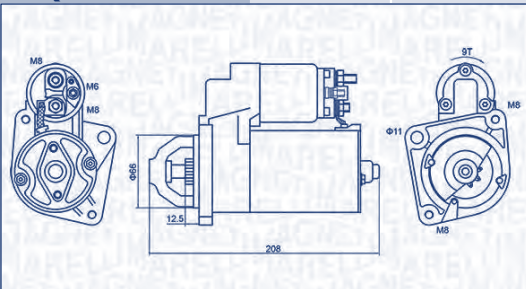

**MAGNETI
MARELLI**

PARTS & SERVICES

kW

MQS1207

2,2 kW

12 V

VAUXHALL

MOVANO Mk I (A) Chassis/Cab (X70)	2.2 DTI (UD0)	G9T.7.20, G9T.7.22	66	09/00 → 05/10	
	2.5 CDTI (ED, UD0)	G9U.6.32, G9U.6.50	88	08/06 → 05/10	
		G9U.6.32, G9U.6.50	107	08/06 → 05/10	
	2.5 CDTI (UD0, ED)	G9U.6.50, G9U.7.54	74	10/06 → 12/10	
MOVANO Mk I (A) Combi (X70)	2.2 DTI (JD)	G9T.7.20, G9T.7.22	66	09/00 → 05/10	
	2.5 CDTI (JD)	G9U.7.50, G9U.7.54	74	10/01 → 08/09	04/04 →
		G9U.6.32, G9U.6.50	107	08/06 → 05/10	
	G9U.6.32, G9U.6.50	88	02/03 → 08/09	08/06 →	
2.5 DTI (JD)	G9U.7.20, G9U.7.50	84	10/01 → 08/09	04/04 →	
MOVANO Mk I (A) Van (X70)	2.2 DTI (FD)	G9T.7.20, G9T.7.22	66	09/00 → 05/10	01/01 →
	2.5 CDTI (FD)	G9U.6.50, G9U.7.54	74	10/06 → 12/10	
		G9U.6.32, G9U.6.50	88	08/06 → 05/10	
	G9U.6.32, G9U.6.50	107	08/06 → 05/10		
2.5 DTI (FD)	G9U.7.20, G9U.7.50	84	10/01 → 05/10		
VIVARO A Autobus (X83)	2.5 CDTI	G9U.6.30	107	01/06 → 07/14	08/06 →
	2.5 DTI	G9U.7.30	99	07/03 → 07/14	04/04 →
VIVARO A Furgonato (X83)	2.5 CDTI	G9U.6.30	107	08/06 → 07/14	
	2.5 DTI	G9U.7.30	99	07/03 → 07/14	04/04 →
VIVARO A Pianale piatto/ Telaio (X83)	2.5 CDTI	G9U.7.30	99	04/03 → 07/06	04/04 →
		G9U.6.30	107	08/06 → 07/14	

MQS1213

1,1 kW

12 V

FIAT

MAREA (185)	1.6 100 16V	182 A4.000	76	09/96 → 05/02	OE: 46451529/46748349/ 46748350...
	1.6 100 16V Bipower	186 A4.000, 185 A3.000	76	04/99 → 05/02	OE: 46451529/46748349/ 46748350...
MAREA Weekend (185)	1.6 100 16V	182 A4.000	76	09/96 → 05/02	OE: 46451529/46748349/ 46748350...
MULTIPLA (186)	1.6 100 16V (186AXA1A)	182 A4.000	76	04/99 → 06/10	OE: 46451529/46748349/ 46748350...
	1.6 16V Bipower (186AMB1A)	186 A4.000	76	04/99 → 06/10	OE: 46451529/46748349/ 46748350...
	1.6 16V Bipower (186AXC1A)	182 B6.000	76	10/01 → 06/10	OE: 46451529/46748349/ 46748350...
	1.6 16V Blupower (186AMA1A)	186 A3.000	70	04/99 → 06/10	OE: 46451529/46748349/ 46748350...