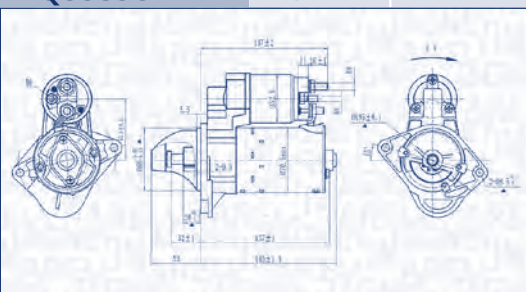

kW

MQS4186

2 kW

12 V

TOYOTA

COROLLA (E12)	1.4 D (NDE120_)	1ND-TV	66	07/04 → 02/07	OE: 28100-0N030/28100-33070/ 28100-33071/28100-33080
	1.4 D-4D (NDE120_, NDE120R)	1ND-TV	66	06/04 → 10/06	OE: 28100-0N030/28100-33070/ 28100-33071/28100-33080
COROLLA Station wagon (E12)	1.4 D4-D (NDE120_)	1ND-TV	66	06/04 → 10/07	OE: 28100-0N030/28100-33070/ 28100-33071/28100-33080
YARIS (P9)	1.4 D-4D (NLP90_)	1ND-TV	66	08/05 → 12/12	OE: 28100-0N030/28100-33070/ 28100-33071/28100-33080

MQS5395

1,1 kW

12 V

CHEVROLET

AVEO / KALOS (T250, T255)	1.2	B12D1, LMU	62	04/08 →	OE: 25196021; ENGINE: → B12D1 	
		B12D1, LMU	62	01/08 →	OE: 25196021; ENGINE: → B12D1 	
		B12S1, F12S3, LQ5, LY4	53	03/05 → 12/07	OE: 25196021; ENGINE: → B12S1(T4)	
	1.2 LPG	B12D1, LMU	62	04/08 → 12/11	OE: 25196021; ENGINE: → B12D1-G	
	1.4	F14D4, A 14 XER, LDT	74	04/08 →	OE: 25196021; ENGINE: → F14D3 	
F14D4, LDT		74	09/08 →	OE: 25196021; ENGINE: → F14D3 		
1.5	F15S3, LX6	62	05/05 →	OE: 25196021; ENGINE: → F15S3 		
CRUZE (J300)	1.6	F16D3, LXV, LXT	80	05/09 →	OE: 25196021; ENGINE: → F16D3 	
LACETTI (J200)	1.6	F16D3, LXT, L44(96CUL4)	80	03/05 → 03/13	OE: 25196021; ENGINE: → F16D3 	
	2.0 D	Z 20 DM, LMN	89	01/07 →	OE: 25196021; ENGINE: → Z20S 	
LACETTI Station wagon (J200)	1.6	F16D3, LXT, L44(96CUL4)	80	03/05 →	OE: 25196021; ENGINE: → F16D3 	
	1.8	T18SED, LDA	90	08/05 → 03/13	OE: 25196021; ENGINE: → H18D 	
NUBIRA	1.6	F16D3, LXT, L44(96CUL4)	80	03/05 → 12/11	OE: 25196021; ENGINE: → F16D3 	
		T18SED, LDA	90	03/05 → 12/09	OE: 25196021; ENGINE: → H18D 	
	1.8	F18D3, LDA	89	01/06 → 09/07	OE: 25196021; ENGINE: → H18D 	
		2.0 D	Z 20 S, LMN	89	01/05 → 12/11	OE: 25196021; ENGINE: → Z20S