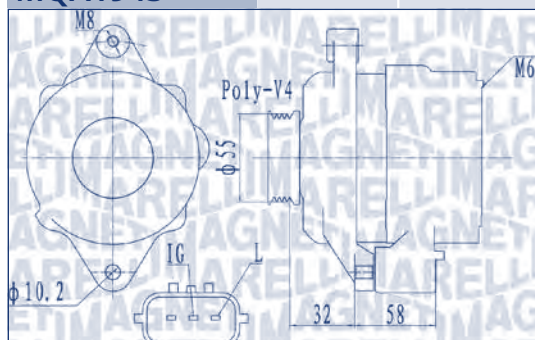

kW

MQA1943

14 V

75 A

SUZUKI

SWIFT III (MZ, EZ)	1.3 (RS 413, ZC11S)	M13A	67	02/05 → 06/15	
		M13A	68	02/05 →	OE: 31400-84E00
	1.5 (RS 415)	M15A	75	02/05 →	
WAGON R+ Hatchback (MM)	1.3 (RB 413)	M13A	69	09/03 → 08/06	
	1.3 4WD (RB 413)	M13A	69	09/03 →