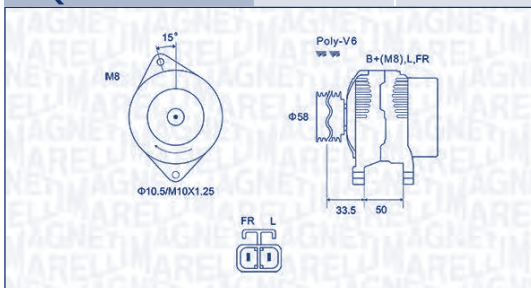

**MAGNETI
MARELLI**

PARTS & SERVICES

kw

MQA2020

12 V

90 A

HYUNDAI

i20 I (PB, PBT)	1.4	G4FA	74	09/08 → 12/15	Türkiye; 10/08 → 5M
	1.6	G4FC	93	09/08 → 12/12	10/08 → 03/12
i30 (FD)	1.4	G4F4, G4FA	80	10/07 → 11/11	5M ❄️
		G4FA	77	10/07 → 11/11	5M ❄️
	1.6	G4FC	85	10/07 → 11/11	02/08 → 5M ❄️
		G4FC	93	02/08 → 11/11	5M ❄️
i30 Familiare (FD)	1.4	G4F4, G4FA	80	11/09 → 06/12	5M ❄️
		G4FA	77	10/07 → 06/12	11/08 → 6M
	1.6	G4FC	85	02/08 → 06/12	4A ❄️
		G4FC	93	02/08 → 06/12	5M ❄️
VELOSTER (FS)	1.6 GDI	G4FD	103	03/11 → 12/17	04/11 → 12/14
	1.6 MPI	G4FG	97	04/11 → 12/17	→ 12/14

KIA

CARENS III	1.6 CVT	G4FD	93	06/09 → 03/13	→ 10/12
CEE'D Hatchback (ED)	1.4	G4FA	80	12/06 → 12/12	→ 11/09
	1.4 CVT	G4FA	66	08/09 → 12/12	→ 07/12; OE: 373002B101
		G4FC	93	02/08 → 12/12	03/08 → 12/11
	1.6	G4FC	90	12/06 → 12/12	→ 11/09
		G4FC, G4FD	85	09/07 → 12/12	08/09 → 12/11; OE: 373002B101
CEE'D SW (ED)	1.4	G4FC	92	10/10 → 12/12	→ 12/11; OE: 373002B101
		G4FA	80	09/07 → 12/12	→ 11/09
	G4FA	77	10/10 → 12/12	OE: 373002B101	
	1.6	G4FD	85	09/07 → 11/12	07/10 → 12/11; OE: 373002B101
		G4FC	93	09/07 → 12/12	03/08 → 07/10
PRO CEE'D (ED)	1.4	G4FC	90	09/07 → 12/12	→ 11/09
		G4FA	80	02/08 → 09/12	→ 12/11; no StSp
	D4FAE	77	02/08 → 09/12	→ 11/09; OE: 373002B101	
	1.4 CVT	G4FA	66	06/10 → 09/12	→ 12/11; OE: 373002B101
	1.6	G4FC	93	02/08 → 09/12	03/08 → 07/10
1.6 CVT	G4FC	92	10/10 → 02/13	→ 12/11; OE: 373002B101