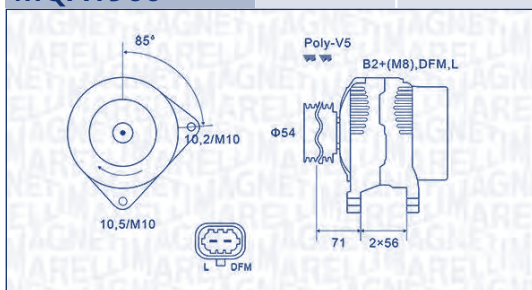

kW

MQA1960

14 V

120 A

OPEL

ASTRA H (A04)	1.6 (L48)	A16XER	85	12/06 → 05/14	→ 10/10	5M	M	❄
	1.8 (L48)	Z18XER	103	01/06 → 10/10	→ 04/09	5M		
ASTRA H Familiare (A04)	1.6 (L35)	A16XER	85	12/06 → 05/14	07/10 → 10/10	5M	M	❄
	1.6 LPG (L35)	Z16XER-GPL	85	08/09 → 10/10	→ 09/10	5M		
ASTRA H GTC (A04)	1.6 (L08)	A16XER, Z16XER	85	12/06 → 10/10	01/07 →	5M	M	❄
	1.8 (L08)	A18XER, Z18XER	103	01/06 → 10/10	CHASSIS: 72094719 →	5M		
ASTRA H Tre volumi (A04)	1.6 (L69)	A16XER	85	02/07 → 05/14	→ 10/10	5M	M	❄
	1.8 (L69)	Z18XER	103	02/07 → 09/12	→ 09/10	5M		
ASTRA H TwinTop (A04)	1.8 (L67)	A18XER, Z18XER	103	09/05 → 10/10	CHASSIS: 72094719 →	5M		
SIGNUM Hatchback (Z03)	1.8 (F48)	Z18XER	103	09/05 → 12/08	→ 11/08	5M		
VECTRA C (Z02)	1.6 (F69)	Z16XEP	77	08/05 → 08/08	CHASSIS: 71052537 →	5M		
VECTRA C Familiare (Z02)	1.6 (F35)	Z16XEP	77	12/05 → 08/08	CHASSIS: 71052537 →	5M		
VECTRA C GTS (Z02)	1.6 (F68)	Z16XEP	77	01/06 → 08/08	CHASSIS: 71052537 →	5M		
	1.8 (F68)	Z18XER	103	08/05 → 08/08	CHASSIS: 71052537 →	5M		
ZAFIRA / ZAFIRA FAMILY B (A05)	1.6 (M75)	A16XER, Z16XER	85	01/08 → 04/15	07/08 → 11/14	5M		
	1.8 (M75)	A18XEL	88	06/13 → 04/15	10/13 → 11/14	5M		

VAUXHALL

ASTRA Mk V (H) (A04)	1.6 (L48)	Z16XER	85	01/04 → 05/09	01/07 →	5M	M	❄
	1.8 (L48)	Z18XER	103	01/04 → 05/09	CHASSIS: 72094719 →	5M	M	❄
ASTRA Mk V (H) Familiare (A04)	1.6 (L35)	Z16XER	85	08/04 → 03/11	01/07 → 12/10	5M	M	❄
ASTRA Mk V (H) Sport Hatch (A04)	1.6 i 16V (L08)	Z16XER	85	12/06 → 11/10	01/07 →	5M	M	❄
ASTRA Mk V (H) TwinTop (A04)	1.6 i 16V (L67)	Z16XER	85	10/06 → 08/11	→ 12/09	5M	M	❄
	1.8 (L67)	Z18XER	103	05/08 → 11/10	→ 12/09	5M	M	❄
ASTRAVAN Mk V (H) Furgone/familiare (A04)	1.6	Z16XEP	76	03/05 →	→ 12/12	5M		
SIGNUM (Z03)	1.8	Z 18 XER	103	08/05 → 05/08	CHASSIS: 71052537 →	5M		
VECTRA Mk II (C) (Z02)	1.8	Z18XER	103	01/06 → 07/08	CHASSIS: 71052537 →	5M		
VECTRA Mk II (C) Familiare (Z02)	1.8	Z18XER	103	01/06 → 07/08	CHASSIS: 71052537 →	5M		
VECTRA Mk II (C) GTS (Z02)	1.8	Z18XER	103	01/06 → 07/08	CHASSIS: 71052537 →	5M		
ZAFIRA Mk II (B) (A05)	1.6	A16XER, Z16XER	85	12/07 → 11/14	08/11 →	5M	M	❄