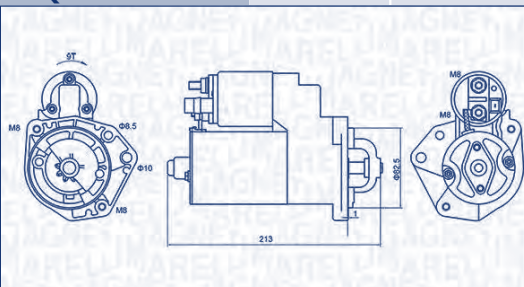

kW

MQS879

1,1 kW

12 V

OPEL

ASTRA H (A04)	2.0 Turbo (L48)	Z20LER	147	09/04 → 10/10	6M
		Z20LEL	125	03/04 → 10/10	6M
		Z20LEH	177	03/05 → 10/10	6M
ASTRA H GTC (A04)	2.0 Turbo (L08)	Z20LER	147	03/05 → 10/10	6M
		Z20LEL	125	03/05 → 10/10	6M
		Z20LEH	177	08/05 → 10/10	6M
ASTRA H Station wagon (A04)	2.0 Turbo (L35)	Z20LER	147	09/04 → 10/10	6M
		Z20LEL	125	08/04 → 10/10	6M
ASTRA H TwinTop (A04)	2.0 Turbo (L67)	Z20LER	147	09/05 → 10/10	6M
		Z20LEL	125	09/05 → 10/10	6M
FRONTERA B (U99)	2.2 i (6B_ZC, 6B_VF, 6B_66, 6B_76)	X22SE, Y22SE	100	10/98 → 07/04	5M
SPEEDSTER (E01)	2.0 Turbo (R97)	Z20LET	147	08/02 → 08/06	5M
VECTRA B Station wagon (J96)	1.8 i 16V (F35)	X18XE1, Z18XEL	85	11/96 → 09/00	5M
		X18XE	85	11/96 → 09/00	5M
	2.0 i 16V (F35)	X20XEV	100	11/96 → 06/00	CHASSIS: → YL527710 5M
ZAFIRA / ZAFIRA FAMILY B (A05)	2.0 (M75)	Z20LER	147	07/05 → 12/10	6M
		Z20LEH	177	01/06 → 12/10	6M
ZAFIRA A MPV / Space wagon (T98)	2.0 OPC (F75)	Z20LET	147	11/02 → 06/05	5M

PEUGEOT

107 (PM, PN)	1.4 HDi	DV4TD	40	06/05 → 05/14	5M
207 CC (WD)	1.6 HDi	DV6TED4	80	02/07 → 01/15	5M
207 SW (WK)	1.6 HDi	DV6TED4	80	06/07 → 12/12	5M
207/207+ (WA, WC)	1.4 HDi	DV4C, DV4TD	50	02/06 → 12/15	5M
	1.6 HDi	DV6TED4,	80	02/06 → 10/13	5M

MQS880

1,1 kW

12 V

SEAT

AROSA (6H1)	1.4	AEX, AKK, AKV, ANW, APQ	44	05/97 → 06/04	5M
	1.4 16V	AFK, AQQ, AUB	74	01/20 → 06/04	5M
CORDOBA (6K1, 6K2)	1.4 16V	APE, AUA	55	05/00 → 10/02	5M
	1.4 i 16V	AFH, AQQ, AUB	74	09/96 → 10/02	5M
CORDOBA (6L2)	1.4 16V	BBY	55	09/02 → 12/07	5M