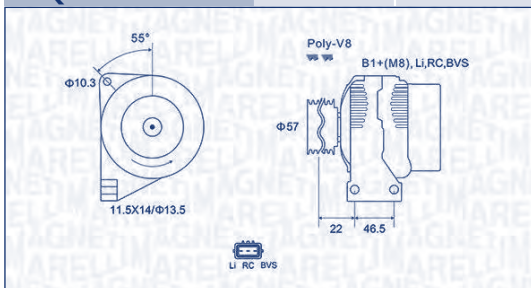

**MAGNETI
MARELLI**

PARTS & SERVICES

kw

MQA1958

12 V

150 A

LAND ROVER

DISCOVERY III (L319)	2.7 TD 4x4	276DT	140	07/04 → 09/09
DISCOVERY IV (L319)	2.7 TD 4x4	276DT	140	09/09 → 12/18