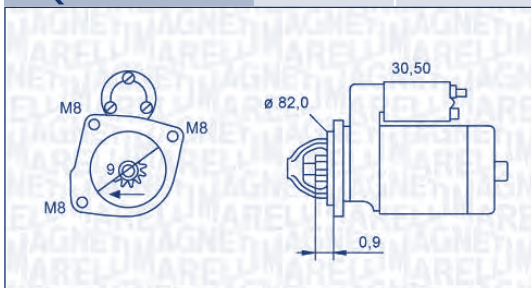

**MAGNETI
MARELLI**

PARTS & SERVICES

kW

**MQS1552****1,7 kW****12 V****FIAT**

DUCATO Autobus (250)	110 Multijet 2,3 D	F1AE3481G	83	10/11 →	OE: 51832949/51984357/55832949
	120 Multijet 2,3 D	F1AE0481D	88	07/06 →	OE: 51832949/51984357/55832949
	150 Multijet 2,3 D	F1AE3481E, F1AGL411A, F1AGL411C	110	04/15 →	OE: 51832949/51984357/55832949
F1AE3481E		109	06/11 →	OE: 51832949/51984357/55832949	
DUCATO Furgonato (250)	110 Multijet 2,3 D	F1AE3481G	83	10/11 →	OE: 51832949/51984357/55832949
	120 Multijet 2,3 D	F1AE0481D, F1AGL4114	88	07/06 →	OE: 51832949/51984357/55832949
	130 Multijet 2,3 D	F1AE3481D, F1AE0481N, F1AGL411D	96	08/06 →	OE: 51832949/51984357/55832949
		F1AGL411A, F1AGL411C	110	12/15 →	OE: 51832949/51984357/55832949
DUCATO Pianale piatto/ Telaio (250)	110 Multijet 2,3 D	F1AE3481E	109	06/11 →	OE: 51832949/51984357/55832949
		F1AE3481G	83	10/11 →	OE: 51832949/51984357/55832949
	120 Multijet 2,3 D	F1AE0481D, F1AGL4114	88	07/06 →	OE: 51832949/51984357/55832949
	130 Multijet 2,3 D	F1AE3481D, F1AE0481N, F1AGL411D	96	08/06 →	OE: 51832949/51984357/55832949
		F1AGL411C	110	12/15 →	OE: 51832949/51984357/55832949
150 Multijet 2,3 D	F1AE3481E	109	06/11 →	OE: 51832949/51984357/55832949	