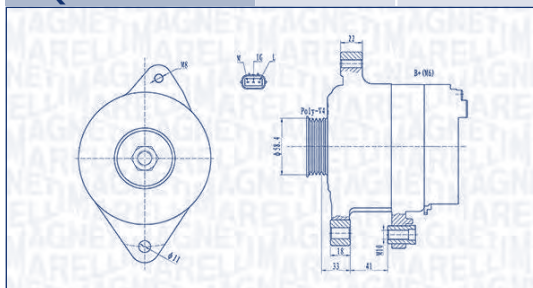

kW

MQA1793

12 V

70 A

TOYOTA

YARIS (P1)	1.3 (NCP10, SCP12_)	2NZ-FE	63	08/99 → 11/05	→ 12/02	5M
YARIS VERSO (P2)	1.3 (NCP20_, NCP22_, NCP20R, NCP22R)	2NZ-FE	63	08/99 → 10/02		5M
		2NZ-FE	62	11/02 → 09/05		5M

MQA1796

12 V

80 A