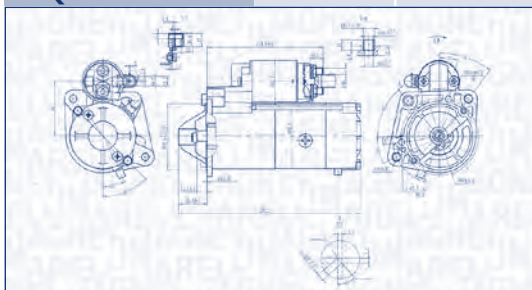

kW

MQS1454

2 kW

12 V

CHRYSLER

VOYAGER IV

2.5 CRD

105 02/00 → 12/08 M2T88471

88 08/05 → 12/08 M2T88471