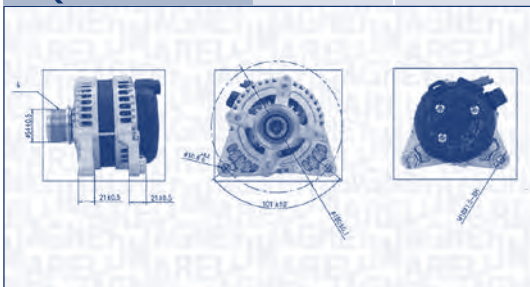

**MAGNETI
MARELLI**

PARTS & SERVICES

kW

MQA6298

14 V

140 A

VOLKSWAGEN

SCIROCCO III (137, 138)	1.4 TSI	CXSB, CZCA	92	11/13 → 11/17	05/14 →; StSp; OE: 04C903023K
		n/a	110	07/15 → 11/17	StSp; OE: 04C903023K
SHARAN (7N1, 7N2)	1.4 TSI	CZDA, DJKA	110	05/15 → 11/22	ENGINE: 04EA →; OE: 04C903023K ❄️
	2.0 TFSI	CCZA	147	12/10 → 11/15	OE: 04C903023K
T-CROSS (C11, D31)	1.0 Tsi	CHZL, DKLA, DLAC, DUSB	70	12/18 →	ENGINE: 04CD →; OE: 04C903023K
		DKJA, DKRF	85	12/18 →	ENGINE: 04CD →; OE: 04C903023K
TIGUAN (5N)	1.4 TSI	n/a	92	05/15 → 07/18	no StSp; OE: 04C903023K ❄️
		n/a	110	05/15 → 07/18	no StSp; OE: 04C903023K ❄️
TIGUAN (AD1, AX1)	1.4 TSI	CZCA, CZDB	92	01/16 → 03/22	ENGINE: 04EA, 04ED →; OE: 04C903023K
		CZEA, CZDA, DJVA	110	05/16 →	ENGINE: 04EA, 04ED →; OE: 04C903023K
	1.4 TSI 4motion	CZEA, CZDA	110	05/16 → 07/18	ENGINE: 04EA, 04ED →; OE: 04C903023K
TIGUAN ALLSPACE (BW2, BJ2)	1.4 TSI	DADA, DPCA, DXDB	110	11/18 →	ENGINE: 05EA →; → 07/20; OE: 04C903023K
	1.4 TSI E100 Flex	CZEA, CZDA	110	06/17 →	OE: 04C903023K
TOURAN (5T1)	1.2 TSI	CWLA	110	07/17 →	OE: 04C903023K
	1.4 TSI	CYVB	81	05/15 →	OE: 04C903023K
	1.4 TSI	CZDA	110	05/15 →	OE: 04C903023K
T-ROC (A11, D11)	1.0 TSI	DADA, DPCA, DXDB	110	11/18 →	ENGINE: 05EA →; → 07/19; OE: 04C903023K
		CHZJ, DKRF, DUSA	85	07/17 → 11/20	OE: 04C903023K
	1.5 TSI	DLAA	81	09/20 →	→ 02/21; OE: 04C903023K
		DADA, DPCA, DXDB	110	11/17 →	OE: 04C903023K
1.5 TSI 4motion	DADA, DPCA	110	05/18 → 11/19	OE: 04C903023K	

MQA6372

12 V

150 A

ALFA ROMEO

GIULIA (952)	2.2 D (952AEM250, 952AEA250)	55266388, 55268532	110	10/15 →	
	2.2 D (952AFA25, 952AFM25, 952ALA25)	55266388, 55268532, 55271040	132	10/15 →	
	2.2 D (952AGA250, 952AGM250, 952ASM2, 952ASA2)	55266388, 55268532, 55284636, 46335975	100	10/15 →