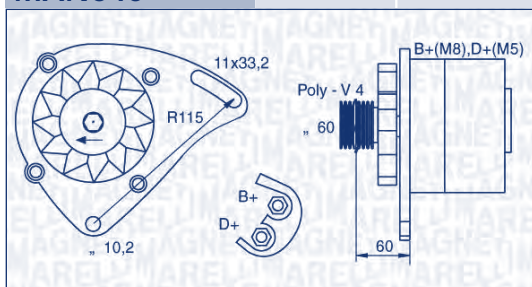

kW

MAN640

12 V

65 A

FIAT

DOBLÒ Cassone/ Limousine spaziosa (223)	1.2 (223XA1A)	223 A5.000	48	03/01 → 01/04	OE: 46000353	❄
DOBLÒ MPV / Space wagon (119, 223)	1.2 (223AXA1A)	223 A5.000	48	03/01 →	OE: 46000353	❄
PALIO Weekend (178, 173, 373, 374, 171)	1.2	178 B5.000	54	04/96 → 02/04	OE: 46000353	
	1.2 (178DYA1A, 178DXS1A)	188 A4.000, 178 C4.066	44	07/97 → 10/04	OE: 46000353	
PANDA (141)	1100	176 B2.000, 187 A1.000	40	02/95 → 09/03	OE: 46000353	
	1100 4x4	176 B2.000, 187 A1.000	40	02/95 → 07/04	OE: 46000353	
PANDA / PANDA CLASSIC (169)	1.1 (169.AXA1A)	187 A1.000	40	09/03 →	OE: 46000353	
	1.2 (169.AXB11, 169.AXB1A)	188 A4.000	44	09/03 →	OE: 46000353	
PUNTO (176)	60 1.2	176 A7.000	43	01/94 → 09/99	OE: 46000353	
PUNTO (188)	1.2 60 (188.030, .050, .130, .150, .230, .250)	188 A4.000	44	09/99 → 12/10	OE: 46000353	
	60 1.2	176 A7.000	43	04/94 → 06/00	OE: 46000353	
PUNTO Cabriolet (176)	60 1.2 (176AR_, 176BR_)	176 B1.000, 176 B4.000	44	05/95 → 06/00	OE: 46000353	
PUNTO Furgone/ hatchback (188)	1.2 60	188 A4.000	44	02/00 → 10/09	OE: 46000353	
PUNTO Van (176)	1.1	176 B2.000	40	04/96 → 02/00	OE: 46000353	
SEICENTO / 600 (187)	1.1 (187AXB, 187AXB1A, 187AXC1A02)	176 B2.000, 187 A1.000	40	01/98 → 01/10	OE: 46000353	
STRADA Pick-up (178, 278)	1.2	178 B5.000	54	06/99 → 12/06	OE: 46000353