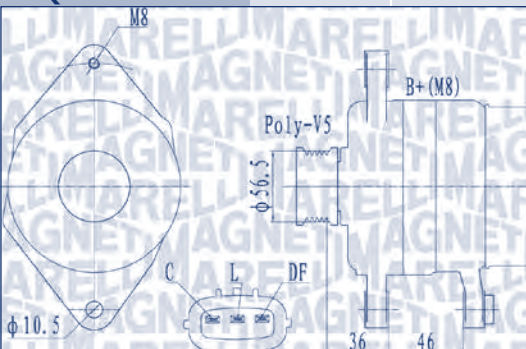

MQA2127

14 V

70 A

HYUNDAI

i10 I (PA)	1.2	G4LA	57	11/08 → 12/11	OE: 37300-03300
i20 I (PB, PBT)	1.2	G4LA	57	09/08 → 12/12	OE: 37300-03300; 04/10 → 04/12
i20 I (PB, PBT)	1.2	G4LA	63	03/12 → 12/15