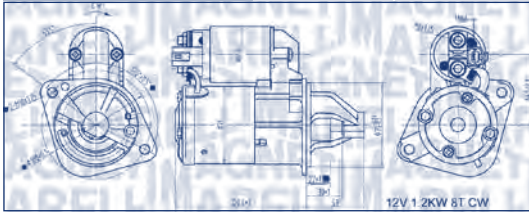

103 01/07 → → 04/10

kw

MQS1465

1,1 kW

12 V

HYUNDAI

ELANTRA VI	1.6	G4FG	94	02/16 →	
i20 I	1.4	G4FA	74	09/08 → 12/15	
i30 (GD)	1.4	G4FA	73	12/11 → 12/15	
	1.6	G4FG	88	01/12 → 12/16	
	1.6 GDI	G4FD	99	12/11 → 12/16	
i30 Station wagon (GD)	1.4	G4FA	73	06/12 → 12/15	
	1.6	G4LC	74	01/14 →	
		G4FG	88	06/12 →	
	1.6 GDI	G4FD, G4FG	95	06/12 → 12/15	
i40 I (VF)	1.6 GDI	G4FD	99	03/12 → 05/19	
i40 I CW (VF)	1.6 GDI	G4FD	99	07/11 → 05/19	
ix20	1.4	G4FA	66	11/10 → 07/19	