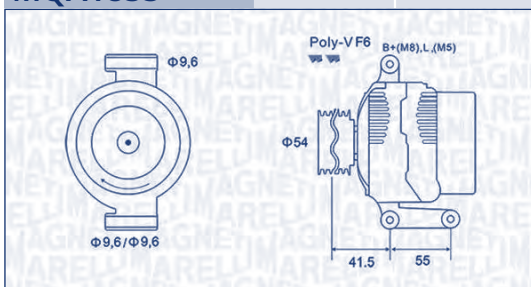

**MAGNETI
MARELLI**

PARTS & SERVICES

kW

MQA1855

12 V

75 A

LANCIA

YPSILON (843)	1.3 D Multijet (843.AXE11, 843.AXE1A)	199A3.000	66	09/06 → 12/11	CHASSIS: → C12219
	1.3 D Multijet (843.AXF11, 843.AXF1A, 843.AXM11, ...)	199A2.000	55	09/06 → 12/11	

OPEL

ASTRA H Tre volumi (A04)	1.3 CDTi (L69)	Z13DTH	66	02/07 → 10/10	
COMBO Cassone/ Limousine spaziosa	1.3 CDTi 16V	Z13DT	51	08/05 →	
		Z13DTJ	55	10/05 → 12/12