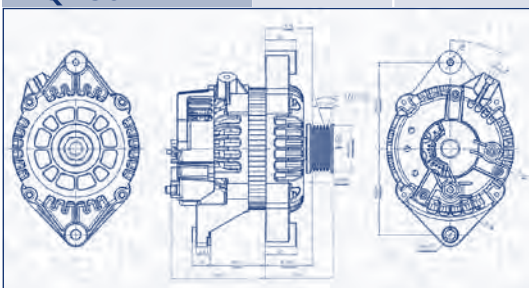

OPEL

ASTRA F Cabriolet (T92)	1.6 i	C16NZ, X16SZR	55	01/96 → 03/01	OE: 1204108; → 02/01 5M
ASTRA F Familiare (T92)	1.4 i 16V (F35, M35)	X14XE	66	02/96 → 01/98	OE: 1204108 5M
	1.6 (F35, M35)	16LZ2	55	09/95 → 01/98	OE: 1204108 5M
	1.6 i 16V (F35, M35)	X16XEL	74	08/94 → 01/98	OE: 1204108 5M
	2.0 i 16V (F35, M35)	X20XEV	100	02/95 → 01/98	OE: 1204108 5M
ASTRA F Hatchback (T92)	1.4 i 16V (F08, M08, F68, M68)	X14XE	66	09/96 → 02/98	OE: 1204108; → 01/98 5M
	1.6 (F08, M08, F68, M68)	16LZ2	55	09/95 → 01/98	OE: 1204108 5M
	1.6 i 16V (F08, M08, F68, M68)	X16XEL	74	08/94 → 01/98	OE: 1204108 5M
	1.8 i 16V (F08, M08, F68, M68)	X18XE, C18XEL	85	09/94 → 01/98	OE: 1204108 5M
ASTRA F Tre volumi (T92)	2.0 i 16V (F08, M08, F68, M68)	X20XEV	100	02/95 → 01/98	OE: 1204108 5M
	1.4 i 16V (F19, M19)	X14XE	66	02/96 → 09/98	OE: 1204108; → 01/98 5M
	1.6 (F19, M19)	X16SZR	55	09/95 → 09/98	OE: 1204108; → 01/98 5M
	1.6 i 16V (F19, M19)	X16XEL	74	08/94 → 09/98	OE: 1204108; → 01/98 5M
CALIBRA A (C89)	1.8 i 16V (F19, M19)	X18XE	85	11/94 → 09/98	OE: 1204108; 07/95 → 01/98 5M
	2.0 i 16V (F19, M19)	X20XEV	100	02/95 → 09/98	OE: 1204108; → 01/98 5M
	2.0 i 16V (M07)	X20XEV	100	02/94 → 07/97	OE: 1204108; 06/94 → 5M
COMBO Cassone/ Limousine spaziosa (71)	2.0 i 16V 4x4 (M07)	X20XEV	100	02/94 → 07/97	OE: 1204108; 06/94 → 5M
COMBO Cassone/ Limousine spaziosa (71)	1.4	C14NZ	44	07/94 → 10/01	OE: 1204108; → 09/01 5M