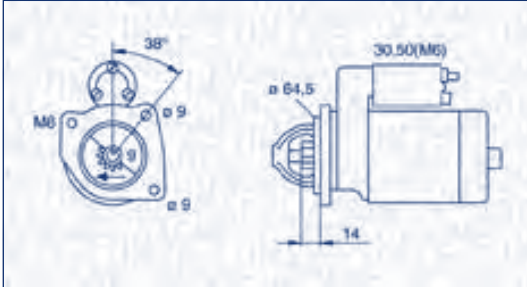

kW

MQS796

0,8 kW

12 V

FIAT

BRAVA (182)	1.2 16V 80	188A5.000	59	10/00 → 10/01	CHASSIS: → 5042757	5M
		182B2.000	60	12/98 → 12/02	CHASSIS: → 5042757	5M
BRAVO I (182)	1.2 16V 80	188A5.000	59	10/00 → 10/01	CHASSIS: → 5042757	5M
		182B2.000	60	12/98 → 10/00	CHASSIS: → 5042757	5M
MAREA (185)	1.2 16V	182B2.000	60	10/98 → 05/02	CHASSIS: → 0295841	5M
MAREA Weekend (185)	1.2 16V	182B2.000	60	10/98 → 05/02	CHASSIS: → 0295841	5M
PALIO (178, 171)	1.1	178B9.033	40	07/97 → 10/03		5M
PUNTO (176)	1.2 16V	176B9.000	63	04/97 → 09/99		5M
PUNTO (188)	1.2 16V 80 (188.233, .235, .253, .255, .333, .353, .639, ...)	188A5.000	59	09/99 → 04/06	CHASSIS: D9029 → 0582637	CVT 5M
	1.2 60 (188.030, .050, .130, .150, .230, .250)	188A4.000	44	09/99 → 12/10	CHASSIS: D9029 →	5M
SIENA (178, 172)	1.3 (178CXG1AAM, 178CXG1AAP, 178CXG1AAT)	178B5.000	54	09/98 → 12/02		5M