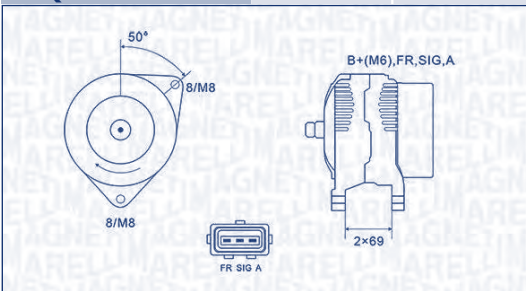

kW

MQA1856

12 V

75 A

LANCIA

MUSA (350)	1.3 D Multijet (350.AXB11, 350.AXB1A)	188A9.000	51	10/04 → 09/12	→ 04/11	
MUSA (350)	1.3 D Multijet (350.AXG11, 350.AXG1A)	199A3.000	66	09/06 → 09/12	→ 04/11	
YPSILON (843)	1.3 D Multijet (843.AXF11, 843.AXF1A, 843.AXM11, ...)	199A2.000	55	09/06 → 12/11		
YPSILON (843)	1.3 JTD (843.AXD11, 843.AXD1A)	188A9.000	51	10/03 → 12/11	→ 04/11	

MQA1857

14 V

125 A

FORD

FOCUS I	1.8 Turbo DI / TDDi	C9DC, C9DA, C9DB	66	10/98 → 11/04	OE: 1376695
FOCUS I Tre volumi	1.8 Turbo DI / TDDi	C9DC, C9DA, C9DB	66	02/99 → 11/04	OE: 1376695
FOCUS I Turnier	1.8 Turbo DI / TDDi	C9DC, C9DA, C9DB	66	02/99 → 11/04	OE: 1376695
TOURNEO CONNECT	1.8 TDCi	RWPA, RWPC, RWPD, RWPB	81	08/06 → 12/13	OE: 1376695; → 06/11
TRANSIT CONNECT (P65, P70, P80)	1.8 16V	EYPA, EYPC, EYPD	85	06/02 → 12/13	OE: 1376695
	1.8 16V LPG	EYPA, EYPC, EYPD	85	06/02 → 12/13	
	1.8 TDCi	HCPA, HCPB, RWPE, RWPF, P9PA, P9PB, P9PC, P9PD, R3PA, HCPC, HCPD	66	06/02 → 12/13	OE: 1376695; → 06/06