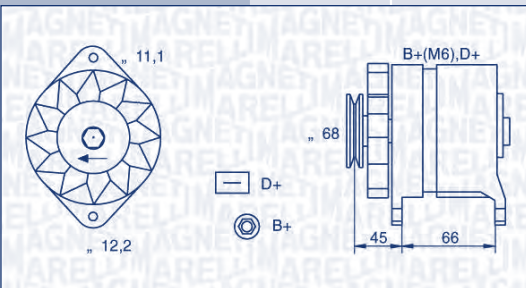

MAN379   12 V   55 A

FIAT

ARGENTA (132)	1600	132 D.000	72	04/81 → 12/85	OE
	1600 i.e.	132 D.000	66	04/81 → 12/85	OE
	2000 i.e.	132 C3.000	90	06/81 → 07/86	OE
DUCATO Furgone (290)	1.9 D	149 B1.000	52	07/90 → 03/94	OE
DUCATO Panorama (290)	1.9 D	149 B1.000	52	07/90 → 03/94	OE
TALENTO Autobus (290)	1.9 D (290UEHK)	149 B1.000	52	03/89 → 03/94	OE
TALENTO Furgone (290)	1.9 D (290UK)	149 B1.000	52	03/89 → 03/94	OE
TALENTO Pianale piatto/ Telaio (290)	1.9 D (290UAK, 290UTK)	149 B1.000	52	03/89 → 03/94	OE

LANCIA

DELTA I (831)	1.3 (831.AB)	831 A2.000	58	09/83 → 08/92	OE
	1.3 (831AB.011)	831 B.000, 831 A2.000	55	09/79 → 08/92	OE
	1.5 (831AB.025)	831 A1.000, 831 B1.000	63	09/79 → 12/92	OE