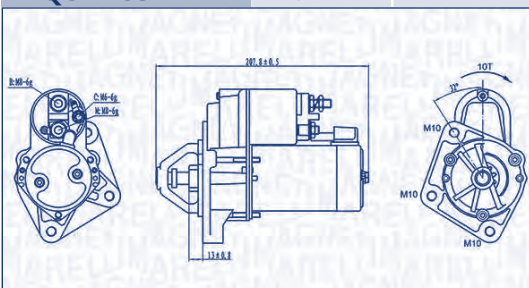

kW

MQS1286

1,7 kW

12 V

AUDI

A3 Sportback (8PA)	3.2 V6 quattro	BDB, BMJ, BUB	184	09/04 → 05/09	6M

SEAT

ALTEA (5P1)	2.0 TDI	AZV	100	03/04 → 05/09	A
LEON (1P1)	2.0 TDI 16V	CFHC, BKD, CLCB	103	07/05 → 12/12	ENGINE: BKD A
TOLEDO III (5P2)	2.0 TDI	BMM	103	11/05 → 05/09	10/08 → A

SKODA

OCTAVIA II (1Z3)	1.9 TDI	BKC, BJB, BLS, BXE	77	06/04 → 12/10	OE: 02E911023H
	2.0 TDI 16V	BKD, CFHC, CLCB	103	02/04 → 04/13	OE: 02E911023H
OCTAVIA II Combi (1Z5)	1.9 TDI	BKC, BJB, BLS, BXE	77	09/04 → 12/10	OE: 02E911023H
	1.9 TDI 4x4	BKC, BLS, BXE	77	11/04 → 12/10	OE: 02E911023H
	2.0 TDI 16V	BKD, CFHC, CLCB	103	02/04 → 05/13	OE: 02E911023H
SUPERB II (3T4)	2.0 TDI	CBBB, CFGB	125	07/08 → 05/15	OE: 02E911023H
		BMP	103	03/08 → 05/10	OE: 02E911023H
SUPERB II Station wagon (3T5)	2.0 TDI	CBBB, CFGB	125	10/09 → 05/15	OE: 02E911023H
		BMP	103	10/09 → 03/10	OE: 02E911023H
	3.6 V6 4x4	CDVA	191	10/09 → 05/15	OE: 02E911023H

MQS1289

1,1 kW

12 V

FORD

FIESTA V	1.3	BAJA	44	11/01 → 06/08	5M
		A9AJA/A9AJB	51	11/01 → 06/08	5M
KA (RB)	1.3 i	J4D, J4K, J4M, BAJA	44	09/96 → 11/08	5M
	1.3 i ROCAM	A9AJA/A9AJB	51	08/02 → 11/08	5M
STREET KA	1.6	CDA/B/C	70	05/03 → 07/05	5M