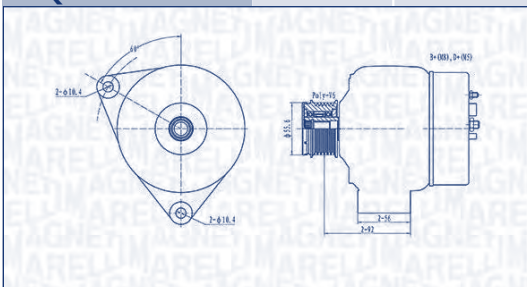

MQA1090

12 V

90 A

MERCEDES-BENZ

V CLASS (638/2)	V 230 TD (638.274)	601.970	72	09/96 → 07/03	199610 → 200212	5M
VITO Autobus (W638)	108 D 2.3 (638.164)	601.942	58	02/96 → 07/03		5M
VITO Furgone (W638)	108 D 2.3 (638.064, 638.068)	601.942	58	03/97 → 07/03		5M
	110 D 2.3 (638.074, 638.078)	601.970	72	03/97 → 07/03	ENGINE: → 735807	5M