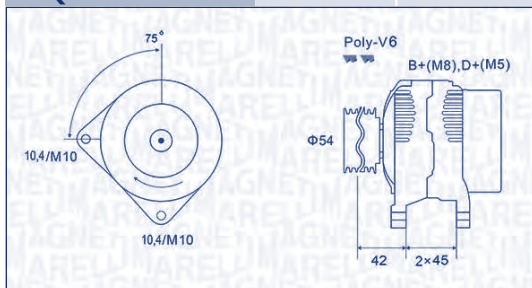

kW

MQA1564

12 V

90 A

CITROËN

BERLINGO / BERLINGO FIRST (M_L)	1.9 D 70 (MBWJZ, MCWJZ)	DW8, DW8B	51	04/99 → 12/11	OE: 57052C/5705FX; → 05/08 5M
	1.9 D 70 4WD (MBWJZ, MCWJZ)	DW8B	51	07/98 → 03/06	OE: 57052C/5705FX; 03/04 → 5M
	2.0 HDI 90 (MBRHY, MCRHY)	DW10TD	66	12/99 → 12/11	OE: 57052C/5705FX; → 05/08 5M
	2.0 HDI 90 4WD (MBRHY, MCRHY)	DW10TD	66	11/00 → 10/05	OE: 57052C; 03/04 → 5M
BERLINGO / BERLINGO FIRST MPV	1.9 D (MFWJZ)	DW8, DW8B	51	07/98 → 10/05	OE: 57052C/5705FX 5M
	1.9 D 4WD (MFWJZ)	DW8B	51	07/98 → 10/05	OE: 57052C/5705FX; 12/02 → 5M
	2.0 HDI 90 (MFRHY)	DW10TD	66	12/99 → 10/05	OE: 57052C/5705FX 5M
C5 I (DC)	2.0 HDi	DW10ATED	79	03/01 → 08/04	OE: 57052C; 09/02 → 5M
	2.0 HDi (DCRHYB)	DW10TD	66	03/01 → 08/04	OE: 57052C/5705FX 5M
C5 I Break (DE)	2.0 HDi (DERHSB, DERHSE)	DW10ATED	79	06/01 → 08/04	OE: 57052C/5705FX 5M
	2.0 HDi (DERHYB)	DW10TD	66	06/01 → 08/04	OE: 57052C/5705FX 5M
EVASION MPV (22, U6)	2.0 16V	EW10J4	100	05/00 → 07/02	OE: 57052C; 07/00 → 05/02 5M
	2.0 HDI	DW10ATED	80	08/99 → 07/02	OE: 57052C; → 05/02 5M
JUMPER I Autobus (244, Z)	2.0 HDi	DW10TD	62	04/02 → 06/06	OE: 57052C/5705FX 5M
	2.2 HDi	DW12UTED	74	04/02 → 06/06	OE: 57052C/5705FX 5M
JUMPER I Furgone (230L)	2.0 HDI	DW10TD	62	11/01 → 04/02	OE: 57052C; → 12/01 5M
JUMPER I Furgone (244)	2.0 HDi	DW10TD	62	04/02 → 06/06	OE: 57052C/5705FX 5M
	2.2 HDi	DW12UTED	74	04/02 → 06/06	OE: 57052C/5705FX 5M
JUMPER I Pianale piatto/ Telaio (244)	2.0 HDi	DW10TD	62	04/02 → 06/06	OE: 57052C/5705FX 5M
	2.2 HDi	DW12UTED	74	04/02 → 06/06	OE: 57052C/5705FX 5M
JUMPY I (U6U)	1.9 D 70	DW8, DW8B	51	04/98 → 11/03	OE: 57052C; 05/98 → 5M
	2.0	EW10J4	100	04/00 → 12/06	OE: 57052C/5705FX; 09/00 → 12/03 5M