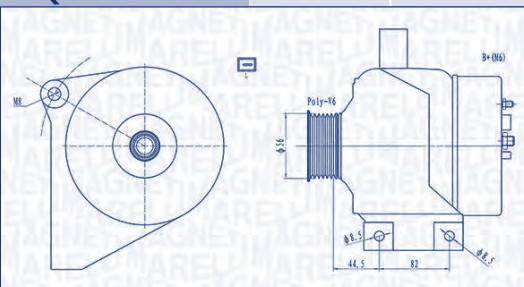

MQA1861

12 V

160 A

VOLVO

S60 I (384)	2.0 T	B 5204 T5	132	07/00 → 04/10	OE: 36050268
	2.4	B 5244 S2	103	07/00 → 04/10	OE: 36050268