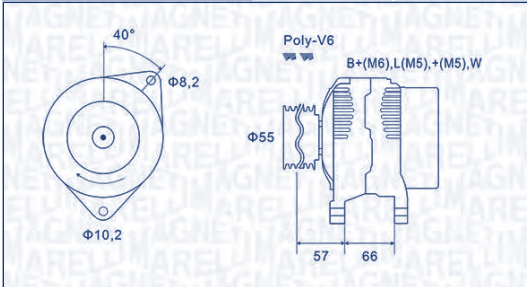

kW

MQA1036

14 V

110 A

AUDI

CABRIOLET B3 (8G7)	1.9 TDI	1Z, AHU	66	06/95 → 08/00

CITROËN

EVASION MPV (22, U6)	1.8	LFZ (XU7JP)	73	05/97 → 07/02
	2.0 Turbo C.T.	RGX (XU10J2TE)	108	06/94 → 07/02

JUMPER I Autobus (230P)	2.0	RFW (XU10J2U)	80	02/94 → 04/02
	2.0 4x4	RFW (XU10J2U)	80	08/96 → 04/02
	2.5 D	T9A (DJ5)	63	08/94 → 04/02
	2.5 D 4x4	T9A (DJ5)	63	08/96 → 04/02
	2.5 TD	T8A (DJ5T)	76	08/94 → 04/02
	2.5 TD 4x4	T8A (DJ5T)	76	08/96 → 04/02
	2.5 TDi	THX (DJ5TED)	79	12/96 → 11/00
	2.5 TDi 4x4	THX (DJ5TED)	79	12/96 → 11/00

JUMPER I Furgone (230L)	2.0	RFW (XU10J2U)	80	03/94 → 04/02
	2.0 4x4	RFW (XU10J2U)	80	10/96 → 01/02
	2.5 D	T9A (DJ5)	63	03/94 → 04/02
	2.5 D 4x4	T9A (DJ5)	63	03/00 → 04/02
	2.5 TD	T8A (DJ5T)	76	03/94 → 04/02
	2.5 TDi	THX (DJ5TED)	79	12/96 → 11/00
	2.5 TDi 4x4	THX (DJ5TED)	79	03/00 → 11/00

JUMPER I Pianale piatto/ Telaio (230)	2.0	RFW (XU10J2U)	80	03/94 → 04/02
	2.5 D	T9A (DJ5)	63	03/94 → 04/02
	2.5 D 4x4	T9A (DJ5)	63	03/00 → 04/02
	2.5 TD	T8A (DJ5T)	76	03/94 → 04/02
	2.5 TDi 4x4	THX (DJ5TED)	79	03/00 → 04/02

XANTIA (X1, X2)	2.0 i 16V	RFT (XU10J4/Z)	110	06/94 → 01/98

XANTIA Break (X1, X2)	1.8 i	LFZ (XU7JP)	74	06/95 → 01/98
	2.0 i	RFX (XU10J2C)	89	06/95 → 04/03

XM (Y4)	2.0 i 16V	RFV (XU10J4R)	97	05/94 → 10/00

XM Break (Y4)	2.0 i 16V	RFV (XU10J4R)	97	05/94 → 10/00

ZX (N2)	2.0 i 16V	RFT (XU10J4/Z)	110	06/94 → 06/97

FIAT

DUCATO Autobus (230)	2.0 4x4	RFW	80	11/94 → 11/01

DUCATO Autobus (244)	2.0	RFL	81	12/01 → 07/06

DUCATO Furgone (230)	2.0	RFW	80	03/94 → 04/02

DUCATO Furgone (244)	2.0	RFL	81	12/01 → 07/06