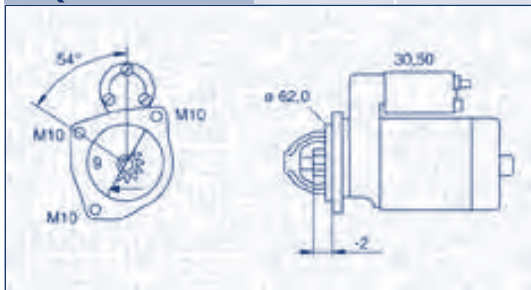

kW

MQS566

1 kW

12 V

CITROËN

BERLINGO / BERLINGO FIRST MPV	1.8 i (MFLFX)	XU7JB	66	05/97 → 10/02	5M
EVASION MPV	1.8	XU7JP	76	02/96 → 12/96	5M
		XU7JP	73	05/97 → 07/02	5M
JUMPER I Autobus (230P)	2.0 4x4	XU10J4R	97	05/98 → 04/00	5M
		XU10J2U	80	08/96 → 04/02	5M
JUMPER I Autobus (244, Z)	2.0	XU10J2U	81	04/02 → 06/06	5M
		XU10J2U/RFW	81	02/03 → 06/06	5M
JUMPER I Furgonato (230L)	2.0 4x4	XU10J2U	80	10/96 → 01/02	5M
JUMPER I Furgonato (244)	2.0	XU10J2U	81	04/02 → 06/06	5M
		XU10J2U/RFW	81	02/03 → 06/06	5M
XANTIA	1.8 i	XU7JB	66	04/97 → 04/03	5M
XANTIA Break	1.8 i	XU7JB	66	04/97 → 04/03	5M
XSARA (N1)	1.8 i	XU7JB	66	04/97 → 09/00	5M
		XU7JP4	81	04/97 → 09/00	5M
		XU7JP	74	04/97 → 09/00	5M
		XU10J4R	97	07/98 → 09/00	5M
XSARA Break (N2)	1.8 i	XU7JB	66	10/97 → 09/00	5M
		XU7JP4	81	10/97 → 09/00	5M
		XU7JP	74	10/97 → 09/00	4A
		XU7JP4-G	81	05/98 → 08/00	5M
		XU10J4R	97	07/98 → 09/00	5M
XSARA Coupé (N0)	1.8 i	XU7JP	74	02/98 → 09/00	4A
		XU7JB	66	02/98 → 09/00	5M
		XU7JP4	81	02/98 → 09/00	5M
		XU10J4RS	120	02/98 → 03/05	5M

FIAT

DUCATO Autobus (244)	2.0	RFL	81	12/01 → 07/06	5M
	2.0 4x4	RFL	81	05/02 → 07/06	5M
	2.0 Bipower	RFL	81	11/02 → 07/06	5M
DUCATO Furgonato (244)	2.0	RFL	81	12/01 → 07/06	5M
	2.0 4x4	RFL	81	05/02 → 07/06	5M
	2.0 Bipower	RFL	81	11/02 → 07/06	5M
DUCATO Pianale piatto/ Telaio (244)	2.0	RFL	81	04/02 → 07/06	5M