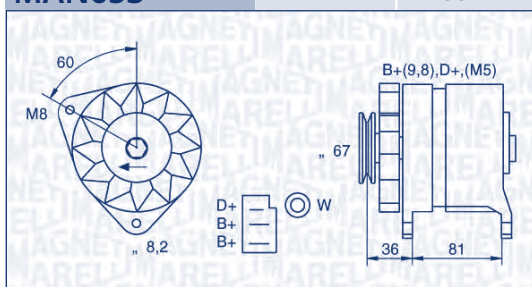

MAN653

12 V

55 A

FORD

COURIER (J5, J3)	1.3	J4C	44	02/96 → 08/03	OE: 6136949	
ESCORT V Turnier (ANL)	1.4	F4B, FUH	55	01/94 → 01/95	OE: 6136949	
ESCORT VI (GAL, AAL, ABL)	1.3	J6A, J4B	44	01/95 → 10/98	OE: 6136949	
	1.4	F4B	55	01/95 → 10/98	OE: 6136949	
ESCORT VI Cabriolet (ALL)	1.4	F4B	55	02/95 → 08/98	OE: 6136949