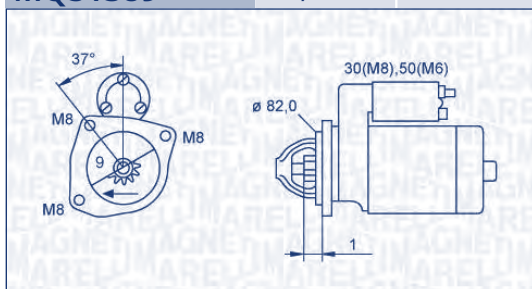

MQS1389

2,3 kW

12 V

CITROËN

JUMPER I Autobus (230P)	2.8 HDi	8140-43S	94	09/00 → 04/02	5M
	2.8 HDi 4x4	8140-43S	94	09/00 → 04/02	5M
JUMPER I Autobus (244, Z)	2.8 HDi	F28TDCR	94	04/02 → 06/06	CHASSIS: 17600144 → 5M
	2.8 HDi Trazione integrale	F28TDCR	94	04/02 → 06/06	CHASSIS: 17600144 → 5M
JUMPER I Furgonato (230L)	2.8 HDi	8140-43S	94	09/00 → 04/02	5M
	2.8 HDi 4x4	8140-43S	94	09/00 → 04/02	5M
JUMPER I Furgonato (244)	2.8 HDi	F28TDCR	94	04/02 → 06/06	CHASSIS: 17600144 → 5M
		F28TDCR	107	04/04 → 06/06	CHASSIS: 17600144 → 5M
	2.8 HDi 4x4	F28TDCR	94	04/02 → 06/06	CHASSIS: 17600144 → 5M