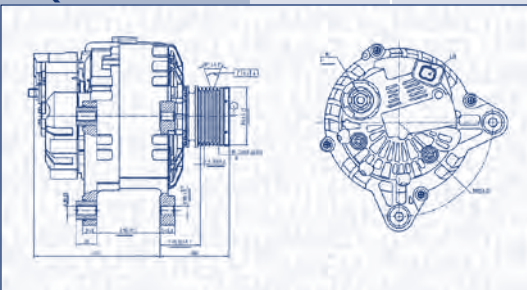

MQA9064

12 V

120 A

DACIA

DOKKER	1.5 dCi 75 / Blue dCi 75 (FEJW, FEAH)	K9K.6.12, K9K.6.26	55	12/12 →	→ 10/20; OE: 2310007865A 5M
	1.5 dCi (FEAJ)	K9K.6.12, K9K.6.26	66	12/12 →	→ 10/20; OE: 2310007865A 5M
DOKKER MPV / Space wagon (KE)	1.5 dCi / Blue dCi 75 (KEAJ, KEAH, KEJW)	K9K.6.12, K9K.6.26	55	11/12 →	→ 10/20; OE: 2310007865A 5M
	1.5 dCi (KEAJ, KEAH)	K9K.6.12, K9K.6.26	66	11/12 →	→ 10/20; OE: 2310007865A 5M
DUSTER (HS)	1.5 dCi	K9K.7.96	63	04/10 → 01/18	OE: 2310007865A 5M
		K9K.6.66, K9K.8.56	80	08/13 → 01/18	OE: 2310007865A 6M
	1.5 dCi (HSAJ)	K9K.6.12, K9K.6.26	66	10/10 → 01/18	OE: 2310007865A 5M
	1.5 dCi (HSMC)	K9K.8.96	79	06/10 → 01/18	OE: 2310007865A 6M
LOGDY (JS)	1.5 dCi	K9K.6.12, K9K.6.26	66	03/12 →	OE: 2310007865A 5M
LOGAN II	1.5 dCi	K9K.6.12, K9K.6.26	66	10/12 →	OE: 2310007865A 5M
	1.5 dCi / Blue dCi 75	K9K.6.12, K9K.6.26	55	10/12 →	OE: 2310007865A 5M
LOGAN MCV II	1.5 dCi	K9K.6.12, K9K.6.26	55	02/13 →	OE: 2310007865A 5M
		K9K.6.12, K9K.6.26	66	02/13 →	OE: 2310007865A 5M