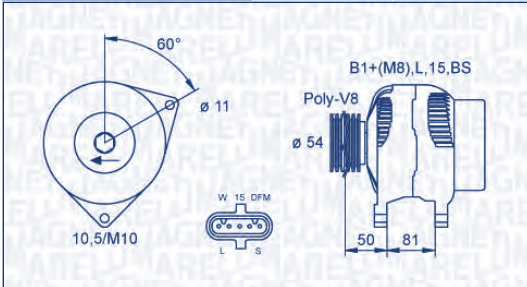

kW

MQA1812

28 V

90 A

IVECO

	60 E 16 K tector	F4AE3481D	118	09/06 → 09/15	
	60 E 16 tector, 60 E 16 P tector	F4AE3481D	118	09/06 → 09/15	
	65 E 13 K tector	F4AE0481D	95	09/00 → 09/15	
	65 E 13 tector	F4AE0481D	95	09/00 → 09/15	
	65 E 14 K tector	F4AE3481C	103	09/06 → 09/15	
	65 E 14 tector, 65 E 14 P tector	F4AE3481C	103	09/06 → 09/15	
	65 E 15 tector, 65 E 15 P tector	F4AE0481C	110	09/00 → 09/15	
	65 E 16 K tector	F4AE3481D	118	09/06 → 09/15	
	65 E 16 tector, 65 E 16 P tector	F4AE3481D	118	09/06 → 09/15	
	75 E 13 K tector	F4AE0481D	95	09/00 → 09/15	
	75 E 13 tector, 75 E 13 P tector	F4AE0481D	95	09/00 → 09/15	
	75 E 14 K tector	F4AE3481C	103	09/06 → 09/15	
	75 E 14 tector, 75 E 14 P tector	F4AE3481C	103	09/06 → 09/15	
	75 E 15 K tector	F4AE0481C	110	09/00 → 09/15	
	75 E 15 tector, 75 E 15 P tector	F4AE0481C	110	09/00 → 09/15	
	75 E 16 K tector	F4AE3481D	118	09/06 → 09/15	
	75 E 16 tector, 75 E 16 P tector	F4AE3481D	118	09/06 → 09/15	
EUROCARGO I-III	75 E 17 K, 75 E 18 K tector	F4AE0481A, F4AE3481B	125	09/00 → 09/15	
	75 E 17, 75 E 17 P, 75 E 18 tector	F4AE0481A, F4AE3481B	125	09/00 → 09/15	
	75 E 18 K tector	F4AE0681E	134	09/00 → 09/15	
	75 E 18 tector, 75 E 18 P tector	F4AE0681E, F4AE0681D	134	09/00 → 09/15	
	80 E 17 K, 80 E 17 DK tector, 80 E 18 K tector	F4AE0481A, F4AE3481B	125	09/00 → 09/15	
	80 E 17, 80 E 17 D tector, 80 E 17 DP tector, 80 E 18 tector	F4AE0481A, F4AE3481B	125	09/00 → 09/15	
	80 E 18 K tector	F4AE3481B	130	09/06 → 09/15	
	80 E 18 K tector, 80 E 18 DK tector	F4AE0681E	134	09/00 → 09/15	
	80 E 18 tector, 80 E 18 D tector, 80 E 18 DP tector	F4AE0681E, F4AE0681D	134	09/00 → 09/15	
	80 E 18 tector, 80 E 18 P tector, 80 E 18 FP tector	F4AE3481B	130	09/06 → 09/15	
	80 E 18 tector, 80 E 18 P tector, 80 E 18 FP tector	F4AE3481B	130	09/06 → 09/15