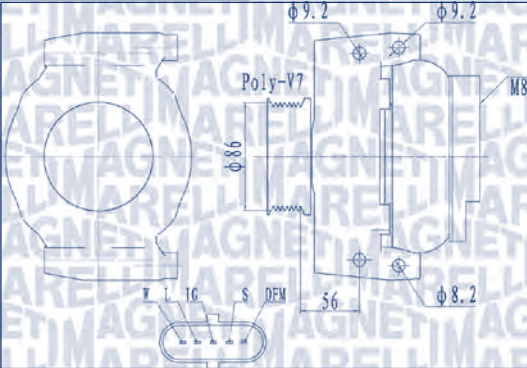

kw

MQA1917

28 V

80 A

DAF

CF 85/XF 105

n/a

n/a

n/a 10/05 → 05/13