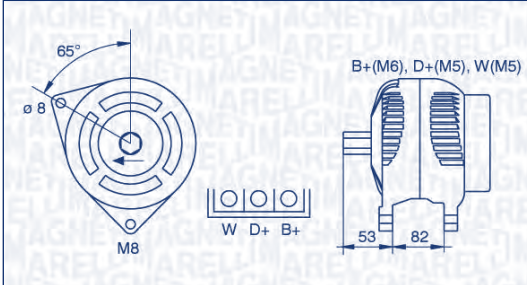

kw

MAN7462

14 V

85 A

PERKINS

ENGINE

EngineFor Tractors
Application