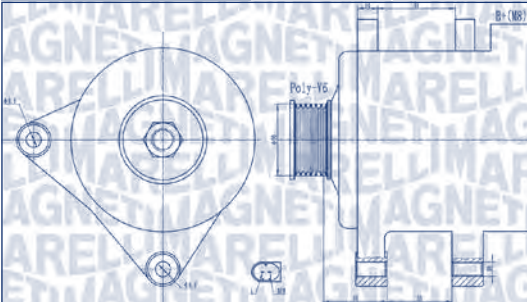

kw

MQA2056

14 V

110 A

AUDI

A3 (8P1)	1.4 TFSI	CAXC	92	09/07 → 08/12	07/08 →	6M M ❄️

SEAT

ALTEA (5P1)	1.4 TSI	CAXC	92	11/07 → 07/15		6M M ❄️
LEON (1P1)	1.4 TSI	CAXC	92	11/07 → 12/12	10/09 → 05/10	6M M ❄️

SKODA

OCTAVIA II (1Z3)	1.4 TSI	CAXA	90	11/08 → 06/13		6M M ❄️
OCTAVIA II Combi (1Z5)	1.4 TSI	CAXA	90	11/08 → 06/13		6M M ❄️

VOLKSWAGEN

GOLF V (1K1)	1.4 TSI	CAXA	90	05/07 → 11/08		6M ❄️
GOLF V Variant (1K5)	1.4 TSI	CAXA	90	06/07 → 07/09	→ 11/08	6M ❄️
GOLF VI Variant (AJ5)	1.4 TSI	CAXA	90	07/09 → 07/13		6M