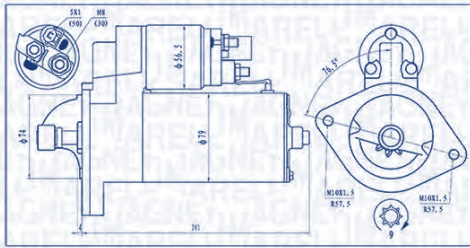

kW

MQS1135

2 kW

12 V

TOYOTA

AVENSIS (T22)	2.0 D-4D (CDT220_, CDT220R)	1CD-FTV	81	10/99 → 02/03	OE: 281000B010/20
	2.0 TD (CT220_, CT220R)	2C-TE	66	09/97 → 02/03	OE: 281000B010/20
	2.0 D-4D (CDT250_, CDT250R)	1CD-FTV	85	04/03 → 11/08	OE: 281000B010/20
AVENSIS Liftback (T22)	2.0 D-4D (CDT220_, CDT220R)	1CD-FTV	81	10/99 → 02/03	OE: 281000B010/20
	2.0 TD (CT220_, CT220R)	2C-TE	66	09/97 → 02/03	OE: 281000B010/20
AVENSIS Station wagon (T22)	2.0 D-4D (CDT220_, CDT220R)	1CD-FTV	81	10/99 → 02/03	OE: 281000B010/20
	2.0 TD (CT220_, CT220R)	2C-TE	66	09/97 → 02/03	OE: 281000B010/20
	2.0 D-4D (CDT250_, CDT250R)	1CD-FTV	85	04/03 → 11/08	OE: 281000B010/20
AVENSIS (T25)	2.0 D-4D (CDT250_, CDT250R)	1CD-FTV	85	04/03 → 11/08	OE: 281000B010/20
COROLLA (E12)	2.0 D-4D (CDE120_)	1CD-FTV	66	01/02 → 12/06	OE: 281000B010/20
	2.0 D-4D (CDE120_, CDE120R)	1CD-FTV	66	01/02 → 12/06	OE: 281000B010/20
		1CD-FTV	85	06/04 → 07/07	OE: 281000B010/20
	2.0 D-4D (CDE120R, CDE120L_)	1CD-FTV	81	01/02 → 12/06	OE: 281000B010/20
1CD-FTV		85	05/03 → 02/07	OE: 281000B010/20	
COROLLA Station wagon (E12)	2.0 D-4D (CDE120_)	1CD-FTV	66	01/02 → 02/07	OE: 281000B010/20
		1CD-FTV	85	04/04 → 02/07	OE: 281000B010/20
COROLLA Verso (E12)	2.0 D-4D (CDE120_)	1CD-FTV	66	01/02 → 05/04	OE: 281000B010/20
COROLLA Verso (ZER, ZZE12, R1)	2.0 D-4D (CUR10_)	1CD-FTV	85	04/04 → 03/09	OE: 281000B010/20