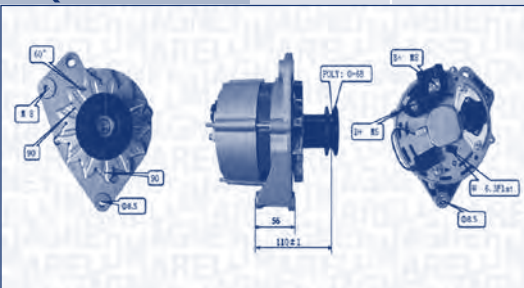

**MAGNETI
MARELLI**

PARTS & SERVICES

kw

MQA375

14 V

70 A

RENAULT

RAPID Box Body/MPV	1.0	C1C.7.06	27	02/86 → 05/92	4M
		C1E.7.62	35	09/93 → 04/95	4M
	1.1	C1E.7.50	34	09/85 → 08/91	4M
		C1E.7.56	33	06/87 → 09/91	4M
		C1E.7.50, C1E.7.52	33	07/85 → 04/95	4M
	1.2	C1G.7.26	40	09/91 → 08/93	4M
		C3G.7.10, C3G.7.12	40	09/91 → 03/98	4M
	1.4	C2J.7.84	44	03/86 → 08/91	5M
		C1J.7.68	43	07/85 → 08/91	5M
	1.4 Cat	C3J.7.00, C3J.7.02	43	08/88 → 03/98	5M
SUPER 5	1.0	n/a	30	10/84 → 10/88	4M
		n/a	35	10/89 → 12/90	4M
	1.1	n/a	33	01/86 → 03/95	4M
		n/a	34	10/84 → 10/88	4M
	1.2	n/a	40	01/87 → 08/90	4M
		n/a	43	10/84 → 06/88	5M
	1.4	n/a	52	10/84 → 07/89	5M
		n/a	44	06/87 → 08/90	5M
		n/a	49	06/87 → 07/89	3A
	1.4 Cat	n/a	43	10/85 → 12/96	5M
1.4 Turbo	n/a	88	04/85 → 08/90	5M	
SUPER 5 Hatchback Van	1.0	n/a	30	10/84 → 10/88	4M
	1.1	n/a	34	10/84 → 12/96	4M
	1.2	n/a	44	01/87 → 12/96	4M
TRAFIC Bus	1.6	n/a	48	01/84 → 06/86	A
	1.6 4x4	n/a	48	03/80 → 08/86	08/85 → M
TRAFIC Platform/Chassis	1.6	198007à	48	03/80 → 06/86	5M
TRAFIC Van	1.6	n/a	48	01/83 → 06/86	A
	1.6 4x4	n/a	48	08/85 → 06/86	M

MQA0520

12 V

65 A

VOLKSWAGEN

LT 28-35 I Pianale piatto/ Telaio (281-363)	2.4 i	1E	69	03/94 → 06/96	
LT 40-55 I Pianale piatto/ Telaio (293-909)	2.4 i	1E	69	03/94 → 06/96