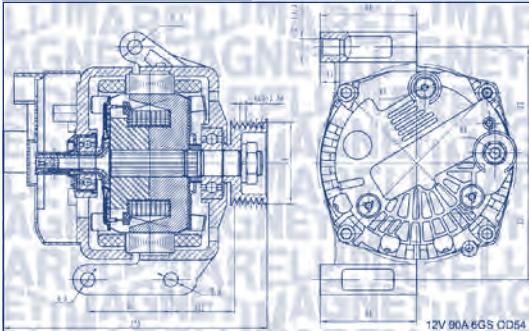

kW

MQA15622

12 V

90 A

FIAT

PALIO (178, 171)	1.2	n/a	44	07/97 → 08/02	03/01 → 04/02	5M M
PALIO Weekend (178, 173, 373, 374, 171)	1.2 (178DYA1A, 178DXS1A)	n/a	44	07/97 → 10/04	03/01 → 04/02	5M M
	1.2 (178DYE1A, 178DYE1AAP, 178DYE1AAT)	n/a	59	09/01 → 10/04	→ 04/02	5M M
PUNTO (188)	1.2 16V 80	n/a	59	09/99 → 04/06	→ 06/03	CVT M
	1.2 60	n/a	44	09/99 → 12/10	01/00 → 06/03	5M M
PUNTO Hatchback Van (188)	1.2 60	n/a	44	02/00 → 10/09	→ 06/03	5M M
SIENA (178, 172)	1.3 (178CXS1AAI, 178BYA1AAT, 178CYA1AAT)	n/a	44	09/01 → 12/12	04/02 → 04/02	5M M