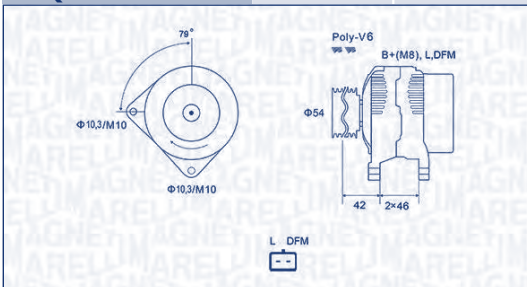

kW

MQA1846

12 V

200 A

MERCEDES-BENZ

VITO / MIXTO Furgone (W639)	109 CDI (639.601, 639.603, 639.605)	646.983	65	09/03 →	OE: A0131541002; →01/06	6M
		646.981	70	08/06 →	OE: A0131541002; 09/06 → 09/10	6M
	111 CDI (639.601, 639.603, 639.605)	646.982	80	09/03 →	OE: A0131541002; →01/06	6M
	111 CDI 4x4 (639.601, 639.603, 639.605)	646.982	80	09/07 →	OE: A0131541002; →09/10	6M
	115 CDI (639.601, 639.603, 639.605)	646.980, 646.982	110	09/03 →	OE: A0131541002; →09/10	6M
VITO Autobus (W639)	109 CDI (639.701, 639.703, 639.705)	646.983	65	09/03 →	OE: A0131541002; →01/06	6M
		646.981	70	09/06 →	OE: A0131541002; →09/10	6M
	109 CDI 4x4 (639.701)	646.981	70	09/07 → 08/14	OE: A0131541002	6M
	111 CDI (639.701, 639.703, 639.705)	646.982	80	09/03 →	OE: A0131541002; →01/06	6M
	111 CDI 4x4 (639.701, 639.703, 639.705)	646.982	80	09/07 → 08/14	OE: A0131541002; →09/10	6M
	115 CDI (639.701, 639.703, 639.705)	646.982	110	09/03 →	OE: A0131541002; →09/10	6M
	115 CDI 4x4 (639.701, 639.705)	646.982	110	09/07 → 08/14	OE: A0131541002; →09/10	5A

MQA1850

12 V

150 A

CITROËN

BERLINGO / BERLINGO FIRST (M_)	2.0 HDI 90 (MBRHY, MCRHY)	DW10TD	66	12/99 → 12/11	M	❄
BERLINGO / BERLINGO FIRST MPV	2.0 HDI 90 (MFRHY)	DW10TD	66	12/99 → 10/05	M	❄
C1 (PM, PN)	1.4 HDi	DV4TD	40	06/05 → 09/14		
C2 (JM)	1.4 HDi	DV4TD	50	07/03 → 12/09	09/03 →	❄ ❄
C2 ENTERPRISE (JG)	1.4 HDi	DV4TD	50	09/06 → 12/09		❄ ❄

PEUGEOT

206 Hatchback (2A/C)	1.4 HDi	DV4TD	51	09/02 → 02/07	❄	❄
206 Hatchback (2A/C)	1.4 HDi eco 70	DV4TD	50	09/01 → 04/09	❄	❄
206 SW (2E/K)	1.4 HDi	DV4TD	50	07/02 → 02/07	❄	❄
206 Tre volumi	1.4 HDi eco 70	DV4TD	50	09/08 →	❄	❄
RANCH (5, G)	2.0 HDi	DW10TD	66	04/00 → 07/08		
RANCH MPV / Space wagon (5, G)	2.0 HDi	DW10TD	66	02/00 → 07/08