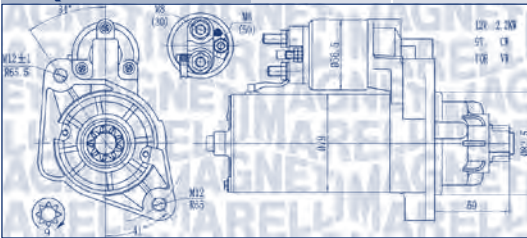

kw

MQS1377

2,2 kW

12 V

VOLVO

S80 II (124)	1.6 D DRiVe	D 4164 T	80	01/10 → 12/11	OE: 30667058/30667494/ 30667874/36000221/8603409
	2.0 TDi	D 4204 T	100	02/08 → 03/11	OE: 30667058/30667494/ 30667874/36000221/8603409
V50 (545)	1.6 D	D 4164 T	81	01/05 → 12/11	OE: 30667058/30667494/ 30667874/36000221/8603409
	2.0 D	D 4204 T	100	04/04 → 12/10	OE: 30667058/30667494/ 30667874/36000221/8603409
V70 III (135)	1.6 D	D 4164 T	80	07/09 → 12/11	OE: 30667058/30667494/ 30667874/36000221/8603409
	2.0 D	D 4204 T	100	10/07 → 12/15	OE: 30667058/30667494/ 30667874/36000221/8603409

MQS1378

2,2 kW

12 V

VOLKSWAGEN

TOUAREG (7LA, 7L6, 7L7)	2.5 R5 TDI	BLK, BPD	120	08/03 → 05/10	OE: 070911023BX