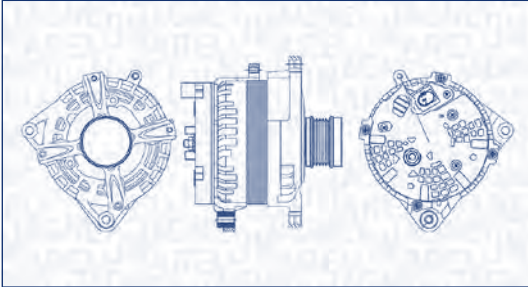

kW

MQA6467

14 V

150 A

MERCEDES-BENZ

A CLASS (W176)	A 160 (176.041)	M 270.910	75	07/15 → 05/18	
	A 180 (176.042)	M 270.910	90	09/12 → 05/18	
	A 200 (176.043)	M 270.910	115	06/12 → 05/18	
	A 220 4-matic (176.047)	M 270.920	135	05/14 → 05/18	
	A 250 (176.044)	M 270.920	155	06/12 → 05/18	
	A 250 (176.050)	M 270.920	160	07/15 → 05/18	
	A 250 4-matic (176.046)	M 270.920	155	06/13 → 05/18	
	A 250 4-matic (176.051)	M 270.920	160	07/15 → 05/18	
B CLASS Sports Tourer (W246, W242)	B 160 (246.241)	M 270.910	75	07/15 → 12/18	
	B 180 (246.242)	M 270.910	90	11/11 → 12/18	
	B 200 (246.243)	M 270.910	115	11/11 → 12/18	
	B 200 Natural Gas Drive / B 200 c (242.848)	M 270.920	115	11/12 → 12/17	
	B 220 4-matic (246.247)	M 270.920	135	05/13 → 12/18	
	B 250 (246.244)	M 270.920	155	05/12 → 12/18	
	B 250 4-matic (246.246)	M 270.920	155	08/14 → 12/18	
C CLASS C T-Model (S205)	C 200 4-matic (205.243)	M 274.920	135	04/15 → 05/18	
	C 300 (205.248)	M 274.920	180	09/15 → 05/18	
CLA Coupé (C117)	CLA 180 (117.342)	M 270.910	90	01/13 → 03/19	
	CLA 200 (117.343)	M 270.910	115	01/13 → 03/19	
	CLA 220 4-matic (117.347)	M 270.920	135	04/16 → 03/19	
	CLA 250 (117.344)	M 270.920	155	01/13 → 03/19	
	CLA 250 (117.350)	M 270.920	160	07/15 → 03/19	
	CLA 250 4-matic (117.346)	M 270.920, M 274.920	155	07/13 → 03/19	
	CLA 250 4-matic (117.351)	M 270.920	160	07/15 → 03/19	
CLA Shooting Brake (X117)	CLA 180 (117.942)	M 270.910	90	01/15 → 03/19	
	CLA 200 (117.943)	M 270.910	115	01/15 → 03/19	
	CLA 220 4-matic (117.947)	M 270.920	135	04/16 → 03/19	
	CLA 250 (117.944)	M 270.920	155	01/15 → 03/19	
	CLA 250 4-matic (117.946)	M 270.920	155	01/15 → 03/19	
	CLA 250 4-matic (117.951)	M 270.920	160	07/15 → 03/19	
GLA CLASS (X156)	GLA 180 (156.942)	M 270.910	90	02/15 → 12/19	
	GLA 200 (156.943)	M 270.910	115	12/13 → 12/19	
	GLA 220 4-matic (156.947)	M 270.920	135	01/17 → 12/19	
	GLA 250 (156.944)	M 270.920	155	12/13 → 12/19	
	GLA 250 4-matic (156.946)	M 270.920	155	12/13 → 12/19