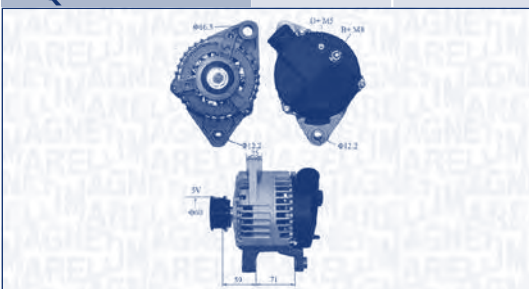

MQA1221

12 V

85 A

FIAT

BRAVA (182)	1.6 16V (182.BB)	182 A4.000	76	02/96 → 10/01			
	1.6 16V (182.BH)	SCANIA/DSC 9.08, SCANIA/DSC 9.02	66	10/95 → 10/01		⊗	

**MAGNETI
MARELLI**

PARTS & SERVICES

kw