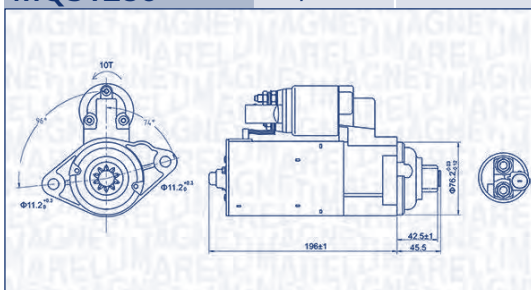

MQS1286

1,7 kW

12 V

AUDI

A3 (8P1)	3.2 V6 quattro	BDB, BMJ, BUB	184	07/03 → 05/09	OE: 02E911023H
A3 Cabriolet (8P7)	2.0 TDI	CBAB, CFFB	103	04/08 → 05/13	OE: 02E911023H