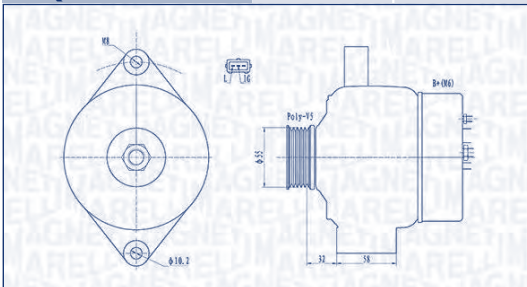

MQA2026

12 V

70 A

OPEL

AGILA (B)	1.0 (F68)	K10B	48	04/08 → 06/11	
	1.0 LPG (F68)	K10B	48	01/10 → 06/11	
	1.2 (F68)	K12B	63	04/08 → 10/12	
		K12B	69	04/10 → 10/14	
	1.2 LPG (F68)	K12B	63	04/08 → 10/10	

SUZUKI

GRAND VITARA I (FT, HT)	2.0 4x4 (TA52, TL52, SQ420)	J20A	94	03/98 → 07/03	
SPLASH (EX)	1.0 (A5B 310)	K10B	48	01/08 →	
	1.2 (A5B 412)	K12B	63	01/08 →	
	1.2 VVT (A5B 412)	K12B	66	06/11 →	
SWIFT III (MZ, EZ)	1.3 (RS 413, ZC115)	M13A	68	02/05 →	
SX4 / SX4 CLASSIC (EY, GY)	1.5 (RW 415)	M15A	73	06/06 → 07/10	
	1.6 VVT (RW 416, YA21S)	M16A	88	07/09 →	
		M16A	79	06/06 →	
	1.6 VVT 4x4 (RW416)	M16A	88	07/09 →