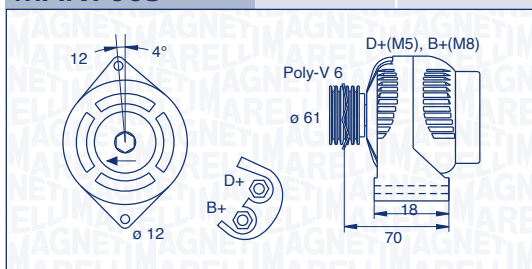

kW

MAN7005

12 V

140 A

ALFA ROMEO

147 (937)	1.9 JTD 16V (937.AXG1B, 937.BXG1B)	192 A5.000	103	11/02 → 03/10	OE: 71746673/71750297
156 (932)	1.9 JTD 16V (932AXE00)	192 A5.000	103	11/02 → 09/05	
159 (939)	1.9 JTDM 8V (939AXE1B)	939 A1.000	88	09/05 → 11/11	→ 02/08
	1.9 JTDM 8V (939AXE1B, 939BXE1B, 939BXH1B)	939 A7.000, 937 A7.000	85	09/05 → 11/11	→ 02/08
	1.9 JTDM 16V (939AXC1B, 939AXC12)	939 A2.000	110	09/05 → 11/11	→ 02/08
	1.9 JTDM 16V (939AXF1B, 939AXC1B)	937 A8.000, 939 A8.000	100	09/05 → 11/11	OE: 71746673/71750297
159 Sportwagon (939)	1.9 JTDM 8V (939AXH1B, 939BXH1B)	937 A7.000	85	03/06 → 11/11	OE: 71746673/71750297
	1.9 JTDM 8V (939BXE1B)	939 A1.000	88	03/06 → 11/11	OE: 71746673/71750297
	1.9 JTDM 16V (939BXC1B)	937 A8.000, 939 A8.000	100	03/06 → 11/11	OE: 71746673/71750297
	1.9 JTDM 16V (939BXC1B, 939BXC12)	939 A2.000	110	03/06 → 11/11	OE: 71746673/71750297

FIAT

BRAVO II (198)	1.6 D Multijet (198AXH1B)	198 A3.000	77	09/07 → 12/14	OE: 71746673/71750297
	1.6 D Multijet (198AXL1B)	198 A2.000	88	03/08 → 12/14	OE: 71746673/71750297
CROMA (194)	1.9 D Multijet (194AXB1B)	939 A1.000	88	06/05 → 12/11	OE: 71746673/71750297
	1.9 D Multijet (194AXC1B, 194AXC12)	939 A2.000	110	06/05 → 12/11	OE: 71746673/71750297
PUNTO Furgone/ hatchback (188)	1.3 JTD	188 A9.000	51	06/03 → 10/05	OE: 71746673/71750297 ☒
SEDICI (189)	1.9 D Multijet 4x4	D19AA	88	06/06 → 10/11	OE: 71746673/71750297