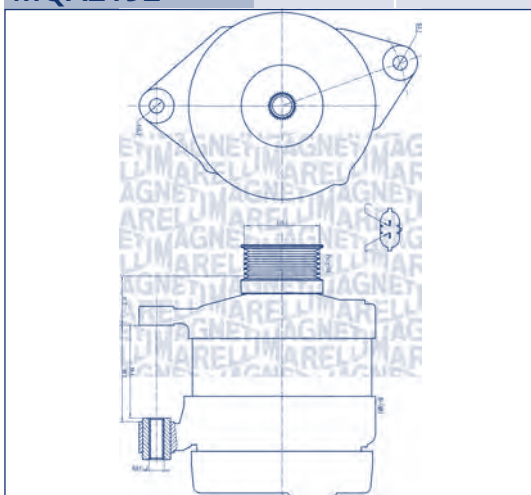

kW

MQA2190

14 V

140 A

VOLKSWAGEN

SHARAN (7N1, 7N2)	1.4 TSI	CAVA, CTHA	110	05/10 → 11/15	→ 11/15	6M
		CZDA, DJKA	110	05/15 → 11/22		
TIGUAN (5N)	1.4 TSI	CAVD, CTHD	118	05/11 → 07/18	→ 09/15	6M
		BWK, BWK, CAVA, CTHA	110	05/08 → 07/18	11/09 → 09/12	6M
		CAXA	90	08/10 → 07/18	→ 09/15	6M
	1.4 TSI 4motion	CAVD, CTHD	118	05/11 → 07/18	→ 09/15	6M
TOURAN (1T3)	1.4 TSI	CAVC, CTHC	103	05/10 → 05/15		6M
		CAVB, CTHB	125	05/10 → 05/15	DCT	

MQA2192

14 V

140 A

CHEVROLET

CRUZE (J300)	1.7 D	LUD	96	01/12 →	
	1.7 TD	A 17 DTE, A 17 DTE, LKR	81	11/13 →	
CRUZE Hatchback (J305)	1.7 D	LUD	96	01/12 → 12/15	
	1.7 TD	A 17 DTE, A 17 DTE, LKR	81	08/13 → 12/15	
CRUZE Station Wagon (J308)	1.7 TD	A 17 DTE, A 17 DTE, LKR	81	11/13 → 12/15	
		LUD	96	08/12 →	

OPEL

ASTRA J (P10)	1.7 CDTI (68)	A 17 DTS, A 17 DTF, A 17 DTE	96	07/11 → 10/15	
ASTRA J GTC	1.7 CDTI (08)	A 17 DTJ, A 17 DTC, A 17 DTE	81	03/12 → 10/13	
		A 17 DTS, A 17 DTF	96	03/12 → 06/14	
ASTRA J Sports Tourer (P10)	1.7 CDTI (35)	A 17 DTS, A 17 DTF	96	10/10 → 10/15	
ASTRA J Tre volumi	1.7 CDTI (69)	A 17 DTJ, A 17 DTC, A 17 DTE	81	06/12 → 10/15	
		A 17 DTS, A 17 DTF	96	06/12 → 10/15	
MOKKA / MOKKA X (J13)	1.7 CDTI (_76)	A 17 DTS	96	06/12 →	
	1.7 CDTI 4x4 (_76)	A 17 DTS	96	06/12 →