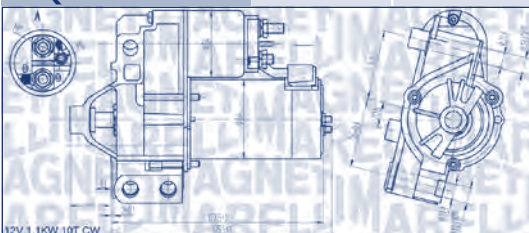

MQS1290
1 kW
12 V

CITROËN

C5 I	3.0 V6 (DCXFXC, DCXFXF)	ES9J4S	152	03/01 → 08/04	5M
C5 I Break	3.0 V6 (DEXFXC, DEXFXF)	ES9J4S	152	06/01 → 08/04	5M

**MAGNETI
MARELLI**

PARTS & SERVICES

kW

**MQS1290**

1 kW