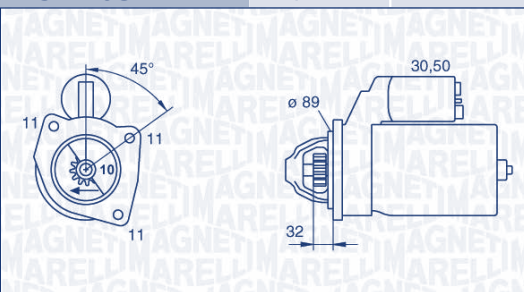

kW

MSN202

2,4 kW

12 V

SANDERSON

SB - 55/65/75 Tutte

SB - 554TC Tutte

SB - 754 Tutte

WEATHERHILL

22HB - 2 Hydraulic Tutte

LOADERS S3/1, S3/2, S3/3

MSN203

2,8 kW

12 V

ATLAS (H.WEYHAUSEN KG)

D3152 Tutte

12/69 → 01/75

ATLAS COPCO

COMPRESOR Tutte

12/74 →

BARBER GREENE

Hydrostatic Finisher SA - 141/131/140

12/75 →

BEDFORD

SB-SP - Coach (300) Tutte

12/74 → 01/84

TL 1000 330 Tutte

12/79 → 01/82

TL 1260 330 Tutte

12/79 → 01/82

TL 1630 330 - Turbo
(107 bhp) Tutte

12/81 → 01/86

TL 860 330 Tutte

12/79 → 01/82

CASE IH

1820 Tutte

12/74 → 03/97

ACCO1820 Tutte

12/74 → 03/97

TX36 Tutte

02/97 →

COMPAIR

HYDROVANE 85DS-100DS

12/75 →

DENNIS

DOMINANT Tutte

12/78 → 12/79

MUNICIPAL Tutte

12/78 →

DODGE

Serie 50 DOD72

HY-MAC

580C

12/69 →

CRAWLERS EXCAVATOR 590

12/72 →

690

12/72 →