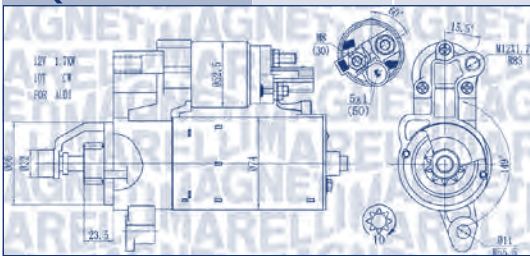

kW

MQS15574

1,1 kW

12 V

BMW

Z4 Roadster (E85)	2.5 i	N52 B25 A	130	09/05 → 02/09
	2.5 si	N52 B25 A	160	01/06 → 08/08
	3.0 si	N52 B30 A, N52 B30 BF, N52 B30	195	01/06 → 08/08
Z4 Roadster (E89)	sDrive 30 i	N52 B30 A, N52 B30 BF, N52 B30 B	190	02/09 → 08/11

MQS15635

1,7 kW

12 V

AUDI

A4 Allroad B8 (8KH)	2.0 TDI quattro	CGLC	130	11/11 → 05/16	OE: 03L911021CX/HX
A4 B8 (8K2)	2.0 TDI	CJCD, CMFB, CSUA	110	05/13 → 12/15	OE: 03L911021CX/HX
		CJCB, CAGB, CSUB	100	11/07 → 12/15	OE: 03L911021CX/HX
		CJCA, CAGA, CMEA, CMFA	105	11/07 → 12/15	OE: 03L911021CX/HX
		CGLD, CAHB, CNHC	120	08/08 → 12/15	OE: 03L911021CX/HX
		CGLC, CMGB	130	11/11 → 12/15	OE: 03L911021CX/HX
	2.0 TDI quattro	CAHA	125	01/08 → 03/12	OE: 03L911021CX/HX
		CAGC, CJCC	88	06/08 → 12/15	OE: 03L911021CX/HX
		CJCD, CSUA	110	05/13 → 12/15	OE: 03L911021CX/HX
		CJCA, CAGA	105	11/08 → 12/15	OE: 03L911021CX/HX
		CGLC	130	11/11 → 12/15	OE: 03L911021CX/HX
A4 B8 Avant (8K5)	2.0 TDI	CAHA	125	01/08 → 03/12	OE: 03L911021CX/HX
		CJCD, CMFB, CSUA	110	05/13 → 12/15	OE: 03L911021CX/HX
	2.0 TDI quattro	CJCA, CAGA, CMEA, CMFA	105	04/08 → 12/15	OE: 03L911021CX/HX
		CGLC	130	11/11 → 12/15	OE: 03L911021CX/HX
A5 (8T3)	2.0 TDI	CJCD, CSUA	110	05/13 → 12/15	OE: 03L911021CX/HX
		CGLC	130	11/11 → 12/15	OE: 03L911021CX/HX
		CAHA	125	08/08 → 03/12	OE: 03L911021CX/HX
	2.0 TDI quattro	CGLD, CAHB, CNHC	120	08/08 → 01/17	OE: 03L911021CX/HX
		CGLC	130	10/11 → 01/17	OE: 03L911021CX/HX
A5 Cabriolet (8F7)	2.0 TDI	CAHA	125	08/08 → 03/12	OE: 03L911021CX/HX
		CGLC	130	12/11 → 01/17	OE: 03L911021CX/HX
		CAHA	125	08/08 → 03/12	OE: 03L911021CX/HX
	2.0 TDI quattro	CJCD, CSUA	110	05/13 → 01/17	OE: 03L911021CX/HX
		CJCA	105	10/11 → 05/15	OE: 03L911021CX/HX
A5 Sportback (8TA)	2.0 TDI	CGLC	130	10/11 → 01/17	OE: 03L911021CX/HX
		CGLC	130	01/12 → 05/15	OE: 03L911021CX/HX
	2.0 TDI quattro	CJCD, CMFB, CSUA	110	05/13 → 01/17	OE: 03L911021CX/HX
		CJCB, CAGB, CSUB	100	09/09 → 01/17	OE: 03L911021CX/HX
		CJCA, CAGA, CMEA, CMFA	105	09/09 → 01/17	OE: 03L911021CX/HX