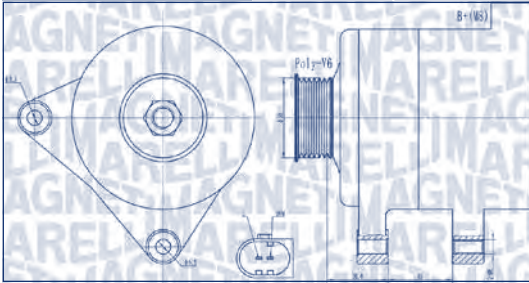

kW

MQA1985

14 V

140 A

AUDI

A1 (8X1, 8XK)	1.4 TFSI	CAVG, CTHG, CTJA	136	01/11 → 04/15	OE: 03C903023A
A1 Sportback (8XA, 8XF)	1.4 TFSI	CNVA, CAXA	90	11/11 → 04/15	OE: 03C903023A
		CAVG, CTHG, CTJA	136	11/11 → 04/15	OE: 03C903023A

SEAT

ALTEA (5P1)	1.4 TSI	CAXC	92	11/07 → 07/15	OE: 03C903023A
IBIZA IV (6J5, 6P1)	1.4 TSI	CAVF, CNUB, CTJB, CTHF	110	06/09 → 05/15	OE: 03C903023A
IBIZA IV ST (6J8, 6P8)	1.4 TSI	CAVF, CNUB, CTJB, CTHF	110	02/12 → 05/15	OE: 03C903023A
LEON (1P1)	1.4 TSI	CAXC	92	11/07 → 12/12	OE: 03C903023A
TOLEDO IV (KG3)	1.4 TSI	CAXA	90	07/12 → 06/15	OE: 03C903023A

SKODA

FABIA II (542)	1.4 TSI RS	CAVE, CTHE	132	05/10 → 12/14	OE: 03C903023A
FABIA II Combi (545)	1.4 TSI RS	CAVE, CTHE	132	05/10 → 12/14	OE: 03C903023A
OCTAVIA II (1Z3)	1.4 TSI	CAXA	90	11/08 → 06/13	OE: 03C903023A
OCTAVIA II Combi (1Z5)	1.4 TSI	CAXA	90	11/08 → 06/13	OE: 03C903023A
RAPID (NH3, NK3, NK6)	1.4 TSI	CAXA	90	07/12 → 06/15	OE: 03C903023A
SUPERB II (3T4)	1.4 TSI	CAXC	92	07/08 → 05/15	OE: 03C903023A
SUPERB II Familiare (3T5)	1.4 TSI	CAXC	92	10/09 → 05/15	OE: 03C903023A
YETI (5L)	1.4 TSI	CAXA	90	06/10 → 05/15	OE: 03C903023A

VOLKSWAGEN

BEETLE (5C1, 5C2)	1.4 TSI	CNWA, CAVD, CTHD, CTKA	118	10/11 → 07/16	
BEETLE Cabriolet (5C7, 5C8)	1.4 TSI	CNWA, CAVD, CTHD, CTKA	118	12/11 → 07/16	OE: 03C903023A
EOS (1F7, 1F8)	1.4 TSI	CAXA	90	11/07 → 08/15	OE: 03C903023A
GOLF PLUS V (5M1, 521)	1.4 TSI	BMV	103	05/06 → 06/08	OE: 03C903023A
		BLG	125	05/06 → 06/08	OE: 03C903023A
		CAXA	90	06/07 → 12/13	OE: 03C903023A
		CNWA, CAVD, CTHD	118	06/08 → 12/13	OE: 03C903023A
GOLF V (1K1)	1.4 TSI	BMV	103	05/06 → 11/08	OE: 03C903023A
GOLF VI (5K1)	1.4 TSI	CAXA	90	10/08 → 11/12	OE: 03C903023A
		CNWA, CAVD, CTHD, CTKA	118	10/08 → 11/12	OE: 03C903023A
GOLF VI Cabriolet (517)	1.4 TSI	CNWA, CAVD, CTHD, CTKA	118	03/11 → 05/16	OE: 03C903023A
GOLF VI Variant (AJ5)	1.4 TSI	CAXA	90	07/09 → 07/13	OE: 03C903023A
JETTA IV (162, 163, AV3, AV2)	1.4 TSI	CAVD, CTHD	118	04/11 → 12/17	OE: 03C903023A
		CAVA, CTHA	110	04/11 → 12/17	OE: 03C903023A
JETTA IV (162, 163, AV3, AV2)	1.6	CFNA, CLRA	77	12/11 → 04/18	OE: 03C903023A
		CFNB	63	03/13 → 03/16	OE: 03C903023A