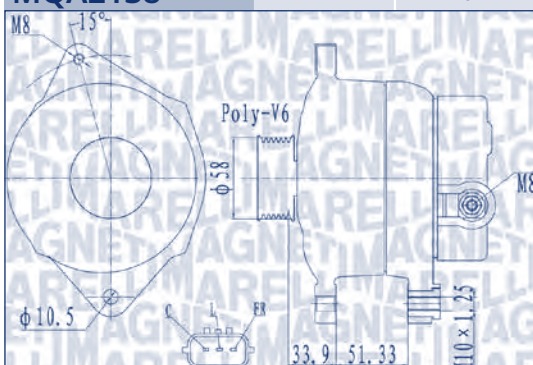

kW

MQA2137

14 V

110 A

VOLKSWAGEN

TRANSPORTER T6 / CARAVELLE T6 Autobus (SGB, SGJ, SHB, SHJ)	2.0 TDI	CAAA, CXGA	62	04/15 → 07/19	5M
		CAAB, CXGB	75	04/15 → 12/19	→ 11/19 5M
	2.0 TDI 4motion	CAAC	103	04/15 → 12/19	→ 11/19 6M
		CAAC	103	06/15 → 12/19	→ 11/19 6M
TRANSPORTER T6 Furgone (SGA, SGH, SHA, SHH)	2.0 TDI	CAAB, CXGB	75	04/15 → 12/19	→ 11/19 5M
		CAAC	103	04/15 → 12/19	→ 11/19 6M
	2.0 TDI 4motion	CAAA, CXGA	62	04/15 → 07/19	5M
		CAAC	103	06/15 → 12/19	→ 11/19 6M
TRANSPORTER T6 Pianale piatto/Telaio (SFD, SFE, SFL, SFZ, SJ)	2.0 TDI	CAAA	62	04/15 → 11/19	→ 08/18 5M
		CAAC	103	04/15 → 11/19	6M
	2.0 TDI 4motion	CAAB, CXGB	75	04/15 → 11/19	5M
		CAAC	103	06/15 → 11/19	6M

MQA2138

14 V

110 A

HYUNDAI

ix35 (LM, EL, ELH)	1.6	G4FD	99	11/10 → 12/15	→ 06/15 5M
KIA					
CEE'D Hatchback (ED)	1.4	G4FA	77	12/06 → 12/12	
	1.4 CVT	G4FA	66	08/09 → 12/12	OE: 373002B600
	1.6	G4FC	85	09/07 → 12/12	OE: 373002B600
	1.6 CVT	G4FC	92	10/10 → 12/12	OE: 373002B600
CEE'D SW (ED)	1.4	G4FA	77	10/10 → 12/12	OE: 373002B600
	1.4 CVT	G4FA	66	07/09 → 12/12	
	1.6	G4FC	85	09/07 → 11/12	OE: 373002B600
PRO CEE'D (ED)	1.4	G4FA	77	02/08 → 09/12	OE: 373002B600; 10/09 → 11/09 5M
	1.4 CVT	G4FA	66	06/10 → 09/12	OE: 373002B600
	1.6 CVT	G4FC	92	10/10 → 02/13	OE: 373002B600
SPORTAGE III (SL)	1.6 GDI	G4FD	99	06/10 → 12/15	6M
VENGA (YN)	1.4 LPG	G4FA	66	02/10 → 03/19