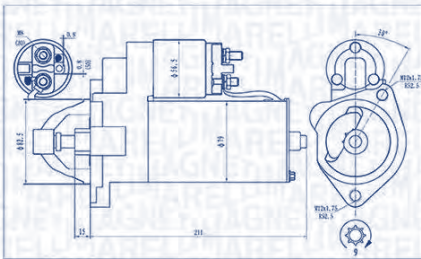

kW

MQS624

1,7 kW

12 V

AUDI

A4 B5 (8D2)	1.9 TDI	AJM	85	03/00 → 11/00	OE: 068911023/24
	1.9 TDI quattro	AJM, ATJ	85	03/00 → 11/00	OE: 068911023/24
A4 B5 Avant (8D5)	1.9 Hybrid	AHU	66	03/98 → 06/00	OE: 068911023/24
	1.9 TDI	AJM, ATJ	85	03/00 → 09/01	OE: 068911023/24
	1.9 TDI quattro	AJM, AJM, ATJ	85	03/00 → 09/01	OE: 068911023/24
A4 B6 (8E2)	1.9 TDI	BKE	85	06/04 → 12/04	OE: 068911023/24
		AVF, AWX	96	11/00 → 12/04	OE: 068911023/24
	3.0	AVB	74	05/01 → 12/04	OE: 068911023/24
		ASN	162	11/00 → 12/04	OE: 068911023/24
A4 B6 Avant (8E5)	1.9 TDI	ASN	162	11/00 → 12/04	OE: 068911023/24
		BKE	85	06/04 → 12/04	OE: 068911023/24
	3.0	AVF, AWX	96	09/01 → 12/04	OE: 068911023/24
		ASN	162	09/01 → 12/04	OE: 068911023/24
A4 B7 (8EC)	1.9 TDI	BKE, BRB	85	11/04 → 06/08	OE: 068911023/24
A4 B7 Avant (8ED)	1.9 TDI	BKE, BRB	85	11/04 → 06/08	OE: 068911023/24
A6 C5 (4B2)	1.9 TDI	AVF, AWX	96	08/01 → 01/05	OE: 068911023/24
		AJM	85	07/00 → 01/05	OE: 068911023/24
A6 C5 Avant (4B5)	1.9 TDI	AVF, AWX	96	08/01 → 01/05	OE: 068911023/24
		AJM	85	07/00 → 01/05	OE: 068911023/24
		AFN, AVG	81	02/98 → 04/01	OE: 068911023/24

SEAT

ALHAMBRA (7V8, 7V9)	1.9 TDI	AFN, AVG	81	08/96 → 06/00	OE: 068911023/24
CORDOBA (6K1, 6K2)	1.9 TDI	AFN, ASV, ASK	81	03/97 → 10/02	OE: 068911023/24
CORDOBA Vario (6K5)	1.9 TDI	AFN, ASV, ASK	81	07/97 → 12/02	OE: 068911023/24
IBIZA II (6K1)	1.9 TDI	1Z, AHU, ALH, AGR	66	08/96 → 02/02	OE: 068911023/24
TOLEDO I (1L2)	1.9 TDI	AFN	81	11/96 → 03/99	OE: 068911023/24

SKODA

SUPERB I (3U4)	1.9 TDI	AWX, AVF	96	12/01 → 03/08	OE: 068911023/24
		AVB	74	08/02 → 10/05	OE: 068911023/24

VOLKSWAGEN

PASSAT B5.5 (3B3)	1.9 TDI	AVF, AWX	96	11/00 → 05/05	OE: 068911023/24
PASSAT B5.5 Variant (3B6)	1.9 TDI	AVB	74	11/00 → 05/05	OE: 068911023/24