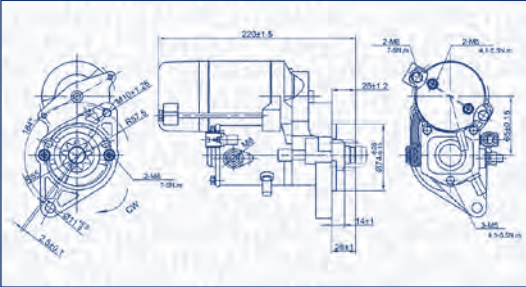

kw

MQS1358

2 kW

12 V

MINI

MINI (R50, R53)	One D	1ND-TV, W17 D14 (1ND)	65	06/03 → 09/06	OE: 12417791335
		1ND	55	06/03 → 09/06	OE: 12417791335

TOYOTA

AURIS (E15)	1.4 D-4D (NDE150_)	1ND-TV	66	03/07 → 09/12	✳
COROLLA (E12)	1.4 D (NDE120_)	1ND-TV	66	07/04 → 02/07	OE: 28100-0N031
COROLLA Station wagon (E12)	1.4 D4-D (NDE120_)	1ND-TV	66	06/04 → 10/07	OE: 28100-0N031
COROLLA (E12)	1.4 D-4D (NDE120_, NDE120R)	1ND-TV	66	06/04 → 10/06	OE: 28100-0N031
YARIS (P1)	1.4 D-4D (NLP10_)	1ND-TV	55	10/01 → 09/05	OE: 28100-0N031
YARIS (P9)	1.4 D-4D (NLP90_)	1ND-TV	66	08/05 → 12/12	OE: 28100-0N031 ✳
YARIS VERSO (P2)	1.4 D-4D (NLP20_, NLP22_)	1ND-TV	55	09/00 → 09/05	OE: 28100-0N031
YARIS VERSO VAN (P2)	1.3 VVTi (NCP22_)	2NZ-FE	63	03/00 → 09/05	OE: 28100-0N031
	1.4 D4d (NLP22_)	1ND-TV	55	10/01 → 09/05	OE: 28100-0N031