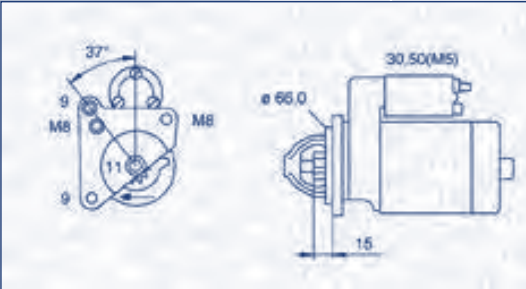

kW

MQS1257

1,1 kW

12 V

SAAB

9-3 (YS3F, E79, D79, D75)	1.8 i	Z18XE	90	01/04 → 02/15	5M
9-3 Station wagon (E50)	1.8 i	Z18XE	90	03/05 → 02/15	5M

MQS1260

1,3 kW

12 V

CITROËN

BERLINGO (B9)	1.6 BlueHDi 100	DV6FD	73	12/14 →	5M
		DV6FD	73	12/14 →	5-6A
	1.6 HDi / BlueHDi 75	DV6ETED	55	07/10 →	03/12 → 09/15 5M
	1.6 HDi 75	DV6BUTED4	55	04/08 →	→ 12/10 5M
	1.6 HDi 90	DV6DTED	66	07/10 → 12/17	→ 09/15 5M
	1.6 HDi 90 16V	DV6AUTED4	66	04/08 →	5M
DV6AUTED4, DV6TED4BU		66	04/08 →	→ 12/10 5M	
1.6 HDi 92	DV6DTED M	68	07/10 → 12/17	5M	
BERLINGO / BERLINGO FIRST (M)	1.6 HDi 75 (MB9HW)	DV6BTED4	55	07/05 → 12/11	12/05 → 09/10 5M
	1.6 HDi 90 (MB9HX, MC9HX)	DV6ATED4	66	07/05 → 12/11	5M
BERLINGO / BERLINGO FIRST MPV	1.6 HDi 75 (MF9HW, GJ9HWC, GF9HWC, GN9HWC)	DV6BTED4	55	07/05 → 12/11	12/05 → 05/08 5M
	1.6 HDi 90 (MF9HX)	DV6ATED4	66	07/05 → 05/08	5M
BERLINGO MULTISPACE (B9)	1.6 BlueHDi 100	DV6FD	73	12/14 →	5M
	1.6 HDi 75 / BlueHDi 75	DV6FE, DV6ETED	55	04/08 →	5M
	1.6 HDi 75 16V	DV6BTED4	55	04/08 →	5M
	1.6 HDi 90	DV6ATED4	66	04/08 →	5M
DV6DTED		68	07/10 →	5M	
C1	1.4 HDi	DV4TD	40	06/05 → 09/14	5M
C2	1.4 HDi	DV4TD	50	07/03 → 12/09	5M
C3 I	1.4 16V HDi	DV4TED4	66	02/02 →	5M
		DV4TD	52	07/03 → 02/11	5M
	1.4 HDi	DV4TD	50	02/02 →	5M
		DV6TED4	80	09/05 →	5M
1.6 16V HDi	DV6ATED4	66	10/05 →	5M	
	1.6 HDi	DV6DTED	68	11/09 → 09/16	→ 09/15 5M
C3 PICASSO	1.6 HDi	DV6ATED4	66	02/09 →	ENGINE: → DV6ATED4 5M
	1.6 HDi 90	DV6DTED	68	07/10 →	ENGINE: → DV6DTED 5M
C3 Pluriel	1.4 HDi	DV4TD	50	04/04 →	5M
C4 CACTUS	1.6 BlueHDi 100	DV6FD	73	09/14 →	no StSp 5M
	1.6 HDi 90	DV6DTED	68	09/14 →	→ 09/15