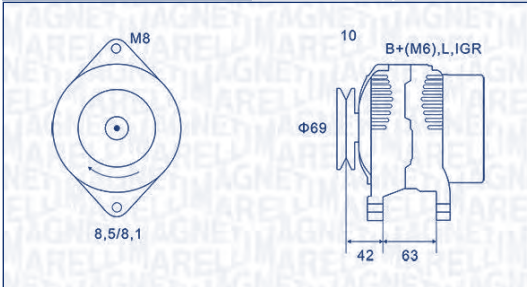

kW

MQA1600
14 V
65 A

CHEVROLET

MATIZ (M200, M250)	0.8	F8CV, A08S3, LQ2 (49CUL3), LBF (49CUL3)	38	03/05 → 12/13
	0.8 LPG	F8CV, LQ2 (49CUL3), LBF (49CUL3)	38	03/05 → 12/07
	1.0	B10S, LQ4 (61CUL4)	47	03/05 → 12/07
		B10S1, LQ4 (61CUL4)	49	03/05 →
	1.0 LPG	B10S1, LA2, LQ4 (61CUL4), L11 (61CUL4)	49	03/05 → 03/11