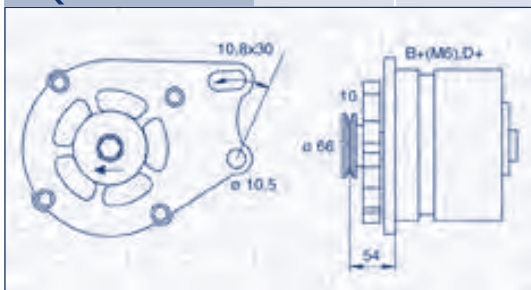

kW

MQA893

14 V

55 A

FIAT

SEICENTO / 600 (187)	0.9 (187AXA, 187AXA1A)	1170 A1.046	29	11/97 → 12/08	03/98 → 08/05	CVT
SEICENTO / 600 Furgone/ hatchback (287)	0.9 (187AXA)	1170 A1.046	29	01/98 → 01/10	98/03 → 08/00	CVT