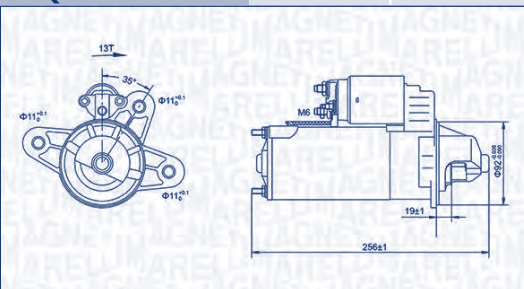

kW

MQS976

2 kW

12 V

OPEL

OMEGA B (V94)	2.0 DTI 16V (F69, M69, P69)	X 20 DTH	74	09/97 → 09/00	
OMEGA B Station wagon (V94)	2.0 DTI 16V (F35, M35, P35)	X 20 DTH	74	09/97 → 09/00	
SIGNUM (Z03)	2.0 DTI (F48)	Y 20 DTH	74	05/03 → 04/04	
	2.2 DTI (F48)	Y 22 DTR	92	05/03 → 04/04	
VECTRA B (J96)	2.0 DI 16V (F19)	X 20 DTL	60	11/96 → 04/02	
	2.2 DTI 16V (F19)	Y 22 DTR	92	09/00 → 04/02	
VECTRA B 2 volumi / Coda spiovente (J96)	2.0 DI 16V (F68)	X 20 DTL	60	11/96 → 06/00	
	2.2 DTI 16V (F68)	Y 22 DTR	92	09/00 → 07/03	
VECTRA B Station wagon (J96)	2.0 DI 16V (F35)	X 20 DTL	60	11/96 → 06/00	
	2.2 DTI 16V (F35)	Y 22 DTR	92	09/00 → 07/03	
VECTRA C (Z02)	2.0 DTI 16V (F69)	Y 20 DTH	74	04/02 → 08/06	
VECTRA C GTS (Z02)	2.0 DTI 16V (F68)	Y 20 DTH	74	08/02 → 08/05	
		Y 22 DTR	92	08/02 → 07/06	
	Y 22 DTR	86	08/02 → 06/08		
VECTRA C Station wagon (Z02)	2.0 DTI (F35)	Y 20 DTH	74	10/03 → 08/05	
	2.2 DTI (F35)	Y 22 DTR	92	10/03 → 12/05	
ZAFIRA A MPV / Space wagon (T98)	2.0 DI 16V (F75)	Y 20 DTL, X 20 DTL	60	07/99 → 06/05	
	2.2 DTI 16V (F75)	Y 22 DTR	92	01/02 → 06/05	

SAAB

9-5 (YS3E)	2.2 TiD	D223L	88	03/02 → 12/09	OE: 5342340/5343371/55351630/9544537
9-5 Station wagon (YS3E)	2.2 TiD	D223L	88	03/02 → 12/09	OE: 5342340/5343371/55351630/9544537

MQS977

2,2 kW

12 V

FORD

TRANSIT Autobus (E)	2.5 DI	4HB, 4HC	56	07/94 → 03/00	
		4FA, 4FB, 4FC, 4FD	51	08/94 → 03/00	
		4BC, 4CC, 4FA	51	08/91 → 07/94	
		4DA	59	09/91 → 07/94	
	2.5 TD	4HA, 4HD	55	08/94 → 06/00	
		4GA, 4GB, 4GC, 4GD, 4GE, 4GF	63	01/95 → 03/00	
		4GA, 4GB, 4GC	63	10/92 → 07/94	
		4EB, 4EC	74	07/94 → 03/00	
		4EA	74	09/91 → 07/94