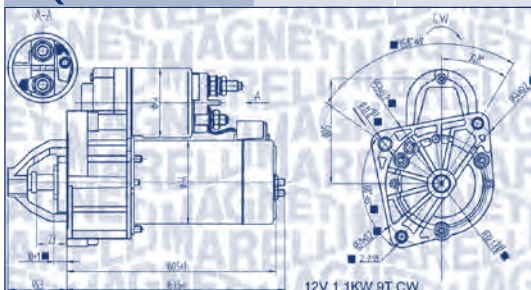

kw

MQS1345

1 kW

12 V

FIAT

MULTIPLA (186)	1.6 16V GPL	182 B6.000	76	10/01 → 06/10
STILO Multi Wagon (192)	1.6 16V	182 B6.000	76	01/03 → 08/08

LANCIA

LYBRA SW (839)	1.6 (839.BXF1A)	182 B6.000	76	10/00 → 10/05