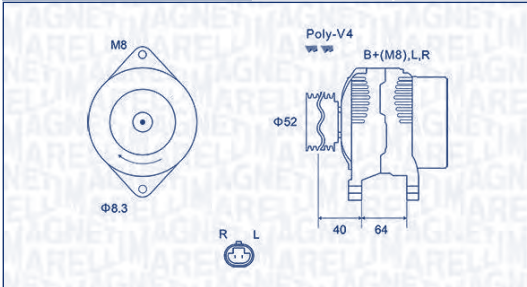

kW

MQA2023

12 V

80 A

CHEVROLET

AVEO / KALOS Hatchback (T250, T255)	1.2	B12D1	62	04/08 →	→ 02/11	☒
AVEO / KALOS Tre volumi (T250, T255)	1.2	B12S1 (T4)	53	03/05 → 12/07	03/06 →	☒
		B12D1	62	01/08 →	03/08 → 02/11	☒

DAEWOO

KALOS (KLAS)	1.2	T4	53	04/03 →	→ 07/05