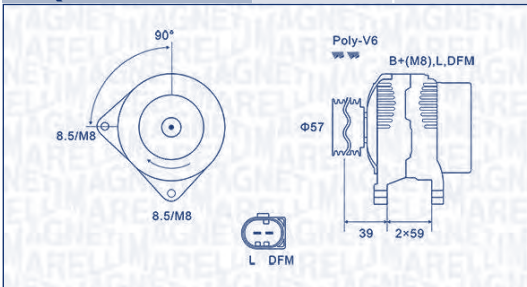

kW

MQA2001

14 V

180 A

VOLVO

S80 II (124)	2.5 T	B 5254 T6	147	03/06 → 12/11		
		B 5254 T10	170	01/10 → 12/12		
		B 5254 T14	183	09/12 → 12/16		
		B 5254 T12	187	01/12 → 04/16		
	2.5 T FlexFuel	B 5254 T8	147	05/08 → 12/11		
		B 5254 T11	170	01/10 → 12/11		
V60 I (155)	D4 AWD	D 5244 T21	140	03/15 → 05/18		
	D5	D 5244 T11, D 5244 T15	158	04/11 → 12/15		
V70 III (135)	2.4 D	D 5244 T5, D 5244 T19	120	04/07 → 12/10		
		D 5244 T14	129	04/09 → 12/10		
	2.5 T	B 5254 T6	147	08/07 → 12/09		
		B 5254 T8	147	05/08 → 12/09		
2.5 T FlexiFuel	B 5254 T11	170	04/09 → 12/11			
	XC60 I SUV (156)	D4 AWD	D 5244 T21	140	03/15 → 02/17	
D5 AWD		D 5244 T22, D 5244 T20	162	03/15 → 02/17		
XC70 II (136)	2.4 D / D4 AWD	D 5244 T5, D 5244 T16, D 5244 T17	120	08/07 → 04/16		
		T5 AWD	B 5254 T12	187	08/15 → 12/16	

MQA2002

14 V

140 A

AUDI

A4 B7 (8EC)	2.7 TDI	BPP	132	01/06 → 06/08	OE: 059903023A
		BSG	120	11/05 → 06/08	OE: 059903023A
	3.0 TDI quattro	BKN	150	11/04 → 06/08	→ 05/06; OE: 059903023A
		ASB	171	01/06 → 06/08	OE: 059903023A
A4 B7 Avant (8ED)	2.7 TDI	BPP	132	01/06 → 06/08	OE: 059903023A
		BSG	120	11/05 → 03/08	OE: 059903023A
	3.0 TDI quattro	BKN	150	11/04 → 06/08	→ 05/06; OE: 059903023A
		ASB	171	01/06 → 06/08	OE: 059903023A
A4 B7 Cabriolet (8HE)	2.7 TDI	BPP	132	06/06 → 03/09	OE: 059903023A
	3.0 TDI quattro	BKN	150	01/06 → 03/09	OE: 059903023A