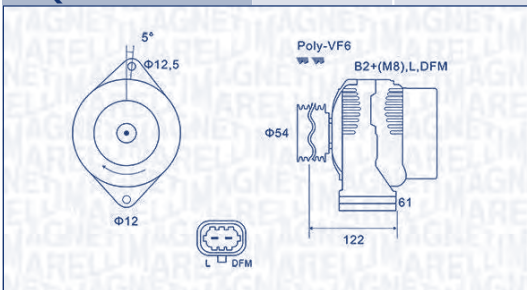

kW

MQA1992

14 V

140 A

AUDI

A5 (8T3)	2.7 TDI	CAMA, CGKA	140	06/07 → 03/12	07/07 → 02/12	CVT
		CAMB, CGKB	120	09/07 → 03/12	→ 02/12	CVT
	3.0 TDI quattro	CAPA, CCWA	176	06/07 → 03/12	→ 02/12	6M
		CCWB	155	03/08 → 05/10		6A
A5 Sportback (8TA)	2.7 TDI	CGKA	140	09/09 → 03/12	→ 02/12	CVT
		CGKB	120	09/09 → 03/12	→ 02/12	CVT

MQA1994

14 V

140 A

OPEL

SIGNUM Hatchback (Z03)	1.9 CDTI (F48)	Z19DT	88	04/04 → 02/08	CHASSIS: 71111928 →	6M
		Z19DTH	110	04/04 → 02/08	CHASSIS: 71111928 →	6M
		Z19DTL	74	08/05 → 02/08	CHASSIS: 71111928 →	6M
VECTRA C (Z02)	1.9 CDTI (F69)	Z19DTL	74	10/05 → 08/08	CHASSIS: 71111928 →	6M
VECTRA C Familiare (Z02)	1.9 CDTI (F35)	Z19DTL	74	06/05 → 08/08	CHASSIS: 71111928 →	6M
VECTRA C GTS (Z02)	1.9 CDTI (F68)	Z19DTL	74	06/05 → 08/08	CHASSIS: 71111928 →	6M
ZAFIRA / ZAFIRA FAMILY B (A05)	1.9 CDTI (M75)	Z19DTH	110	07/05 → 04/15	07/08 → 01/11	6M
		Z19DTL	74	07/05 → 12/10	07/08 → 01/11	6M
		Z19DT	88	07/05 → 04/15	07/08 → 04/09	6M

VAUXHALL

SIGNUM (Z03)	1.9 CDTI 16V	Z 19 DTH	110	04/04 → 03/08	10/05 →	6M
VECTRA Mk II (C) (Z02)	1.9 CDTI	Z19DT	88	04/02 → 09/08	CHASSIS: 71111928 →	6M
	1.9 CDTI 16V	Z19DTH	110	04/04 → 08/08	CHASSIS: 71111928 →	6M
VECTRA Mk II (C) Familiare (Z02)	1.9 CDTI	Z19DT	88	04/04 → 07/08	CHASSIS: 71111928 →	6M
	1.9 CDTI 16V	Z19DTH	110	04/04 → 05/09		6M
VECTRA Mk II (C) GTS (Z02)	1.9 CDTI	Z19DT	88	08/02 → 07/08	CHASSIS: 71111928 →	6M
	1.9 CDTI 16V	Z19DTH	110	04/04 → 07/08	CHASSIS: 71111928 →	6M
ZAFIRA Mk II (B) (A05)	1.9 CDTI	Z19DT	88	07/05 → 11/14		6M
		Z19DTH	110	07/05 → 11/14		6M