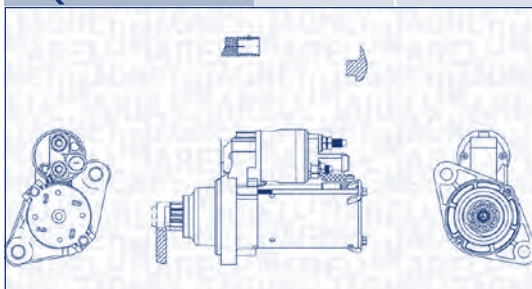

kW

MQS1323

2 kW

12 V

SKODA

OCTAVIA II (1Z3)	2.0 TDI	BMM	103	11/05 → 05/10	OE: 02M911024
	2.0 TDI 16V	BKD, CFHC, CLCB	103	02/04 → 04/13	OE: 02M911024
OCTAVIA II Combi (1Z5)	1.9 TDI 4x4	BKC, BLS, BXE	77	11/04 → 12/10	OE: 02M911024
	2.0 TDI	BMM	103	11/05 → 05/10	OE: 02M911024
	2.0 TDI 16V	BKD, CFHC, CLCB	103	02/04 → 05/13	OE: 02M911024
	2.0 TDI 4x4	CFHF	81	05/11 → 02/13	OE: 02M911024
ROOMSTER (5J7)	1.6	BTS, CFNA	77	09/06 → 05/15	OE: 02M911024
SUPERB II (3T4)	2.0 TDI	CBBB, CFGB	125	07/08 → 05/15	OE: 02M911024
		BMP	103	03/08 → 05/10	OE: 02M911024
SUPERB II Station wagon (3T5)	2.0 TDI	CBBB, CFGB	125	10/09 → 05/15	OE: 02M911024
	2.0 TDI	BMP	103	10/09 → 03/10	OE: 02M911024
YETI (5L)	2.0 TDI	CFHC, CLCB	103	11/11 → 12/17	OE: 02M911024
		CFHA, CLCA, DFSA, CUUA	81	11/09 → 12/17	OE: 02M911024
	2.0 TDI 4x4	CFHF, DFSA, CUUA	81	11/09 → 12/17	OE: 02M911024
		CEGA, CFJA	125	11/09 → 05/15	OE: 02M911024
		CBDB, CFHC, CLCB	103	05/09 → 12/17	OE: 02M911024

VOLKSWAGEN

TIGUAN (5N_)	2.0 TDI 4motion	CBAB, CFFB, CLJA	103	09/07 → 07/18	OE: 02M911024

MQS1324

1 kW

12 V

AUDI

A3 (8P1)	1.6	BGU, BSE, BSF, CCSA	75	05/03 → 08/12	5M
A3 Sportback (8PA)	1.6	BGU, BSE, BSF, CCSA	75	09/04 → 03/13	5M

SEAT

ALTEA (5P1)	1.6	BGU, BSE, BSF, CCSA	75	03/04 →	5M	no StSp
LEON (1P1)	1.6	BSE, BSF, CCSA	75	07/05 → 12/12	5M	no StSp
TOLEDO III (5P2)	1.6	BGU, BSE, BSF	75	10/04 → 05/09	5M	

SKODA

OCTAVIA II (1Z3)	1.6	BGU, BSE, BSF, CCSA	75	06/04 → 06/13	5M

VOLKSWAGEN

GOLF PLUS V (5M1, 521)	1.6	BSE, BSF, CCSA	75	05/05 → 12/13	5M	no StSp
GOLF V (1K1)	1.6	BGU, BSE, BSF	75	01/04 → 11/08	5M	
JETTA III (1K2)	1.6	BSE, BSF	75	09/04 → 10/10	5M