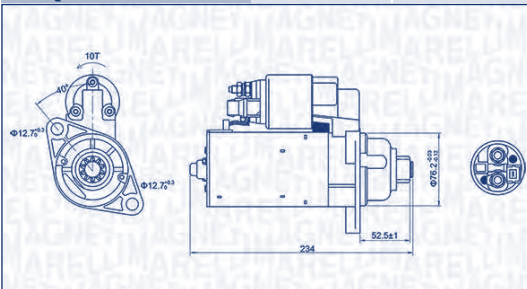

kw

MQS1198

2,3 kW

12 V

PEUGEOT

BOXER Furgonato (244)	2.8 HDi	8140.43S (F28DTCR)	94	12/01 → 06/06	
		8140.43N	107	04/04 → 06/06	
	2.8 HDi 4x4	8140.43S (F28DTCR)	94	12/01 → 06/06	04/04 → 08/05
BOXER Pianale piatto/ Telaio (244)	2.8 HDi	8140.43S (F28DTCR)	94	12/01 → 06/06	
		8140.43N	107	04/04 → 06/06	
	2.8 HDi 4x4	8140.43S (F28DTCR)	94	12/01 → 06/06	
BOXER Pianale piatto/ Telaio (ZCT)	2.8 HDi	8140.43S (F28DTCR)	94	11/00 → 04/02	04/04 → 08/05
		8140.43S (F28DTCR)	93	10/00 → 11/01	

MQS1200

2 kW

12 V

SEAT

CORDOBA (6L2)	1.9 SDI	ASY	47	09/02 → 11/09	
IBIZA III (6L1)	1.9 SDI	ASY	47	02/02 → 12/05	

SKODA

FABIA I (6Y2)	1.9 SDI	ASY	47	12/99 → 03/08	CHASSIS: 2-389 396 → 2-389 395
FABIA I Combi (6Y5)	1.9 SDI	ASY	47	04/00 → 12/07	CHASSIS: 2-389 396 → 2-389 395
FABIA I Praktik (6Y5)	1.9 SDI	ASY	47	07/01 → 12/07	CHASSIS: 2-389 396 → 2-389 395
FABIA I (6Y3)	1.9 SDI	ASY	47	11/99 → 12/07	CHASSIS: 2-389 396 → 2-389 395