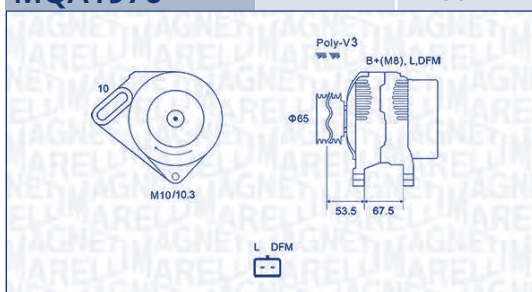

MQA1976

12 V

95 A

DACIA

LOGAN II	1.2 LPG	D4F.7.34	55	10/12 →	
LOGAN MCV II	1.2 LPG	D4F.7.34	55	02/13 →	
SANDERO	1.2 16V	D4F.7.32	55	11/08 →	

RENAULT

CLIO II	1.2 16V (BB05, BB0W, BB11, BB27, BB2T, BB2U, BB2V, CB05, ...)	D4F.7.06, D4F.7.12	55	06/01 → 08/16 → 12/12	
KANGOO	1.2 16V (KC05, KC06, KC03, KC0T, KC0W, KC1D)	D4F 712, D4F 714, D4F 716, D4F 730	55	06/01 →	
KANGOO Express	1.2 16V (FC05, FC0W, FC1D, FC1P, FC1K, FC0T)	D4F 712, D4F 714, D4F 730	55	10/01 →	
THALIA I	1.2 16V	D4F 712, D4F 706, D4F 728	55	04/02 →