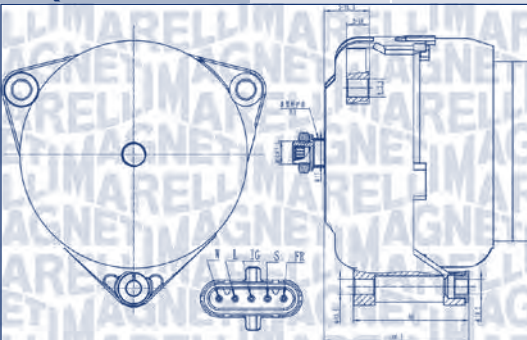

MQA1997

28 V

120 A

MAN

TGA

n/a

n/a

N/A N/A