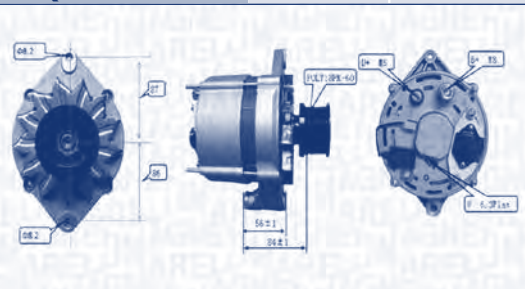

MQA9067

12 V

120 A

FIATALLIS/JOHN DEERE

FIATALLIS/JOHN DEERE

n/a

n/a

n/a

n/a