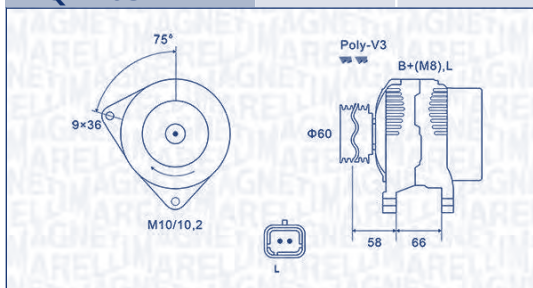

MQA1637

14 V

70 A

RENAULT

CLIO II	1.0	CG10DE, D7D 760	40	02/00 → 05/01	OE: 8200064344
	1.2 (BB0A, BB0F, BB10, BB1K, BB28, BB2D, BB2H, CB0A, ...)	D7F 710, D7F 710, D7F 710, D7F 710, D7F 720, D7F 720, D7F 720, D7F 726, D7F 726, D7F 726, D7F 722, D7F 744, D7F 746, D7F 746, D7F 746, D7F 766, D7F 766, D7F 764, D7F 764, D7F 764	43	09/98 → 02/10	OE: 8200064344
	1.2 16V (BB05, BB0W, BB11, BB27, BB2T, BB2U, BB2V, CB05, ...)	D4F 712, D4F 714, D4F 722, D4F 706, D4F 728	55	06/01 → 08/16	OE: 8200064344
CLIO II Furgone/ hatchback	1.2 (SB0A, SB0F, SB1K, SB2D)	D7F 720, D7F 726, D7F 722, D7F 746	43	09/98 →	OE: 8200064344
CLIO III	1.2 16V	D4F 764	58	06/05 → 12/14	OE: 8200064344
	1.2 16V (BR02, BR0J, BR11, CR02, CR0J, CR11)	D4F 740, D4F 764, D4F 706	55	06/05 → 12/14	OE: 8200064344