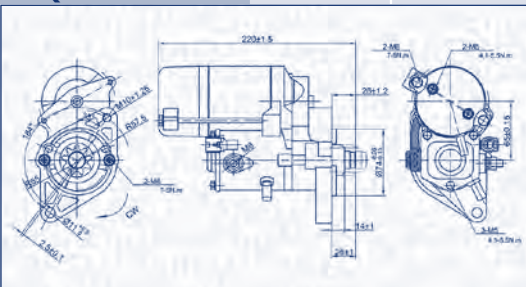

MQS1359

0,9 kW

12 V

MITSUBISHI

COLT VI	1.1 (Z31A, Z32A)	3A91, 134910(3A91)	55	10/04 → 06/12	OE: M0T45271
	1.1 LPG	3A91	55	10/04 → 06/12	OE: M0T45271
	1.3 (Z21A)	4A90, 135930(4A90)	70	06/04 → 06/12	OE: M0T45271
	1.3 LPG (Z33A)	4A90	70	06/04 → 06/12	OE: M0T45271
	1.5 (Z23A)	4A91, 135950(4A91)	80	06/04 → 06/12	OE: M0T45271
	1.5 CZT (Z37A)	4G15T	110	03/05 → 06/12	OE: M0T45271
LANCER VIII	1.5	4A91	80	06/08 →	OE: M0T45271
	1.5 Bifuel	4A91	80	02/10 →	OE: M0T45271
LANCER VIII Sportback	1.5	4A91	80	06/08 →	OE: M0T45271
	1.5 Bifuel	4A91	80	03/10 →	OE: M0T45271