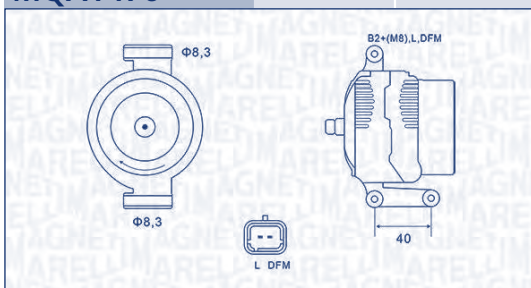

**MAGNETI
MARELLI**

PARTS & SERVICES

kW

MQA1445

14 V

120 A

SKODA

FELICIA I Familiare (6U5)	1.3	MERCEDES-BENZ/ OM 904.911, MERCEDES-BENZ/ OM 904.917	50	08/95 → 03/98	
		135 L	43	08/95 → 03/98	
FELICIA I Pick-up (6UF, 6U7)	1.3	136B	50	06/97 → 04/02	
		135B	40	06/97 → 04/02	
FELICIA II (6U1)	1.3	AMJ	43	01/98 → 06/01	
		AMH	50	01/98 → 06/01	

MQA1470

14 V

98 A

DACIA

LOGAN (LS)	1.4 MPI LPG (LS0C)	K7J.7.10, K7J.7.14	55	02/06 → 12/12	OE: 6001548061	5M
	1.6 (LS0B, LS0D, LSOE, LSOH)	K7M.7.10, K7M.7.14	64	09/04 →	OE: 6001548061	5M
	1.6 16V (LS09, LS0L, LS0M, LS0P, LS0V, LS18, LS1S, LS1V, ...)	K4M.6.90	77	02/06 →	OE: 6001548061	5M
LOGAN EXPRESS (FS)	1.4	K7J.7.10	55	03/09 →	OE: 6001548061	5M
	1.6	K7M.7.10	64	03/09 →	OE: 6001548061	5M
LOGAN MCV (KS)	1.4	K7J.7.10	55	02/07 →	OE: 6001548061	5M
	1.6 (KS0B, KS0D, KS0E)	K7M.7.10	64	02/07 → 06/13	OE: 6001548061	5M
LOGAN MCV (KS)	1.6 16V (KS0L, KS0M, KS0P, KS1S)	K4M.6.90	77	02/07 →	OE: 6001548061	5M
LOGAN Pick-up (US)	1.6	K7M.7.10	64	03/08 →	OE: 6001548061	5M
SANDERO	1.4 MPI LPG	K7J.7.10, K7J.7.14	53	01/09 →	OE: 6001548061	5M
	1.4 (BS0C, BS0A, BS0G, BS1F, BS0E)	K7J.7.10	55	06/08 →	OE: 6001548061	5M

RENAULT

CLIO II	1.4 16V (B/CB0P, BB13)	K4J.7.10, K4J.7.11	72	02/00 → 07/08	OE: 6601548061	5M
	1.6 (B/CB0D, BB00)	K7M 744, K7M 745, K7M 746	66	09/98 → 05/05		5M
	1.6 16V (BB01, BB0H, BB0T, BB14, BB1D, BB1R, BB2KL, BB3G, ...)	K4M 748, K4M 708, K4M 740, K4M 744, K4M 745, K4M 746, K4M 742, K4M 743	79	09/98 → 04/05		5M
	1.6 Flex	K4M 748, K4M 740	81	05/00 → 12/06		5M