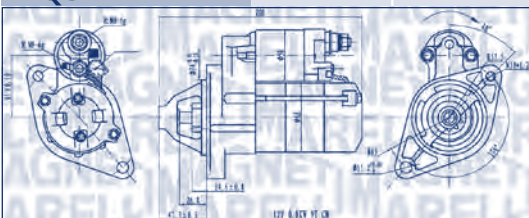

MQS1224

1 kW

12 V

TOYOTA

OPA (ZCT1, ACT1)	1.8 (ZTC10)	1ZZ-FE	100	04/00 → 08/03	
PREMIO (T24)	2.0 (AZT240)	1AZ-FSE	112	12/01 → 06/07	
		2NZ-FE	63	08/99 → 10/02	
YARIS VERSO (P2)	1.3 (NCP20_, NCP22_)	2NZ-FE	62	11/02 → 09/05	
		1NZ-FE	78	03/00 → 09/05