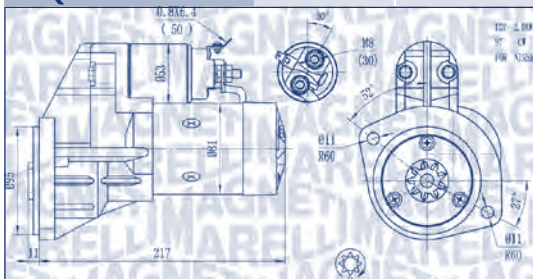

kw

MQS660   **2,5 kW**   **12 V**

NISSAN

PATHFINDER II (R50)	2.7 TD 4WD (PR50)	TD27ETi	96	09/95 → 12/04	
PICK UP (D21)	2.5 D	TD25	59	09/94 → 08/96	
	2.5 D 4WD	TD25	55	09/87 → 02/98	
	2.7 D 4WD	TD27	59	08/87 → 02/98	
	2.7 D 4WD	TD27	58	09/87 → 08/91	
PICK UP (D22)	2.5 D 4WD	TD25	61	02/98 → 04/05	
	2.5 TD 4WD	TD25TI	76	05/98 → 04/05