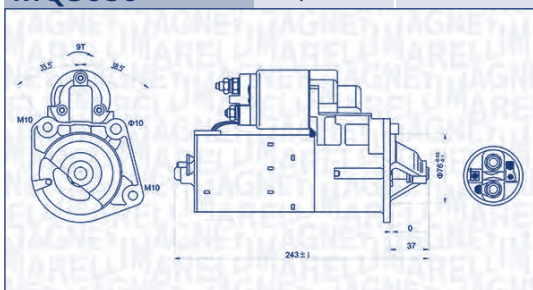

MQS680   **1,4 kW**   **12 V**

RENAULT

SAFRANE II	2.0 16V (B54L)		100	07/96 → 12/00	

VOLVO

C70 I Cabriolet (873)	2.0	B 5204 T2	132	09/98 → 10/05	
	2.0 T	B 5204 T4	120	03/20 → 10/05	
		B 5204 T3	166	09/98 → 10/05	
	2.4	B 5254 S	125	06/98 → 10/05	
	2.4 T	B 5244 T7	147	07/02 → 10/05	
		B 5254 T, B 5244 T	142	09/98 → 10/05	
	T5	B 5234 T3	176	09/98 → 10/05	
	T5	B 5234 T9	180	07/02 → 10/05	
C70 I Coupé (872)	2.0	B 5204 T2	132	03/97 → 09/02	
	2.0 T	B 5204 T4	120	03/20 → 09/02	
		B 5204 T3	166	03/97 → 09/02	
	2.4	B 5254 S	121	03/99 → 09/02	
	2.4	B 5244 S, B 5254 S	125	05/99 → 09/02	
	2.4 T	B 5254 T, B 5244 T	142	03/97 → 09/02	
	T-5	B 5234 T3	176	03/97 → 09/02