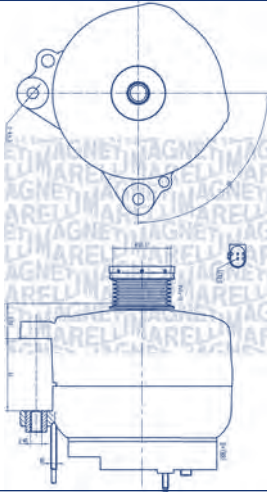

kW

MQA2190

14 V

140 A

AUDI

A1 (8X1, 8XK)	1.4 TFSI	CAXA	90	05/10 → 04/15	6M	
A1 Sportback (8XA, 8XF)	1.4 TFSI	CAXA, CNVA	90	11/11 → 04/15	6M	☄
A3 (8P1)	1.4 TFSI	AUDI/CAXC, AUDI/CMSA	92	09/07 → 08/12		
A3 (8V1, 8VK)	1.4 TFSI	CXSB, CZCA	92	05/14 → 08/16		

SEAT

ALHAMBRA (710, 711)	1.4 TSI	CAVA, CNWB, CTHA	110	06/10 → 04/15	6M	☄

SKODA

RAPID (NH3, NK3, NK6)	1.4 TSI	CAXA	90	07/12 → 06/15	DCT	☄
SUPERB II (3T4)	1.4 TSI	CAXC	92	07/08 → 05/15	05/13 →	6M ☄
SUPERB II Familiare (3T5)	1.4 TSI	CAXC	92	10/09 → 05/15	05/13 →	6M ☄
YETI (5L)	1.4 TSI	CAXA	90	06/10 → 05/15	11/13 →;	StSp 6M

VOLKSWAGEN

CC B7 (358)	1.4 TSI	CKMA, CTHD	118	11/11 → 12/16	6M	☄
	1.4 TSI MultiFuel	CKMA	118	11/11 → 12/16	6M	☄
EOS (1F7, 1F8)	1.4 TSI	CAXA	90	11/07 → 08/15	11/10 →	6M ☄
GOLF PLUS V (5M1, 521)	1.4 TSI	CAXA	90	06/07 → 12/13	01/09 →	6M ☄
		CAXA	90	10/08 → 11/12	DCT	☄
GOLF VI (5K1)	1.4 TSI	CAVD, CNWA, CTHD, CTKA	118	10/08 → 11/12	6M	☄
PASSAT B6 (3C2)	1.4 TSI	CAXA	90	05/07 → 07/10	05/08 →	6M ☄
PASSAT B6 Variant (3C5)	1.4 TSI	CAXA	90	05/07 → 11/10	05/08 →	6M ☄
PASSAT B7 (362)	1.4 TSI	CAXA	90	08/10 → 12/14	6M	☄
		CTHD	118	11/12 → 12/14	6M	☄
	1.4 TSI MultiFuel	CKMA	118	11/10 → 12/14		
PASSAT B7 Variant (365)	1.4 TSI	CAXA	90	08/10 → 12/14	6M	☄
		CTHD	118	11/12 → 12/14	6M	☄
	1.4 TSI MultiFuel	CKMA	118	11/10 → 12/14		
PASSAT CC B6 (357)	1.4 TSI MultiFuel	CKMA	118	01/11 → 01/12	StSp	6M
SCIROCCO III (137, 138)	1.4 TSI	CAXA, CMSB	90	08/08 → 11/17	05/11 →	6M ☄