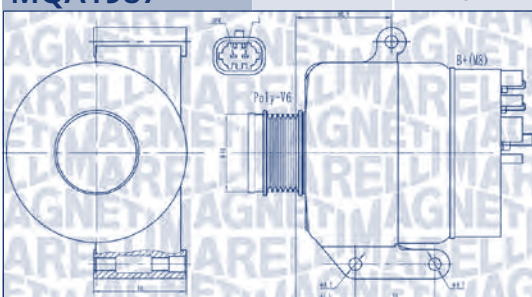

kW

MQA1986

14 V

140 A

VOLKSWAGEN

ARTEON	2.0 TDI	DFGA, DTSA, DTSB	110	03/17 →	Euro 6d
		DFHA	140	05/17 → 06/20	DCT
GOLF VII (5G1, BQ1, BE1, BE2)	1.6 TDI 4motion	CRKB, CXXB	81	01/13 → 03/17	05/15 → 03/17
GOLF VII Variant (BA5, BV5)	1.6 TDI 4motion	CRKB, CXXB	81	05/13 → 03/17	05/15 →
TIGUAN ALLSPACE (BW2, BJ2)	2.0 TDI 2.0 TDI 4motion	DFGA, DTSA, DTSB	110	06/17 →	
		DFGA, DBGC, DTSA, DTSB	110	06/17 →	
T-ROC (A11, D11)	2.0 TDI 4motion	DFFA, DTTA, DTTC	110	09/17 →	ENGINE: 04LB →

MQA1987

14 V

120 A

OPEL

CORSA D (S07)	1.3 CDTI (L08, L68)	A 13 DTE, Z 13 DTR, Z 13 DTE, A 13 DTR	70	06/09 → 08/14	
		Z 13 DTH	66	07/06 → 06/11	
		Z 13 DTJ, A 13 DTC	55	07/06 → 08/14	
CORSA D Furgone/ hatchback (S07)	1.3 CDTI (L08)	Z 13 DTJ, A 13 DTC	55	07/06 → 08/14	
		Z 13 DTH	66	07/06 → 06/10	
MERIVA B MPV / Space wagon (S10)	1.3 CDTI (75)	A 13 DTE, Z 13 DTE, A 13 DTR	70	11/09 → 08/14	
		A 13 DTC	55	06/10 → 10/13	
MEGANE II Familiare	1.5 dCi (KM02, KM13)	A 13 DTE	70	06/10 → 11/14	
		K9K 729, K9K 728	74	02/04 → 03/06