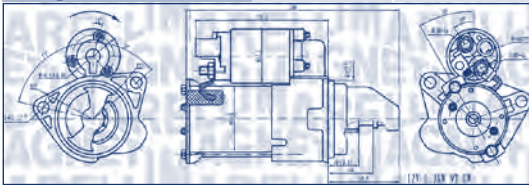

MQS1543

1,2 kW

12 V

OPEL

INSIGNIA A (G09)	2.0 Turbo 4x4 (68)	A 20 NHT	162	07/08 → 03/17	
	2.0 Turbo 4x4 (69)	A 20 NHT	162	07/08 → 03/17	
INSIGNIA A Sports Tourer (G09)	2.0 Turbo 4x4 (35)	A 20 NHT	162	07/08 → 06/11	

SAAB

9-3 (YS3F, E79, D79, D75)	2.0 t	B207R	177	05/09 → 02/15
		B207G	120	01/07 → 02/15
	2.0 t BioPower	B207M	147	05/09 → 02/15
	2.0 t XWD	B207R	177	05/09 → 02/15
9-3 Cabriolet (YS3F)	2.0 t	B207G	120	01/11 → 02/15
9-3 Station wagon (E50)	2.0 t	B207R	177	05/09 → 02/15
		B207G	120	01/07 → 02/15
	B207E	110	03/05 → 02/15	
	2.0 t Bio Power	B207M	147	02/09 → 02/15
	2.0 t XWD	B207R	177	05/09 → 02/15
9-5 (YS3G)	2.0 t BioPower	A 20 NFT	162	05/10 → 01/12