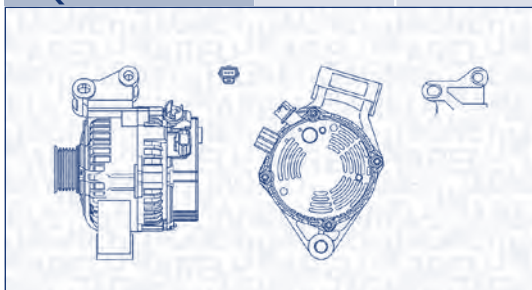

kW

MQA1340

12 V

105 A

FORD

FOCUS I	1.4 16V	FXDA, FXDC	55	10/98 → 11/04	OE: 1064383	5M
	1.6 16V	FYDA, FYDB, FYDC	74	10/98 → 11/04	OE: 1064383	→ 10/01 5M
FOCUS I Tre volumi	1.4 16V	FXDA	55	02/99 → 11/04	OE: 1064383	5M
	1.6 16V	FYDA, FYDC	74	02/99 → 11/04	OE: 1064383	→ 10/01 5M
FOCUS I Turnier	1.4 16V	FXDA, FXDC	55	02/99 → 11/04	OE: 1064383	5M
	1.6 16V	FYDA, FYDB, FYDC	74	02/99 → 11/04	OE: 1064383	→ 10/01 5M