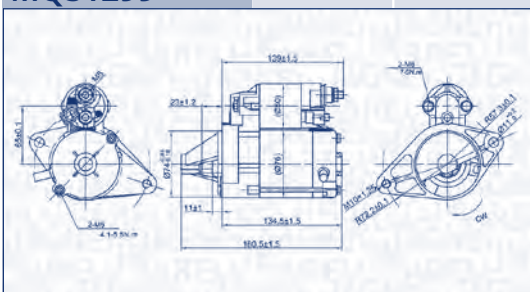

kW

MQS1294

1,1 kW

12 V

SKODA

OCTAVIA II (1Z3)	1.4 TSI	CAXA	90	11/08 → 06/13	6M
	1.8 TSI	BZB, CDAA	118	06/07 → 04/13	6M
OCTAVIA II Combi (1Z5)	1.4 TSI	CAXA	90	11/08 → 06/13	6M
	1.8 TSI	BZB, CDAA	118	06/07 → 04/13	6M
SUPERB II (3T4)	1.8 TSI	BZB, CDAA	118	03/08 → 05/15	no StSp 6M
	1.8 TSI 4x4	CDAA	118	11/08 → 05/15	no StSp 6M
SUPERB II Station wagon (3T5)	1.4 TSI	CAXC	92	10/09 → 05/15	no StSp 6M
	1.8 TSI	CDAA	118	10/09 → 05/15	no StSp 6M
	1.8 TSI 4x4	CDAA	118	10/09 → 05/15	no StSp 6M
YETI (5L)	1.4 TSI	CAXA	90	06/10 → 05/15	no StSp 6M

VOLKSWAGEN

GOLF V (1K1)	1.4 16V	BUD	59	05/06 → 11/08	5M

MQS1299

1 kW

12 V

TOYOTA

YARIS (P1)	1.0 (SCP10_)	1SZ-FE	50	04/99 → 09/05	
YARIS (P9)	1.3 VVT-i (SCP90_)	2NZ-FE, 2SZ-FE	64	08/05 → 11/10