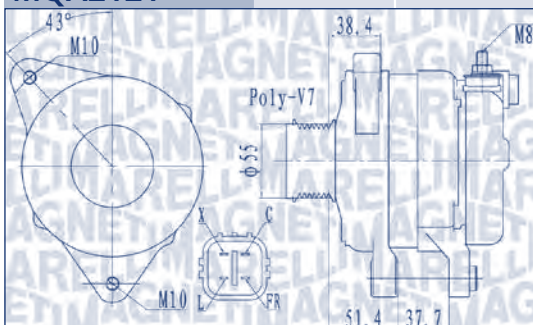

kW

MQA2118

14 V

140 A

VOLKSWAGEN

POLO V (6R1, 6C1)	1.2 TSI	CBZC	66	05/11 → 05/14	OE: 03F903023D
		CBZB	77	11/09 → 05/22	OE: 03F903023D

MQA2121

14 V

150 A

HYUNDAI

GRAND SANTA FÉ	2.2 CRDi Trazione integrale	D4HB	147	09/13 → 11/18	
		SAAB/B207L, D4HB	145	06/13 → 11/18	
ix35 (LM, EL, ELH)	2.0 CRDi	D4HA	135	01/12 → 12/15	
		D4HA	100	01/10 → 12/15	
	2.0 CRDi 4WD	D4HA	100	01/10 → 12/15	
		D4HA	135	01/10 → 12/15	
SANTA FÉ II (CM)	2.2 CRDi	D4HB	145	01/09 → 12/12	
	2.2 CRDi 4x4	D4HB	145	01/09 → 12/12	
SANTA FÉ III (DM, DMA)	2.2 CRDi	D4HB	145	09/12 → 12/15	
		D4HB	147	10/15 → 08/18	
	2.2 CRDi 4WD	D4HB	147	10/15 → 08/18	
		D4HB	145	09/12 → 12/15	

KIA

CARNIVAL / GRAND CARNIVAL III	2.2 CRDi	D4HB	110	01/10 → 06/15	
		D4HB	143	01/10 → 06/15	
SORENTO II (XM)	2.2 CRDi	D4HB	145	11/09 → 12/15	
	2.2 CRDi 4WD	D4HB	145	11/09 → 12/15	
SPORTAGE II (JE, KM)	2.0 CRDi	D4EA	100	01/06 → 05/10