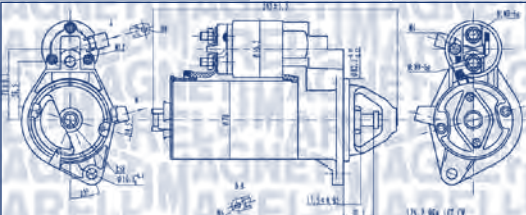

MQS976

2 kW

12 V

OPEL

ASTRA G 2 volumi / Coda spiovente (T98)	2.0 DI (F08, F48)	Y 20 DTL, X 20 DTL	60	02/98 → 01/05	
		Y 22 DTR	86	09/02 → 01/05	
	2.2 DTI (F08, F48)	Y 22 DTR	92	09/02 → 01/05	
ASTRA G Cabriolet (T98)	2.2 DTI (F67)	Y 20 DTH, X 20 DTH	74	08/99 → 01/05	
		Y 22 DTR	92	09/02 → 10/05	
ASTRA G Coupé (T98)	2.2 DTI (F07)	Y 22 DTR	92	09/02 → 05/05	
ASTRA G Station wagon (T98)	2.0 DI (F35)	Y 20 DTL, X 20 DTL	60	02/98 → 07/04	
		Y 22 DTR	86	09/02 → 07/04	
	2.2 DTI (F35)	Y 22 DTR	92	09/02 → 07/04	
		Y 20 DTH, X 20 DTH	74	08/99 → 07/04	
ASTRA G (T98)	2.0 DI (F69)	Y 20 DTL, X 20 DTL	60	09/98 → 01/05	
		Y 22 DTR	86	09/02 → 01/05	
	2.2 DTI (F69)	Y 22 DTR	92	09/02 → 01/05	
FRONTERA B (U99)	2.0 DTI 16V (F69)	Y 20 DTH, X 20 DTH	74	08/99 → 01/05	
		Y 22 DTH	88	09/02 → 07/04