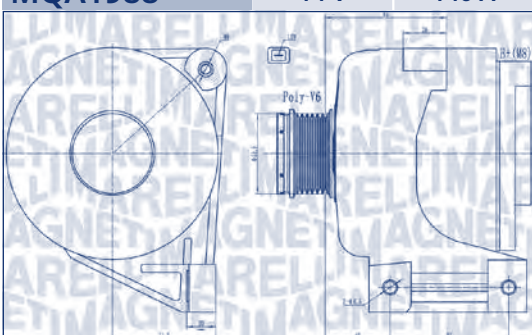

MQA1988

14 V

140 A

VOLVO

S60 I (384)	2.4 CDI	D 5244 T3	85	10/03 → 12/05