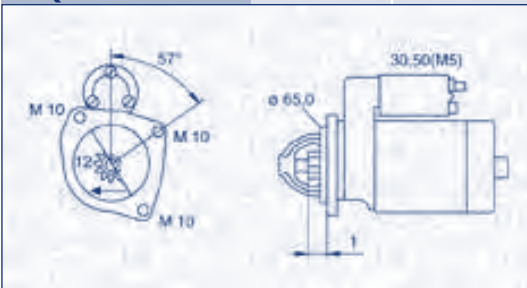

MQS1252

1,7 kW

12 V

RENAULT

CLIO II	1.9 dTi (B/CB0U)	F9Q 780, F9Q 782	59	12/99 → 05/05	08/00 →
KANGOO (KC0/1)	1.9 dCi 4x4	F9Q 790	62	10/03 →	
	1.9 dCi 4x4 (KCOV)	F9Q 790, F9Q 782	59	10/01 →	
KANGOO Express (FC0/1)	1.9 dCi (FCOV)	F9Q 790	62	07/03 →	
	1.9 dCi 4x4 (FCOV)	F9Q 790, F9Q 782	59	10/01 →	
		F9Q 790	62	07/03 →	
	1.9 dTi (FC0U)	F9Q 780, F9Q 790, F9Q 782	59	02/00 →