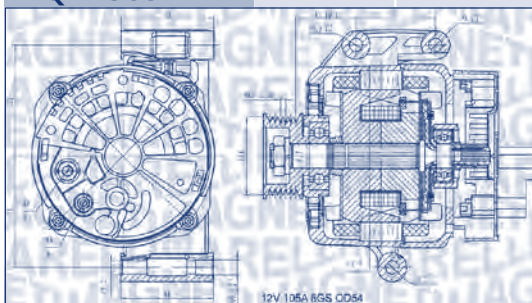

kW

MQA15804

12 V

180 A

BMW

3 (E90)	335 xi	N54 B30 A	240	09/06 → 06/08
		N54 B30 A	225	03/07 → 08/08
3 Cabriolet (E93)	335 i	N55 B30 A, N54 B30 A	240	05/06 → 10/13
		N55 B30 A, N54 B30 A	225	12/06 → 10/13
3 Coupé (E92)	335 i	N55 B30 A, N54 B30 A	240	06/06 → 06/13
		N55 B30 A, N54 B30 A	225	06/06 → 06/13
	335 i xDrive	N55 B30 A	240	11/08 → 06/13
		N55 B30 A, N54 B30 A	225	11/08 → 12/13
	335 xi	N54 B30 A	240	03/07 → 02/10
		N55 B30 A, N54 B30 A	225	03/07 → 02/10
3 Touring (E91)	335 i	N55 B30 A, N54 B30 A	240	09/06 → 06/12
		N55 B30 A, N54 B30 A	225	09/06 → 06/12
	335 i xDrive	N55 B30 A, N54 B30 A	240	09/08 → 06/12
		N55 B30 A, N54 B30 A	225	09/08 → 06/12
	335 xi	N54 B30 A	240	03/07 → 08/08
		N55 B30 A, N54 B30 A	225	03/07 → 08/08

MQA15852

12 V

105 A

FIAT

500 (312)	1.3 D Multijet (312AXE1A)	199 B1.000, 312 B1.000	70	12/09 →	OE: 51810284
500 C (312)	1.3 D Multijet (312CXE1A, 312AXE1A)	199 B1.000, 312 B1.000	70	09/09 →	OE: 51810284
DOBLÒ Cargo (263)	1.3 D Multijet	199 A3.000, 263 A2.000	66	02/10 →	OE: 51810284
FIORINO Cassone/ Limousine spaziosa (225)	1.3 D Multijet	199 B1.000, 330 A1.000, 46345266	70	07/09 →	OE: 51810284
LINEA (323, 110)	1.3 D Multijet (323AXB11, 323AXB1A)	199 A3.000	66	06/07 →	OE: 51810284
PUNTO (199)	1.3 D Multijet	199 B1.000, 330 A1.000	70	03/12 →	OE: 51810284
PUNTO EVO Furgone/ hatchback (199)	1.3 D Multijet (199.AXU1A)	199 B1.000	70	03/09 → 02/12	OE: 51810284
QUBO (225)	1.3 D Multijet (225AXE1A, 225CXE1A, 225AXH1A, 225AXL1A, ...)	330 A1.000, 55283775	70	07/10 →	OE: 51810284

LANCIA

YPSILON (312)	1.3 D Multijet (312.YXE1A, 312.YXU1A)	199 B1.000, 312 B1.000	70	05/11 → 08/18	OE: 51810284