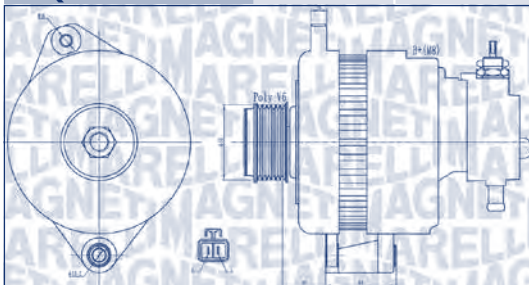

MQA2018

14 V

120 A

HYUNDAI

GRANDEUR (TG)	2.2 CRDi	D4-EB	114	06/06 → 10/10	01/07 →	5A	
i30 (FD)	2.0 CRDi	D4EA	103	10/07 → 11/11		6M	
		D4EA	100	10/07 → 11/11	→ 12/08	6M	
i30 Familiare (FD)	2.0 CRDi	D4EA	100	10/08 → 06/12	→ 12/08	6M	
		D4EA	103	02/06 → 12/10	→ 04/08	6M	
SONICA V (NF)	2.0 CRDi	D4EA	100	02/06 → 12/10	→ 04/08	6M	
		2.0L-D	110	03/09 → 12/10		6M	

KIA

CARENS III	2.0 CRDi 135	D4EA	100	08/09 → 03/13	→ 10/12	6M	
	2.0 CRDi 140	D4EA	103	09/06 → 03/13	→ 10/12	6M	
CEE'D SW (ED)	2.0 CRDi 140	D4EA	103	07/07 → 12/12	→ 07/10	6M	
MAGENTIS II (MG)	2.0 CRDi	D4EA	103	04/06 → 12/10	→ 05/08	5M	
		D4EA	100	11/05 → 12/08	09/06 → 05/08	5M