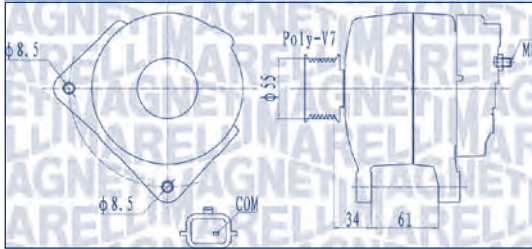

kW

MQA2054

14 V

110 A

RENAULT

CLIO III	1.2 16V	D4F 786	76	09/10 → 12/14	
	1.2 16V (BR02, BR0J, BR11, CR02, CR0J, CR11)	D4F 740, D4F 764, D4F 706	55	06/05 → 12/14	
	1.2 16V (BR0P, CR0P)	D4F 784	74	05/07 → 12/14	
	1.2 16V Hi-Flex (BR1U, CR1U)	D4F 740, D4F 742	55	07/08 → 12/14	
CLIO III Sportour	1.2 16V	D4F 786	76	03/10 → 12/12	
	1.2 16V (KR0P)	D4F 784	74	11/07 → 12/12	
CLIO IV	1.2 16V	D4F 740, D4F 728	54	11/12 → 08/21	
	1.2 16V (BHA1, BHAK, BHMJ, BHMK)	D4F 740	55	06/15 → 08/21	
	1.2 LPG 16V	D4F 740	54	11/12 → 06/15	
CLIO IV Furgone/ hatchback	1.2 16V	D4F 722	55	01/14 → 08/21	
CLIO IV Grandtour	1.2 16V	D4F 740	54	01/13 → 08/21