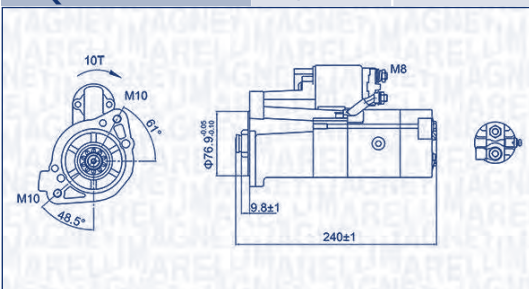

kW

MQS1213

1,1 kW

12 V

FIAT

MULTIPLA (186)	1.6 16V GPL	182 B6.000	76	10/01 → 06/10	OE: 46451529/46748349/ 46748350...
PALIO Weekend (178, 173, 373, 374, 171)	1.6 16V	182 B6.000	76	02/01 → 01/12	OE: 46451529/46748349/ 46748350...
STILO (192)	1.6 16V (192_XB1A)	182 B6.000	76	10/01 → 11/06	OE: 46451529/46748349/ 46748350...

LANCIA

LYBRA (839)	1.6 16V (839AXA1A)	182 A4.000	76	07/99 → 10/05	OE: 46451529/46748349/ 46748350...
LYBRA SW (839)	1.6 16V (839BXA1A)	182 A4.000	76	07/99 → 10/05	OE: 46451529/46748349/ 46748350...

MQS1221

2,2 kW

12 V

MITSUBISHI

PAJERO III	3.2 DI-D (V68W, V78W)	4M410A	121	04/00 → 10/06 → 10/01