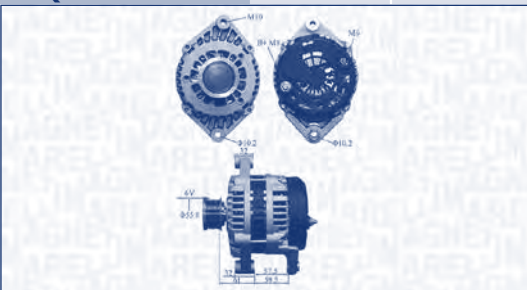

12 V

120 A

CHEVROLET

CAPTIVA (C100, C140)

2.0 D

Z20S

110

09/07 →