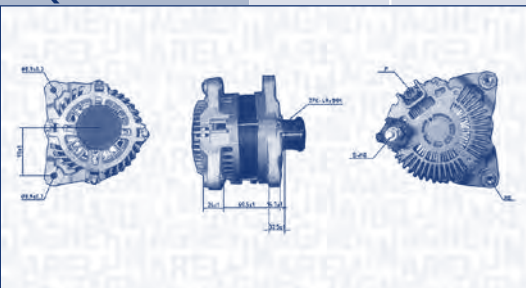

kW

MQA2185

12 V

150 A

NISSAN

QASHQAI / QASHQAI +2 I	1.6 dCi	R9M	96	10/11 → 12/13	
	1.6 dCi Trazione integrale	R9M	96	10/11 → 12/13	
	2.0 dCi	M1D, M9R	110	02/07 → 12/13	OE: 23100-JG71B
	2.0 dCi Trazione integrale	M1D, M9R	110	02/07 → 12/13	
X-TRAIL II	2.0 dCi	M9R	110	06/07 → 11/13	
	2.0 dCi 4x4	M9R	110	06/07 → 11/13	

MQA2186

14 V

185 A

NISSAN

NV400 Autobus (X62, X62B)	dCi 100	M9T 670, M9T 672, M9T 676, M9T 870	74	11/11 → 09/16	
	dCi 125	M9T 670, M9T 672, M9T 676, M9T 680, M9T 880, M9T 870, M9T 872, M9T 882	92	11/11 → 09/16	
	dCi 145	M9T 678, M9T 680, M9T 706, M9T 708	107	11/11 →	
NV400 Furgone (X62, X62B)	dCi 100	M9T 670, M9T 672, M9T 676, M9T 870	74	11/11 → 09/16	
	dCi 125	M9T 670, M9T 672, M9T 676, M9T 680, M9T 880, M9T 872, M9T 882	92	11/11 → 09/16	
	dCi 125 RWD	M9T 690, M9T 686, M9T 692, M9T 696, M9T 698, M9T 870, M9T 896, M9T 890, M9T 898	92	11/11 → 09/16	
	dCi 145	M9T 678, M9T 680, M9T 706	107	11/11 →	
	dCi 145 RWD	M9T 694, M9T 696, M9T 698, M9T 710	107	11/11 →