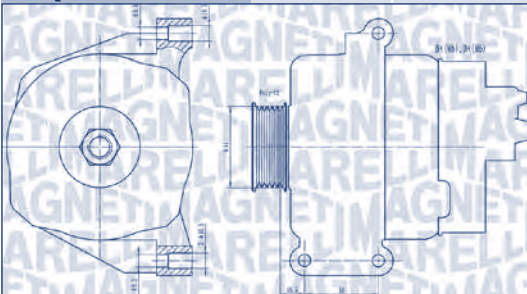

MQA1766

14 V

75 A

FIAT

FIORINO Cassone/ Limousine spaziosa (225)	1.4 (225AXA1A, 225BXA1A)	350A1.000	57	10/09 →	14/07 → 5M	
	1.2	199A4.000	48	10/05 →	01/08 → 12/11 5M	
GRANDE PUNTO (199)	1.4 (199AXB11, 199AXB1A, 199BXB1A, 199AXL1A)	350A1.000	57	06/05 → 12/15	01/09 → 12/11 5M	
	1.4	350A1.000	57	10/05 →	5M	
PANDA (312, 319)	1.2 LPG (312PXA1A)	169A4.000	51	06/12 →	5M	
PANDA / PANDA CLASSIC (169)	1.1 (169.AXA1A)	187A1.000	40	09/03 →	→ 05/09 5M	
	1.2 (169.AXB11, 169.AXB1A)	188A4.000	44	09/03 →	→ 09/09 5M	
	1.2 4x4 (169.AXB2A)	188A4.000	44	10/04 →	→ 05/09 5M	
	1.2 4x4 (169AXF2A, 169AXF1A)	169A4.000	51	04/10 → 08/13	→ 02/13 5M	
	1.2 LPG (169.AXB1A)	188A4.000	44	04/09 →	→ 06/10 5M	
	1.4 Natural Power (169AXH1A)	350A1.000	57	09/10 → 08/13	→ 02/13 5M	
	1.2 LPG Furgone/ hatchback (169)	1.2 LPG	188A4.000	44	04/09 →	→ 06/10 5M
	1.2 Natural Power	188A4.000	44	01/07 → 11/09	5M	
PANDA VAN (312, 519)	1.2 LPG (312CXA1A)	169A4.000	51	06/12 →	5M