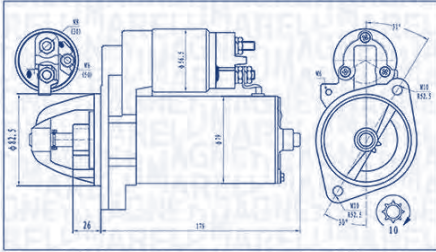

kW

MQS1202

2,2 kW

12 V

MERCEDES-BENZ

C CLASS (W203)	C 220 CDI (203.006)	OM 646.963, OM 611.962	100	05/00 → 02/07	OE: A0051512901/A005151290180
	C 270 CDI (203.016)	OM 612.962	125	12/00 → 02/07	OE: A0051512901/A005151290180
		OM 612.962	120	12/00 → 02/07	OE: A0051512901/A005151290180
C CLASS Sportcoupé (CL203)	C 220 CDI	OM 611.962	100	03/01 → 01/04	OE: A0051512901/A005151290180
C CLASS T-Model (S203)	C 220 CDI (203.208)	OM 646.963, OM 611.962	100	08/06 → 08/07	OE: A0051512901/A005151290180
	C 270 CDI (203.216)	OM 612.962	120	03/01 → 08/07	OE: A0051512901/A005151290180
		OM 612.962	125	03/01 → 08/07	OE: A0051512901/A005151290180
CLK (C209)	CLK 220 CDI (209.308)	OM 646.966	100	01/05 → 05/09	OE: A0051512901/A005151290180
E CLASS (W210)	E 320 CDI (210.026)	OM 613.961	145	07/99 → 03/02	OE: A0051512901/A005151290180
E CLASS (W211)	E 270 CDI (211.016)	OM 647.961	120	03/02 → 12/08	OE: A0051512901/A005151290180
E CLASS T-Model (S211)	E 270 T CDI (211.216)	OM 647.961	120	03/03 → 07/09	OE: A0051512901/A005151290180
M CLASS (W163)	ML 270 CDI (163.113)	OM 612.963	120	12/99 → 06/05	OE: A0051512901/A005151290180
S CLASS (W220)	S 320 CDI (220.026, 220.126)	OM 613.960	145	08/99 → 09/02	OE: A0051512901/A005151290180
SPRINTER 2-t Autobus (B901, B902)	216 CDI (902.671, 902.672)	OM 612.981	115	04/00 → 05/06	OE: A0051512901/A005151290180
SPRINTER 2-t Furgonato (B901, B902)	216 CDI (902.661, 902.662)	OM 612.981	115	04/00 → 05/06	OE: A0051512901/A005151290180
SPRINTER 2-t Pianale piatto/Telaio (B901, B902)	216 CDI (902.611, 902.612, 902.621, 902.622)	OM 612.981	115	04/00 → 05/06	OE: A0051512901/A005151290180
SPRINTER 3-t Autobus (B903)	316 CDI (903.671, 903.672, 903.673)	OM 612.981, OM 647.981	115	04/00 → 05/06	OE: A0051512901/A005151290180
SPRINTER 3-t Furgonato (B903)	316 CDI (903.661, 903.662, 903.663)	OM 612.981, OM 647.981	115	04/00 → 05/06	OE: A0051512901/A005151290180
SPRINTER 3-t Pianale piatto/Telaio (B903)	316 CDI (903.611, 903.612, 903.613, 903.621, 903.622, ...)	OM 612.981, OM 647.981	115	04/00 → 05/06	OE: A0051512901/A005151290180
SPRINTER 4-t Autobus (B904)	416 CDI (904.662, 904.663)	OM 612.981	115	04/00 → 05/06	OE: A0051512901/A005151290180
SPRINTER 4-t Furgonato (B904)	416 CDI	OM 612.981, OM 647.981	115	04/00 → 05/06	OE: A0051512901/A005151290180
	416 CDI 4x4	OM 612.981, OM 647.981	115	04/00 → 05/06	OE: A0051512901/A005151290180
SPRINTER 4-t Pianale piatto/Telaio (B904)	416 CDI	OM 612.981, OM 647.981	115	04/00 → 05/06	OE: A0051512901/A005151290180
	416 CDI 4x4	OM 612.981, OM 647.981	115	04/00 → 05/06	OE: A0051512901/A005151290180
SPRINTER 5-t Pianale piatto/Telaio (B905)	616 CDI (905.612, 905.613, 905.622, 905.623)	OM 612.981	115	04/01 → 05/06	OE: A0051512901/A005151290180

SSANGYONG

ACTYON I	2.0 Xdi	SSANGYONG/D20DT	104	11/05 →	OE: 6611513701/6611514101
		SSANGYONG/D20DT	100	07/07 → 06/13	OE: 6611513701/6611514101