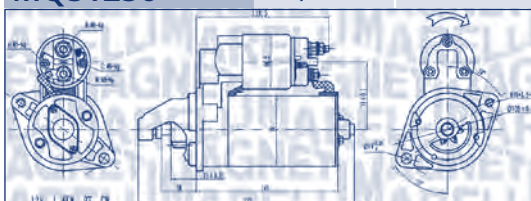

MQS1256

1,4 kW

12 V

BMW

3 (E46)	316 i	N42B18VVT	85	02/02 → 02/05	5M
		N45B16A	85	06/02 → 02/05	5M
3 Compact (E46)	316 ti	N42B18VVT	85	06/01 → 02/05 → 02/04	5M
		N45B16A	85	06/02 → 02/05 → 12/04	5M
3 Coupé (E46)	316 Ci	N45B16A	85	06/02 → 07/06	5M
3 Touring (E46)	316 i	N42B18, N46B18A	85	03/02 → 02/05	5M