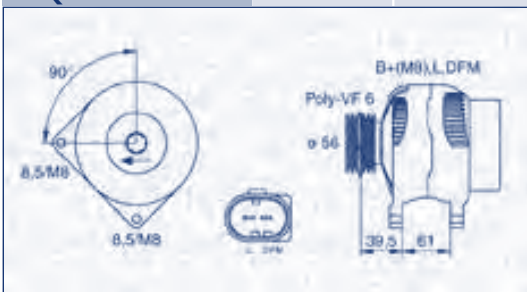

MQA1394

14 V

120 A

AUDI

A3 (8L1)	1.6	AEH, AKL, APF	74	09/96 → 05/03	OE: 028903028E
		AVU, BFQ	75	08/00 → 05/03	OE: 028903028E
	1.8	AGN, APG	92	09/96 → 05/03	OE: 028903028E
		AGU, AQA, ARZ, AUM	110	12/96 → 05/03	OE: 028903028E
	1.8 T	AJQ, ARY, APP, AUQ	132	12/98 → 05/03	OE: 028903028E
		AJQ, ARY	132	10/98 → 05/03	OE: 028903028E
	1.8 T quattro	AGU, AQA, ARX	110	12/96 → 05/03	OE: 028903028E
		AGR, ALH	66	09/96 → 07/01	OE: 028903028E
	1.9 TDI	AHF, ASV	81	08/97 → 07/01	OE: 028903028E
		ASZ	96	08/00 → 05/03	OE: 028903028E
		ATD, AXR	74	10/00 → 05/03	OE: 028903028E
	1.9 TDI quattro	ASZ	96	08/00 → 05/03	OE: 028903028E
	S3 quattro	APY, AMK	154	03/99 → 04/02	OE: 028903028E
		BAM	165	10/01 → 05/03	OE: 028903028E
A4 B5 (8D2)	1.9 TDI	1Z, AHU, AHH	66	01/95 → 11/00	OE: 028903028E; 08/96 →
TT (8N3)	1.8 T	AWP, ATC, AJQ, ARY, APP, AUQ	132	10/98 → 06/06	OE: 028903028E
		AUM	110	09/02 → 06/06	OE: 028903028E
		BVP	120	09/05 → 06/06	OE: 028903028E
		BVR	140	09/05 → 06/06	OE: 028903028E