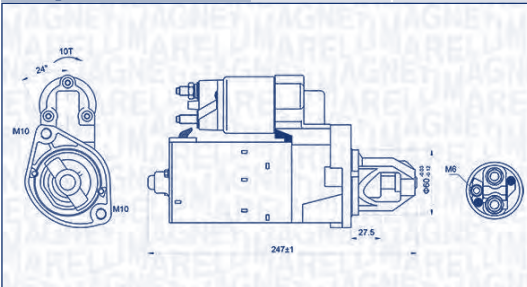

kw

MQS1246

1,4 kW

12 V

FORD

MONDEO III Turnier	1.8 16V	CHBA, CHBB, QQDB	92	10/00 → 03/07	5M
		CGBA, CGBB	81	10/00 → 03/07	→ 04/05 5M
	1.8 SCi	ZH18	96	06/03 → 03/07	6M
	2.0 16V	CJBA, CJBB, AODA/B	107	10/00 → 03/07	5M

MQS1249

1,4 kW

12 V

MERCEDES-BENZ

C CLASS (W202)	C 280 (202.029)	112.920	145	06/97 → 05/00	5M
CLK Cabriolet (A209)	CLK 240 (209.461)	112.912	125	02/03 → 03/10	→ 05/05 6M
E CLASS (W211)	E 280 4-matic (211.092)	272.944	170	01/06 → 12/08	5A
	E 350 4-matic (211.087)	272.972	200	03/05 → 12/08	5A
M CLASS (W163)	ML 320 (163.154)	112.942	160	02/98 → 08/02	5A
S CLASS (W221)	S 500 (221.071, 221.171)	273.961	285	10/05 → 12/13	→ 06/08 7A
VITO / MIXTO Furgonato (W639)	119 (639.601, 639.603, 639.605)	112.951	140	09/03 →	→ 09/10 5A
VITO Autobus (W639)	119 (639.701, 639.703, 639.705)	112.951	140	09/03 →	→ 09/10 5A