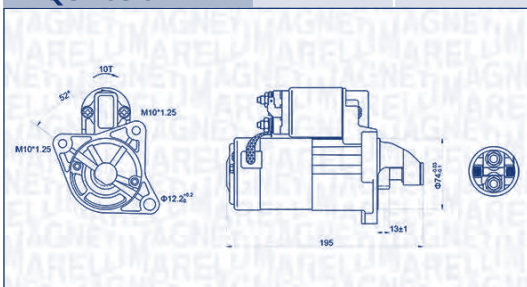

MQS1096

1 kW

12 V

MAZDA

323 F VI (BJ)	2.0 (BJFW)	FS-7	96	01/01 → 05/04		
323 S VI (BJ)	2.0 (BJFP)	FS-7	96	01/01 → 05/04		
626 V (GF)	1.8 (GF8P)	FP-Y3	66	05/97 → 12/99		
		FP	74	12/99 → 10/02	CHASSIS: → 449555	
	2.0 (GFER)	FS	85	05/97 → 10/02	CHASSIS: → 449555	
626 V Hatchback (GF)	1.8 (GF8P)	FP-Y3	66	05/97 → 12/99		
		FP	74	12/99 → 10/02	CHASSIS: → 449555	
	2.0 (GFER)	FS	85	05/97 → 10/02	CHASSIS: → 449555	
626 V Station wagon (GW)	1.8 (GW8W)	FP-Y3	66	02/98 → 01/00		
		FP	74	01/20 → 10/02		
	2.0 (GWEW)	FS	85	02/98 → 10/02		
MPV II (LW)	2.0 (LWEW)	FS-D	88	08/00 → 07/02		
PREMACY (CP)	2.0 (CP10S)	FS-7E	96	11/01 → 03/05