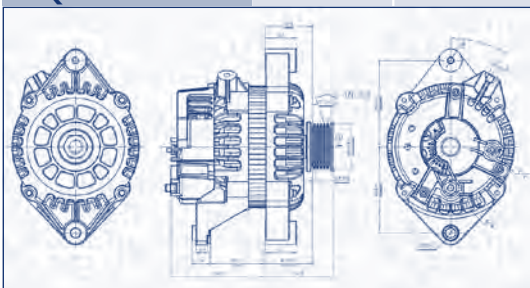

kW

MQA1053

12 V

100 A

OPEL

ASTRA F Cabriolet (T92)	1.8 i 16V	C18XE, X18XE, C18XEL	85	11/94 → 03/01	→ 02/01	5M
ASTRA F Familiare (T92)	1.8 i 16V (F35, M35)	C18XEL	85	07/94 → 01/98	09/94 →	5M
	2.0 i 16V (F35, M35)	X20XE	100	02/95 → 01/98		5M
ASTRA F Hatchback (T92)	1.8 i 16V (F08, M08, F68, M68)	X18XE, C18XEL	85	09/94 → 01/98		5M
	2.0 i 16V (F08, M08, F68, M68)	X20XE	100	02/95 → 01/98		5M
ASTRA F Tre volumi (T92)	1.8 i 16V (F19, M19)	X18XE, C18XEL	85	11/94 → 09/98	→ 01/98	5M
	2.0 i 16V (F19, M19)	X20XE	100	02/95 → 09/98	→ 01/98	5M
CALIBRA A (C89)	2.0 i 16V (M07)	X20XE	100	02/94 → 07/97	06/94 →	5M
FRONTERA A (U92)	2.2 i (54MWL4)	X22XE	100	03/95 → 10/98	04/95 → 09/98	5M
FRONTERA B (U99)	2.2 i (6B_ZC, 6B_VF, 6B_66, 6B_76)	X22SE, Y22SE	100	10/98 → 07/04		5M
	2.0 (F69, M69, P69)	X20SE	85	03/94 → 09/99		5M
OMEGA B (V94)	2.0 16V (F69, M69, P69)	X20XE	100	03/94 → 09/99	→ 08/99	5M
	2.2 16V (F69, M69, P69)	Z22XE	106	09/99 → 07/03		5M
OMEGA B Familiare (V94)	2.0 (F35, M35, P35)	X20SE	85	03/94 → 09/99		5M
	2.0 16V (F35, M35, P35)	X20XE	100	03/94 → 09/99		5M
	2.2 16V (F35, M35, P35)	Z22XE	106	09/99 → 07/03		5M
TIGRA (S93)	1.6 16V (F07)	X16XE	78	07/94 → 08/98	10/94 →	5M
VECTRA B (J96)	1.6 i (F19)	X16SZR	55	10/95 → 04/02	→ 01/99	5M
		16LZ2	55	10/95 → 04/02	→ 01/99	5M
	1.6 i 16V (F19)	Z16XE, X16XEL, X16XEL	74	10/95 → 04/02	→ 03/02	5M
		X18XE1, Z18XEL	85	10/95 → 09/00		5M
	1.8 i 16V (F19)	X18XE	85	10/95 → 09/00	→ 01/99	5M
		Z18XE	92	09/00 → 04/02	→ 03/02	5M
	2.0 i (F19)	Z0NEJ	82	10/95 → 04/02	→ 01/99	5M
2.0 i 16V (F19)	X20XE	100	09/95 → 06/00	10/95 →	5M	
VECTRA B Familiare (J96)	1.6 i (F35)	X16SZR	55	11/96 → 06/00	→ 01/99	5M
	1.6 i 16V (F35)	Z16XE, X16XEL	74	11/96 → 07/02		5M
	1.8 i 16V (F35)	X18XE1, Z18XEL	85	11/96 → 09/00	06/98 →	5M
	2.0 i 16V (F35)	X20XE	100	11/96 → 06/00	→ 01/99	5M
		X18XE	85	11/96 → 09/00	→ 01/99	5M
	1.8 i 16V (F35)	Z18XE	92	09/00 → 07/03	→ 06/03	5M
		16LZ2	55	11/96 → 06/00	→ 01/99	5M