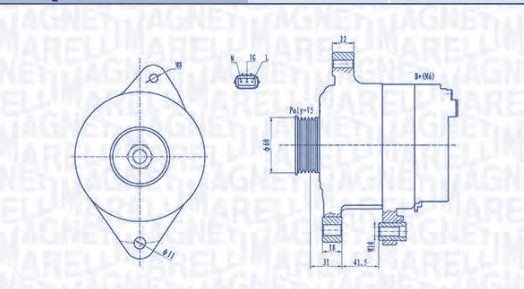

MQA1892

12 V

90 A

TOYOTA

YARIS (P1)	1.4 D-4D (NLP10_, NLP10R)	1ND-TV	55	10/01 → 09/05	
YARIS VERSO (P2)	1.4 D-4D (NLP20_, NLP22_)	1ND-TV	55	09/00 → 09/05