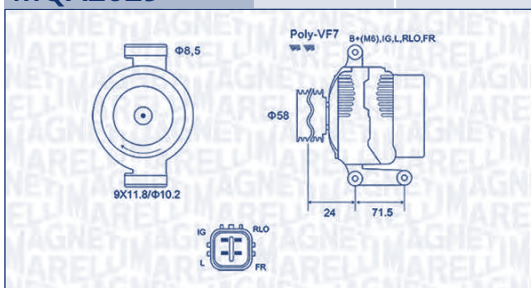

LEXUS

IS II (E2)	220d (ALE20)	2AD-FHV	130	08/05 → 07/12

TOYOTA

AVENSIS Familiare (T27)	2.0 D-4D (ADT270_, ADT270R)	1AD-FTV	91	11/11 → 10/18