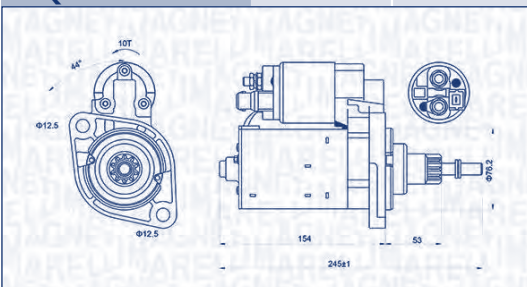

MQS619

1,1 kW

12 V

**SEAT**

ALHAMBRA (7V8, 7V9)	1.8 T 20V	AWC	110	10/97 → 03/10	5A
	2.0 i	ADY	85	04/96 → 03/10	CHASSIS: W-520 000 → 5M
CORDOBA (6K1, 6K2)	2.0 i 16V	ABF	110	08/96 → 06/99	5M
IBIZA II (6K1)	2.0 i 16V	ABF	110	08/96 → 08/99	5M