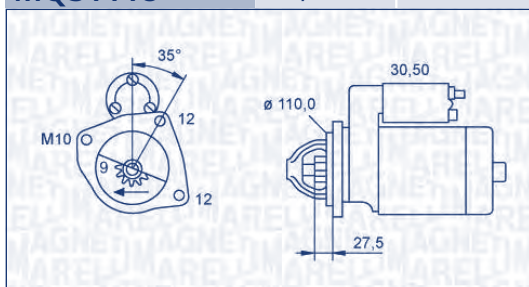

kW

MQS1118

2,5 kW

12 V

IVECO

DAILY II Autobus	A 40-10 (95719111, 95719131, 95719311, 95719315, ...)	8140.23.	76	09/96 → 05/99	OE: 42498678/5801408583/ 93828721/99451753
	A 40-12 (95819311, 95819315, 95819317, 95819331)	8140.43.	90	05/96 → 05/99	OE: 42498678/5801408583/ 93828721/99451753
	A 45-10 (95739111, 95739131, 95739311, 95739317, ...)	8140.23.	76	05/96 → 05/99	OE: 42498678/5801408583/ 93828721/99451753
	A 45-12 (95839211, 95839231, 95839311, 95839317, ...)	8140.43.	90	05/96 → 05/99	OE: 42498678/5801408583/ 93828721/99451753
DAILY II Furgonato	2.8 D	8140.23., 8140.23.	76	06/00 → 05/07	OE: 42498678/5801408583/ 93828721/99451753
	30-8 (14914111, 14914117, 14914211, 14914217, 14915111, ...)	8140.63.	62	09/98 → 05/99	OE: 42498678/5801408583/ 93828721/99451753
	30-8 V (14914111, 14914117, 14914211, 14914217, 14915111, ...)	8140.63.	62	09/98 → 05/99	OE: 42498678/5801408583/ 93828721/99451753
	30-10	8140.23.	76	01/97 → 05/99	OE: 42498678/5801408583/ 93828721/99451753
	30-10 C	8140.23.	76	01/97 → 05/99	OE: 42498678/5801408583/ 93828721/99451753
	35-8 (14934104, 14934111, 14934204, 14934205, 14934211, ...)	8140.63.	62	09/98 → 05/99	OE: 42498678/5801408583/ 93828721/99451753
	35-10 (15034111, 15034204, 15034211, 15034215, 15034217, ...)	8140.23.	76	01/96 → 05/99	OE: 42498678/5801408583/ 93828721/99451753
	40-10 4x4 (15214104, 15214111, 15214117, 15215111)	8140.23.	76	01/97 → 05/99	OE: 42498678/5801408583/ 93828721/99451753
	49-12 V (15154204, 15154211, 15154215, 15154217, ...)	8140.43.	90	05/96 → 05/99	OE: 42498678/5801408583/ 93828721/99451753
	59-12 V (15174404, 15174411, 15174415, 15174417)	8140.43.	90	05/96 → 05/99	OE: 42498678/5801408583/ 93828721/99451753