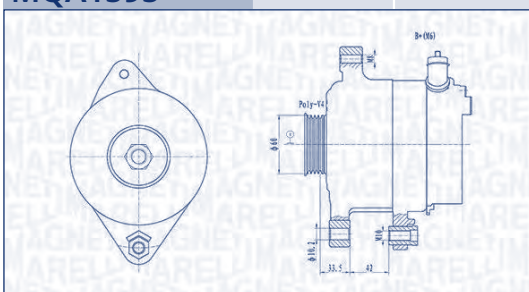

MQA1595

12 V

90 A

TOYOTA

YARIS (P1)	1.3 (NCP10, SCP12_)	2NZ-FE	63	08/99 → 11/05	OE: 27060-21020	5M	
	1.3 (NCP20_, NCP22_, NCP20R, NCP22R)	2NZ-FE	62	11/02 → 09/05	OE: 27060-21020	5M	
YARIS VERSO (P2)		1.5 (NCP21_)	2NZ-FE	63	08/99 → 10/02	OE: 27060-21020	5M
	1NZ-FE		77	03/00 → 09/05	5M		
	1NZ-FE	78	03/00 → 09/05	5M