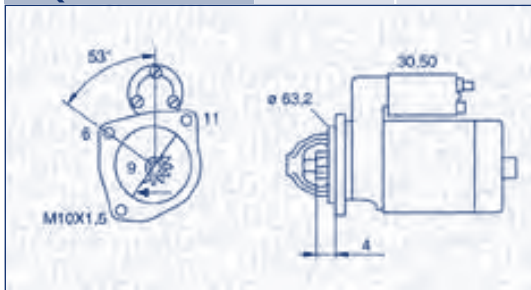

kW

MQS1057

0,8 kW

12 V

RENAULT

CLIO II	1.0	D7D.7.60	40	02/00 → 05/01	OE: 7700864608/7700867838/ 7701499651/8200369521	
	1.2 LPG	D7F.7.22, D7F.7.64	43	09/98 → 06/09	OE: 7700864608/7700867838/ 7701499651/8200369521	
	1.2 LPG (BBOA, CBOA)	D7F.7.20	44	03/99 → 05/01	OE: 7700864608/7700867838/ 7701499651/8200369521	
	1.2 (SBOA, SBOF, SB10)	D7F.7.26	44	03/99 → 10/03	OE: 7700864608/7700867838/ 7701499651/8200369521	
CLIO III	1.2 (BR01, BR03, BROE, CROE)	D4F.7.64	57	10/05 → 12/12	OE: 7700864608/7700867838/ 7701499651/8200369521	
	1.2 16V	D4F.7.64	58	06/05 → 12/14	OE: 7700864608/7700867838/ 7701499651/8200369521	
	1.2 16V (BR02, BR0J, BR11, CR02, CR0J, CR11)	D4F.7.40, D4F.7.44	55	06/05 → 12/14	OE: 7700864608/7700867838/ 7701499651/8200369521	
	1.2 16V (BR0P, CR0P)	D4F.7.84	74	05/07 → 12/14	OE: 7700864608/7700867838/ 7701499651/8200369521	
	1.2 16V (BR0R, BR1D, BR1L, CR0R)	D4F.7.40	48	06/05 → 12/14	OE: 7700864608/7700867838/ 7701499651/8200369521	
	1.2 16V Hi-Flex (BR1U, CR1U)	D4F.7.42, D4F.7.44	55	07/08 → 12/14	OE: 7700864608/7700867838/ 7701499651/8200369521	
	1.2 Ethanol (CR1U, BR1U)	D4F.7.42	55	07/08 → 12/12	OE: 7700864608/7700867838/ 7701499651/8200369521	
CLIO III Sportour	1.2 16V (KR02, KR0J)	D4F.7.40, D4F.7.42	55	02/08 → 12/14	OE: 7700864608/7700867838/ 7701499651/8200369521	
	1.2 16V (KR0E)	D4F.7.64	58	11/07 → 12/14	OE: 7700864608/7700867838/ 7701499651/8200369521	
	1.2 16V (KR0P)	D4F.7.84	74	11/07 → 12/12	OE: 7700864608/7700867838/ 7701499651/8200369521	
	1.2 16V Hi-Flex (KR0S)	D4F.7.40	55	07/08 → 12/14	OE: 7700864608/7700867838/ 7701499651/8200369521	
CLIO IV	1.2 16V	D4F.7.40	54	11/12 →	OE: 7700864608/7700867838/ 7701499651/8200369521	
CLIO IV Grandtour	1.2 16V	D4F.7.40	54	01/13 →	OE: 7700864608/7700867838/ 7701499651/8200369521	
KANGOO (KC0/1)	1.2 16V (KC05, KC06, KC03, KC0T, KC0W, KC1D)	D4F.7.12, D4F.7.30	55	06/01 →	OE: 7700864608/7700867838/ 7701499651/8200369521	
KANGOO Express (FC0/1)	1.2 (FC1A)	D7F.7.20	44	07/98 → 07/01	OE: 7700864608/7700867838/ 7701499651/8200369521	
	1.2 16V (FC05, FC0W, FC1D, FC1P, FC1K, FC0T)	D4F.7.12, D4F.7.30	55	10/01 →	OE: 7700864608/7700867838/ 7701499651/8200369521	
	1.2 BiFuel	D7F.7.44	43	07/98 → 07/01	OE: 7700864608/7700867838/ 7701499651/8200369521