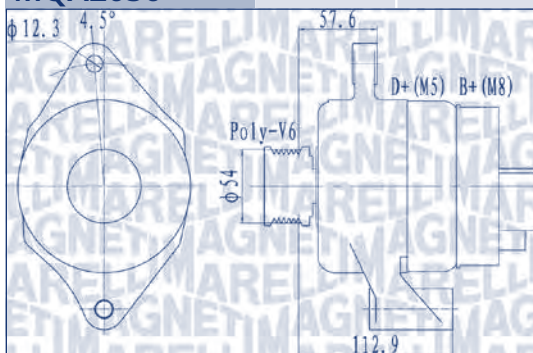

kW

MQA2049

14 V

100 A

OPEL

COMBO Cassone/ Limousine spaziosa (X12)	1.6 CDTI (B05)	A 16 FDL	66	02/12 →	OE: 1202274/95512068/95523483
		A 16 FDH	77	02/12 →	OE: 1202274/95512068/95523483
		A 16 FDL	88	04/15 →	OE: 1202274/95512068/95523483
COMBO Tour (X12)	1.6 CDTI (C26, D26, E26, C05)	A 16 FDL	88	03/15 →	OE: 1202274/95512068/95523483
		A 16 FDL	70	03/15 →	OE: 1202274/95512068/95523483

MQA2050

14 V

120 A

ALFA ROMEO

159 (939)	1.9 JTDM 8V (939AXE1B)	939A1.000	88	09/05 → 11/11	02/08 →	6M M
	2.0 JTDM (939AXP1B)	939B3.000	125	05/09 → 11/11		6M M
	2.0 JTDM (939AXQ1B)	844A2.000	120	05/09 → 11/11		6M M
	2.0 JTDM (939AXR1B)	939B4.000	100	06/10 → 11/11		6M M
BRERA (939)	2.0 JTDM (939DXP1B)	939B3.000	125	05/09 → 06/10		6M M
SPIDER (939)	2.0 JTDM (939DXP1B, 939EXP1B)	939B3.000	125	05/09 → 06/10		6M M

FIAT

BRAVO II (198)	1.6 D Multijet (198AXL1B)	198A2.000	88	03/08 → 12/14		S M
	1.6 D Multijet (198AXM1B)	198A6.000	66	03/08 → 12/14	→ 07/14	6M
DOBLÒ Cargo (263)	1.6 D Multijet (263WXD1B, 263WXR1B, 263WXX1B, 263ZXD1B, ...)	198A3.000	77	02/10 →		6M
	2.0 D Multijet	263A1.000	99	02/10 →		6M
DOBLÒ Pianale piatto/ Telaio (263)	1.6 D Multijet	263A5.000	66	02/10 →	10/10 →	S M
	1.6 D Multijet (263HXE1B, 263HXS1B, 263HXY1B, 263YXE1B, ...)	263A3.000	74	02/11 →		6M
	1.6 D Multijet (263HXN1B, 263YXN1B, 263HXV1B, 263YXV1B)	940 C1.000, 55280444	88	02/16 →	03/16 →	
DUCATO Autobus (250)	115 Multijet 2,0 D	250A1.000	85	06/11 →		5M

LANCIA

DELTA III (844)	1.6 D Multijet (844.AXC11, 844.AXC1A)	198A2.000	88	09/08 → 08/14	→ 04/11	S M
	1.6 D Multijet (844.AXF11, 844.AXF1A)	955A4.000	85	08/08 → 08/14	→ 04/11	6M
	1.9 D Multijet (844.AXE1A)	844A1.000	140	01/09 → 08/14	→ 04/11	6M M