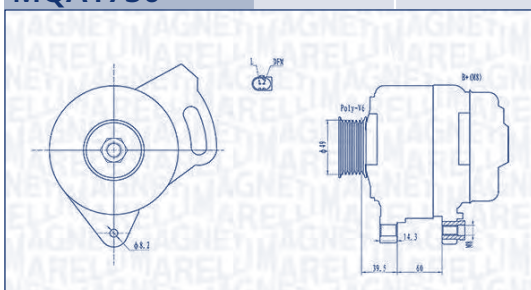

**MAGNETI
MARELLI**

PARTS & SERVICES

kw

MQA1747

12 V

70 A

OPEL

ASTRA H (A04)	1.4 (L48)	Z14XEL	55	04/04 → 10/04	CHASSIS: → 52999999	5M	
	1.4 LPG (L48)	Z14XEP-GPL	66	08/09 → 10/10		5M	
ASTRA H Familiare (A04)	1.4 (L35)	Z14XEL	55	08/04 → 10/10		5M	
ASTRA H GTC (A04)	1.4 (L08)	Z14XEL	55	03/05 → 10/10		5M	
COMBO Cassone/ Limousine spaziosa	1.4 16V	Z14XEP	66	08/05 →		5M	

MQA1750

12 V

90 A

VOLKSWAGEN

TRANSPORTER T4 Platform/Chassis (70E, 70L, 70M, 7DE, 7DL, 7D)	2.0	n/a	62	07/90 → 04/03	05/97 →	5M	
TRANSPORTER T4 Van (70A, 70H, 7DA, 7DH)	2.0	n/a	62	07/90 → 04/03	01/96 →	5M