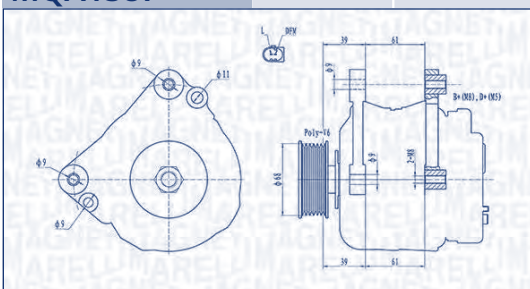

MQA1587

12 V

90 A

VOLKSWAGEN

LT 28-46 II Furgone (2DA, 2DD, 2DH)	2.8 TDI	ATA	96	01/99 → 07/06	→ 01/02	5M	
		AGK	92	07/97 → 01/02	→ 12/98	5M	
LT 28-46 II Pianale piatto/ Telaio (2DC, 2DF, 2DG, 2DL, 2DM)	2.8 TDI	AGK	92	07/97 → 01/02	→ 12/98	5M