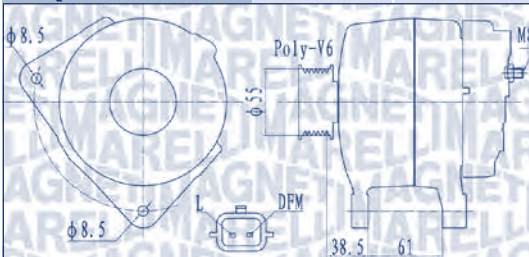

MQA2098

14 V

90 A

DACIA

DUSTER (HS)	1.6 16V LPG	K4M 696, K4M 616, K4M 642	77	04/11 → 01/18	OE: 231005780R	5M
	1.6 16V 4x4	K4M 606	77	06/10 → 01/18	OE: 231005780R	6M
DUSTER Cassone/SUV	1.6 16V Hi-Flex	K4M 696	77	04/11 →	OE: 231005780R	
	1.6 16V 4x4	K4M 606	77	04/11 →	OE: 231005780R	
LOGAN (LS)	1.6 MPI 85	K7M 800	62	05/10 →	OE: 231005780R	5M
LOGAN MCV II	1.6	K7M 812	62	06/13 →	OE: 231005780R	
LOGAN Pick-up (US)	1.6 MPI 85	K7M 800	62	05/10 →	OE: 231005780R	5M
SANDERO	1.4 MPI LPG	K7J 714	53	01/09 →	OE: 231005780R	5M
	1.6 16V	K4M 690, K4M 694	77	07/11 →	OE: 231005780R	5M
	1.6 MPI 85 (BS03)	K7M 800, K7M 818	62	05/10 → 06/13	OE: 231005780R	5M M*