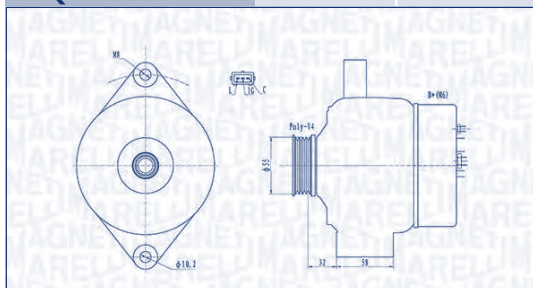

kW

MQA1803

12 V

75 A

SUZUKI

IGNIS I (FH)	1.5 Sport (RG415)	M15A	80	12/03 → 12/05	
IGNIS II (MH)	1.5 (RM415)	M15A	73	09/03 →	
	1.5 4x4 (RM415)	M15A	73	09/03 →	
JIMNY (SN)	1.3 16V 4x4 (SN413)	M13A	63	08/05 →	
	1.3 4WD (SN413)	M13A	62	05/14 →	
LIANA (ER, RH)	1.6 (RH416)	M16A	76	03/02 →	
		M16A	79	01/05 →	
	M16A	79	01/05 → 12/07		
	1.6 4WD (RH416)	M16A	76	03/02 →	
		M16A	78	04/02 →	
1.6 i (RH416)	M16A	78	04/02 →		
SWIFT III (MZ, EZ)	1.3 4x4 (RS 413, ZD11S)	M13A	66	01/06 →	OE: 3140080G10