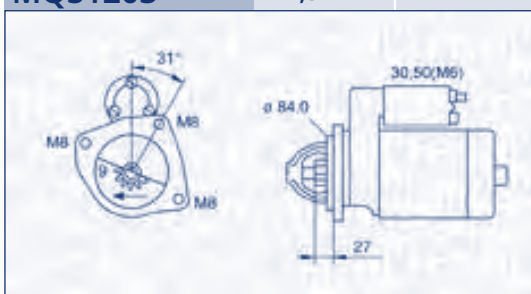

**MAGNETI
MARELLI**

PARTS & SERVICES

kW

MQS1202

2,2 kW

12 V

SSANGYONG

ACTYON SPORTS I	2.0 Xdi	SSANGYONG/D20DT	104	04/07 →	OE: 6611513701/6611514101
	2.0 Xdi 4WD	SSANGYONG/D20DT	104	04/07 →	OE: 6611513701/6611514101
REXTON / REXTON II	2.9 TD	SSANGYONG/662925	88	04/02 → 08/06	OE: 6611513701/6611514101
RODIUS I	2.7 Xdi	SSANGYONG/D27DT	120	05/05 →	OE: 6611513701/6611514101
		SSANGYONG/D27DT	121	05/05 →	OE: 6611513701/6611514101
	2.7 Xdi 4WD	SSANGYONG/D27DT	121	05/05 →	OE: 6611513701/6611514101
		SSANGYONG/D27DT	120	05/05 →	OE: 6611513701/6611514101

MQS1203

2,5 kW

12 V

IVECO

DAILY III Furgonato	2.8 CNG	8149.03	78	05/99 → 07/07	OE: 25196021/500307724/ 69502571/504201467; 09/03 →
	29 L 9 V	8140.63.	62	05/99 → 07/07	OE: 25196021/500307724/ 69502571/504201467
		8140.43R	66	11/01 → 04/06	OE: 25196021/500307724/ 69502571/504201467
	29 L 10 V (ALJA43A2, ALJA42A2, ALJA41A2)	F1AE0481A	70	09/02 → 07/07	OE: 25196021/500307724/ 69502571/504201467
	29 L 11 V	8140.43C, 8140.43B	78	05/99 → 07/07	OE: 25196021/500307724/ 69502571/504201467
	29 L 12 V (ALKA41A2, ALLA52A2, ALKA42A2)	F1AE0481B	85	09/02 → 07/07	OE: 25196021/500307724/ 69502571/504201467
	29 L 13	8140.43S	92	05/01 → 07/07	OE: 25196021/500307724/ 69502571/504201467
	29 L 14	F1AE0481M	100	01/05 → 04/06	OE: 25196021/500307724/ 69502571/504201467
	35 C 12 V, 35 S 12 V (AGKA43A2, AGKB43A2, AGKB46A2, ...)	F1AE0481B	85	09/02 → 07/07	OE: 25196021/500307724/ 69502571/504201467
	35 C 14	F1CE0481A, F1CE0481E	100	09/04 → 04/06	OE: 25196021/500307724/ 69502571/504201467
	35 C 14, 35 S 14	F1AE0481M	100	01/05 → 04/06	OE: 25196021/500307724/ 69502571/504201467
	35 C 17, 35 S 17	F1CE0481B	122	01/05 → 04/06	OE: 25196021/500307724/ 69502571/504201467
	35 S 9 V	8140.43R	66	11/01 → 04/06	OE: 25196021/500307724/ 69502571/504201467
	35 S 9 V, 35 C 9 V	8140.63.	62	05/99 → 07/07	OE: 25196021/500307724/ 69502571/504201467