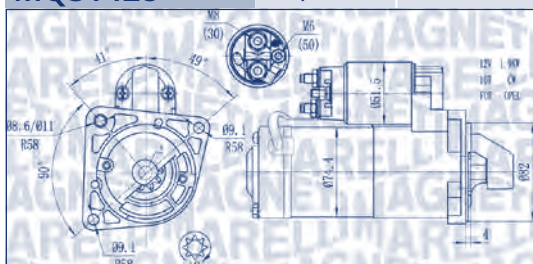

kW

MQS1423

2 kW

12 V

AUDI

A4 B7 Avant (8ED)	2.0 TDI 16V	BLB, BRE	103	11/04 → 06/08	CHASSIS: 6-000 001 → CVT
		BVA	120	06/06 → 06/08	
	2.0 TDI quattro	BRD	125	06/06 → 06/08	
		BPW	103	01/06 → 06/08	
A4 B7 Cabriolet (8HE)	2.0 TDI	BRC	100	01/06 → 03/09	CVT
		BPW	103	01/06 → 03/09	CVT
A4 B8 (8K2)	2.0 TDI	CJCB, CAGB, CSUB	100	11/07 → 12/15	
		CGLD, CAHB, CNHC	120	08/08 → 12/15	
		CAHA	125	01/08 → 03/12	
A4 B8 Avant (8K5)	2.0 TDI	CJCB, CAGB, CSUB	100	04/08 → 12/15	
		CGLD, CAHB, CNHC	120	08/08 → 12/15	
A4 B9 (8W2, 8WC)	2.0 TDI	CAHA	125	04/08 → 03/12	
		CAHA	125	08/08 → 03/12	
A4 B9 Avant (8W5, 8WD)	2.0 TDI	CAHA	125	08/08 → 03/12	
		CAHA	125	08/08 → 03/12	
A6 C6 (4F2)	2.0 TDI	CAHA	120	04/09 → 03/11	CVT
		BLB, BRE	103	07/04 → 10/08	
A6 C6 Avant (4F5)	2.0 TDI	BNA, BRF, CAGB	100	06/05 → 08/11	CVT
		BLB, BRE	103	06/05 → 10/08	

SEAT

EXEO (3R2)	2.0 TDI	CAHA, CGLB	125	02/09 → 05/13	ENGINE: CAHA
		CAGA, CJCA	105	12/08 → 05/13	ENGINE: CAGA
EXEO ST (3R5)	2.0 TDI	CAHA, CGLB	125	05/09 → 05/13	ENGINE: CAHA
		CAGC, CJCC	88	07/09 → 05/13	ENGINE: CAGC
		CAGA, CJCA	105	05/09 → 05/13	ENGINE: CAGA

VOLKSWAGEN

PASSAT B5.5 (3B3)	1.9 TDI	AVF, AWX	96	11/00 → 05/05	5M
PASSAT B5.5 Variant (3B6)	1.9 TDI	AVF, AWX	96	11/00 → 05/05	5M

MQS1428

1,9 kW

12 V

OPEL

ASTRA H (A04)	1.9 CDTI (L48)	Z 19 DT	88	06/04 → 10/10	
	1.9 CDTI 16V (L48)	Z 19 DTJ	88	04/04 → 10/10	
ASTRA H (L70)	1.9 CDTI (L70)	Z 19 DTH	110	09/04 → 10/10	
	1.9 CDTI 16V (L70)	Z 19 DTJ	88	08/04 → 10/10	
ASTRA H GTC (A04)	1.9 CDTi 16V (L08)	Z 19 DTJ	88	03/05 → 10/10