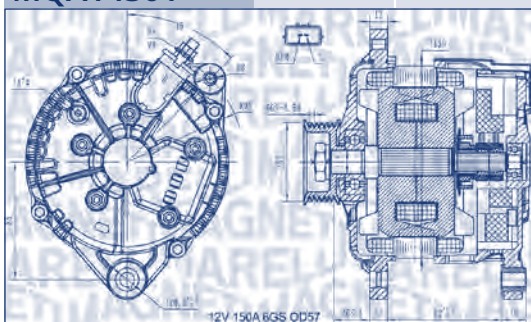

MQA14301

12 V

150 A

RENAULT

ESPACE IV	3.5 V6 (JK00, JK0F, JK0P, JK0S, JK0W)	V4Y 711, V4Y 715	177	11/02 →