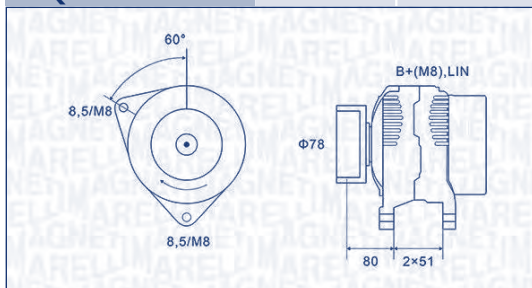

kW

MQA1919

14 V

150 A

FORD

GALAXY II	1.8 TDCi	QBWA	92	05/06 → 06/15	→ 04/10	❄️
MONDEO IV	1.8 TDCi	FFDA	74	03/07 → 01/15	06/07 → 09/10	❄️
MONDEO IV Tre volumi	1.8 TDCi	KHBA, QYBA	92	06/07 → 01/15	→ 03/10	
MONDEO IV Turnier	1.8 TDCi	FFDA	74	03/07 → 12/12	06/07 → 09/10	❄️
S-MAX	1.8 TDCi	QBWA	92	05/06 → 12/14	→ 201006	❄️
		FFDA	74	01/07 → 12/10	→ 201006	❄️