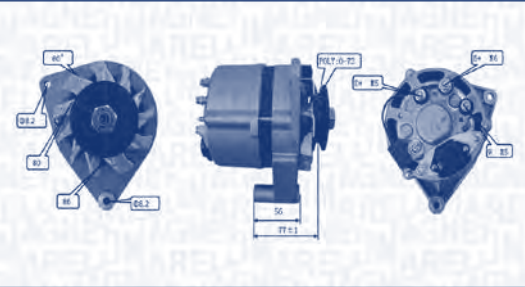

MQA9066

12 V

33 A

SAME

n/a

n/a

n/a

n/a

n/a