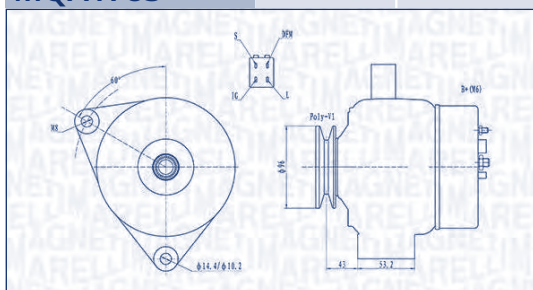

kW

MQA1783

12 V

120 A

TOYOTA

AVENSIS (T22)	2.0 D-4D (CDT220_, CDT220R)	1CD-FTV	81	10/99 → 02/03	
AVENSIS Familiare (T22)	2.0 D (CDT220_)	1CD-FTV	85	09/02 → 02/03	
	2.0 D-4D (CDT220_, CDT220R)	1CD-FTV	81	10/99 → 02/03	
AVENSIS Liftback (T22)	2.0 D (CDT220_)	1CD-FTV	85	09/02 → 02/03	
	2.0 D-4D (CDT220_, CDT220R)	1CD-FTV	81	10/99 → 02/03	
COROLLA (E11)	2.0 D-4D (CDE110_, CDE110R)	1CD-FTV	66	09/00 → 11/01	
COROLLA Compact (E11)	2.0 D-4D (CDE110_, CDE110R)	1CD-FTV	66	09/00 → 01/02	
COROLLA Familiare (E11)	2.0 D-4D (CDE110_, CDE110R)	1CD-FTV	66	09/00 → 10/01	
COROLLA Liftback (E11)	2.0 D-4D (CDE110_, CDE110R)	1CD-FTV	66	09/00 → 01/02