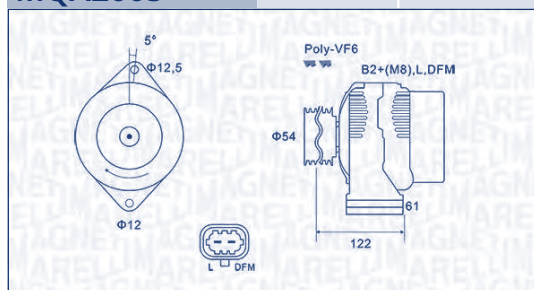

kW

MQA2005

14 V

100 A

OPEL

ASTRA J (P10)	2.0 BiTurbo CDTI (68)	A 20 DTR	143	09/12 → 10/15	OE: 13229990
	2.0 CDTI (68)	A 20 DTH	121	06/11 → 10/15	OE: 13229990
ASTRA J GTC	2.0 BiTurbo CDTI (08)	A 20 DTR	143	10/13 → 06/15	OE: 13229990
	2.0 CDTI (08)	A 20 DTH	121	01/12 → 06/15	OE: 13229990
ASTRA J Sports Tourer (P10)	2.0 BiTurbo CDTI (35)	A 20 DTR	143	09/12 → 10/15	OE: 13229990
	2.0 CDTI (35)	A 20 DTH	118	10/10 → 10/15	
		A 20 DTH	121	08/11 → 10/15	OE: 13229990
INSIGNIA A (G09)	2.0 Biturbo CDTI (68)	A 20 DTR	143	01/12 → 03/17	OE: 13229990
		A 20 DTR	140	07/08 → 12/11	OE: 13229990
	2.0 Biturbo CDTI 4x4 (68)	A 20 DTR	143	01/12 → 03/17	OE: 13229990
		A 20 DTR	140	05/09 → 12/11	OE: 13229990
	2.0 CDTI (68)	A 20 DTC, A 20 DTL	81	07/08 → 03/17	OE: 13229990
INSIGNIA A Sports Tourer (G09)	2.0 Biturbo CDTI (35)	A 20 DTR	140	07/08 → 03/17	OE: 13229990
		A 20 DTR	143	01/12 → 06/15	OE: 13229990
	2.0 Biturbo CDTI 4x4 (35)	A 20 DTR	140	07/08 → 03/17	OE: 13229990
		A 20 DTR	143	01/12 → 06/15	OE: 13229990
	2.0 CDTI (35)	A 20 DTC, A 20 DTL	81	07/08 → 06/13	OE: 13229990
		A 20 DTJ, A 20 DT	96	07/08 → 06/15	OE: 13229990
	2.0 CDTI 4x4 (35)	A 20 DTH	118	06/10 → 06/15	OE: 13229990
INSIGNIA A Tre volumi (G09)	2.0 Biturbo CDTI (69)	A 20 DTR	143	01/12 → 03/17	OE: 13229990
		A 20 DTR	140	07/08 → 12/11	OE: 13229990
	2.0 Biturbo CDTI 4x4 (69)	A 20 DTR	143	01/12 → 03/17	OE: 13229990
		A 20 DTR	140	07/08 → 12/11	OE: 13229990
	2.0 CDTI (69)	A 20 DTC, A 20 DTL	81	07/08 → 03/17	OE: 13229990
A 20 DTJ, A 20 DT		96	07/08 → 03/17	OE: 13229990	
ZAFIRA TOURER C (P12)	2.0 CDTi (75)	A 20 DTH	121	10/11 →	OE: 13229990
		A 20 DT, Z 20 DTJ, Y 20 DTJ, B 20 DTJ, D 20 DTJ	96	10/11 →	OE: 13229990
		A 20 DTL	81	10/11 →	OE: 13229990
	2.0 BiTurbo CDTI (75)	A 20 DTR	143	01/13 →	OE: 13229990
SAAB					
9-5 (YS3G)	2.0 TTiD XWD	A 20 DTR	140	05/10 → 01/12