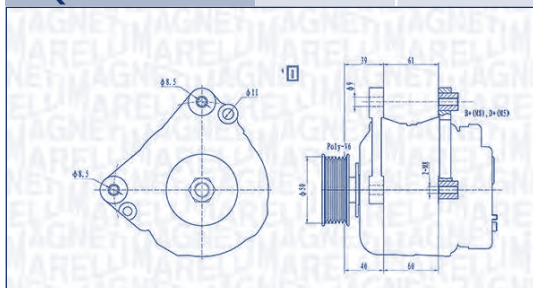

kW

MQA829

12 V

90 A

AUDI

CABRIOLET B3 (8G7)	1.9 TDI	1Z, AHU	66	06/95 → 08/00	07/96 →

SKODA

FELICIA I (6U1)	1.9 D	AEF	47	10/95 → 03/98	
FELICIA I Familiare (6U5)	1.9 D	AEF	47	10/95 → 03/98	
FELICIA I Pick-up (6UF, 6U7)	1.9 D	AEF	47	06/97 → 04/02	
FELICIA II (6U1)	1.9 D	AEF	47	01/98 → 06/01