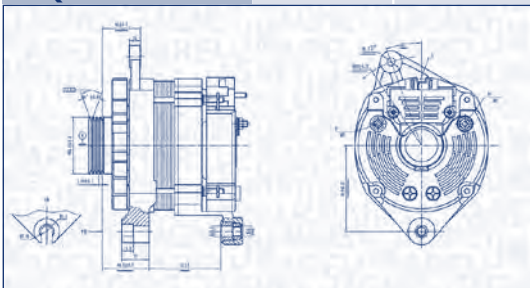

kW

MQA36851

14 V

70 A

CITROËN

C15 Box Body/MPV (VD)	1.8 D	XUD7	44	07/86 → 12/00	
C15 Estate	1.8 D	XUD7	44	04/87 → 08/00	

PEUGEOT

205	1.7 Diesel	XUD7	44	03/94 → 05/97	→ 10/96		
205 I	1.6	XU51C, XU5CP	53	03/87 → 10/87	→ 07/87		
		XU51C	55	08/86 → 10/87	→ 07/87		
	1.6 GTI	E6J.7.12, E6J.7.13	85	02/83 → 07/87	06/90 → 02/96		
		XU5J	76	12/84 → 10/87	→ 07/87		
	1.7 Diesel	XUD7	44	08/83 → 10/87	→ 07/87		
1.9 GTI	XU9JA	94	10/86 → 10/87	→ 07/87			
205 I Convertible	1.6	XU5JA	85	08/87 → 07/92			
	1.6 CJ	XU5M	65	08/92 → 12/94			
	1.6 CTI	XU5J	76	03/86 → 10/90	→ 07/87		
		XU9J1	75	10/87 → 12/94	→ 06/90		
	1.9 CTI	XU9JA, XU9JAZ	92	08/90 → 07/92			
205 II	1.6	XU51C	53	10/87 → 09/98	→ 06/93		
		XU51C	55	10/87 → 09/98	→ 06/93		
		XU52C	66	08/90 → 07/92			
	1.6 Aut.	XU5M	65	05/90 → 09/98	06/90 →		
	1.6 GTI	XU5J1	76	10/87 → 12/89	07/89 →		
		XU5JA	85	10/87 → 12/89			
	1.7 Diesel	XUD7	44	07/87 → 09/98	07/89 →		
	1.8 TD	XUD7T	57	01/90 → 09/98	07/93 →		
	1.8 XDT	XUD7T	58	08/90 → 05/97	10/90 →		
	1.9 Diesel	XUD9	47	10/87 → 09/98	06/90 →		
1.9 GTI	XU9JA, XU9JA/1	94	10/87 → 09/98	→ 09/93			
	XU9JAZ	88	10/87 → 10/94	→ 01/94			
1.9 GTI Cat	XU9J1A	75	10/87 → 07/94	06/90 →			
309 I	1.6	XU51C	53	08/87 → 07/89			
		XU51C	55	10/85 → 07/89	08/86 →		
		XU5J1	76	11/85 → 09/88			
		XU51C	59	10/85 → 07/89			
	XU5JA	83	07/86 → 06/89				
1.6 Cat	XU5CP	55	09/86 → 12/89	→ 07/88