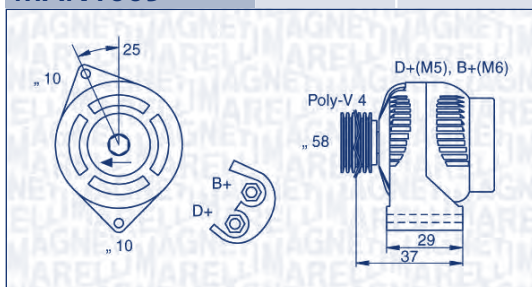

kW

MAN1009

12 V

75 A

SMART

CABRIO (450)	0.6 (S10LA1, 450.441, 450.442, 450.443)	M 160.910	40	03/00 → 01/04		
	0.6 (S10LD2, 450.452)	M 160.910	45	01/01 → 01/04		
	0.7 (450.433)	M 160.920, M 160.910	55	01/03 → 01/04		
	0.7 (450.452, 450.432)	M 160.920	45	01/03 → 01/04		
CITY-COUPÉ (450)	0.6 (450.330, 450.332)	M 160.910	52	06/02 → 01/04		
	0.6 (450.352, 450.353)	M 160.920	45	01/01 → 01/04		
	0.6 (S1CLA1, 450.341)	M 160 E6AL B03	40	07/98 → 01/04		
	0.6 (S1CLB1, 450.331, 450.336)	M 160 E6AL B04, M 160.920, M 160.910	33	07/98 → 01/04		
	0.7 (450.330)	M 160.920	37	01/03 → 01/04		
FORTWO Cabrio (450)	0.7 (450.433)	M 160.920, M 160.910	55	01/04 → 01/07		
	0.7 (450.452)	M 160.920	45	01/04 → 01/07		
FORTWO Coupé (450)	0.7 (450.330)	M 160.920	37	01/04 → 01/07		
	0.7 (450.333)	M 160.920	55	01/04 → 01/07		
ROADSTER (452)	0.7 (452.432)	M 160.921	45	04/03 → 11/05		
	0.7 (452.434)	M 160.922	60	04/03 → 11/05		
	0.7 Brabus (452.437)	M 160.923	74	12/03 → 11/05		
ROADSTER Coupé (452)	0.7 (452.334)	M 160.921	60	04/03 → 11/05		
	0.7 Brabus (452.337)	M 160.923	74	12/03 → 11/05