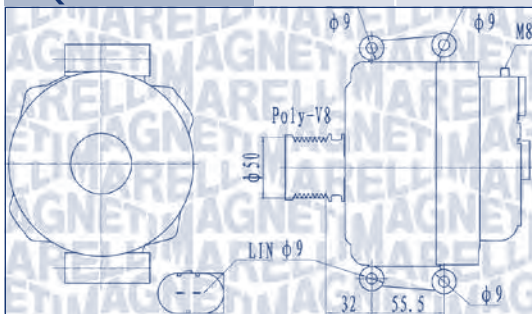

MQA2055

14 V

180 A

MERCEDES-BENZ

GL CLASS (X164)	GL 320 CDI 4-matic (164.822)	OM 642.940	165	09/06 → 05/09	CHASSIS: A247240 →
	R 280 CDI 4-matic (251.020)	OM 642.950	140	05/06 → 12/12	CHASSIS: A033123 →
R CLASS (W251, V251)	R 320 CDI 4-matic (251.022, 251.122)	OM 642.950	165	01/06 → 07/10	CHASSIS: A033123 →