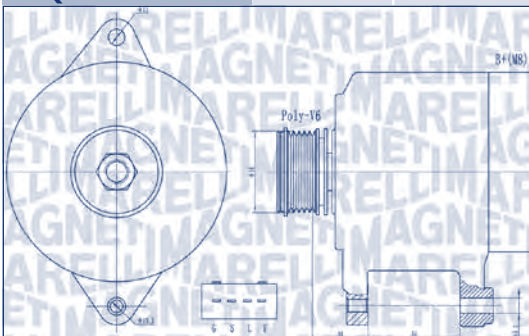

kW

MQA2011

14 V

140 A

VOLKSWAGEN

SHARAN (7N1, 7N2)	2.0 TDI	CFFA	100	05/10 → 11/15	OE: 03L903023; → 11/15 6M
		CFGC, DLUB	130	01/13 → 06/22	OE: 03L903023; → 11/15 6M
	2.0 TDI 4motion	CFFB	103	05/11 → 11/15	OE: 03L903023 6M M
TIGUAN (5N)	2.0 TDI	CBAB, CFFB	103	03/08 → 07/18	OE: 03L903023; → 09/15 6M
		CFFD, CUVE	81	05/10 → 07/18	OE: 03L903023; → 09/15 6M
	2.0 TDI 4motion	CBAB, CFFB, CLJA	103	09/07 → 07/18	OE: 03L903023; 05/10 → 09/15 6M
		CFGC	130	11/12 → 07/18	OE: 03L903023; → 09/15 6M
TOURAN (1T3)	1.6 TDI	CAYB	66	05/10 → 05/15	OE: 03L903023 6M
		CAYC	77	05/10 → 05/15	OE: 03L903023 6M
	2.0 TDI	CLCA, CFHF	81	11/10 → 05/15	OE: 03L903023 6M
		CFJB	130	01/13 → 05/15	OE: 03L903023 DCT
		CFJA	125	05/10 → 01/13	OE: 03L903023 DCT
		CFHC	103	05/10 → 05/15	OE: 03L903023 6M

MQA2013

14 V

120 A

CITROËN

C-CROSSER (VU, VV)	2.4 16V	SFZ (4B12-MMC)	125	08/08 → 12/12	
C-CROSSER ENTERPRISE (VU, VV)	2.4 16V	4B12	125	01/09 →	

MITSUBISHI

ASX	1.8 (GA3W)	4B10	102	02/10 →	
	2.0 MIVEC (GA2W)	4B11, 4J11	110	06/10 →	
	2.0 MIVEC 4WD	4B11, 4J11	110	06/10 →	
LANCER VIII	1.8 (CY3A, CY6A)	4B10	103	05/10 →	
	1.8 Bifuel (CY3A, CY6A)	4B10	105	01/10 →	
	1.8 Flexfuel (CY3A, CY6A)	4B10	103	03/09 →	
	2.0 i Ralliart 4WD (CY4A)	4B11 T/C	177	10/08 →	
	EVO X (CZ4A)	4B11 T/C	217	06/08 → 12/15	
LANCER VIII Sportback	1.8 (CX3A)	4B10	105	06/08 →	
	1.8 Bifuel (CX3A, CX6A)	4B10	105	02/10 →	
	2.0 Ralliart 4WD (CX4A)	4B11 T/C	177	10/08 →