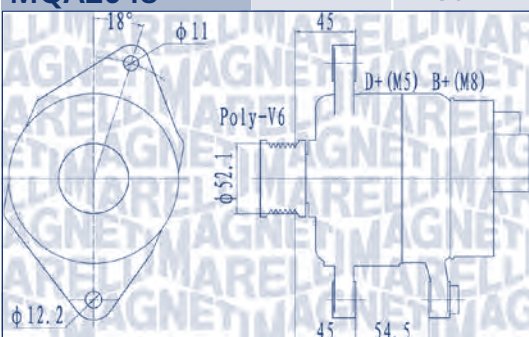

kW

MQA2046

12 V

70 A

VAUXHALL

CORSA Mk III (D) (S07)	1.2 LPG (L08)	A12XER	55	07/06 → 08/14	M ❄️
	1.4 LPG (L08)	Z14XEP	141	11/06 → 08/14	
CORSAVAN Mk III (D) Hatchback Van (S07)	1.2	Z12XEP	110	05/07 → 08/14	M ❄️
TIGRA TwinTop (X04)	1.4	Z14XEP	51	04/05 → 05/10	M ❄️

MQA2048

14 V

90 A

FIAT

BRAVO II (198)	1.9 D Multijet (198AXB1A)	192 A8.000	88	04/07 → 12/14	OE: 51727338
	1.9 D Multijet (198AXD1A)	192 A1.000, 192 B4.000	85	11/06 → 12/09	OE: 51727338
	1.9 D Multijet (198AXE1A)	192 B5.000	66	04/07 → 12/08	OE: 51727338
IDEA (350)	1.9 JTD	188 B2.000	74	01/04 →	OE: 51727338
STILO (192)	1.9 D Multijet	192 A8.000	88	09/05 → 11/06	OE: 51727338
	1.9 JTD (192_XF1A)	192 A3.000	59	02/02 → 11/06	OE: 51727338
	1.9 JTD (192AXS1B, 192BXS1B)	192 B5.000	66	09/04 → 11/06	OE: 51727338
STILO Multi Wagon (192)	1.9 D	192 B5.000	66	09/04 → 08/08	OE: 51727338
	1.9 JTD	192 A3.000	59	01/03 → 08/08	OE: 51727338

LANCIA

MUSA (350)	1.9 D Multijet (350.AXC1A)	188 B2.000	74	10/04 → 09/12	OE: 51727338