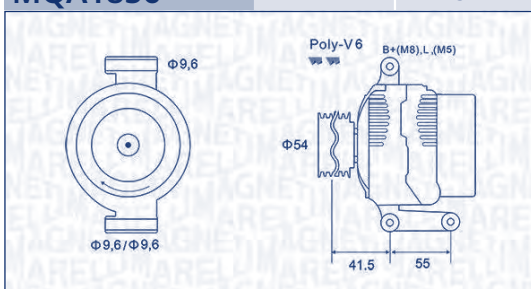

MQA1856

12 V

75 A

FIAT

500 C (312)	1.3 D Multijet (312CXB1A)	169A1.000	55	09/09 →	CHASSIS: 12219 → 12219
DOBLÒ Cassone/ Limousine spaziosa (223)	1.3 JTD 16V	188A9.000	51	05/04 → 12/06	→ 12/05
DOBLÒ MPV / Space wagon (119, 223)	1.3 JTD 16V	188A9.000	51	12/04 → 05/05	
FIORINO Cassone/ Limousine spaziosa (225)	1.3 D Multijet (225BXD1A, 225BXB1A, 225BXB11)	199A9.000	55	11/07 →	12/07 →
GRANDE PUNTO (199)	1.3 D Multijet	199A9.000	55	10/05 → 06/13	→ 01/08
IDEA (350)	1.3 D Multijet	199A3.000	66	10/05 →	→ 01/12
LINEA (323, 110)	1.3 D Multijet (323AXB11, 323AXB1A)	199A3.000	66	06/07 →	07/07 →
PUNTO EVO (199)	1.3 D Multijet (199AXC1A, 199BXC1A, 199AXT1A, 199BXT1A)	199A2.000	55	10/09 → 02/12	→ 12/11
PUNTO EVO (199)	1.3 D Multijet (199AXD1B, 199AXD1A, 199BXD1B, 199BXD1A, ...)	199A3.000	66	10/09 → 02/12	→ 12/11
STRADA Pick-up (178, 278)	1.3 D Multijet	223A9.000	62	05/06 →	06/06 → 06/11