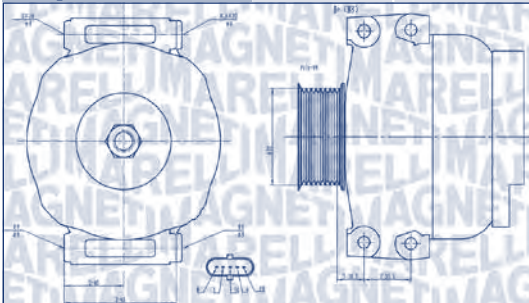

MQA1880

28 V

100 A

SCANIA

4 - series 94 C/310

n/a

n/a

n/a

01/96 →

NCB1