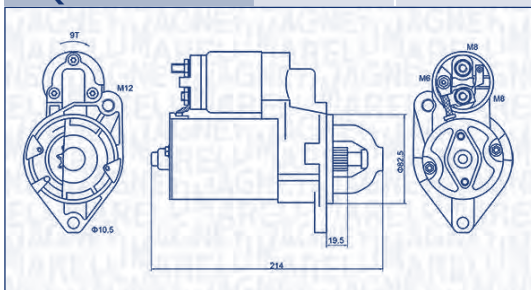

**MAGNETI
MARELLI**

PARTS & SERVICES

kW

MQS801

2 kW

12 V

VOLKSWAGEN

TRANSPORTER T4 Furgonato (70A, 70H, 7DA, 7DH)	2.5 TDI	AJT, AYY	65	12/98 → 04/03	OE: 02B911023D/J/L/N
		AHY, AXG	111	09/00 → 04/03	OE: 02B911023D/J/L/N
	2.8 VR6	AMV, AXK	150	06/00 → 04/03	OE: 02B911023D/J/L/N; CHASSIS: 70..2..060 001 →
		AES	103	05/96 → 05/00	OE: 02B911023D/J/L/N
TRANSPORTER T4 Pianale piatto/Telaio (70E, 70L, 70M, 7DE, 7D)	2.4 D	AJA	55	08/97 → 04/03	OE: 02B911023D/J/L/N
	2.5	AET, APL, AVT	85	08/96 → 04/03	OE: 02B911023D/J/L/N
	2.5 Syncro	AET, APL, AVT	85	08/96 → 04/03	OE: 02B911023D/J/L/N
	2.5 TDI	AJT, AYY	65	05/98 → 04/03	OE: 02B911023D/J/L/N
	2.5 TDI Syncro	ACV, AXL	75	05/98 → 04/03	OE: 02B911023D/J/L/N
	2.8	AES, AES	103	05/96 → 05/00	OE: 02B911023D/J/L/N
	2.8 VR6	AMV, AMV	150	06/00 → 04/03	OE: 02B911023D/J/L/N; CHASSIS: 70..2..060 001 →

MQS879

1,1 kW

12 V

CHEVROLET

NUBIRA	1.8	H18D	90	03/05 → 12/09	
NUBIRA Station wagon	1.8	H18D	90	03/05 → 12/09	

DAEWOO

EVANDA (KLAL)	2.0	C20SED, C20SED-GPL	96	08/02 →	
LACETTI (KLAN)	1.8	H18D, H18D-GPL	90	02/04 →	
NUBIRA (J100)	1.8	H18D, H18D-GPL	90	07/03 →	CHASSIS: → 730872
NUBIRA Wagon (J200)	1.8	H18D, H18D-GPL	90	07/03 →	
TACUMA (U100)	2.0	X20SED, X20SED-GPL	89	09/01 → 12/04	
		X20SED	94	09/00 →	

OPEL

ANTARA A	2.4	Z24XE	103	09/08 → 12/11	
	2.4 4x4	Z24XE	103	08/06 → 12/11	
ASTRA G 2 volumi / Coda spiovente (T98)	2.0 16V (F08, F48)	X20XEV	100	02/98 → 01/05	
	2.0 OPC (F08, F48)	Z20LET	141	09/02 → 01/05	
ASTRA G Cabriolet (T98)	2.0 OPC (F67)	Z20LET	141	03/02 → 10/05	
	2.0 16V Turbo (F67)	Z20LET	147	11/02 → 10/05	
ASTRA G Coupé (T98)	2.0 16V Turbo (F07)	Z20LET	141	08/01 → 05/05	
	2.0 16V Turbo (F07)	Z20LET	147	11/02 → 05/05	
ASTRA G Station wagon (T98)	2.0 16V (F35)	X20XEV	100	02/98 → 07/04	
	2.0 OPC (F35)	Z20LET	141	09/02 → 07/04	
ASTRA G (T98)	2.0 16V (F69)	X20XEV	100	09/98 → 01/05