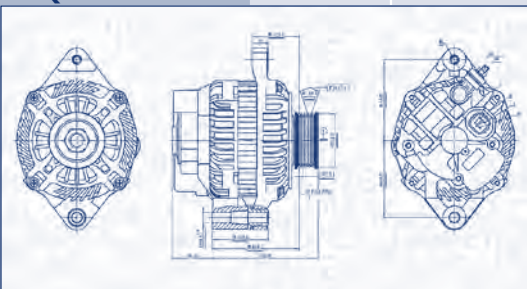

**MAGNETI
MARELLI**

PARTS & SERVICES

kW

MQA6403

14 V

120 A

HYUNDAI

i30 Familiare (GD)	1.6	G4FD, G4FG	95	06/12 → 12/15
		G4FC, G4FG, G4FG	88	06/12 →
	1.6 GDI	G4FD	99	06/12 →
i30 Hatchback Van (GDE)	1.6 GDI	G4FD	99	05/15 →
i30 Kombi Van (GDE, GD)	1.6 GDI	G4FD	99	05/15 →
TUCSON (TL, TLE)	1.6 GDi	G4FD, G4FD	96	06/15 → 09/20
		G4FD	97	06/15 → 09/20
VELOSTER (JS, JSN)	1.6 T-GDi	G4FJ	150	01/18 →

KIA

CEE'D (CD)	1.6 T-GDI GT	G4FJ	150	10/18 →
CEE'D (JD)	1.6 GDI	G4FD	99	05/12 → 07/18
CEE'D Combi Van (JD)	1.6 GDi	G4FD	99	04/15 → 07/18
CEE'D Hatchback Van (CD)	T-GDI GT	G4FJ	150	10/18 →
CEE'D Sportswagon (JD)	1.6 GDI	G4FD	99	09/12 → 07/18
PRO CEE'D (JD)	1.6 GDI	G4FD	99	03/13 → 07/18
PRO CEE'D Hatchback Van (JD)	1.6 GDI	G4FD	99	04/15 → 07/18
PROCEED (CD)	1.6 T-GDI	G4FJ	147	10/18 →
	1.6 T-GDI GT	G4FJ	150	10/18 →
PROCEED Combi Van (CD)	1.6 T-GDI GT	G4FJ	150	10/18 →
SPORTAGE IV (QL, QLE)	1.6 GDI	G4FD, G4FD	103	09/15 → 09/22
		G4FD	97	09/15 → 09/22
	1.6 T-GDI	G4FJ	130	09/15 → 09/22
XCEED (CD)	1.6 T-GDI	G4FJ	147	06/19 →
		G4FJ	150	06/19 →
XCEED Van (CD)	1.6 T-GDI	G4FJ	150	06/19 →

MQA6439

12 V

80 A

SUZUKI

SWIFT IV (FZ, NZ)	1.2 (AZG 412, ZC72S)	K12B	66	10/10 →
		K12B	69	10/10 →
	1.2 4x4 (AZG 412, ZD72S)	OM 926.913, OM 926.945	66	10/10 →
		K12B	69	10/10 →