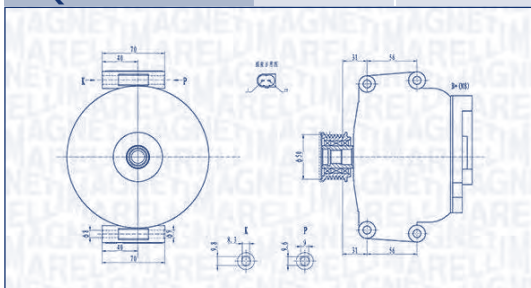

**MAGNETI
MARELLI**

PARTS & SERVICES

kW

MQA1846

12 V

200 A

MERCEDES-BENZ

SPRINTER 3,5-t Autobus (B906)	311 CDI (906.731, 906.733, 906.735)	646.985	80	06/06 → 12/09	OE: A0131541002
	313 CDI (906.731, 906.733, 906.735)	651.956	95	08/11 → 12/16	OE: A0131541002; 08/13 →
	315 CDI (906.731, 906.733, 906.735)	646.990	110	06/06 → 12/09	OE: A0131541002
	315 CDI 4x4 (906.731, 906.733, 906.735)	646.990	110	02/08 → 12/09	OE: A0131541002
SPRINTER 3,5-t Furgone (B906)	311 CDI (906.631, 906.633, 906.635, 906.637)	646.985	80	06/06 → 12/09	OE: A0131541002
	313 CDI (906.631, 906.633, 906.635, 906.637)	651.956	95	05/09 → 12/16	OE: A0131541002; 08/13 → 03/18
		646.986	95	06/06 → 12/16	OE: A0131541002; → 12/10
	315 CDI (906.631, 906.633, 906.635, 906.637)	646.990	110	06/06 → 12/09	OE: A0131541002; 02/08 →
SPRINTER 3,5-t Pianale piatto/Telaio (B906)	311 CDI (906.131, 906.133, 906.135, 906.231, 906.233, ...)	646.985	80	06/06 → 12/09	OE: A0131541002
	313 CDI (906.131, 906.133, 906.135, 906.231, 906.233, ...)	646.989, 646.990	110	06/06 → 12/09	OE: A0131541002
		651.956	95	06/06 → 12/16	OE: A0131541002; 05/09 →
	315 CDI 4x4 (906.131, 906.133, 906.135, 906.231, 906.233, ...)	646.990	110	02/08 → 12/09	OE: A0131541002
SPRINTER 5-t Furgone (B906)	515 CDI (906.653, 906.655, 906.657)	646.990	110	06/06 → 12/09	OE: A0131541002; 02/08 →
	515 CDI 4x4 (906.653, 906.655, 906.657)	646.990	110	06/06 → 12/09	OE: A0131541002; 02/08 →
SPRINTER 5-t Pianale piatto/Telaio (B906)	515 CDI (906.153, 906.155, 906.253, 906.255)	646.990	110	06/06 → 12/09	OE: A0131541002; 02/08 →
	515 CDI 4x4 (906.153, 906.155, 906.253, 906.255)	646.990	110	06/06 → 12/09	OE: A0131541002; 02/08 →
VIANO (W639)	CDI 2.2 (639.711, 639.713, 639.811, 639.813, 639.815)	646.982	110	09/03 →	OE: A0131541002; → 09/06