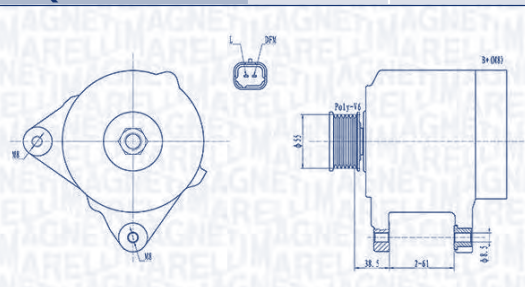

MQA2043

12 V

110 A

DACIA

DUSTER (HS)	1.6 16V	K4M.6.90, K4M.6.96	77	04/10 → 01/18	OE: 7711368385	5M