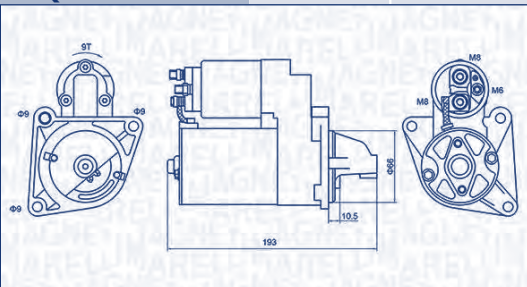

kW

MQS1050

1,1 kW

12 V

FORD

FOCUS III	1.6 LPG	MUDA, MUDD	88	02/12 → 02/20	5M	☼
		XTDA, XTDB	63	08/11 → 12/17	5M	☼
	1.6 Ti	MUDA, MUDD	88	02/12 → 12/17	5M	☼
		XTDA, XTDB	63	08/11 → 02/20	5M	☼
FOCUS III Turnier	1.6 LPG	MUDA, MUDD	88	02/12 → 02/20	5M	☼
	1.6 Ti	XTDA, XTDB	63	08/11 → 02/20	5M	☼
		MUDA, MUDD	88	02/12 → 02/20	5M	☼
FUSION	1.25	FUJA, FUJB	55	08/04 → 12/12	5M	
	1.4	FXJA, FXJB, FXJC	59	08/02 → 12/12	5M	
	1.6	FYJA, FYJB, FYJC	74	08/02 → 11/09	5M	
GRAND C-MAX	1.6 Ti	PNDA, PNDD	92	12/10 → 06/19	5M	☼
		IQDA, IQDB	77	12/10 → 06/19	5M	☼
MONDEO IV	1.6 Ti	KGBA	88	07/10 → 01/15	5M	
MONDEO IV Turnier	1.6 Ti	KGBA	88	07/10 → 01/15	5M	
PUMA	1.4 16V	FHF	66	11/97 → 10/00	5M	
	1.6 16V	L1W	76	08/00 → 06/02	5M	
	1.7 16V	MHA, MHB	92	03/97 → 06/02	5M	

MQS1053

1,1 kW

12 V

ALFA ROMEO

145 (930)	1.8 i.e. 16V (930.A1A)	AR 32201	106	03/98 → 01/01	
146 (930)	1.8 i.e. 16V T.S. (930.B1A)	AR 32201	106	03/98 → 01/01	OE: 46791692/60813461
147 (937)	1.6 16V T.SPARK (937.AXA1A, 937.AXB1A, 937.BXB1A)	AR 32104	88	01/01 → 03/10	
	2.0 16V T.SPARK (937.AXA1, 937.AXC1, 937.BXC1)	AR 32310	110	01/01 → 03/10	
156 (932)	1.6 16V T.SPARK (932.A4, 932.A4100)		88	09/97 → 09/05	
	1.8 16V T.SPARK (932.A3)	AR 32201	106	09/97 → 10/00	OE: 46791692/60813461
	1.8 16V T.SPARK (932.A3100)	AR 32205	103	09/97 → 09/05	OE: 46791692/60813461
	2.0 16V T.SPARK (932A21_)	AR 32310	110	10/00 → 03/02	OE: 46791692/60813461
	2.0 JTS (932AXA)	937 A1.000	122	03/02 → 09/05	OE: 46791692/60813461
156 (932)/ 156 Sportwagon (932)	1.6 16V T.SPARK (932A4)	AR 32102	82	09/97 → 09/05	
	2.0 16V T.SPARK (932A2)	AR 32301, AR 32310	114	09/97 → 06/02	OE: 46791692/60813461
156 Sportwagon (932)	1.6 16V T.SPARK. (932B4100)		88	05/00 → 05/06	
	1.8 16V T.SPARK (932A3)	AR 32201	106	05/00 → 10/00	OE: 46791692/60813461