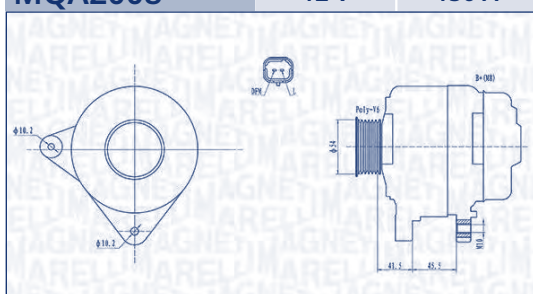

MQA2008

12 V

150 A

CITROËN

BERLINGO Cassone/ Limousine spaziosa (B9)	1.6 HDi / BlueHDi 75	9HN (DV6ETED), BHW (DV6FE)	55	07/10 →	OE: 5702G8
BERLINGO Cassone/ Limousine spaziosa (B9)	1.6 HDi 75	9HW (DV6ETED), 9HN (DV6ETED), 9HT (DV6BTED4), 9HT (DV6BUTED4)	55	04/08 →	OE: 5702G8
BERLINGO MULTISPACE (B9)	1.6 HDi 75 16V	9HW (DV6ETED), 9HN (DV6ETED), 9HT (DV6BTED4)	55	04/08 →	OE: 5702G8
C3 II (SC)	1.4 HDi 70 (SC8HZC, SC8HR0, SC8HP4)	8HR (DV4C), 8HZ (DV4TD) 8PH (DV4C)	50	11/09 →	OE: 5702G8