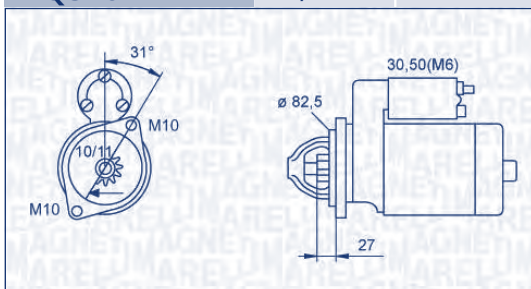

kW

MQS1042

1,1 kW

12 V

LANCIA

LYBRA SW (839)	2.0 20V (839BXC11, 839BXC1A)	182B7.000	113	07/99 → 09/00	5M
	2.0 20V (839BXH1A)	185A8.000	110	09/00 → 10/05	5M

MQS1044

2,2 kW

12 V

MERCEDES-BENZ

C CLASS (W202)	C 220 D (202.021)	OM 604.910	55	07/96 → 05/00	OE: A0051511301/A0051516601
	C 200 D (202.122)	OM 604.915	65	10/96 → 05/00	OE: A0051511301/A0051516601
	C 220 CDI (202.133)	OM 611.960	92	09/97 → 05/00	OE: A0051511301/A0051516601
	C 200 CDI (202.134)	OM 611.960	75	03/98 → 05/00	OE: A0051511301/A0051516601
C CLASS (W203)	C 30 CDI AMG (203.018)	OM 612.990	170	01/03 → 02/07	OE: A0051511301/A0051516601
	C 200 CDI (203.004)	OM 646.962, OM 611.962	75	02/01 → 06/03	OE: A0051511301/A0051516601
		OM 611.962	85	09/00 → 06/03	OE: A0051511301/A0051516601
	C 200 CDI (203.007)	OM 646.962, OM 646.963	90	04/03 → 02/07	OE: A0051511301/A0051516601
	C 220 CDI (203.006)	OM 646.963, OM 611.962	100	05/00 → 02/07	OE: A0051511301/A0051516601
	C 220 CDI (203.006, 203.008)	OM 646.963, OM 646.963, OM 611.962	105	05/00 → 02/07	OE: A0051511301/A0051516601
		OM 646.963	110	04/03 → 02/07	OE: A0051511301/A0051516601
C 270 CDI (203.016)	OM 612.962	120	12/00 → 02/07	OE: A0051511301/A0051516601	
	OM 612.962	125	12/00 → 02/07	OE: A0051511301/A0051516601	
C CLASS Sportcoupé (CL203)	C 200 CDI (203.707)	OM 646.962	90	03/03 → 05/08	OE: A0051511301/A0051516601
	C 220 CDI (203.706)	OM 611.962	105	03/01 → 01/04	OE: A0051511301/A0051516601
	C 220 CDI (203.708)	OM 646.963	110	02/04 → 05/08	OE: A0051511301/A0051516601
	C 30 CDI AMG (203.718)	OM 612.990	170	09/02 → 05/08	OE: A0051511301/A0051516601
C CLASS T-Model (S202)	C 200 T CDI (202.194)	OM 611.960	75	03/98 → 03/01	OE: A0051511301/A0051516601
	C 200 T D (202.180)	OM 604.915	65	10/96 → 03/01	OE: A0051511301/A0051516601
	C 220 T CDI (202.193)	OM 611.960	92	09/97 → 03/01	OE: A0051511301/A0051516601
		OM 604.910	70	06/96 → 09/98	OE: A0051511301/A0051516601
	C 220 T D (202.182)	OM 604.910	55	06/96 → 03/01	OE: A0051511301/A0051516601
		OM 604.910	55	06/96 → 03/01	OE: A0051511301/A0051516601
C 250 T Turbo-D (202.188)	OM 605.960	110	06/96 → 03/01	OE: A0051511301/A0051516601	
C CLASS T-Model (S203)	C 200 CDI (203.204)	OM 646.962, OM 611.962	75	03/01 → 08/07	OE: A0051511301/A0051516601
		OM 611.962	85	03/01 → 08/07	OE: A0051511301/A0051516601
	C 200 CDI (203.207)	OM 646.962, OM 646.963	90	04/03 → 08/07	OE: A0051511301/A0051516601
	C 220 CDI (203.206, 203.208)	OM 646.963, OM 611.962	105	03/01 → 08/07	OE: A0051511301/A0051516601
	C 220 CDI (203.208)	OM 646.963	110	02/04 → 08/07	OE: A0051511301/A0051516601