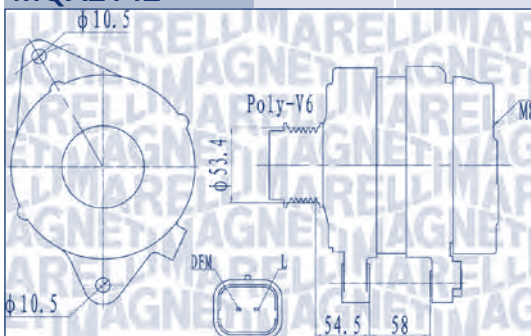

**MAGNETI
MARELLI**

PARTS & SERVICES

kW

MQA2140

12 V

130 A

HYUNDAI

i40 I CW (VF)	1.7 CRDi	D4FD	104	01/15 → 05/19	
		D4FD	85	07/11 → 05/19	
		D4FD	100	07/11 → 05/19	
ix20 (JC)	1.4 CRDi	D4FC, D4FC-M	57	06/11 → 07/19	
		D4FC	66	11/10 → 07/19	
	1.6 CRDi	D4FB	85	06/11 → 07/19	
ix35 (LM, EL, ELH)	1.7 CRDi	D4FD	85	11/10 → 12/15	

KIA

CARENS IV	1.7 CRDi	D4FD	85	03/13 → 08/16	
		D4FD	100	03/13 → 08/16	
CEE'D (JD)	1.4 CRDi 90	D4FC	66	05/12 → 07/18	
	1.6 CRDi 110	D4FB	81	05/12 → 07/18	
	1.6 CRDi 128	D4FB	94	05/12 → 07/18	
CEE'D Sportswagon (JD)	1.6 CRDi 110	D4FB	81	03/13 → 07/18	
	1.6 CRDi 128	D4FB	94	09/12 → 07/15	
OPTIMA (FSGDS6B)	1.7 CRDi	D4FD	100	03/12 → 12/15	
PRO CEE'D (JD)	1.6 CRDi 110	D4FB	81	03/13 → 07/18	
	1.6 CRDi 128	D4FB	94	03/13 → 07/15	
RIO III (UB)	1.1 CRDi	D3FA	55	09/11 → 12/17	
	1.4 CRDi	D4FC	66	09/11 → 12/17	OE: 37300-2A800
SOUL I (AM)	1.6 CRDi 115	D4FB	85	02/09 → 12/14	
	1.6 CRDi 128	D4FB	94	02/09 → 12/14	
SOUL II (PS)	1.6 CRDi 136	D4FB	100	04/15 → 12/18	OE: 37300-2A800
SPORTAGE III (SL)	1.7 CRDi	D4FD	85	12/10 → 12/15	
VENGA (YN)	1.6 CRDi 115	D4FB	85	02/10 → 03/19	OE: 37300-2A800
	1.6 CRDi 128	D4FB	94	02/10 → 03/19	OE: 37300-2A800

MQA2142

14 V

100 A

CHEVROLET

AVEO Hatchback (T300)	1.4	LDD, A 14 XER, A 14 XER	74	03/11 →	
AVEO Tre volumi (T300)	1.4	LDD, A 14 XER	74	07/11 →	

OPEL

ADAM	1.4 LPG	A 14 XEL, B 14 XEL, D 14 XEL	64	07/13 → 11/18	OE: 1202120
	1.4 S	B 14 NET, B 14 NEH, D 14 NEH	110	11/14 → 01/19	OE: 1202120