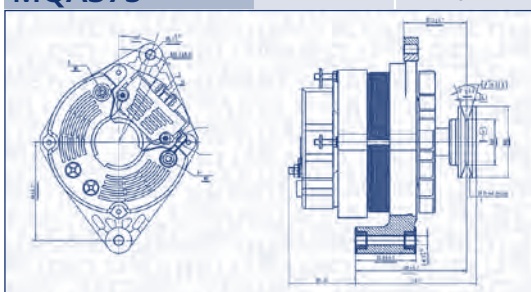

MQA375

14 V

70 A

RENAULT

9	1.1	C1E.7.15	35	09/81 → 05/87	
	1.2	C1G.7.00, C1G.7.10	40	09/85 → 12/88	
	1.4	C1J.7.15, C2J.7.30	44	12/81 → 12/88	
		C2J.7.17, C2J.7.20	49	09/85 → 12/88	
		C2J.7.17, C2J.7.56	53	09/81 → 12/85	
	1.4 Automatic	C2J.7.17, C2J.7.18	50	09/81 → 12/85	
	1.4 Turbo	C1J.7.70	85	12/86 → 12/89