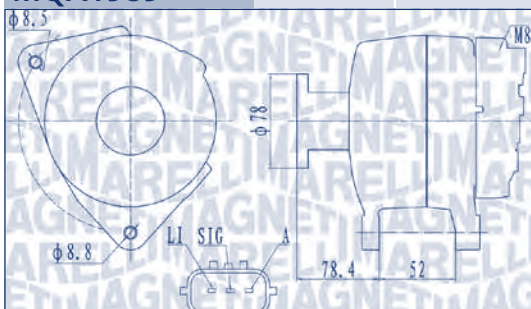

kw

MQA1989

14 V

105 A

FORD

FOCUS C-MAX	1.8 TDCi	KKDA	85	01/05 → 03/07	→ 02/07	5M	
FOCUS II	1.4	ASDA/ASDB	59	07/04 → 09/12	12/07 → 04/10	5M	M
	1.8 TDCi	KKDA	85	01/05 → 09/12	→ 04/10	5M	M
FOCUS II Saloon	1.8 TDCi	KKDA	85	04/05 → 09/12	→ 04/10	5M	M
FOCUS II Turnier	1.4	ASDA/ASDB	59	07/04 → 09/12		5M	M
	1.8 TDCi	KKDA	85	07/04 → 09/12	→ 04/10	5M	M