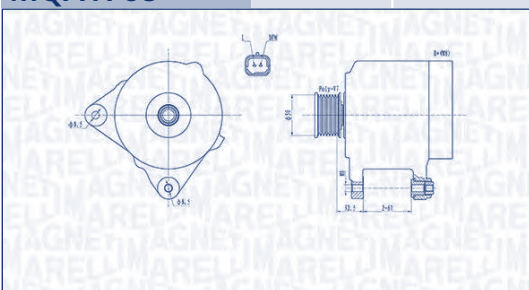

kW

MQA1766

14 V

75 A

FIAT

PUNTO (188)	1.2 16V 80 (188.233, .235, .253, .255, .333, .353, .639, ...)	188A5.000	59	09/99 → 04/06	CVT M
	1.2 Bifuel	188A4.000	44	08/07 → 03/12	01/08 →
	1.2 Natural Power	188A4.000	44	09/03 → 03/12	02/04 → 08/09
	1.4	843A1.000	70	09/03 → 03/12	
PUNTO (199)	1.4 (199AXH1A, 199BXH1A)	199A7.000	55	03/12 →	
LANCIA					
MUSA (350)	1.4 (350.AXF1A)	350A1.000	57	09/05 → 09/12	10/07 →
Y (840)	1.2 16V (840AG1A)	188A5.000	59	10/00 → 09/03	
YPSILON (312)	1.2 Bi-fuel (312.YXA1A)	169A4.000	51	05/11 →	

MQA1768

12 V

110 A

RENAULT

MEGANE II	1.9 dCi	F9Q 804, F9Q 818	81	05/05 → 02/08	OE: 7711135332
MEGANE II Coupé-Cabriolet	1.9 dCi	F9Q 800	88	09/03 → 03/09	OE: 7711135332
		F9Q 804, F9Q 816, F9Q 818	81	05/05 → 03/09	OE: 7711135332
		F9Q 800, F9Q 804, F9Q 816, F9Q 818, F9Q 803	85	09/03 → 03/09	OE: 7711135332
		F9Q 800	88	09/03 →	OE: 7711135332
MEGANE II Tre volumi	1.9 dCi (LM0G, LM1G, LM2C)	F9Q 800	88	09/03 →	OE: 7711135332
	1.9 dCi (LM14, LM1D)	F9Q 804, F9Q 816, F9Q 818, F9Q 803	81	05/05 →	OE: 7711135332
SCÉNIC I MPV / Space wagon	2.0 16V (JA1D, JA17)	F4R 746	103	09/99 → 08/03	OE: 7711135332
SCÉNIC II	2.0 (JM0S, JM2N)	F4R 770, F4R 771	101	02/08 → 04/09	OE: 7711135332