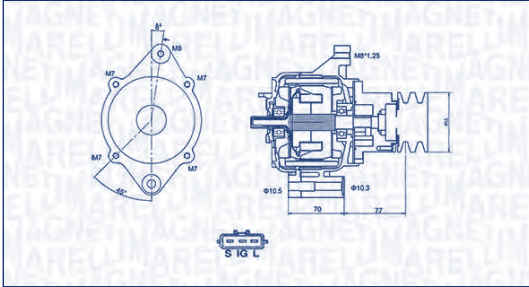

kw

MQA1367

12 V

70 A

TOYOTA

HIACE IV Furgone (H1, H2)	2.4 D (LXH12, LXH22)	2L	58	08/95 → 08/01	OE: 27060-54330/27060-54290/ 27060-54280
	2.4 TD (LXH12, LXH22)	2L-T	66	08/95 → 08/01	
		2L-T	66	08/95 → 08/01	
	2.4 TD 4WD (LXH18, LXH28)	2L-T	66	08/95 → 08/01	
HILUX VI Pick-up (N1)	2.4 TD 4WD (LN165_, LN170_, LN190_, LN165, LN165H, ...)	2L-T	66	08/98 → 01/02