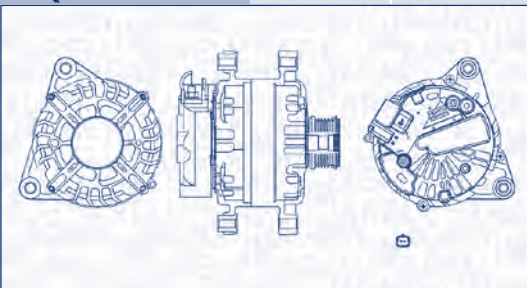

**MAGNETI
MARELLI**

PARTS & SERVICES

kW

**MQA846****14 V****120 A****CITROËN**

C3 AIRCROSS II (2R, 2C)	1.2 PureTech 110 (2RHNZB, 2RHNZW, 2RHNPX, 2RHNPJ)	EB2DT, EB2DTM	81	06/17 →	→ 06/21	5M
	1.2 PureTech 130 (2RHNYH)	EB2DTS	96	07/17 →	→ 06/21	6M
C3 III (SX)	1.2 THP 110	EB2DT, EB2ADT, EB2DTM	81	07/16 →		5M
	1.2 VTi 68	EB2FB	50	07/16 →	→ 09/20	5M
C4 CACTUS	1.2 THP 110	EB2DT, EB2DTM	81	09/14 →	→ 10/20	5M
C4 SPACETOURER (3D)	1.2 PureTech 130	EB2DTS	96	04/18 →	→ 08/20	6M
GRAND C4 SPACETOURER (3A, 3E)	1.2 PureTech 130	EB2DTS	96	04/18 →		6M