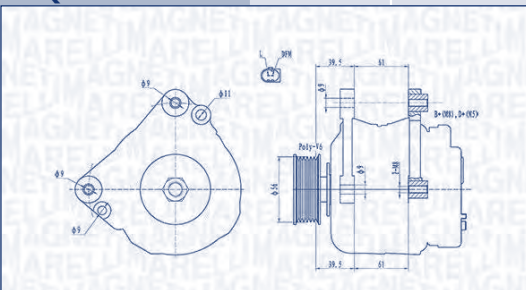

**MAGNETI
MARELLI**

PARTS & SERVICES

kw

MQA1817

14 V

110 A

VOLKSWAGEN

GOLF VI Variant (AJ5)	1.4 TSI	CAXA	90	07/09 → 07/13	OE: 03C903023; CHASSIS: → 1K9002000 6M M
		CAVD, CTHD	118	07/09 → 07/13	OE: 03C903023; CHASSIS: → 1K9002000 6M M
JETTA III (1K2)	1.4 TSI	CAXA	90	05/07 → 10/10	OE: 03C903023; 07/07 → 6M M
POLO (9N, 9A)	1.4 FSI	AXU	63	02/02 → 07/06	5M
	1.6 16V	BTS	77	05/06 → 11/09	5M
POLO V (6R1, 6C1)	1.6 BiFuel	CNKA	60	01/11 → 05/14	5M M
TOURAN (1T1, 1T2)	1.4 TSI	BLG, CAVB	125	11/06 → 05/10	→ 05/09 DCT 6M M

MQA1818

12 V

110 A

AUDI

A3 Sportback (8PA)	2.0 TDI quattro	BMN	125	03/06 → 03/13	→ 06/08 6M

SEAT

ALTEA (5P1)	1.6	BGU, BSE, BSF, CCSA	75	03/04 → 03/10	→ 05/13 5M M
ALTEA XL (5P5, 5P8)	1.6	BSE, BSF, CCSA	75	10/06 → 11/10	→ 11/10 5M M

SKODA

OCTAVIA II (1Z3)	1.6	BGU, BSE, BSF, CCSA	75	06/04 → 06/13	5M M
OCTAVIA II Combi (1Z5)	1.6	BGU, BSE, BSF, CCSA	75	09/04 → 06/13	5M M

VOLKSWAGEN

GOLF VI (5K1)	1.6	BSE, BSF	75	10/08 → 11/12	5M