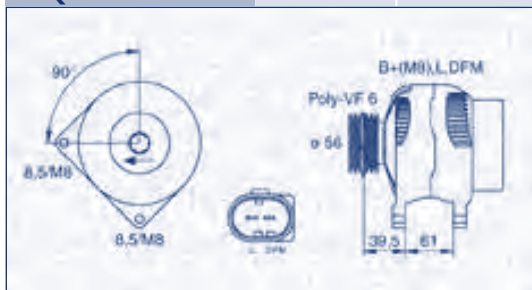

kW

MQA1402

12 V

90 A

VOLKSWAGEN

TRANSPORTER T4	2.5	AET, APL, AVT	85	08/96 → 04/03	5M
Autobus (70B, 70C, 7DB, 7DK, 7J, 70K, 7DC, 7)	2.5 Syncro	AET, APL, AVT	85	07/96 → 04/03	5M
	2.8 VR 6	AES	103	11/95 → 04/00	5M
TRANSPORTER T4 Furgone (70A, 70H, 7DA, 7DH)	2.5	AET, APL, AVT	85	08/96 → 04/03	5M
	2.5 Syncro	AET, APL, AVT	85	08/96 → 04/03	5M
TRANSPORTER T4 Pianale piatto/Telaio (70E, 70L, 70M, 7DE, 7D)	2.5	AET, APL, AVT	85	08/96 → 04/03	5M
	2.5 Syncro	AET, APL, AVT	85	08/96 → 04/03	5M