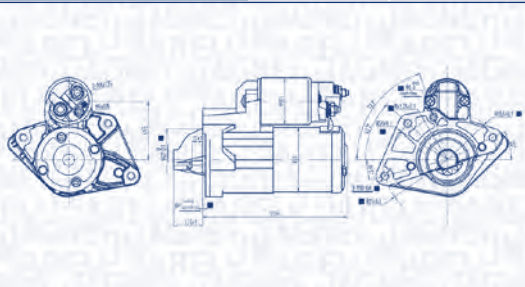

kW

MQS6262

0,8 kW

12 V

RENAULT

TWINGO III (BCM, BCA)	1.0 SCe 70		52	09/14 →	OE: 233000779R/233001071R/233007970R/233009161R
	1.0 SCe 70 (BCMB)		51	09/15 →	OE: 233000779R/233000779R/233001071R/233007970R/233009161R

SMART

FORFOUR (453)	0.9 (453.044, 453.053)	M 281.910, M 281.910, M 281.910, H4B 409	66	11/14 →	OE: 4539064200
	0.9 Brabus (453.062)	M 281.910	80	07/16 →	OE: 4539064200
	1.0 (453.041)	M 281.920	45	11/14 →	OE: 4539064200
	1.0 (453.042, 453.043)	M 281.920, M 281.920, M 281.920	52	07/14 →	OE: 4539064200
FORTWO Cabriolet (453)	0.9 (453.444, 453.453)	M 281.910	66	09/15 →	OE: 4539064200
	0.9 Brabus (453.462)	M 281.910	80	07/16 →	OE: 4539064200
	1.0 (453.442, 453.443)	M 281.920	52	09/15 →	OE: 4539064200
FORTWO Coupé (453)	0.9 (453.344, 453.353)	M 281.910	66	09/14 →	OE: 4539064200
	0.9 Brabus (453.362)	M 281.910	80	07/16 →	OE: 4539064200
	1.0 (453.341)	M 281.920	45	11/14 →	OE: 4539064200
	1.0 (453.342, 453.343)	M 281.920	52	07/14 →	OE: 4539064200

MQS6278

1,5 kW

12 V

FIAT

TALENTO Autobus (296) 1.6 D	R9M 413	89	05/18 →	OE: 23300088D5
	R9M 408, R9M 452	92	06/16 →	OE: 23300088D5
	R9M 408, R9M 452	107	06/16 →	OE: 23300088D5
	R9M 408, R9M 413	70	06/16 →	OE: 23300088D5
TALENTO Furgonato (296) 1.6 D	R9M 408, R9M 452	92	06/16 →	OE: 23300088D5
	R9M 408, R9M 452	107	06/16 →	OE: 23300088D5
	R9M 408, R9M 450, R9M 413	89	06/16 →	OE: 23300088D5
	R9M 408, R9M 413	70	06/16 →	OE: 23300088D5
TALENTO Pianale piatto/ Telaio (296) 1.6 D	R9M 408	85	06/16 →	OE: 23300088D5
	R9M 413	89	06/16 →	OE: 23300088D5
	R9M 408, R9M 452	92	06/16 →	OE: 23300088D5
	R9M 408, R9M 452	107	06/16 →	OE: 23300088D5