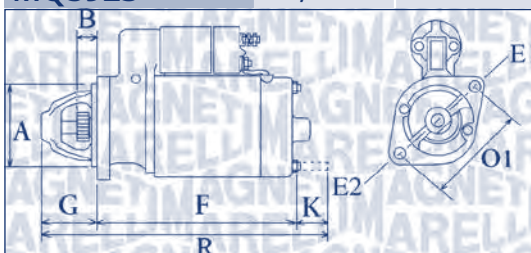

**MAGNETI
MARELLI**

PARTS & SERVICES

kw

MQS880

1,1 kW

12 V

SEAT

CORDOBA Vario (6K5)	1.4 16V	APE	55	06/99 → 12/02	5M
	1.4 i	AEX, AKK, AKV, ANW, ANX	44	09/96 → 12/02	5M
	1.6 i	AEE, ALM	55	09/96 → 12/02	5M
		1F	55	05/97 → 06/99	4A
IBIZA II (6K1)	1.0 i	AER, ALD, ANV, AUC	37	09/96 → 02/02	5M
	1.4 16V	APE, AUA	55	05/00 → 02/02	5M
	1.4 i 16V	AFH, AQQ, AUB	74	06/97 → 02/02	5M
INCA (6K9)	1.4 16V	AUA	55	04/00 → 06/03	5M

MQS923

1,2 kW

12 V

HYUNDAI

COUPÉ I	2.0 16V	G4GF, G4DF	102	08/96 → 04/02	
	1.6 16V	G4GR	85	03/98 → 04/02	
	1.6 i 16V	G4GR, G4ED	84	12/96 → 04/02	
COUPÉ II	2.0	G4GC-G	102	03/02 → 08/09	
	2.0 GLS	G4GC-G, G4GC	105	02/03 → 08/09	
ELANTRA III	1.8	G4BB, G4GB	97	06/00 → 07/06	
		G4GC	104	06/00 → 07/06	
	2.0	G4GC-G	102	06/00 → 07/06	
		G4GC	105	10/03 → 07/06	
LANTRA II	2.0 16V	G4GF	102	08/96 → 09/00	
LANTRA II Station wagon	1.6 16V	G4GR	84	02/96 → 10/00	
	1.8 16V	G4GM	94	02/96 → 10/00	
MATRIX	1.8	G4GB-G, G4GB	90	06/01 → 08/10	
TUCSON (JM)	2.0	G4GC	104	08/04 →	

KIA

CERATO I (LD)	2.0	G4GC	105	03/04 → 05/07	
		G4GC	105	04/04 → 01/07