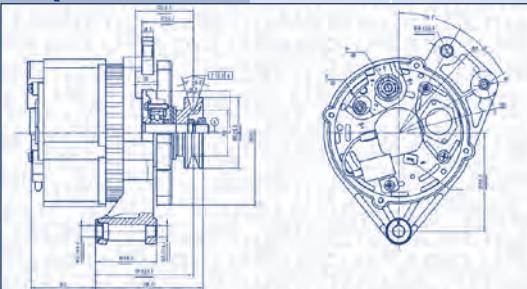

kW

MQA6467

14 V

150 A

MERCEDES-BENZ

GLA CLASS (X156)

GLA 45 AMG 4-matic
(156.952)

M 133.980

265

05/14 → 06/19

MQA9061

14 V

65 A

MERCEDES-BENZ

T2/LN1

609 D (668.001, 668.002,
668.003)

OM 354.902

77

06/94 → 12/94