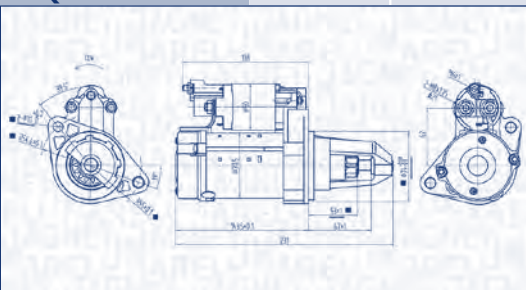

kW

MQS5561

1,5 kW

12 V

VOLKSWAGEN

TRANSPORTER T5 Pianale piatto/Telaio (7JD, 7JE, 7JL, 7JY, 7J)	2.0 TDI	CAAB	75	09/09 → 08/15	no StSp	5M
		CAAA	62	09/09 → 08/15	no StSp	5M
	2.0 TDI 4motion	CAAC, CAAE	103	09/09 → 08/15		6M
		CAAE	100	05/10 → 08/15		6M
TRANSPORTER T6 / CARAVELLE T6 Autobus (SGB, SGJ, SHB, SHJ)	2.0 TDI	CFCA	132	04/15 → 12/19		6M
		CAAC	103	04/15 → 12/19		6M
	2.0 TDI 4motion	CFCA	132	06/15 → 12/19		6M
		CAAC	103	06/15 → 12/19		6M
TRANSPORTER T6 Furgonato (SGA, SGH, SHA, SHH)	2.0 TDI	CFCA	132	04/15 → 12/19		6M
		CAAC	103	04/15 → 12/19		6M
	2.0 TDI 4motion	CFCA	132	06/15 → 12/19		6M
		CAAC	103	06/15 → 12/19		6M
TRANSPORTER T6 Pianale piatto/Telaio (SFD, SFE, SFL, SFZ, SJ)	2.0 TDI	CFCA	132	04/15 → 11/19		6M
		CAAC	103	04/15 → 11/19		6M
	2.0 TDI 4motion	CFCA	132	06/15 → 11/19		6M
		CAAC	103	06/15 → 11/19		6M

MQS5589

1,7 kW

12 V

MERCEDES-BENZ

A CLASS (W176)	A 160 CDI / d (176.011)	607.951	66	06/13 → 05/18		6M
	A 180 (176.042)	270.910	90	09/12 → 05/18		6M
	A 180 CDI (176.000)	651.901	80	06/12 → 10/14	DCT	7M
	A 180 CDI / d (176.012)	607.951	80	06/12 → 05/18		6M
	A 200 (176.043)	270.910	115	06/12 → 05/18		6M
	A 200 CDI (176.001)	651.901	100	06/12 → 10/14		6M
	A 200 CDI / d (176.008)	651.930	100	02/14 → 05/18		6M
	A 200 CDI / d 4-matic (176.002)	651.930	100	02/14 → 05/18		6M
	A 220 CDI (176.003)	651.930	125	09/12 → 05/18		6M
	A 220 CDI 4-matic (176.005)	651.930	125	02/14 → 05/18		6M
	A 250 (176.044)	270.920	155	06/12 → 05/18		6M
	A 250 4-matic (176.046)	270.920	155	06/13 → 05/18	DCT	7M
	A 45 AMG 4-matic (176.052)	133.980	265	06/13 → 05/18	DCT	7M