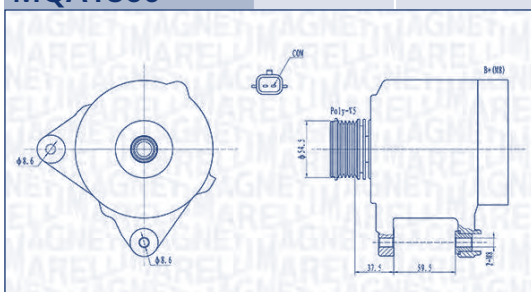

**MAGNETI
MARELLI**

PARTS & SERVICES

kw

MQA1859

12 V

200 A

MERCEDES-BENZ

C CLASS T-Model (S203)	C 200 CDI (203.204)	646.962	75	03/01 → 08/07	02/03 →	6M
	C 200 CDI (203.207)	646.962	90	04/03 → 08/07		SM
	C 220 CDI (203.208)	646.963	110	02/04 → 08/07		6M
CLC CLASS (CL203)	CLC 220 CDI (203.708)	646.963	110	05/08 → 06/11	→ 12/10	6M
CLK (C209)	CLK 220 CDI (209.308)	646.966	100	01/05 → 05/09	06/05 →	6M
		646.966	110	01/05 → 05/09	06/05 →	6M
E CLASS (W211)	E 220 CDI (211.006)	646.961	110	03/02 → 12/08	→ 03/06	6M
		646.961	100	03/02 → 12/08	→ 03/06	6M
	E 280 CDI (211.023)	648.961	130	05/04 → 12/08	→ 05/05	5A
	E 320 CDI (211.026)	648.961	150	11/02 → 12/08	→ 05/05	7A
E CLASS T-Model (S211)	E 220 CDI (211.206)	646.961	100	03/03 → 07/09	→ 06/03	6M

MQA1860

12 V

120 A

RENAULT

CLIO II	1.5 dCi (B/C2J)	K9K 714	50	08/04 → 12/12	OE: 7701475896
	1.5 dCi (B/CB3M)	K9K 740	47	06/05 → 12/10	OE: 7701475896
CLIO III	1.4 16V	K4J 780	72	06/05 → 12/12	OE: 7701475896
		K9K 752	47	06/05 → 12/12	OE: 7701475896
	1.5 dCi	K9K 752	48	05/05 → 07/10	OE: 7701475896
		K9K 770	55	08/10 → 12/14	OE: 7701475896
		K9K 766, K9K 770	65	08/10 → 12/14	OE: 7701475896
	1.5 dCi (BR0H, CR0H, CR1S, BR1S)	K9K 764, K9K 774	78	06/05 → 12/14	OE: 7701475896
	1.5 dCi (BR17, CR17)	K9K 766	63	06/05 → 12/12	OE: 7701475896
	1.5 dCi (BR1C, CR1C)	K9K 772	76	06/05 → 12/12	OE: 7701475896
	1.5 dCi (C/BR0G, C/BR1G)	K9K 768, K9K 714	50	06/05 → 12/12	OE: 7701475896
	1.6 16V (BR05, BR0B, BR0Y, BR15, BR1J, BR1M, BR1Y, CR0B, ...)	K4M 800, K4M 801	82	06/05 → 12/14	OE: 7701475896
1.6 16V (BR09, BR0T, CR09, CR0T)	K4M 804	65	06/05 → 10/07	OE: 7701475896	
CLIO III Sportour	1.4 16V	K4J 780	72	11/07 → 12/12	OE: 7701475896
		K9K 770	55	08/10 → 12/12	OE: 7701475896
	1.5 dCi	K9K 772, K9K 770	65	08/10 → 12/12	OE: 7701475896
		K9K 752	48	11/07 → 12/12	OE: 7701475896
	1.5 dCi (KR0F)	K9K 766	63	11/07 → 12/12	OE: 7701475896
1.5 dCi (KR0G)	K9K 768, K9K 714	50	11/07 → 12/12	OE: 7701475896