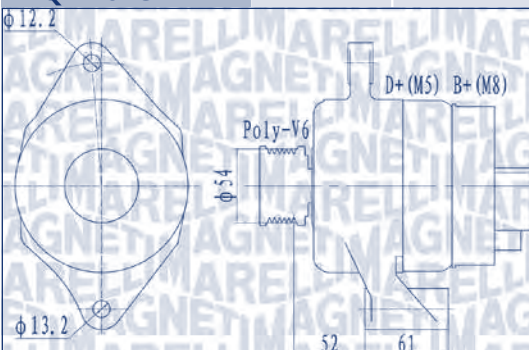

MQA2049

14 V

100 A

ALFA ROMEO

159 (939)	1.9 JTDM 8V (939AXE1B)	939 A1.000	88	09/05 → 11/11	OE: 51764265/51820623
	1.9 JTDM 16V (939AXC1B, 939AXC12)	939 A2.000	110	09/05 → 11/11	OE: 51764265/51820623
	2.0 JTDM (939AXP1B)	939 B3.000	125	05/09 → 11/11	OE: 51764265/51820623