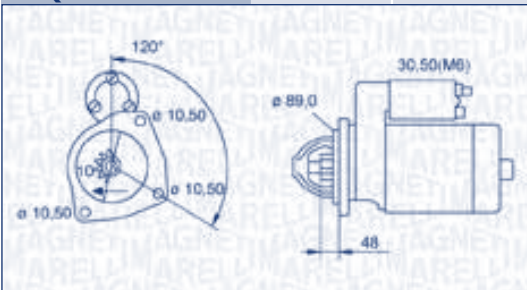

MQS1268

4,0 kW

24 V

IVECO

EUROCARGO I-III	65 E 13 K tector	F4AE0481D	95	09/00 → 09/15	→ 08/05
	65 E 13 tector	F4AE0481D	95	09/00 → 09/15	→ 08/03
	65 E 15 tector, 65 E 15 P tector	F4AE0481C	110	09/00 → 09/15	→ 08/03
	75 E 13 K tector	F4AE0481D	95	09/00 → 09/15	08/03 → 08/05
	75 E 13 tector, 75 E 13 P tector	F4AE0481D	95	09/00 → 09/15	→ 08/03
	75 E 15 K tector	F4AE0481C	110	09/00 → 09/15	→ 08/03
	75 E 15 tector, 75 E 15 P tector	F4AE0481C	110	09/00 → 09/15	→ 08/03
	75 E 17 K, 75 E 18 K tector	F4AE0481A, F4AE3481B	125 ÷ 130	09/00 → 09/15	→ 08/03