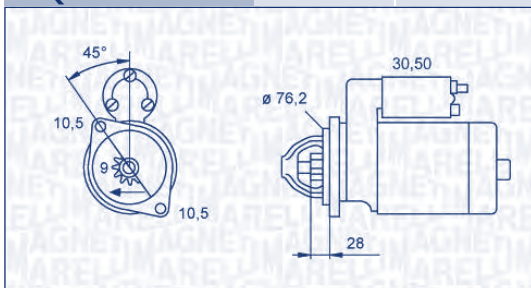

kW

MQS040

1,7 kW

12 V

PIAGGIO

PORTER

1.4 D

LDW1404

28

04/98 →