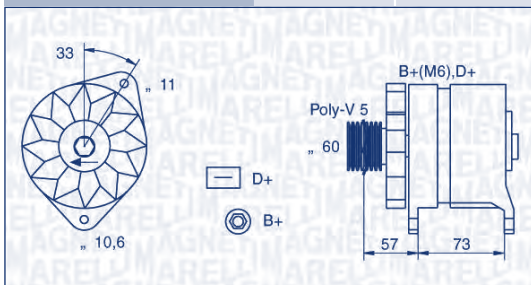

kw

MAN323   12 V   65 A

FIAT

TEMPRA (159)	1.6 i.e. (159.AJ)	159 B9.000	63	06/94 → 08/96	OE	
		159 B9.000	66	06/94 → 08/96	OE	
TEMPRA S.W. (159)	1.6 i.e. (159.AJ)	159 B9.000	66	06/94 → 08/96	ENGINE: → 9606886;	OE

LANCIA

DEDRA (835)	1.6 16V (835EI)	182 A4.000	76	01/96 → 07/99	OE
DEDRA SW (835)	1.6 (835EB)	159 B9.000	66	10/94 → 07/99	OE
	1.6 16V (835EI)	182 A4.000	76	01/96 → 07/99	OE
DELTA II (836)	1.4 i.e. (836AF, 836AH)	160 A1.046, 836 A4.000	51	10/94 → 08/99	OE
	1.6 i.e. (836AP)	182 A6.000	66	03/96 → 08/99	OE