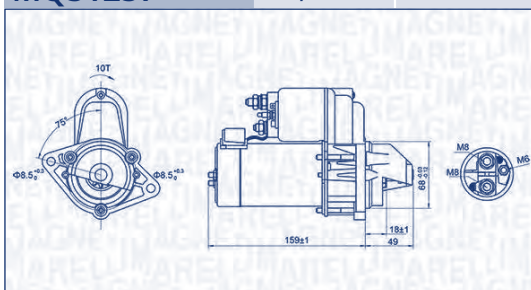

MQS1257

1,1 kW

12 V

OPEL

AGILA (A)	1.2 16V Twinport (F68)	Z12XEP	59	07/04 → 12/07	5M
ASTRA G 2 volumi /Coda spiovente (T98)	1.2 16V (F08, F48)	X12XE	48	02/98 → 09/00	5M
	1.6 16V (F08, F48)	Z16XE, C16SEL, X16XEL	74	02/98 → 01/05	5M
ASTRA G Cabriolet (T98)	1.6 (F67)	Z16XEP	76	01/03 → 10/05	5M
	1.6 16V (F67)	Z16XE	74	03/01 → 10/05	5M