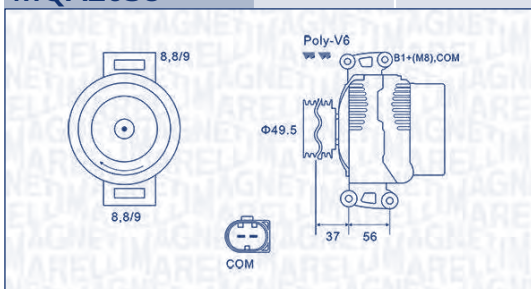

MQA2038

14 V

180 A

MERCEDES-BENZ

SPRINTER 3,5-t Autobus (B906)	311 CDI (906.731, 906.733, 906.735)	646.985	80	06/06 → 12/09	6M
	313 CDI (906.731, 906.733, 906.735)	651.956	95	08/11 → 12/16	08/13 → 7A
	315 CDI (906.731, 906.733, 906.735)	646.990	110	06/06 → 12/09	6M
	315 CDI 4x4 (906.731, 906.733, 906.735)	646.990	110	02/08 → 12/09	6M
SPRINTER 3,5-t Furgone (B906)	309 CDI (906.631, 906.633, 906.635, 906.637)	646.984	65	06/06 → 12/09	6M
	311 CDI (906.631, 906.633, 906.635, 906.637)	646.985	80	06/06 → 12/09	6M
	313 CDI (906.631, 906.633, 906.635, 906.637)	651.955, 651.956	95	05/09 → 12/16	→ 03/18 7A
	315 CDI (906.631, 906.633, 906.635, 906.637)	646.986	95	06/06 → 12/16	→ 12/10 6M
SPRINTER 3,5-t Pianale piatto/Telaio (B906)	315 CDI (906.631, 906.633, 906.635, 906.637)	646.990	110	06/06 → 12/09	02/08 → 6M
	315 CDI 4x4 (906.631, 906.633, 906.635, 906.637)	646.990	110	02/08 → 12/09	6M
	309 CDI (906.131, 906.133, 906.135, 906.231, 906.233, ...)	646.984	65	06/06 → 12/09	5A
	311 CDI (906.131, 906.133, 906.135, 906.231, 906.233, ...)	646.985	80	06/06 → 12/09	6M
	313 CDI (906.131, 906.133, 906.135, 906.231, 906.233, ...)	651.955, 651.956	95	06/06 → 12/16	05/09 → 7A
		646.986	95	06/06 → 05/16	→ 12/10 5A