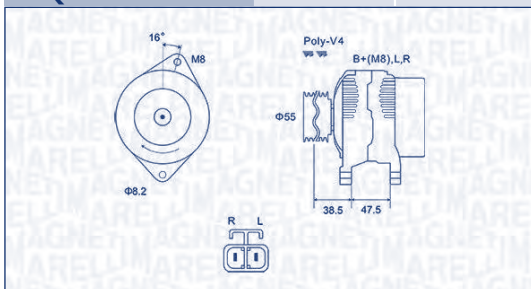

MQA1798   12 V   70 A

HYUNDAI

ATOS (MX)	1.0 i	G4HC	43	03/01 → 07/03	09/01 → 5M
GETZ (TB)	1.1	G4HD	46	09/02 → 09/05	5M
		G4HG	49	09/05 → 06/09	5M

KIA

PICANTO I (SA)	1.0	G4HE	45	04/04 → 04/11	09/06 → 10/07 5M
	1.1	G4HG	48	04/04 → 09/11	→ 10/10 5M