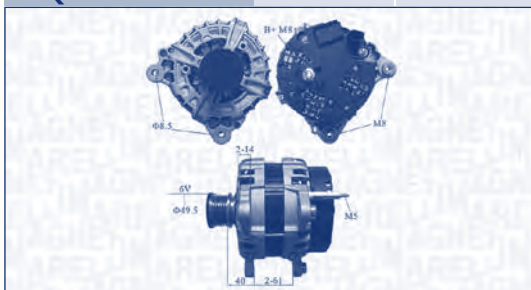

kW

MQA6195

12 V

180 A

VOLKSWAGEN

GOLF SPORTSVAN VII (AM1, AN1)	1.6 TDI	CRKB, CXXB, DBKA	81	02/14 → 11/16	
		CRKA, CXXA, DDYB	66	02/14 → 07/18	
	2.0 TDI	CRLB, DFGA, DCYA	110	02/14 → 08/20	
		CRVA, CRLD, DCYB	81	05/14 → 11/17	
GOLF VII (5G1, BQ1, BE1, BE2)	1.6 TDI	CLHA	77	08/12 → 03/17	
		CLHB, CRKA, CXXA, CXXA, DDYB	66	04/13 → 07/18	
		CRKB, CXXB, DBKA	81	01/13 → 03/17	
	1.6 TDI 4motion	CLHA	77	11/12 → 03/17	
		CRKB, CXXB	81	01/13 → 03/17	
	2.0 TDI	CRLB, CKFC, CRMB, CRBC, CRUA, DFGA, DCYA, DEJA	110	08/12 → 08/20	
		CRBB, CRVC	105	08/12 → 08/20	
		DFGB, DCYB	81	11/12 → 08/20	
2.0 TDI 4motion	CRLB, CKFC, CRMB, CRBC, DFGA, DCYA	110	11/12 → 08/20		
GOLF VII Variant (BA5, BV5)	1.6 TDI	CLHB, CRKA, CXXA, CXXA, DDYB	66	05/13 → 07/18	
		CRKB, CXXB, CXXB, DBKA	81	05/13 → 03/17	
		CLHA	77	05/13 → 03/17	
	1.6 TDI 4motion	CLHA	77	05/13 → 03/17	
	2.0 TDI	CRVA, CYKB, CRLD, DFGB, DCYB, DEJB	81	05/13 → 08/20	
		CRLB, CKFC, CKFC, CRMB, CRBC, CRUA, DFGA, DCYA, DEJA	110	04/13 → 08/20	
2.0 TDI 4motion	CRLB, CKFC, CRMB, CRBC, DFGA, DCYA	110	04/13 → 08/20		
TRANSPORTER T6 Furgone (SGA, SGH, SHA, SHH)	2.0 TDI	CXFA, CXHA, DNAA	110	04/15 →