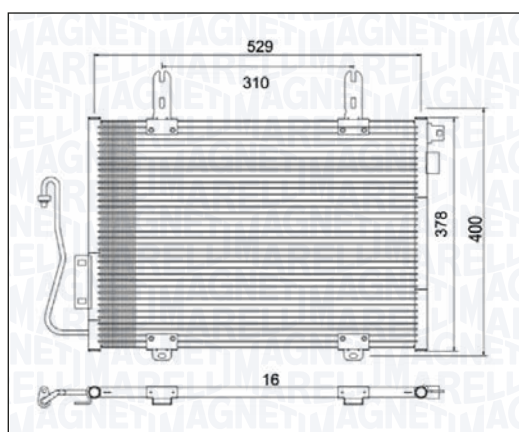

BC782 – 350203782000

RENAULT KANGOO I - KANGOO Express I All Models	08/97 →