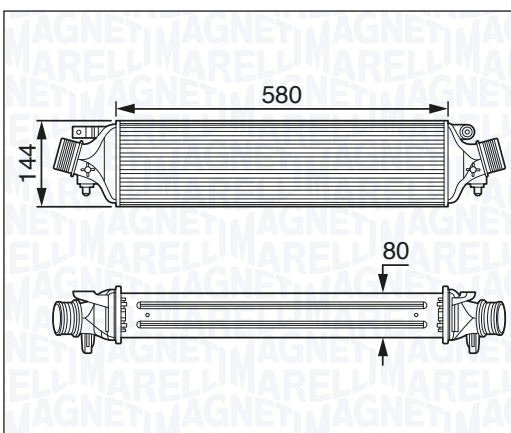

MST115 - 351319201150

ALFA ROMEO GIULIETTA	2.0 JTDM	04/10 → 12/20