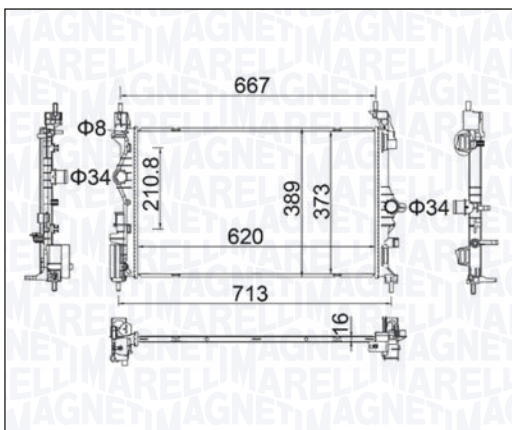

BM2093 - 350213209300

OPEL ADAM (M13) 1.0	07/14 → 11/18
OPEL CORSA E 1.0 - 1.3 CDTI - 1.6 Turbo	09/14 →
VAUXHALL ADAM 1.0	07/14 → 11/18
VAUXHALL CORSA E 1.0 - 1.3 CDTI - 1.6 VXR	08/14 →