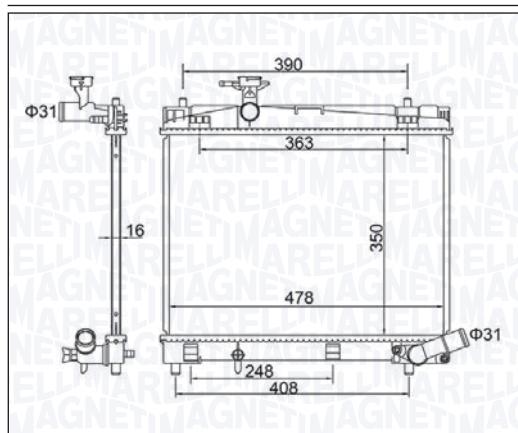

BM2084 - 350213208400

TOYOTA VERSO S (P12) 1.33	11/10 → 10/16
TOYOTA YARIS (P13) 1.3	09/11 →