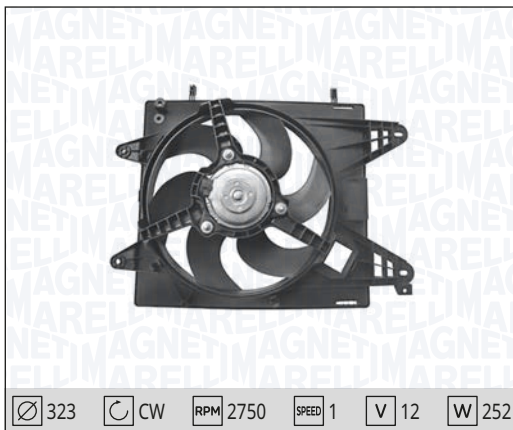

Ø 323 CW RPM 2750 SPEED 1 V 12 W 252

MTC786AX - 069422786010

FIAT BRAVA 1.2 16V - 1.4 12V - 1.6 16V	10/95 → 12/02
FIAT BRAVO I 1.2 16V - 1.4 - 1.6 - 1.6 16V	10/95 → 10/01
FIAT MAREA - MAREA Weekend 1.2 16V - 1.6 16V - 1.6 16V Bipower	09/96 → 05/02
FIAT MULTIPLA (186_) 1.6 16V	04/99 → 06/10