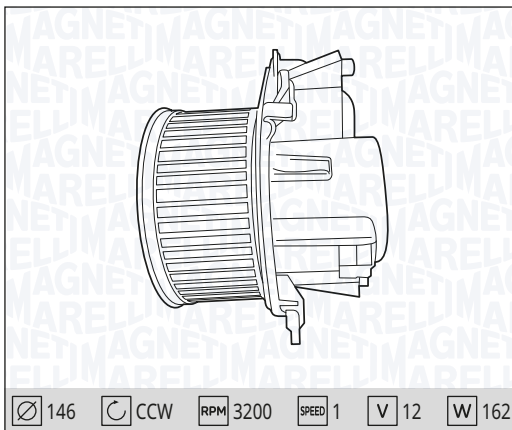

FIAT IDEA All Models

12/03 →

LANCIA YPSILON (843_) All Models

10/03 → 12/11

Ø 146

CCW

RPM 3200

SPEED 1