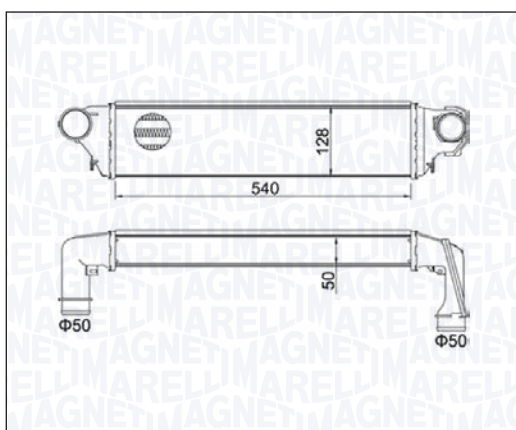

MST450 – 351319204500

BMW 3 SERIES (Compact/Touring/Coupé/Cabriolet) (E46) 320 d - 330 d - 330 xd	04/98 → 09/01