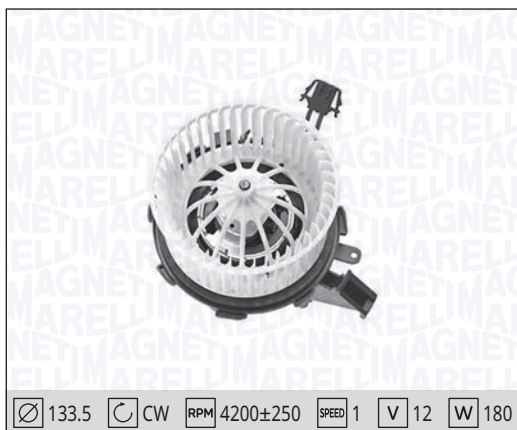

Ø 133.5 CW RPM 4200±250 SPEED 1 V 12 W 180

MTE223AX – 069412223010

AUDI A4 - A4 Avant (B8)	All Models	11/07 → 12/15
AUDI A4 Allroad (B8)	All Models	04/09 → 05/16
AUDI A5 - A5 Sportback (8T3-8TA)	All Models	10/07 → 01/17
AUDI A5 Cabriolet (8F7)	All Models	03/09 → 01/17
AUDI Q5 (8RB)	All Models	11/08 → 05/17