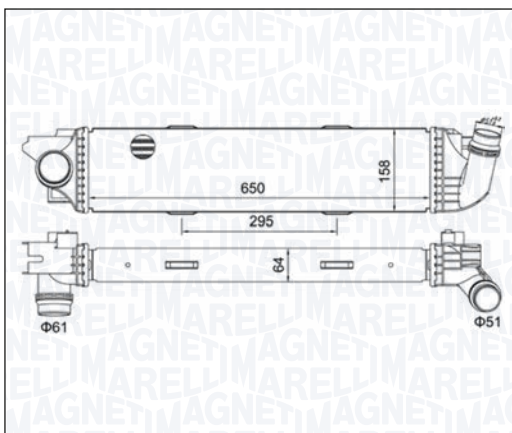

MST592 - 351319205920

FIAT TALENTO (296_) 1.6 D	06/16 →
OPEL VIVARO B 1.6 CDTI	06/14 → 12/16