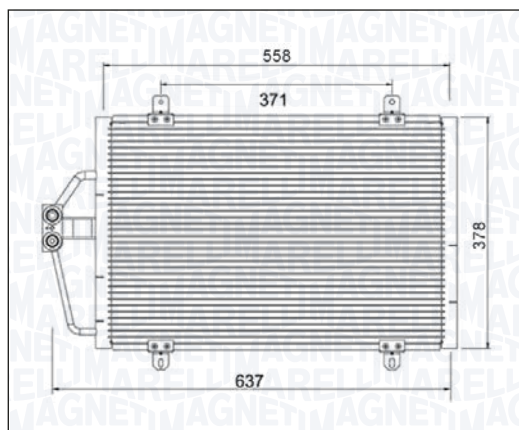

BC784 – 350203784000

RENAULT MEGANE I - MEGANE I Cabriolet - MEGANE I Classic - MEGANE I Coach - MEGANE I Grandtour All Models	01/96 → 08/03
RENAULT MEGANE Scenic All Models