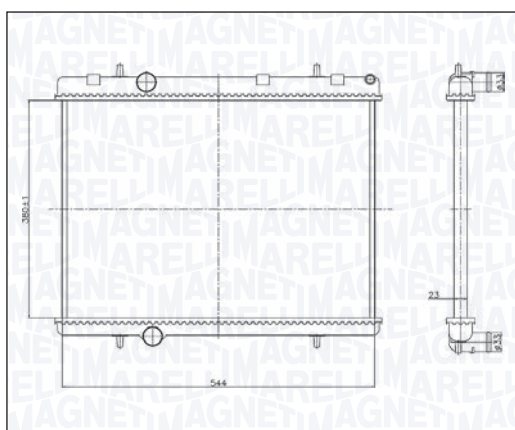

BM1678 - 350213167800

CITROËN BERLINGO (B9) 1.6 HDi - 1.6 BlueHDi - 1.6 HDi 16 V	04/08 →
CITROËN BERLINGO (M, MF_, GJK_, GFK_) 1.6 HDi	07/05 → 12/11
CITROËN C4 Coupé (LA_) 1.4 16V - 1.6 HDi - 1.6 THP - 1.6 VTi - 2.0 HDi	11/04 → 07/11
CITROËN C4 GRAND PICASSO I 1.6 16V - 1.6 16V - 1.6 HdI - 2.0 HdI - 1.6 VTi	10/06 → 12/13
CITROËN C4 I 1.4 16V - 1.6 HDi - 1.6 THP - 1.6 VTi - 2.0 16V - 2.0 HDi	11/04 → 07/11
CITROËN C4 II 1.6 HDi - 1.6 THP - 1.6 VTi - 2.0 HDi / BlueHDi	11/09 → 12/16
CITROËN C4 PICASSO I 1.6 16V - 1.6 HDi - 2.0 HDi - 1.6 THP - 1.6 VTi	10/06 → 08/13
CITROËN C5 II - C5 II Break 1.8 16V - 2.0 16V - 2.0 HDi	09/04 →