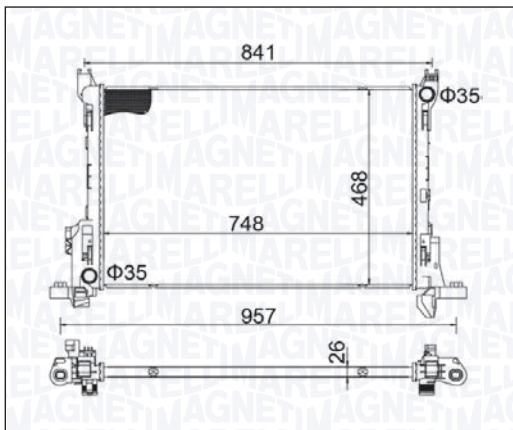

BM2078 – 350213207800

FIAT TALENTO (296_) 1.6 D
NISSAN NV300 (X82) 1.6 dCi
OPEL VIVARO B 1.6 CDTI
RENAULT TRAFIC III 1.6 dCi - 2.0 dCi
VAUXHALL VIVARO B 1.6 CDTI

06/16 →

09/16 →

06/14 → 12/19

05/14 →

05/14 →