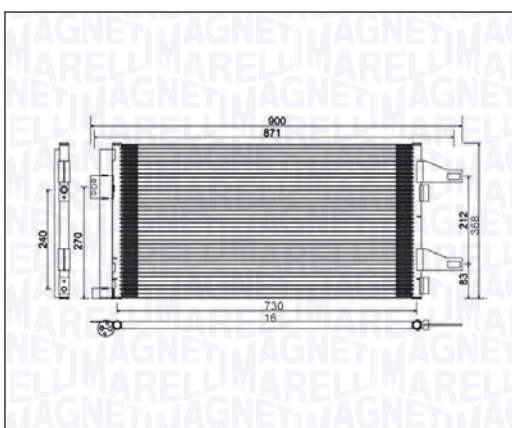

BC761 - 350203761000

CITROËN JUMPER (250) All Models

04/06 → 09/19

FIAT DUCATO (250_) All Models

07/06 →

PEUGEOT BOXER All Models

04/06 →