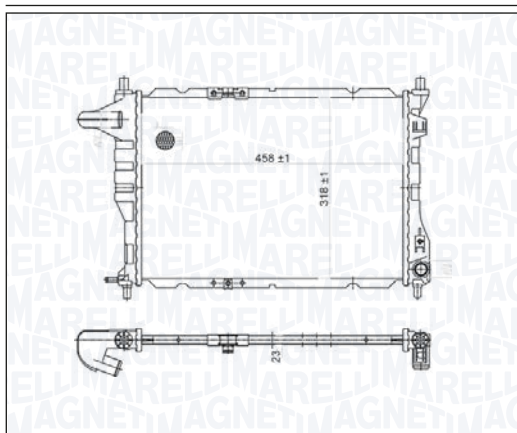

BM1779 - 350213177900

CHEVROLET MATIZ (M200, M250) 0.8 - 0.8 LPG - 1.0 - 1.0 LPG	03/05 → 12/13
CHEVROLET SPARK 0.8 - 1.0 SX	05/05 → 02/10
CHEVROLET SPARK (M300) 1.0 - 1.0 LPG - 1.2 - 1.2 LPG	03/10 →