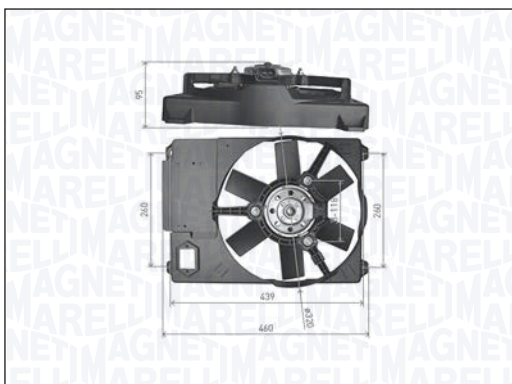

CW
RPM 2400
SPEED 1
V 12
W 350

MTC800AX – 069422800010

CITROËN JUMPER Autobus (230P) 1.9 D - 2.0	01/99 → 04/02
CITROËN JUMPER Autobus (244, Z_) All Models	04/02 →
FIAT DUCATO (230_) 2.5 TD - 2.8 TD	06/94 → 08/98
FIAT DUCATO (244_) All Models	04/02 →
PEUGEOT BOXER (244) All Models	04/02 →