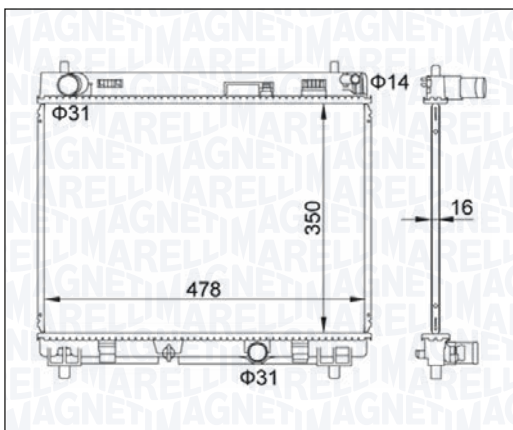

BM2082 - 350213208200

TOYOTA YARIS (P13) 1.4 D	09/11 →
TOYOTA YARIS (P9) 1.4 D-4D	08/05 → 12/12