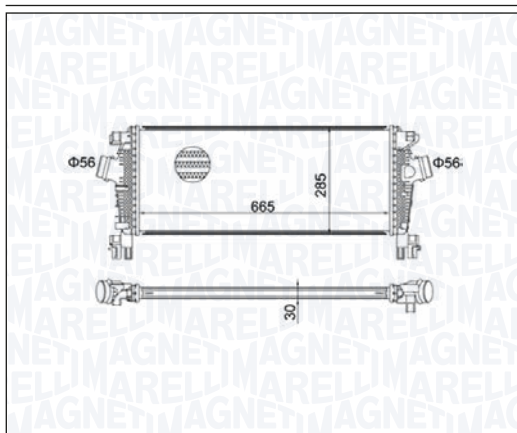

MST507 - 351319205070

OPEL ASTRA J 1.4 - 1.6	12/09 → 10/15
OPEL ZAFIRA C TOURER 1.4	10/11 →
VAUXHALL ASTRA H - ASTRA H SW - ASTRA H Sport Hatch 1.4 Turbo - 1.6	12/09 → 10/15
VAUXHALL ZAFIRA C 1.4 (75)	10/11 → 08/18