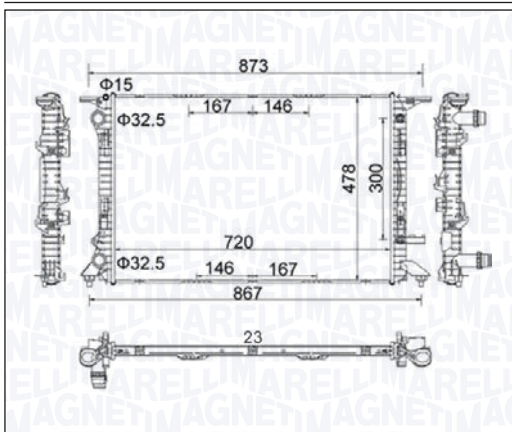

BM1519 - 350213151900

SMART FORTWO Coupé - FORTWO Cabriolet (451) All Models	01/07 →
--	---------

BM1520 - 350213152000

ALFA ROMEO 159 - 159 Sportwagon All Models	06/05 → 12/12
ALFA ROMEO BRERA All Models	01/06 → 05/11
ALFA ROMEO SPIDER All Models	03/06 → 03/11