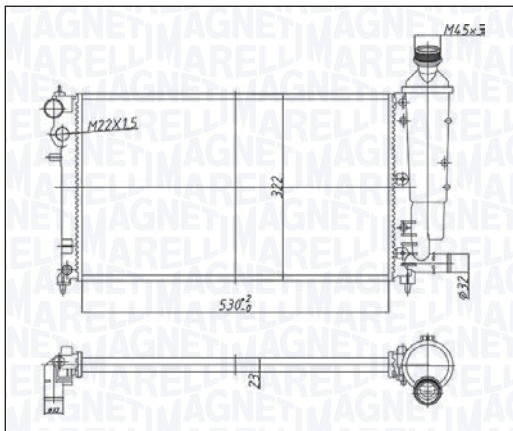

BM1813 – 350213181300

CITROËN SAXO 1.0 X - 1.1 BiFuel - 1.1 X, SX - 1.4 VTS - 1.6 - 1.6 VTL, VTR - 1.6 VTS	05/96 → 09/03
PEUGEOT 106 I 1.3 - 1.4 Le Mans - 1.6	09/91 → 04/96
PEUGEOT 106 II 1.1 BiFuel - 1.1 i - 1.4 i - 1.6 i - 1.6 S16	04/96 → 07/04
PEUGEOT RANCH (5_, G_) 1.6 HDi	08/05 → 12/15