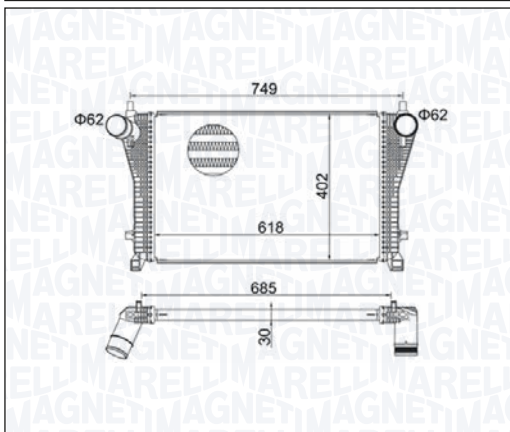

MST537 – 351319205370

AUDI A3 - A3 Cabriolet - A3 Limousine - A3 Sportback (8V1, 8VK, 8V7, 8VE, 8VS, 8VM, 8VA, 8VF) 1.6 TDI - 1.8 TFSI - 2.0 45 TFSI - 2.0 TFSI - 40 TFSI	10/12 → 10/20
AUDI Q2 2.0 TFSI - 40 TFSI - SQ2 TFSI	05/17 →
AUDI Q3 - Q3 Sportback (F3B, F3N) 40- 45 TFSI	07/18 →
AUDI TT - TT Roadster (FV) 1.8 TFSI - 2.0 TFSI - 40 TFSI - 45 TFSI	07/15 → 08/18
SEAT ATECA 2.0 TSI 4Drive	05/17 →
SEAT LEON - LEON SC - LEON ST (5F1 - 5F5 - 5F8) 1.8 - 1.8 TSI - 2.0 TSI - 1.8 TFSI	02/13 →
SEAT TARRACO 2.0 TSI 4Drive	11/18 →
SKODA KAROQ 2.0 TSI 4x4	04/19 →
SKODA KODIAQ 2.0 TSI 4x4	10/16 →
SKODA OCTAVIA III - OCTAVIA III Combi 1.2 - 1.6 - 1.8 - 2.0 TSI	11/12 →
SKODA SUPERB III - SUPERB III Station wagon 1.8 - 2.0 TSI	03/15 →
VOLKSWAGEN ARTEON 2.0 TSI	05/17 →
VOLKSWAGEN GOLF VII - GOLF VII Variant 1.8 TSI - 2.0 GTI	11/13 →
VOLKSWAGEN PASSAT B8 - PASSAT B8 Variant - PASSAT B8 ALLTRACK 1.8 - 2.0 TSI	08/14 →
VOLKSWAGEN TIGUAN (AD1, AX1) - TIGUAN (AD1, AX1) ALLSPACE 2.0 TSI 4motion	01/16 →
VOLKSWAGEN T-ROC 2.0 TSI 4motion	07/17 →