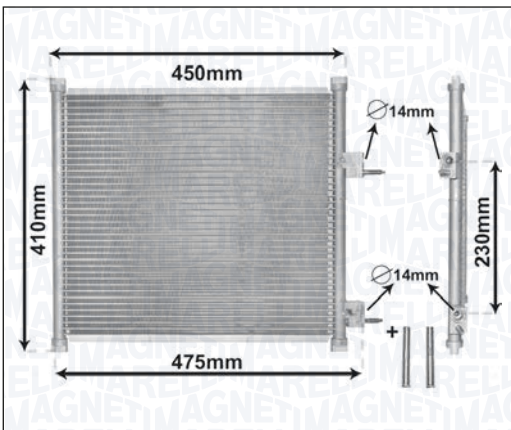

BC869 – 350203869000

FORD KA I All Models

09/96 → 11/08

FORD STREET KA (RL2) 1.6

05/03 → 07/05