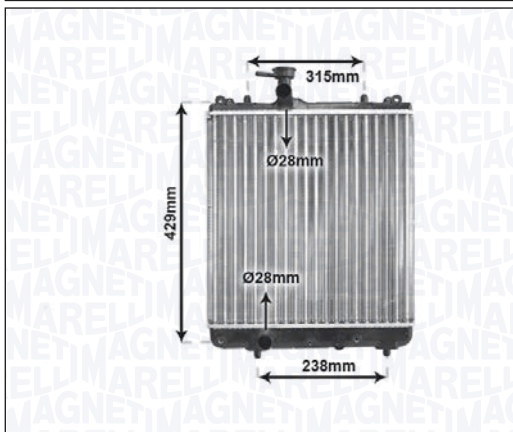

BM967 - 350213967000

OPEL AGILA A	1.0 - 1.0 12V - 1.2 16V	09/00 → 12/07
VAUXHALL AGILA A	1.0 - 1.0 12V - 1.2 16V	09/00 → 03/08