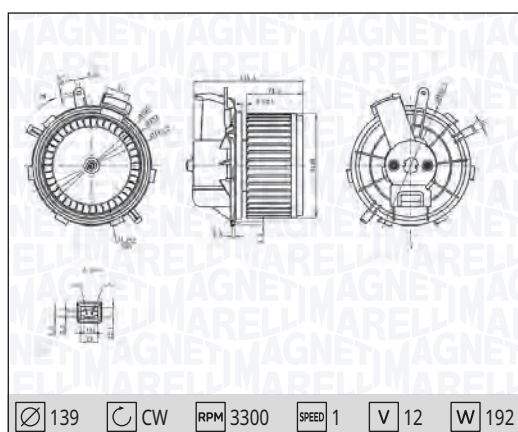

∅ 139 ⌚ CW RPM 3300 SPEED 1 V 12 W 192

MTE236AX – 069412236010

CITROËN JUMPER All Models	04/06 →
FIAT DUCATO (250_) All Models	07/06 →
PEUGEOT BOXER All Models	04/06 →

∅ 131.5 ⌚ CCW RPM 3750 SPEED 1 V 12 W 162