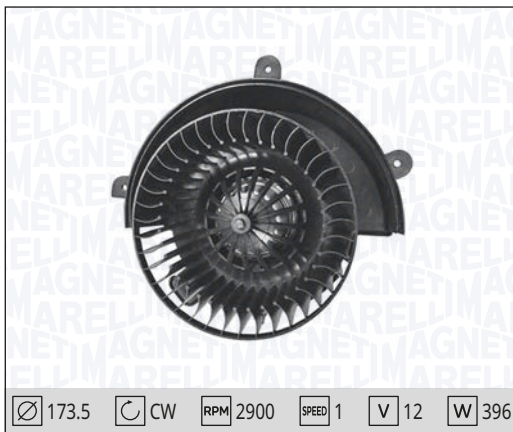

Ø 173.5 CW RPM 2900 SPEED 1 V 12 W 396

MTE323AX - 069412323010

OPEL ZAFIRA A All Models

04/99 → 06/05

VAUXHALL ZAFIRA A All Models

04/99 → 08/05