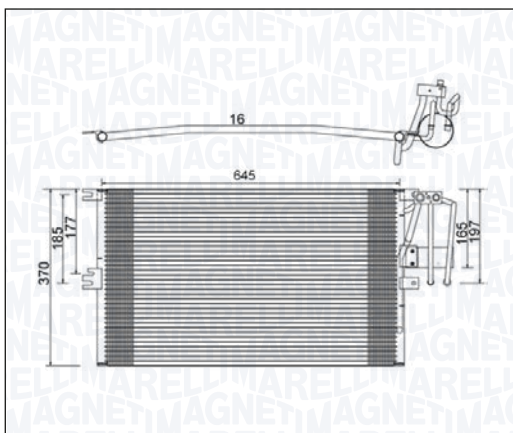

BC889 - 350203889000

MERCEDES-BENZ E-CLASS Sedan - SW (W210-S210) All Models	06/95 → 03/03
--	---------------

BC895 - 350203895000

CITROËN JUMPER (244, Z_) All Models	04/02 →
FIAT DUCATO (244_) All Models	04/02 → 07/06
PEUGEOT BOXER (244, Z_) All Models	04/02 →