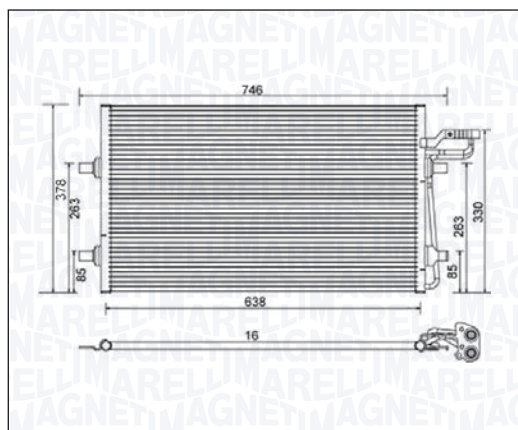

BC934 – 350203934000

VOLVO C30 1.6 - 1.6 D - 1.6 D2 - 1.8 - 2.0 - 2.0 D	10/06 → 12/12
VOLVO C70 II Cabriolet 2.0 D	01/08 → 10/09
VOLVO S40 II 1.6 - 1.6 D - 1.8 - 2.0 - 2.0 CDI - 2.0 D - 2.0 D4 - 2.0 F	01/04 → 12/12
VOLVO V50 All Models	12/03 → 12/12