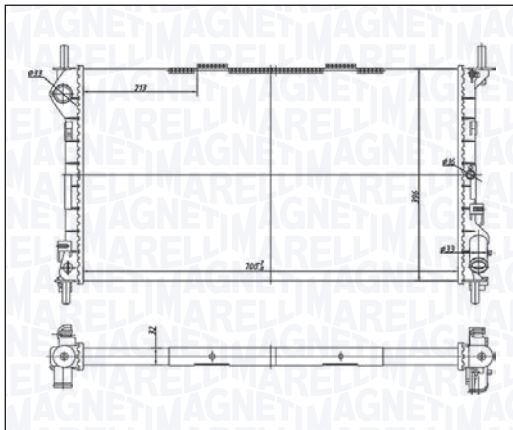

BM1812 – 350213181200

FORD TOURNEO CONNECT 1.8 16V - 1.8 TDCi /TDDi /DI	06/02 → 12/13
FORD TRANSIT (FA_, FD_, FB_, FS_, FZ_, FC_, FM_, FN_) 2.0 DI - 2.0 TDCi	08/00 → 05/06
FORD TRANSIT CONNECT 1.8 16V - 1.8 16V LPG - 1.8 Di - 1.8 TDCi	06/02 → 12/13