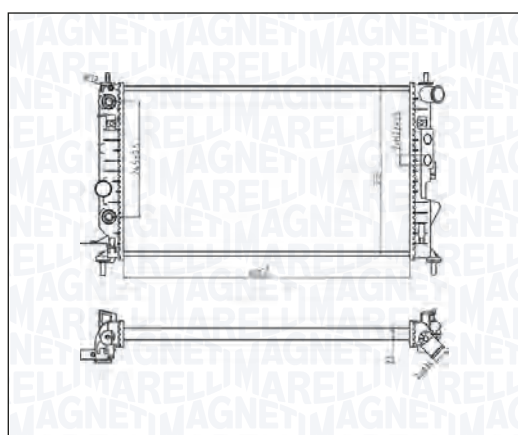

BM1903 – 350213190300

OPEL VECTRA B - VECTRA B Station wagon 1.6i - 1.6i 16V - 1.8i 16V - 2.0 DI 16V - 2.0i - 2.0i 16V - 2.5i V6 - 2.6i V6 - i500 2.5	10/95 → 07/03