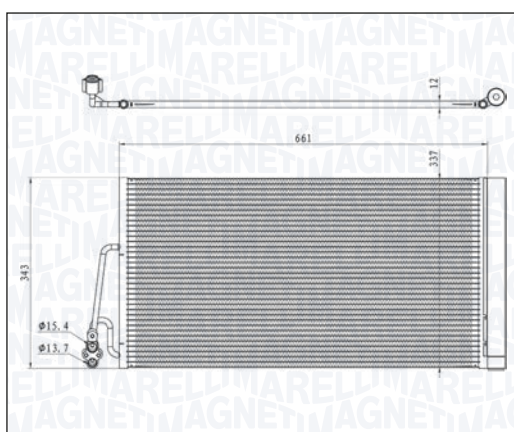

BC861 – 350203861000

MINI MINI (Cabriolet - CLUBMAN - COUNTRYMAN - Coupé -
PACEMAN- Roadster) (R55-R56-R57-R58-R60-R61)
All Models

09/06 → 10/16