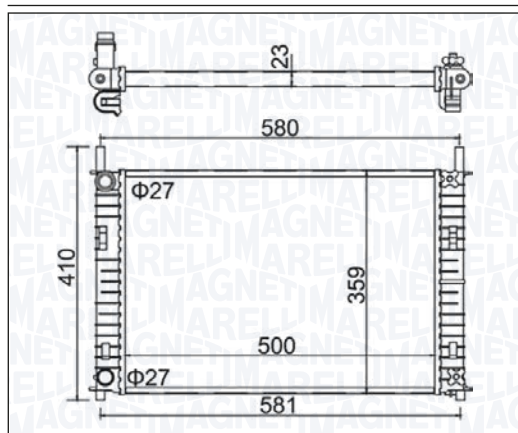

BM1527 - 350213152700

FORD FIESTA V	1.3 - 1.4 TDCi	11/01 → 12/10
FORD FUSION	1.4 TDCi	08/02 → 12/12
MAZDA 2 (DY)	1.4 CD	04/03 → 06/07