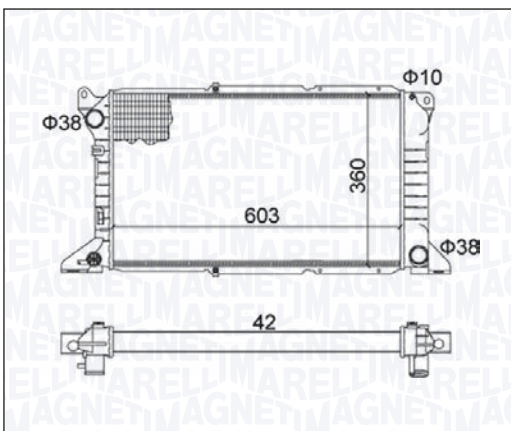

09/03 → 12/11

BM1638 - 350213163800

FORD TRANSIT (E_) 2.5 DI - 2.5 TD

06/94 → 03/00

FORD TRANSIT TOURNEO 2.5 DI - 2.5 TD

11/94 → 12/00

BM1639 - 350213163900

FIAT BRAVO - BRAVA 1.9 D