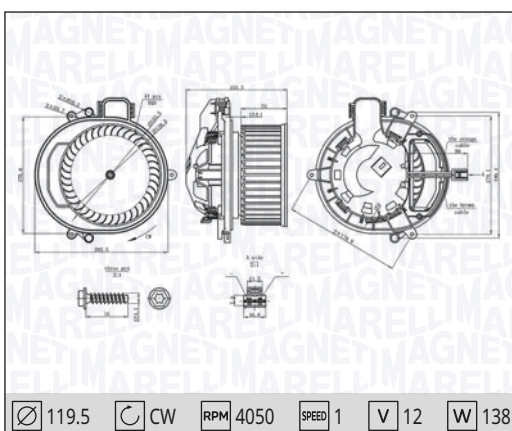

119.5 CW RPM 4050 SPEED 1 V 12 W 138

MTE706AX - 069412706010

SMART FORTWO Cabrio - FORTWO Coupé (451) All Models

01/07 →