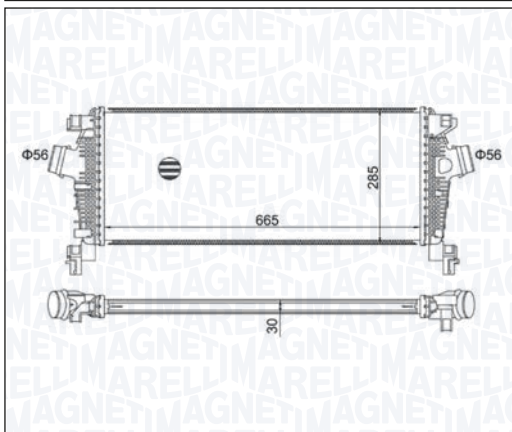

MST589 - 351319205890

CHEVROLET CRUZE 1.4	09/10 →
OPEL INSIGNIA A 1.4	04/11 → 03/17
OPEL ZAFIRA C TOURER 1.4 - 1.6 CNG	10/11 →
VAUXHALL INSIGNIA A - INSIGNIA A Sports Tourer - INSIGNIA A Country Tourer 1.4	04/11 → 05/17
VAUXHALL ZAFIRA C 1.4 - 1.6 CNG	10/11 → 08/18