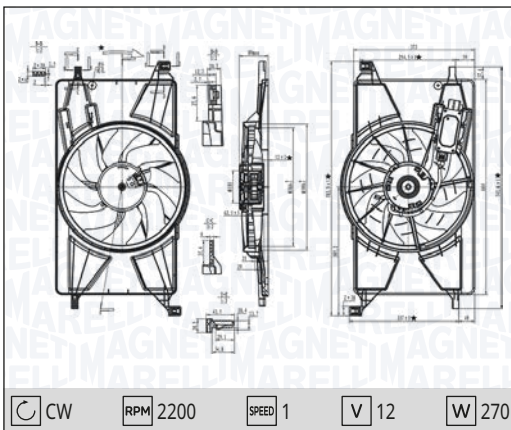

MTC834AX – 069422834010

FORD C-MAX II	1.6 CNG - 1.6 Flexifuel - 1.6 LPG - 1.6 Ti	12/10 → 06/19
FORD FOCUS III	1.6 Ti - 1.6 Flexifuel - 1.6 LPG	07/10 →
FORD GRAND C-MAX	1.6 Ti	12/10 → 06/19