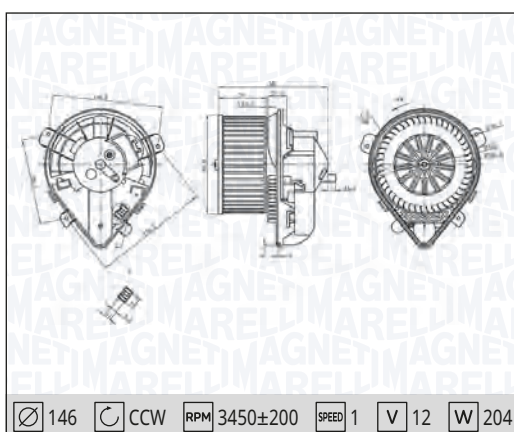

Ø 146 CCW RPM 3450±200 SPEED 1 V 12 W 204

MTE403AX - 069412403010

CITROËN EVASION MPV (22, U6) All Models

11/94 → 07/02

CITROËN JUMPY (U6U_) All Models

10/95 → 10/06