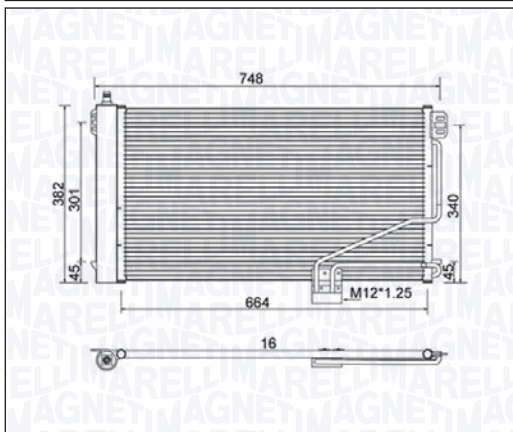

BC738 - 350203738000

MERCEDES-BENZ C-CLASS - C-CLASS Sportcoupé - C-CLASS SW (W203-CL203-S203) All Models	10/00 → 05/08
MERCEDES-BENZ CLK-CLASS - CLK CLASS Cabriolet (C209-A209) All Models	06/02 → 03/10
MERCEDES-BENZ SLK-CLASS (R171) 200 Kompressor - 280 - 350	03/04 → 02/11