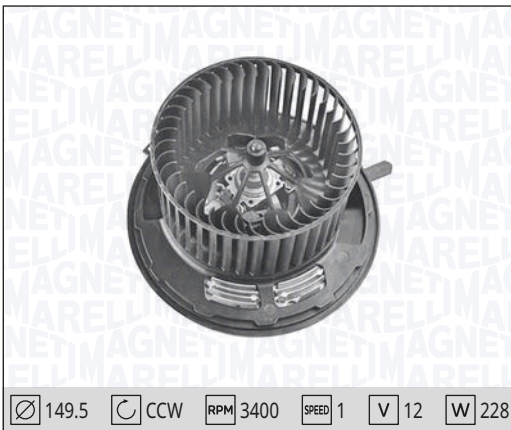

Ø 149.5 CCW RPM 3400 SPEED 1 V 12 W 228

MTE250AX – 069412250010

MERCEDES-BENZ A CLASS (W169) All Models	09/04 → 06/12
MERCEDES-BENZ B CLASS Sports Tourer (W245) All Models	03/05 → 11/11