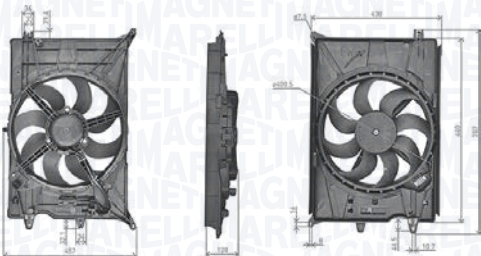

Ø 400 RPM 2450 SPEED 1 V 12 W 200

MTC777AX – 069422777010

FIAT 500X 1.4 - 1.6 D Multijet	09/14 →
JEEP RENEGADE SUV 1.4	07/14 →