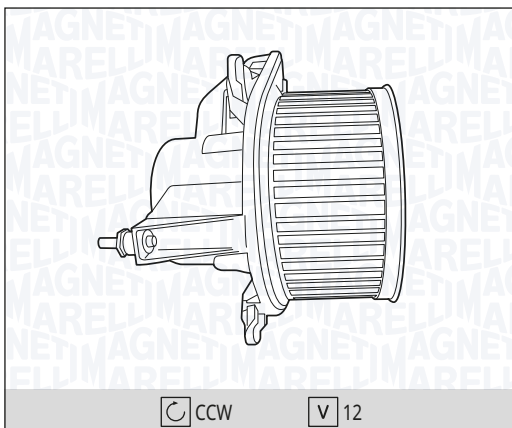

CCW

V 12

MTE526AX - 069412526010

FIAT IDEA All Models

12/03 →

LANCIA MUSA All Models

10/04 → 09/12

LANCIA YPSILON (843_) All Models

10/03 → 12/11