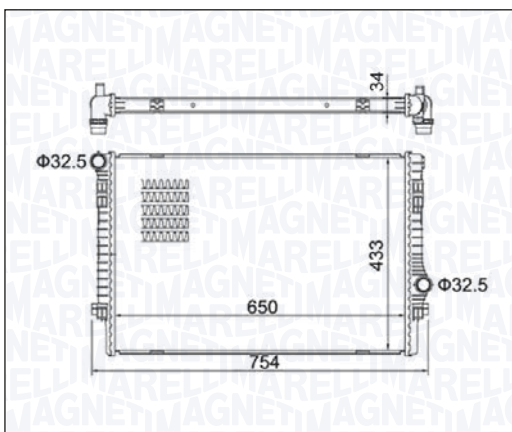

BM1562 - 350213156200

AUDI A3 - A3 Cabriolet - A3 Limousine - A3 Sportback (8V1, 8VK, 8V7, 8VE, 8VS, 8VM, 8VA, 8VF) 1.8 TFSI - 2.0 TFSI - 40 TFSI - S3	04/12 → 10/20
AUDI Q2 2.0 TFSI - 40 TFSI - SQ2 TFSI	05/17 →
AUDI Q3 - Q3 Sportback (F3B, F3N) 40 TFSI - 45 TFSI	07/18 →
AUDI TT - TT Roadster (FV3, FVP, FV9, FVR) 1.8 TFSI - 2.0 TFSI - 2.0 TTS - 40 TFSI - 45 TFSI	07/14 → 08/18
SEAT ATECA 1.5 TSI - 2.0 TSI	05/17 →
SEAT LEON - LEON SC - LEON ST (5F1, 5F5, 5F8) 1.8 TSI - 2.0 TSI - 2.0 Cupra - 2.0 Cupra R	02/13 →
SEAT TARRACO 2.0 TSI	11/18 →
SKODA KAROQ 2.0 TSI	04/19 →
SKODA KODIAQ 2.0 TSI	10/16 →
SKODA OCTAVIA III - OCTAVIA III Combi 1.8 TSI - 2.0 TSI RS	11/12 →
SKODA OCTAVIA IV - OCTAVIA IV Combi 1.5 TSI	11/19 →
SKODA SUPERB III - SUPERB III SW 1.8 TSI - 2.0 TSI	03/15 →
VOLKSWAGEN ARTEON 2.0 TSI - 2.0 TSI 4motion	04/17 →
VOLKSWAGEN ARTEON SHOOTING BRAKE 2.0 TSI 4motion	06/20 →
VOLKSWAGEN GOLF ALLTRACK VII Variant 1.8 TSI 4motion	12/14 →
VOLKSWAGEN GOLF VII - GOLF VII Variant - GOLF VII SPORTSVAN 2.0 GTI - 2.0 GTI - 2.0 GTI TCR - 2.0 R 4motion	04/13 →
VOLKSWAGEN PASSAT ALLTRACK B8 Variant (3G5, CB5) 2.0 TSI - 2.0 TSI	07/15 →
VOLKSWAGEN PASSAT B8 - PASSAT B8 Variant 1.8 TSI - 2.0 TSI - 2.0 TSI	08/14 →
VOLKSWAGEN TIGUAN (AD1, AX1) 2.0 TSI - 2.0 TSI R	01/16 →
VOLKSWAGEN TIGUAN ALLSPACE (BW2, BJ2) 2.0 TSI	09/18 →
VOLKSWAGEN TOURAN (5T1) 1.8 TSI	11/15 →
VOLKSWAGEN T-ROC - T-ROC Cabriolet 2.0 R - 2.0 TSI	07/17 →