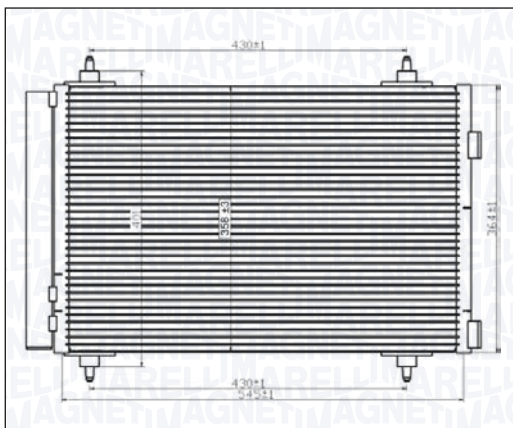

BC916 – 350203916000

CITROËN BERLINGO (B9) 1.6

04/08 →

CITROËN C4 Coupé (LA_) All Models

11/04 → 07/11

CITROËN C4 I All Models

11/04 → 07/11

PEUGEOT 307 - 307 Break - 307 CC - 307 SW All Models

08/00 → 12/09

PEUGEOT PARTNER - PARTNER TEPEE 1.6 VTi

04/08 →