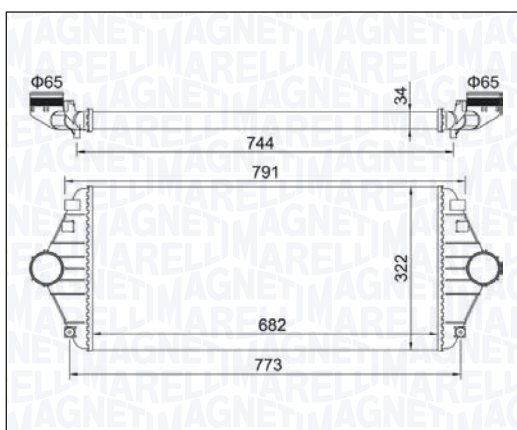

MST460 - 351319204600

CITROËN EVASION MPV 1.9 TD - 2.0 Turbo C.T. - 2.0 HDI - 2.1 TD	06/94 → 07/02
CITROËN JUMPY (U6U_) 1.9 TD - 2.0 HDI	10/95 → 08/00
FIAT SCUDO (220_) 1.9 TD - 2.0 JTD	02/96 → 12/06
FIAT ULYSSE (220_) 1.9 TD - 2.0 - 2.1 TD	06/94 → 08/02
LANCIA ZETA 2.0 - 2.1	05/95 → 09/02
PEUGEOT 806 1.9 TD - 2.0 - 2.1 TD	06/94 → 08/02
PEUGEOT EXPERT 1.9 TD - 2.0 HDI	02/96 → 09/00