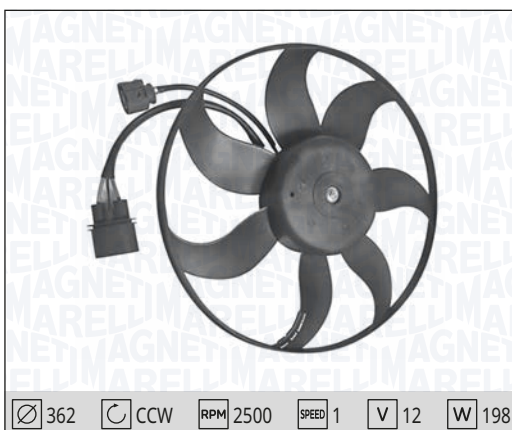

MTC724AX – 069422724010

AUDI A1 - A1 Sportback (8X1, 8XK-8XA, 8XF) 1.8 TFSI	02/15 → 10/18
AUDI A3 - A3 Sportback (8P1-8PA) 1.2 TSI - 1.8 TFSI - 2.0 TFSI - 3.2 V6 - RS3	07/03 → 03/13
AUDI TT - TT Roadster (8J3-8J9) 2.0 TFSI - 2.0 TTS - 2.5 RS - 3.2 V6	08/06 → 06/14
SEAT ALTEA - ALTEA XL 1.6 TDI - 2.0 TDI - 2.0 TDI 16V - 2.0 TFSI	10/16 →
SEAT IBIZA IV - IBIZA IV SC - IBIZA IV ST 1.8 TSI Cupra	11/15 → 12/16
SEAT LEON (1P1) 1.2 TSI	02/10 → 12/12
SKODA OCTAVIA II - OCTAVIA II Combi 1.8 TSI - 2.0 FSI - 2.0 TDI	11/04 → 02/13
SKODA SUPERB II - SUPERB II SW 3.6 FSI 4x4	11/08 → 05/15
SKODA YETI 1.4 TSI - 1.6	04/14 → 12/17
VOLKSWAGEN BEETLE - BEETLE Cabriolet (5C1, 5C2, 5C7, 5C8) 1.2 TSI - 1.2 TSI 16V - 1.4 TDI - 2.0 TDI - 2.0 TFSI - 2.0 TSI - 2.5	07/11 → 07/19
VOLKSWAGEN CADDY III 1.2 TSI - 1.6 - 1.6 Bifuel - 1.6 TDI - 1.9 TDI - 2.0 EcoFuel - 2.0 TDI - 2.0 TDI 16V	04/04 → 05/15
VOLKSWAGEN CADDY IV 1.0 TSI - 1.2 TSI - 1.4 TGI CGN - 1.4 TSI - 1.6 - 1.6 TDI - 2.0 TDI	05/15 → 09/20
VOLKSWAGEN CADDY IV ALLTRACK 1.0 TSI - 1.2 TSI - 1.4 TGI CGN - 1.4 TSI - 2.0 TDI	05/15 →
VOLKSWAGEN EOS (1F7, 1F8) 3.2 V6 - 3.6 V6	06/06 → 11/10
VOLKSWAGEN GOLF V - GOLF V Variant 3.2 R32	11/05 → 11/08
VOLKSWAGEN GOLF VI - GOLF VI Variant 2.5	07/09 → 05/13
VOLKSWAGEN GOLF VI Cabriolet 2.0 TSI	11/13 → 05/16
VOLKSWAGEN JETTA IV 1.2 TSI - 1.2 TSI 16V - 1.4 TSI - 1.8 TSI	10/10 →