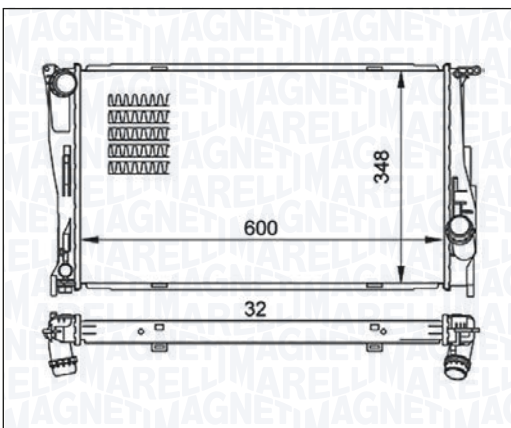

BM1575 - 350213157500

BMW 1 SERIES (E81-E87) 116 d - 118 d - 120 d - 123 d	06/04 → 12/11
BMW 1 SERIES Cabriolet (E88) 118 d - 120 d - 123 d	03/08 → 12/13
BMW 1 SERIES Coupé (E82) 118 d - 120 d - 123 d	09/07 → 10/13
BMW 3 SERIES (E90) 316 d - 318 d - 320 d - 325 d - 330 d - 330 xd - 335 d	12/04 → 12/11
BMW 3 SERIES Cabriolet (E93) 320 d - 325 D - 330 d	03/07 → 10/13
BMW 3 SERIES Coupé (E92) 320 d - 325 d - 330 d - 330 d xDrive - 330 xd - 335 d	03/06 → 12/13
BMW 3 SERIES Touring (E91) 316 d - 318 d - 320 d - 320 d xDrive - 325 d - 330 d - 330 d xDrive - 330 xd - 335 d	12/04 → 06/12
BMW X1 (E84) sDrive 16 d - sDrive 20 d - xDrive 18 d - xDrive 20 d - xDrive 20 i - xDrive 23 d - xDrive 25 d	12/08 → 06/15