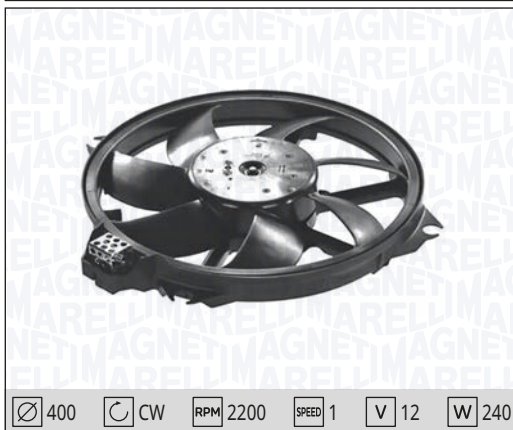

Ø 400 CW RPM 2200 SPEED 1 V 12 W 240

MTC737AX - 069422737010

RENAULT FLUENCE (L3) 1.6 dCi	07/14 →
RENAULT MODUS - GRAND MODUS 1.2 GPL	05/08 → 12/12