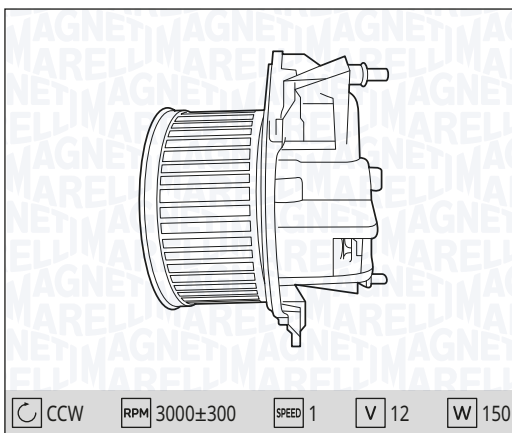

CCW

RPM 3000±300

SPEED 1

V 12

W 150

MTE524AX - 069412524010

FIAT IDEA All Models

12/03 →

LANCIA YPSILON (843_) All Models

10/03 → 12/11