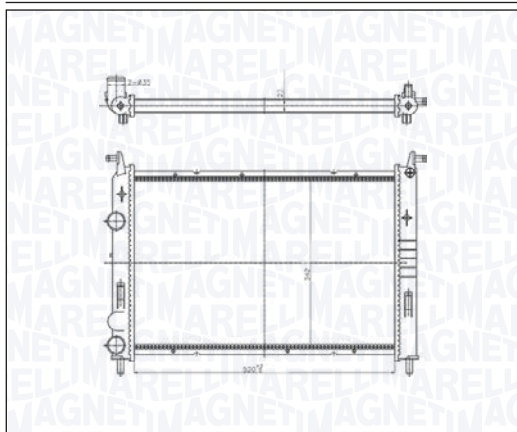

BM1964 - 350213196400

FIAT PALIO - PALIO Weekend 1.9 JTD
FIAT STRADA Pick-up 1.9 D - 1.9 JTD

09/01 →
12/00 →