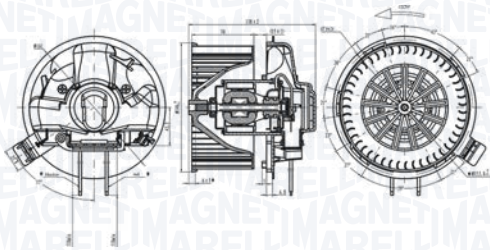

Ø 146 CCW RPM 3350 SPEED 1 V 12 W 228

MTE305AX – 069412305010

RENAULT MODUS / GRAND MODUS All Models

09/04 →