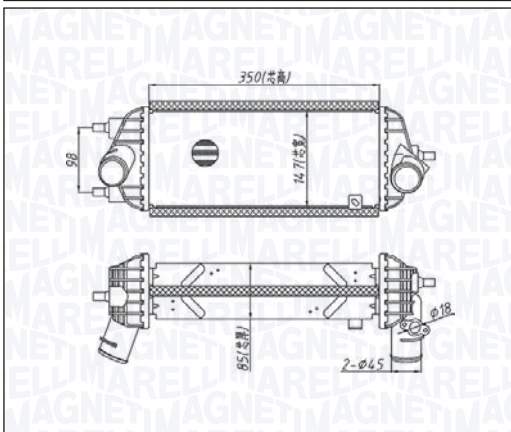

MST572 - 351319205720

HYUNDAI ix35 1.7 CRDi

11/10 →