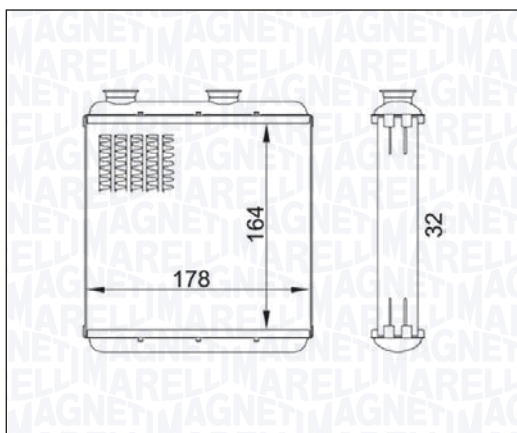

BR434 - 350218434000

OPEL MERIVA A All Models	05/03 → 05/10
VAUXHALL MERIVA A All Models	01/03 → 06/10