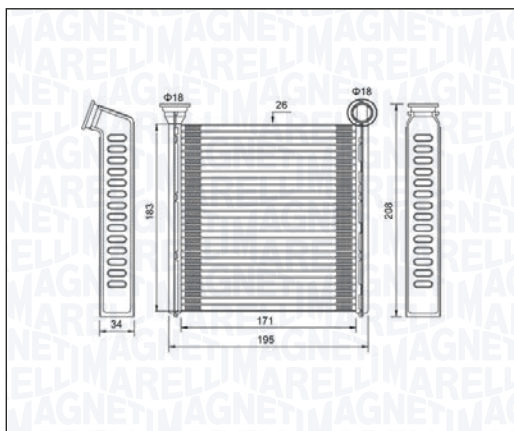

BR448 – 350218448000

AUDI A3 - A3 Cabriolet - A3 Limousine - A3 Sportback (8V1, 8VK-8V7, 8VE-8VS, 8VM-8VA, 8VF) All Models	04/12 → 10/20
AUDI Q2 (GAB, GAG) All Models	06/16 →
AUDI Q3 - Q3 Sportback (F3B-(F3N) All Models	09/18 →
SEAT ATECA All Models	04/16 →
SEAT LEON - LEON SC - LEON ST (5F1-5F5-5F8) All Models	09/12 →
SKODA KAROQ 1.5 TSI - 2.0 TSI	07/17 →
SKODA KODIAQ All Models	10/16 →
SKODA OCTAVIA III - OCTAVIA III Combi All Models	11/12 →
SKODA OCTAVIA IV - OCTAVIA IV Combi All Models	11/ →
SKODA SUPERB III - SUPERB III Station wagon All Models	03/15 →
VOLKSWAGEN ARTEON - ARTEON SHOOTING BRAKE All Models	03/17 →
VOLKSWAGEN GOLF VII - GOLF VII Variant - GOLF VII ALLTRACK - GOLF VII SPORTSVAN All Models	04/13 →
VOLKSWAGEN GOLF VIII - GOLF VIII Variant All Models	07/ →
VOLKSWAGEN PASSAT B8 - PASSAT B8 Variant - PASSAT B8 ALLTRACK All Models	08/14 →
VOLKSWAGEN TIGUAN - TIGUAN ALLSPACE (AD1, AX1-BW2, BJ2) All Models	01/16 →
VOLKSWAGEN TOURAN (5T1) All Models	05/15 →
VOLKSWAGEN T-ROC - T-ROC Cabriolet All Models	07/17 →