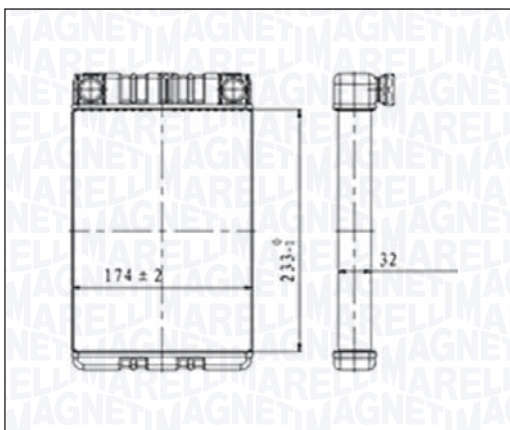

BR428 - 350218428000

MERCEDES-BENZ C CLASS - C CLASS SW - C CLASS Sportcoupé (W203-S203-CL203) All Models	05/00 → 05/08
MERCEDES-BENZ CLC CLASS (CL203) All Models	05/08 → 06/11
MERCEDES-BENZ CLK CLASS - CLK CLASS Cabriolet (C209-A209) All Models	06/02 → 03/10
MERCEDES-BENZ SL CLASS (R230) All Models	03/06 → 2012
MERCEDES-BENZ SLR CLASS (R199) 5.4	04/04 →