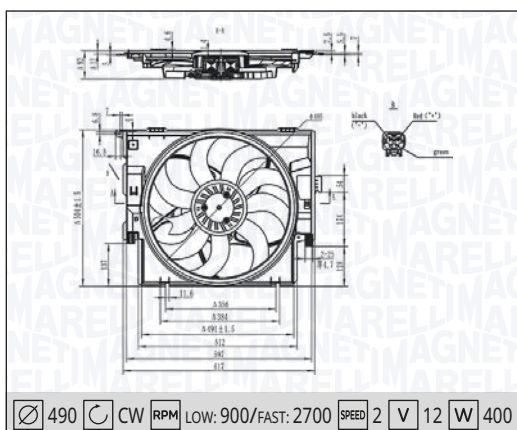

► **MTC828AX - 069422828010**

VOLKSWAGEN TOURAN (5T1) 1.2 TSI - 1.6 TDI	05/15 →
VOLKSWAGEN T-ROC 1.5 TSI	05/18 → 11/19

MTC829AX - 069422829010

BMW 1 Series (F20-F21) 116 i - 118 d - 120 d - 125 i	07/11 → 06/19
BMW 2 Series Cabriolet - 2 Series Coupé (F23-F22, F87) 218 d - 220 d - 220 i	10/13 → 07/16
BMW 3 Series - 3 Series Touring - 3 Series Gran Turismo (F30, F80-F31-F34) 318 d - 320 d - 320 i - 325 d	11/11 → 10/18
BMW 4 Series Coupé - 4 Series Gran Coupé - 4 Series Cabriolet (F32, F82-F36-F33, F83) 418 d - 420 d - 420 i - 425 d - 428 i	10/13 → 12/20

MTC830AX - 069422830010

DACIA DOKKER 1.2 TCe - 1.5 dCi - 1.6 - 1.6 LPG - 1.3 TCe - 1.5 Blue dCi	11/12 →
DACIA DUSTER (HM_) 1.6 SCe 115	10/17 →
DACIA DUSTER (HS_) All Models	06/10 → 01/18
DACIA LODGY (JS_) 1.2 TCe - 1.5 dCi - 1.6 - 1.6 LPG - 1.6 SCe - 1.3 TCe - 1.5 Blue dCi	03/12 →
DACIA LOGAN II All Models	10/12 →
DACIA SANDERO II All Models	10/12 →
RENAULT CAPTUR I 0.9 TCe - 1.2 TCe - 1.5 dCi - 1.5 dCi (J5MW)	06/13 →
RENAULT CLIO IV - CLIO IV Grandtour All Models	11/12 →
RENAULT THALIA III 0,9 Tce - 1.2 16V - 1.2 LPG - 1.5 dCi	12/13 →

MTC831AX - 069422831010

FIAT 500X 1.4	09/14 →
JEEP RENEGADE 1.4	07/14 →