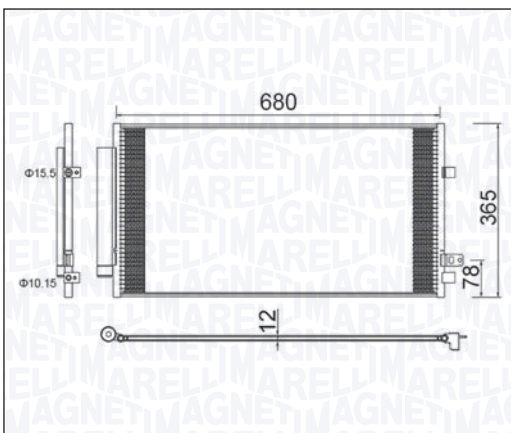

BC173 - 350203173000

FIAT 500X (334_) All Models

11/14 →

JEEP RENEGADE 1.4 - 1.6 CRD - 2.0 CRD

07/14 →