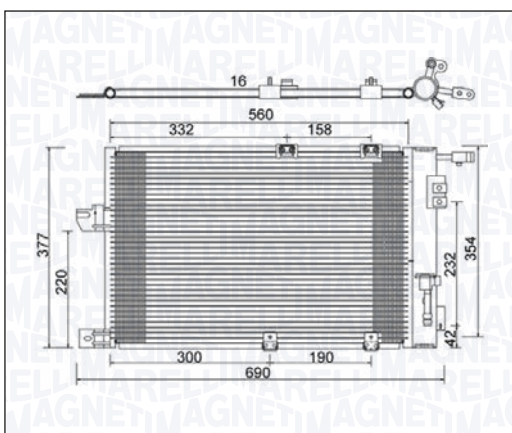

BC927 - 350203927000

OPEL ASTRA F CLASSIC - ASTRA F CLASSIC SW All Models	01/98 → 01/05
OPEL ASTRA G Hatchback - ASTRA G Sedan - ASTRA G Cabriolet - ASTRA G Coupé - ASTRA G SW ALL PETROL MODELS	02/98 → 01/05
OPEL ZAFIRA A All Models	04/99 → 06/05
VAUXHALL ASTRA G Hatchback - ASTRA G Sedan - ASTRA G Cabriolet - ASTRA G Coupé - ASTRA G SW ALL PETROL MODELS	02/98 → 05/05
VAUXHALL ZAFIRA A All Models	11/98 → 08/05