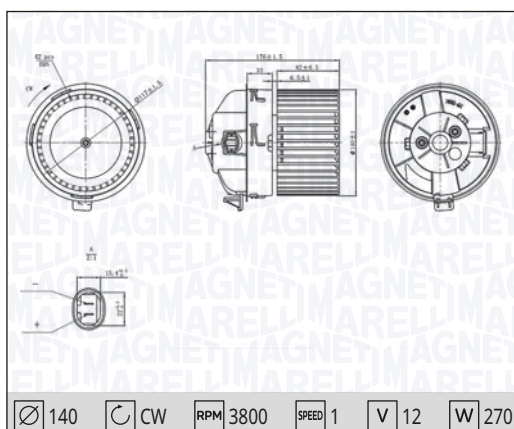

MTE751AX – 069412751010

CITROËN C3 PICASSO All Models	02/09 →
PEUGEOT 308 I - 308 I SW - 308 CC All Models	09/07 → 12/14