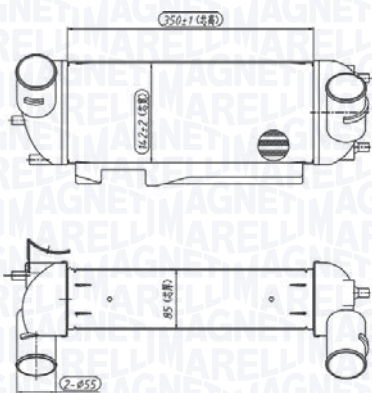

MST571 - 351319205710

KIA SPORTAGE III 2.0 CRDi

08/10 →