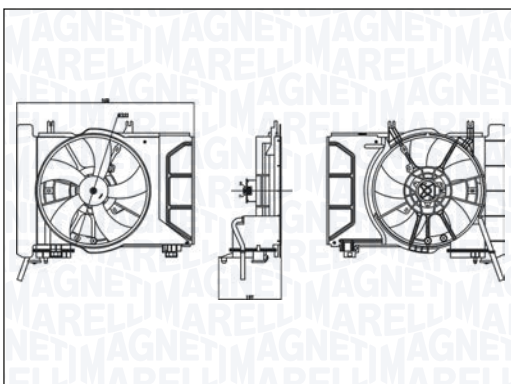

∅ 355
CCW
RPM 2100±350
SPEED 1
V 12
W 70

MTC769AX – 069422769010

TOYOTA YARIS (_P13_) 1.0	12/10 →