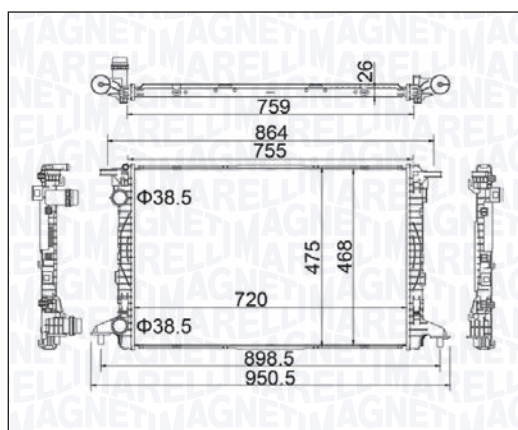

BM2089 - 350213208900

AUDI A4 - A4 Avant (B9) 1.4 TFSI - 2.0 TFSI - 2.0 TFSI Mild Hybrid - 2.0 TDI - 30 TDI - 35 TDI - 40 TDI - 30 - 35 TDI Mild Hybrid - 40 TFSI Mild Hybrid - 45 TFSI Mild Hybrid	05/15 → 09/20
AUDI A4 Allroad (B9) 2.0 TDI - 2.0 TFSI - 2.0 TFSI Mild Hybrid - 45 TFSI Mild Hybrid	01/16 → 10/19
AUDI A5 - A5 Sportback - A5 Cabriolet (F53, F5P, F5A, F5F, F57, F5E) 1.4 TFSI - 2.0 TDI - 35 TDI - 40 TDI - 2.0 TFSI - 2.0 TFSI g-tron - 40 TFSI g-tron - 2.0 TFSI Mild Hybrid - 30 TDI Mild Hybrid - 35 TDI - 40 TFSI Mild Hybrid - 45 TFSI Mild Hybrid	07/16 → 02/20
AUDI A6 - A6 Avant (C8) 30 TDI Mild Hybrid	01/19 →
AUDI Q5 (FYB, FYG) 2.0 TDI - 2.0 TFSI - 35 TDI - 40 TDI	06/16 → 11/20
AUDI Q7 (4MB, 4MG) 2.0 TFSI	08/15 →