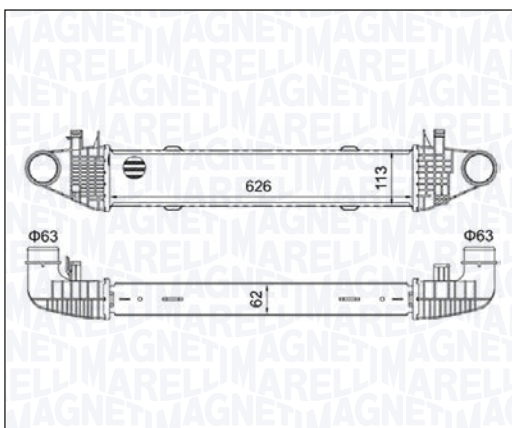

MST455 - 351319204550

MERCEDES-BENZ C CLASS - C CLASS SW (W204-S204) 180 Kompressor - 220 CDI - 320 CDI - 180 Kompressor - 200 Kompressor - 200 CDI	01/07 → 08/14