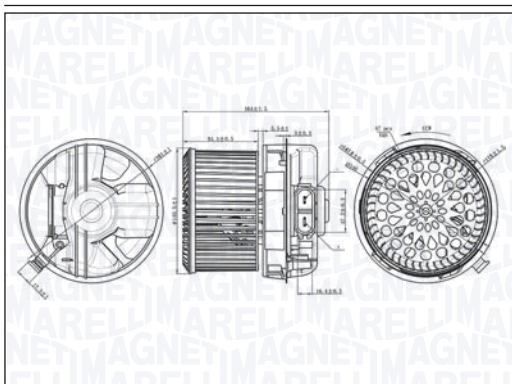

∅ 140.5
CCW
RPM 3350
SPEED 1
V 12
W 192

MTE272AX - 069412272010

CITROËN C1 (PM_, PN_) All Models	06/05 → 09/14
PEUGEOT 107 All Models	06/05 → 05/14
TOYOTA AYGO (B1_) 1.0 - 1.4 HDi	07/05 → 05/14