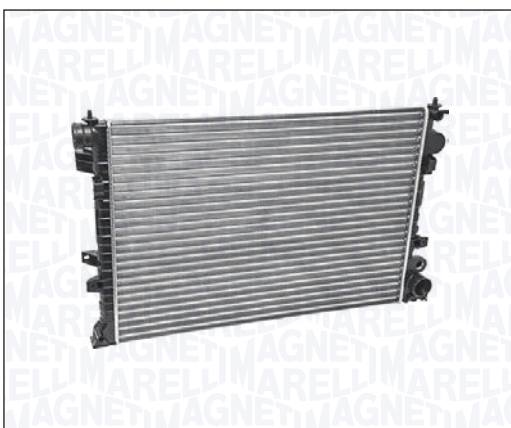

BM1027 - 350213102700

CITROËN EVASION (22, U6) 1.8 - 2.0 - 2.0 16V - 2.0 Turbo C.T.	05/97 → 07/02
CITROËN JUMPY (U6U_, BS_, BT_, BY_, BZ_, BU_, BV_, BW_, BX_) 1.6 - 1.6 i - 1.9 D - 1.9 TD - 2.0 - 2.0 i 16V	10/95 → 12/06
CITROËN XM - XM Break 2.0 i 16V	05/94 → 10/00
FIAT SCUDO (220_) 1.6 - 1.9 D - 2.0 16V	02/96 → 12/06
FIAT ULYSSE (220_) 1.8 - 1.9 TD - 2.0 - 2.0 16V - 2.0 Turbo	05/97 → 08/02
LANCIA ZETA (22_) 2.0 16V - 2.0 Turbo	05/95 → 09/02
PEUGEOT 806 1.8 - 2.0 - 2.0 16V - 2.0 Turbo	06/94 → 08/02
PEUGEOT EXPERT (224_, 223_, 222_) 1.6 - 1.8 - 1.9 D - 1.9 TD - 2.0	02/96 → 12/06