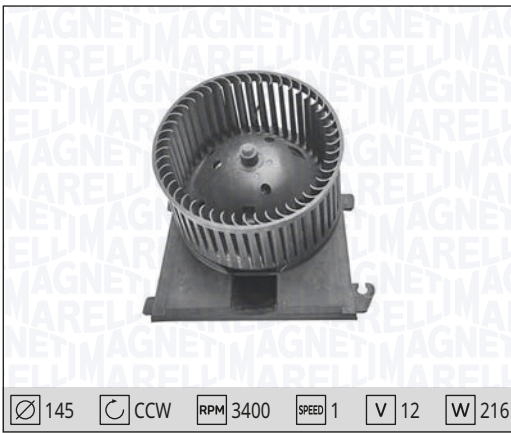

MTE268AX – 069412268010

AUDI A4 - A4 Avant (B5) All Models	11/94 → 09/01
VOLKSWAGEN PASSAT B5 - PASSAT B5 Variant All Models	10/96 → 11/00
VOLKSWAGEN PASSAT B5.5 - PASSAT B5.5 Variant All Models	11/00 → 11/05