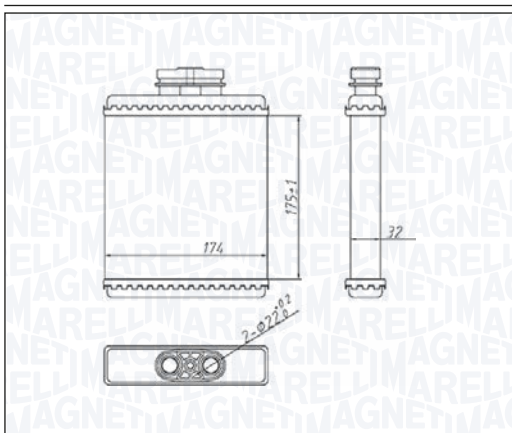

BR412 - 350218412000

AUDI A1 - A1 Sportback	1.2 - 1.4 TFSI - 1.6 TDI - 2.0 TDI	05/10 → 04/15
SEAT CORDOBA (6L2)	All Models	09/02 → 11/09
SEAT IBIZA III	All Models	06/07 → 11/09
SEAT IBIZA IV - IBIZA IV SC - IBIZA IV ST	All Models	06/09 → 06/17
SEAT TOLEDO IV	All Models	07/12 → 04/
SKODA FABIA I - FABIA I Combi - FABIA I Praktik - FABIA I Sedan	All Models	08/99 → 03/08
SKODA FABIA II - FABIA II Combi	All Models	12/06 → 12/14
SKODA RAPID - RAPID Spaceback	All Models	07/12 →
SKODA ROOMSTER - ROOMSTER Praktik	All Models	03/06 → 05/15
VOLKSWAGEN FOX	All Models	04/05 → 07/11
VOLKSWAGEN POLO IV - POLO IV Sedan	All Models	10/01 → 04/12