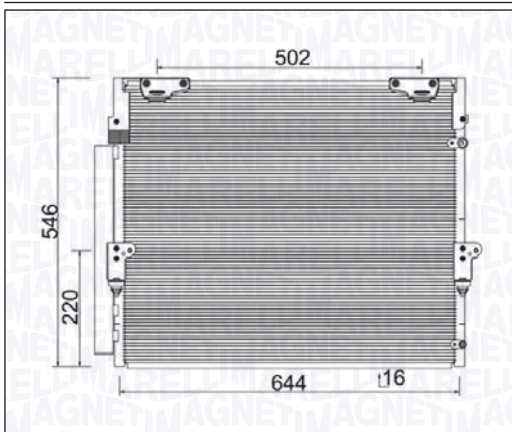

BC926 - 350203926000

Lexus LX (J2_) 570	08/07 →
TOYOTA LAND CRUISER 200 (J2_) 4.5 D V8 - 4.7 V8	01/08 →