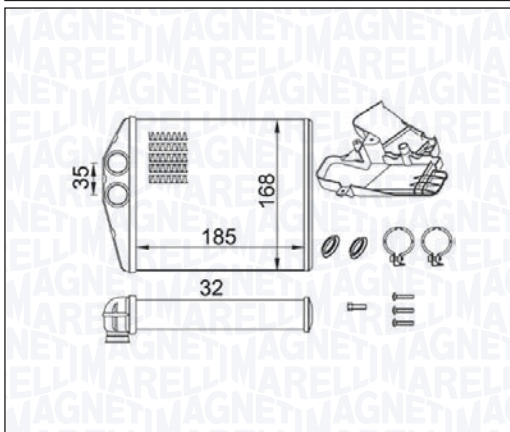

BR426 - 350218426000

FIAT CROMA (194_) All Models	06/05 →
HYUNDAI GRAND SANTA FÉ 2.2 CRDi	06/13 →
OPEL SIGNUM All Models	05/03 → 12/08
OPEL VECTRA C - VECTRA C GTS - VECTRA C Station wagon All Models	04/02 → 2009
SAAB 9-3 - 9-3 Cabriolet - 9-3 Station wagon All Models	09/02 → 02/15
VAUXHALL SIGNUM All Models	03/03 → 05/08
VAUXHALL VECTRA C - VECTRA C GTS - VECTRA C Station wagon All Models	01/02 → 05/09