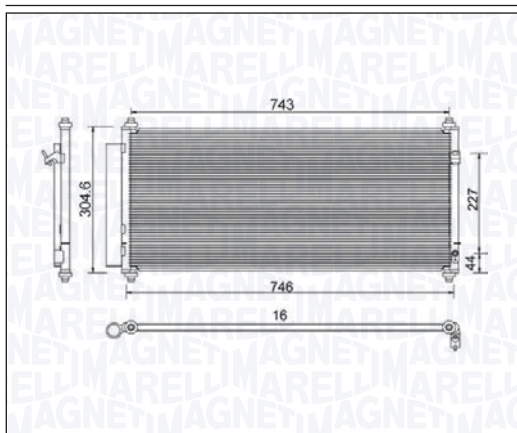

BC973 - 350203973000

HONDA JAZZ III 1.2 - 1.3 i

07/08 →