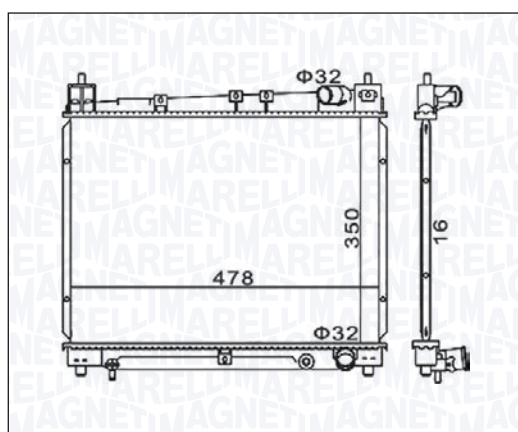

BM1529 - 350213152900

TOYOTA YARIS (P1)	1.3 - 1.5	08/99 → 11/05
TOYOTA YARIS VERSO (P2)	1.3 - 1.5	08/99 → 09/05