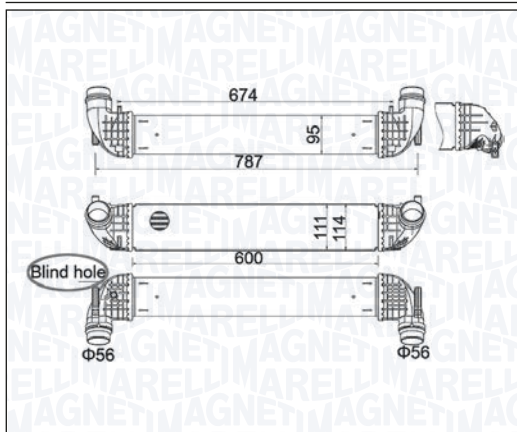

MST585 - 351319205850

OPEL ASTRA K 1.6	06/15 →
VAUXHALL ASTRA K - ASTRA K SW 1.6 CDTI	07/15 →