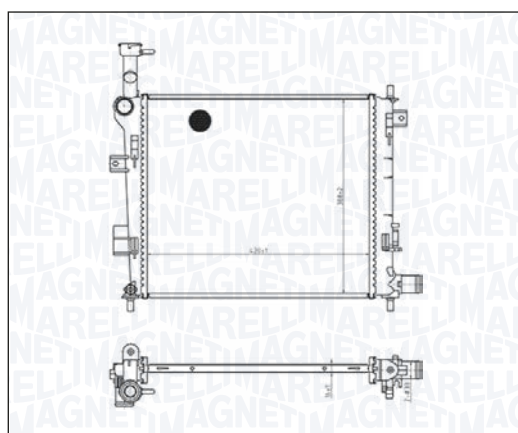

BM1654 - 350213165400

KIA PICANTO (TA) 1.0 - 1.0 Bi-Fuel - 1.0 LPG - 1.2	05/11 →