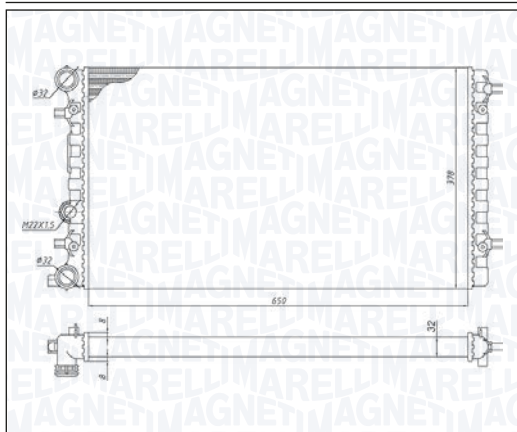

BM1051 - 350213105100

VOLKSWAGEN NEW BEETLE - NEW BEETLE Cabriolet
1.4 - 1.6 - 1.8 T - 1.9 TDI - 2.0

01/98 → 09/10