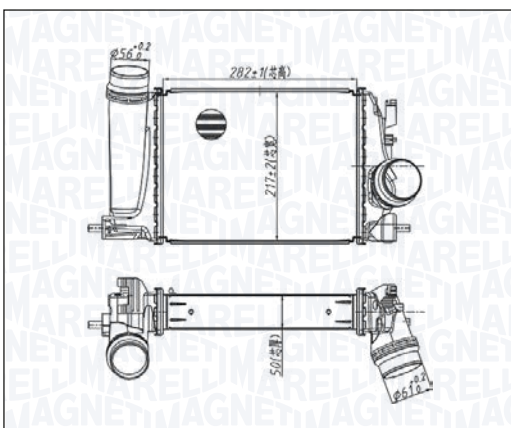

MST584 - 351319205840

NISSAN QASHQAI II 1.2 DIG-T	11/13 →