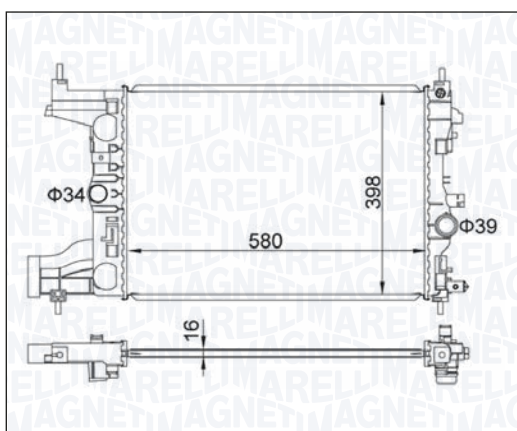

BM2062 – 350213206200

OPEL ASTRA J - ASTRA J Sports Tourer 1.4 - 1.6	12/09 → 10/15
OPEL ASTRA J GTC 1.4	10/11 → 10/15
OPEL ZAFIRA TOURER C 1.8	10/11 →
VAUXHALL ASTRA J - ASTRA J GTC - ASTRA J SW - ASTRA J Sedan 1.4 - 1.6	12/09 → 10/15
VAUXHALL ZAFIRA C 1.8	10/11 → 08/18