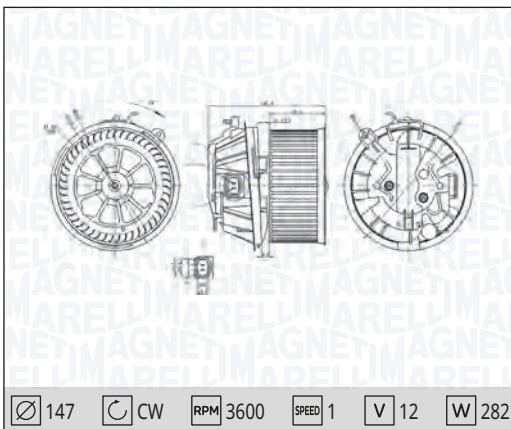

MTE240AX – 069412240010

CITROËN C2 - C2 ENTERPRISE All Models	09/03 → 09/12
CITROËN C3 I All Models	02/02 →
CITROËN C3 Pluriel All Models	05/03 →
PEUGEOT 1007 All Models	04/05 →