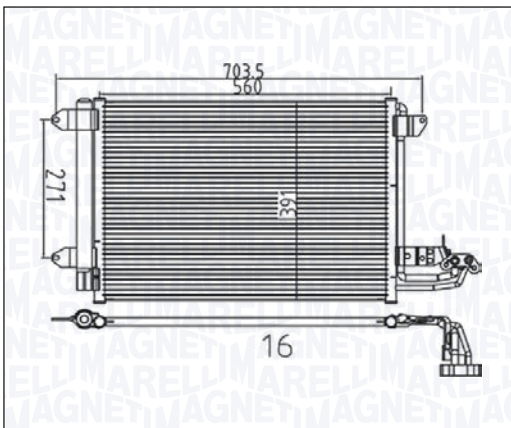

BC737 - 350203737000

AUDI A3 - A3 Cabriolet - A3 Sportback (8P1-8P7-8PA) All Models	05/03 → 05/13
AUDI TT - TT Roadster (8J3 - 8J9) All Models	06/08 → 06/14
SEAT ALTEA - ALTEA XL (5P1-5P5, 5P8) All Models	03/04 →
SEAT LEON (1P1) All Models	05/05 → 08/13
SEAT TOLEDO III All Models	10/04 → 05/09
SKODA OCTAVIA II - OCTAVIA II Combi All Models	02/04 → 06/13
SKODA SUPERB II - SUPERB II Station wagon All Models	03/08 → 05/15
SKODA YETI All Models	05/09 → 12/17
VOLKSWAGEN CADDY III All Models	04/04 → 05/15
VOLKSWAGEN CADDY IV V- CADDY ALLTRACK All Models	05/15 → 09/20
VOLKSWAGEN EOS (1F7, 1F8) All Models	06/06 → 08/15
VOLKSWAGEN GOLF V - GOLF V Variant - GOLF V PLUS All Models	10/03 → 12/13
VOLKSWAGEN GOLF VI - GOLF VI Cabriolet - GOLF VI Variant All Models	07/09 → 05/16
VOLKSWAGEN JETTA III All Models	09/04 → 10/10
VOLKSWAGEN TOURAN (1T1, 1T2) All Models	02/06 → 05/10
VOLKSWAGEN TOURAN (1T3) All Models	05/10 → 05/15