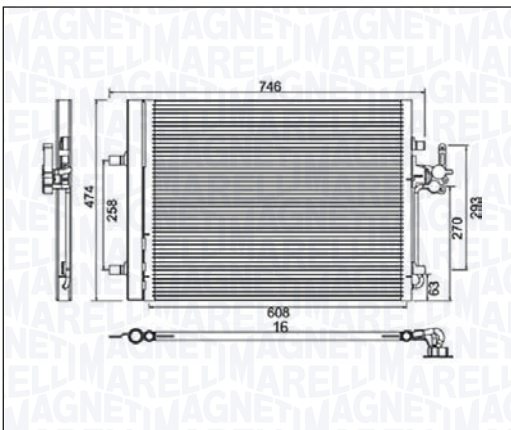

SMART CITY-COUPÉ (450) All Models	07/98 → 01/04
SMART FORTWO Cabrio - FORTWO Coupé (450) 0.8 CDI	01/04 → 01/07

BC922 - 350203922000

SMART ROADSTER - ROADSTER Coupé (452) All Models	04/03 → 11/05
--	---------------