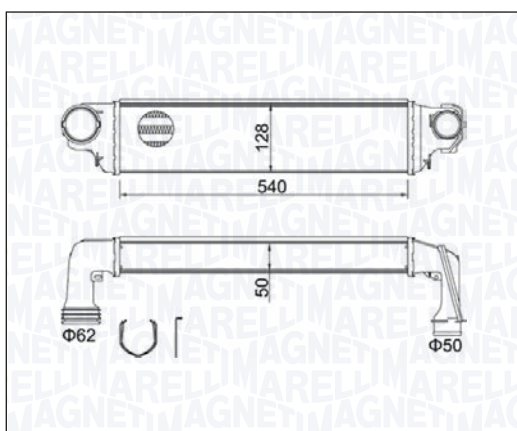

MST459 - 351319204590

BMW 3 SERIES (Compact/Touring/Coupé/Cabriolet) (E46) 318 d - 320 d - 320 td - 330 d - 330 xd	04/98 → 02/05