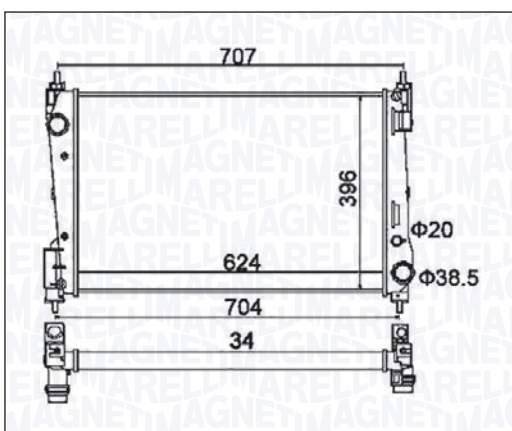

BM1512 - 350213151200

OPEL CORSA D 1.3 CDTI	07/06 → 08/14
VAUXHALL CORSA D 1.3 CDTI	07/06 → 08/14