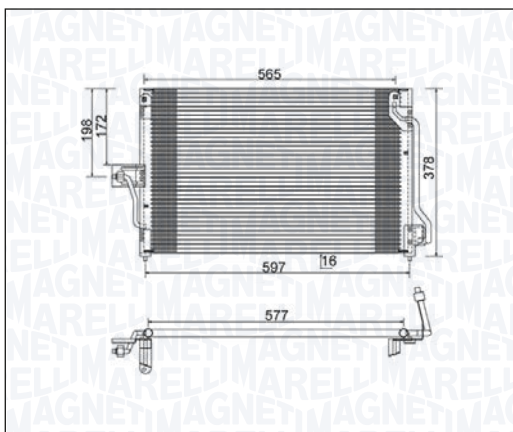

BC897 - 350203897000

VAUXHALL ASTRA F - ASTRA F Hatchback - ASTRA F Cabriolet - ASTRA F SW All Models	09/91 → 09/98