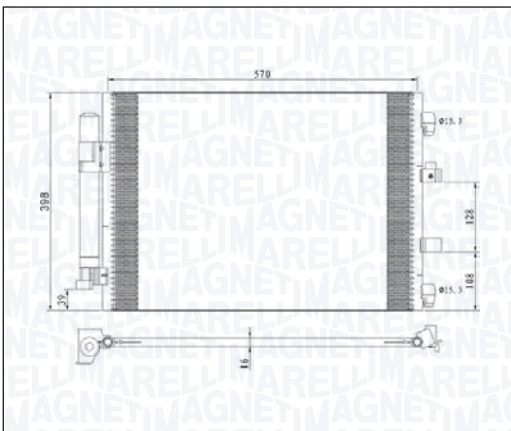

BC773 - 350203773000

FORD C-MAX II 1.0 EcoBoost	12/10 → 06/19
FORD FOCUS III - FOCUS III Sedan - FOCUS III Turnier 1.0 EcoBoost - 1.6 TDCi	07/10 → 12/17
FORD GRAND C-MAX 1.0 EcoBoost	10/12 → 06/19