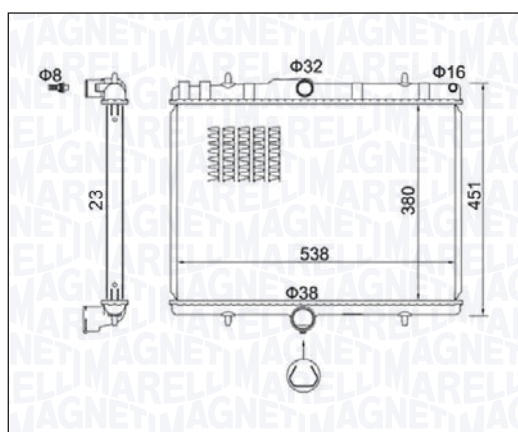

BM1518 - 350213151800

CITROËN C8 (EA_, EB_) 2.0 HDi	07/02 →
CITROËN JUMPY (VF7) 1.6 HDi - 2.0 HDi	01/07 → 03/16
FIAT SCUDO (270_, 272_) 1.6 D Multijet - 2.0 D Multijet	01/07 →
FIAT ULYSSE (179_) 2.0 D Multijet	05/06 → 06/11
LANCIA PHEDRA 2.0 D Multijet	07/06 → 11/10
PEUGEOT 807 2.0 HDi	02/06 →
PEUGEOT EXPERT (VF3A_, VF3U_, VF3X_) 1.6 HDi - 2.0 HDi	01/07 →
PEUGEOT EXPERT TEPEE (VF3X_) 1.6 HDi - 2.0 HDi	01/07 → 03/16
TOYOTA PROACE (MDX_) 1.6 D - 2.0 D	06/13 → 03/16