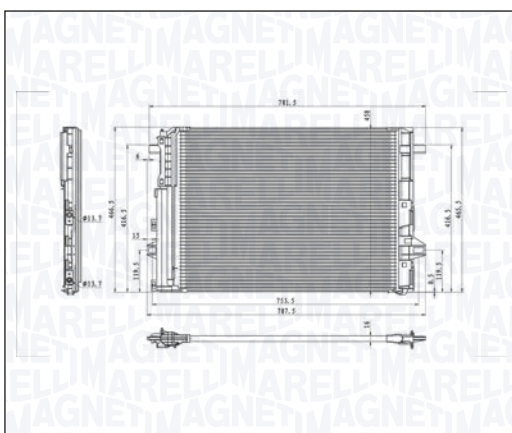

BC758 - 350203758000

MERCEDES-BENZ A-CLASS (W176) All Models

06/12 → 05/18

MERCEDES-BENZ B-CLASS Sports Tourer (W246, W242)
All Models

07/15 → 12/18

MERCEDES-BENZ CLA Coupé - CLA Shooting Brake (C117-X117)
All Models

01/13 → 03/19

MERCEDES-BENZ GLA-CLASS (X156) All Models

12/13 →