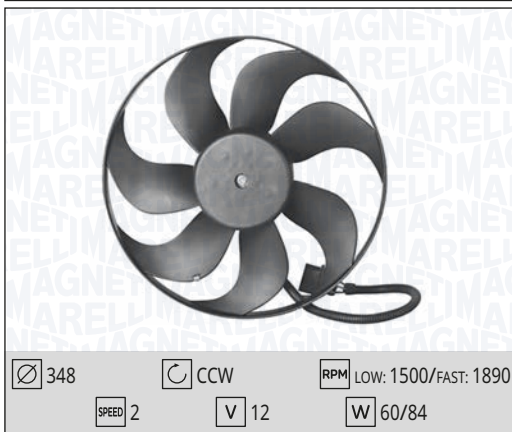

MTC722AX – 069422722010

AUDI TT - TT Roadster (8N3-8N9) 1.8 T - 1.8 T	10/98 → 06/06
SKODA OCTAVIA I - OCTAVIA I Combi 1.4 16V - 1.6 - 1.9 TDI - 2.0	09/96 → 12/10
SKODA OCTAVIA II - OCTAVIA II Combi 1.4	05/04 → 05/06
VOLKSWAGEN BORA (9M2) 2.0	01/05 → 12/14
VOLKSWAGEN BORA I - BORA I Variant 1.4 16V - 1.6 - 1.6 16V - 1.9 SDI - 1.9 TDI - 2.0	10/98 → 05/05
VOLKSWAGEN GOLF IV - GOLF IV Variant 1.4 16V - 1.6 - 1.6 FSI - 1.8 - 1.8 T - 1.8 T GTI - 1.9 SDI - 1.9 TDI - 2.0 - 2.0 Bi-Fuel - 2.3 V5	08/97 → 06/06
VOLKSWAGEN NEW BEETLE - NEW BEETLE Cabriolet 2.0	01/98 → 09/10