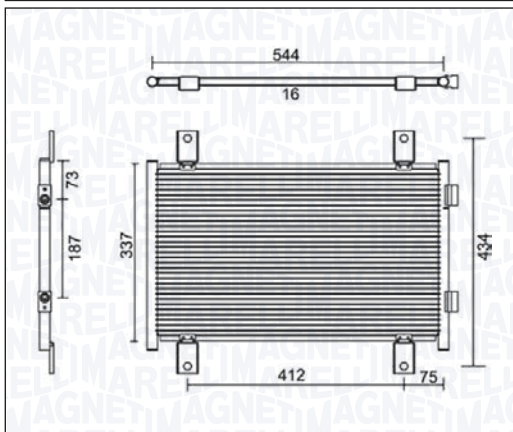

BC895 - 350203895000

CITROËN JUMPER (244, Z_) All Models	04/02 →
FIAT DUCATO (244_) All Models	04/02 → 07/06
PEUGEOT BOXER (244, Z_) All Models	04/02 →