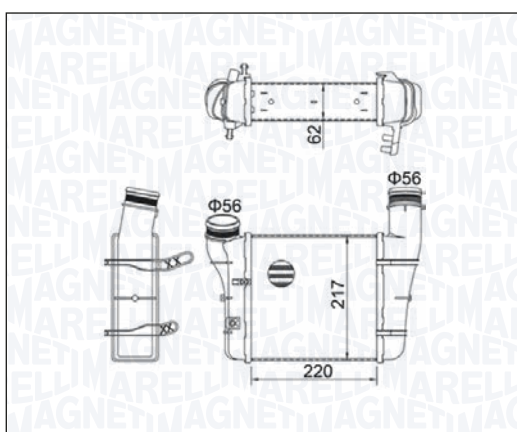

MST457 - 351319204570

OPEL ASTRA J 1.6 CDTI - 1.7 CDTI - 2.0 CDTI	09/09 → 10/15
OPEL CASCADA 2.0 CDTI	04/13 → 06/15
OPEL ZAFIRA C TOURER 1.6 CDTI - 2.0 CDTI	10/11 →
VAUXHALL ASTRA H - ASTRA H SW - ASTRA H Sport Hatch 1.7 CDTI - 2.0 DTI	12/09 → 10/15
VAUXHALL CASCADA Cabriolet 2.0 CDTI	02/13 →
VAUXHALL ZAFIRA C 1.6 - 2.0 CDTI	03/13 → 08/18