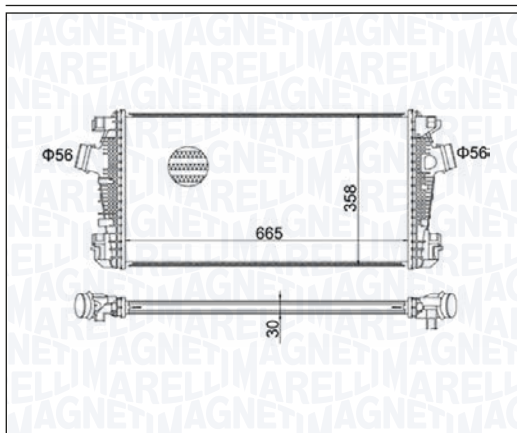

MST457 - 351319204570

OPEL ASTRA J 1.6 CDTI - 1.7 CDTI - 2.0 CDTI	09/09 → 10/15
OPEL CASCADA 2.0 CDTI	04/13 → 06/15
OPEL ZAFIRA C TOURER 1.6 CDTI - 2.0 CDTI	10/11 →
VAUXHALL ASTRA H - ASTRA H SW - ASTRA H Sport Hatch 1.7 CDTI - 2.0 DTI	12/09 → 10/15
VAUXHALL CASCADA Cabriolet 2.0 CDTI	02/13 →
VAUXHALL ZAFIRA C 1.6 - 2.0 CDTI	03/13 → 08/18