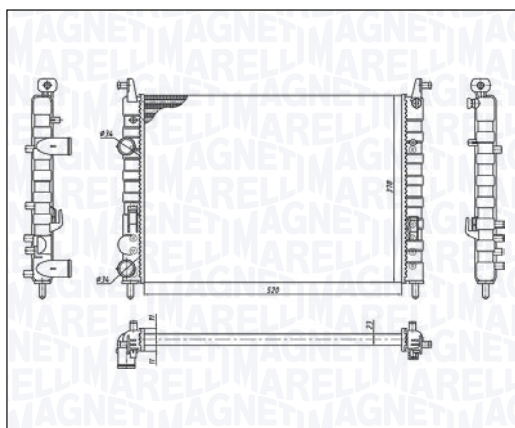

BM1961 - 350213196100

SEAT ALHAMBRA (7V8, 7V9) 1.9 TDI - 2.0 TDI	11/02 → 03/10
VOLKSWAGEN SHARAN (7M8, 7M9, 7M6) 1.9 TDI - 2.0 TDI	11/02 → 03/10

BM1962 - 350213196200

FIAT PANDA / PANDA CLASSIC (169_) 1.1 - 1.2 - 1.2 4x4 - 1.2 LPG - 1.2 Natural Power	09/03 →
--	---------