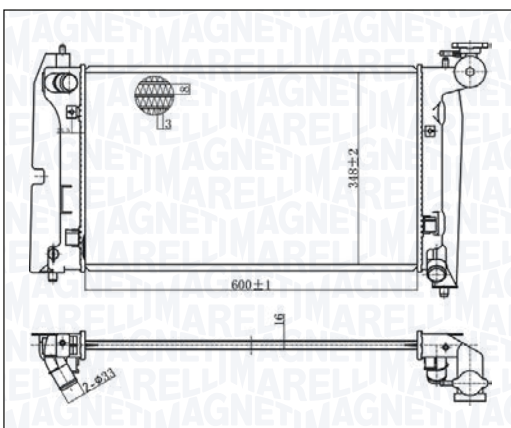

BM1758 - 350213175800

TOYOTA COROLLA - COROLLA SW - COROLLA Sedan (E12)

1.4 VVT-i - 1.6 VVT-i

10/01 → 02/07

TOYOTA COROLLA Verso (E12) 1.6 VVT-i - 1.8 VVT-i

08/01 → 05/04