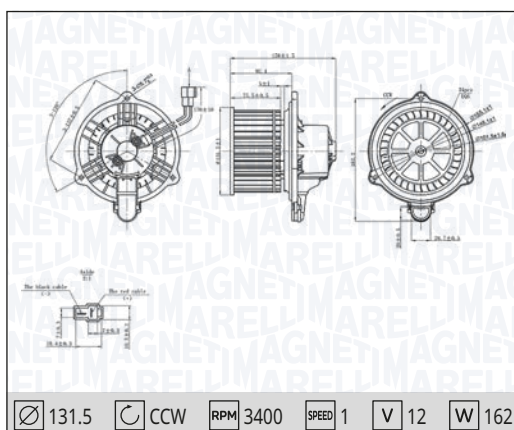

MTE752AX – 069412752010

HYUNDAI i30 - i30 Station wagon (FD) All Models	10/07 → 06/12
KIA CEE'D Hatchback - CEE'D SW (ED) All Models	12/06 → 12/12
KIA PRO CEE'D (ED) All Models	02/08 → 09/12