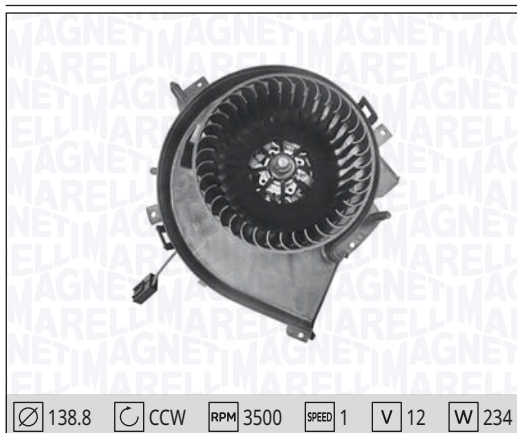

Ø 138.8   ⌚ CCW   RPM 3500   SPEED 1   V 12   W 234

MTE276AX - 069412276010

OPEL COMBO All Models	10/01 →
OPEL CORSA C All Models	09/00 → 12/09
OPEL TIGRA TwinTop All Models	06/04 → 12/10