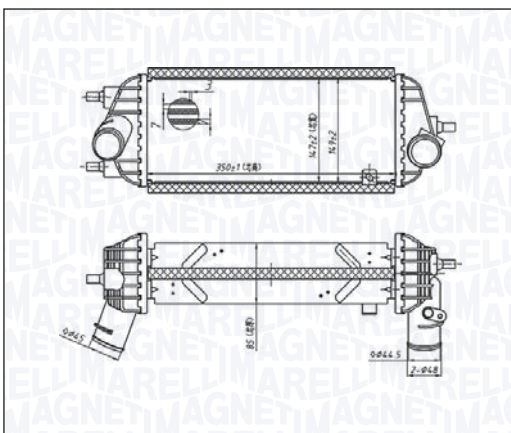

MST573 - 351319205730

KIA SPORTAGE III 1.6 GDI - 1.7 CRDi

12/10 →