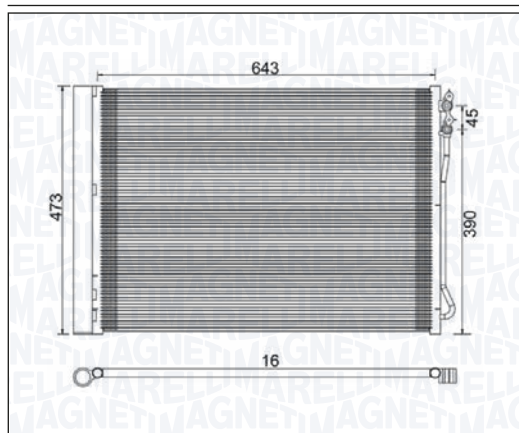

RENAULT CLIO II 1.2 - 1.4 - 1.4 16V - 1.6 - 1.6 16V - 1.9 D - 2.0 16V Sport	09/98 → 02/10
---	---------------

BC776 - 350203776000

BMW Z4 SERIES Coupé - Roadster (E85-E86) All Models	12/02 → 02/09
---	---------------