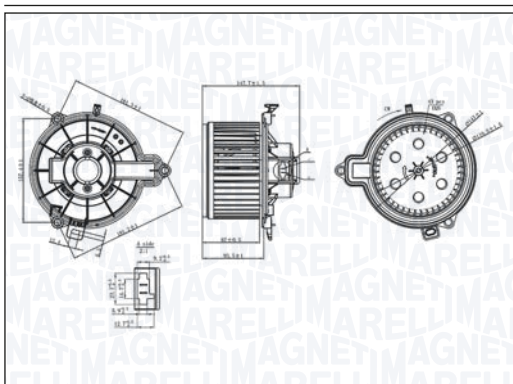

∅ 147 CW RPM 3200±200 SPEED 1 V 12 W 302

MTE733AX - 069412733010

IVECO DAILY IV All Models

05/06 → 08/11

IVECO DAILY V All Models

09/11 → 02/14