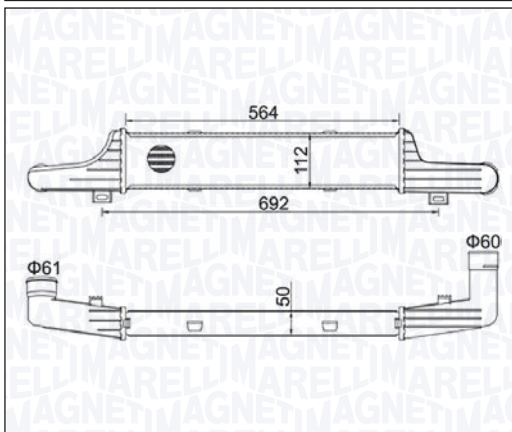

MST431 - 351319204310

FIAT DUCATO (250_) D Multijet 2.3 - 3.0	07/06 →
---	---------

MST432 - 351319204320

FORD TRANSIT 2.2 TDCi - 2.4 TDCi	08/01 →
FORD TRANSIT TOURNEO 2.2 TDCi	07/06 → 08/14

**MST433 - 351319204330**