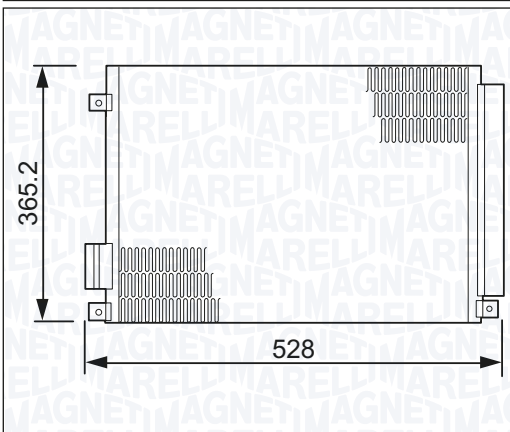

BC497 - 350203497000

FIAT 500 (312_) All Models	07/07 →
FIAT 500 C (312_) All Models	09/09 →
FIAT PANDA (312_, 319_) All Models	02/12 →
FORD KA II All Models	10/08 → 05/16
LANCIA YPSILON (312_) All Models	05/11 →