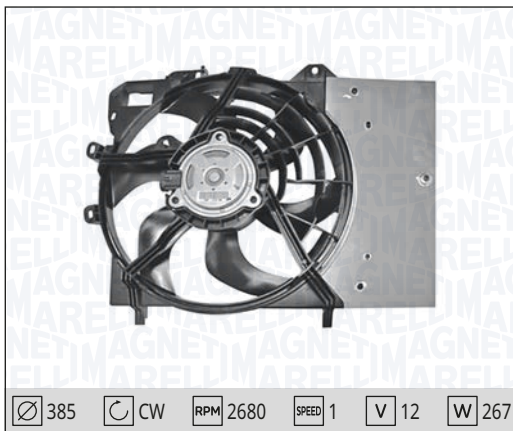

MTC726AX – 069422726010

NISSAN KUBISTAR (X76) 1.6 16V	08/03 → 10/09
RENAULT CLIO II 1.0 - 1.2 - 1.2 16V - 1.2 LPG - 1.4 - 1.4 16V - 1.5 dCi - 1.6 - 1.6 16V - 1.6 Hi-Flex - 1.9 dTi	09/98 → 02/10
RENAULT KANGOO - KANGOO Express (KC0/1_, FC0/1_) All Models	08/97 →
RENAULT KANGOO II - GRAND KANGOO - KANGOO II Express (KW0/1_, FW0/1_) All Models	02/08 →
RENAULT MEGANE I - MEGANE I Cabriolet - MEGANE I Classic - MEGANE I Coach All Models	01/96 → 08/03
RENAULT MEGANE I Grandtour All Models	03/99 → 08/03
RENAULT MEGANE II - MEGANE II Coupé-Cabriolet - MEGANE II Station wagon - MEGANE II Sedan 1.4 16V - 1.5 dCi - 1.6 16V - 1.9 dCi - 2.0 16V	09/02 → 12/10
RENAULT MEGANE Scenic 1.4 i - 1.6 16V - 1.6 e - 1.6 i - 1.9 D - 1.9 dT	10/96 → 10/99
RENAULT SCÉNIC I 1.4 16V - 1.6 - 1.6 Bifuel - 1.8 16V - 1.9 dCi - 1.9 dTi	09/99 → 08/03
RENAULT THALIA I 1.4 - 1.5 dCi - 1.6 - 1.6 16V	05/00 →
RENAULT THALIA II 1.4 - 1.5 dCi - 1.6 16V	09/08 → 06/14

Ø 385 CW RPM 2680 SPEED 1 V 12 W 267