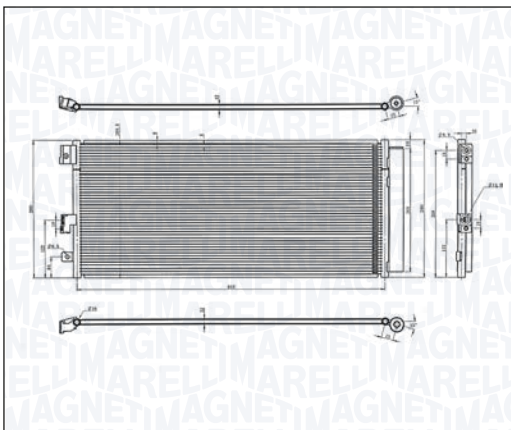

BC177 - 350203177000

OPEL ADAM 1.0

07/14 → 11/18

OPEL CORSA E 1.0 - 1.3 CDTI - 1.4 - 1.4 Turbo - 1.6 Turbo

09/14 →

VAUXHALL ADAM (M13) 1.0 - 1.4 s

07/14 → 01/19