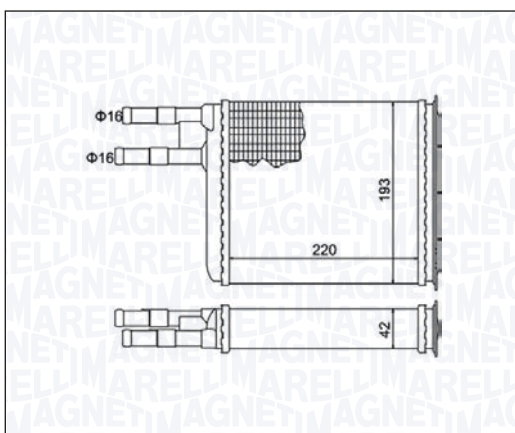

BR401 - 350218401000

CITROËN JUMPER (230) All Models

02/94 → 04/02

FIAT DUCATO (230_) All Models

03/94 → 04/02

PEUGEOT BOXER (230) All Models

03/94 → 04/02