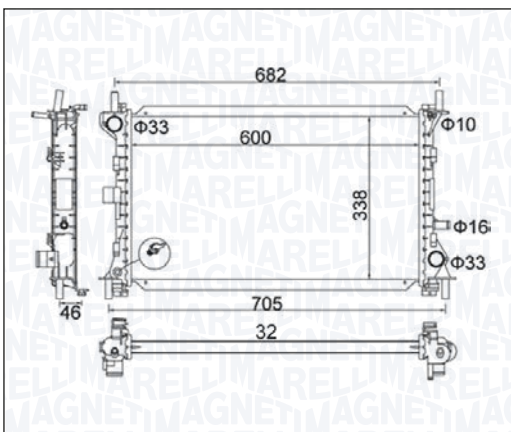

BM1599 - 350213159900

FIAT BRAVO - BRAVA 1.6 16V - 1.8 GT 16V	10/95 → 10/01
FORD FOCUS I - FOCUS I Turnier All Models	10/98 → 11/04
FORD FOCUS II - FOCUS II Sedan - FOCUS II Turnier 1.8 Flexifuel	01/06 → 09/12