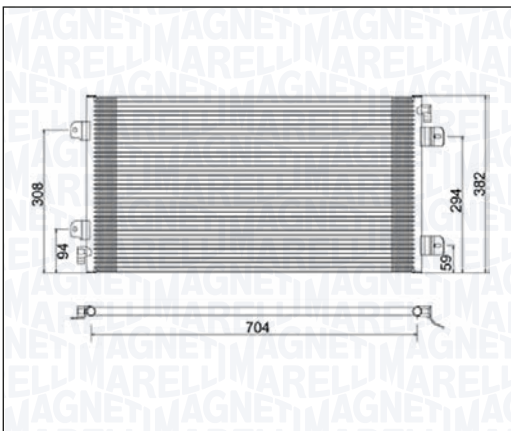

BC941 - 350203941000

OPEL MOVANO A All Models	07/98 →
RENAULT MASTER II 1.9 dCi - 2.2 dCi - 2.5 dCi - 3.0 dCi	09/00 →
VAUXHALL MOVANO A All Models	10/98 → 05/10