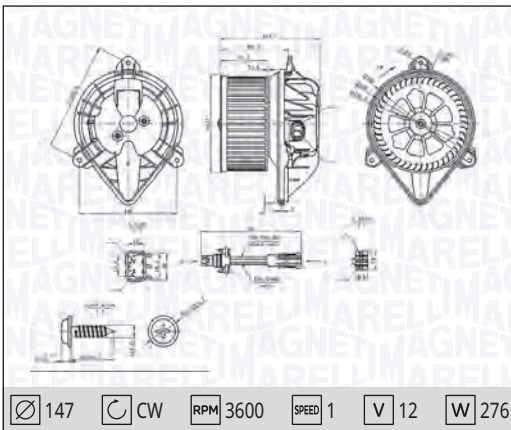

**MTE751AX – 069412751010**

CITROËN C3 PICASSO All Models	02/09 →
PEUGEOT 308 I - 308 I SW - 308 CC All Models	09/07 → 12/14

**MTE752AX – 069412752010**

HYUNDAI i30 - i30 Station wagon (FD) All Models	10/07 → 06/12
KIA CEE'D Hatchback - CEE'D SW (ED) All Models	12/06 → 12/12
KIA PRO CEE'D (ED) All Models	02/08 → 09/12