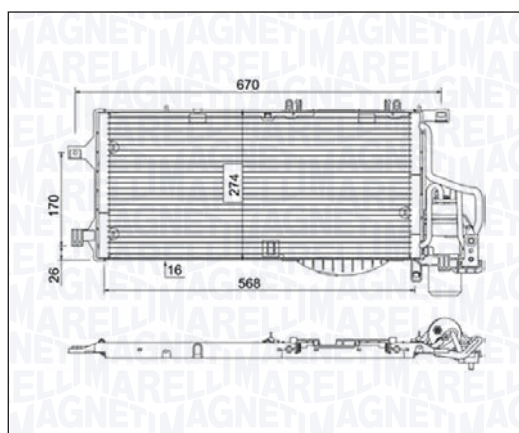

BC783 – 350203783000

OPEL COMBO 1.3 CDTI 16V - 1.7 CDTI 16V	06/04 →
OPEL CORSA C 1.3 CDTI - 1.7 CDTI	06/03 → 12/09
OPEL TIGRA TwinTop 1.3 CDTI	06/04 → 12/10
VAUXHALL COMBO C 1.3 CDTI 16V	09/04 → 02/12
VAUXHALL CORSA C 1.3 CDTI 16V - 1.7 CDTI 16V	08/00 → 04/07
VAUXHALL TIGRA TwinTop 1.3 CDTI	06/04 → 08/09