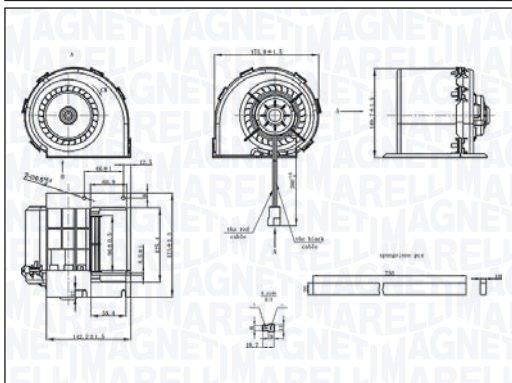

∅ 113   ⌚ CW   RPM 4150   SPEED 1   V 12   W 132

MTE325AX – 069412325010

MERCEDES-BENZ SPRINTER 2-t, 3-t (B901, B902, B903) All Models	02/95 → 05/06
MERCEDES-BENZ SPRINTER 3-t, 3,5-t (B906) All Models	06/06 →
MERCEDES-BENZ SPRINTER 4,6-t, 5-t (B906) All Models	06/06 →
MERCEDES-BENZ SPRINTER 4-t (B904) All Models	02/95 → 05/06