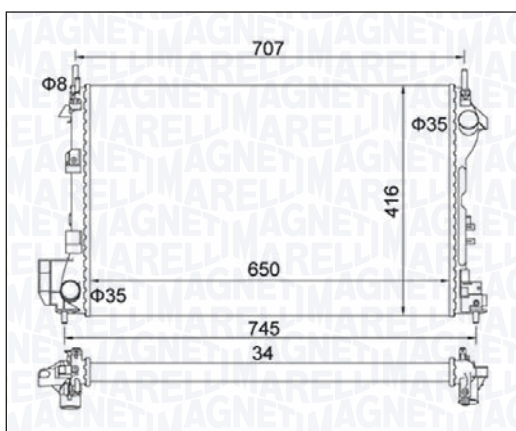

BM1957 - 350213195700

FIAT CROMA 2.2 16V	06/05 →
OPEL SIGNUM 2.0 DTI - 2.2 direct - 2.2 DTI	05/03 → 09/08
OPEL VECTRA C - VECTRA C GTS - VECTRA C Station wagon 2.0 DTI 16V - 2.2 16V - 2.2 DGi - 2.2 DTI 16V - 3.2 V6	04/02 → 12/08
VAUXHALL SIGNUM 2.0 DTI - 2.2 i	05/03 → 05/08
VAUXHALL VECTRA C - VECTRA C GTS - VECTRA C SW 2.0 DTI 16V - 2.2 DTI 16V - 2.2 16V - 2.2 direct	01/02 → 10/08