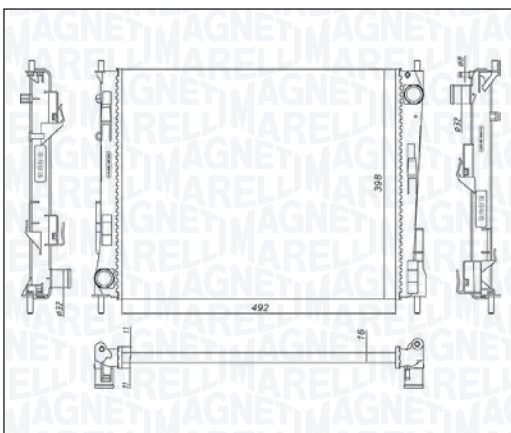

BM1868 - 350213186800

RENAULT TWINGO II 1.2 - 1.2 16V - 1.6 RS	03/07 → 09/14