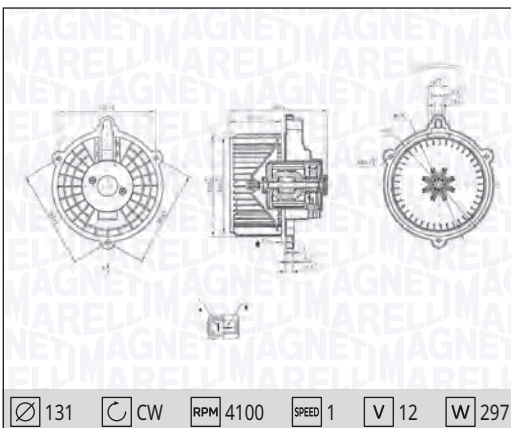

Ø 131   ⌚ CW   RPM 4100   SPEED 1   V 12   W 297

MTE352AX – 069412352010

LAND ROVER FREELANDER 2 (L359) All Models

10/06 → 10/14

LAND ROVER RANGE ROVER EVOQUE - RANGE ROVER
EVOQUE Cabriolet (L538) All Models

06/11 → 12/19

VOLVO S60 II All Models

04/10 → 12/18

VOLVO S80 II All Models

03/06 → 12/16

VOLVO V60 I All Models

02/11 → 05/18

VOLVO V60 II D4 Polestar AWD

02/18 → 12/20

VOLVO V70 III All Models

04/07 → 04/16

VOLVO XC60 I All Models

05/08 → 04/17

VOLVO XC70 II All Models

04/07 → 12/16