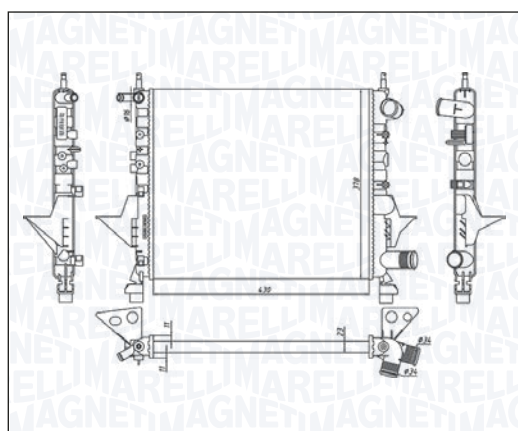

BM1718 - 350213171800

RENAULT TWINGO I 1.2 - 1.2 16V - 1.2 LPG

05/96 → 06/07