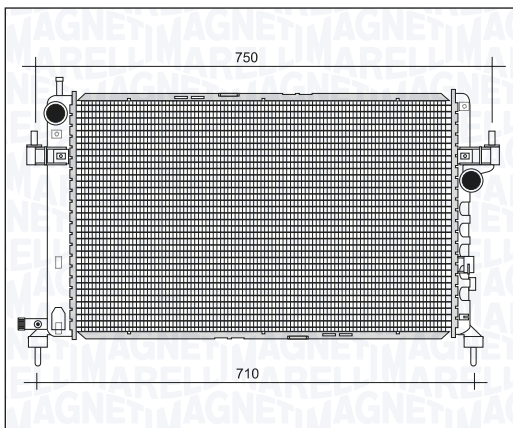

BM977 - 350213977000

OPEL COMBO - COMBO Tour	1.3 CDTI 16V - 1.7 CDTI 16V	06/04 →
OPEL CORSA C	1.3 CDTI - 1.7 CDTI - 1.7 DI	09/00 → 12/09
OPEL TIGRA TwinTop	1.3 CDTI	06/04 → 12/10
VAUXHALL COMBO C - COMBO TOUR C	1.3 CDTI 16V - 1.7 CDTI 16V	09/04 → 02/12
VAUXHALL CORSA C	1.3 CDTI 16V - 1.7 CDTI 16V	10/03 → 04/07
VAUXHALL TIGRA TwinTop	1.3 CDTI	06/04 → 08/09