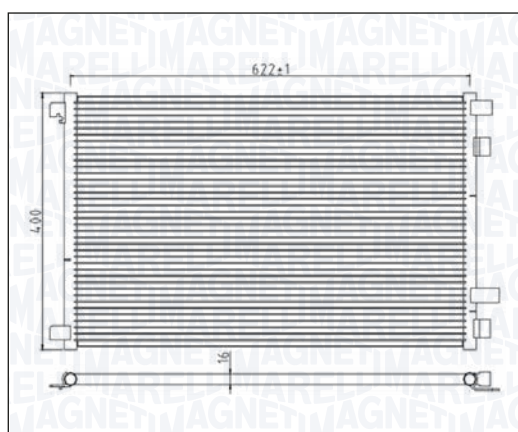

BC932 – 350203932000

RENAULT GRAND SCÉNIC II All Models	04/04 → 06/09
RENAULT MEGANE II - MEGANE II Coupé-Cabriolet - MEGANE II Station wagon - MEGANE II Sedan All Models	11/02 → 12/10
RENAULT SCÉNIC II All Models	06/03 → 06/09