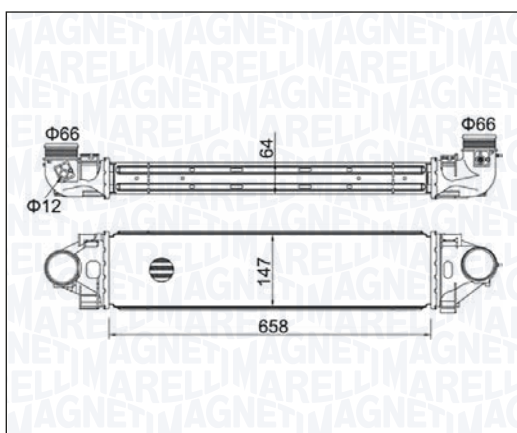

MST499 – 351319204990

LAND ROVER FREELANDER 2 2.2	10/06 → 10/14