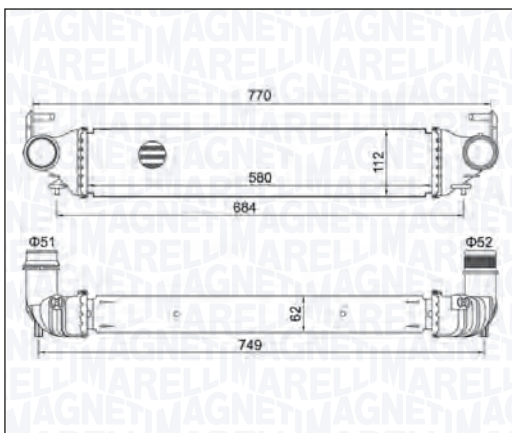

MST562 - 351319205620

FIAT 500X 1.3 D - 1.4 - 1.6 D - 2.0 D

11/14 →

JEEP RENEGADE 1.4 - 1.6 CRD - 2.0 CRD

07/14 →