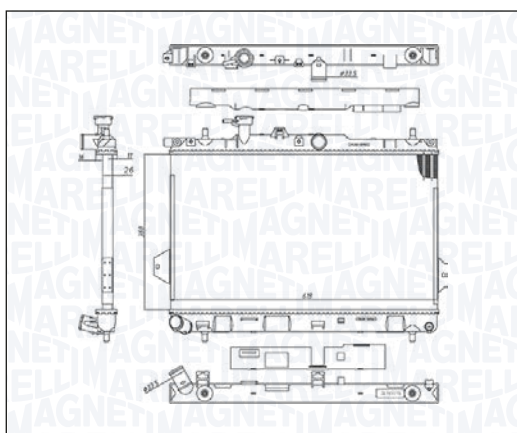

BM1104 - 350213110400

HYUNDAI MATRIX (FC) 1.6 - 1.8

06/01 → 08/10