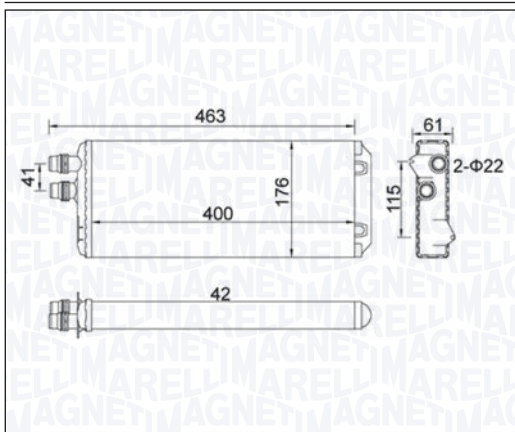

**BR308 - 350218308000**

IVECO DAILY IV All Models	05/06 → 08/11
IVECO DAILY V All Models	09/11 → 02/14

**BR309 - 350218309000**

IVECO DAILY IV All Models	05/06 → 08/11
IVECO DAILY V All Models	09/11 → 02/14