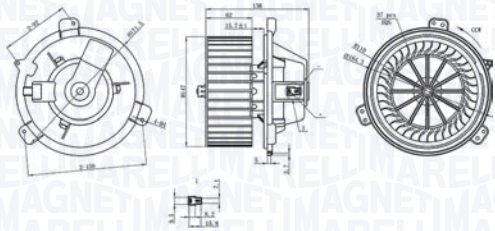

MTE313AX – 069412313010

FIAT PUNTO - PUNTO Cabriolet (176_) All Models	09/93 → 09/99
LANCIA Y (840_) All Models	11/95 → 09/03

Ø 147 CCW RPM 3100 SPEED 1 V 12 W 162