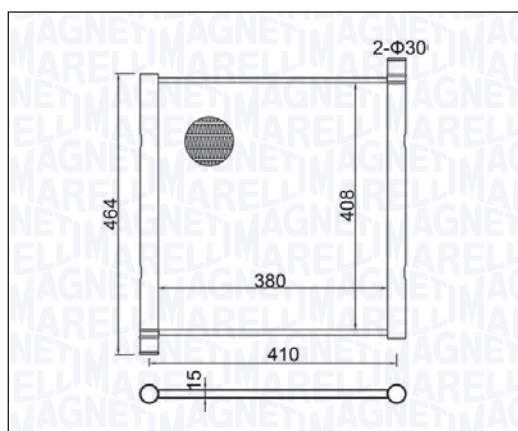

BM1519 - 350213151900

SMART FORTWO Coupé - FORTWO Cabriolet (451) All Models	01/07 →
--	---------

BM1520 - 350213152000

ALFA ROMEO 159 - 159 Sportwagon All Models	06/05 → 12/12
ALFA ROMEO BRERA All Models	01/06 → 05/11
ALFA ROMEO SPIDER All Models	03/06 → 03/11