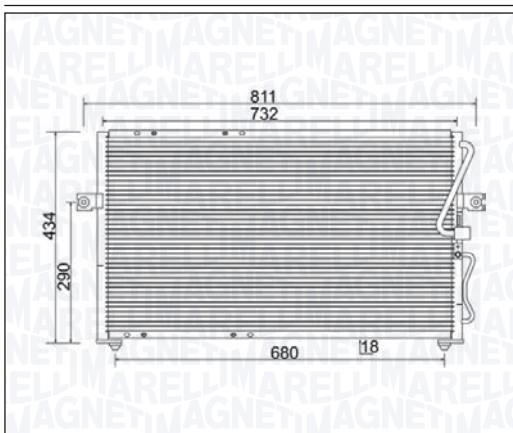

BC985 – 350203985000

KIA CARNIVAL I All Models	08/99 → 10/01
KIA CARNIVAL II All Models	10/01 → 06/06