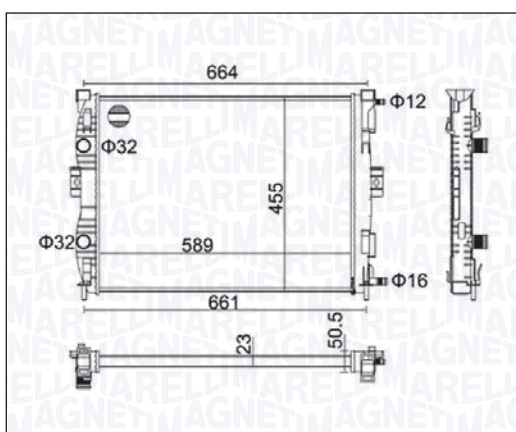

BM1606 - 350213160600

RENAULT GRAND SCÉNIC II 1.6 - 1.6 Flex	04/04 →
RENAULT MEGANE II - MEGANE II Coupé-Cabriolet - MEGANE II SW - MEGANE II Sedan	11/02 → 12/09
1.4 - 1.4 16V - 1.6 - 1.6 16V - 1.6 Bifuel - 1.6 Flex-Fuel - 1.9 DCi	
RENAULT SCÉNIC II 1.4 - 1.6 - 1.6 16V	06/03 → 11/08