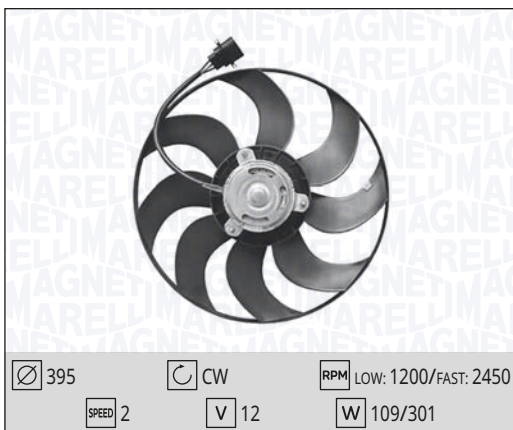

∅ 395
CW
RPM Low: 1200/FAST: 2450
SPEED 2
V 12
W 109/301

MTC728AX - 069422728010

SEAT IBIZA III 1.4 TDI	05/05 → 11/09
------------------------	---------------

∅ 383
CW
RPM 2000
SPEED 1
V 12
W 126

MTC729AX - 069422729010