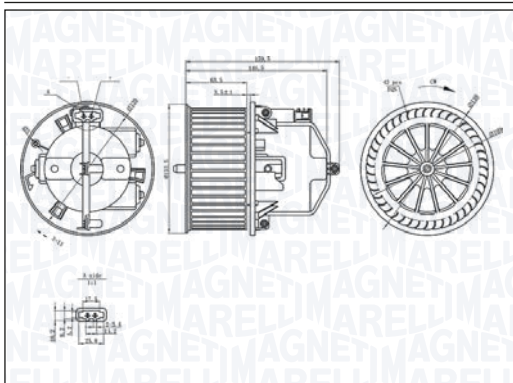

∅ 133.5   ⌚ CW   RPM 3800   SPEED 1   V 12   W 162

MTE371AX - 069412371010

LAND ROVER RANGE ROVER EVOQUE -
RANGE ROVER EVOQUE Cabriolet (L538) 2.0 D

06/15 → 12/19