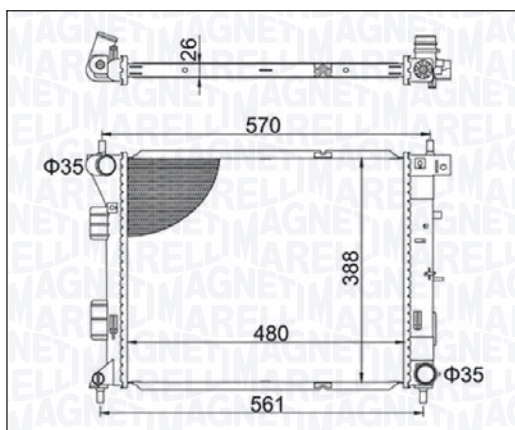

BM1736 - 350213173600

HYUNDAI ELANTRA V Sedan 1.6 CRDi	02/11 → 12/15
HYUNDAI i30 - i30 Coupé - i30 Station wagon (GD) 1.4 CRDi - 1.6 CRDi	12/11 →
KIA CEE'D - CEE'D Combi Van - Sportswagon (JD) 1.4 CRDi - 1.6 CRDi	05/12 →
KIA PRO CEE'D - PRO CEE'D Hatchback Van (JD) 1.4 CRDi - 1.6 CRDi	10/12 →