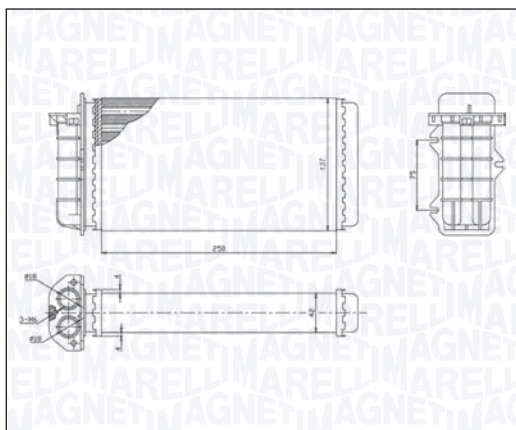

BR441 - 350218441000

ALFA ROMEO 145 All Models	10/95 → 2001
ALFA ROMEO 146 All Models	12/94 → 2001
FIAT BRAVA - BRAVO I All Models	10/95 → 12/02
FIAT COUPÉ All Models	08/96 → 08/00
FIAT MAREA - MAREA Weekend All Models	09/96 → 06/03