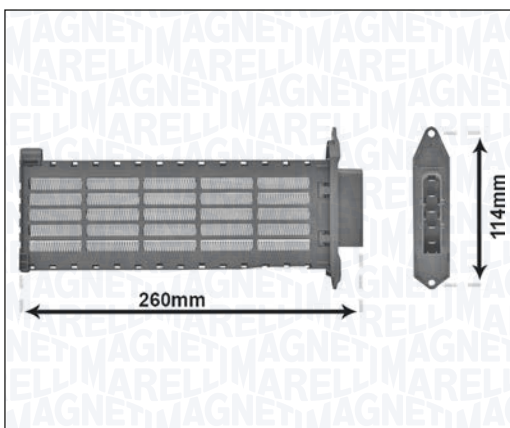

BR446 – 350218446000

CITROËN C2 1.4 HDi - 1.6 HDi	09/03 → 12/09
CITROËN C3 I - C3 Pluriel 1.4 16V HDi - 1.4 HDi - 1.6 16V HDi	02/02 →
CITROËN C3 PICASSO 1.6 HDi	02/09 →
CITROËN C4 II All Models	11/09 →
CITROËN DS 4 All Models	11/11 → 07/15
PEUGEOT 207/207+ - 207 CC - 207 SW All Models	02/06 → 12/15
PEUGEOT 308 I - 308 I SW - 308 CC All Models	09/07 → 12/14
PEUGEOT 1007 1.4 HDi - 1.6 HDi	04/05 →