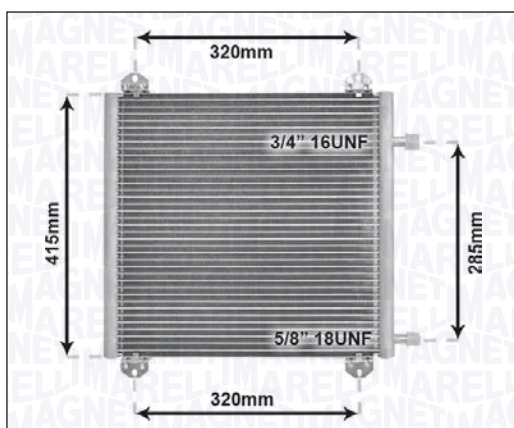

BC866 – 350203866000

RENAULT TWINGO I All Models

05/96 → 06/07