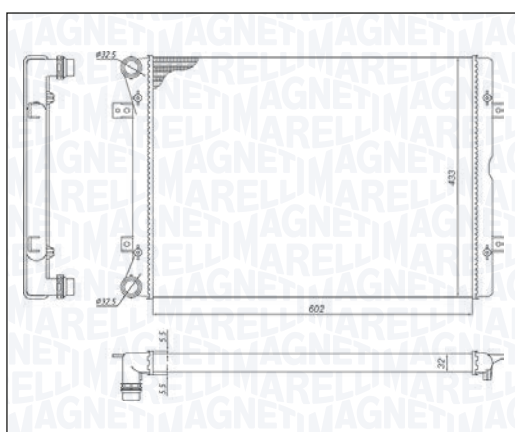

BM1961 - 350213196100

SEAT ALHAMBRA (7V8, 7V9) 1.9 TDI - 2.0 TDI	11/02 → 03/10
VOLKSWAGEN SHARAN (7M8, 7M9, 7M6) 1.9 TDI - 2.0 TDI	11/02 → 03/10

BM1962 - 350213196200

FIAT PANDA / PANDA CLASSIC (169_) 1.1 - 1.2 - 1.2 4x4 - 1.2 LPG - 1.2 Natural Power	09/03 →
--	---------