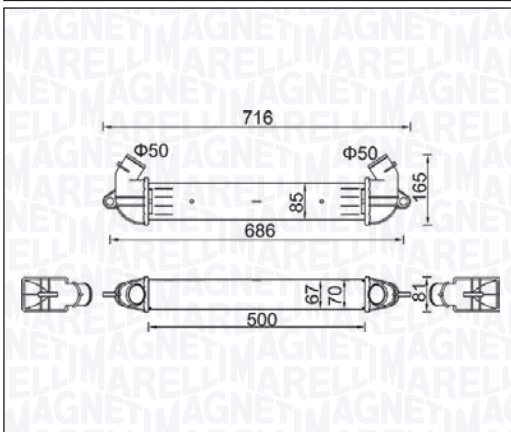

MST461 - 351319204610

FIAT DOBLÒ (223_) 1.3 JTD - 1.9 JTD

10/01 →