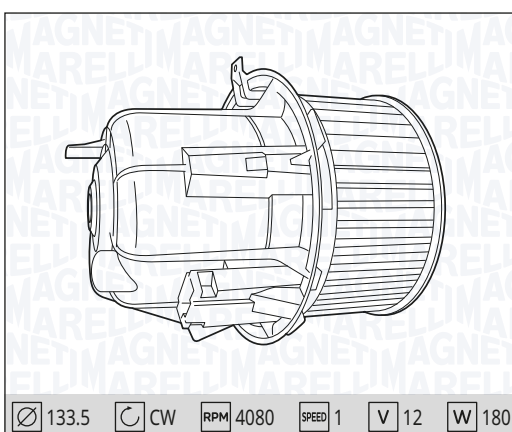

133.5 CW RPM 4080 SPEED 1 V 12 W 180

MTE704AX - 069412704010

CITROËN C3 II All Models

11/09 →

CITROËN DS 3 All Models

11/09 → 03/15

CITROËN DS 3 Cabriolet All Models

01/13 → 07/15

DS DS 3 - DS 3 Cabriolet (SA_, SB_) All Models

04/15 → 07/19

DS DS 3 CROSSBACK (UR_, UC_, UJ_) 1.2 PureTech 130

10/18 →