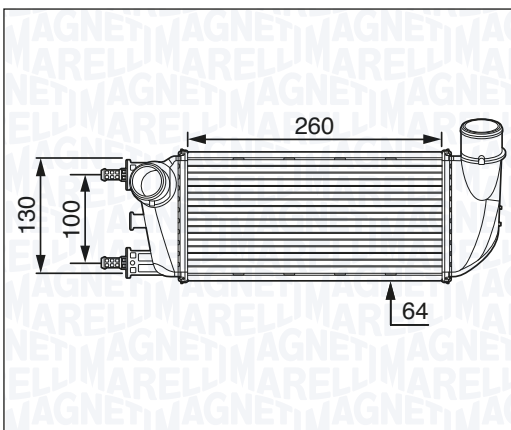

MST149 - 351319201490

FIAT 500 - 500 C	1.2 - 1.3 D Multijet	07/07 →
FORD KA	1.3 TDCi	10/08 → 05/16