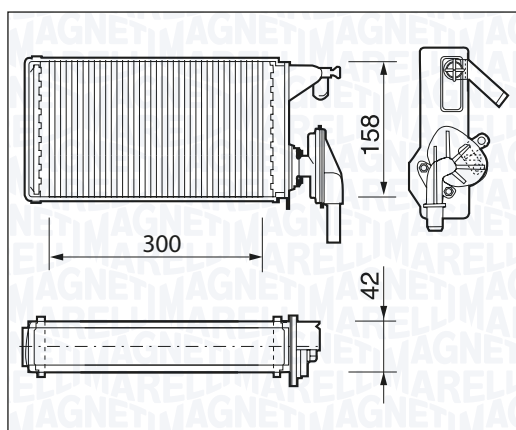

BR063 - 350218063000

CITROËN JUMPER (230) All Models

02/94 → 04/02

CITROËN JUMPER (244) All Models

02/02 →

FIAT DUCATO (230_) All Models

03/94 → 04/02

FIAT DUCATO (244_) All Models

04/02 →

PEUGEOT BOXER (230) All Models

03/94 → 04/02

PEUGEOT BOXER (244) All Models

04/02 →