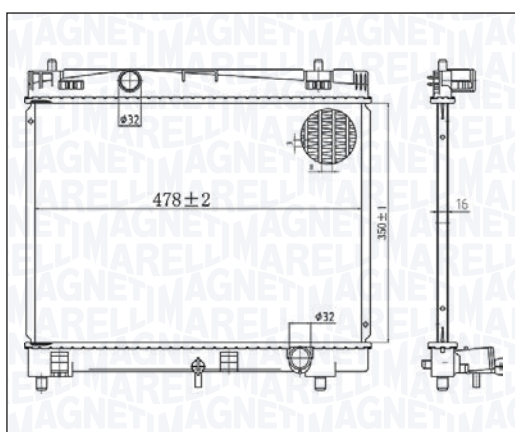

BM1675 - 350213167500

SEAT Mii 1.0 - 1.0 EcoFuel	10/11 → 07/19
SEAT Mii electric	01/20 →
SKODA CITIGO 1.0 - 1.0 CNG	10/11 → 08/19
SKODA E-CITIGO e iV	09/19 →
VOLKSWAGEN LOAD UP 1.0 - 1.0 EcoFuel - e-Load Up	12/14 →
VOLKSWAGEN UP! 1.0 - 1.0 EcoFuel - 1.0 GTI - 1.0 TSI - e-Up	08/11 → 08/20