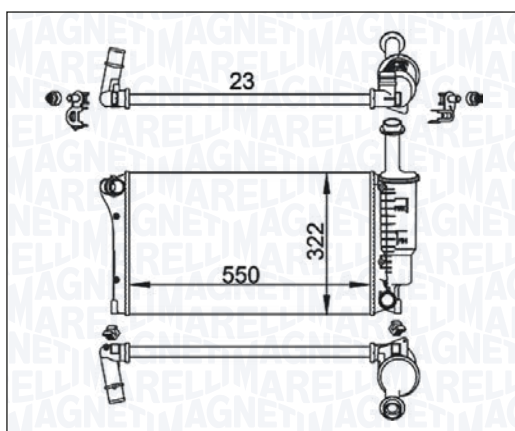

BM1961 - 350213196100

SEAT ALHAMBRA (7V8, 7V9) 1.9 TDI - 2.0 TDI	11/02 → 03/10
VOLKSWAGEN SHARAN (7M8, 7M9, 7M6) 1.9 TDI - 2.0 TDI	11/02 → 03/10

BM1962 - 350213196200

FIAT PANDA / PANDA CLASSIC (169_) 1.1 - 1.2 - 1.2 4x4 - 1.2 LPG - 1.2 Natural Power	09/03 →
--	---------