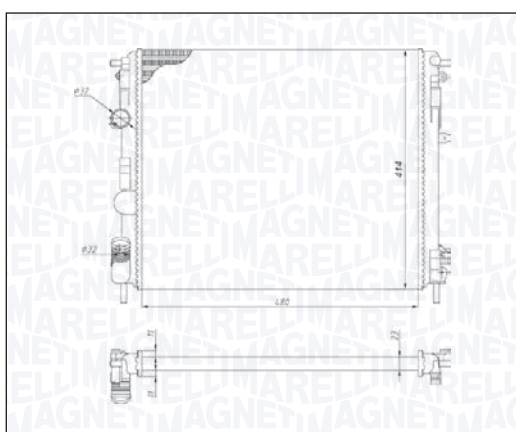

BM1952 - 350213195200

DACIA LOGAN - LOGAN EXPRESS - LOGAN Pick-up 1.4 - 1.6 - 1.6 BiFuel	09/04 →
NISSAN KUBISTAR (X76) 1.2 16V - 1.5 dCi - 1.6 16V	08/03 → 10/09
RENAULT CLIO II 1.2 - 1.2 LPG - 1.2 16V - 1.4 - 1.4 16V - 1.6 16V - 1.6 Flex - 1.9 D - 1.9 dTi - 2.0 16V Sport	09/98 → 08/16
RENAULT KANGOO - KANGOO Express 1.6 16V - 1.6 16V bivalent - 1.9 dCi - 1.9 dTi - D 55 1.9 - D 65 1.9	08/97 →
RENAULT THALIA I 1.2 16V - 1.4 - 1.4 16V - 1.6 16V - 1.9 D	02/98 → 02/09
RENAULT THALIA II 1.2 16V	09/08 → 06/14