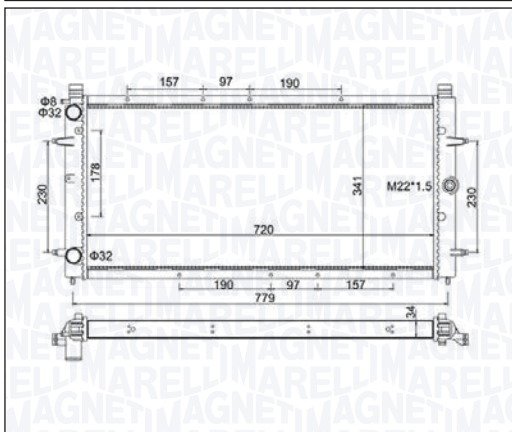

BM1746 - 350213174600

VOLKSWAGEN SHARAN (7M8, 7M9, 7M6) 1.8 T 20V - 1.9 TDI	09/95 → 03/10
VOLKSWAGEN TRANSPORTER IV 1.8 - 2.0 - 2.5 - 1.9 D - 1.9 TD - 2.4 D - 2.5 TDI	07/90 → 04/03