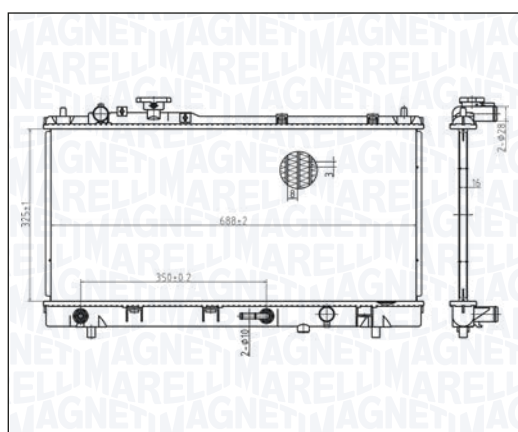

BM1752 - 350213175200

MAZDA 323 F VI - 323 S VI 1.6	01/01 → 05/04