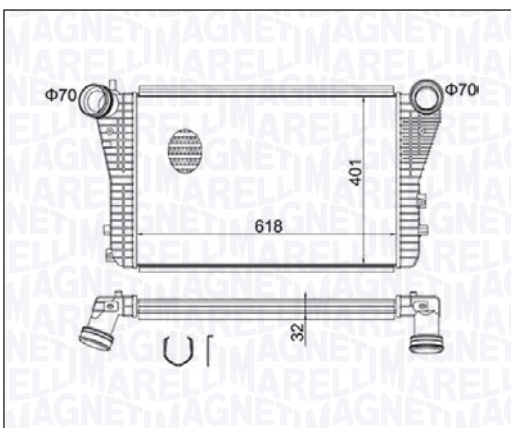

MST403 - 351319204030

AUDI A3 - A3 Cabriolet - A3 Sportback (8P1-8P7-8PA) 1.8 TFSI - 1.9 TDI - 2.0 TDI - 2.0 TDI 16V - 2.0 TFSI 05/03 → 08/12
AUDI TT - TT Roadster (8J) 1.8 TFSI - 2.0 TDI - 2.0 TFSI 06/08 → 06/14
SEAT ALTEA - ALTEA XL 1.8 TFSI - 1.9 TDI - 2.0 TDI 03/04 →
SEAT LEON (1P1) 1.8 TSI - 1.9 TDI - 2.0 TFSI 05/05 → 03/09
SEAT TOLEDO III 1.8 TFSI - 1.9 TDI - 2.0 TDI 04/04 → 05/09
SKODA OCTAVIA II - OCTAVIA II Combi 1.8 TSI - 2.0 TFSI - 1.9 TDI - 2.0 TDI - 2.0 TDI 16V 02/04 → 02/13
SKODA SUPERB II - SUPERB II Station wagon 1.8 TSI - 2.0 TFSI - 1.9 TDI - 2.0 TDI 03/08 → 05/15
SKODA YETI 1.8 TSI 11/09 → 12/17
VOLKSWAGEN BEETLE 1.4 TSI 10/11 → 07/16