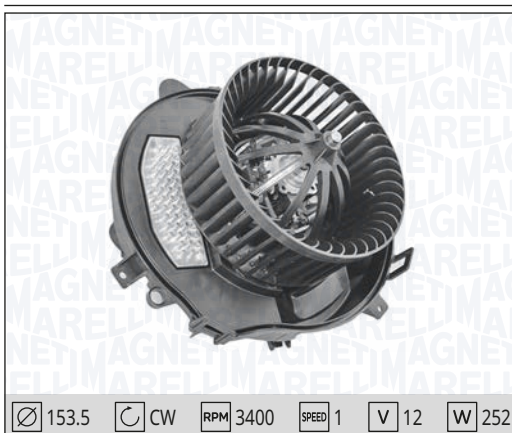

MTE750AX – 069412750010

AUDI A3 (8V1, 8VK) All Models	04/12 → 12/17
AUDI A3 Cabriolet (8V7, 8VE) All Models	10/13 →
AUDI A3 Limousine (8VS, 8VM) All Models	09/13 →
AUDI A3 Limousine (8YS) 31 TFSI Mild Hybrid	06/20 →
AUDI A3 Sportback (8VA, 8VF) All Models	09/12 →
AUDI A3 Sportback (8YA) 30 TFSI Mild Hybrid - 35 TFSI	06/20 →
AUDI Q2 (GAB, GAG) 2.0 TDI - 35 TFSI	07/16 →
AUDI Q3 (F3B) 35 TFSI	08/18 →
SEAT LEON - LEON SC - LEON ST (5F1, 5F5, 5F8) All Models	12/12 →
SKODA KAROQ All Models	07/17 →
SKODA KODIAQ All Models	10/16 →
SKODA OCTAVIA III - OCTAVIA III Combi All Models	11/12 →
SKODA OCTAVIA IV - OCTAVIA IV Combi 1.5 TSI - 2.0 TDI	11/19 →
SKODA SUPERB III - SUPERB III Station wagon All Models	03/15 →
VOLKSWAGEN GOLF VII All Models	08/12 →
VOLKSWAGEN GOLF VII SPORTSVAN All Models	02/14 →
VOLKSWAGEN GOLF VIII - GOLF VIII Variant All Models	08/19 →
VOLKSWAGEN PASSAT B8 - PASSAT B8 Variant - PASSAT B8 ALLTRACK All Models	08/14 →
VOLKSWAGEN TIGUAN (AD1, AX1) All Models	01/16 →
VOLKSWAGEN TOURAN (5T1) All Models	05/15 →