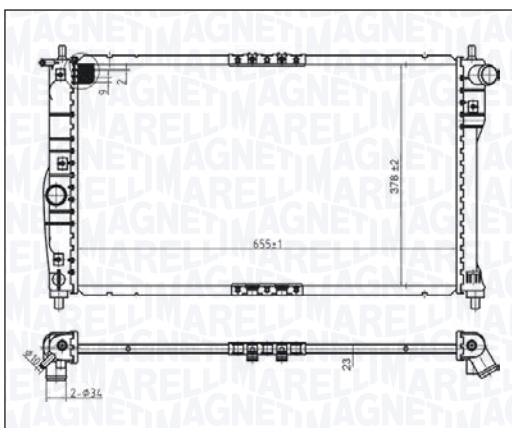

BM1749 - 350213174900

DAEWOO LEGANZA (KLAV) 2.0 16V - 2.2 16V	06/97 → 12/02
DAEWOO NUBIRA (J100, J200) 1.6 16V - 2.0 16V	05/97 →