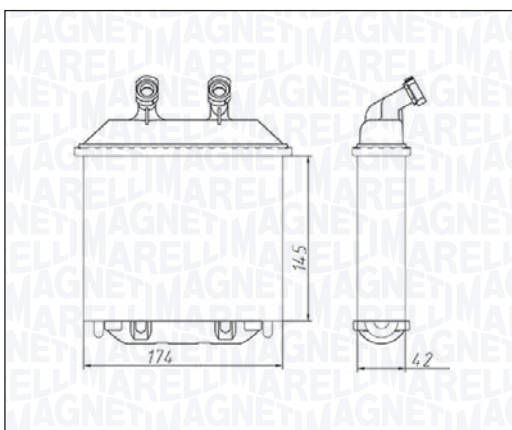

BR415 - 350218415000

OPEL COMBO (71_)	All Models	07/94 → 10/01
OPEL CORSA B	All Models	03/93 → 09/00
OPEL TIGRA (S93)	1.4 16V - 1.6 16V	07/94 → 12/00
VAUXHALL COMBO B	1.4 - 1.7 D	07/94 → 10/01
VAUXHALL CORSA B	All Models	03/93 → 09/00
VAUXHALL TIGRA (S93)	1.4 16 V - 1.6 16 V	07/94 → 12/00