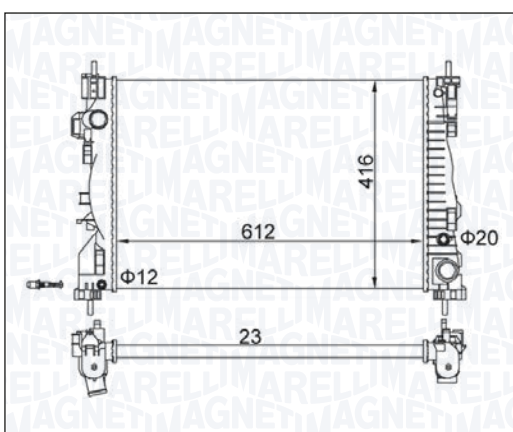

BM1297 - 350213129700

ALFA ROMEO GIULIETTA 1.4 TB - 1.4 BiFuel

04/10 → 12/20