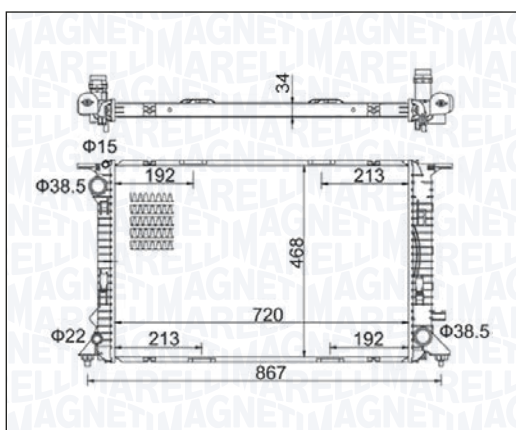

BM1958 - 350213195800

AUDI A4 - A4 Avant (B8) 2.7 - 3.0 TDI - 3.0 TFSI - 3.2 FSI - S4	11/07 → 12/15
AUDI A4 Allroad (B8) 3.0 TDI	04/09 → 05/16
AUDI A5 - A5 Sportback - A5 Cabriolet (8T3 - 8TA - 8F7) 2.7 TDI - 3.0 TDI - 3.2 FSI	06/07 → 01/17
AUDI A6 - A6 Avant (C7) 2.8 FSI - 3.0 TDI - 3.0 TFSI - S6	11/10 → 09/18
AUDI A6 Allroad (C7) 3.0 TDI - 3.0 TFSI	01/12 → 09/18
AUDI A7 Sportback (4GA, 4GF) 2.8 FSI - 3.0 TDI - 3.0 TFSI	10/10 → 05/18