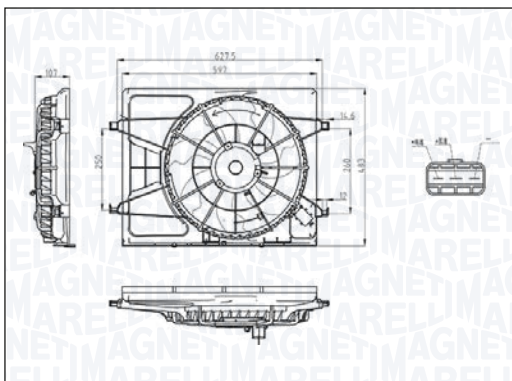

∅ 420
RPM 1850
SPEED 1
V 12
W 96

MTC793AX – 069422793010

HYUNDAI ELANTRA IV Sedan (HD) 1.6 CVT - 2.0 CVT	06/06 → 06/11
HYUNDAI i30 - i30 Station wagon (FD) 1.4 - 1. LPG - 1.6	10/07 → 06/12