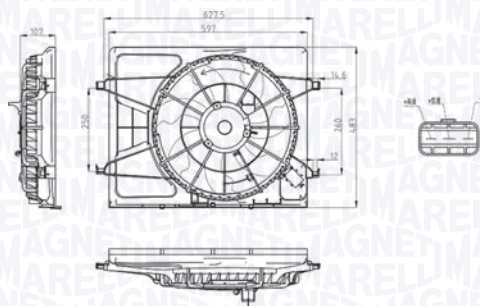

MTC796AX - 069422796010

KIA CEE'D Hatchback - CEE'D SW (ED) 1.4 - 1.4 CVT - 1.4 LPG - 1.6 - 1.6 CVT - 1.6 LPG - 1.4 - 1.6	12/06 → 12/12
KIA PRO CEE'D (ED) 1.4 - 1.4 CVT - 1.6 CVT - 1.4 - 1.6	02/08 → 02/13

Ø 420 CW RPM 1600 SPEED 1 V 12 W 110