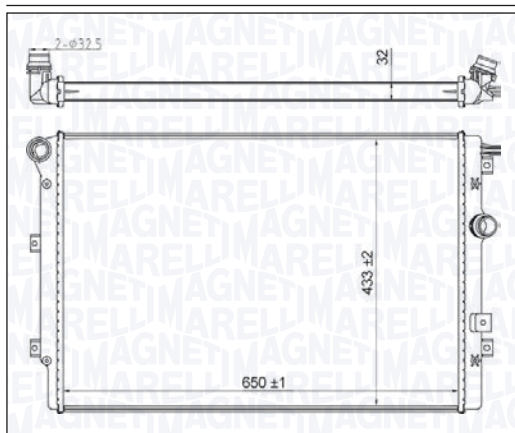

BM1968 - 350213196800

SEAT ALHAMBRA (710, 711)	1.4 TSI - 1.8 TSI - 2.0 TDI - 2.0 TFSI	06/10 → 05/12
VOLKSWAGEN SHARAN (7N1, 7N2)	1.4 TSI - 1.8 TSI - 2.0 TFSI - 2.0 TDI	05/10 →
VOLKSWAGEN TIGUAN (5N_)	1.4 TSI - 2.0 TDI - 2.0 TFSI - 2.0 TSI	09/07 → 07/18