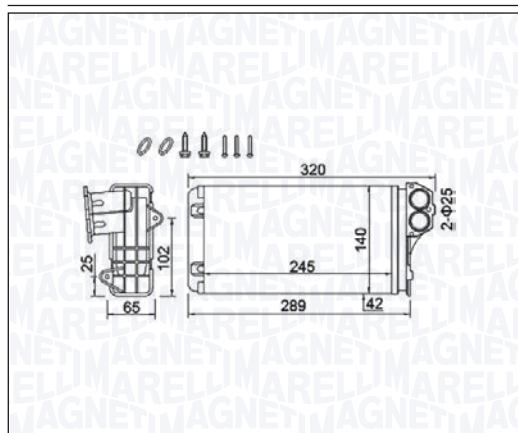

BR416 – 350218416000

CITROËN XSARA PICASSO All Models

12/99 → 11/03

PEUGEOT 206 - 206 CC - 206 SW All Models

09/98 → 04/09