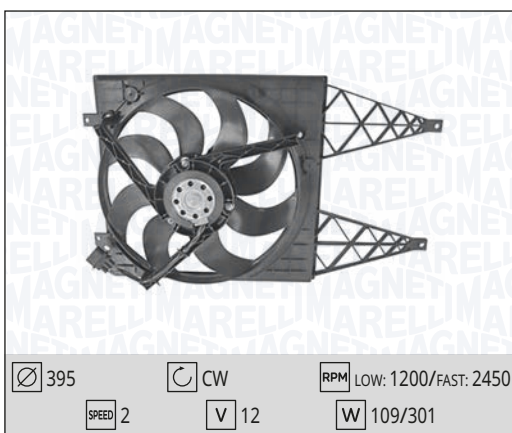

MTC723AX – 069422723010

SEAT CORDOBA (6L2) 1.4 TDI	05/05 → 11/09
SEAT IBIZA III 1.4 TDI	06/05 → 11/09
SEAT IBIZA IV - IBIZA IV SC - IBIZA IV ST 1.2 - 1.2 TDI - 1.2 TSI - 1.4 TDI - 1.6 - 1.6 TDI - 1.9 TDI - 2.0	07/09 → 05/15
SKODA FABIA I - FABIA I Praktik - FABIA I Sedan 1.4 16V	10/99 → 03/08
SKODA FABIA II - FABIA II Combi 1.2 TDI - 1.2 TSI - 1.4 TDI - 1.6 TDI - 1.9 TDI	05/10 → 12/14
SKODA RAPID - RAPID Spaceback 1.2 TSI - 1.4 TSI - 1.6 - 1.6 SRE - 1.6 TDI	07/12 → 12/19
SKODA ROOMSTER - ROOMSTER Praktik 1.2 TDI - 1.2 TSI - 1.4 TDI - 1.6 TDI - 1.9 TDI	03/06 → 05/15
VOLKSWAGEN FOX 1.2 - 1.4	04/05 → 12/11
VOLKSWAGEN POLO IV 1.2 - 1.2 12V - 1.4 16V - 1.4 FSI - 1.4 TDI - 1.9 SDI	10/01 → 11/09
VOLKSWAGEN POLO V 1.2 TDI - 1.2 TSI - 1.2 TSI 16V - 1.4 TDI - 1.6 TDI	06/09 →
VOLKSWAGEN POLO V Sedan 1.6	05/10 →