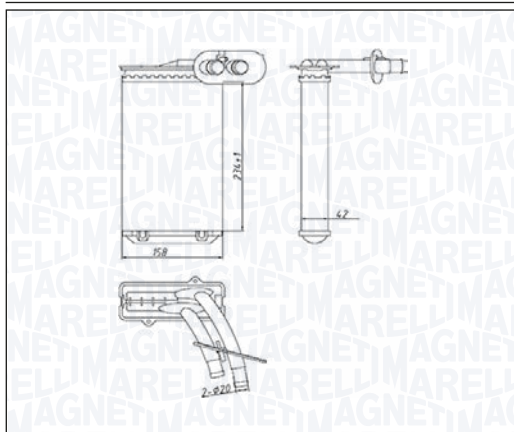

BR447 – 350218447000

AUDI A3 (8L1) 1.6 - 1.8 T - 1.9 TDI	09/96 → 07/98
SEAT AROSA All Models	05/97 → 06/04
SEAT CORDOBA - CORDOBA Vario (6K1, 6K2, 6K5) All Models	02/93 → 12/02
SEAT IBIZA II All Models	03/93 → 02/02
SEAT INCA All Models	11/95 → 06/03
SEAT TOLEDO I All Models	05/91 → 03/99
SKODA OCTAVIA I - OCTAVIA I Combi All Models	09/96 → 12/10
VOLKSWAGEN CADDY II All Models	11/95 → 2004
VOLKSWAGEN CORRADO (531) All Models	09/88 → 12/95
VOLKSWAGEN GOLF II All Models	08/83 → 12/92
VOLKSWAGEN GOLF III - GOLF III Cabriolet - GOLF III Variant All Models	11/91 → 04/99
VOLKSWAGEN JETTA II All Models	01/84 → 12/92
VOLKSWAGEN LUPO I All Models	09/98 → 07/05
VOLKSWAGEN PASSAT B3/B4 - PASSAT B3/B4 Variant All Models	02/88 → 05/97
VOLKSWAGEN POLO (6N2) All Models	10/99 → 09/01
VOLKSWAGEN POLO III All Models	10/94 → 10/99
VOLKSWAGEN POLO III CLASSIC - POLO Variant All Models	12/95 → 09/01
VOLKSWAGEN VENTO All Models	11/91 → 09/98