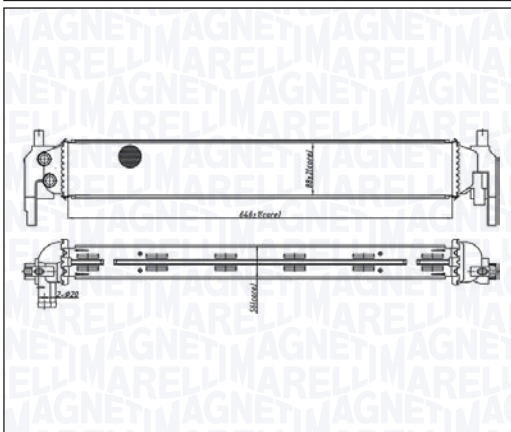

BM1668 - 350213166800

AUDI A1 - A1 Sportback	1.2 TFSI - 1.4 TDI - 1.4 TFSI - 1.4 TSI	05/10 → 10/18
SEAT IBIZA IV - IBIZA IV SC	1.2 TSI	09/10 → 03/12
SEAT TOLEDO IV	1.0 TSI - 1.4 TDI - 1.4 TSI	07/12 → 04/19
SKODA FABIA II - FABIA II Combi	1.2 TSI	03/10 → 12/14
SKODA FABIA III - FABIA III SW	1.0 TSI - 1.2 TSI - 1.4 TDI - 1.4 TSI	08/14 →
SKODA RAPID - RAPID Spaceback	1.2 TSI - 1.4 TSI	07/12 → 05/15
SKODA ROOMSTER - Praktik	1.2 TSI	03/10 → 05/15
VOLKSWAGEN POLO V (602, 604, 612, 614)	1.4 TSI	05/16 →
VOLKSWAGEN POLO V (6R1, 6C1)	1.0 TSI - 1.2 TSI - 1.4 TDI - 1.4 TSI	11/09 →