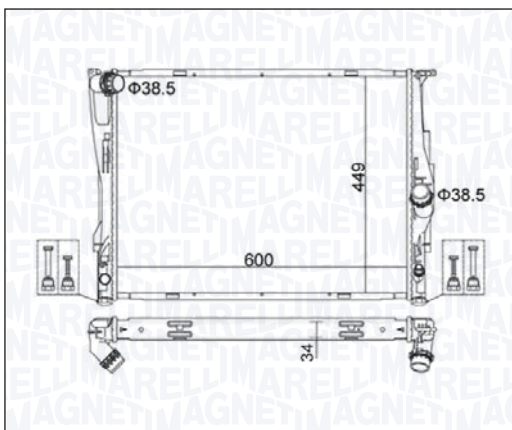

BM1627 - 350213162700

BMW 1 SERIES (E81-E87) 130 i	09/05 → 12/11
BMW 1 SERIES Cabriolet (E88) 125 i	12/07 → 10/13
BMW 1 SERIES Coupé (E82) 125 i	03/08 → 10/13
BMW 3 SERIES (E90) 325 i - 325 xi - 330 i - 330 xi	12/04 → 12/11
BMW 3 SERIES Cabriolet (E93) 323 i - 325 i - 330 i	10/06 → 12/13
BMW 3 SERIES Coupé (E92) 323 i - 325 i - 325 i xDrive - 325 xi - 330 i - 330 xDrive	04/06 → 10/13
BMW 3 SERIES Touring (E91) 323 i - 325 i - 325 i xDrive - 325 xi - 330 i - 330 i xDrive - 330 xi	12/04 → 06/12
BMW Z4 Roadster (E89) sDrive 23 i - sDrive 30 i	02/09 → 08/11