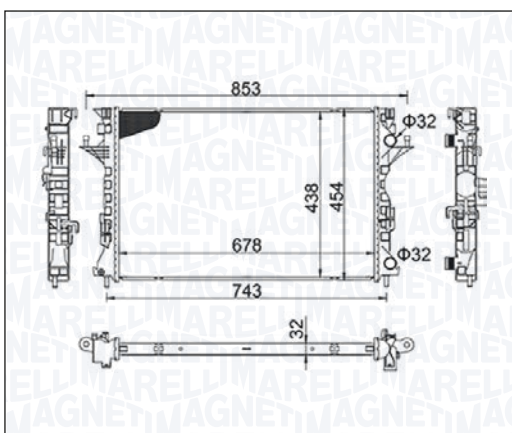

BM1522 - 350213152200

RENAULT ESPACE IV	2.0 dCi	01/06 →
RENAULT LAGUNA II - LAGUNA II Grandtour	1.9 dCi - 2.0 dCi - 2.2 dCi	05/05 → 12/07