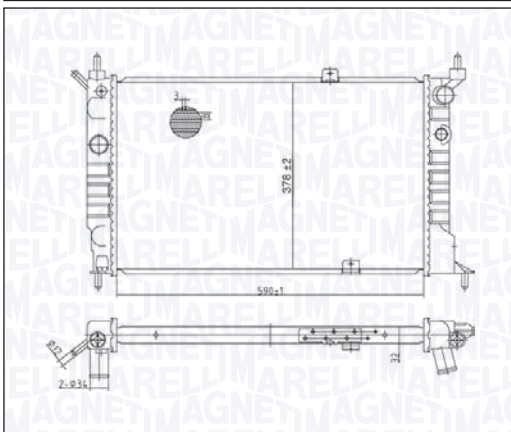

BM1755 - 350213175500

OPEL ASTRA F - ASTRA F SW

1.4 - 1.4 i - 1.4 Si - 1.4 i 16V - 1.6 - 1.6 i 16V - 1.6 i - 1.6 Si - 1.7 D - 1.7 TD - 1.7 TDS - 1.8 i - 1.8 i 16V - 2.0 GSI 16V - 2.0 i - 2.0 i 16V

09/91 → 09/98

OPEL ASTRA F Cabriolet 1.4 i 16V - 1.8 i 16V - 1.4 Si - 1.6 i

03/93 → 03/01