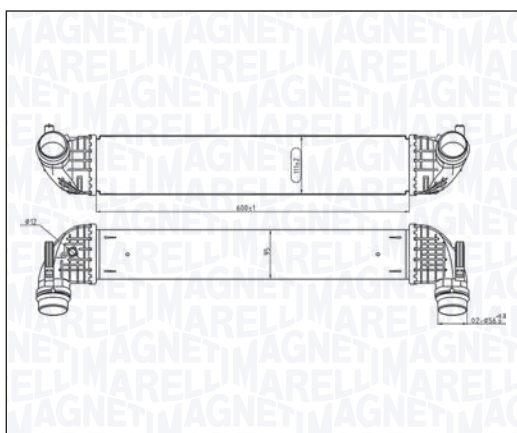

MST586 - 351319205860

OPEL ASTRA K 1.4	06/15 →
VAUXHALL ASTRA K - ASTRA K SW 1.4 Turbo	07/15 →