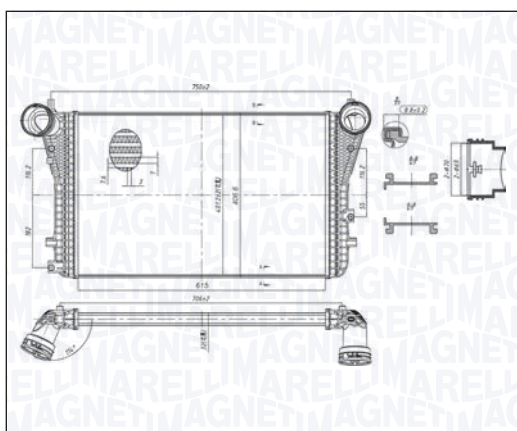

► MST403 – 351319204030

VOLKSWAGEN CADDY III	1.9 TDI	04/04 → 08/10
VOLKSWAGEN EOS	1.4 TSI - 2.0 TDI - 2.0 TFSI	05/08 → 08/15
VOLKSWAGEN GOLF V - GOLF V Variant	1.4 TSI - 1.9 TDI - 2.0 TDI - 2.0 GTI	10/03 → 12/13
VOLKSWAGEN GOLF V PLUS	1.4 TSI - 1.9 TDI - 2.0 TDI	01/05 → 01/09
VOLKSWAGEN GOLF VI	1.4 TSI - 1.8 TSI - 2.0 TDI - 2.0 TFSI	10/08 → 11/12
VOLKSWAGEN JETTA III	1.4 TSI - 1.9 TDI - 2.0 FSI	08/05 → 10/10
VOLKSWAGEN PASSAT B6 - PASSAT B6 Variant	1.4 TSI - 1.9 TDI - 2.0 TDI	03/05 → 01/12
VOLKSWAGEN SCIROCCO III	1.4 TSI - 2.0 TDI - 2.0 TFSI	05/08 → 11/17
VOLKSWAGEN TIGUAN (5N_)	1.4 TSI - 2.0 TDI	09/07 → 07/18
VOLKSWAGEN TOURAN (1T1, 1T2)	1.4 TSI - 1.9 TDI - 2.0 TDI	02/03 → 05/15
VOLKSWAGEN TOURAN (1T3)	1.4 TSI - 1.6 TDI - 2.0 TDI	05/10 → 05/15

MST404 – 351319204040

VOLKSWAGEN PASSAT B6 - PASSAT B6 Variant	1.9 TDI	03/05 → 07/10