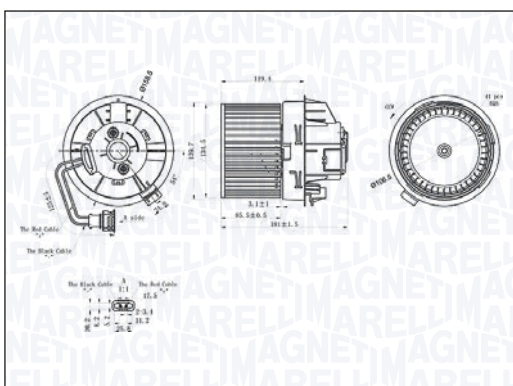

Ø 134.5 CCW RPM 3550±200 SPEED 1 V 12 W 300

MTE298AX - 069412298010

RENAULT CLIO IV - CLIO IV Grandtour All Models

11/12 →