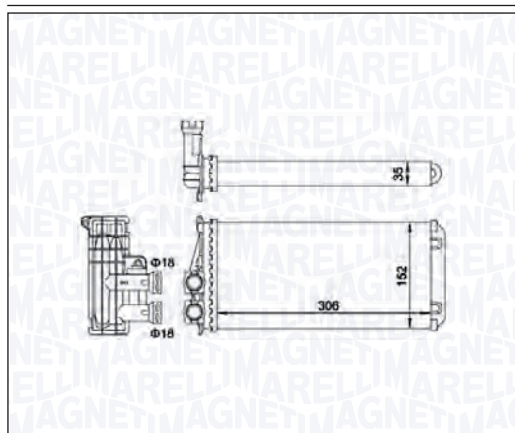

BR435 – 350218435000

CITROËN DS 5 All Models	11/11 → 07/15
DS DS 5 All Models	04/15 → 05/18
PEUGEOT 3008 I All Models	06/09 → 08/16
PEUGEOT 5008 I All Models	01/15 → 03/17