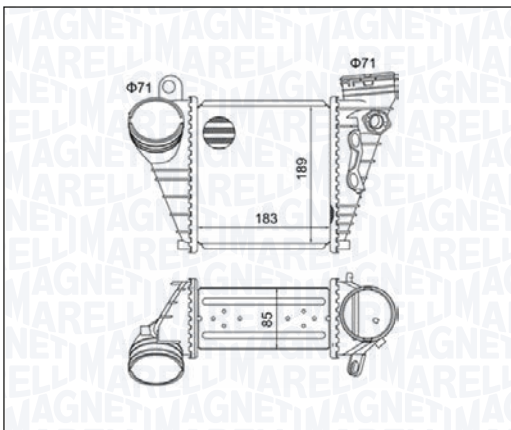

MST523 - 351319205230

AUDI A3 (8L1) 1.9 TDI	10/00 → 05/03
SEAT LEON (1M1) 1.9 TDI	05/03 → 06/06
SKODA OCTAVIA I - OCTAVIA I Combi 1.9 TDI	09/02 → 09/04
VOLKSWAGEN BORA I - Variant 1.9 TDI	11/00 → 05/05
VOLKSWAGEN GOLF IV - GOLF IV Variant 1.9 TDI	11/00 → 06/05