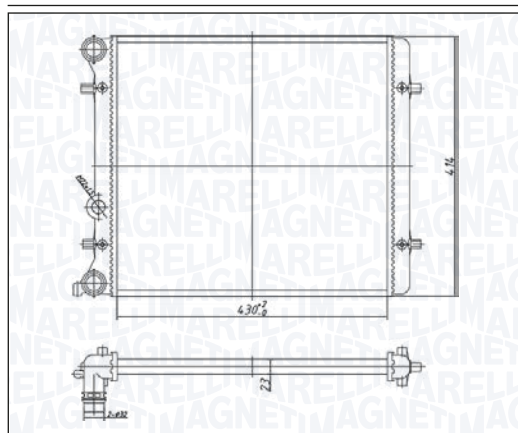

BM1667 - 350213166700

SEAT LEON (1M1) 1.4 16V - 1.9 TDI	11/99 → 06/06
SEAT TOLEDO II 1.4 16V	01/00 → 05/02
SKODA OCTAVIA I - OCTAVIA I Combi 1.4 - 1.4 16V - 1.6	04/99 → 12/10
VOLKSWAGEN BORA I - BORA Variant (1J2, 1J6) 1.4 16V	03/00 → 05/05
VOLKSWAGEN GOLF IV - GOLF IV Variant 1.4 16V	10/97 → 06/06