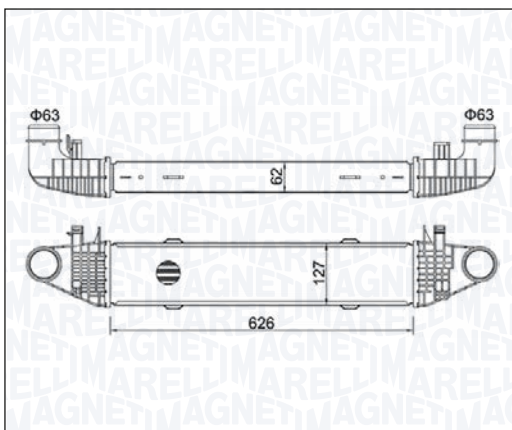

MST454 - 351319204540

MERCEDES-BENZ C CLASS - C CLASS SW (W204-S204) 180 Kompressor - 220 CDI - 320 CDI	08/00 →