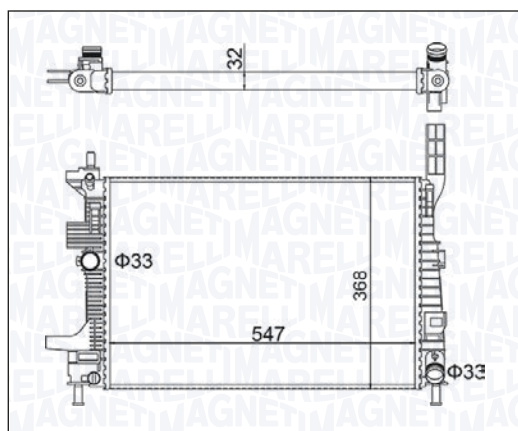

BM1597 – 350213159700

FORD FOCUS III - FOCUS III Sedan - FOCUS III Turnier 1.5 TDCi	09/14 → 12/17
FORD KUGA II 1.5 TDCi	07/16 → 06/19
FORD TOURNEO CONNECT / GRAND TOURNEO CONNECT V408 1.5 EcoBlue - 1.5 TDCi - 1.6 TDCi	05/15 →
FORD TRANSIT CONNECT 1.5 EcoBlue - 1.5 TDCi	05/15 →
FORD TRANSIT CONNECT V408 1.5 EcoBlue - 1.5 TDCi	05/15 →