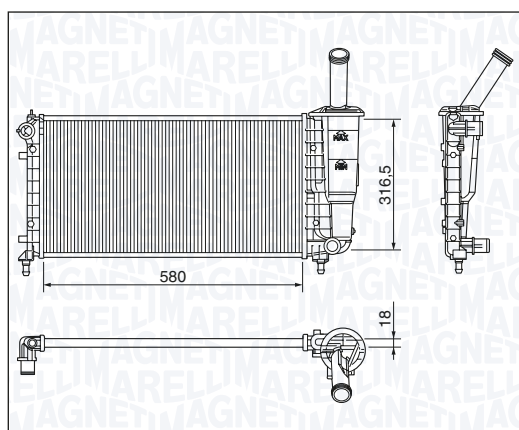

BM196 - 350213196000

FIAT PUNTO (188_)
1.2 16V - 1.2 60 - 1.2 Bifuel - 1.2 Natural Power

09/99 → 03/12