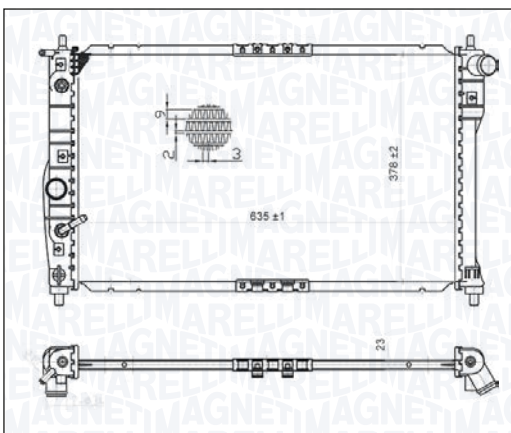

BM1756 - 350213175600

DAEWOO LANOS (KLAT) 1.5 - 1.6 16V

05/97 →