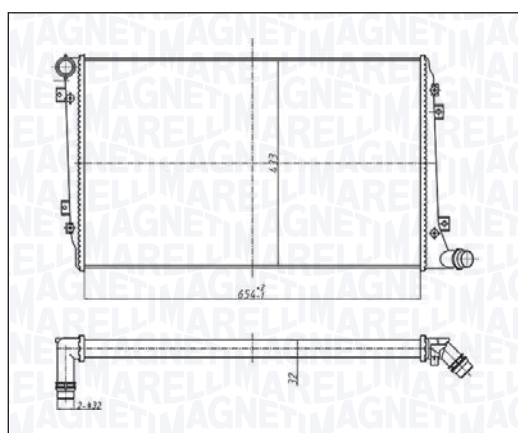

BM1673 - 350213167300

AUDI A3 - A3 Cabriolet - A3 Sportback (8P1-8P7-8PA) 1.9 TDI - 2.0 TDI	05/03 → 05/10
SEAT ALTEA - ALTEA XL (5P1, 5P5, 5P8) 1.6 - 1.9 TDI - 2.0 TDI - 2.0 TDI 16V	03/04 →
SEAT LEON (1P1) 1.9 TDI - 2.0 TDI	07/05 → 12/10
SEAT TOLEDO III 1.9 TDI - 2.0 TDI	10/04 → 05/09
SKODA OCTAVIA II - OCTAVIA II Combi 1.9 TDI - 2.0 TDI - 2.0 TDI RS	06/04 → 02/13
SKODA SUPERB II - SUPERB II SW 1.9 TDI - 2.0 TDI	03/08 → 11/10
VOLKSWAGEN CADDY III 1.9 TDI - 2.0 TDI	04/04 → 08/10
VOLKSWAGEN EOS 2.0 TDI	06/06 → 05/08
VOLKSWAGEN GOLF PLUS V 1.9 TDI - 2.0 TDI	05/05 → 05/11
VOLKSWAGEN GOLF V - GOLF V Variant 1.9 TDI - 2.0 TDI	10/03 → 07/09
VOLKSWAGEN JETTA III 1.9 TDI - 2.0 TDI - 2.0 TDI 16V	08/05 → 10/10
VOLKSWAGEN PASSAT B6 - PASSAT B6 Variant 1.9 TDI - 2.0 TDI	03/05 → 07/10
VOLKSWAGEN TOURAN (1T1, 1T2) 1.9 TDI - 2.0 TDI	08/03 → 05/10