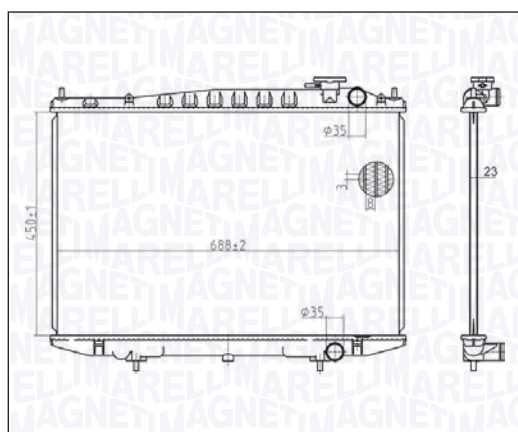

BM1745 - 350213174500

NISSAN PICK UP (D22) 2.4 - 2.4 i	02/98 →