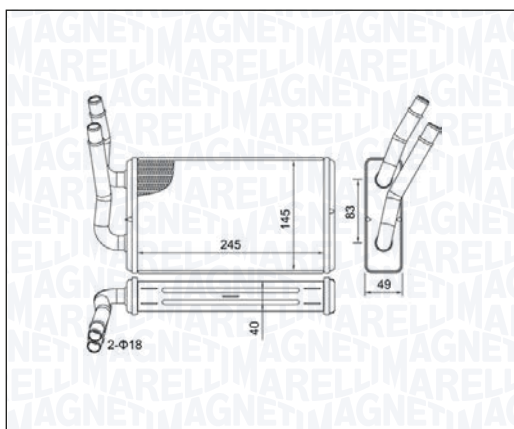

BR450 – 350218450000

FORD TRANSIT - TRANSIT TOURNEO (FA_, FD_, FB_, FS_, FZ_, FC_, FM_, FN_) All Models	04/06 → 08/14