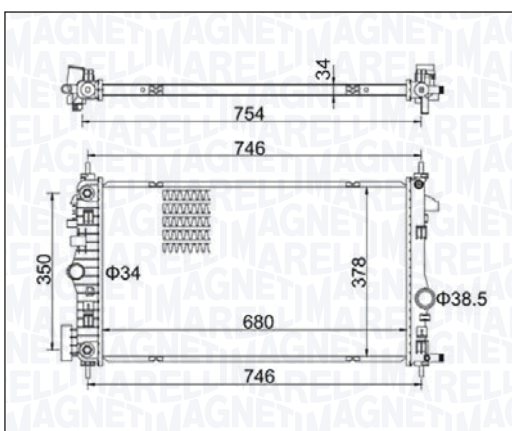

BM1523 - 350213152300

OPEL INSIGNIA A - INSIGNIA A Sports Tourer - INSIGNIA A Sedan	2.0 CDTI - 2.0 Biturbo CDTI	07/08 → 03/17
VAUXHALL INSIGNIA A - INSIGNIA A Country Tourer - INSIGNIA A Sports Tourer - INSIGNIA A Sedan	2.0 CDTI - 2.0 Biturbo CDTI	07/08 → 05/17