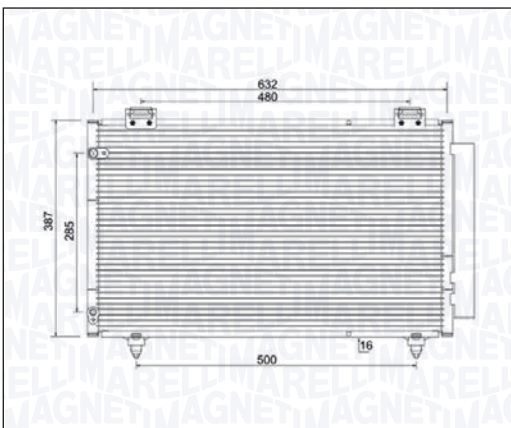

BC925 - 350203925000

TOYOTA COROLLA - COROLLA SW - COROLLA Sedan (E12_) 1.4 D - 1.4 D4-D - 1.8 VTL-i TS - 2.0 D-4D	07/04 → 02/07