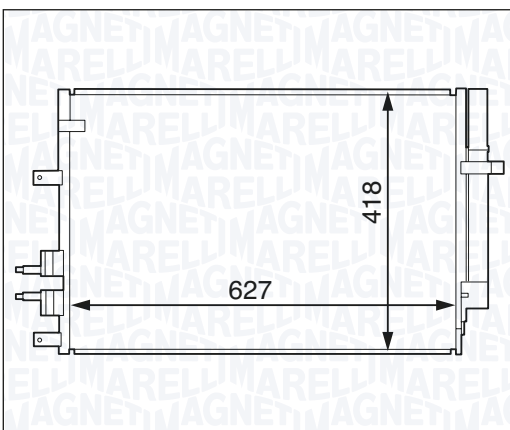

BC615 - 350203615000

ALFA ROMEO 159 - 159 Sportwagon 1.8 MPI - 1.8 TBi - 1.9 JTDM - 1.9 JTS - 2.0 JTDM - 2.2 JTS	06/05 → 11/11
ALFA ROMEO BRERA All Models	01/06 → 05/11
ALFA ROMEO SPIDER All Models	03/06 → 03/11