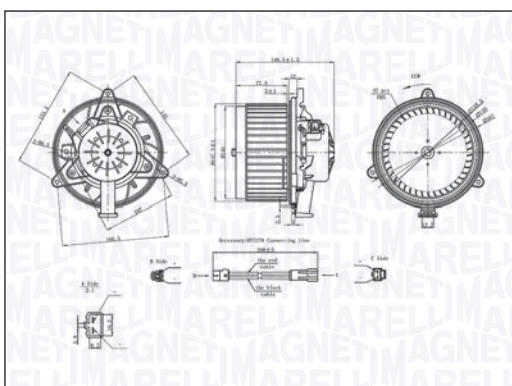

MTE740AX - 069412740010

NISSAN QASHQAI II All Models

11/13 →

∅ 134 ⌚ CCW RPM 4400 SPEED 1 V 12 W 240

MTE741AX – 069412741010

OPEL ASTRA J - ASTRA J GTC - ASTRA J Sports Tourer - ASTRA J Sedan All Models	12/09 →
OPEL CASCADA All Models	04/13 → 04/19
OPEL ZAFIRA TOURER C All Models	10/11 →