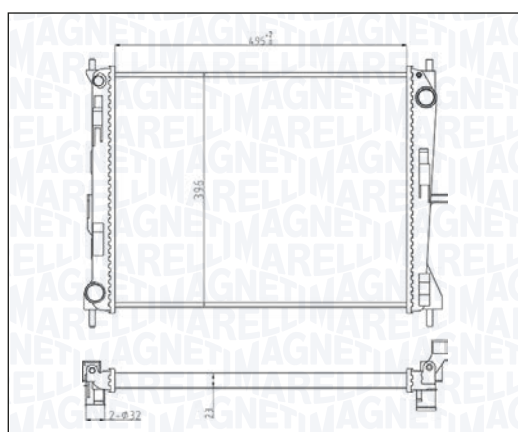

BM1653 - 350213165300

NISSAN MICRA III 1.5 dCi	01/03 → 06/10
RENAULT CLIO III - CLIO III Sportour 1.2 - 1.2 16V - 1.2 16V Hi-Flex - 1.2 Ethanol - 1.5 dCi	06/05 → 12/14
RENAULT MODUS - GRAND MODUS 1.2 - 1.2 16V - 1.2 16V Hi-Flex - 1.5 dCi	09/04 →