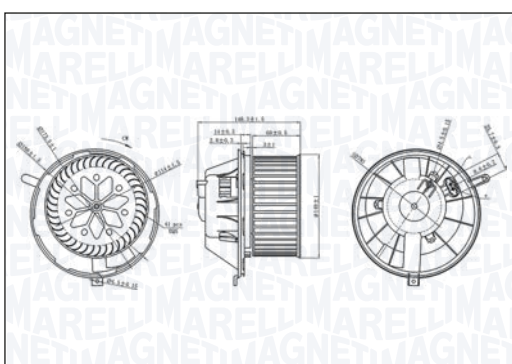

∅ 149 CW RPM 3700 SPEED 1 V 12 W 264

MTE229AX – 069412229010

AUDI A3 (8P1) All Models	05/03 → 08/12
AUDI A3 Sportback (8PA) All Models	09/04 → 03/13
AUDI Q3 (8UB, 8UG) All Models	06/11 → 10/18
SEAT ALHAMBRA (710, 711) All Models	06/10 →
SEAT ALTEA - ALTEA XL (5P1, 5P5, 5P8) All Models	03/04 →
SEAT LEON (1P1) All Models	07/05 → 08/13
SEAT TOLEDO III All Models	09/04 → 05/09
SKODA OCTAVIA II - OCTAVIA II Combi All Models	05/04 → 06/13
SKODA SUPERB II - SUPERB II Station wagon All Models	03/08 → 05/15
SKODA YETI (5L) All Models	05/09 → 12/17
VOLKSWAGEN CADDY III All Models	03/04 → 05/15
VOLKSWAGEN CADDY IV - CADDY ALLTRACK All Models	06/15 → 09/20
VOLKSWAGEN EOS All Models	03/06 → 08/15
VOLKSWAGEN GOLF V - GOLF V Variant All Models	10/03 → 11/08
VOLKSWAGEN GOLF V PLUS All Models	01/05 → 12/13
VOLKSWAGEN GOLF VI - GOLF VI Cabriolet - GOLF VI Variant All Models	10/08 → 05/16
VOLKSWAGEN JETTA III All Models	09/04 → 10/10
VOLKSWAGEN JETTA IV All Models	10/10 → 12/17
VOLKSWAGEN PASSAT B6 - PASSAT B6 Variant - PASSAT B6 CC All Models	03/05 → 10/11
VOLKSWAGEN PASSAT B7 - PASSAT B7 Variant - PASSAT B7 ALLTRACK - PASSAT CC B7 All Models	08/10 → 12/16
VOLKSWAGEN SCIROCCO III All Models	05/08 → 11/17
VOLKSWAGEN SHARAN (7N1, 7N2) All Models	05/10 →
VOLKSWAGEN TIGUAN (5N_) All Models	05/08 → 07/18
VOLKSWAGEN TOURAN (1T1, 1T2) All Models	02/03 → 05/10
VOLKSWAGEN TOURAN (1T3) All Models	05/10 → 05/15