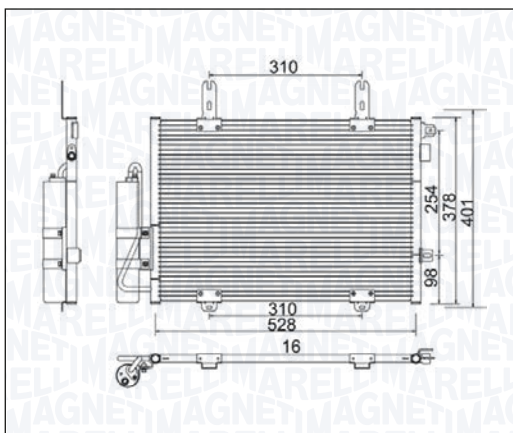

BC905 - 350203905000

RENAULT KANGOO I - KANGOO Express I All Models	08/97 →