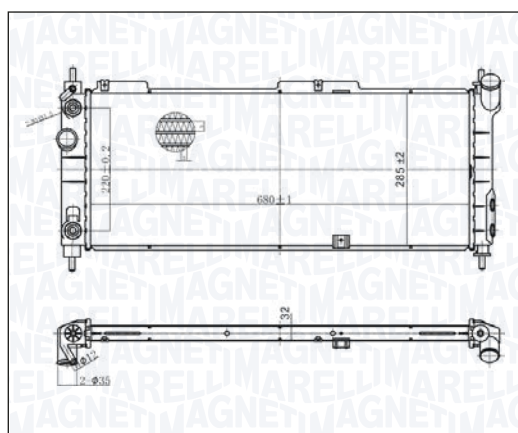

BM1744 - 350213174400

OPEL COMBO (71_) 1.2 - 1.4 - 1.7 D	07/94 → 10/01
OPEL CORSA B 1.0 i 12V - 1.2 i - 1.4 i - 1.4 i 16V - 1.4 Si - 1.6 GSI 16V - 1.6 i 16V - 1.2 i 16V	03/93 → 09/00
OPEL TIGRA 1.4 16V - 1.6 16V	07/94 → 12/00
VAUXHALL COMBO B 1.4	07/94 → 10/01
VAUXHALL CORSA B 1.0 i 12V - 1.2 i 16V - 1.2 i - 1.4 i - 1.4 i 16V - 1.4 i S - 1.6 GSI 16V - 1.6 i 16V	03/93 → 09/00
VAUXHALL TIGRA I 1.4 16V - 1.6 16V	07/94 → 12/00