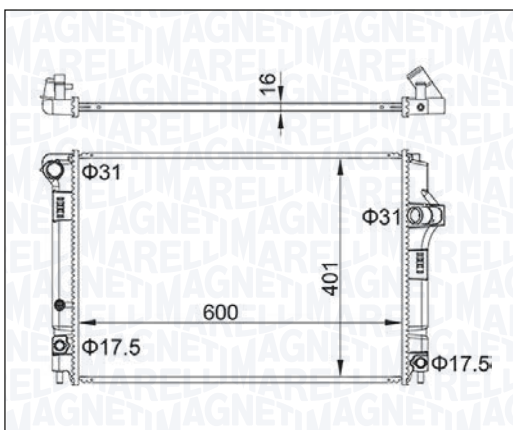

BM2083 - 350213208300

TOYOTA YARIS (P13) 1.5 Hybrid	03/12 →