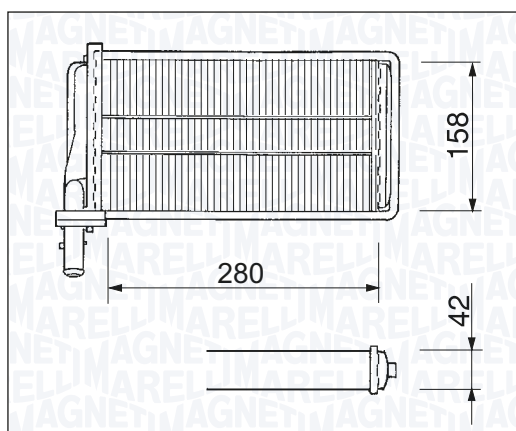

BR061 - 350218061000

ALFA ROMEO 164 All Models

06/87 → 09/98

FIAT CROMA All Models

12/85 → 12/96

LANCIA THEMA - THEMA SW All Models

11/84 → 07/94