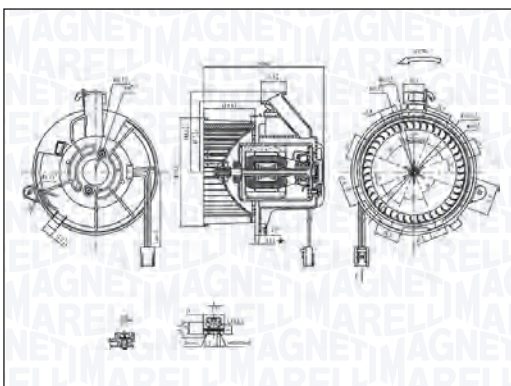

Ø 131 CCW RPM 4300 SPEED 1 V 12 W 337.5

MTE290AX – 069412290010

MERCEDES-BENZ AMG GT - AMG GT Roadster (C190)
All Models

08/15 →

MERCEDES-BENZ C CLASS - C CLASS SW (W204-S204) All Models

01/07 → 08/14

MERCEDES-BENZ C CLASS Coupé (C204) All Models

06/11 →

MERCEDES-BENZ CLS CLASS - CLS CLASS Shooting Brake
(C218-X218) All Models

09/11 → 12/17

MERCEDES-BENZ E CLASS - E CLASS Cabriolet -
E CLASS Coupé (W212-A207-C207) All Models

01/09 → 12/16

MERCEDES-BENZ SL CLASS (R231) All Models

01/12 →