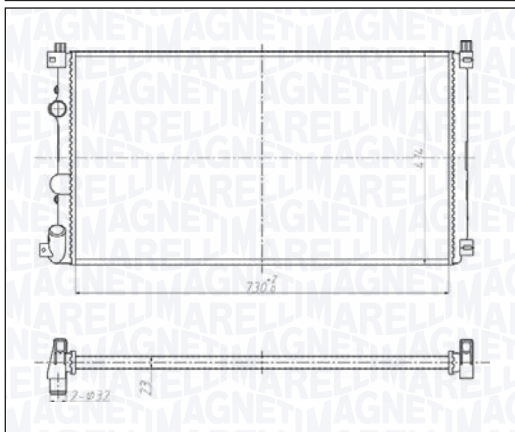

BM2095 - 350213209500

NISSAN INTERSTAR (X70) dCi 80 - dCi 90 - dCi 100 - dCi 115 - dCi 120 - dCi 150	04/02 → 03/11
OPEL MOVANO (X70) 1.9 DTI - 2.2 DTI - 2.5 CDTI - 2.5 DTI	10/01 →
RENAULT MASTER II 1.9 dCi - 1.9 dTi - 2.2 dCi - 2.5 dCi - 3.0 dCi - 2.8 dTi	07/98 → 10/01
VAUXHALL MOVANO A 1.9 DTI - 2.2 DTI - 2.5 CDTI - 2.5 DTI	09/00 → 05/10