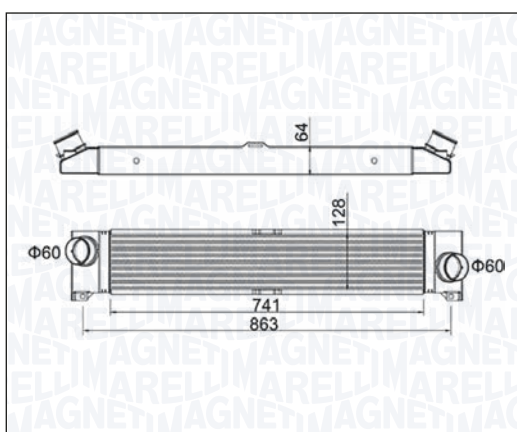

MST423 - 351319204230

CITROËN JUMPER 2.2 HDi - 3.0 HDi
FIAT DUCATO (250_) D Multijet 2.0 - 2.2 - 2.3 - 3.0
PEUGEOT BOXER 2.2 HDi - 3.0 HDi

04/06 →

07/06 →

04/06 →