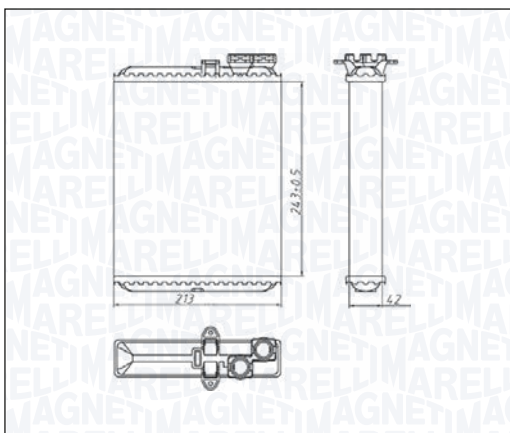

BR427 - 350218427000

VOLVO S60 I All Models	07/00 → 04/10
VOLVO S80 I All Models	06/98 → 07/06
VOLVO V70 II All Models	11/99 → 12/08
VOLVO XC70 CROSS COUNTRY I 2.4 D5 - 2.4 T - 2.5 T	03/00 → 08/07
VOLVO XC90 I All Models	01/05 → 12/14