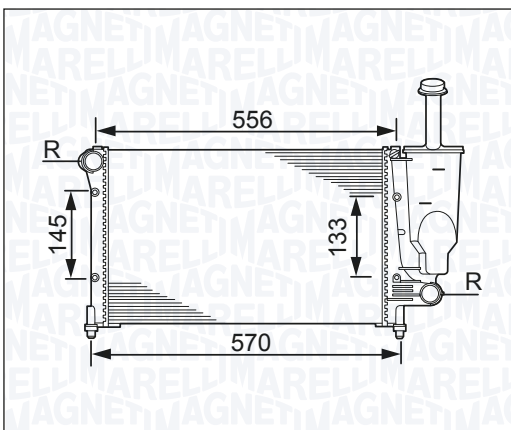

BM381 - 350213381000

FIAT PANDA / PANDA CLASSIC (169_) 1.1 - 1.2 - 1.2 LPG - 1.2 Natural Power	09/03 →