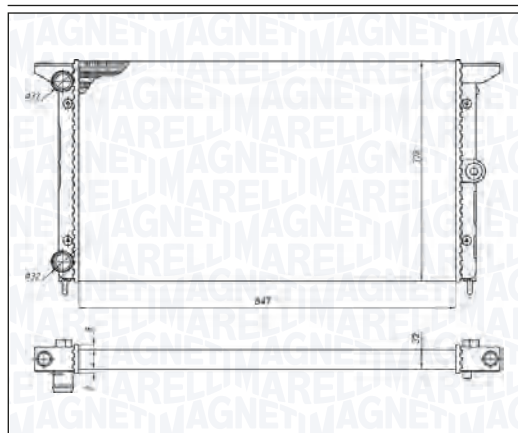

BM1901 – 350213190100

FORD GALAXY I 1.9 TDI	03/95 → 05/06
SEAT ALHAMBRA (7V8, 7V9) 1.9 TDI - 2.0 i	04/96 → 03/10
VOLKSWAGEN SHARAN (7M8, 7M9, 7M6) 1.9 TDI - 2.0	09/95 → 03/10