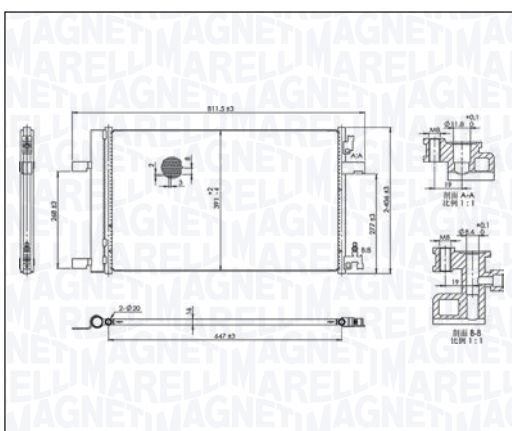

07/15 → 12/18

MERCEDES-BENZ CLA Coupé - CLA Shooting Brake (C117-X117)
All Models

01/13 → 03/19

MERCEDES-BENZ GLA-CLASS (X156) All Models

12/13 →

**BC760 - 350203760000**OPEL ASTRA J - ASTRA J GTC - ASTRA J Sports Tourer -
ASTRA J Sedan 2.0 BiTurbo CDTI