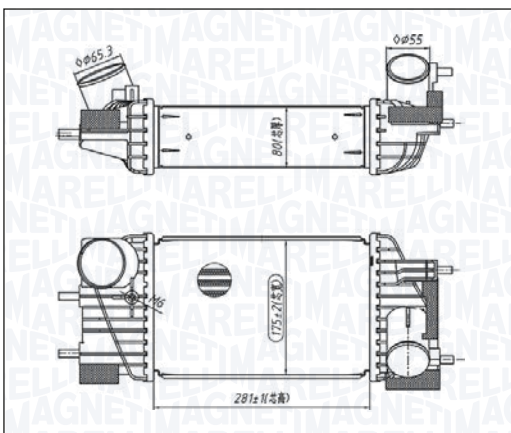

MST582 - 351319205820

NISSAN JUKE 1.6 DIG-T NISMO	03/13 → 07/14