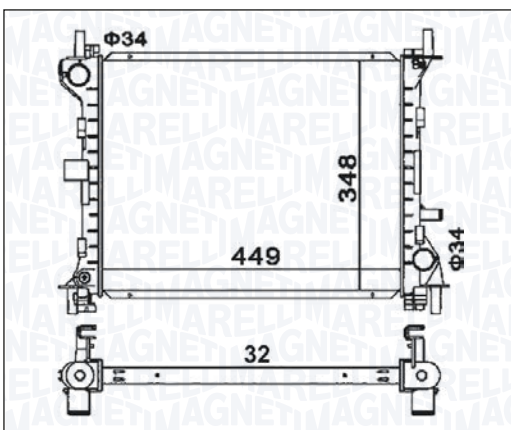

BM1599 - 350213159900

FIAT BRAVO - BRAVA 1.6 16V - 1.8 GT 16V	10/95 → 10/01
FORD FOCUS I - FOCUS I Turnier All Models	10/98 → 11/04
FORD FOCUS II - FOCUS II Sedan - FOCUS II Turnier 1.8 Flexifuel	01/06 → 09/12