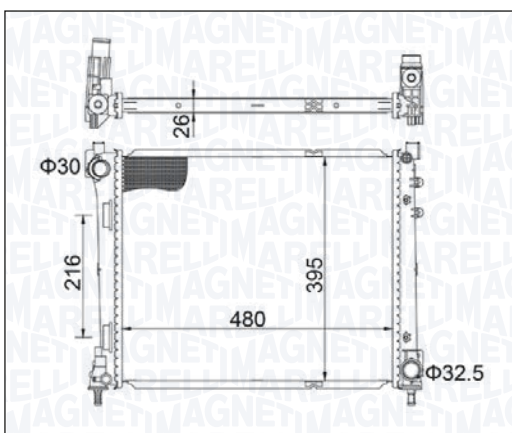

BM2092 - 350213209200

LANCIA YPSILON (312_) 0.9 CNG - 0.9 TwinAir - 1.3 D Multijet

05/11 →