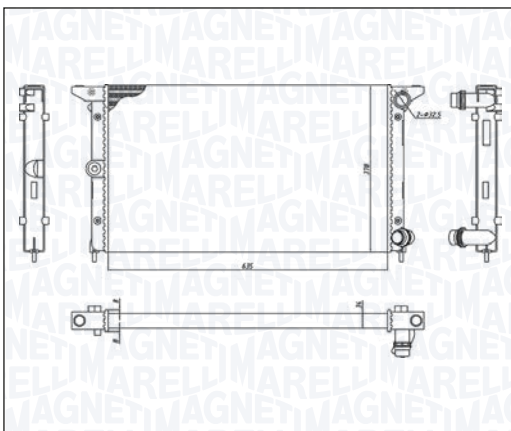

BM1948 - 350213194800

OPEL VECTRA B - VECTRA B Station wagon	1.6 i - 1.6 i 16V - 1.8 i 16V - 2.0 i - 2.0 i 16V	10/95 → 07/03
--	---	---------------

BM1949 - 350213194900

FORD GALAXY I	1.9 TDI	03/95 → 05/06
SEAT ALHAMBRA (7V8, 7V9)	1.8 T 20V - 1.9 TDI - 2.0 i	04/96 → 03/10
VOLKSWAGEN SHARAN (7M8, 7M9, 7M6)	1.8 T 20V - 1.9 TDI - 2.0 - 2.0 LPG	09/95 → 03/10