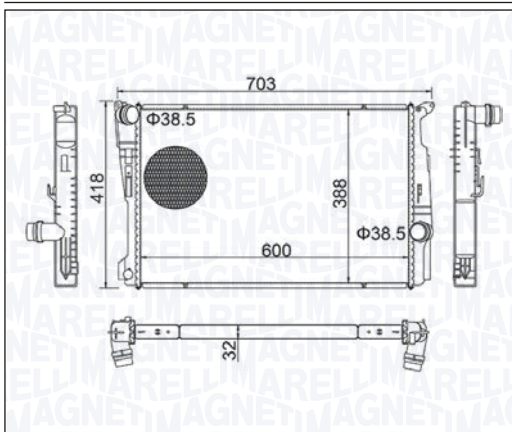

BM2091 - 350213209100

BMW X3 (F25) sDrive 18 d - xDrive 20 i

09/10 → 08/17