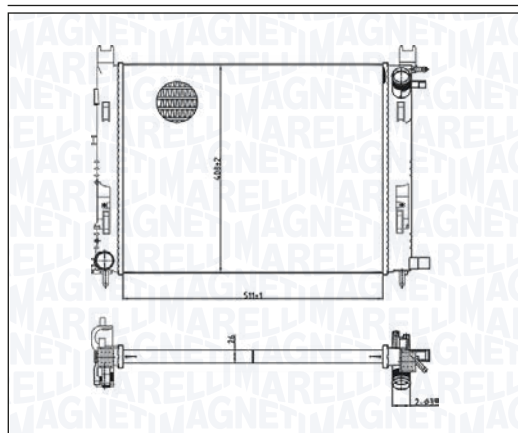

BM1651 - 350213165100

DACIA DOKKER (KE_) 1.2 TCe - 1.5 dCi / Blue dCi - 1.6 - 1.6 LPG	11/12 →
DACIA DUSTER (HM_) 1.0 LPG, 1.0 Tce - 1.2 TCe - 1.5 dCi - 1.6 SCe	10/17 →
DACIA DUSTER (HS_) 1.6 SCe - 1.6 SCe LPG	06/15 → 01/18
DACIA LODGY (JS_) 1.2 TCe - 1.5 dCi - 1.6 - 1.6 LPG - 1.6 SCe 100	03/12 →
DACIA LOGAN II 1.2 - 1.2 LPG - 1.5 dCi / Blue dCi - 1.6 16V - TCe - TCe LPG	10/12 →
DACIA SANDERO II 1.0 SCe 75 - 1.2 - 1.2 LPG - 1.5 dCi / Blue dCi - Tce - Tce LPG	10/12 →
RENAULT CAPTUR I 0.9 TCe - 1.2 TCe - 1.5 dCi	06/13 →
RENAULT CLIO IV - CLIO IV Grandtour 0.9 TCe - 1.2 16V - 1.2 TCe - 1.5 dCi - 1.6 RS - 1.6 RS Trophy	11/12 →
RENAULT THALIA III 1.2 LPG - 1.5 dCi	12/13 →