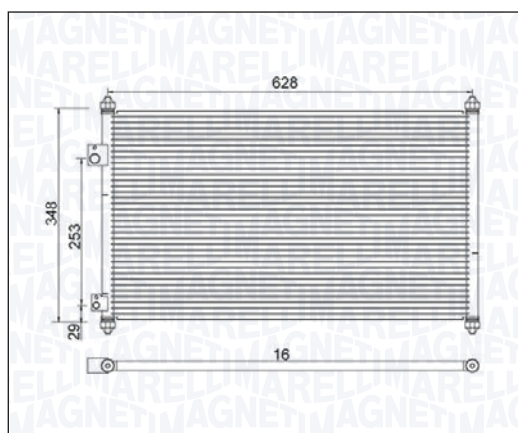

BC933 – 350203933000

HONDA CIVIC VII 1.4 iS - 1.6 i	02/01 → 09/05