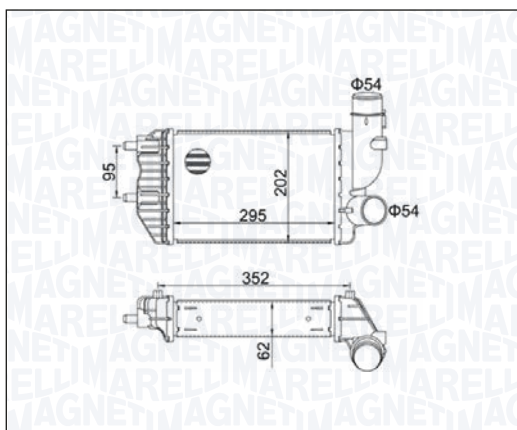

MST500 – 351319205000

CITROËN JUMPER (230) 1.9 TD - 2.5 TDi - 2.8 D - 2.8 HDi	02/94 → 04/02
CITROËN JUMPER (244) 2.0 HDi - 2.2 HDi - 2.8 HDi	02/02 →
FIAT DUCATO (230_) 1.9 TD - 2.5 TD - 2.8 TD	03/94 → 04/02
FIAT DUCATO (244_) 2.3 JTD - 2.8 JTD	04/02 →
PEUGEOT BOXER (230) 1.9 TD - 2.5 TDi - 2.8 D - 2.8 HDi	03/94 → 04/02
PEUGEOT BOXER (244) 2.0 - 2.2 - 2.8 HDi	04/02 →
PEUGEOT BOXER (ZCT_) 2.8 HDi	10/00 → 11/01