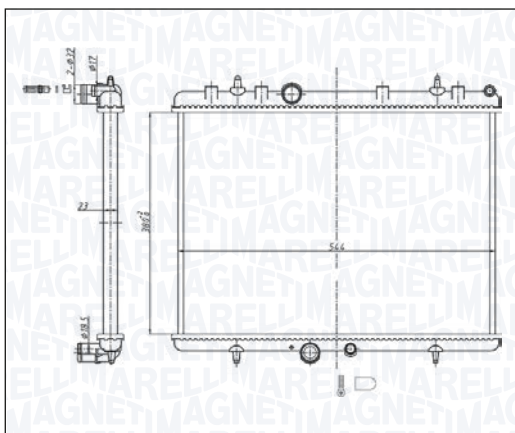

BM2096 - 350213209600

CITROËN BERLINGO (B9) 1.6 HDi - 1.6 BlueHDi - 1.6 HDI 16 V - 1.6 VTi - electric	04/08 →
CITROËN BERLINGO (M, MF, GJK, GFK) 1.6 HDI 92	11/09 → 12/10
CITROËN C4 Coupé (LA) 1.4 16V - 1.6 VTi - 2.0 16V	11/04 → 07/11
CITROËN C4 GRAND PICASSO I 1.6 THP - 1.6 VTi	07/08 → 08/13
CITROËN C4 I 1.4 16V - 1.6 VTi	11/04 → 07/11
CITROËN C4 II 1.4 VTi - 1.6 HDI - 1.6 VTi - 1.6 VTi LPG	11/09 →
CITROËN C4 PICASSO I 1.6 THP - 1.6 VTi	07/08 → 08/13
CITROËN DS 4 1.6 THP - 1.6 THP - 1.6 VTi	04/11 → 07/15
CITROËN XSARA - XSARA Break - XSARA Coupé (N0, N1, N2, N3) 2.0 HDi	05/01 → 08/05
PEUGEOT 307 - 307 Break 1.4 16V - 2.0 16V - 2.0 HDi	08/00 → 12/09
PEUGEOT 307 CC 2.0 16V	10/03 → 04/09
PEUGEOT 308 I - 308 SW I 1.4 16V - 1.6 16V - 1.6 HDi - 1.6 THP 16V	09/07 → 10/14
PEUGEOT 308 CC (4B) 1.6 16V	06/09 → 12/14
PEUGEOT 508 I - 508 ISW 2.0 BlueHDi - 2.0 HDi - 2.0 HDi - 2.0 HDi RXH Hybrid4	11/10 → 12/18
PEUGEOT 3008 (OU) 1.6 THP - 1.6 VTi - 1.6 HDi	06/09 → 08/16
PEUGEOT 5008 (OU, OE) 1.6 16V	09/09 → 03/17
PEUGEOT PARTNER 1.6 - 1.6 HDi - 1.6 BlueHDi	11/10 →
PEUGEOT PARTNER TEPEE 1.6 HDi - 1.6 BlueHDi - 1.6 HDi 16V - 1.6 VTi	04/08 →
PEUGEOT RCZ 1.6 16V	03/10 → 12/15