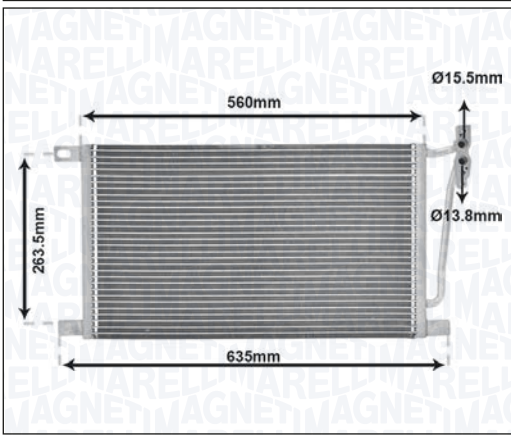

BC867 – 350203867000

BMW 3 SERIES - 3 SERIES Cabriolet - Compact - Coupé -
Touring (E46) 318 d - 320 d - 330 d

04/98 → 02/05

BMW X3 SERIES (E83)

2.0 d - 2.0 sd - 3.0 d - 3.0 sd - 20 d - 30 d - 35 d

09/04 → 08/11