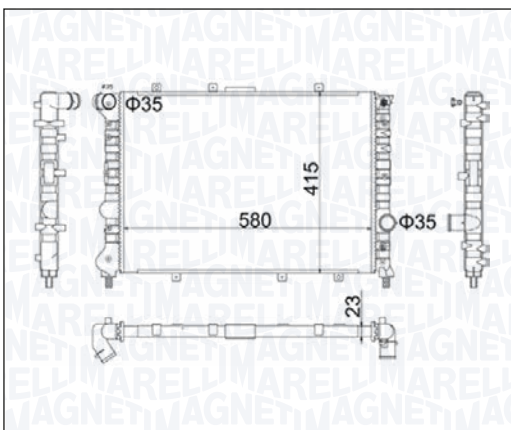

BM1007 - 350213100700

ALFA ROMEO 156 - 156 Sportwagon 1.9 JTD - 1.9 JTD 16V - 2.4 JTD	09/97 → 05/06