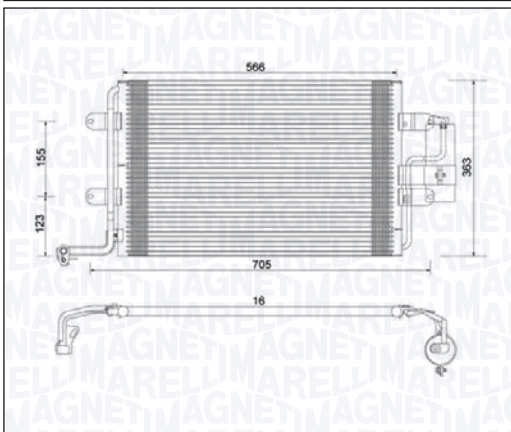

BC735 - 350203735000

AUDI A3 (8L1) All Models	09/96 → 05/03
AUDI TT - TT Roadster (8N3 - 8N9) 1.8 T	10/98 → 06/06
SEAT LEON (1M1) All Models	11/99 → 06/06
SEAT TOLEDO II All Models	10/98 → 05/06
SKODA OCTAVIA I - OCTAVIA I Combi All Models	09/96 → 12/10
SUBARU LEGACY III 2.5 AWD	10/98 → 08/03
VOLKSWAGEN BORA I - BORA Variant All Models	10/98 → 05/05
VOLKSWAGEN GOLF IV - GOLF IV Variant All Models	08/97 → 06/06
VOLKSWAGEN NEW BEETLE (9C1, 1C1) 1.9 TDI	02/01 → 09/10