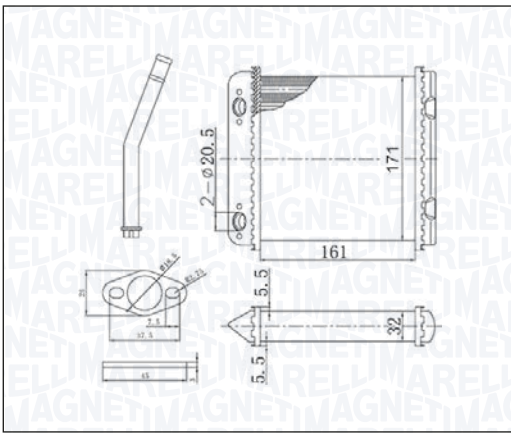

BR408 - 350218408000

OPEL ASTRA F - ASTRA F Hatchback - ASTRA F Cabriolet - ASTRA F Station wagon All Models	09/91 → 03/01
OPEL ASTRA F CLASSIC Hatchback All Models	01/98 → 08/02
OPEL ASTRA F CLASSIC Station wagon - ASTRA F CLASSIC Sedan All Models	01/98 → 2005
OPEL CALIBRA A All Models	08/89 → 07/97
OPEL VECTRA A - VECTRA A Hatchback All Models	09/88 → 11/95
VAUXHALL ASTRA F Hatchback - ASTRA F Cabriolet - ASTRA F SW - ASTRA F Sedan All Models	09/91 → 02/98
VAUXHALL ASTRAMAX 1.4 i - 1.6 i - 1.7 D	09/85 → 07/94
VAUXHALL CALIBRA All Models	06/90 → 07/97
VAUXHALL CAVALIER Mk III Hatchback - CAVALIER Mk III Sedan All Models	09/88 → 11/95