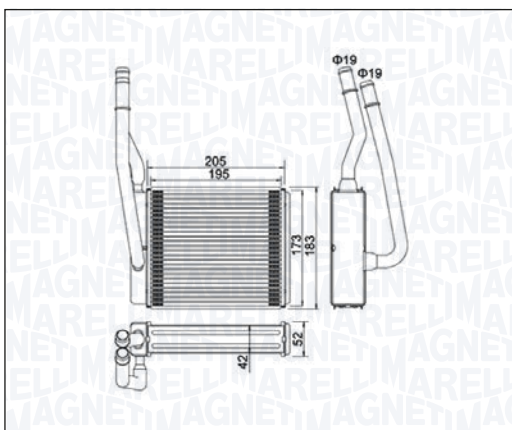

BR414 - 350218414000

FORD FOCUS I - FOCUS I Sedan - FOCUS I Turnier	All Models	10/98 → 11/04
FORD TOURNEO CONNECT - TRANSIT CONNECT	1.8 16V - 1.8 TDCi/TDDi/DI	06/02 → 12/13