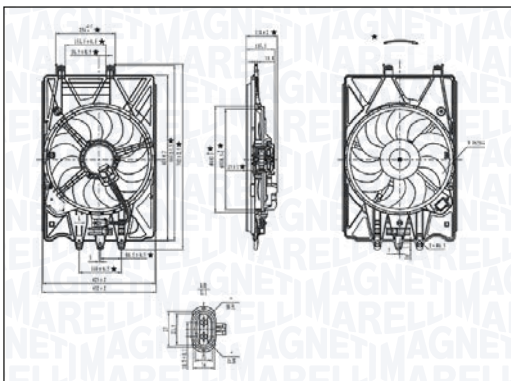

CW
RPM Low: 1650/FAST: 2450
SPEED 2
V 12
W 297

MTC781AX – 069422781010

FIAT 500L All Models	09/12 →