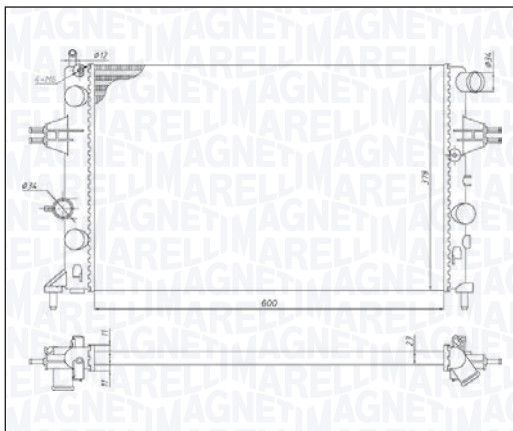

BM970 - 350213970000

OPEL ASTRA G - ASTRA G SW	1.6 - 1.8 16V - 1.6 16V	02/98 → 01/05