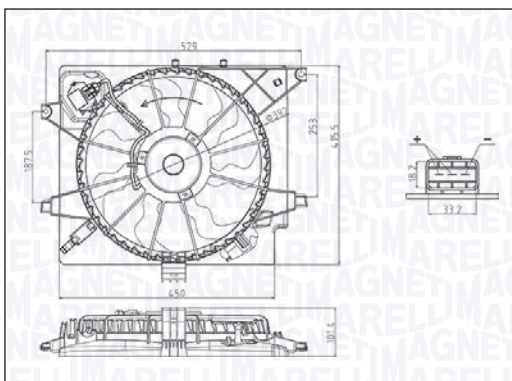

∅ 392
RPM 2300
SPEED 1
V 12
W 156

MTC789AX – 069422789010

HYUNDAI ELANTRA V Sedan (MD, UD) 1.6 CRDi	02/11 → 12/15
HYUNDAI i30 - i30 Station wagon (GD) 1.4 CRDi - 1.6 CRDi	12/11 → 12/16
KIA CEE'D - CEE'D Sportswagon (JD) 1.4 CRDi - 1.6 CRDi	05/12 → 07/18