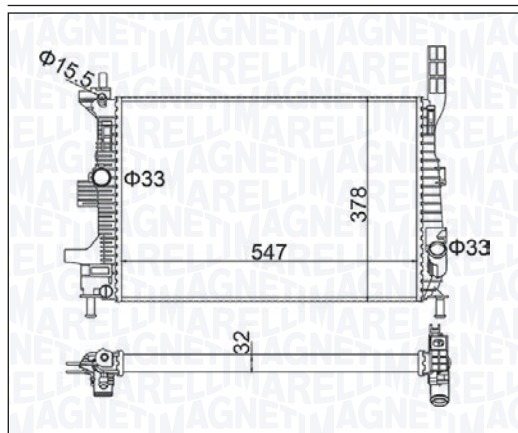

BM1738 - 350213173800

FORD C-MAX II 1.0 EcoBoost	10/12 → 06/19
FORD FOCUS III - FOCUS III Sedan - FOCUS III Turnier 1.0 EcoBoost	02/12 → 06/19
FORD GRAND C-MAX 1.0 EcoBoost	10/12 → 06/19
FORD TOURNEO CONNECT / GRAND TOURNEO CONNECT V408 1.0 EcoBoost	11/13 →
FORD TRANSIT CONNECT V408 1.0 EcoBoost	02/13 →