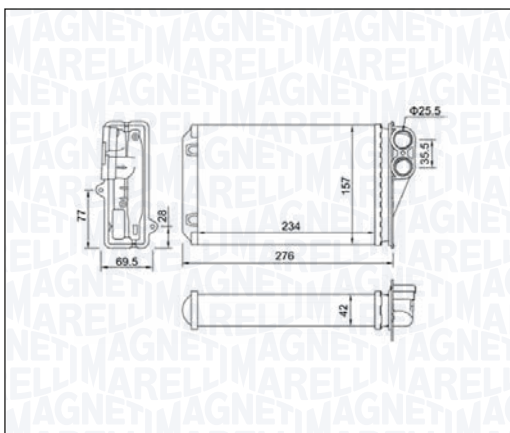

BR461 – 350218461000

PEUGEOT 207/207+ - 207 CC - 207 SW All Models	02/06 → 12/15