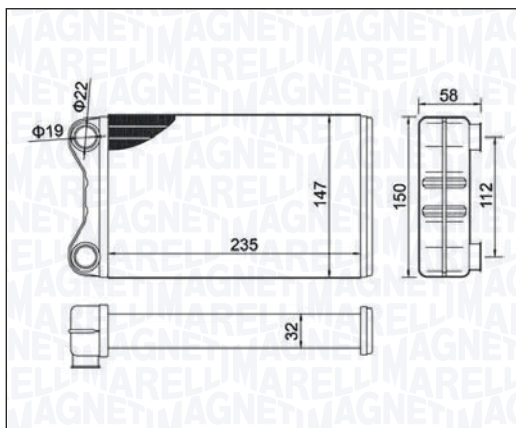

SKODA YETI (5L) All Models	09/09 → 12/17
VOLKSWAGEN CADDY III All Models	03/04 → 05/15
VOLKSWAGEN CADDY IV - CADDY ALLTRACK All Models	05/15 → 09/20
VOLKSWAGEN EOS All Models	11/07 → 08/15
VOLKSWAGEN GOLF V - GOLF V Variant - GOLF V PLUS All Models	10/03 → 12/13
VOLKSWAGEN GOLF VI - GOLF VI Cabriolet - GOLF VI Variant All Models	10/08 → 05/16
VOLKSWAGEN JETTA III All Models	09/04 → 10/10
VOLKSWAGEN JETTA IV 1.6 TDI - 2.0 TDI	04/10 →
VOLKSWAGEN PASSAT B6 - PASSAT B6 Variant - PASSAT CC All Models	05/05 → 2012
VOLKSWAGEN PASSAT B7 - PASSAT B7 Variant - PASSAT B7 CC - PASSAT B7 ALLTRACK All Models	08/10 → 12/16
VOLKSWAGEN SCIROCCO III All Models	05/08 → 11/17
VOLKSWAGEN SHARAN (7N1, 7N2) All Models	05/10 →
VOLKSWAGEN TIGUAN (5N_) All Models	09/07 → 07/18
VOLKSWAGEN TOURAN (1T1, 1T2) All Models	02/03 → 05/10
VOLKSWAGEN TOURAN (1T3) All Models	05/10 → 05/15

BR424 – 350218424000

AUDI A4 - A4 Avant - A4 Cabriolet (B6) All Models	11/00 → 12/05
AUDI A4 - A4 Avant - A4 Cabriolet (B7) All Models	11/04 → 03/09
SEAT EXEO - EXEO ST (3R2-3R5) All Models	12/08 → 05/13

BR425 – 350218425000

FORD C-MAX (DM2) All Models	02/07 → 09/10
FORD FOCUS C-MAX (DM2) All Models	10/03 → 03/07
FORD FOCUS II - FOCUS II Cabriolet - FOCUS II Sedan - FOCUS II Turnier All Models	07/04 → 09/12
FORD KUGA I All Models	03/08 → 11/12
VOLVO C30 All Models	10/06 → 12/12
VOLVO C70 II Cabriolet All Models	03/06 → 06/13
VOLVO S40 II All Models	01/04 → 12/12
VOLVO V50 (545) All Models	04/04 → 12/12