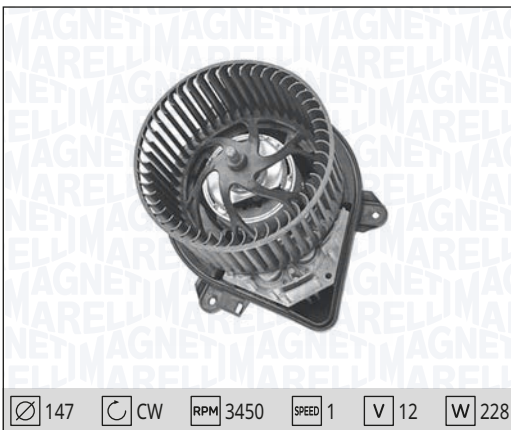

Ø 147 CW RPM 3450 SPEED 1 V 12 W 228

MTE260AX - 069412260010

CITROËN BERLINGO / BERLINGO FIRST (M_) All Models

07/96 → 12/11

CITROËN ZX - ZX Break All Models

03/91 → 10/97

PEUGEOT PARTNER - RANCH (5_ G_) All Models

06/96 → 12/15