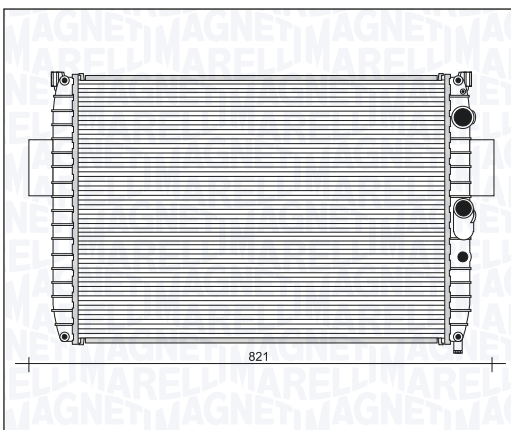

BM938 - 350213938000

IVECO DAILY II 30 - 35 - 49

01/89 → 05/99