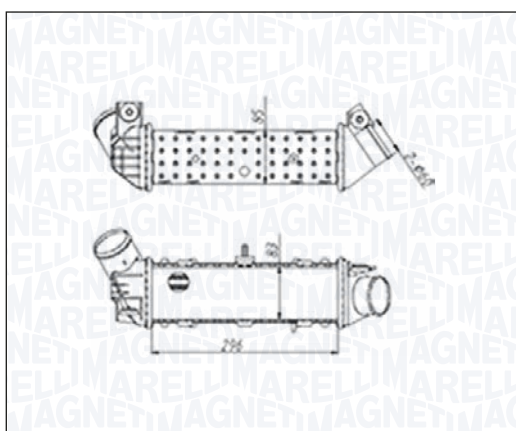

MST448 – 351319204480

RENAULT KANGOO / GRAND KANGOO II - KANGOO BE BOP - KANGOO Express 1.5 dCi	10/05 →
---	---------

MST449 – 351319204490

SEAT CORDOBA - CORDOBA Vario 1.8 T 20V Cupra - 1.9 TDI	08/96 → 10/02
SEAT IBIZA II 1.8 T 20V Cupra - 1.9 TDI	08/96 → 02/02
SEAT IBIZA IV - IBIZA IV SC 1.4 TSI	06/09 → 05/15
VOLKSWAGEN CADDY II 1.9 TDI	09/96 → 01/04
VOLKSWAGEN POLO III CLASSIC - Variant (6V2) 1.9 TDI 90 - 110	09/96 → 09/01