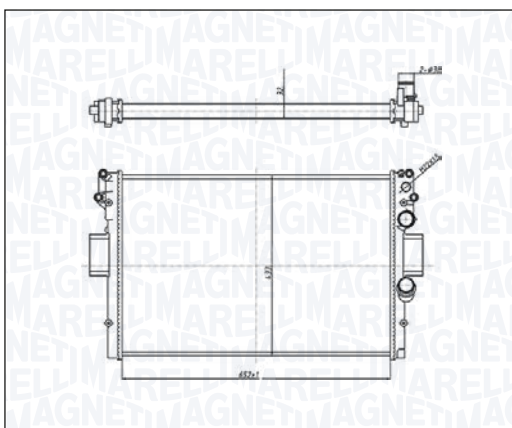

BM2094 - 350213209400

FIAT MAREA - MAREA Weekend 1.6 - 1.6 16V	09/96 → 08/02
IVECO DAILY III 29 - 35 - 50 - 65	05/99 → 07/07