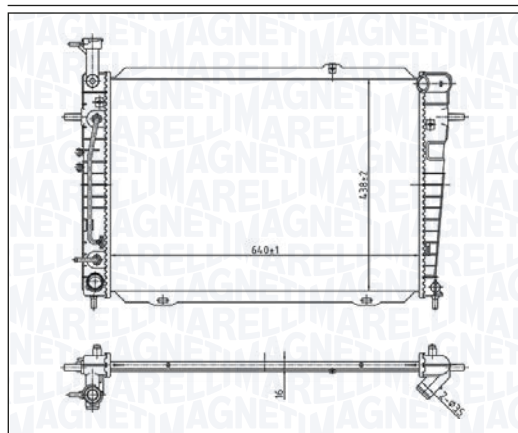

BM1733 – 350213173300

HYUNDAI TUCSON (JM) 2.0 - 2.7	08/04 → 03/10
KIA SPORTAGE II 2.0 16V - 2.7 V6	09/04 →