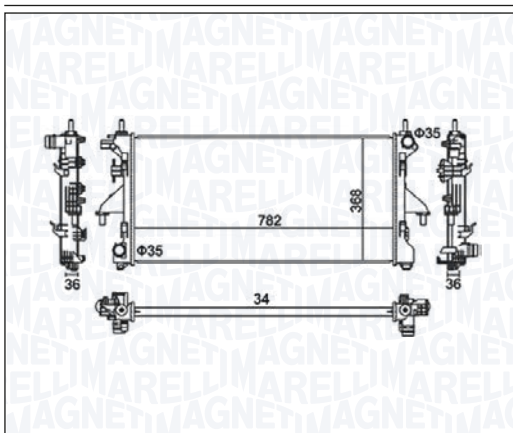

05/06 → 08/11

IVECO DAILY V Electric 35S - 35C - 50C

09/11 → 02/14

BM1262 - 350213126200

MERCEDES-BENZ A CLASS (W169) 150 - 160 - 180

09/04 → 06/12

MERCEDES-BENZ B CLASS Sports Tourer (W245) 160 - 180

04/09 → 11/11