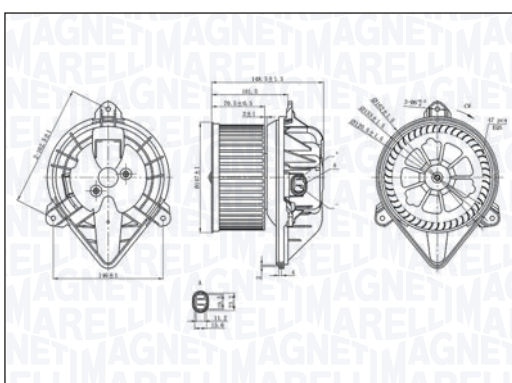

∅ 147   ⌚ CW   RPM 3600   SPEED 1   V 12   W 276

MTE399AX – 069412399010

RENAULT MEGANE I - MEGANE I Cabriolet - MEGANE I Classic - MEGANE I Coach - MEGANE I Grandtour All Models	01/96 → 08/03