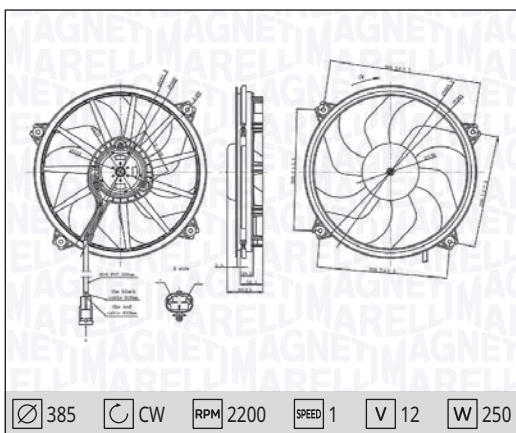

Ø 385 CW RPM 2200 SPEED 1 V 12 W 250

MTC840AX - 069422840010

CITROËN C5 I - C5 I Break 1.8 16V - 2.0 16V - 2.0 HDi - 3.0 V6	03/01 → 08/04
CITROËN C8 (EA, EB) All Models	07/02 →
CITROËN JUMPY (VF7) All Models	01/07 → 03/16
CITROËN XSARA - XSARA Break - XSARA Coupé 1.4 HDi - 1.4 i - 1.6 16V - 1.9 D - 2.0 16V - 2.0 HDi	01/03 → 03/05
PEUGEOT 807 All Models	06/02 →
PEUGEOT EXPERT-EXPERTTEPEE(VF3A_VF3U_VF3X) All Models	01/07 →