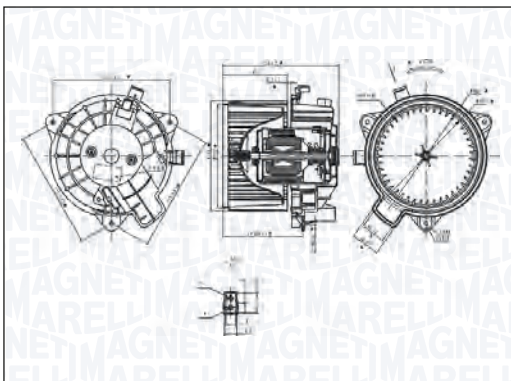

∅ 148
CCW
RPM 2900
SPEED 1
V 12
W 324

MTE381AX – 069412381010

FIAT BRAVO II All Models	04/07 → 12/14
FIAT STILO - STILO Multi Wagon All Models	02/02 → 08/08