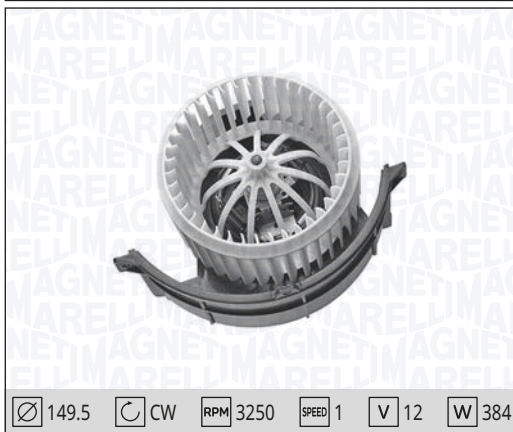

Ø 149.5 CW RPM 3250 SPEED 1 V 12 W 384

MTE321AX - 069412321010

AUDI Q7 Van (4LB) 3.0 TDI - 3.0 TFSI

05/10 → 08/15