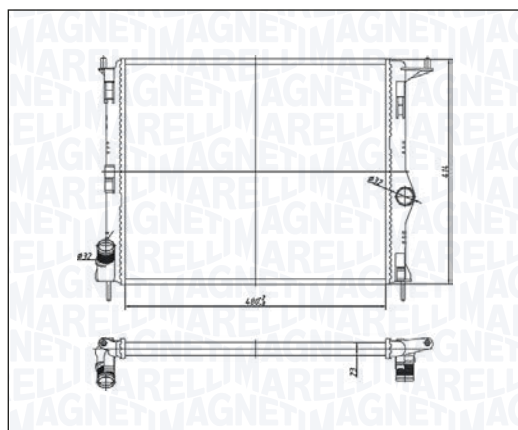

BM1659 - 350213165900

DACIA LOGAN - LOGAN EXPRESS - LOGAN Pick-up 1.2 16V - 1.2 16V LPG - 1.4 MPI LPG - 1.5 dCi - 1.6 - 1.6 Bifuel - 1.6 LPG - 1.6 MPI	08/04 → 12/12
DACIA SANDERO 1.2 16V - 1.2 16V LPG - 1.4 - 1.4 MPI LPG - 1.6 16V Bifuel - 1.6 Hi-Flex, 1.6 LPG, 1.6 MPI	06/08 →