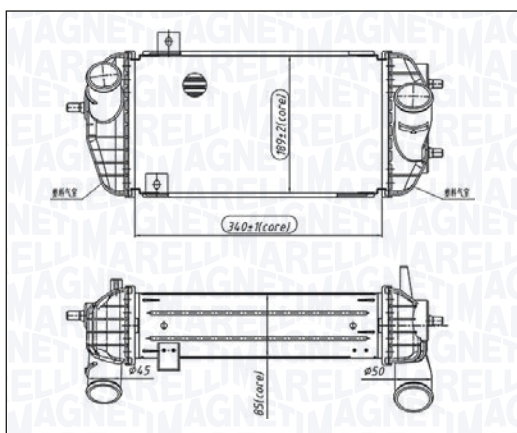

MST577 - 351319205770

HYUNDAI TUCSON 1.6 T-GDi	06/15 → 09/20