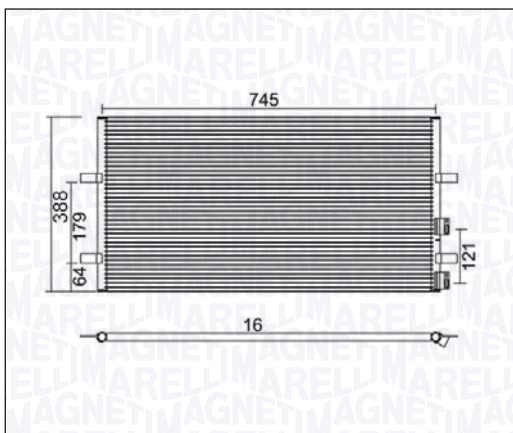

BC740 - 350203740000

FORD TRANSIT (FA_, FD_, FB_, FS_, FZ_, FC_, FM_, FN_, FF_) All Models	04/06 → 08/14
FORD TRANSIT TOURNEO All Models	07/06 → 08/14