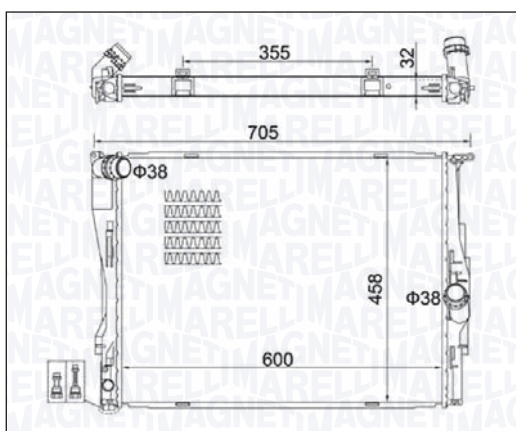

BM1607 - 350213160700

BMW 1 SERIES (E81-E87) 116 i - 118 i - 120 i - 130 i	06/04 → 09/12
BMW 1 SERIES Cabriolet (E88) 118 i - 120 i	12/07 → 12/13
BMW 1 SERIES Coupé (E82) 120 i	10/07 → 10/13
BMW 3 SERIES (E90) 316 i - 318 i - 320 i - 320 si - 323 i - 325 i - 325 xi - 330 i - 330 xi	12/04 → 12/11
BMW 3 SERIES Cabriolet (E93) 318 i - 320 i - 323 i - 325 i - 330 i	09/06 → 12/13
BMW 3 SERIES Coupé (E92) 316 i - 318 i - 320 d - 320 i - 323 i - 325 i - 325 i xDrive - 325 xi - 330 i - 330 xDrive	04/06 → 12/13
BMW 3 SERIES Touring (E91) 316 i - 318 i - 320 i - 323 i - 325 i - 325 i xDrive - 325 xi - 330 i - 330 i xDrive - 330 xi	12/04 → 06/12
BMW X1 (E84) sDrive 18 i - xDrive 25 i - xDrive 28 i	09/09 → 06/15
BMW Z4 Roadster (E89) sDrive 23 i - sDrive 30 i	02/09 → 08/11