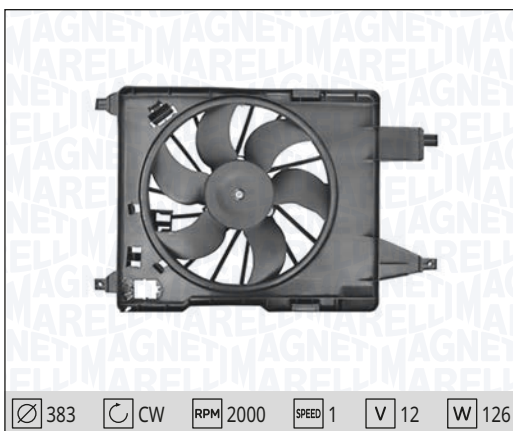

∅ 395
CW
RPM Low: 1200/FAST: 2450
SPEED 2
V 12
W 109/301

MTC728AX - 069422728010

SEAT IBIZA III 1.4 TDI	05/05 → 11/09
------------------------	---------------

∅ 383
CW
RPM 2000
SPEED 1
V 12
W 126

MTC729AX - 069422729010