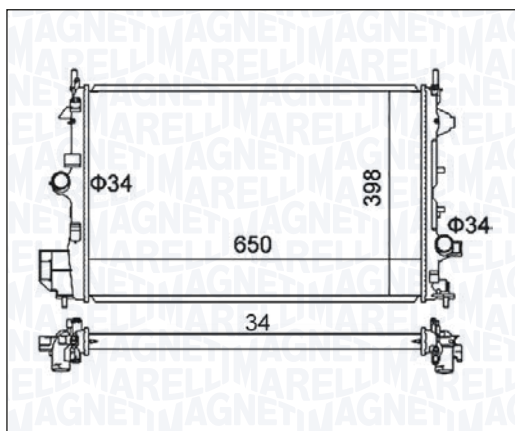

BM1736 - 350213173600

HYUNDAI ELANTRA V Sedan 1.6 CRDi	02/11 → 12/15
HYUNDAI i30 - i30 Coupé - i30 Station wagon (GD) 1.4 CRDi - 1.6 CRDi	12/11 →
KIA CEE'D - CEE'D Combi Van - Sportswagon (JD) 1.4 CRDi - 1.6 CRDi	05/12 →
KIA PRO CEE'D - PRO CEE'D Hatchback Van (JD) 1.4 CRDi - 1.6 CRDi	10/12 →