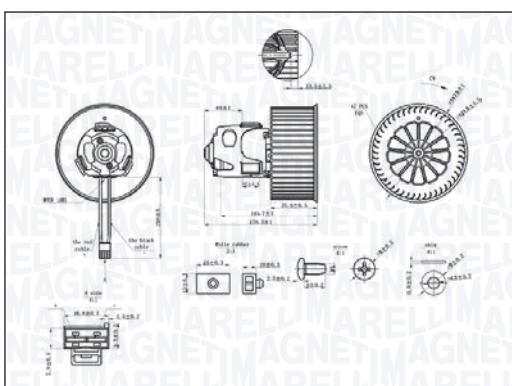

∅ 147.5   ⌚ CW   RPM 3800   SPEED 1   V 12   W 300

MTE344AX – 069412344010

BMW 5 SERIES - 5 SERIES Touring (F10-F11) 520 i - 520 d - 530 i	03/10 → 06/14
ROLLS-ROYCE GHOST I V12	03/16 → 03/20