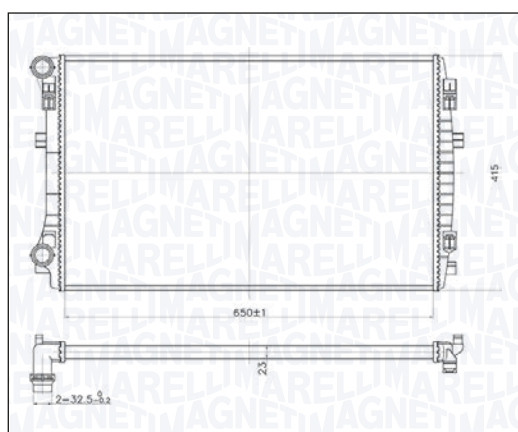

11/06 → 07/14

TOYOTA COROLLA Sedan (E18, ZRE1)

1.33 - 1.4 D-4D - 1.6 - 1.8 VTI

06/13 → 08/19

TOYOTA VERSO (R2) 1.6 - 1.8 - 2.0 D-4D - 2.0 D-4D

04/09 → 08/18

BM1733 – 350213173300

HYUNDAI TUCSON (JM) 2.0 - 2.7	08/04 → 03/10
KIA SPORTAGE II 2.0 16V - 2.7 V6	09/04 →