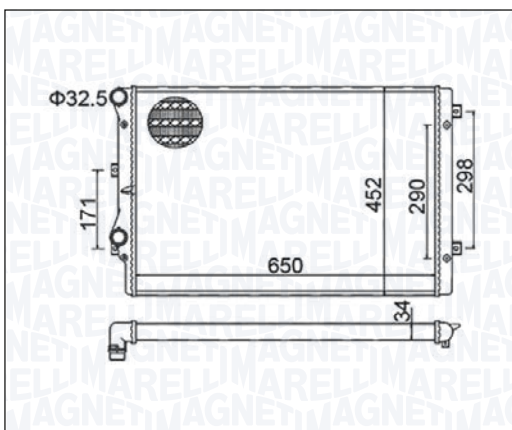

BM1578 - 350213157800

AUDI A3 - A3 Cabriolet - A3 Sportback (8P1-8P7-8PA) 1.8 TFSI - 2.0 TFSI	09/04 → 05/13
AUDI TT - TT Roadster (8J3, 8J9) 2.0 TFSI	06/08 → 06/14
SEAT ALTEA - ALTEA XL (5P1, 5P5, 5P8) 2.0 TFSI	05/09 →
SEAT LEON (1P1) 2.0 TFSI	06/09 → 12/12
SKODA OCTAVIA II - OCTAVIA II Combi 1.8 TSI - 2.0 TFSI	10/05 → 04/13
SKODA SUPERB II - SUPERB II SW 1.8 TSI - 2.0 TFSI	03/08 → 05/15
SKODA YETI 1.8 TSI	11/09 → 12/17
VOLKSWAGEN BEETLE - BEETLE Cabriolet (5C1, 5C2, 5C7, 5C8) 2.0 TFSI	04/11 → 07/16
VOLKSWAGEN CADDY III 1.9 TDI	04/04 → 08/10
VOLKSWAGEN CC B7 1.4 TSI - 1.4 TSI MultiFuel - 1.8 TSI - 2.0 TSI	11/11 → 12/16
VOLKSWAGEN EOS 2.0 TFSI - 2.0 TSI	03/06 → 08/15
VOLKSWAGEN GOLF PLUS V 1.4 TSI	05/06 → 06/08
VOLKSWAGEN GOLF V - GOLF V Variant 1.4 TSI - 2.0 GTI	10/04 → 07/09
VOLKSWAGEN GOLF VI - GOLF VI Variant 1.6 TDI - 2.0 GTI	04/09 → 07/13
VOLKSWAGEN GOLF VI Cabriolet 2.0 GTI	05/12 → 05/16
VOLKSWAGEN JETTA III 1.4 TSI - 2.0 TFSI	10/05 → 10/10
VOLKSWAGEN JETTA IV 2.0 TFSI	12/10 →
VOLKSWAGEN PASSAT B6 - PASSAT B6 Variant 1.4 TSI EcoFuel - 1.8 TSI - 2.0 FSI - 2.0 TFSI	07/05 → 10/11
VOLKSWAGEN PASSAT B6 CC 1.4 TSI MultiFuel - 1.8 TSI - 2.0 TFSI	06/08 → 01/12