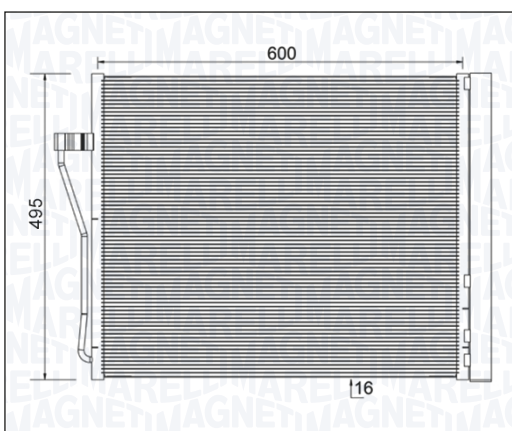

BC929 - 350203929000

BMW 7 SERIES (F01, F02, F03, F04) 750 i, Li - 760 i, Li - ActiveHybrid 7	02/08 → 12/15