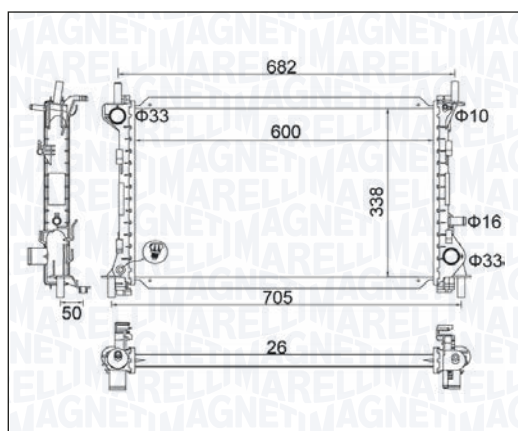

BM2012 – 350213201200

FORD FOCUS I - FOCUS I Turnier 1.6 16V - 1.8 16V - 2.0 16V	10/98 → 11/04