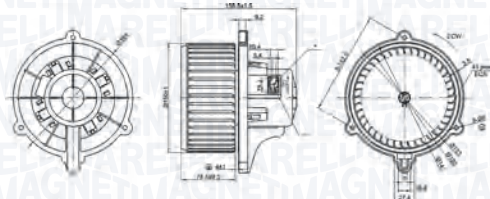

MTE384AX - 069412384010

HYUNDAI TUCSON (JM) All Models	08/04 →
KIA SPORTAGE II All Models	09/04 →

∅ 150 ⌚ CCW RPM 3100 SPEED 1 V 12 W 240