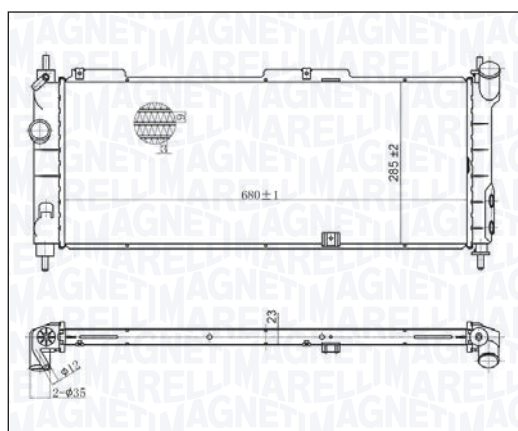

BM1753 - 350213175300

OPEL COMBO (71_) 1.2 - 1.4 - 1.7 D	07/94 → 10/01
OPEL CORSA B 1.0 i 12V - 1.2 i - 1.4 i - 1.4 i 16V - 1.4 Si - 1.6 GSI 16V - 1.6 i 16V - 1.2 i 16V	03/93 → 09/00
OPEL TIGRA 1.4 16V - 1.6 16V	07/94 → 12/00
VAUXHALL COMBO B 1.4	07/94 → 10/01
VAUXHALL CORSA B 1.0 i 12V - 1.2 i 16V - 1.2 i - 1.4 i - 1.4 i 16V - 1.4 i S - 1.6 GSI 16V - 1.6 i 16V	03/93 → 09/00
VAUXHALL TIGRA I 1.4 16V - 1.6 16V	07/94 → 12/00