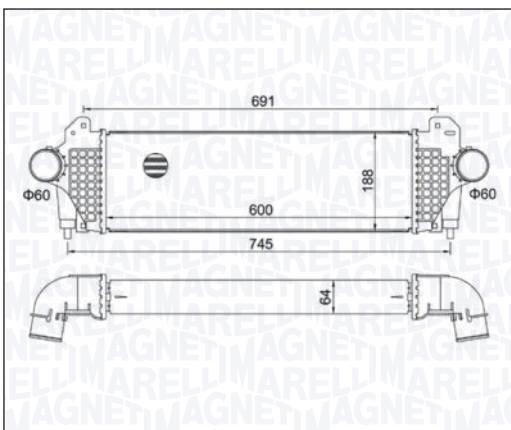

MST574 - 351319205740

IVECO DAILY LINE 40C - 50C - 60C

06/14 → 10/16

IVECO DAILY VI 40C15 - 50C15 - 60C15

03/14 →