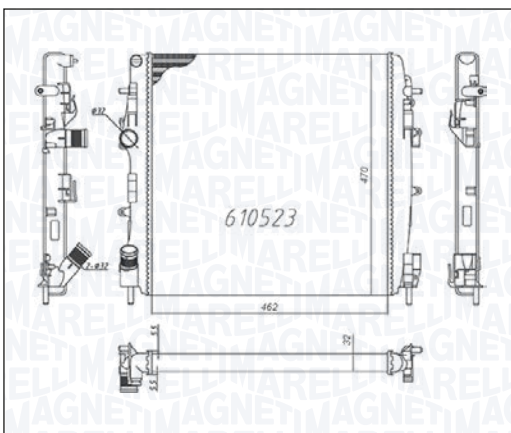

BM995 - 350213995000

NISSAN KUBISTAR (X76) 1.2 16V - 1.4 - 1.5 dCi	08/03 → 10/09
RENAULT KANGOO - KANGOO Express 1.2 - 1.2 16V - 1.5 dCi - 1.6 16V - 1.6 16V bivalent - 1.9 dCi	08/97 →