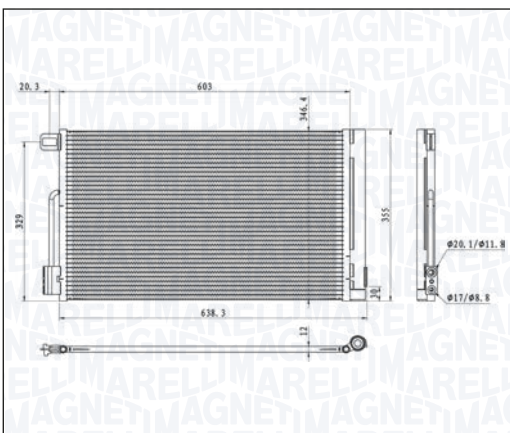

BC611 - 350203611000

ALFA ROMEO 4C - 4C SPIDER 1.8	03/13 → 12/20
ALFA ROMEO GIULIETTA 1.4 TB - 1.6 JTDM - 1.8 TBi - 2.0 JTDM	04/10 → 12/20
CITROËN NEMO (AA_) All Models	02/16 →
FIAT FIORINO (225_) All Models	11/07 →
FIAT GRANDE PUNTO (199_) 1.2 - 1.4 - 1.4 16V - 1.4 LPG - 1.4 Natural Power	10/05 →
FIAT PUNTO (199_) 1.2 - 1.4 - 1.4 Bifuel - 1.4 Multiair - 1.4 Natural Power	03/12 →
FIAT PUNTO EVO (199_) 1.2 - 1.3 D Multijet - 1.4 - 1.4 16V - 1.4 LPG - 1.4 Natural Power	10/09 → 02/12
FIAT QUBO (225_) All Models	02/08 →
OPEL ADAM 1.2 - 1.4 - 1.4 LPG - 1.4 S	10/12 → 02/19
OPEL CORSA D 1.0 - 1.2 - 1.2 LPG - 1.3 CDTI - 1.4 - 1.4 LPG	07/06 → 08/14
OPEL CORSA E 1.2 - 1.4 - 1.4 LPG	09/14 →
PEUGEOT BIPPER - BIPPER TEPEE All Models	02/08 →
VAUXHALL ADAM (M13) 1.2 - 1.4	10/12 → 04/19
VAUXHALL CORSA D 1.0 - 1.2 - 1.2 i 16V - 1.2 LPG - 1.4	08/06 → 08/14
VAUXHALL CORSA E 1.4	08/14 →