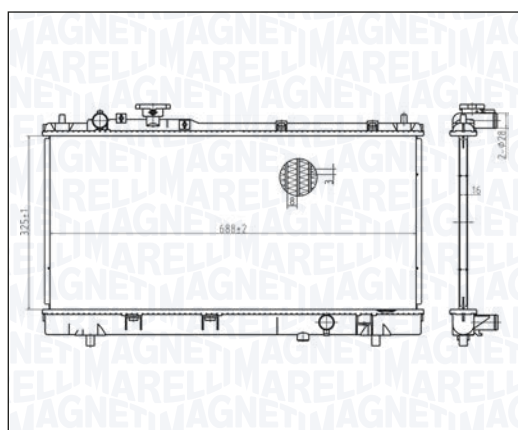

BM1754 - 350213175400

MAZDA 323 F VI - 323 S VI 1.3 16V - 1.4 16V - 1.5 16V - 1.9 16V	09/98 → 01/01