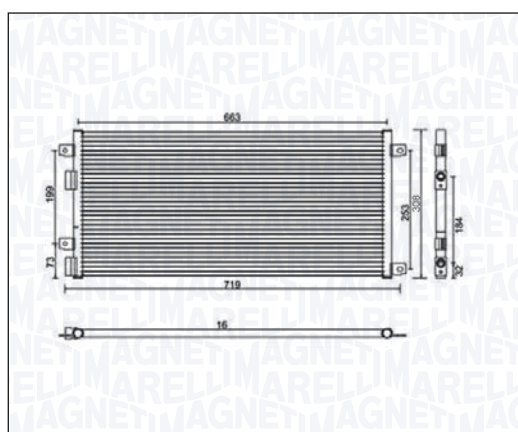

BC887 - 350203887000

IVECO DAILY III 29 - 35	09/02 → 07/07
IVECO DAILY IV 29 - 35	05/06 → 08/11