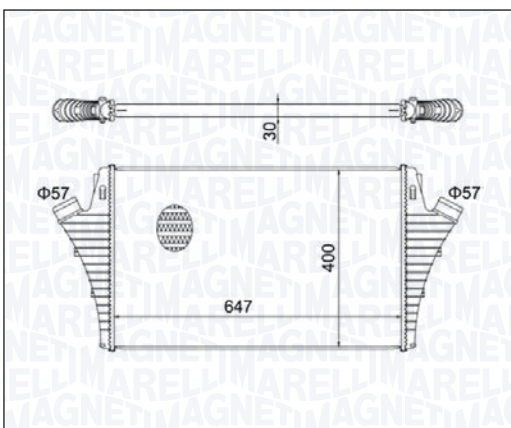

MST465 - 351319204650

HYUNDAI GRAND SANTA FÉ 2.2 CRDi 4WD

06/13 →

OPEL SIGNUM 2.0 Turbo - 2.2 DTI

05/03 → 12/08

OPEL VECTRA C 2.0 Turbo - 2.2 DTI

04/02 → 07/04

SAAB 9-3 - 9-3 Cabriolet - 9-3 Station Wagon 1.8 - 2.0 - 2.8 t

09/02 → 02/15

VAUXHALL SIGNUM 2.0 i Turbo - 2.2 DTI

03/03 → 10/08

VAUXHALL VECTRA C - VECTRA C GTS - VECTRA C Station wagon
2.0 16V Turbo - 2.2 DTI 16V

01/00 → 10/08