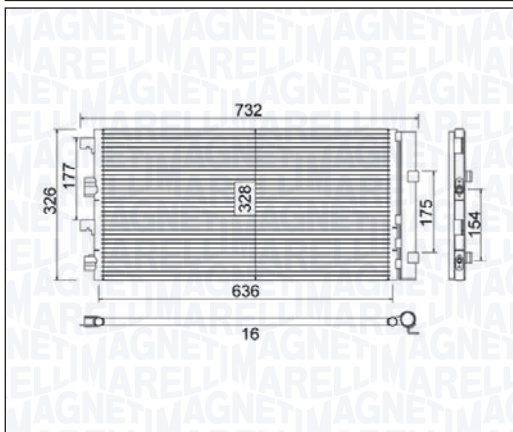

BC797 - 350203797000

DACIA DUSTER (HS_) 1.5 dCi

04/10 → 01/18