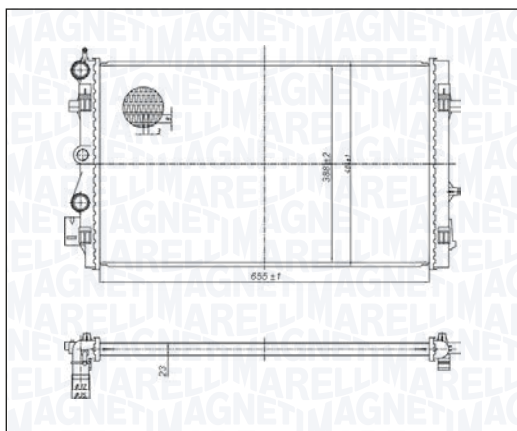

► BM1678 – 350213167800

CITROËN C5 III - C5 III Break 1.8 16V, 2.0 16V, 2.0 16V BioFlex - 2.0 HDi	02/08 →
CITROËN DS 4 1.6 BlueHDi - 1.6 HDi - 1.6 THP	04/11 → 07/15
CITROËN DS 5 1.6 HDi - 1.6 THP	11/11 → 07/15
CITROËN XSARA PICASSO (N68) 1.6 HDi	05/04 → 12/11
PEUGEOT 307 - 307 Break 1.6 HDi - 2.0 16V - 2.0 HDi	10/03 → 03/09
PEUGEOT 307 CC 2.0 16V - 2.0 HDi	10/03 → 04/09
PEUGEOT 308 I - 308 SW I 1.6 16V - 1.6 HDi - 1.6 THP 16V - 2.0 HDi	09/07 → 10/14
PEUGEOT 308 CC (4B_) 1.6 16V - 1.6 HDi - 2.0 HDi	04/09 → 12/14
PEUGEOT 407 - 407 SW 1.8 - 1.8 16V - 2.0 - 2.0 16V - 2.0 Bioflex - 2.0 Flex - 2.0 HDi	03/04 → 02/11
PEUGEOT 407 Coupé 2.0 HDi	10/05 →
PEUGEOT 3008 (0U_) 1.6 HDi - 1.6 THP	06/09 → 08/16
PEUGEOT 5008 (0U_, 0E_) 1.6 16V - 1.6 HDi - 2.0 HDi 136 - 2.0 BlueHDi	09/09 → 03/17
PEUGEOT PARTNER 1.6 HDi - 1.6 BlueHDi - 1.6 HDi 16V	04/08 →
PEUGEOT PARTNER TEPEE 1.6 HDi - 1.6 HDi 16V	04/08 →
PEUGEOT RANCH (5_, G_) 1.6 HDi	08/05 → 12/15
PEUGEOT RCZ 1.6 16V - 1.6 THP	03/10 → 12/15

BM1679 – 350213167900

AUDI A1 - A1 Sportback 1.4 TFSI - 1.8 TFSI - 2.0 TDI - 2.0 TFSI quattro	01/11 → 10/18
SEAT IBIZA IV - IBIZA IV SC - IBIZA IV ST 1.4 TSI - 1.4 TSI Cupra - 1.6 TDI - 2.0 TDI	05/09 → 05/15
SKODA FABIA II - FABIA II Combi 1.4 TSI RS	05/10 → 12/14
VOLKSWAGEN POLO V 1.4 GTI - 1.8 GTI - 1.6 TDI - 2.0 R WRC	06/09 → 05/14