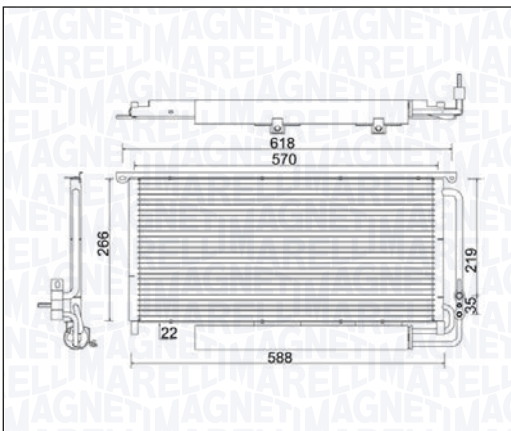

SMART CITY-COUPÉ (450) All Models	07/98 → 01/04
SMART FORTWO Cabrio - FORTWO Coupé (450) 0.8 CDI	01/04 → 01/07

BC922 - 350203922000

SMART ROADSTER - ROADSTER Coupé (452) All Models	04/03 → 11/05
--	---------------