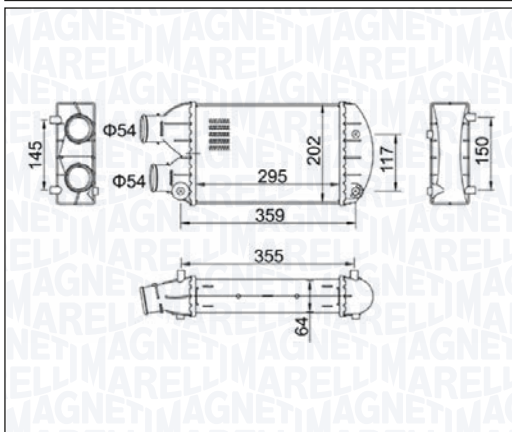

MST451 - 351319204510

FIAT BRAVA 1.9 TD 100	03/96 → 10/01
FIAT BRAVO I 1.9 TD 100	03/96 → 10/01
FIAT MAREA - MAREA Weekend 1.9 TD - 2.4	05/96 → 12/02
FIAT MULTIPLA 1.6 - 1.9 JTD	04/99 → 06/10