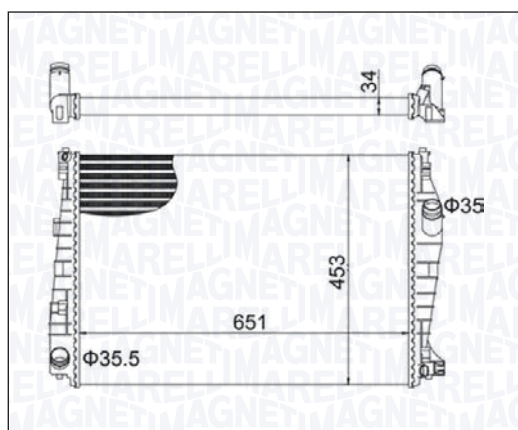

BM1519 - 350213151900

SMART FORTWO Coupé - FORTWO Cabriolet (451) All Models	01/07 →
--	---------

BM1520 - 350213152000

ALFA ROMEO 159 - 159 Sportwagon All Models	06/05 → 12/12
ALFA ROMEO BRERA All Models	01/06 → 05/11
ALFA ROMEO SPIDER All Models	03/06 → 03/11