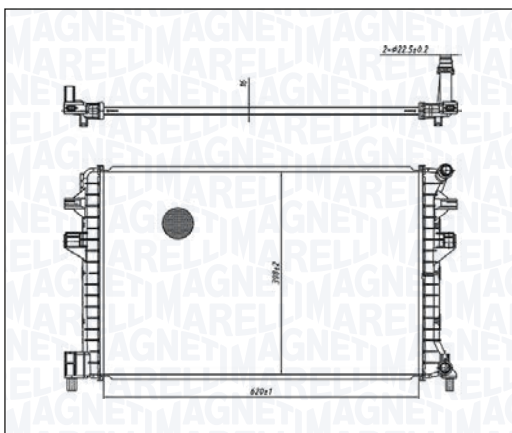

BM1663 – 350213166300

AUDI A3 - A3 Cabriolet - A3 Limousine - A3 Sportback (8V1, 8VK, 8V7, 8VE, 8VS, 8VM, 8VA, 8VF) 1.0 TFSI - 30 TFSI - 1.2 TFSI - 1.4 TFSI - 1.4 TFSI e-tron - 1.4 TFSI g-tron - 1.4 TSI - 1.5 TFSI - 35 TFSI - 1.6 TDI - 30 TDI - 2.0 TDI - 30 g-tron - 35 TDI	04/12 → 10/20
AUDI A3 Limousine - A3 Sportback (8YS, 8YA) 30 g-tron - 30 TDI - 30 TFSI - 30 TFSI Mild Hybrid - 35 TDI - 35 TFSI - 35 TFSI Mild Hybrid	11/19 →
AUDI Q2 1.0 TFSI - 30 TFSI - 1.4 TFSI - 35 TFSI - 1.6 TDI - 30 TDI - 2.0 TDI	06/16 → 10/20
AUDI Q3 - Q3 Sportback (F3B, F3N) 35 TFSI	08/18 →
SEAT ATECA 1.0 TSI - 1.4 TSI - 1.5 TSI - 1.5 TSI - 1.6 TDI - 2.0 TDI - 2.0 TDI - 2.0 TDI	04/16 →
SEAT LEON - LEON SC - LEON ST (5F1, 5F5, 5F8) 1.0 TSI - 1.2 TSI - 1.4 TGI - 1.4 TSI - 1.5 TGI - 1.5 TSI - 1.6 TDI - 2.0 TDI	09/12 →
SEAT TARRACO 1.5 TSI ACT	09/18 →
SKODA KAROQ 1.5 TSI	07/17 →
SKODA KODIAQ 1.4 TSI - 1.5 TSI	10/16 →
SKODA OCTAVIA III - OCTAVIA III Combi 1.0 TSI - 1.4 TSI - 1.4 TSI G-TEC - 1.5 TSI - 1.6 - 1.6 TDI - 2.0 TDI - TDI RS - 2.0 TDI - TDI RS	11/12 →
SKODA OCTAVIA IV - OCTAVIA IV Combi 1.4 TSI IV - 2.0 TDI	11/19 →
SKODA SUPERB III - SUPERB III SW 1.6 TDI - 2.0 TDI	03/15 →
VOLKSWAGEN ARTEON 2.0 TDI - 2.0 TDI 4motion	05/17 → 06/20
VOLKSWAGEN ARTEON SHOOTING BRAKE 2.0 TDI	09/20 →
VOLKSWAGEN GOLF VII - GOLF VII Variant - GOLF VII SPORTSVAN 1.0 TSI - 1.2 TSI - 1.4 TGI CNG - 1.4 TSI - 1.4 TSI MultiFuel - 1.6 - 1.6 TDI - 2.0 GTD - 2.0 TDI	08/12 → 03/17
VOLKSWAGEN GOLF VIII - GOLF VIII Variant 1.0 eTSI - 1.5 eTSI - 1.0 TSI - 1.5 TSI - 2.0 TDI	07/19 →
VOLKSWAGEN PASSAT ALLTRACK B8 Variant (3G5, CB5) 2.0 TDI	05/15 → 11/17
VOLKSWAGEN PASSAT B8 - PASSAT B8 Variant 1.4 TSI - 1.6 TDI - 2.0 TDI - 2.0 TDI	08/14 →
VOLKSWAGEN TIGUAN (AD1, AX1) 1.4 TSIV - 1.5 TSI	01/16 →
VOLKSWAGEN TIGUAN ALLSPACE (BW2, BJ2) 1.5 TSI	09/18 →
VOLKSWAGEN TOURAN (5T1) 1.5 TSI	11/18 →
VOLKSWAGEN T-ROC - T-ROC Cabriolet 1.5 TSI - 1.5 TSI	11/17 →