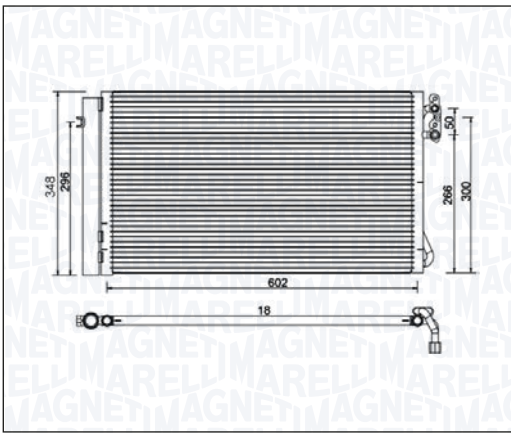

BC752 – 350203752000

BMW 1 SERIES (E81-E87) 116 d - 118 d - 120 d - 123 d	06/04 → 12/11
BMW 1 SERIES Cabriolet - Coupé (E88-E82) 116 d - 118 d - 120 d - 123 d - 135 i - M	09/07 → 12/13
BMW 3 SERIES - 3 SERIES Cabriolet - Coupé - Touring (E91-E90-E92-E93) 316 d - 318 d - 320 d - 325 d - 330 d - 335 i	12/04 → 12/13
BMW X1 SERIES (E84) 16 d - 18 d - 20 d - 23 d - 25 d	03/09 → 06/15
BMW Z4 SERIES Roadster (E89) 18 i - 20 i - 28 i - 35 i - 35 is	02/09 → 08/16