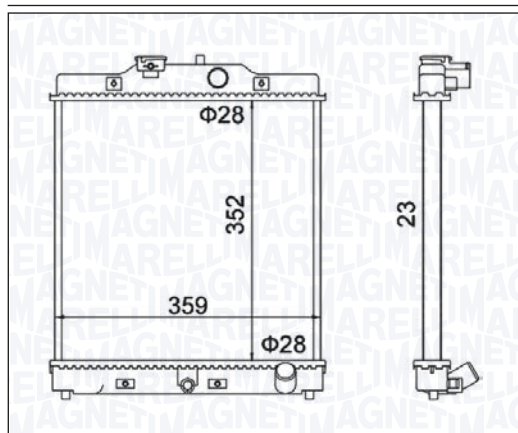

BM1751 - 350213175100

HONDA CIVIC V Hatchback /Sedan 1.3 16V - 1.5 - 1.5 i 16V - 1.5 i LSi - 1.6 16V Vtec - 1.6 si 16V	10/91 → 12/95
HONDA CIVIC VI Aerodeck/Coupé/Fastback/Hatchback/Sedan 1.4 16V - 1.4 i - 1.4 i S - 1.5 16V - 1.5 i - 1.5 i Vtec-E - 1.6 16V - 1.6 i - 1.6 i Vtec	09/94 → 02/01
HONDA CRX III 1.6 ESI	03/92 → 12/98