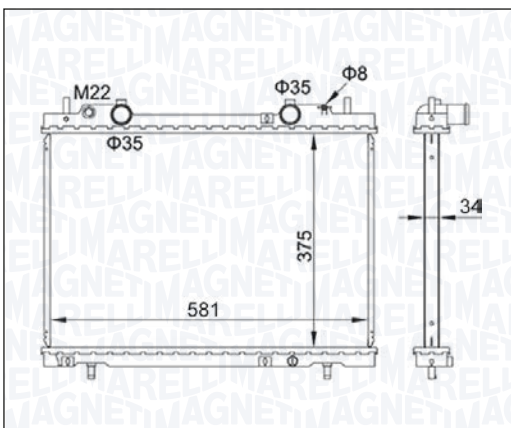

09/03 → 12/11

BM1638 - 350213163800

FORD TRANSIT (E_) 2.5 DI - 2.5 TD

06/94 → 03/00

FORD TRANSIT TOURNEO 2.5 DI - 2.5 TD

11/94 → 12/00

BM1639 - 350213163900

FIAT BRAVO - BRAVA 1.9 D