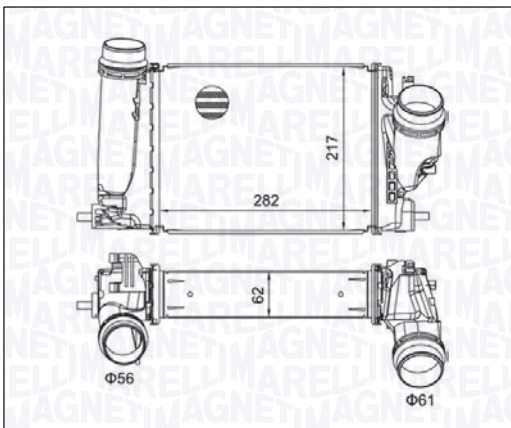

MST583 - 351319205830

NISSAN X-TRAIL III 1.6 dCi	04/14 →
RENAULT KADJAR 1.6 dCi 130	06/15 →
RENAULT MEGANE IV - MEGANE IV Sporter - MEGANE IV Grand Coupé 1.6 dCi 130	11/15 →
RENAULT SCÉNIC IV 1.6 dCi 130	09/16 →
RENAULT TALISMAN - TALISMAN Grandtour 1.6 dCi	11/15 →