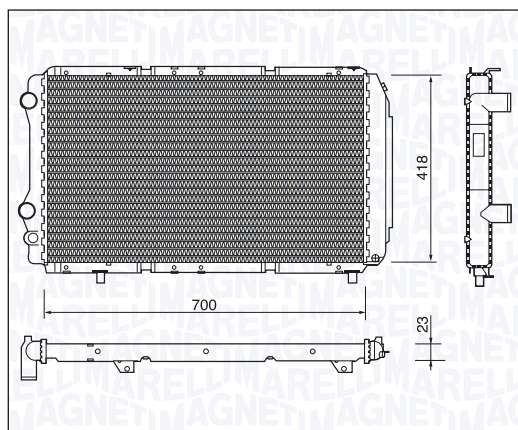

BM706 - 350213706000

FIAT DUCATO (230_) 1.9 TD - 2.0	03/94 → 04/02