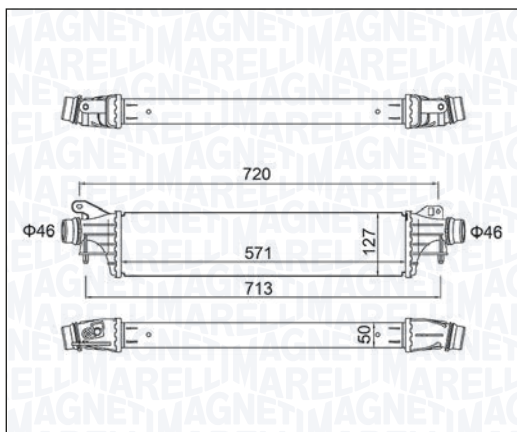

MST587 - 351319205870

OPEL ADAM 1.4 S	11/14 → 01/19
OPEL CORSA E 1.4 Turbo	09/14 → 06/19
VAUXHALL ADAM 1.4 S	11/14 → 01/19
VAUXHALL CORSA IV 1.4	08/14 →