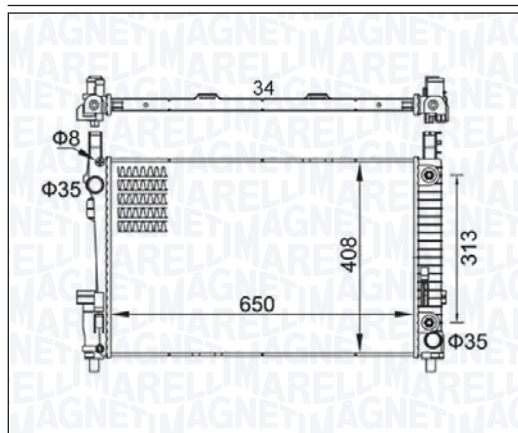

BM1517 - 350213151700

MERCEDES-BENZ A CLASS (W169) 150 - 160 - 180 - 170 - 200 - 200 Turbo - 160 CDI - 180 CDI	09/04 → 06/12
MERCEDES-BENZ B CLASS Sports Tourer (W245) 150 - 160 - 170 - 180 CDI - 200 - 200 CDI - 200 Turbo	03/05 → 11/11