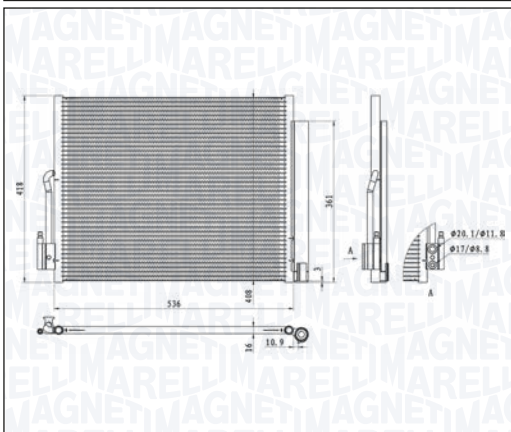

BC872 - 350203872000

OPEL MERIVA B	1.3 CDTI - 1.4 - 1.4 LPG - 1.7 CDTI	06/10 → 03/17
VAUXHALL MERIVA B	1.3 CDTI - 1.4 - 1.4 LPG - 1.7 CDTI	06/10 → 03/17