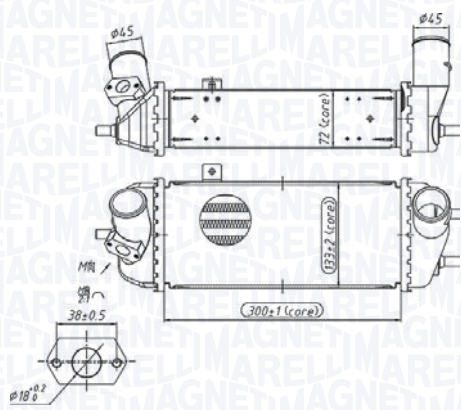

MST570 - 351319205700

KIA SOUL I 1.6 CRDi

02/09 →

KIA VENGA CRDi

04/15 →