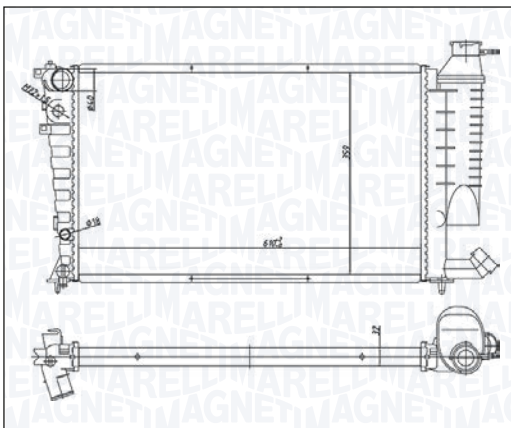

BM1684 - 350213168400

CITROËN XSARA - XSARA Break - XSARA Coupé (N0, N1, N2, N3) 1.8 i - 1.8 i Aut. - 2.0 16V	04/97 → 09/00