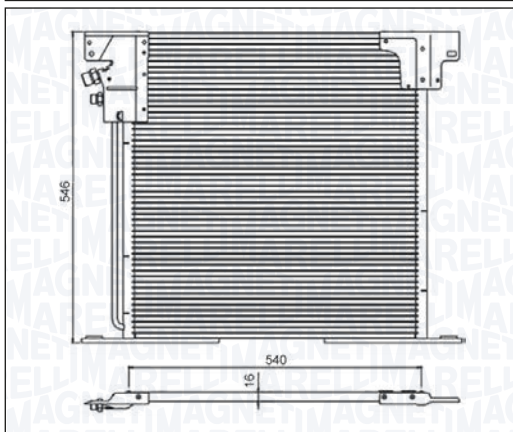

BC903 - 350203903000

MERCEDES-BENZ V-CLASS (638/2) All Models	09/96 → 07/03
MERCEDES-BENZ VITO (W638) All Models	02/96 → 07/03