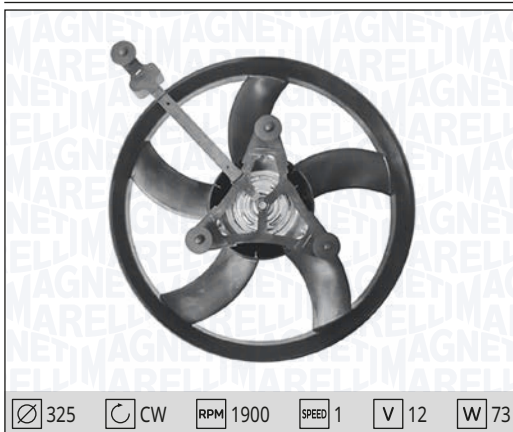

∅ 325
CW
RPM 1900
SPEED 1
V 12
W 73

MTC727AX - 069422727010

SEAT CORDOBA (6L2) 1.2 12V	05/06 → 11/09
SEAT IBIZA III 1.2 - 1.2 12V	05/06 → 11/09
SEAT IBIZA IV - IBIZA IV SC - IBIZA IV ST 1.0 - 1.2 - 1.2 LPG - 1.2 TSI - 1.4 - 1.4 LPG	03/08 → 06/17
SEAT TOLEDO IV 1.2	07/12 → 06/15
SKODA FABIA I - FABIA I Praktik - FABIA I Sedan 1.0 - 1.4 - 1.4 16V	08/99 → 05/03
SKODA FABIA II - FABIA II Combi 1.2 - 1.2 12V - 1.2 LPG	12/06 → 12/14
SKODA FABIA III - FABIA III SW 1.0	08/14 →
SKODA RAPID - RAPID Spaceback 1.2 - 1.2 LPG	07/12 → 06/15
SKODA ROOMSTER - ROOMSTER Praktik 1.2 - 1.4 - 1.4 LPG	05/06 → 05/15
VOLKSWAGEN POLO IV 1.4 16V - 1.4 BiFuel	10/01 → 11/09
VOLKSWAGEN POLO IV Sedan 1.4	11/03 → 06/05
VOLKSWAGEN POLO V 1.0 - 1.2 - 1.2 TSI - 1.4 - 1.4 BiFuel - 1.4 TSI - 1.6 BiFuel	03/09 →