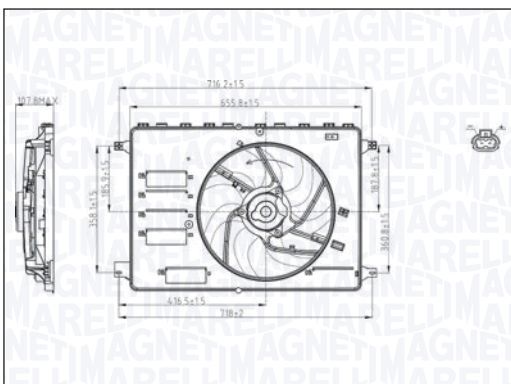

Ø 385 CW RPM 3100 SPEED 1 V 12 W 372

MTC761AX – 069422761010

FORD GALAXY II 1.8 TDCi - 2.0 - 2.0 EcoBoost - 2.0 FlexiFuel - 2.0 TDCi 2.2 TDCi - 2.3	05/06 → 06/15
FORD KUGA I 2.5 4x5	02/08 → 11/12
FORD MONDEO IV - MONDEO IV Sedan - MONDEO IV Turnier 2.0 EcoBoost - 2.0 SCTi - 2.0 TDCi - 2.2 TDCi - 2.3	03/07 → 01/15
FORD S-MAX 2.0 EcoBoost - 2.0 TDCi - 2.2 TDCi - 2.3	05/06 → 12/14