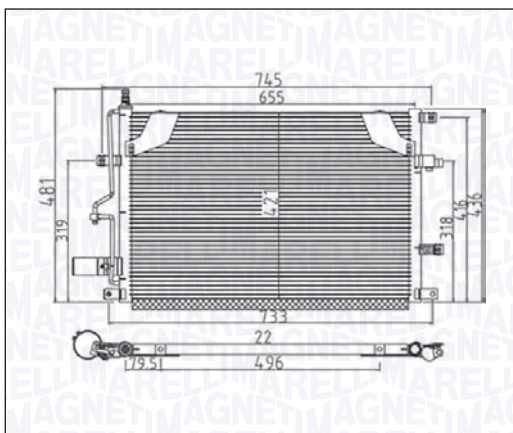

BC914 – 350203914000

VOLVO S60 I All Models

07/00 → 04/10

VOLVO S80 I All Models

05/98 → 07/06

VOLVO V70 II All Models

11/99 → 12/08

VOLVO XC70 CROSS COUNTRY I 2.4 D5 - 2.4 T

03/00 → 08/07