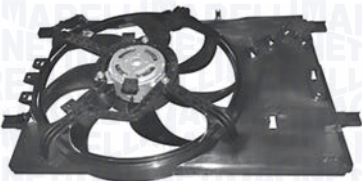

Ø 388 CW RPM 2450 SPEED 1 V 12 W 210

MTC748AX – 069422748010

FIAT GRANDE PUNTO (199_) 1.2 - 1.4 - 1.4 16V - 1.4 Natural Power	06/05 →
FIAT PUNTO (199_) 1.2 - 1.4 - 1.4 Multi Air - 1.4 Bifuel - 1.4 Natural Power	03/12 →
FIAT PUNTO EVO (199_) 1.2	10/09 → 02/12
OPEL CORSA D 1.0 - 1.2 - 1.2 LPG - 1.4	07/06 → 08/14