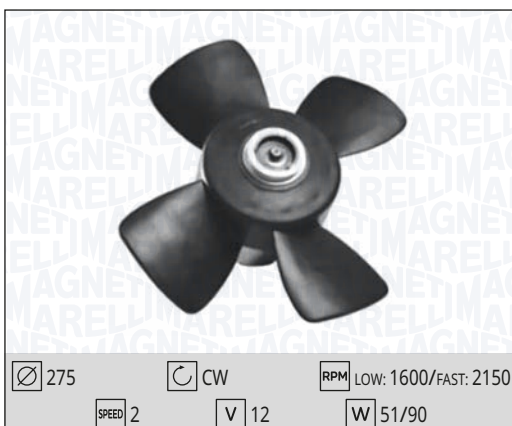

∅ 275
CW
RPM LOW: 1600/FAST: 2150
SPEED 2
V 12
W 51/90

MTC803AX – 069422803010

VOLKSWAGEN TRANSPORTER IV All Models	09/90 → 04/03