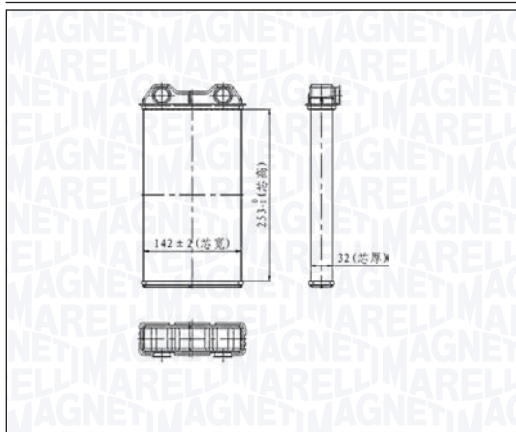

BR439 - 350218439000

OPEL VIVARO A All Models	08/01 → 07/14
RENAULT TRAFIC II All Models	03/01 →
VAUXHALL VIVARO A All Models	08/01 → 07/14