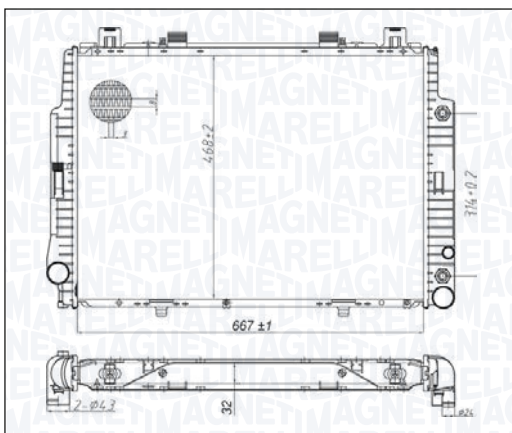

BM1747 - 350213174700

MERCEDES-BENZ S CLASS - S CLASS Coupé (W140) 400 SE, SEL/S420 - 500 SE, SEL - 600 SE, SEL - 420 - 500 - 600 - 500 SEC/CL500 - SEC/CL 420 - SEC/CL 600	02/91 → 12/99