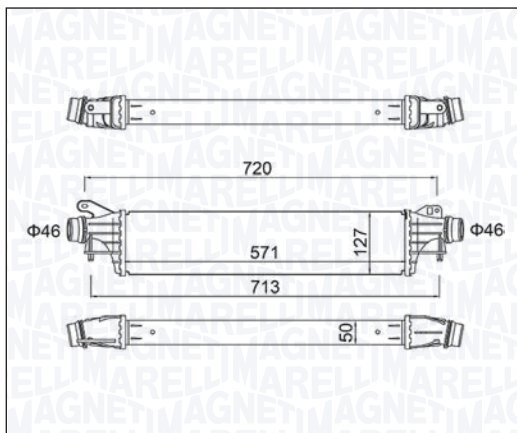

MST588 - 351319205880

OPEL CORSA E 1.3 CDTI	09/14 →
VAUXHALL CORSA IV 1.3 CDTI	08/14 →