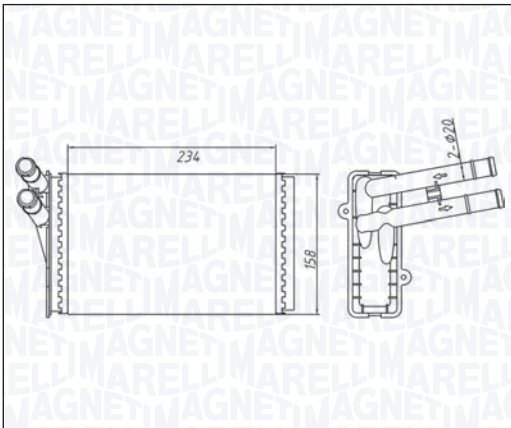

BR409 - 350218409000

AUDI 80 - 80 Avant (B4) All Models	09/91 → 1996
AUDI 80 (B3) All Models	06/86 → 10/91
AUDI 80 Cabriolet - 80 Coupé (B3) All Models	07/88 → 08/00
AUDI 90 (B2) 2.0	03/86 → 03/87
AUDI 90 (B3) All Models	04/87 → 07/91
AUDI A4 - A4 Avant (B5) All Models	11/94 → 09/01
SKODA SUPERB I All Models	12/01 → 03/08
VOLKSWAGEN PASSAT B5 - PASSAT B5 Variant All Models	10/96 → 11/00
VOLKSWAGEN PASSAT B5.5 - PASSAT B5.5 Variant All Models	11/00 → 05/05