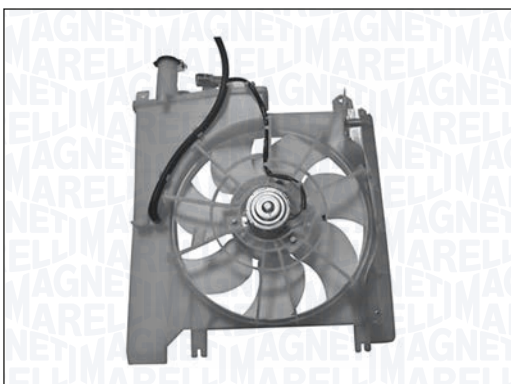

Ø 316
CCW
RPM 1700
SPEED 1
V 12
W 48

MTC735AX – 069422735010

CITROËN C1 I 1.0	06/05 → 09/14
CITROËN C1 II 1.0 VTi	04/14 →
PEUGEOT 107 (PM, PN) 1.0	06/05 → 05/14
PEUGEOT 108 1.0 VTi	05/14 →
TOYOTA AYGO (B1) 1.0 - 1.0 GPL	07/05 → 05/14
TOYOTA AYGO (B4) 1.0 - 1.0 VVTi - 1.2	05/14 →