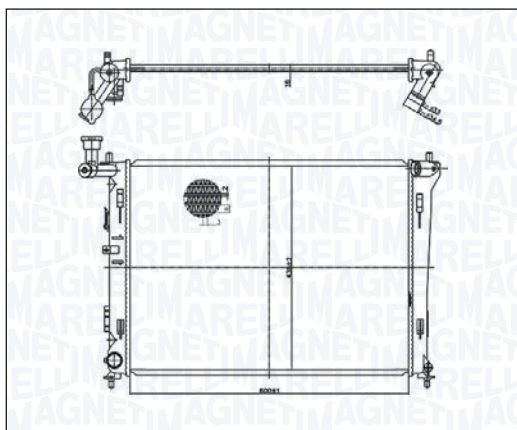

BM1681 – 350213168100

HYUNDAI ELANTRA IV Sedan 2.0 CVVT	06/06 → 06/11
HYUNDAI i30 - i30 Station wagon (FD) 1.4 - 1.6 - 2.0	10/07 → 06/12