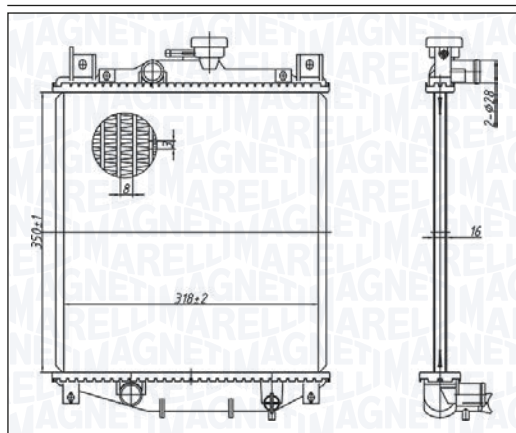

BM1784 - 350213178400

SUZUKI SWIFT II 1.0 - 1.0 i - 1.3 - 1.3 Gti

03/89 → 05/01