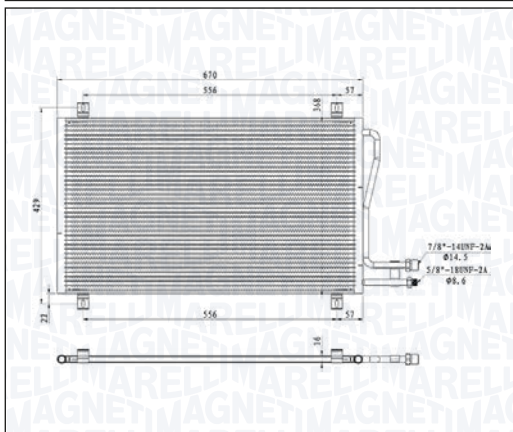

BC913 – 350203913000

MERCEDES-BENZ SPRINTER 2-t, 3-t, 4-t, 5-t All Models

02/95 → 05/06