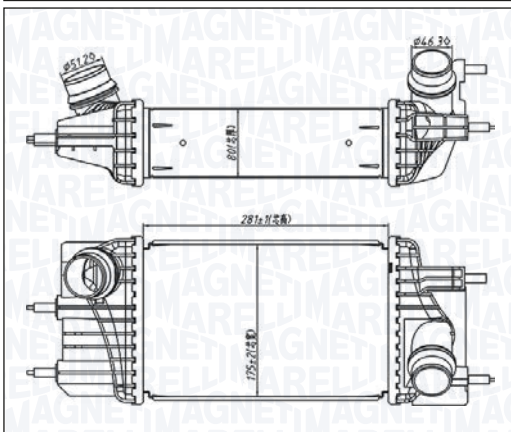

MST581 - 351319205810

NISSAN JUKE 1.5 dCi	06/10 →
NISSAN NV200 - EVALIA 1.5 dCi	04/11 →
NISSAN PULSAR 1.5 dCi	10/14 →