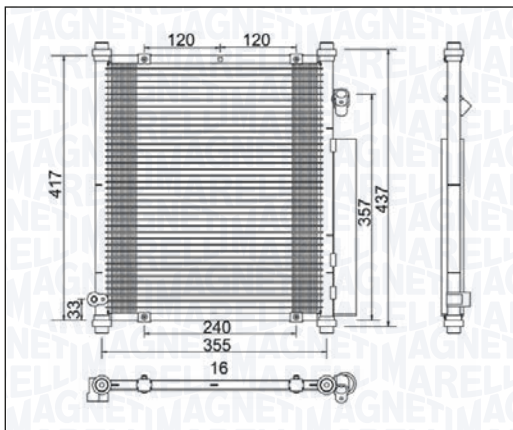

BC907 - 350203907000

HONDA JAZZ II 1.2 i-DSi - 1.3 iDSi	03/02 → 07/08