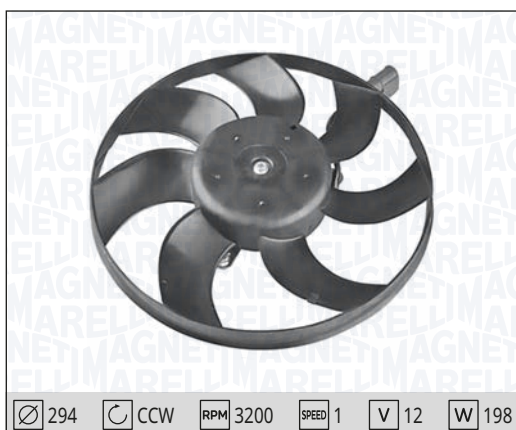

AUDI A3 - A3 Sportback (8P1-8PA) 1.4 TFSI - 1.6 TDI - 1.8 TFSI - 1.9 TDI - 2.0 FSI - 2.0 TDI - 2.0 TDI 16V - 2.0 TFSI - S3	05/03 → 03/13
AUDI TT - TT Roadster (8J3-8J9) 1.8 TFSI - 2.0 TDI - 2.0 TFSI - 2.0 TTS - 2.0 TFSI	06/08 → 06/14
SEAT ALTEA - ALTEA XL All Models	03/04 →
SEAT LEON (1P1) All Models	07/05 → 12/12
SEAT TOLEDO III 1.8 TFSI - 1.9 TDI - 2.0 FSI - 2.0 TDI - 2.0 TDI 16V	04/04 → 05/09
SKODA OCTAVIA II - OCTAVIA II Combi All Models	02/04 → 06/13
SKODA OCTAVIA III - OCTAVIA III Combi 1.6 TDI - 1.8 TSI - 2.0 TDI - 2.0 TDI RS	11/12 →
SKODA SUPERB II - SUPERB II SW All Models	03/08 → 05/15
SKODA YETI All Models	05/09 → 12/17
VOLKSWAGEN BEETLE - BEETLE Cabriolet (5C1, 5C2, 5C7, 5C8) 1.4 TSI - 1.6 TDI - 2.0 TDI	10/11 → 07/16
VOLKSWAGEN CADDY III 1.2 TSI - 1.6 TDI - 1.9 TDI	09/05 → 08/10
VOLKSWAGEN CADDY IV 1.6 TDI	05/15 → 11/17
VOLKSWAGEN CADDY IV ALLTRACK 1.6 TDI - 2.0 TDI	05/15 →
VOLKSWAGEN EOS (1F7, 1F8) 1.4 TSI - 1.4 FSI - 2.0 FSI - 2.0 TDI - 2.0 TDI 16V - 2.0 TFSI - 2.0 TSI	03/06 → 08/15
VOLKSWAGEN GOLF V - GOLF V Variant 1.4 TSI - 1.9 TDI - 2.0 FSI - 2.0 GTI - 2.0 TDI - 2.0 TDI 16V - 2.0 TFSI	10/03 → 07/09
VOLKSWAGEN GOLF V PLUS 1.2 TSI - 1.4 16V - 1.4 TSI - 1.6 TDI - 1.9 TDI - 2.0 FSI - 2.0 TDI - 2.0 TDI 16V	01/05 → 12/13
VOLKSWAGEN GOLF VI - GOLF VI Variant All Models	02/09 → 11/13
VOLKSWAGEN GOLF VI Cabriolet All Models	03/11 → 05/16
VOLKSWAGEN JETTA III 1.4 TSI - 1.6 TDI - 1.9 TDI - 2.0 FSI - 2.0 TDI - 2.0 TDI 16V - 2.0 TFSI - 2.5	08/05 → 10/10
VOLKSWAGEN JETTA IV 1.4 TSI - 1.6 TDI - 2.0 TDI - 2.0 TFSI - 2.5	04/10 →
VOLKSWAGEN PASSAT B6 - PASSAT B6 Variant All Models	03/05 → 10/11
VOLKSWAGEN PASSAT B6 CC 2.0 TFSI - 2.0 TSI	06/08 → 01/12
VOLKSWAGEN PASSAT B7 - PASSAT B7 Variant 1.4 TSI - 1.6 TDI - 1.8 TSI - 2.0 TDI - 2.0 TSI	08/10 → 12/15
VOLKSWAGEN PASSAT B7 CC 2.0 TDI - 2.0 TSI	11/11 → 12/16
VOLKSWAGEN SCIROCCO III 1.4 TSI - 2.0 R - 2.0 TDI	05/08 → 11/17
VOLKSWAGEN TOURAN (1T1, 1T2) 1.4 TSI - 1.4 TSI EcoFuel - 1.9 TDI - 2.0 EcoFuel - 2.0 FSI - 2.0 TDI - 2.0 TDI 16V	02/06 → 05/10
VOLKSWAGEN TOURAN (1T3) 1.2 TSI - 1.6 TDI - 2.0 TDI	05/10 → 05/15

294
CCW
3200
1
12
198