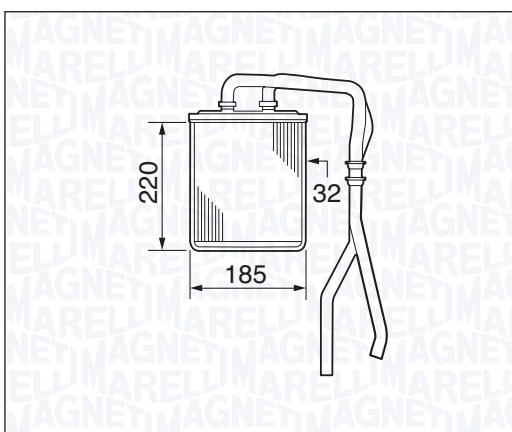

BR308 - 350218308000

IVECO DAILY IV All Models	05/06 → 08/11
IVECO DAILY V All Models	09/11 → 02/14