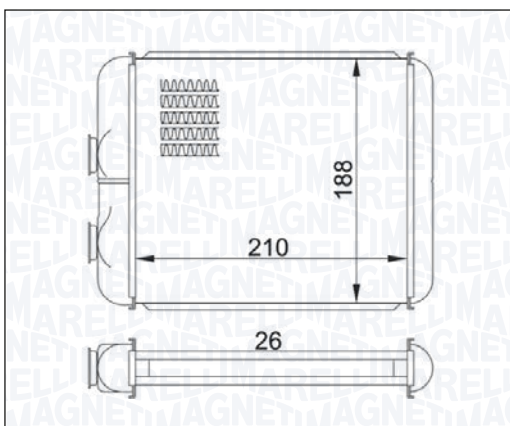

BR407 - 350218407000

OPEL ASTRA F CLASSIC Hatchback All Models	01/98 → 08/02
OPEL ASTRA G Hatchback - ASTRA G Cabriolet - ASTRA G Coupé - ASTRA G Station wagon - ASTRA G Sedan All Models	02/98 → 12/09
OPEL ASTRA H - ASTRA H GTC - ASTRA H Station wagon - ASTRA H Sedan - ASTRA H Twin Top All Models	03/04 → 05/14