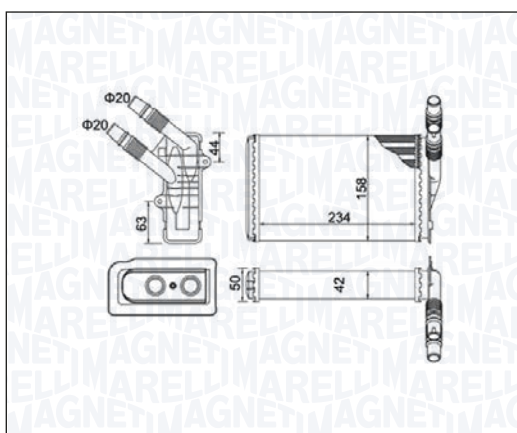

BR433 - 350218433000

RENAULT KANGOO - KANGOO Express All Models	08/97 →