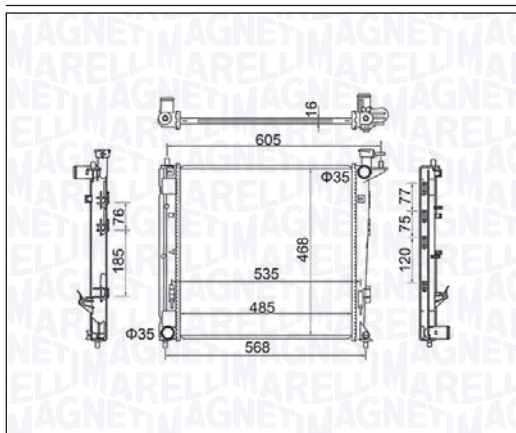

BM1605 - 350213160500

HYUNDAI ix35 1.7 CRDi - 2.0 CRDi	11/10 →
KIA SPORTAGE III 1.7 CRDi - 2.0 CRDi	07/10 →