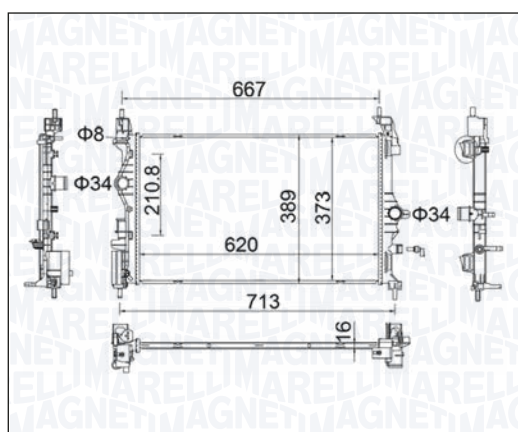

BM2069 – 350213206900

OPEL ADAM (M13) 1.0	07/14 → 11/18
OPEL CORSA E 1.0	09/14 →
VAUXHALL ADAM 1.0	07/14 → 11/18
VAUXHALL CORSA E 1.0	08/14 →