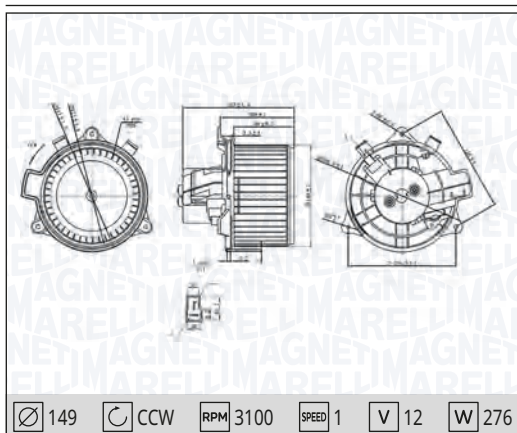

MTE375AX - 069412375010

FIAT BRAVO II All Models	04/07 → 12/14
FIAT STILO - STILO Multi Wagon All Models	02/02 → 08/08

Ø 149   ⌚ CCW   RPM 3100   SPEED 1   V 12   W 276