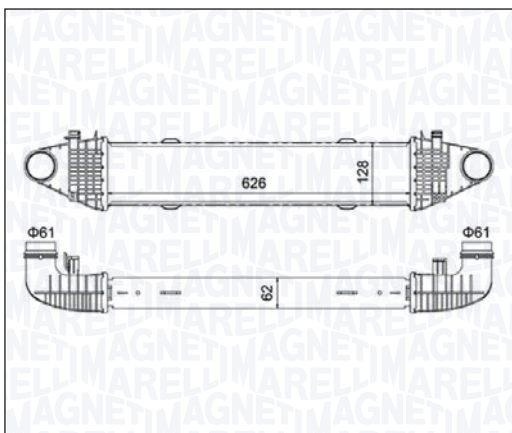

MST452 - 351319204520

MERCEDES-BENZ C CLASS - C CLASS SW (W204-S204) 180 CDI - 200 CDI - 220 CDI - 250 CDI	10/08 → 08/14
MERCEDES-BENZ C CLASS Coupé (C204) 220 CDI - 250 CDI	06/11 →
MERCEDES-BENZ E CLASS - Cabriolet - Coupé - SW (W212) 200 CDI / BlueTEC - 250 CGI	01/09 → 12/15