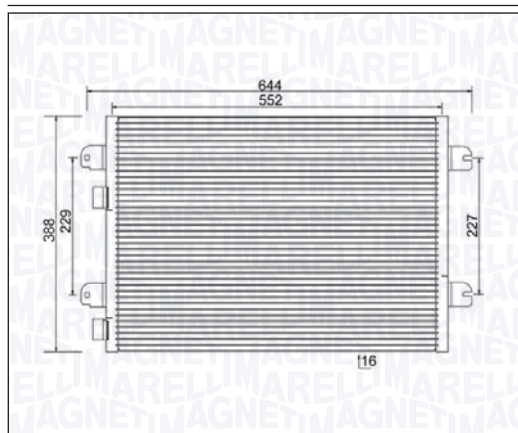

BC931 – 350203931000

DACIA LOGAN - LOGAN EXPRESS - LOGAN MCV - LOGAN Pick-up (LS_FS_KS_US_) 1.5 dCi - 1.6 16V	09/05 →
DACIA SANDERO I 1.5 dCi	11/08 →
RENAULT MEGANE I - MEGANE I Cabriolet - MEGANE I Classic - MEGANE I Coach - MEGANE I Grandtour 2.0 16V	07/96 → 08/03
RENAULT SCÉNIC I All Models	09/99 → 08/03