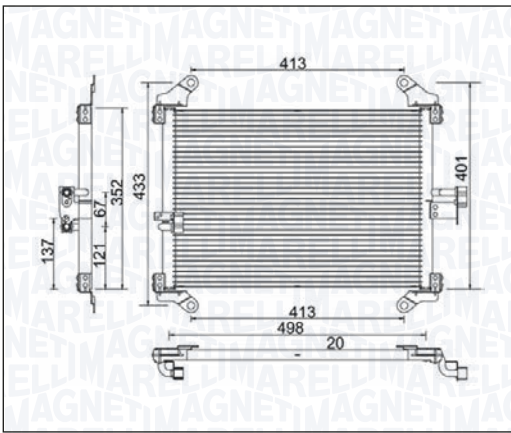

BC772 - 350203772000

CITROËN JUMPER (230) All Models	02/94 → 04/02
CITROËN JUMPER (244, Z_) All Models	04/02 →
FIAT DUCATO (230_) All Models	03/94 → 04/02
FIAT DUCATO (244_) All Models	04/02 → 07/06
PEUGEOT BOXER (230, ZCT_) All Models	03/94 → 04/02
PEUGEOT BOXER (244, Z_) All Models	04/02 →