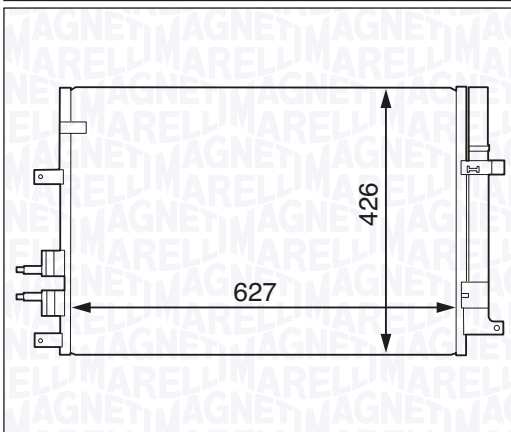

BC616 - 350203616000

ALFA ROMEO 159 - 159 Sportwagon 2.4 JTDM - 3.2 JTS

07/07 → 11/11