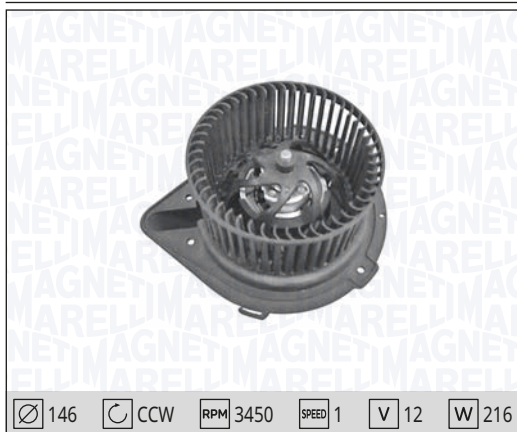

MTE329AX - 069412329010

AUDI 80 - 80 Avant (B4) All Models	09/91 → 01/96
AUDI A4 - A4 Avant (B5) All Models	11/94 → 09/01
AUDI CABRIOLET (B3) All Models	05/91 → 08/00
AUDI COUPÉ (B3) All Models	05/89 → 12/96

Ø 146 CCW RPM 3450 SPEED 1 V 12 W 216