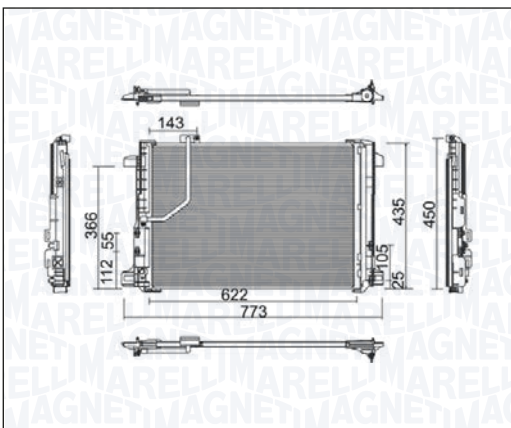

BC755 – 350203755000

MERCEDES-BENZ C-CLASS - C-CLASS Coupé - C-CLASS SW (W204-C204-S204) All Models	01/07 → 08/14
MERCEDES-BENZ CLS-CLASS - CLS-CLASS Shooting Brake (C218-X218) 220 BlueTEC/d - 350 - 350CDI/d	01/11 → 12/17
MERCEDES-BENZ E-CLASS Sedan - Cabriolet - Coupé - SW (W212-S212-A207-C207) All Models	01/09 → 12/16
MERCEDES-BENZ GLK-CLASS (X204) All Models	06/08 → 06/15
MERCEDES-BENZ SLK-CLASS (R172) 200 - 250 - 250 CDI - 350	02/11 →