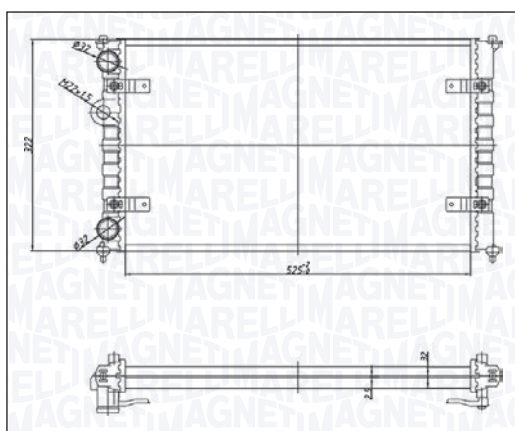

BM1677 - 350213167700

SEAT CORDOBA - CORDOBA Vario (6K1, 6K2, 6K5) 1.4 i - 1.4 i 16V - 1.6 i - 1.8 i - 1.9 D	02/93 → 12/02
SEAT IBIZA II 1.4 i - 1.4 i 16V - 1.6 i - 1.8 i - 1.9 D - 1.9 TD	03/93 → 02/02
SEAT INCA 1.4 i - 1.6 i - 1.7 D - 1.9 SDI	11/95 → 06/03
SEAT TOLEDO IV 1.2	07/12 → 06/15
VOLKSWAGEN CADDY II 1.4 - 60 1.4 - 1.6 - 75 1.6 - 1.7 SDI - 1.9 SDI - 1.9 TDI	11/95 → 01/04
VOLKSWAGEN POLO III CLASSIC - POLO III Variant 1.4 - 60 - 1.6 - 100 - 1.6 - 75	11/95 → 09/01