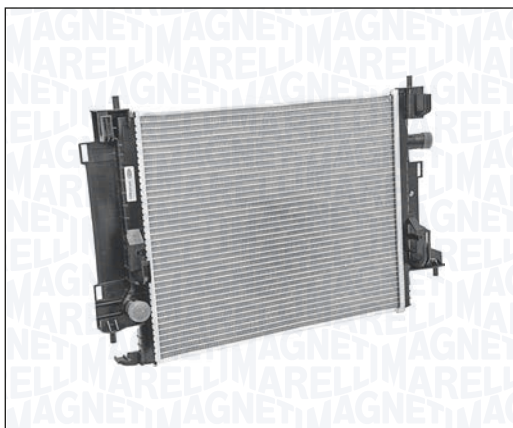

06/16 →

09/16 →

06/14 → 12/19

05/14 →

05/14 →

BM2079 – 350213207900

RENAULT TWINGO III 1.0 SCe
SMART FORFOUR (453) 0.9 - 0.9 Brabus - 1.0 - electric drive - EQ
SMART FORTWO Coupé - FORTWO Cabriolet (453)
0.9 - 0.9 Brabus - 1.0 - electric drive - EQ