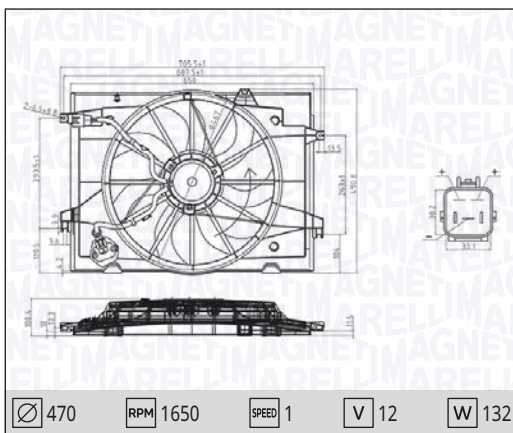

Ø 470 RPM 1650 SPEED 1 V 12 W 132

MTC784AX - 069422784010

HYUNDAI TUCSON (JM) 2.0 - 2.0 CRDi - 2.0 LPG - 2.7	06/04 →
KIA SPORTAGE II (JE_, KM) 2.0 16V - 2.0 CRDi - 2.7 V6	09/04 →