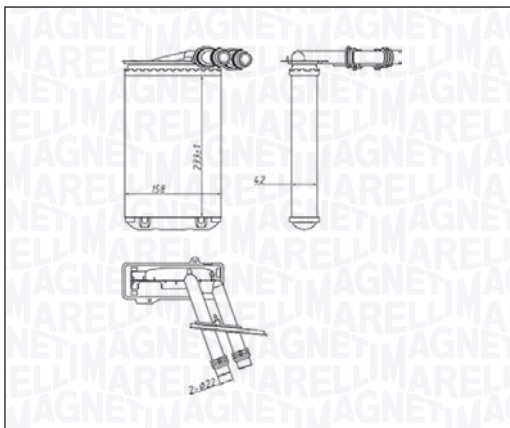

BR445 – 350218445000

AUDI A3 (8L1) All Models	07/98 → 05/03
AUDI TT - TT Roadster (8N3-8N9) All Models	10/98 → 06/06
SEAT LEON (1M1) All Models	11/99 → 06/06
SEAT TOLEDO II All Models	10/98 → 07/04
SKODA OCTAVIA I - OCTAVIA I Combi All Models	09/96 → 12/10
VOLKSWAGEN BORA I - BORA Variant All Models	10/98 → 05/05
VOLKSWAGEN GOLF IV - GOLF IV Cabriolet- GOLF IV Variant All Models	08/97 → 06/06
VOLKSWAGEN NEW BEETLE - NEW BEETLE Cabriolet All Models	01/98 → 09/10