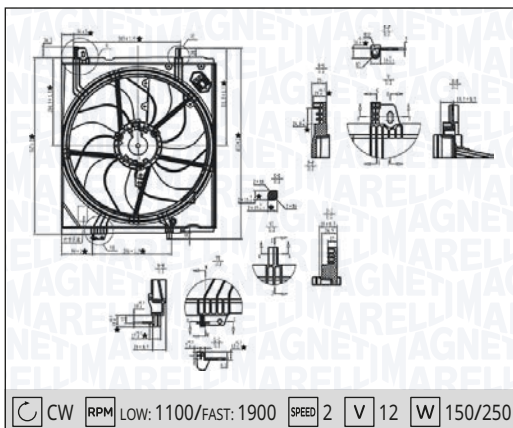

CW RPM LOW: 1100/FAST: 1900 SPEED 2 V 12 W 150/250

MTC787AX - 069422787010

NISSAN QASHQAI II 1.2 DIG-T - 1.5 dCi - 1.6 dCi - 1.6 DIG-T - 2.0	11/13 →
RENAULT KADJAR (HA_, HL_) 1.2 TCe - 1.5 dCi - 1.6 dCi - 1.6 TCe	06/15 →