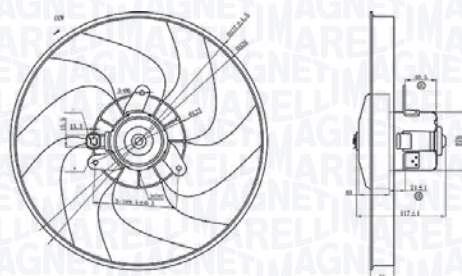

MTC756AX - 069422756010

CITROËN BERLINGO / BERLINGO FIRST (M_, MF_, GJK_, GFK_) 1.8 D - 1.9 D - 1.9 D 70 - 2.0 HDI 90	07/96 → 12/11
CITROËN XSARA - XSARA Break - XSARA Coupé 1.5 D - 1.8 D - 1.9 D - 1.9 TD	04/97 → 09/00
PEUGEOT 306 1.8 D - 1.9 D - 2.0 HDI 90	05/93 → 05/01
PEUGEOT 406 - 406 Break - 406 Coupé 1.6 - 1.8 - 1.8 16V - 2.0 16V	11/95 → 05/04
PEUGEOT RANCH (5_, G_) 1.9 D - 2.0 HDi	06/96 → 12/15

Ø 337 CW RPM 2100 SPEED 1 V 12 W 84