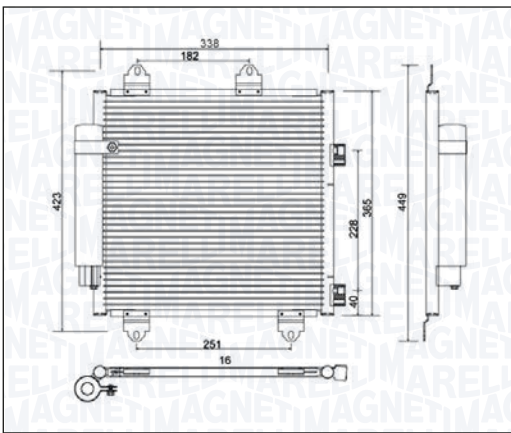

BC753 – 350203753000

CITROËN C1 I All Models	06/05 → 09/14
PEUGEOT 107 All Models	06/05 → 05/14
TOYOTA AYGO (_B1_) All Models	07/05 → 05/14
TOYOTA AYGO (_B4_) All Models	05/14 →