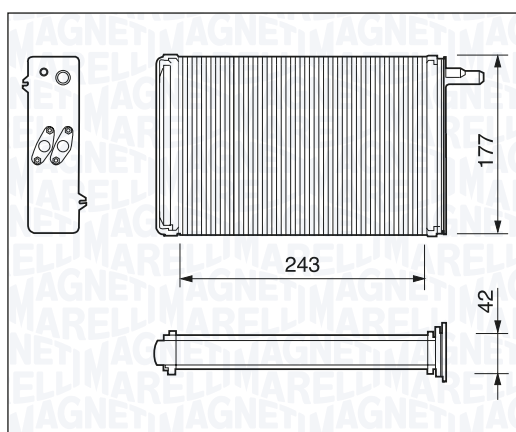

BR056 - 350218056000

CITROËN C25 All Models

09/81 → 02/94

FIAT DUCATO (280_) All Models

01/86 → 08/90

PEUGEOT J5 (280) All Models

09/81 → 09/90