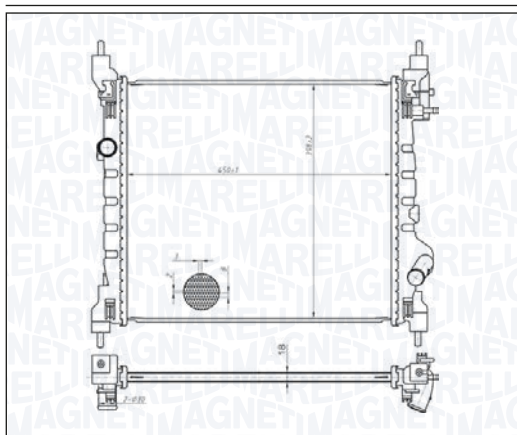

BM1788 - 350213178800

CHEVROLET SPARK (M300) 1.0 - 1.0 LPG

03/10 →