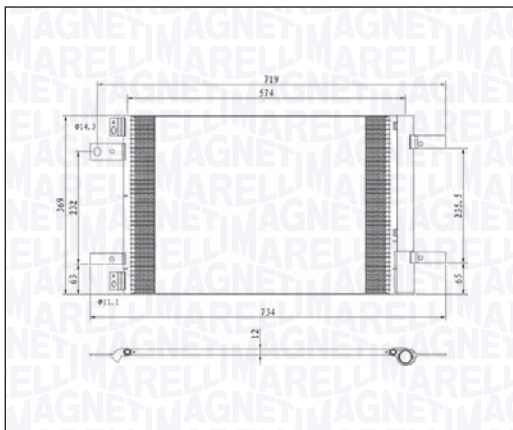

BC766 – 350203766000

CITROËN BERLINGO (ER_, EC_) 1.5 BlueHDi (75-100-130) - 1.6 BlueHDi (75-100) - 1.2 PureTech (110)	06/18 →
CITROËN C4 PICASSO II All Models	02/13 →
CITROËN C4 GRAND PICASSO II All Models	06/13 →
CITROËN C4 SPACETOURER All Models	04/18 →
CITROËN GRAND C4 SPACETOURER All Models	04/18 →
CITROËN JUMPY (V_) 1.6 BlueHDi - 2.0 BlueHDi	04/16 →
CITROËN SPACETOURER Autobus (V_) 1.6 BlueHDi - 2.0 BlueHDi	04/16 →
DS DS 7 Crossback (J_) 1.5 BlueHDi - 1.6 PureTech - 2.0 BlueHDi	09/17 →
OPEL VIVARO C 1.5 - 2.0 - VIVARO-E	03/19 →
OPEL ZAFIRA LIFE (K0) 1.5 - 2.0	03/19 →
PEUGEOT 308 II - 308 II SW All Models	09/13 → 06/21
PEUGEOT 508 II - 508 II SW All Models	10/18 →
PEUGEOT 3008 II All Models	05/16 →
PEUGEOT 5008 II All Models	02/18 →
PEUGEOT EXPERT - TRAVELLER (V_) All Models	04/16 →
PEUGEOT PARTNER - RIFTER (K9) All Models	09/18 →
VAUXHALL VIVARO C - VIVARO LIFE 1.5	03/19 →