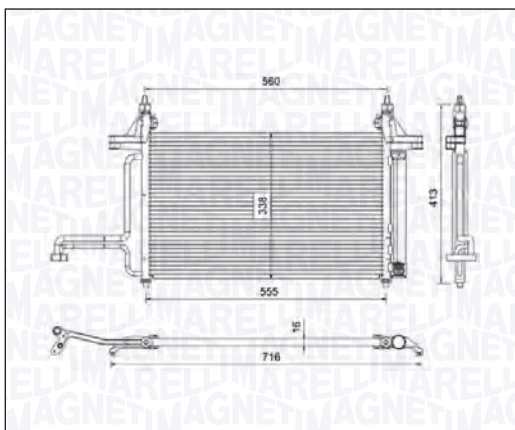

BC732 - 350203732000

FIAT STILO - STILO Multi Wagon All Models	02/02 → 08/08