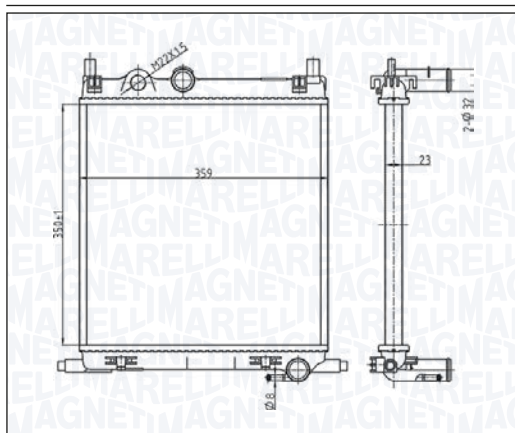

BM1675 - 350213167500

SEAT Mii 1.0 - 1.0 EcoFuel	10/11 → 07/19
SEAT Mii electric	01/20 →
SKODA CITIGO 1.0 - 1.0 CNG	10/11 → 08/19
SKODA E-CITIGO e iV	09/19 →
VOLKSWAGEN LOAD UP 1.0 - 1.0 EcoFuel - e-Load Up	12/14 →
VOLKSWAGEN UP! 1.0 - 1.0 EcoFuel - 1.0 GTI - 1.0 TSI - e-Up	08/11 → 08/20