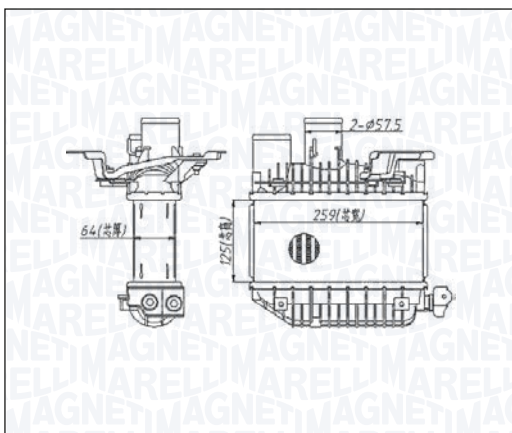

MST531 - 351319205310

TOYOTA AVENSIS - Liftback - Station wagon - VERSO 2.0 D-4D 10/99 → 02/03

TOYOTA COROLLA - Station wagon 2.0 D-4D 01/02 → 12/06