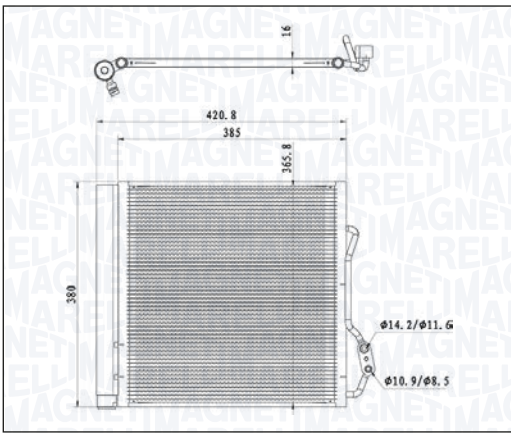

BC921 - 350203921000

SMART CITY-COUPÉ (450) All Models	07/98 → 01/04
SMART FORTWO Cabrio - FORTWO Coupé (450) 0.8 CDI	01/04 → 01/07