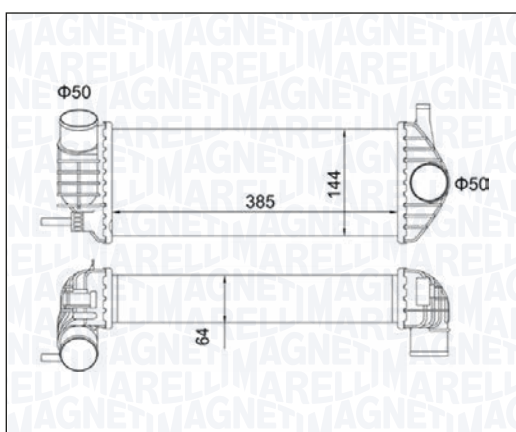

MST448 – 351319204480

RENAULT KANGOO / GRAND KANGOO II - KANGOO BE BOP - KANGOO Express 1.5 dCi	10/05 →
---	---------

MST449 – 351319204490

SEAT CORDOBA - CORDOBA Vario 1.8 T 20V Cupra - 1.9 TDI	08/96 → 10/02
SEAT IBIZA II 1.8 T 20V Cupra - 1.9 TDI	08/96 → 02/02
SEAT IBIZA IV - IBIZA IV SC 1.4 TSI	06/09 → 05/15
VOLKSWAGEN CADDY II 1.9 TDI	09/96 → 01/04
VOLKSWAGEN POLO III CLASSIC - Variant (6V2) 1.9 TDI 90 - 110	09/96 → 09/01