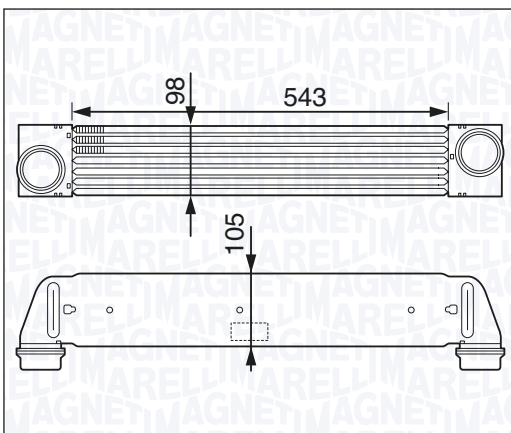

MST237 - 351319202370

BMW 5 SERIES - 5 SERIES Touring (E60-E61) 525 d - 530 d - 535 d 12/04 → 03/10