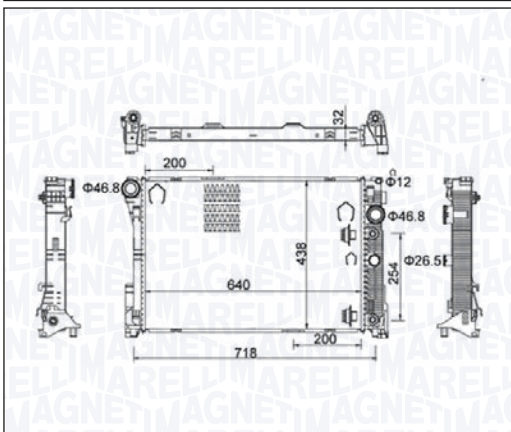

BM1598 - 350213159800

MERCEDES-BENZ C CLASS - C CLASS SW (W204-S204) 180 - 180 CDI - 300 CDI - 320 CDI - 350 CDI - 180 CGI - 200 CDI - 220 CDI - 250 CDI - 300 - 63 AMG - 63 AMG DR 520	07/06 → 08/14
MERCEDES-BENZ C CLASS Coupé (C204) 180 - 220 CDI - 250 CDI	06/11 →
MERCEDES-BENZ CLASSE E Coupé (C207) 350 CGI	01/09 → 12/11
MERCEDES-BENZ CLS - CLS Shooting Brake (C218-X218) 350 - 400 - 500 - 350 CDI/BlueTEC/d	01/11 → 12/17
MERCEDES-BENZ E CLASS - E CLASS SW (W212-S212) 180 - 200 - 250 - 200 NGT - 400 - 500 - 200 CDI / BlueTEC - 220 BlueTEC - 250 CDI / BlueTEC - 300 CDI / BlueTEC - 350 BlueTEC - 300 - 350 - 350 CDI	01/09 → 12/16
MERCEDES-BENZ E CLASS Cabriolet - E CLASS Coupé (A207- C207) 220 CDI/BlueTEC/d - E 250 CDI/BlueTEC/d - 350 BlueTEC/d - 350 CDI - 300 - 320 - 350 - 400 - 500	01/10 → 12/16
MERCEDES-BENZ GLK (X204) 200 - 250 - 200 CDI - 220 CDI - 350 CDI - 300 - 350	12/08 → 06/15