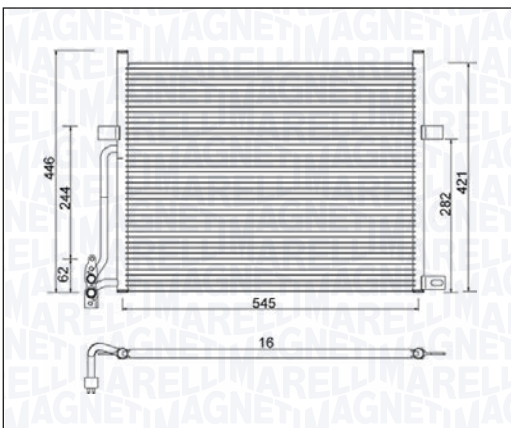

BC776 - 350203776000

BMW Z4 SERIES Coupé - Roadster (E85-E86) All Models	12/02 → 02/09