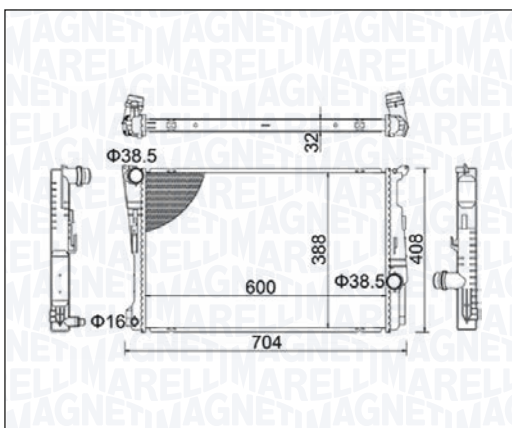

BM1552 - 350213155200

BMW X3 (F25) sDrive 18 d - xDrive 20 d - sDrive 20 i - xDrive 20 i - xDrive 28 i - xDrive 30 d - xDrive 35 d - xDrive 35 i	09/10 → 08/17
BMW X4 (F26) xDrive 20 d - xDrive 30 d - xDrive 35 d - xDrive 20 i - xDrive 28 i - xDrive 35 i - M 40 i	04/14 → 03/18