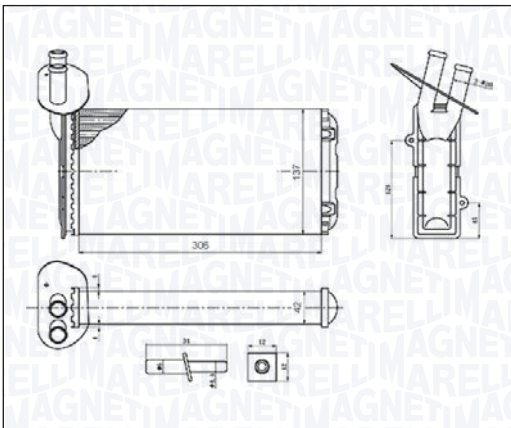

BR410 - 350218410000

VOLKSWAGEN TRANSPORTER IV All Models	07/90 → 06/03