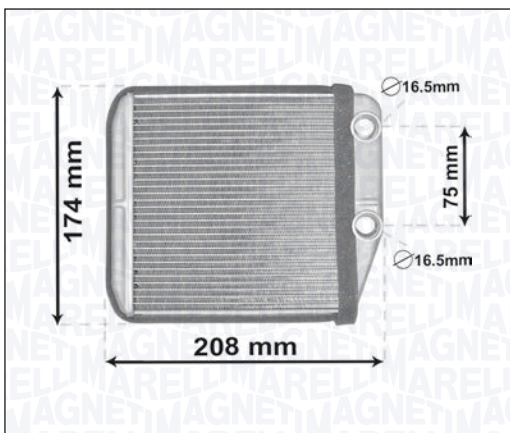

**BR443 – 350218443000**

CITROËN JUMPER All Models	09/06 →
FIAT DUCATO (250_) All Models	07/06 →
PEUGEOT BOXER All Models	04/06 →

**BR444 – 350218444000**

FIAT DUCATO (250_) 115 Multijet 2,0 D - 150 Multijet 2,3 D - 180 Multijet 3,0 D	06/11 →
--	---------