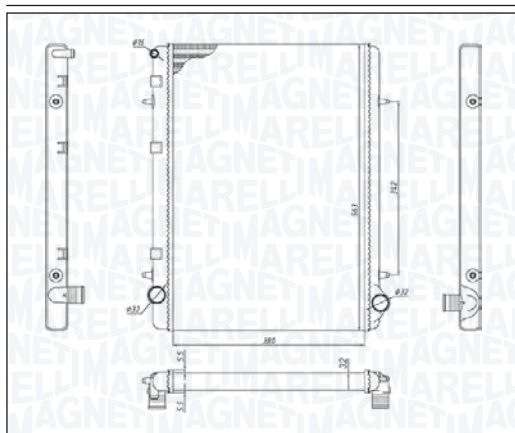

BM1959 - 350213195900

CITROËN C4 Coupé (LA_) 1.6 HDi - 2.0 VTR	11/04 → 07/11
CITROËN C4 GRAND PICASSO I 1.8 i 16V - 2.0 i 16V - 2.0 i 16V	10/06 → 08/13
CITROËN C4 I 1.6 HDi - 2.0 16V	11/04 → 07/11
CITROËN C4 PICASSO I 1.8 i 16V - 2.0 i 16V	02/07 → 08/13
PEUGEOT 307 - 307 Break 2.0 16V	03/05 → 04/08
PEUGEOT 307 CC 2.0 16V	12/04 → 04/09