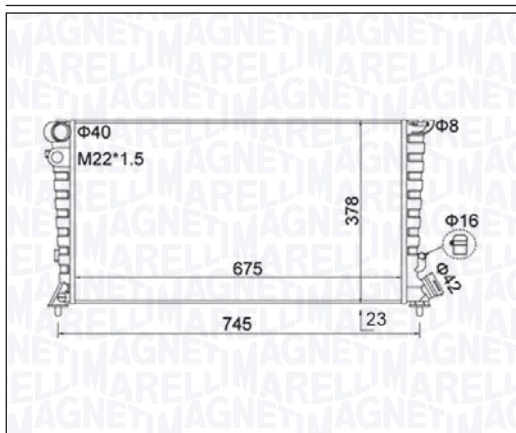

BM1948 - 350213194800

OPEL VECTRA B - VECTRA B Station wagon	1.6 i - 1.6 i 16V - 1.8 i 16V - 2.0 i - 2.0 i 16V	10/95 → 07/03
--	---	---------------

BM1949 - 350213194900

FORD GALAXY I	1.9 TDI	03/95 → 05/06
SEAT ALHAMBRA (7V8, 7V9)	1.8 T 20V - 1.9 TDI - 2.0 i	04/96 → 03/10
VOLKSWAGEN SHARAN (7M8, 7M9, 7M6)	1.8 T 20V - 1.9 TDI - 2.0 - 2.0 LPG	09/95 → 03/10