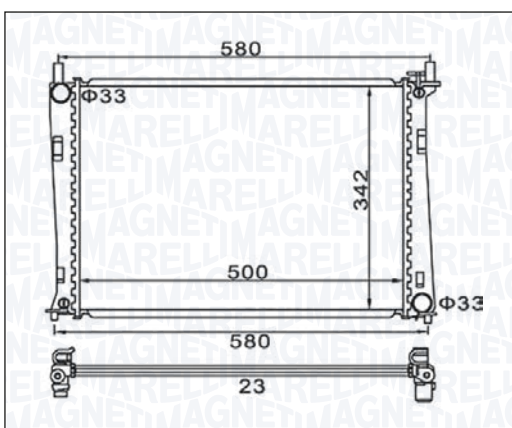

BM1526 - 350213152600

FORD FIESTA V	1.25 16V - 1.4 16V - 1.6 16V	05/02 → 06/08
FORD FUSION	1.25 - 1.4 - 1.4 LPG - 1.6	08/02 → 12/12
MAZDA 2 (DY)	1.2 - 1.25 - 1.4 - 1.6	02/03 → 06/07