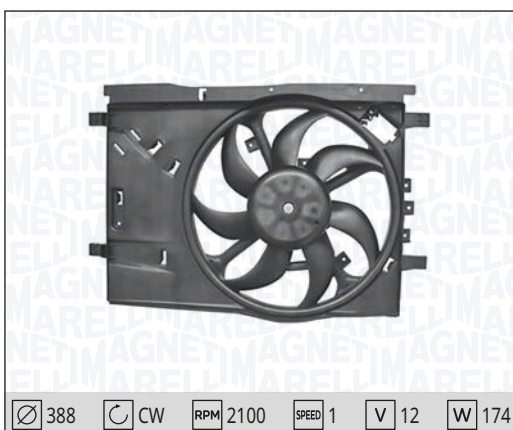

► MTC739AX – 069422739010

VOLKSWAGEN POLO III 50 1.0 - 55 1.4 - 60 1.4	07/95 → 10/99
VOLKSWAGEN POLO III CLASSIC 57 1.7 SDI - 75 1.6	11/95 → 09/01
VOLKSWAGEN POLO III CLASSIC - POLO Variant 90 1.9 TDI	09/96 → 09/01
VOLKSWAGEN SANTANA (32B) 1.6 - 2.0	08/81 → 12/84
VOLKSWAGEN SCIROCCO (53B) 1.8 16V	10/85 → 07/92

MTC740AX – 069422740010

FIAT GRANDE PUNTO (199_) 1.2 - 1.4 - 1.4 16V - 1.4 Natural Power	10/05 →
FIAT PUNTO (199_) 1.2 - 1.4 - 1.4 Multi Air - 1.4 Bifuel - 1.4 Natural Power	03/12 →
OPEL CORSA D 1.0 - 1.2 - 1.2 LPG - 1.4	07/06 → 08/14