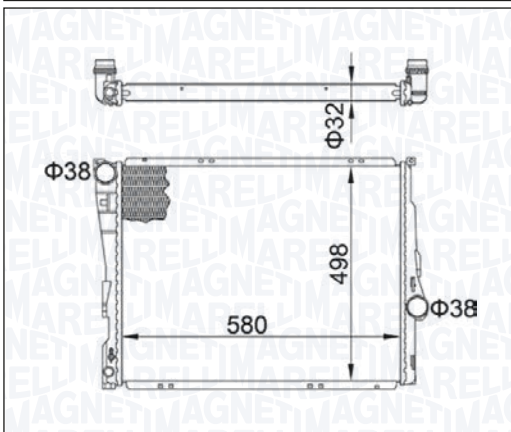

BM1636 - 350213163600

BMW X3 (E83) 2.0 D - 2.0 i - xDrive 20 i - 2.0 sd - 2.5 i - 2.5 si - 2.5 si xDrive - xDrive 25 i - 3.0 d - 3.0 sd - xDrive 30 d - xDrive 35 d - 3.0 i xDrive - 3.0 si - xDrive 30 i

09/03 → 12/11