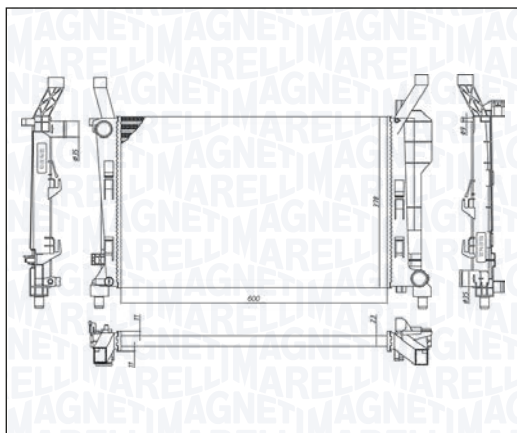

05/06 → 08/11

IVECO DAILY V Electric 35S - 35C - 50C

09/11 → 02/14

BM1262 - 350213126200

MERCEDES-BENZ A CLASS (W169) 150 - 160 - 180

09/04 → 06/12

MERCEDES-BENZ B CLASS Sports Tourer (W245) 160 - 180

04/09 → 11/11