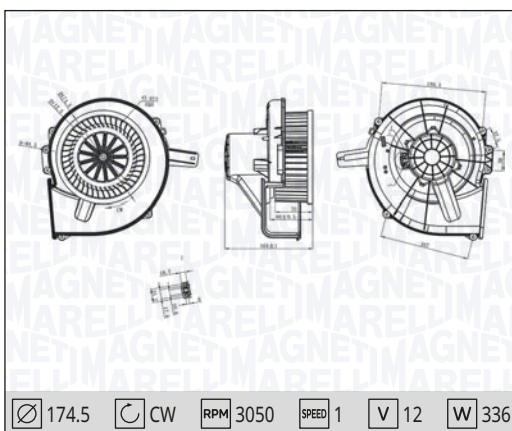

∅ 174.5   ⌚ CW   RPM 3050   SPEED 1   V 12   W 336

MTE211AX – 069412211010

AUDI A2 (8Z0) All Models	02/00 → 08/05
SEAT CORDOBA (6L2) All Models	09/02 → 06/06
SEAT IBIZA III All Models	02/02 → 11/09
SEAT IBIZA IV - IBIZA IV SC - IBIZA IV ST All Models	03/08 → 12/16
SKODA FABIA I - FABIA I Combi - FABIA I Praktik - FABIA I Sedan All Models	08/99 → 03/08
SKODA FABIA II - FABIA II Combi All Models	12/06 → 12/14
SKODA ROOMSTER - ROOMSTER Praktik All Models	05/06 → 05/15
VOLKSWAGEN POLO IV - POLO IV Sedan All Models	10/01 → 04/12
VOLKSWAGEN POLO V All Models	06/09 →