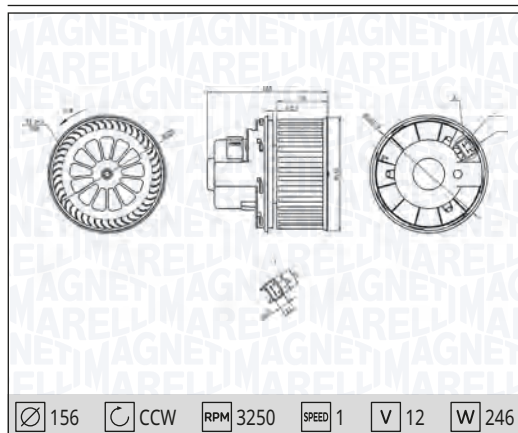

∅ 156 ⌚ CCW RPM 3250 SPEED 1 V 12 W 246

MTE235AX – 069412235010

FORD C-MAX (DM2) All Models	02/07 → 09/10
FORD FOCUS C-MAX (DM2) All Models	10/03 → 03/07
FORD FOCUS II - FOCUS II Cabriolet - FOCUS II Sedan - FOCUS II Turnier All Models	07/04 → 09/12
FORD GALAXY II All Models	05/06 → 06/15
FORD KUGA I All Models	03/08 → 11/12
FORD MONDEO IV - MONDEO IV Sedan - MONDEO IV Turnier All Models	03/07 → 01/15
FORD S-MAX (WA6) All Models	05/06 → 12/14