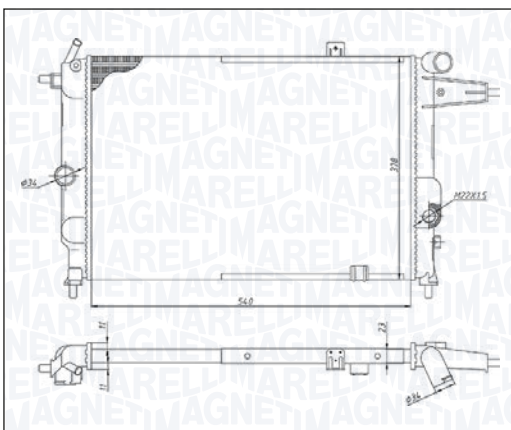

BM1898 - 350213189800

OPEL VECTRA A 1.8 i Cat - 1.8 S	01/89 → 11/95
VAUXHALL CAVALIER Mk III 1.7 D	09/88 → 11/95