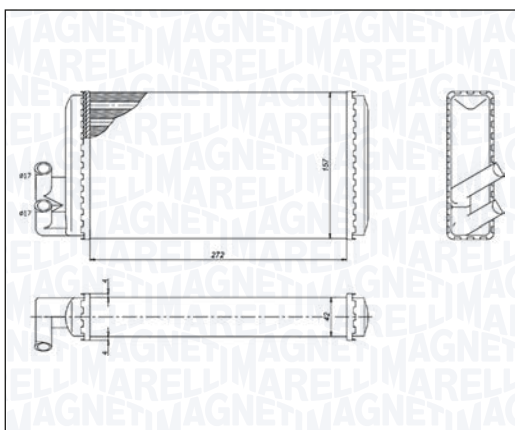

03/94 → 04/02

FIAT DUCATO (244_) All Models

04/02 →

PEUGEOT BOXER (230) All Models

03/94 → 04/02

PEUGEOT BOXER (244) All Models

04/02 →

BR403 - 350218403000