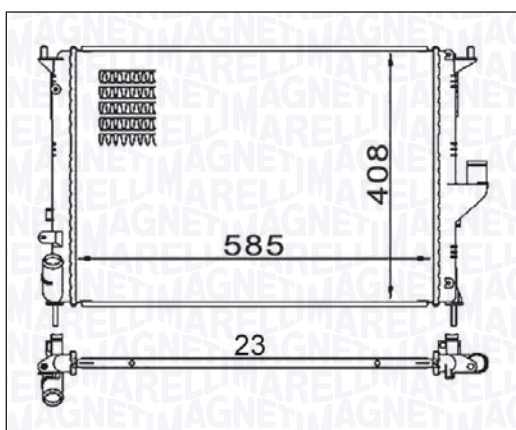

BM1609 - 350213160900

DACIA DUSTER (HS_) 1.5 dCi - 1.6 16V - 1.6 16V LPG	04/10 → 01/18
DACIA LOGAN - LOGAN EXPRESS - LOGAN Pick-up 1.2 16V - 1.2 16V LPG - 1.4 MPI LPG - 1.5 dCi - 1.5 dCi - 1.6 - 1.6 16V - 1.6 16V Flexifuel - 1.6 16V Hi-Flex - 1.6 Bifuel - 1.6 LPG - 1.6 MPI	08/04 → 12/12
DACIA SANDERO 1.2 16V - 1.2 16V LPG - 1.4 - 1.4 MPI LPG - 1.5 dCi - 1.6 16V Bifuel - 1.6 16V - 1.6 Hi-Flex, 1.6 LPG, 1.6 MPI	06/08 →
LADA LARGUS (KSO_, RSO_, KSA_, FSO_, FSA_) 1.6	03/12 →
RENAULT DUSTER (HS_) 2.0 - 2.0	10/11 →