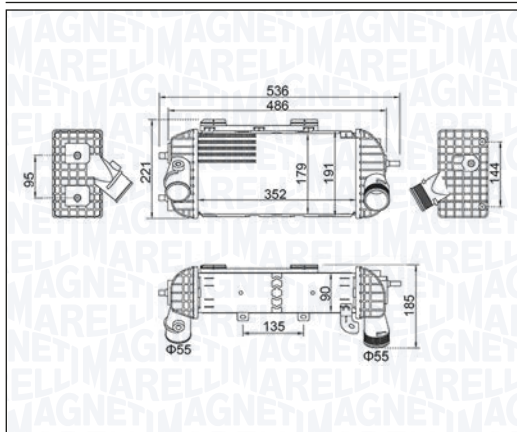

IVECO DAILY LINE 40C - 50C - 60C

06/14 → 10/16

IVECO DAILY VI 40C15 - 50C15 - 60C15

03/14 →

MST575 - 351319205750

IVECO DAILY V 29L - 35 - 40 - 50 - 60 - 65

09/11 → 02/14

MST576 - 351319205760