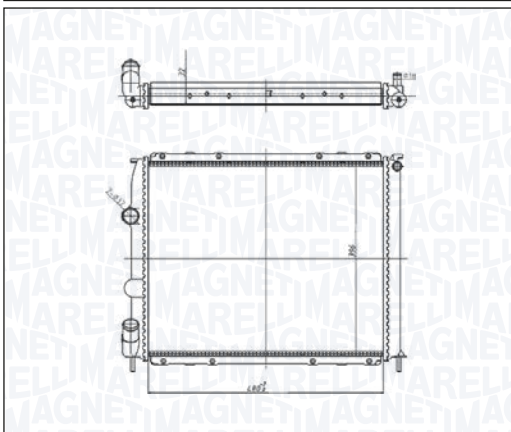

BM989 - 350213989000

RENAULT CLIO II 1.0 - 1.2 - 1.2 LPG	09/98 → 02/10
RENAULT KANGOO - KANGOO Express 1.2 - 1.2 BiFuel - 1.4	08/97 → 07/01