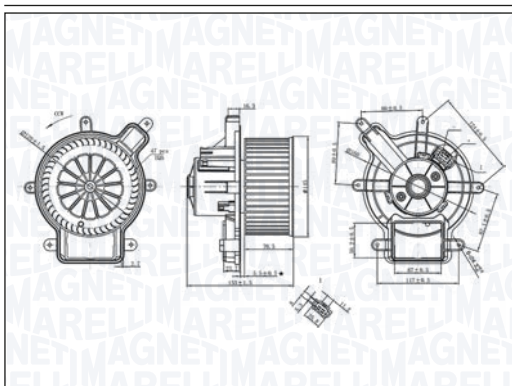

∅ 145   ⌚ CCW   RPM 3450   SPEED 1   V 12   W 228

MTE398AX – 069412398010

CITROËN DS 5 All Models	11/11 → 07/15
DS DS 5 (KF_) All Models	04/15 → 12/18
PEUGEOT 3008 (0U_) All Models	06/09 → 08/16
PEUGEOT 5008 I All Models	09/09 → 03/17