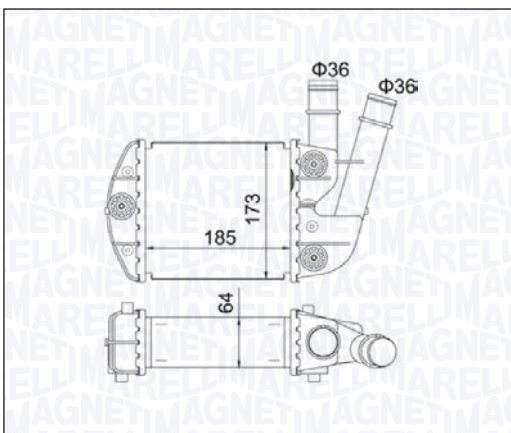

MST462 - 351319204620

FIAT PANDA / PANDA CLASSIC (169_) 1.3 D JTD Multijet

09/03 →