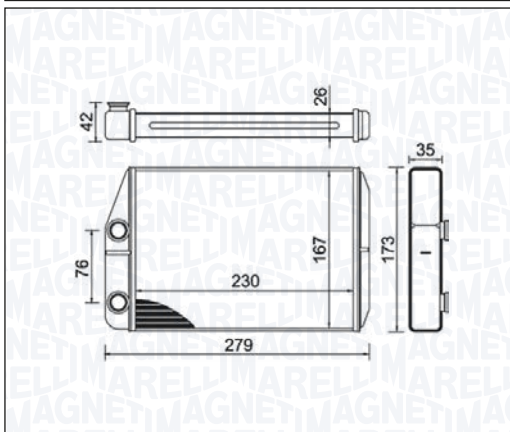

**BR443 – 350218443000**

CITROËN JUMPER All Models	09/06 →
FIAT DUCATO (250_) All Models	07/06 →
PEUGEOT BOXER All Models	04/06 →

**BR444 – 350218444000**

FIAT DUCATO (250_) 115 Multijet 2,0 D - 150 Multijet 2,3 D - 180 Multijet 3,0 D	06/11 →
--	---------