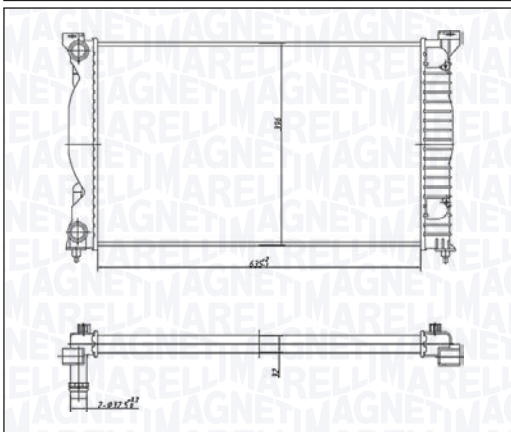

BM1682 - 350213168200

AUDI A4 - A4 Avant (B6) 1.6 - 1.8 T - 1.9 TDI - 2.0 - 2.0 FSI - 2.5 TDI	11/00 → 12/04
AUDI A4 - A4 Avant (B7) 1.6 - 1.8 T - 1.9 TDI - 2.0 - 2.0 TDI - 2.0 TDI 16V - 2.0 TFSI - 3.0 TDI quattro	11/04 → 06/08
AUDI A4 Cabriolet (B6) 1.8 T - 2.0	07/02 → 12/05
AUDI A4 Cabriolet (B7) 2.0 TDI - 2.0 TFSI 16V	01/06 → 03/09
AUDI A6 - A6 Avant (C5) 2.0	08/01 → 01/05
SEAT EXEO - EXEO ST (3R2-3R5) 1.6 - 1.8 T - 1.8 TSI - 2.0 TDI - 2.0 TFSI	12/08 → 05/13