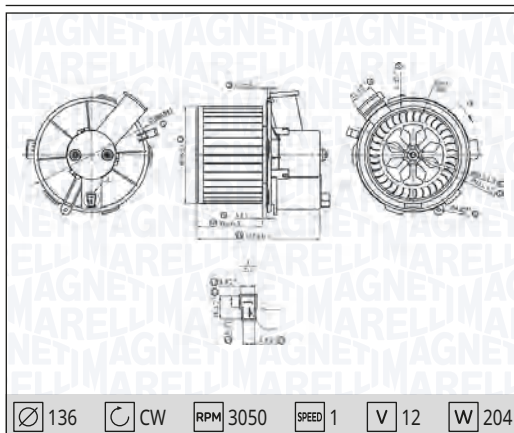

Ø 136 CW RPM 3050 SPEED 1 V 12 W 204

MTE402AX - 069412402010

PEUGEOT 307 - 307 Break - 307 CC - 307 SW All Models

08/00 → 04/09