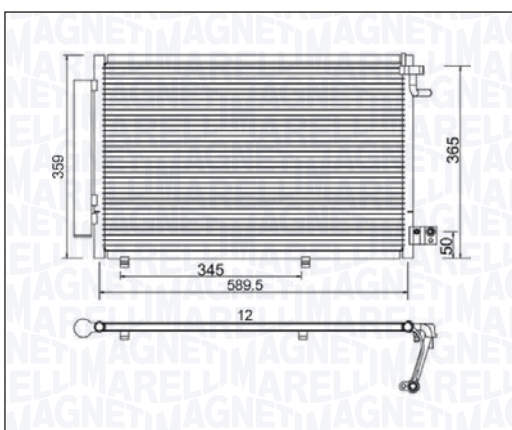

BC930 - 350203930000

FORD FIESTA VI 1.25 - 1.4 - 1.4 LPG - 1.6 Ti	06/08 → 04/17