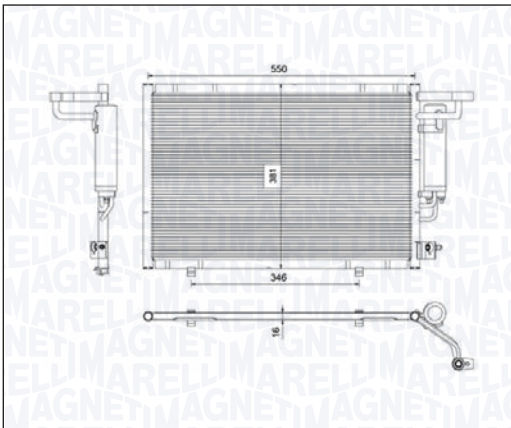

BC754 – 350203754000

FORD B-MAX 1.4 - 1.4 LPG - 1.5 TDCi - 1.6 Ti	10/12 →
FORD FIESTA VI 1.25 - 1.4 - 1.4 LPG - 1.4 TDCi - 1.5 TDCi - 1.6 Ti	06/08 → 04/17